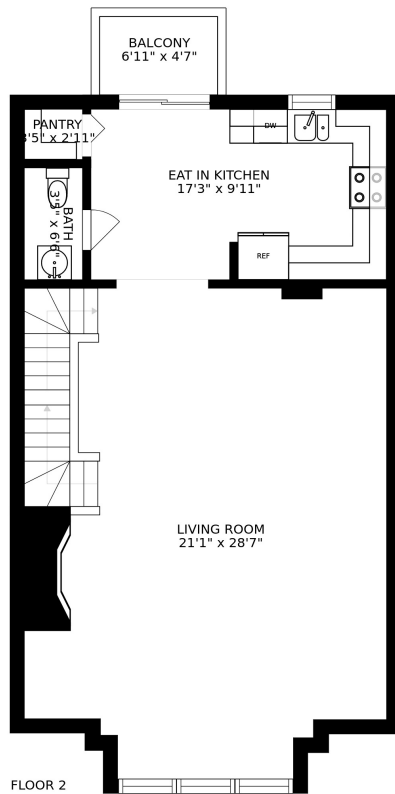

FLOOR 1

FLOOR 2

FLOOR 3

FLOOR 4

SIZES AND DIMENSIONS ARE APPROXIMATE, ACTUAL MAY VARY.

ROOF DECK
19'2" x 32'1"

SIZES AND DIMENSIONS ARE APPROXIMATE, ACTUAL MAY VARY.

SIZES AND DIMENSIONS ARE APPROXIMATE, ACTUAL MAY VARY.

SIZES AND DIMENSIONS ARE APPROXIMATE, ACTUAL MAY VARY.

SIZES AND DIMENSIONS ARE APPROXIMATE, ACTUAL MAY VARY.