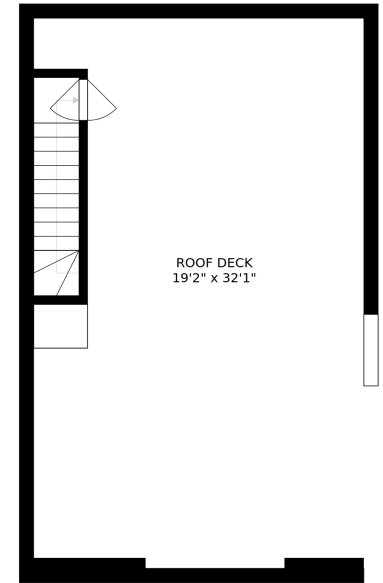

FLOOR 1

FLOOR 2

FLOOR 3

FLOOR 4

SIZES AND DIMENSIONS ARE APPROXIMATE, ACTUAL MAY VARY.

ROOF DECK
19'2" x 32'1"

SIZES AND DIMENSIONS ARE APPROXIMATE, ACTUAL MAY VARY.

SIZES AND DIMENSIONS ARE APPROXIMATE, ACTUAL MAY VARY.

SIZES AND DIMENSIONS ARE APPROXIMATE, ACTUAL MAY VARY.

SIZES AND DIMENSIONS ARE APPROXIMATE, ACTUAL MAY VARY.