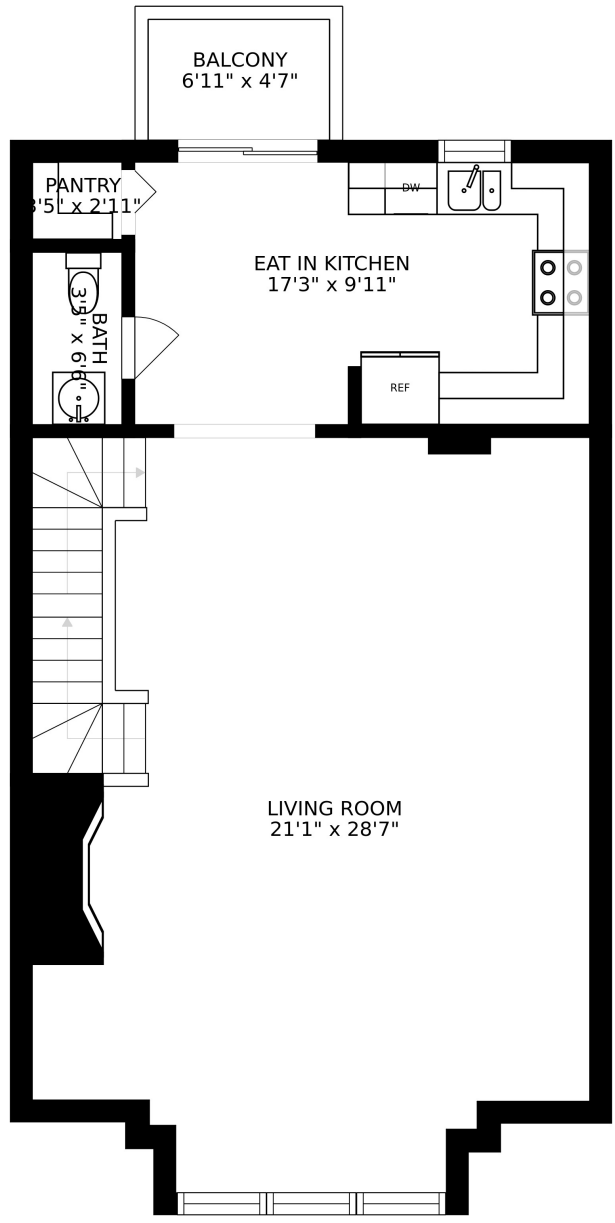

FLOOR 1

FLOOR 2

FLOOR 3

FLOOR 4

SIZES AND DIMENSIONS ARE APPROXIMATE, ACTUAL MAY VARY.

ROOF DECK
19'2" x 32'1"

SIZES AND DIMENSIONS ARE APPROXIMATE, ACTUAL MAY VARY.

SIZES AND DIMENSIONS ARE APPROXIMATE, ACTUAL MAY VARY.

SIZES AND DIMENSIONS ARE APPROXIMATE, ACTUAL MAY VARY.

SIZES AND DIMENSIONS ARE APPROXIMATE, ACTUAL MAY VARY.