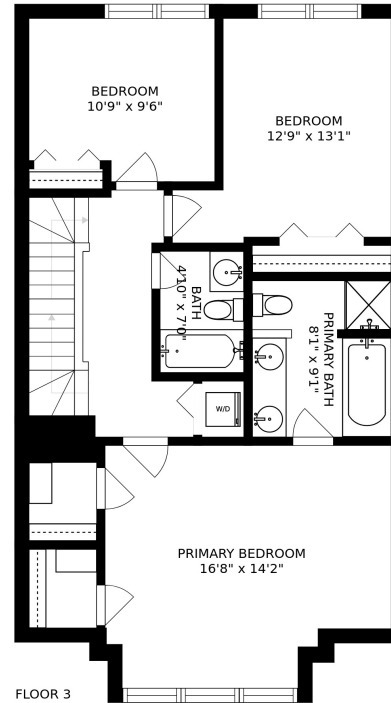

FLOOR 1

FLOOR 2

FLOOR 3

FLOOR 4

SIZES AND DIMENSIONS ARE APPROXIMATE, ACTUAL MAY VARY.

ROOF DECK
19'2" x 32'1"

SIZES AND DIMENSIONS ARE APPROXIMATE, ACTUAL MAY VARY.

SIZES AND DIMENSIONS ARE APPROXIMATE, ACTUAL MAY VARY.

SIZES AND DIMENSIONS ARE APPROXIMATE, ACTUAL MAY VARY.

SIZES AND DIMENSIONS ARE APPROXIMATE, ACTUAL MAY VARY.