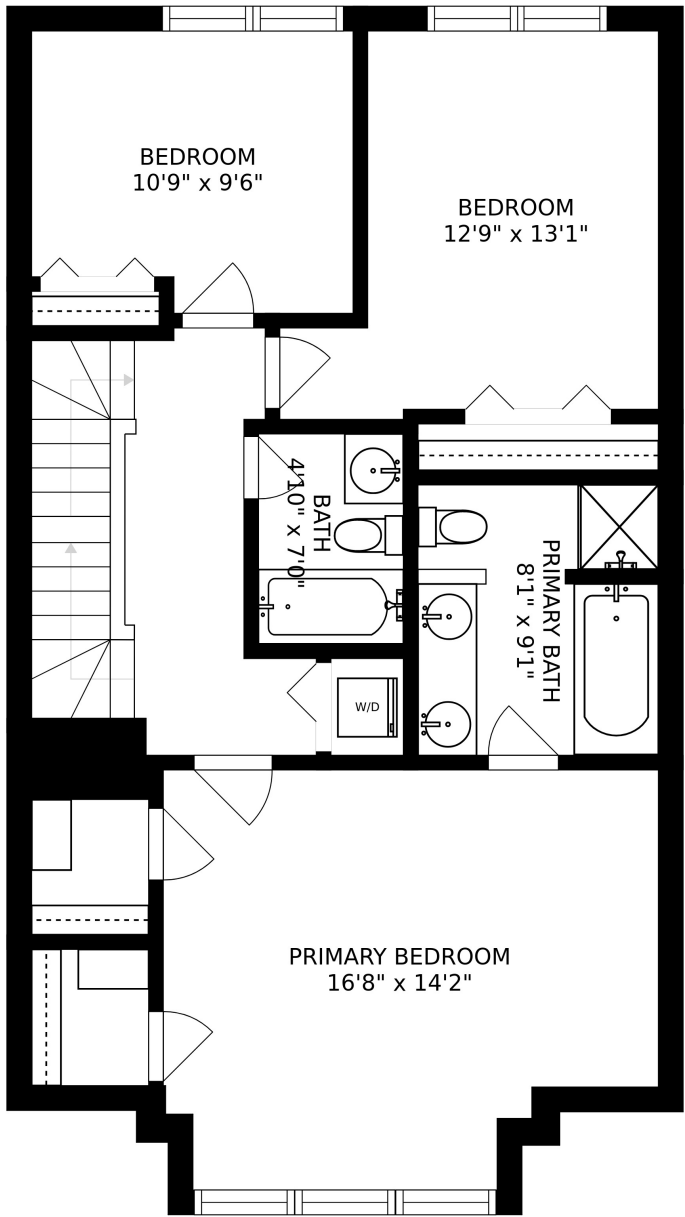

FLOOR 1

FLOOR 2

FLOOR 3

FLOOR 4

SIZES AND DIMENSIONS ARE APPROXIMATE, ACTUAL MAY VARY.

ROOF DECK
19'2" x 32'1"

SIZES AND DIMENSIONS ARE APPROXIMATE, ACTUAL MAY VARY.

SIZES AND DIMENSIONS ARE APPROXIMATE, ACTUAL MAY VARY.

SIZES AND DIMENSIONS ARE APPROXIMATE, ACTUAL MAY VARY.

SIZES AND DIMENSIONS ARE APPROXIMATE, ACTUAL MAY VARY.