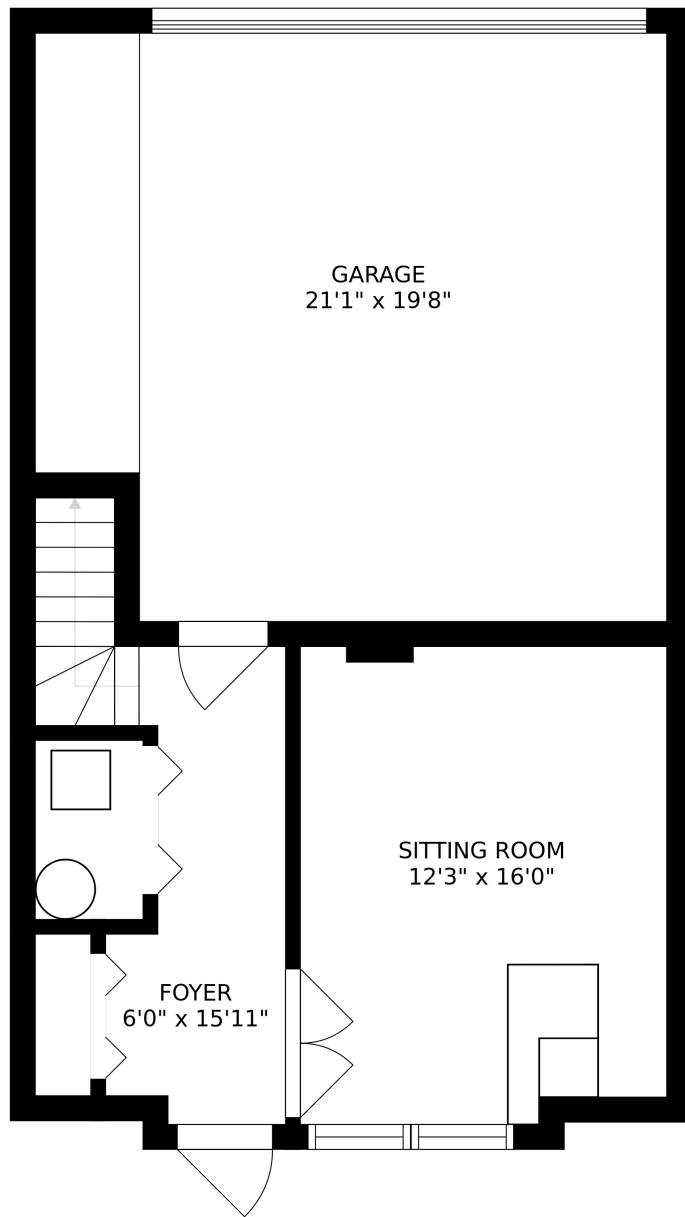

FLOOR 1

FLOOR 2

FLOOR 3

FLOOR 4

SIZES AND DIMENSIONS ARE APPROXIMATE, ACTUAL MAY VARY.

ROOF DECK
19'2" x 32'1"

SIZES AND DIMENSIONS ARE APPROXIMATE, ACTUAL MAY VARY.

SIZES AND DIMENSIONS ARE APPROXIMATE, ACTUAL MAY VARY.

SIZES AND DIMENSIONS ARE APPROXIMATE, ACTUAL MAY VARY.

SIZES AND DIMENSIONS ARE APPROXIMATE, ACTUAL MAY VARY.