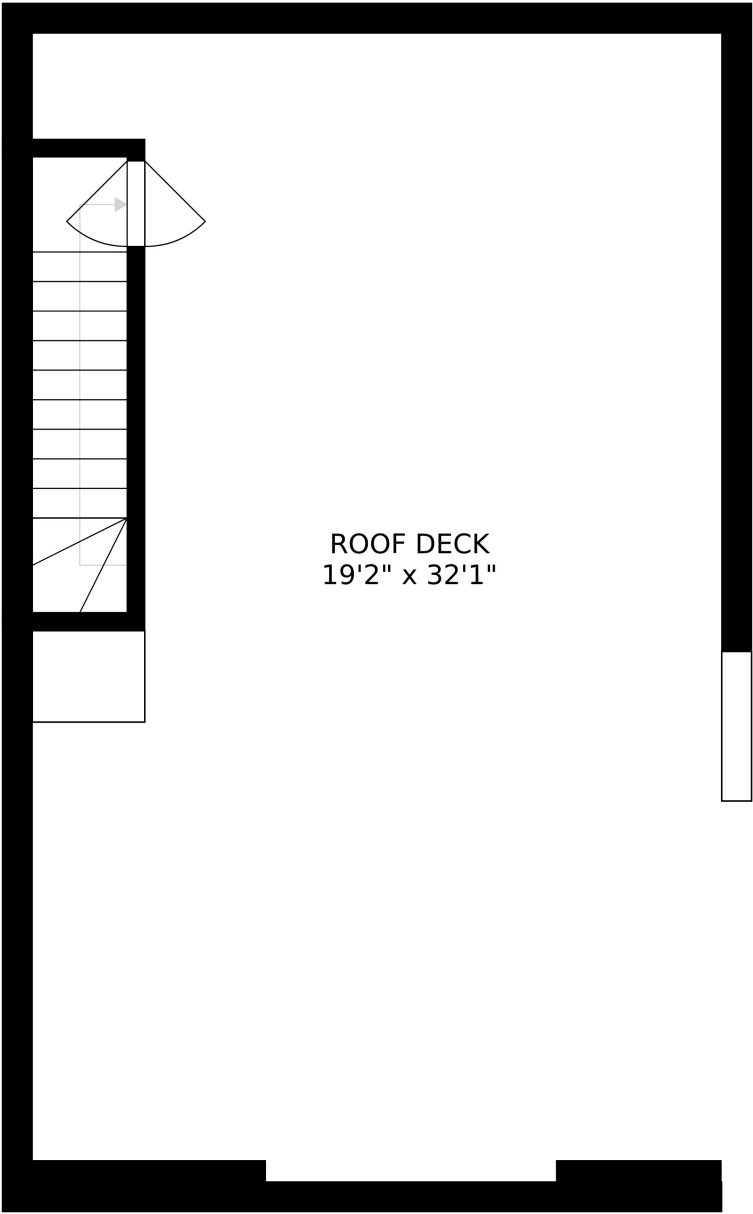

FLOOR 1

FLOOR 2

FLOOR 3

FLOOR 4

SIZES AND DIMENSIONS ARE APPROXIMATE, ACTUAL MAY VARY.

ROOF DECK
19'2" x 32'1"

SIZES AND DIMENSIONS ARE APPROXIMATE, ACTUAL MAY VARY.

SIZES AND DIMENSIONS ARE APPROXIMATE, ACTUAL MAY VARY.

SIZES AND DIMENSIONS ARE APPROXIMATE, ACTUAL MAY VARY.

SIZES AND DIMENSIONS ARE APPROXIMATE, ACTUAL MAY VARY.