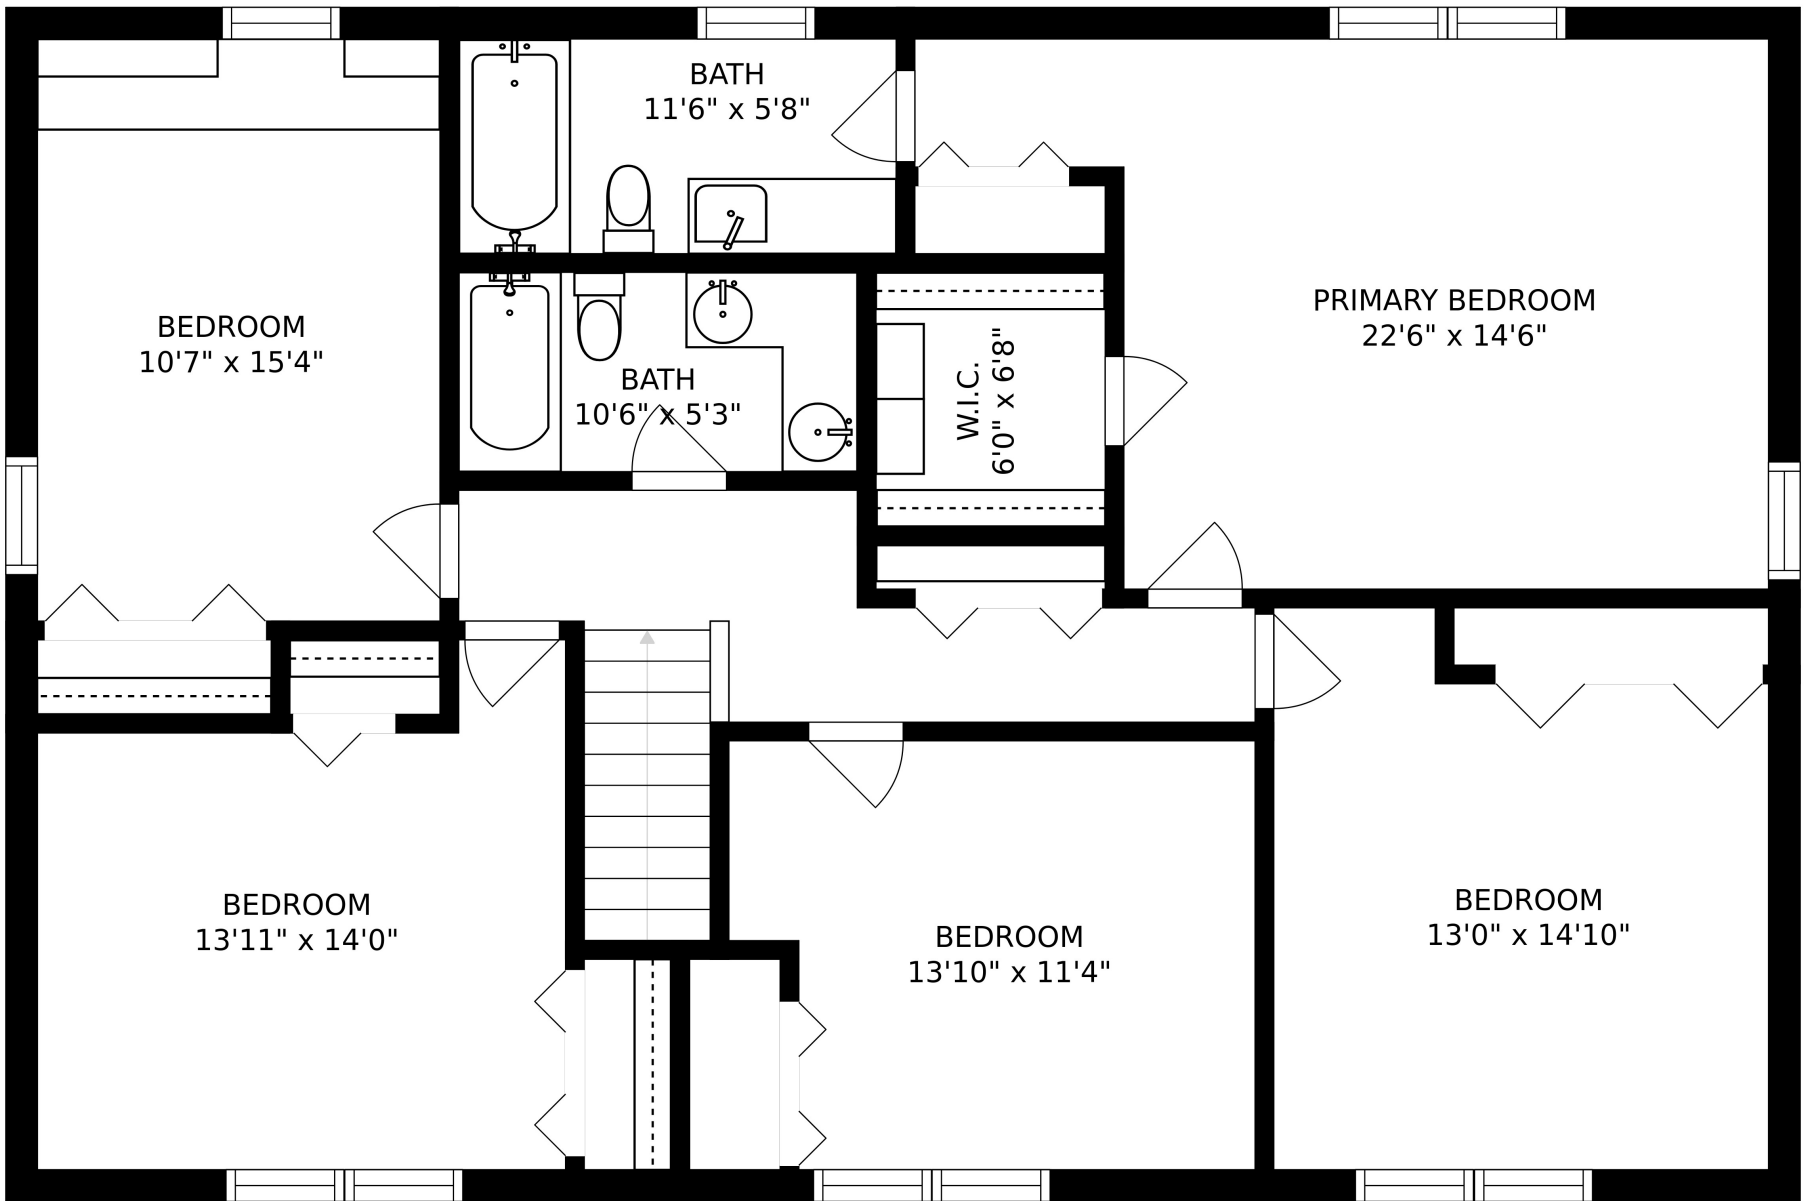

FLOOR 2

FLOOR 3

FLOOR 1

SIZES AND DIMENSIONS ARE APPROXIMATE, ACTUAL MAY VARY.

SIZES AND DIMENSIONS ARE APPROXIMATE, ACTUAL MAY VARY.

SIZES AND DIMENSIONS ARE APPROXIMATE, ACTUAL MAY VARY.

RECREATION ROOM
17'0" x 30'3"

BASEMENT
33'10" x 28'10"

SIZES AND DIMENSIONS ARE APPROXIMATE, ACTUAL MAY VARY.