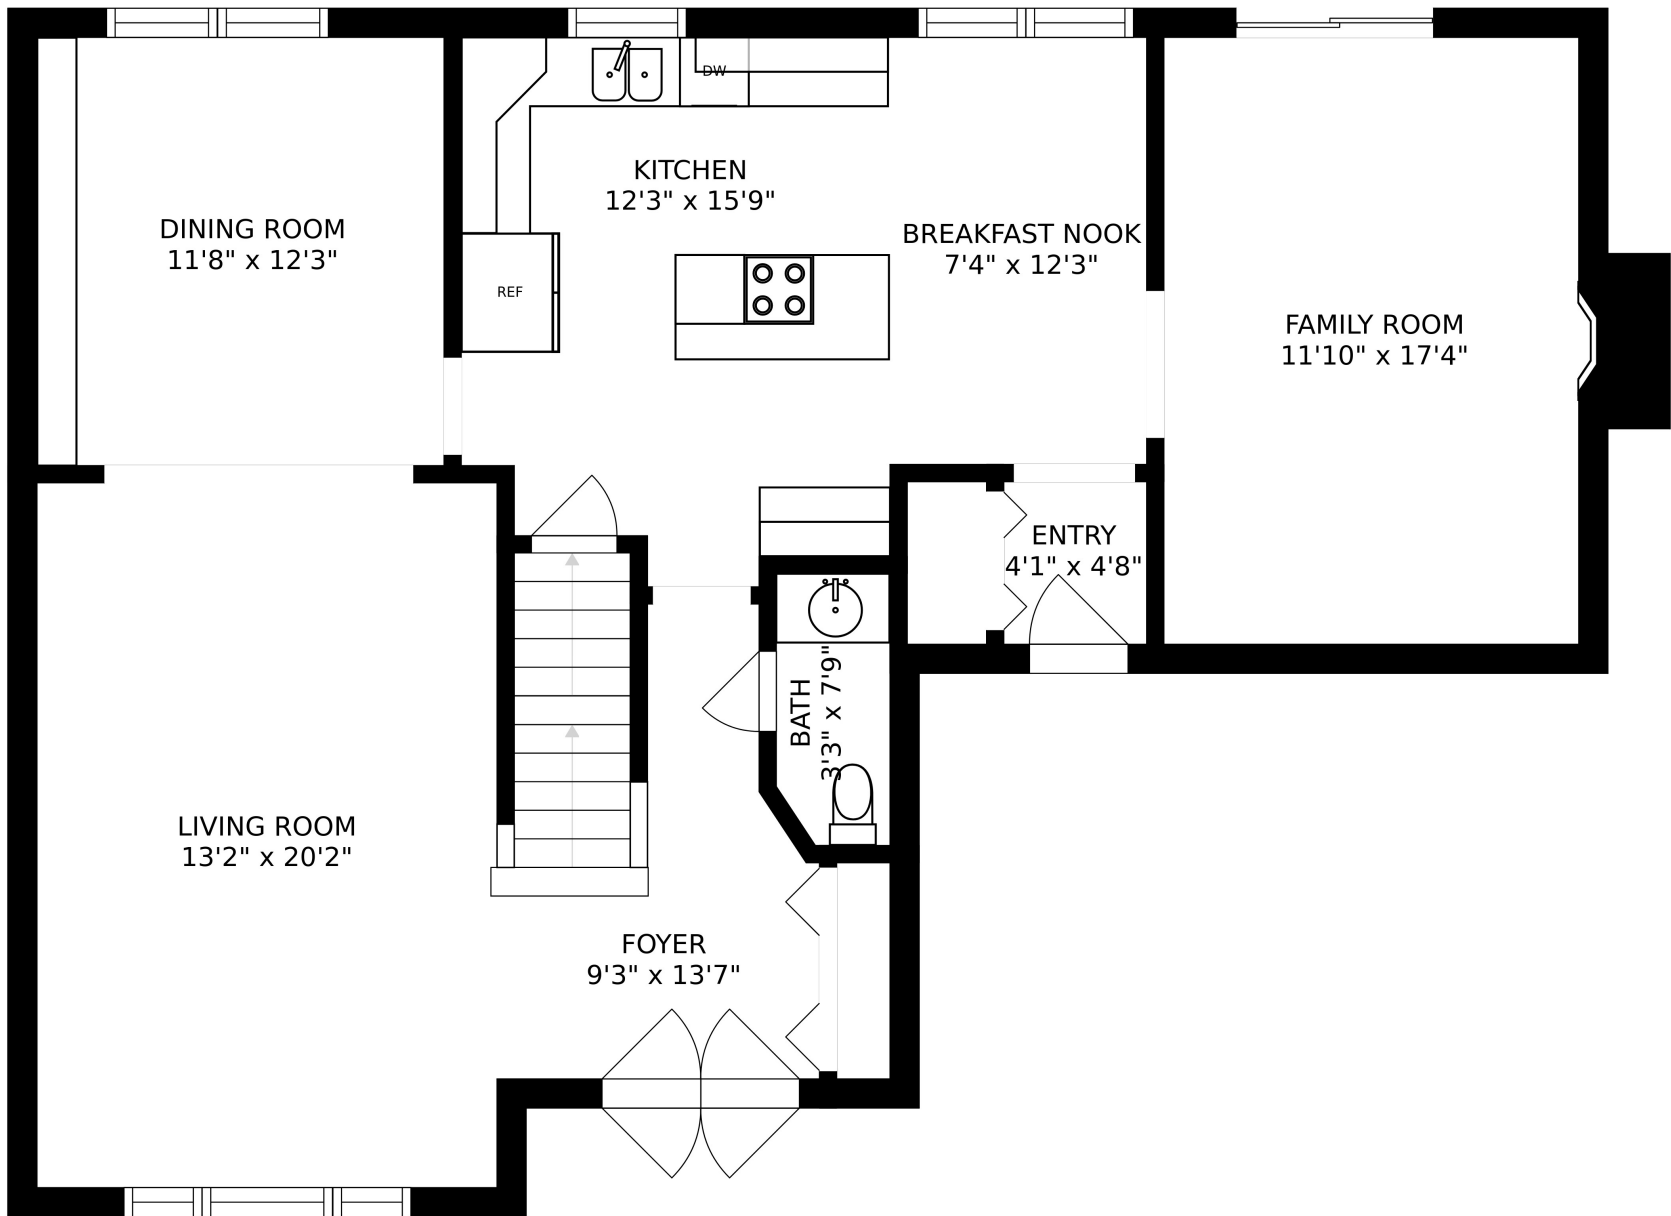

FLOOR 2

FLOOR 3

FLOOR 1

SIZES AND DIMENSIONS ARE APPROXIMATE, ACTUAL MAY VARY.

SIZES AND DIMENSIONS ARE APPROXIMATE, ACTUAL MAY VARY.

SIZES AND DIMENSIONS ARE APPROXIMATE, ACTUAL MAY VARY.

RECREATION ROOM
17'0" x 30'3"

BASEMENT
33'10" x 28'10"

SIZES AND DIMENSIONS ARE APPROXIMATE, ACTUAL MAY VARY.