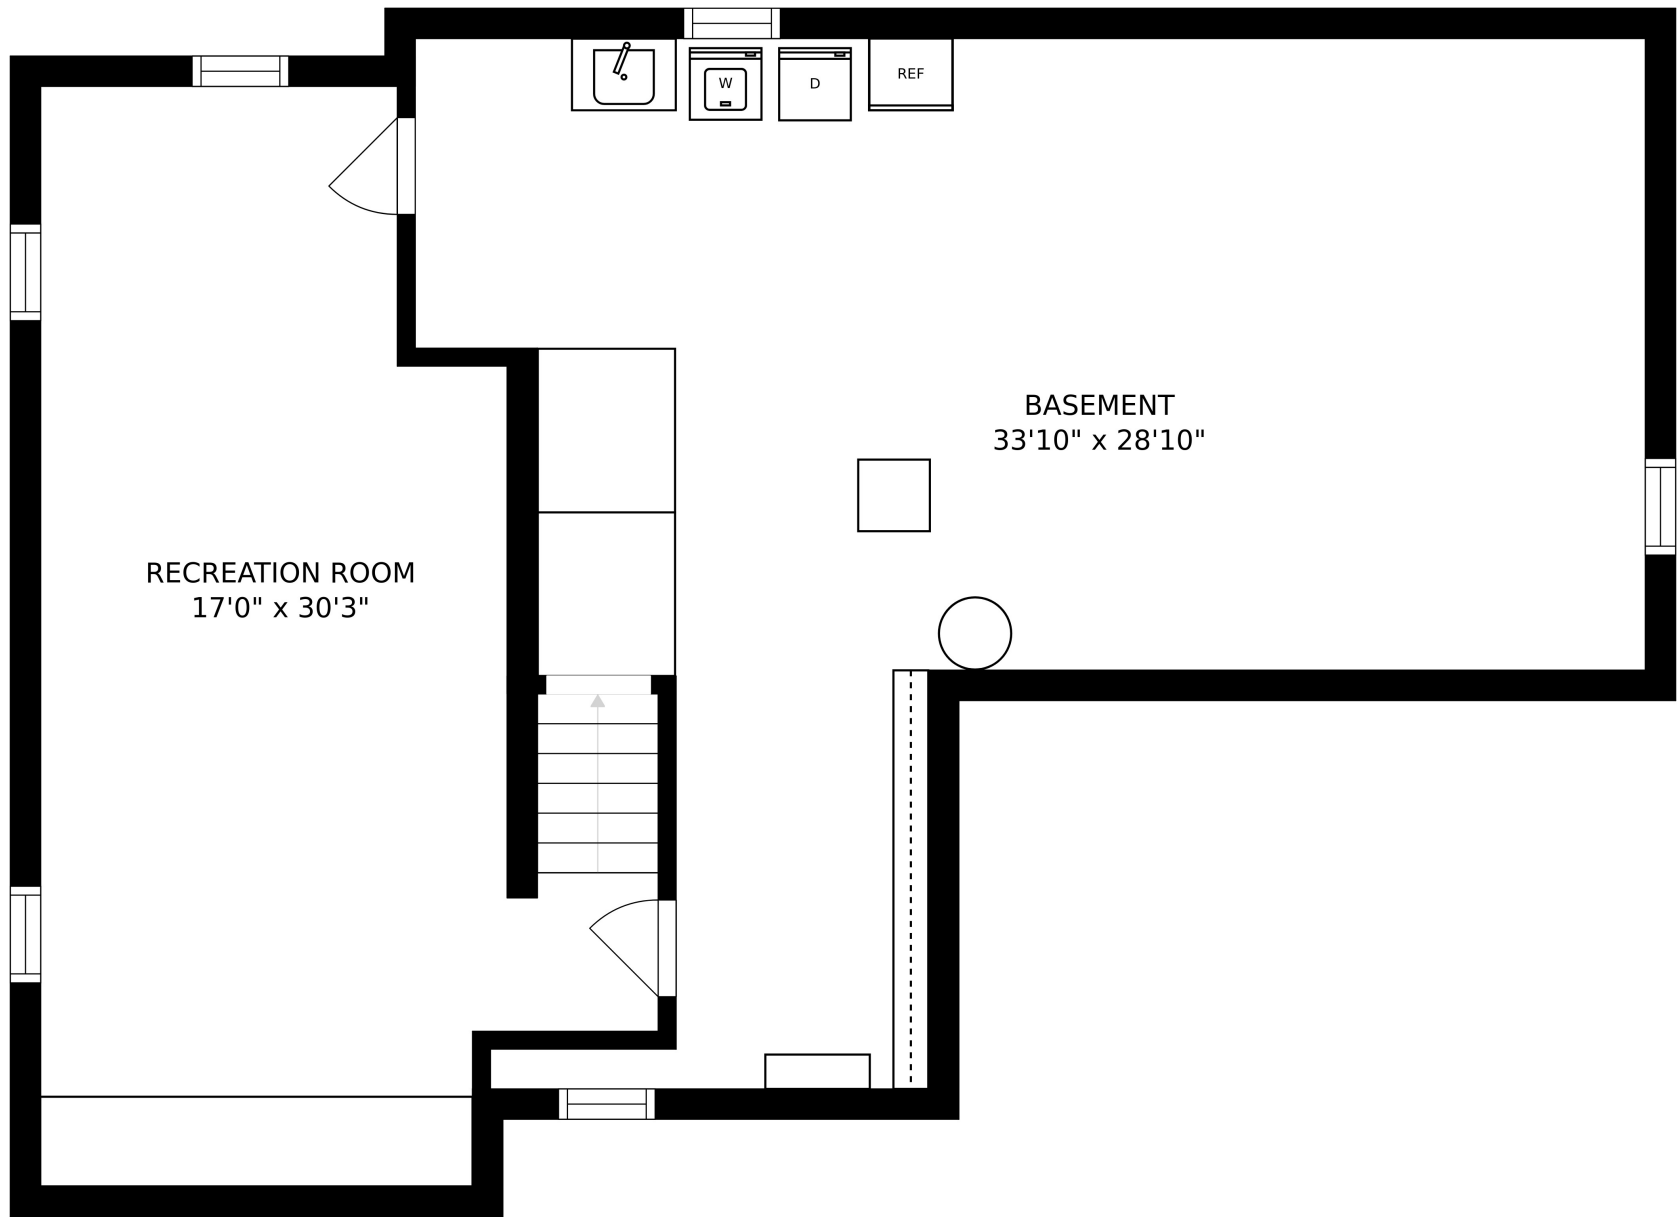

FLOOR 2

FLOOR 3

FLOOR 1

SIZES AND DIMENSIONS ARE APPROXIMATE, ACTUAL MAY VARY.

SIZES AND DIMENSIONS ARE APPROXIMATE, ACTUAL MAY VARY.

SIZES AND DIMENSIONS ARE APPROXIMATE, ACTUAL MAY VARY.

RECREATION ROOM
17'0" x 30'3"

BASEMENT
33'10" x 28'10"

SIZES AND DIMENSIONS ARE APPROXIMATE, ACTUAL MAY VARY.