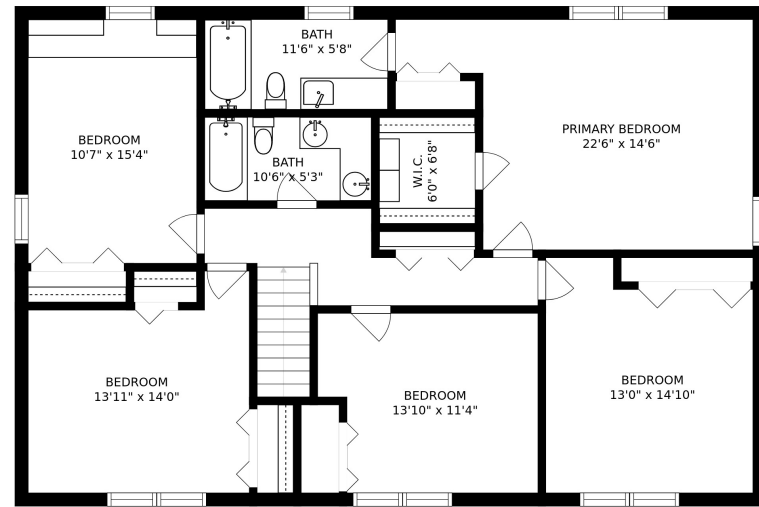

FLOOR 2

FLOOR 3

FLOOR 1

SIZES AND DIMENSIONS ARE APPROXIMATE, ACTUAL MAY VARY.

SIZES AND DIMENSIONS ARE APPROXIMATE, ACTUAL MAY VARY.

SIZES AND DIMENSIONS ARE APPROXIMATE, ACTUAL MAY VARY.

RECREATION ROOM
17'0" x 30'3"

BASEMENT
33'10" x 28'10"

SIZES AND DIMENSIONS ARE APPROXIMATE, ACTUAL MAY VARY.