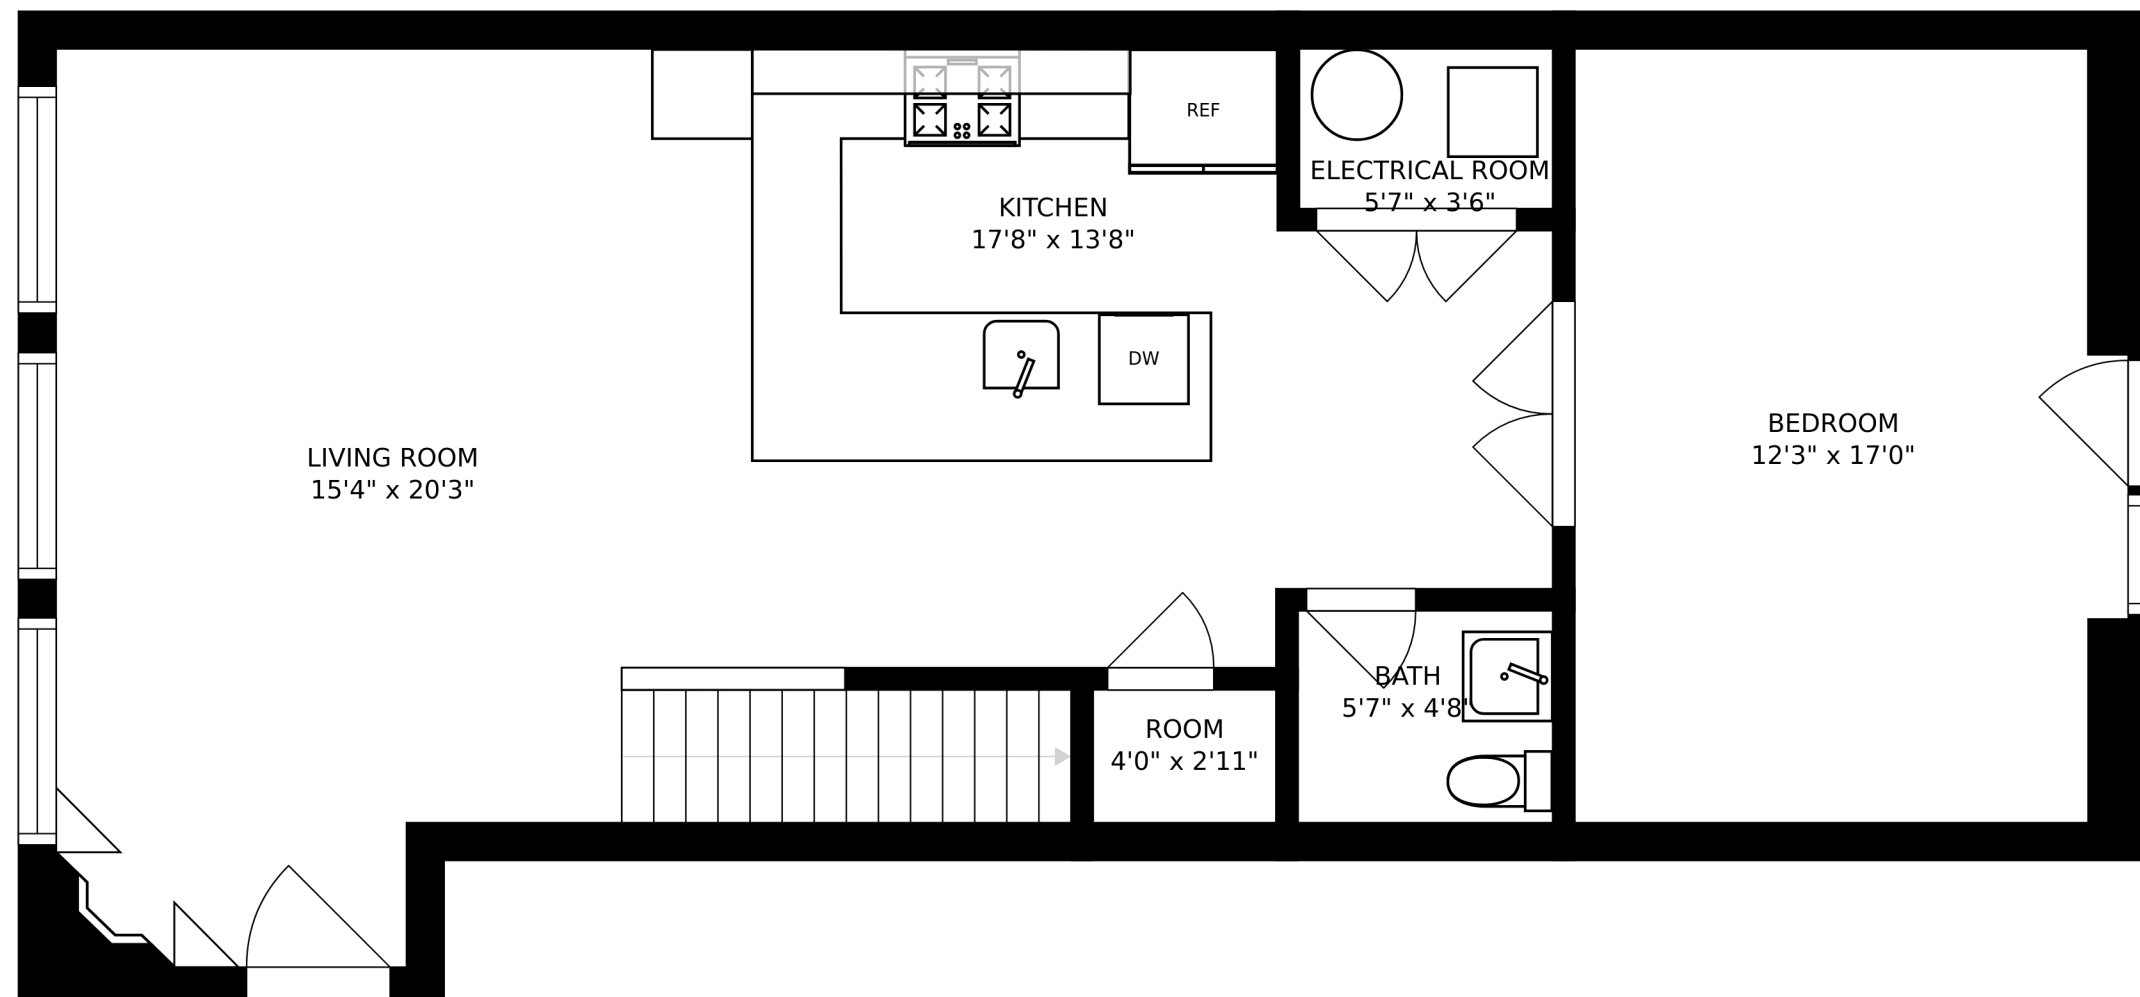

FLOOR 2

FLOOR 1

SIZES AND DIMENSIONS ARE APPROXIMATE, ACTUAL MAY VARY.

BEDROOM
15'6" x 20'3"

PRIMARY BEDROOM
11'11" x 17'1"

AUNDRY
4'4" x 2'9"
W/D

W.I.C.
7'3" x 6'2"

BATH
4'11" x 6'10"

BATH
8'10" x 6'10"

SIZES AND DIMENSIONS ARE APPROXIMATE, ACTUAL MAY VARY.