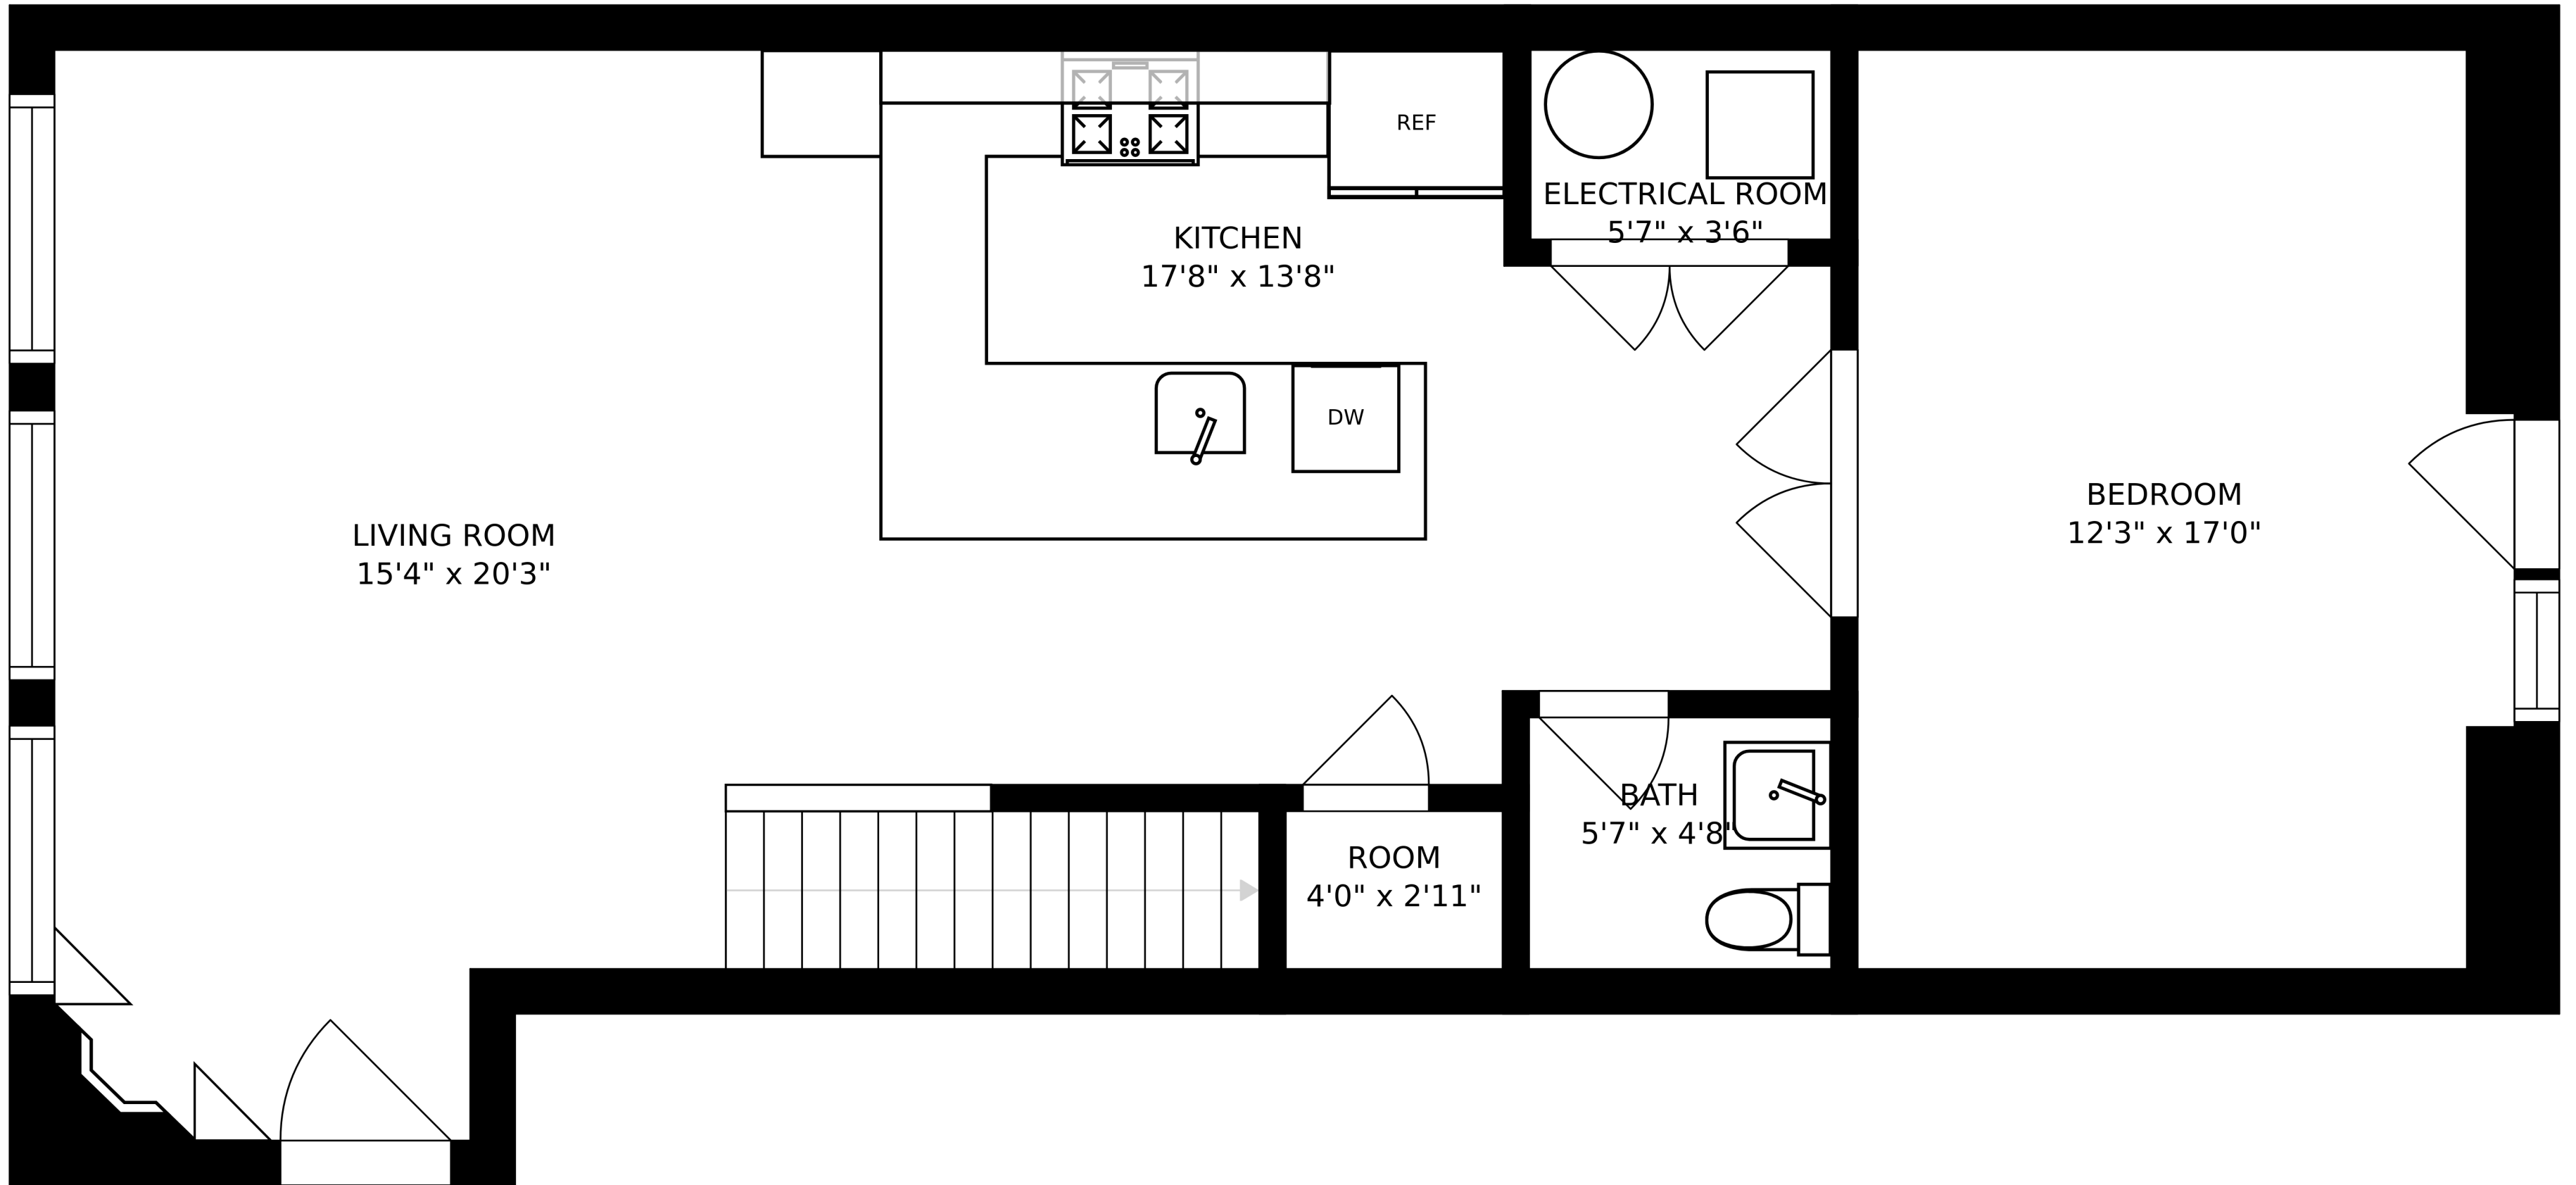

FLOOR 2

FLOOR 1

SIZES AND DIMENSIONS ARE APPROXIMATE, ACTUAL MAY VARY.

BEDROOM
15'6" x 20'3"

PRIMARY BEDROOM
11'11" x 17'1"

AUNDRY
4'4" x 2'9"
W/D

W.I.C.
7'3" x 6'2"

BATH
4'11" x 6'10"

BATH
8'10" x 6'10"

SIZES AND DIMENSIONS ARE APPROXIMATE, ACTUAL MAY VARY.