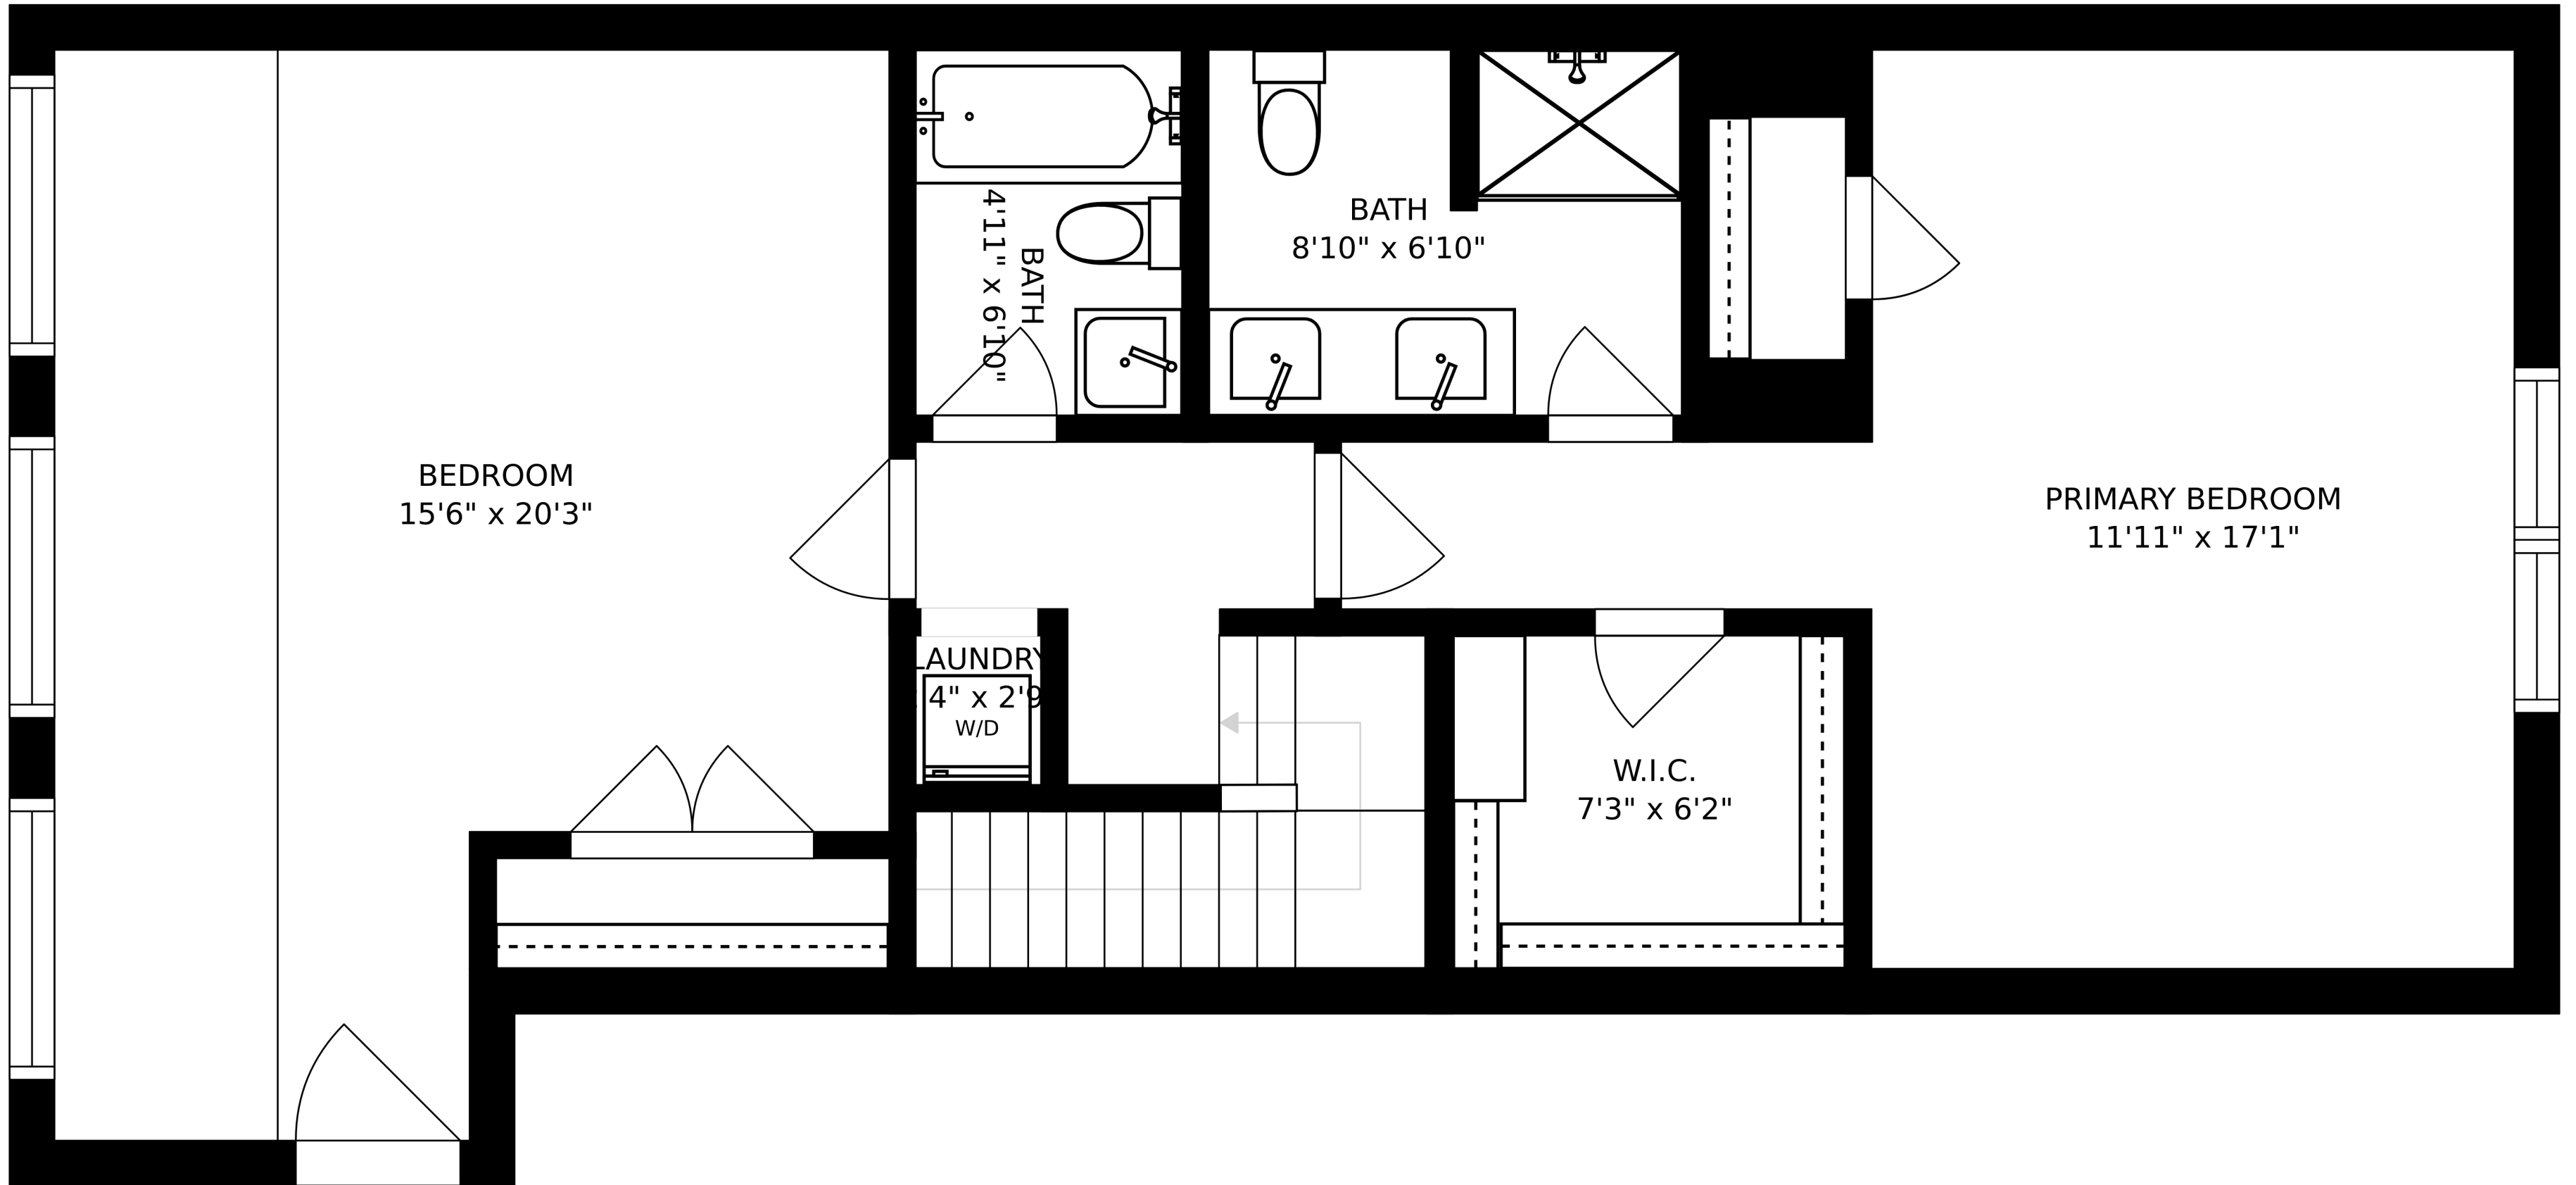

FLOOR 2

FLOOR 1

SIZES AND DIMENSIONS ARE APPROXIMATE, ACTUAL MAY VARY.

BEDROOM
15'6" x 20'3"

PRIMARY BEDROOM
11'11" x 17'1"

AUNDRY
4'4" x 2'9"
W/D

W.I.C.
7'3" x 6'2"

BATH
4'11" x 6'10"

BATH
8'10" x 6'10"

SIZES AND DIMENSIONS ARE APPROXIMATE, ACTUAL MAY VARY.