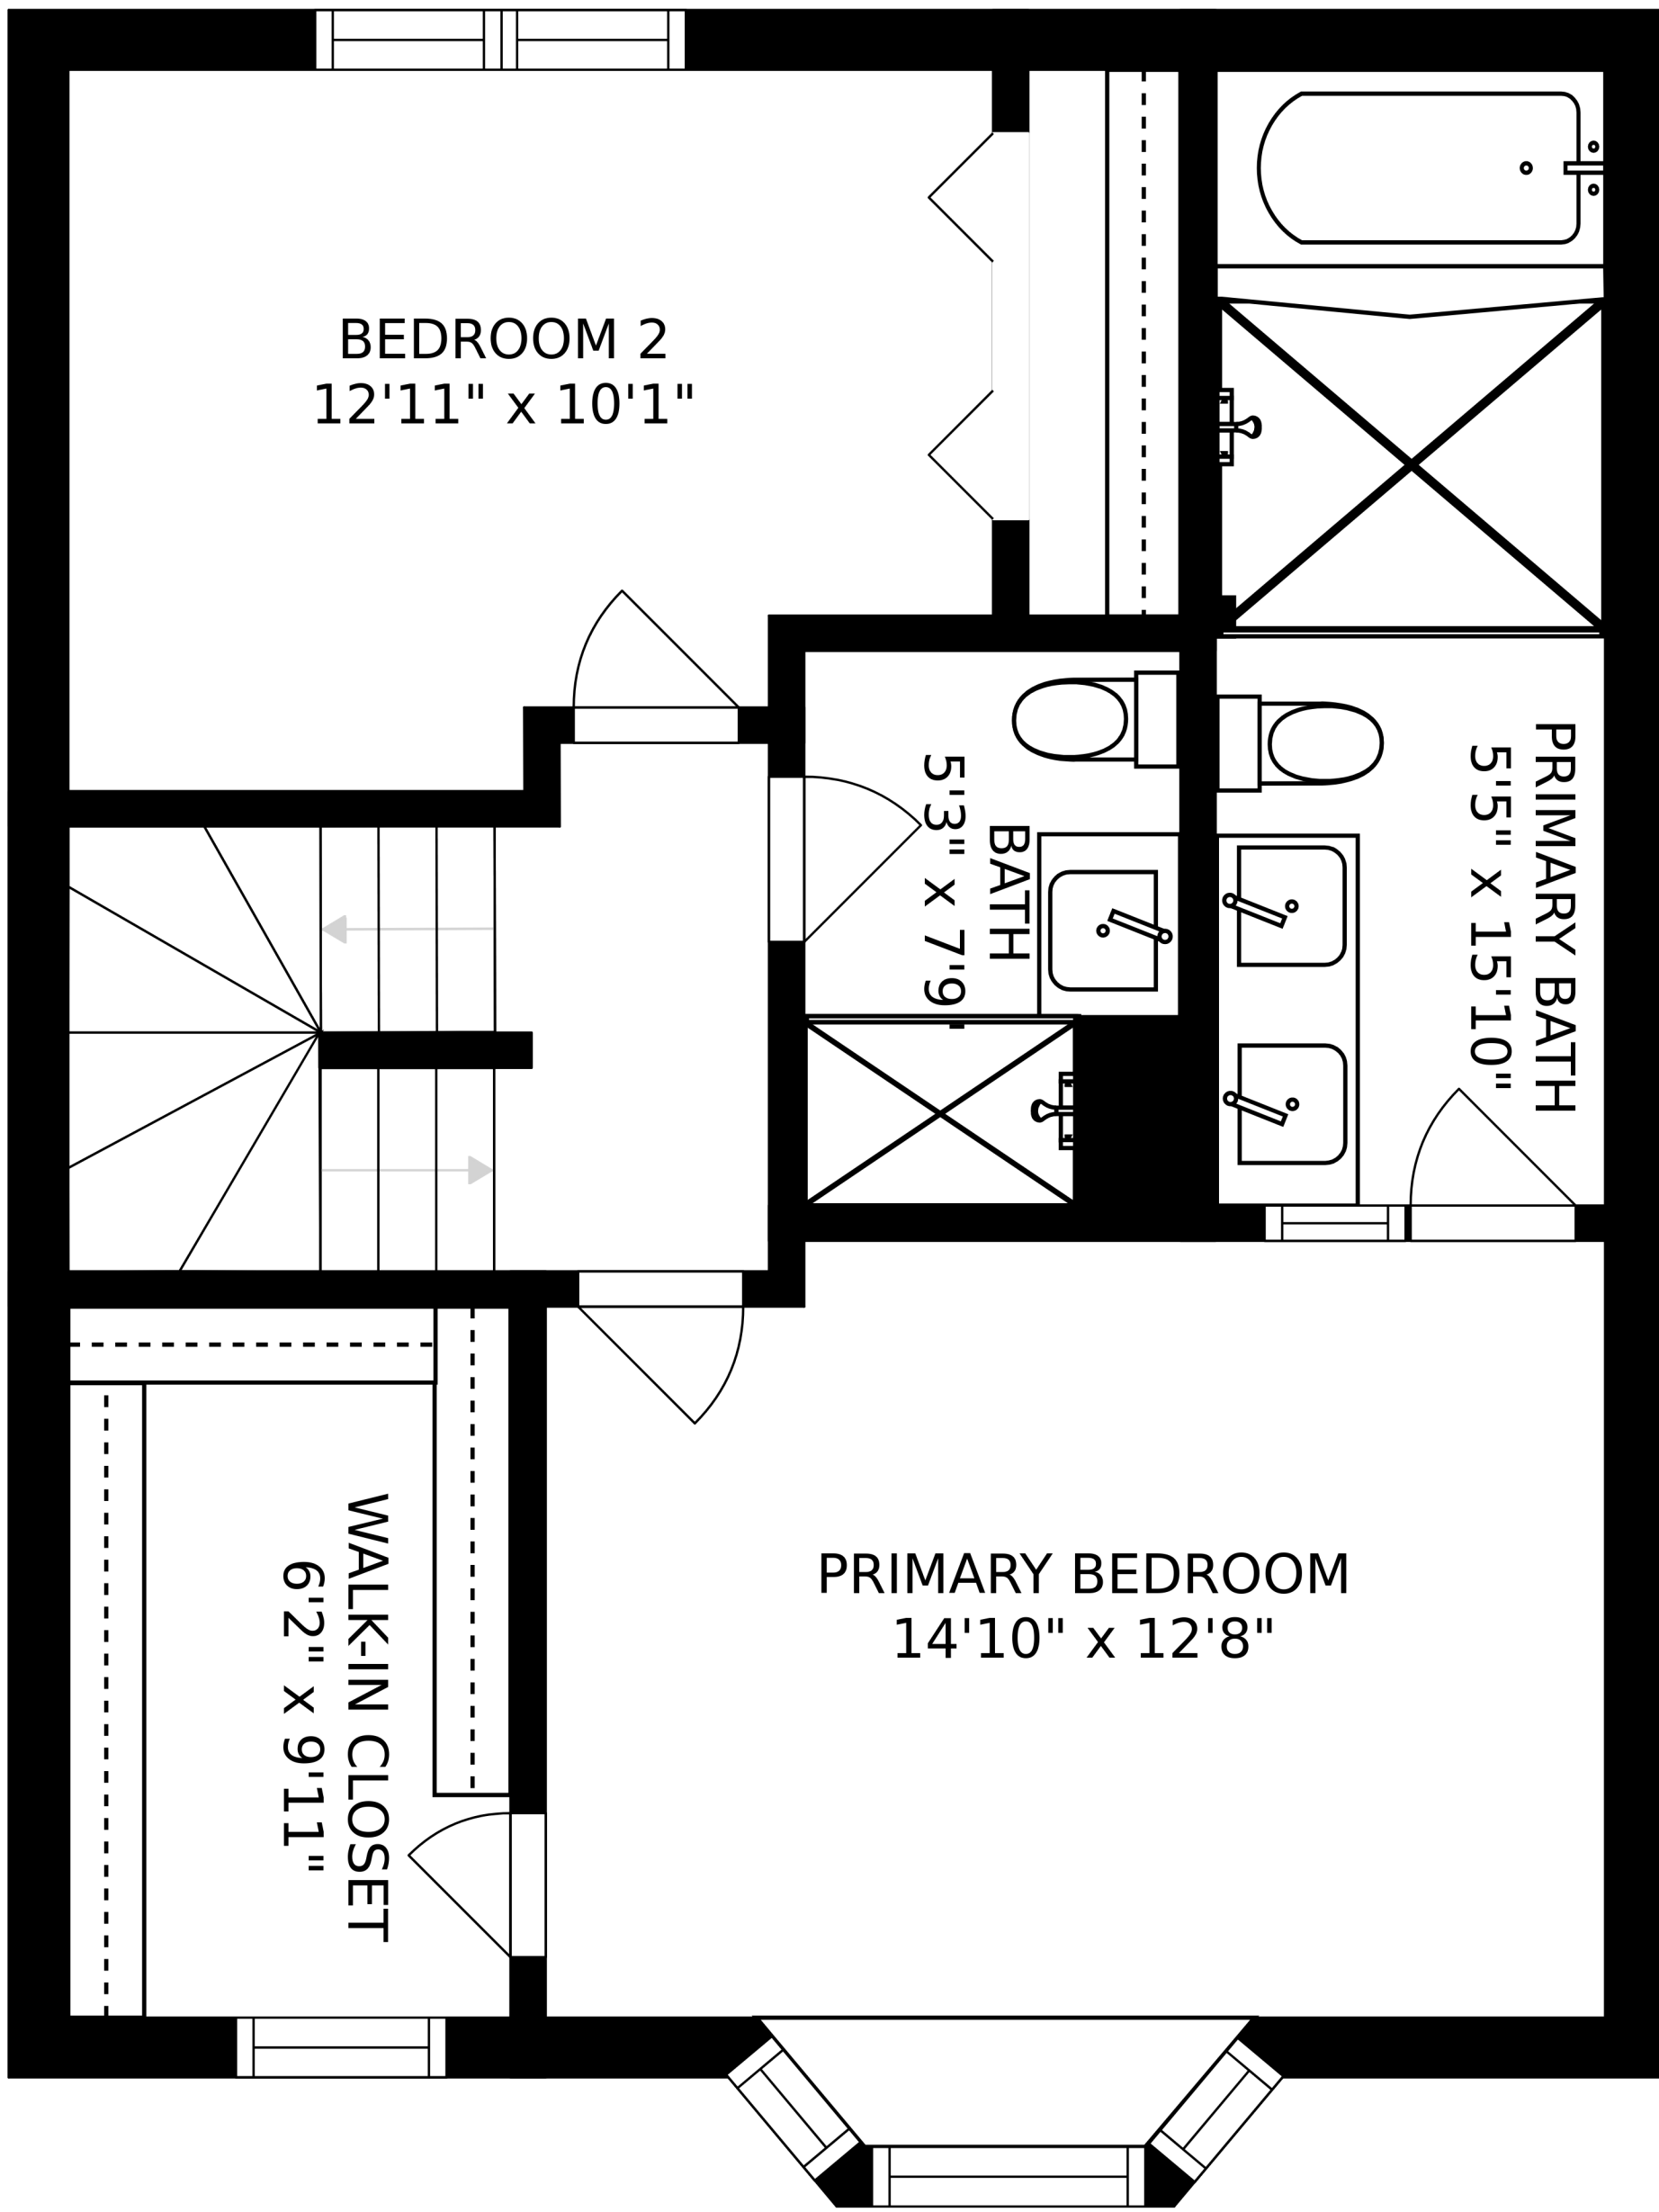

FLOOR 2

FLOOR 1

FLOOR 4

FLOOR 3

FLOOR 5

SIZES AND DIMENSIONS ARE APPROXIMATE, ACTUAL MAY VARY.

ROOF DECK  
22'3" x 9'2"

SIZES AND DIMENSIONS ARE APPROXIMATE, ACTUAL MAY VARY.

SIZES AND DIMENSIONS ARE APPROXIMATE, ACTUAL MAY VARY.

SIZES AND DIMENSIONS ARE APPROXIMATE, ACTUAL MAY VARY.

SIZES AND DIMENSIONS ARE APPROXIMATE, ACTUAL MAY VARY.

**BASEMENT**  
**21'5" x 16'8"**