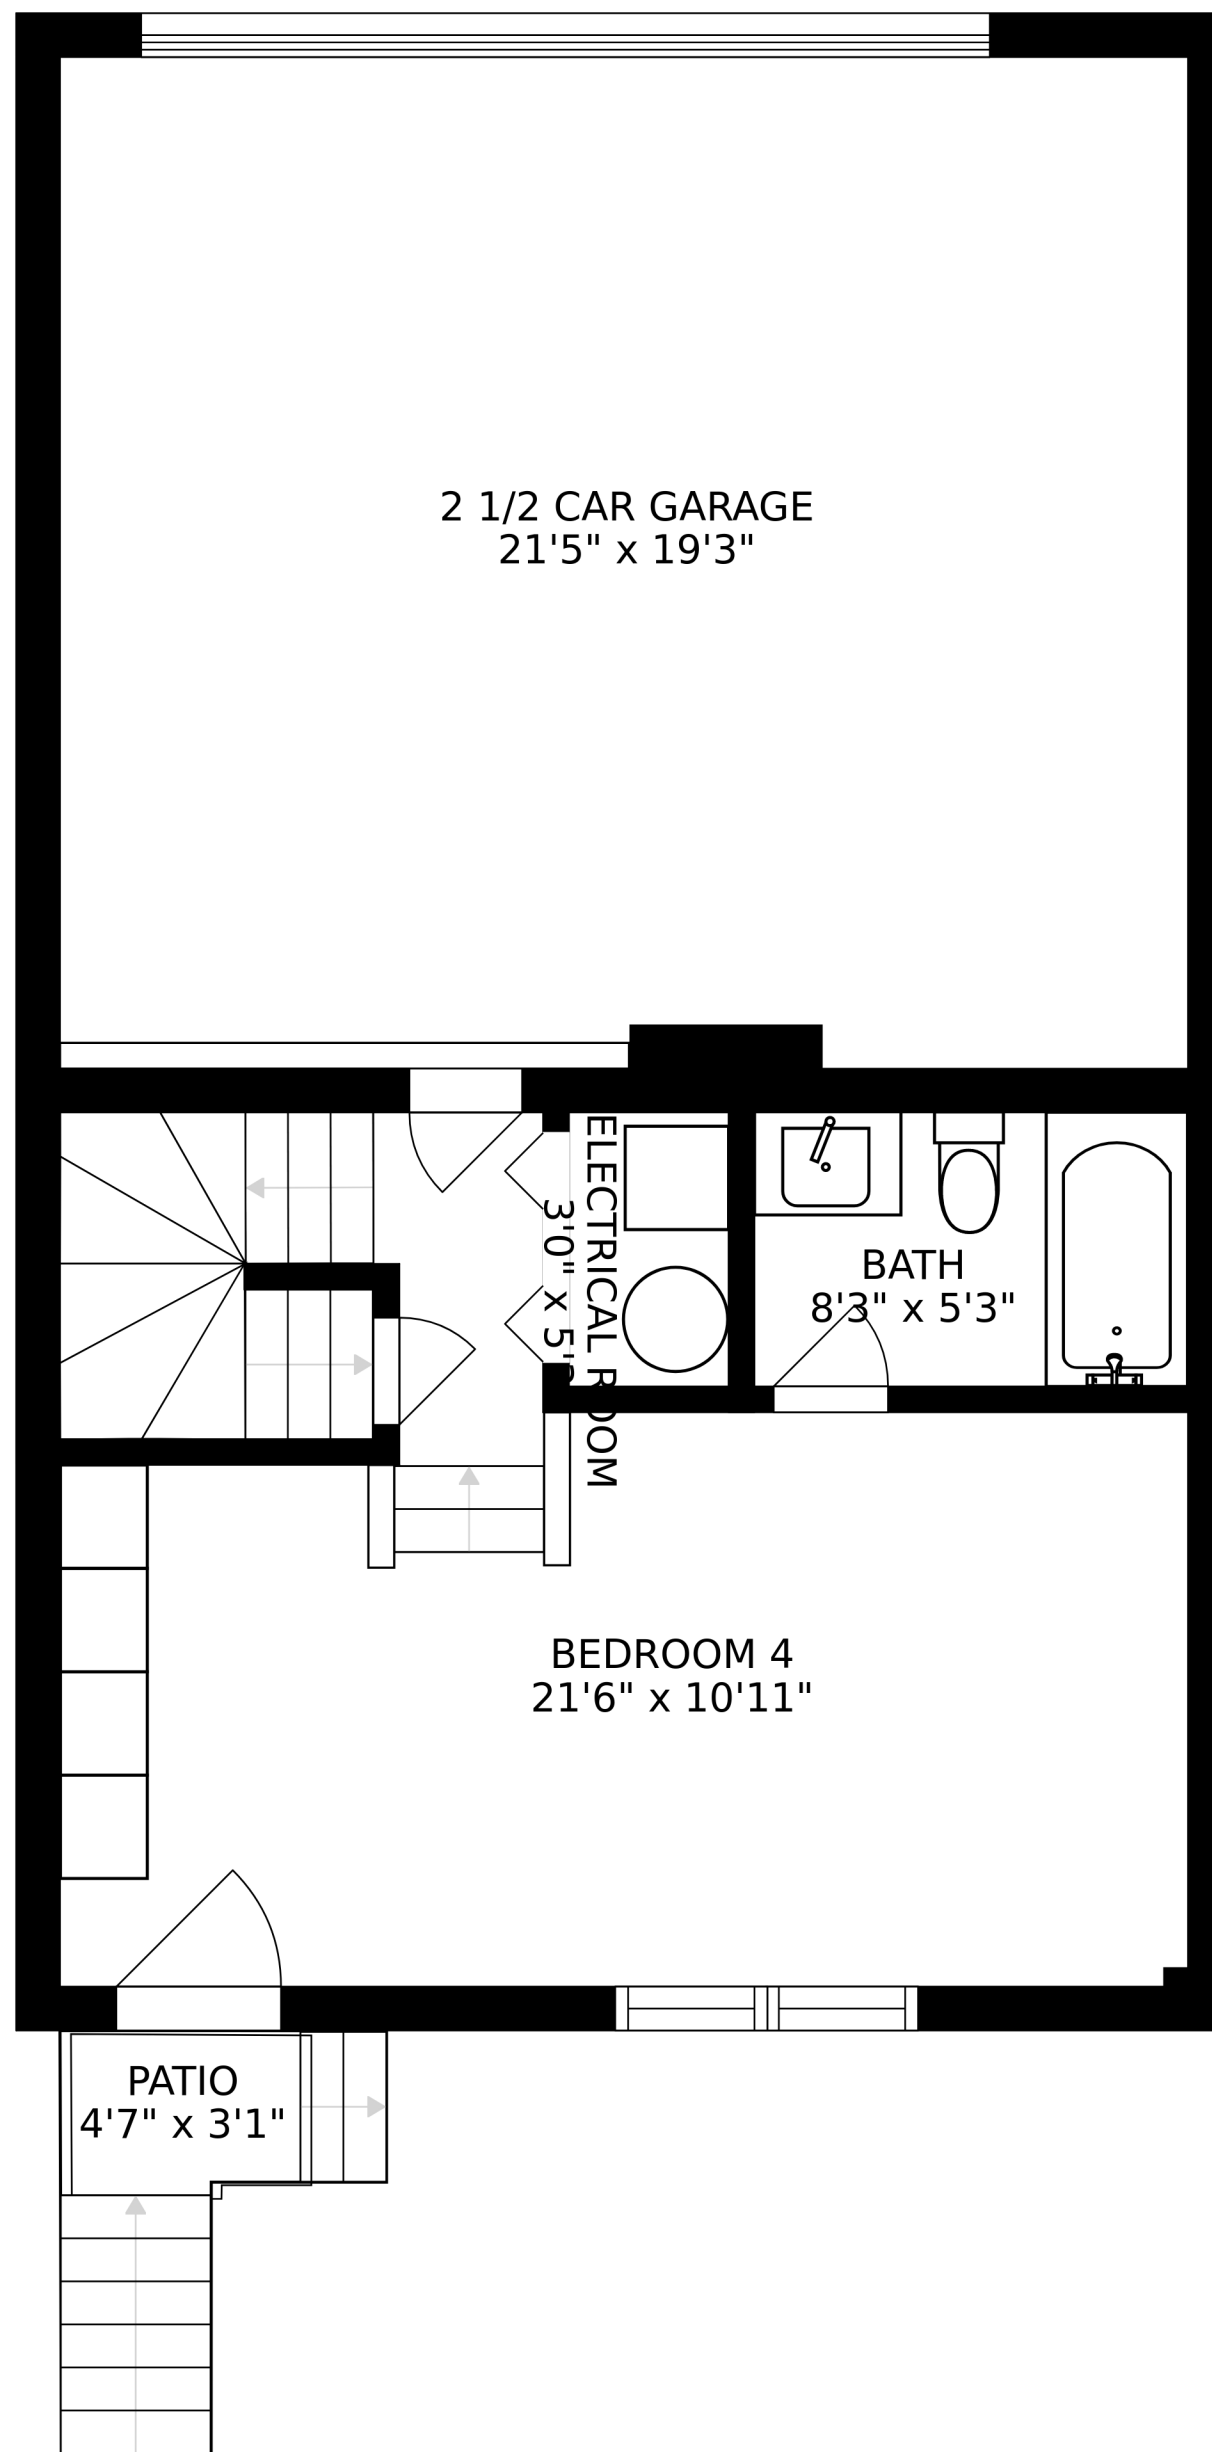

FLOOR 2

FLOOR 1

FLOOR 4

FLOOR 3

FLOOR 5

SIZES AND DIMENSIONS ARE APPROXIMATE, ACTUAL MAY VARY.

ROOF DECK  
22'3" x 9'2"

SIZES AND DIMENSIONS ARE APPROXIMATE, ACTUAL MAY VARY.

SIZES AND DIMENSIONS ARE APPROXIMATE, ACTUAL MAY VARY.

SIZES AND DIMENSIONS ARE APPROXIMATE, ACTUAL MAY VARY.

SIZES AND DIMENSIONS ARE APPROXIMATE, ACTUAL MAY VARY.

**BASEMENT**  
**21'5" x 16'8"**