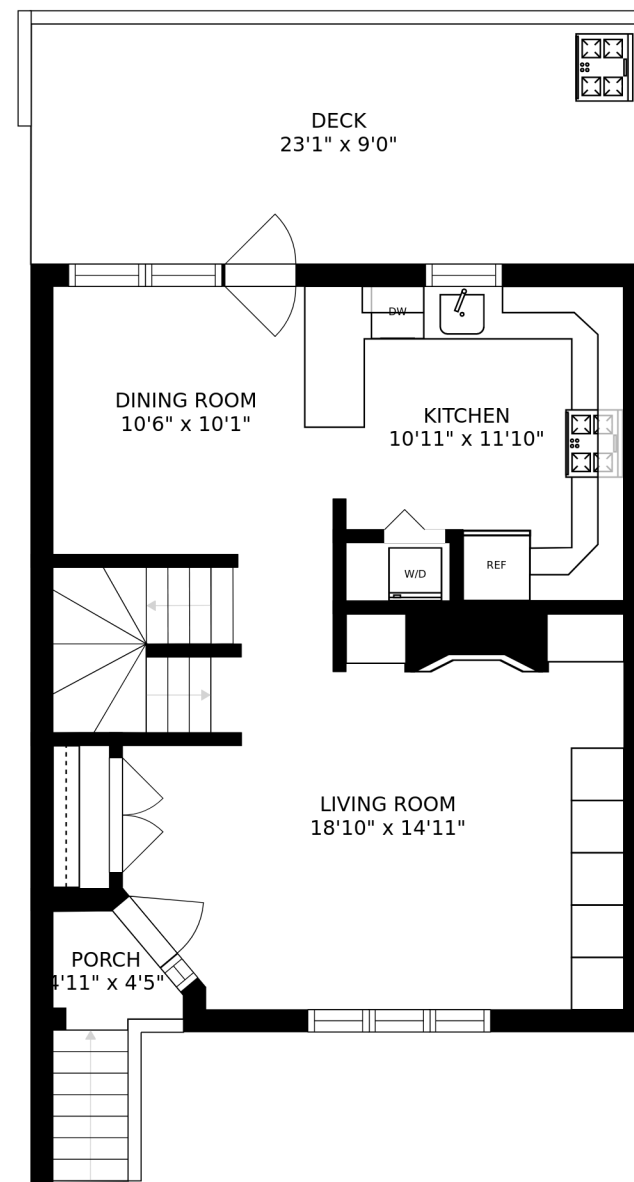

FLOOR 2

FLOOR 1

FLOOR 4

FLOOR 3

FLOOR 5

SIZES AND DIMENSIONS ARE APPROXIMATE, ACTUAL MAY VARY.

ROOF DECK  
22'3" x 9'2"

SIZES AND DIMENSIONS ARE APPROXIMATE, ACTUAL MAY VARY.

SIZES AND DIMENSIONS ARE APPROXIMATE, ACTUAL MAY VARY.

SIZES AND DIMENSIONS ARE APPROXIMATE, ACTUAL MAY VARY.

SIZES AND DIMENSIONS ARE APPROXIMATE, ACTUAL MAY VARY.

**BASEMENT**  
**21'5" x 16'8"**