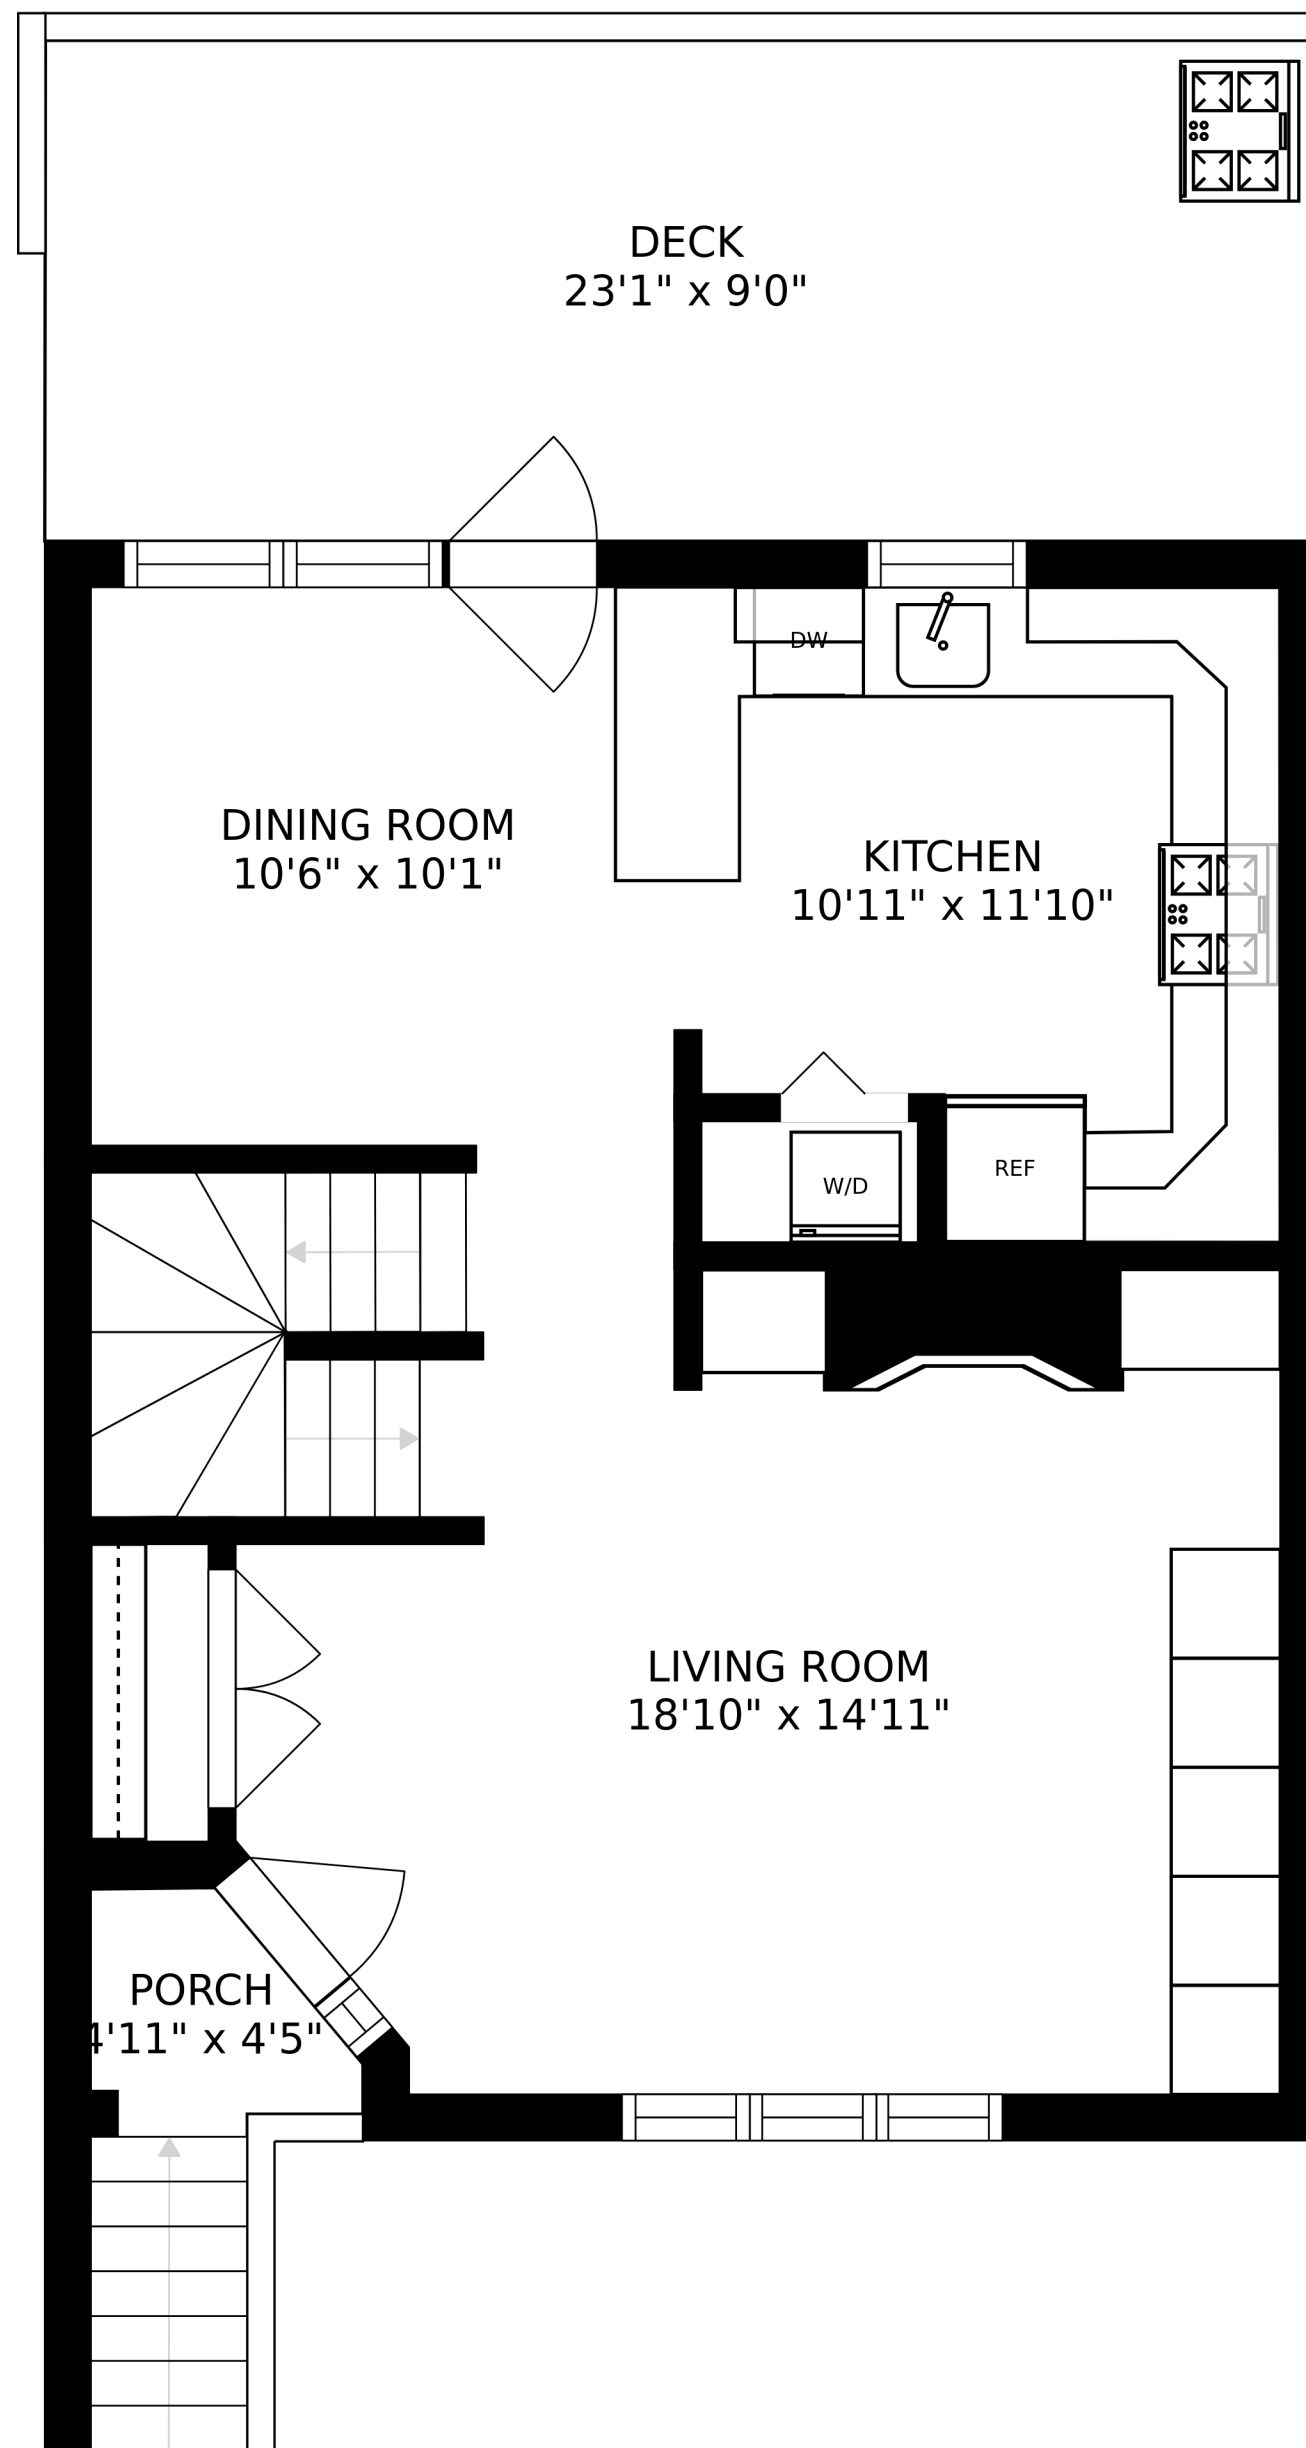

FLOOR 2

FLOOR 1

FLOOR 4

FLOOR 3

FLOOR 5

SIZES AND DIMENSIONS ARE APPROXIMATE, ACTUAL MAY VARY.

ROOF DECK  
22'3" x 9'2"

SIZES AND DIMENSIONS ARE APPROXIMATE, ACTUAL MAY VARY.

SIZES AND DIMENSIONS ARE APPROXIMATE, ACTUAL MAY VARY.

SIZES AND DIMENSIONS ARE APPROXIMATE, ACTUAL MAY VARY.

SIZES AND DIMENSIONS ARE APPROXIMATE, ACTUAL MAY VARY.

**BASEMENT**  
**21'5" x 16'8"**