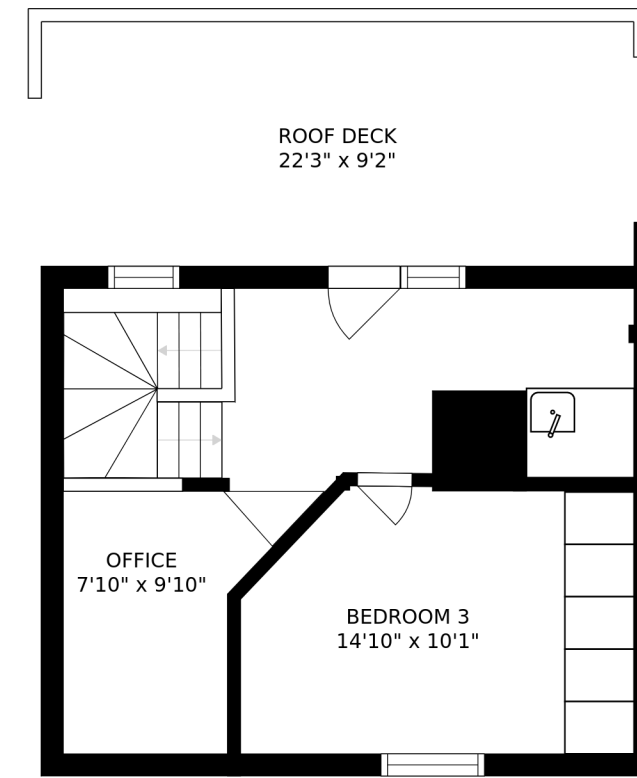

FLOOR 2

FLOOR 1

FLOOR 4

FLOOR 3

FLOOR 5

SIZES AND DIMENSIONS ARE APPROXIMATE, ACTUAL MAY VARY.

ROOF DECK  
22'3" x 9'2"

SIZES AND DIMENSIONS ARE APPROXIMATE, ACTUAL MAY VARY.

SIZES AND DIMENSIONS ARE APPROXIMATE, ACTUAL MAY VARY.

SIZES AND DIMENSIONS ARE APPROXIMATE, ACTUAL MAY VARY.

SIZES AND DIMENSIONS ARE APPROXIMATE, ACTUAL MAY VARY.

**BASEMENT**  
**21'5" x 16'8"**