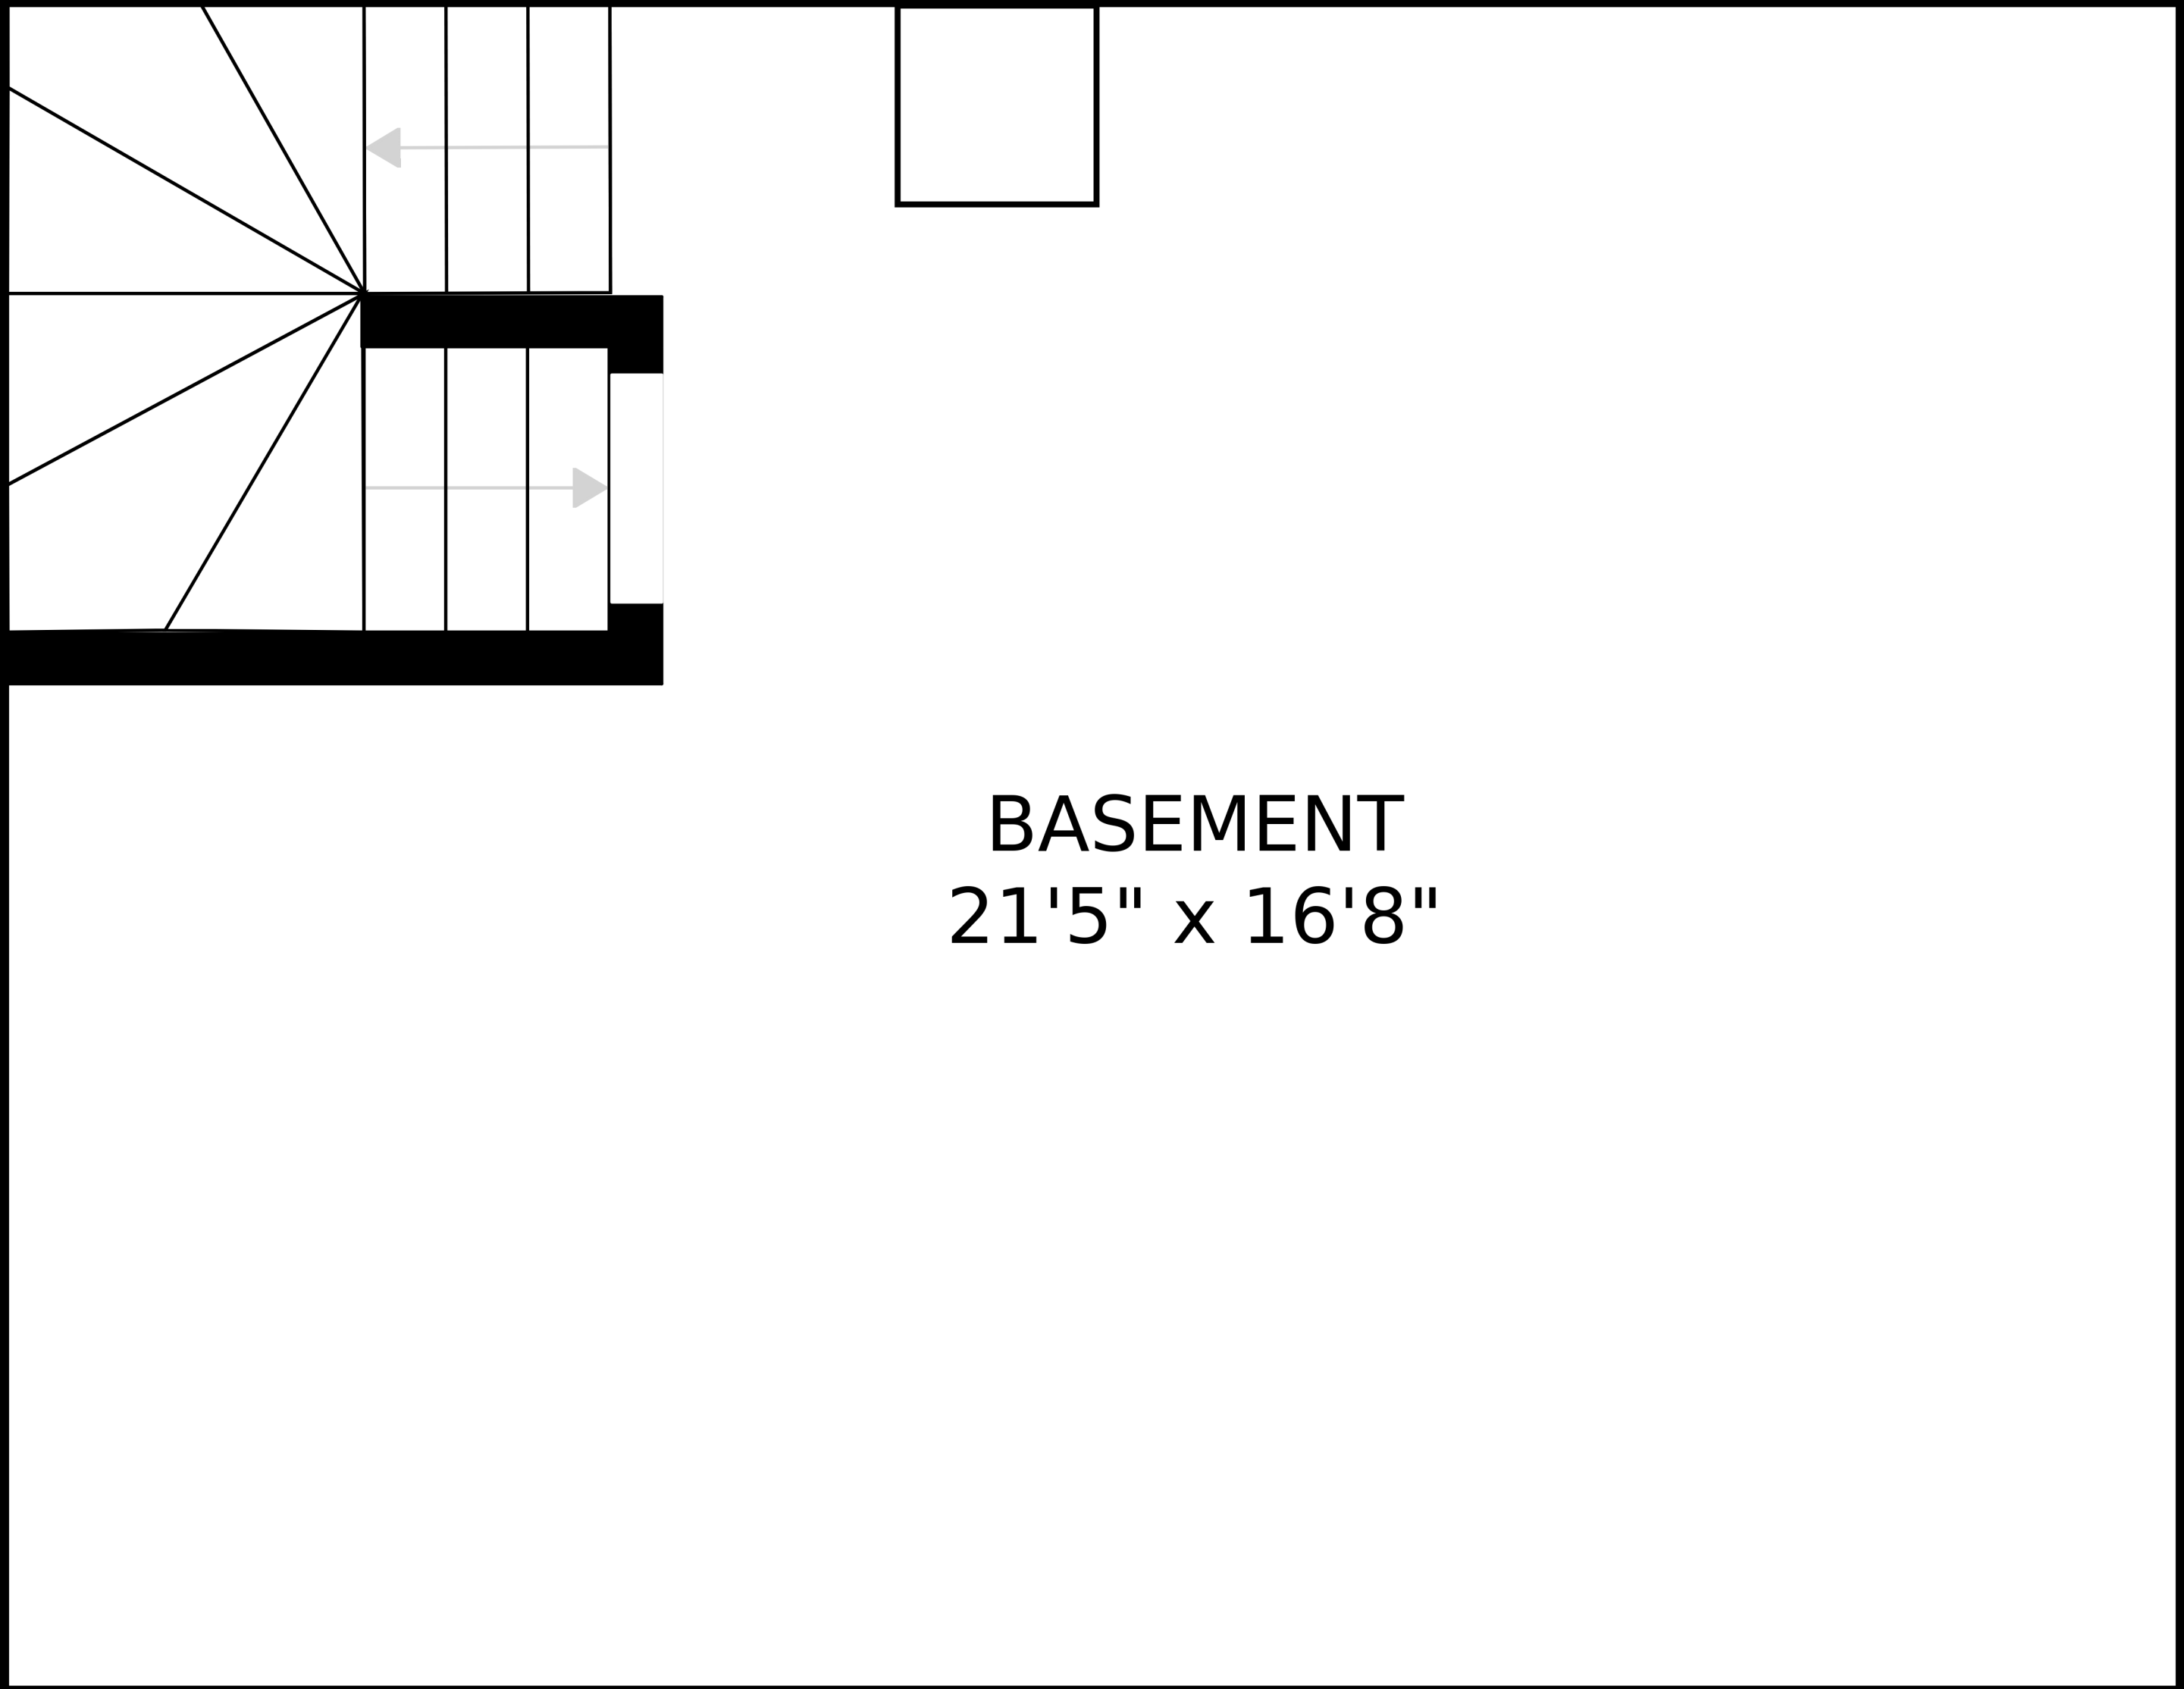

FLOOR 2

FLOOR 1

FLOOR 4

FLOOR 3

FLOOR 5

SIZES AND DIMENSIONS ARE APPROXIMATE, ACTUAL MAY VARY.

ROOF DECK  
22'3" x 9'2"

SIZES AND DIMENSIONS ARE APPROXIMATE, ACTUAL MAY VARY.

SIZES AND DIMENSIONS ARE APPROXIMATE, ACTUAL MAY VARY.

SIZES AND DIMENSIONS ARE APPROXIMATE, ACTUAL MAY VARY.

SIZES AND DIMENSIONS ARE APPROXIMATE, ACTUAL MAY VARY.

**BASEMENT**  
**21'5" x 16'8"**