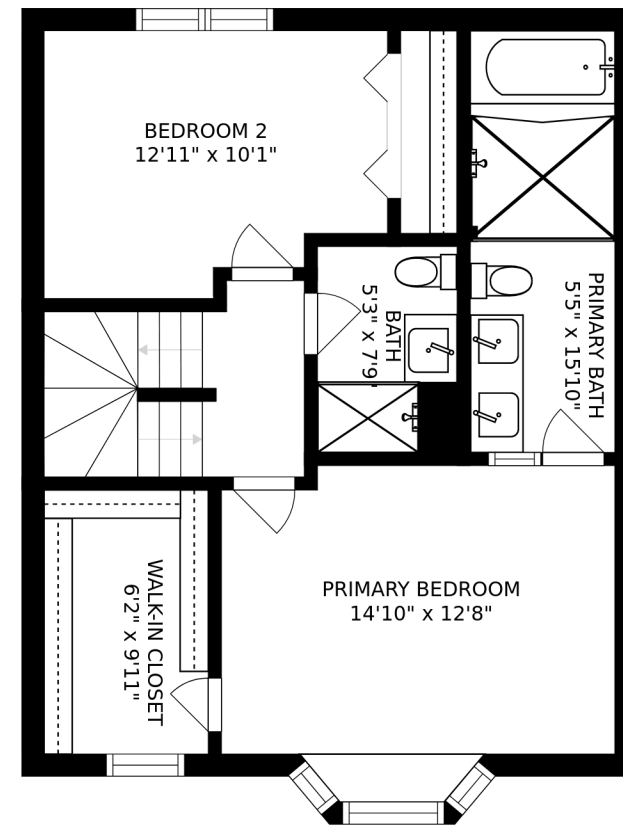

FLOOR 2

FLOOR 1

FLOOR 4

FLOOR 3

FLOOR 5

SIZES AND DIMENSIONS ARE APPROXIMATE, ACTUAL MAY VARY.

ROOF DECK  
22'3" x 9'2"

SIZES AND DIMENSIONS ARE APPROXIMATE, ACTUAL MAY VARY.

SIZES AND DIMENSIONS ARE APPROXIMATE, ACTUAL MAY VARY.

SIZES AND DIMENSIONS ARE APPROXIMATE, ACTUAL MAY VARY.

SIZES AND DIMENSIONS ARE APPROXIMATE, ACTUAL MAY VARY.

**BASEMENT**  
**21'5" x 16'8"**