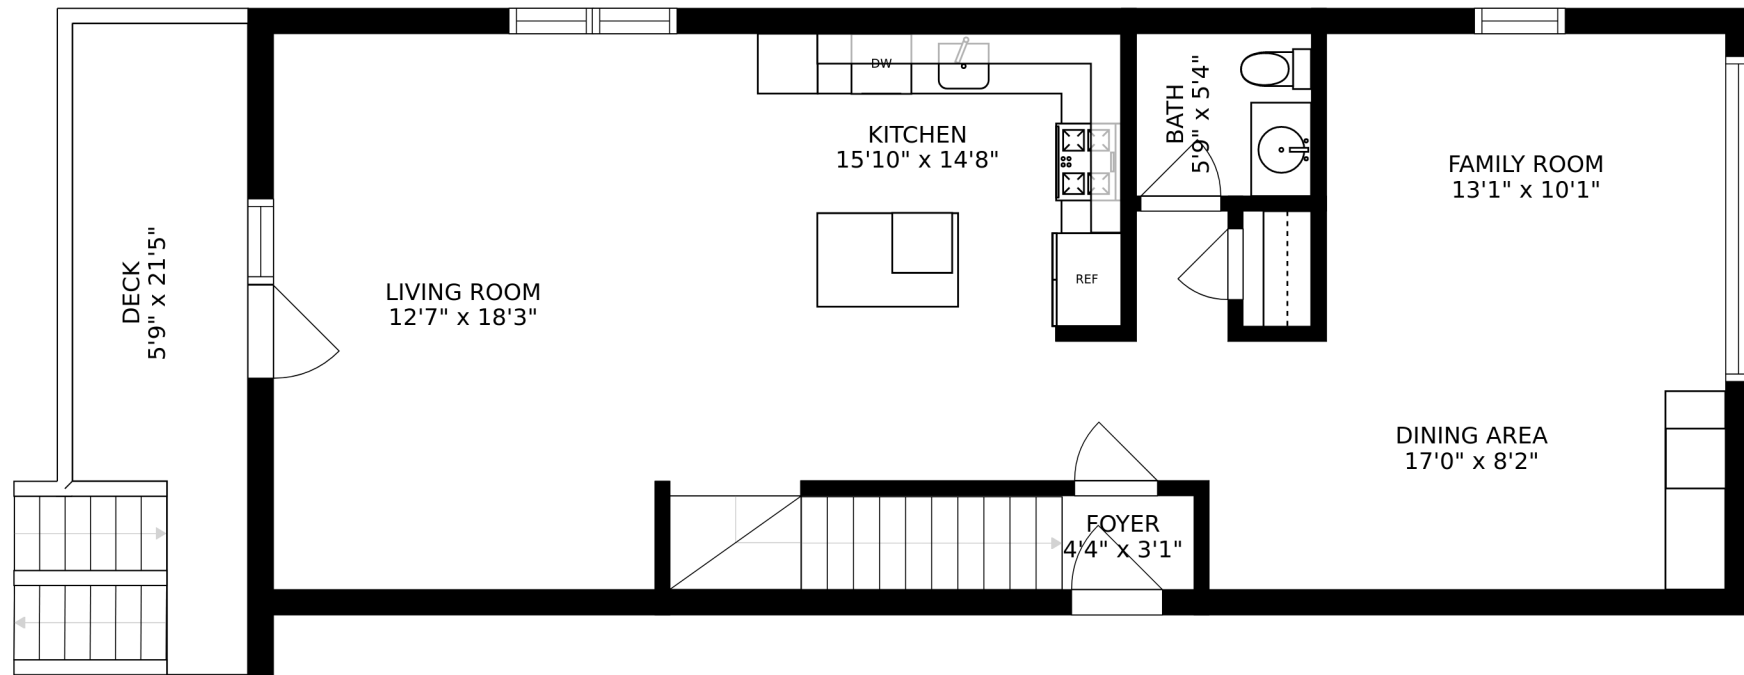

FLOOR 2

FLOOR 1

FLOOR 3

ROOF-TOP DECK
48'5" x 22'2"

SIZES AND DIMENSIONS ARE APPROXIMATE, ACTUAL MAY VARY.

SIZES AND DIMENSIONS ARE APPROXIMATE, ACTUAL MAY VARY.

SIZES AND DIMENSIONS ARE APPROXIMATE, ACTUAL MAY VARY.