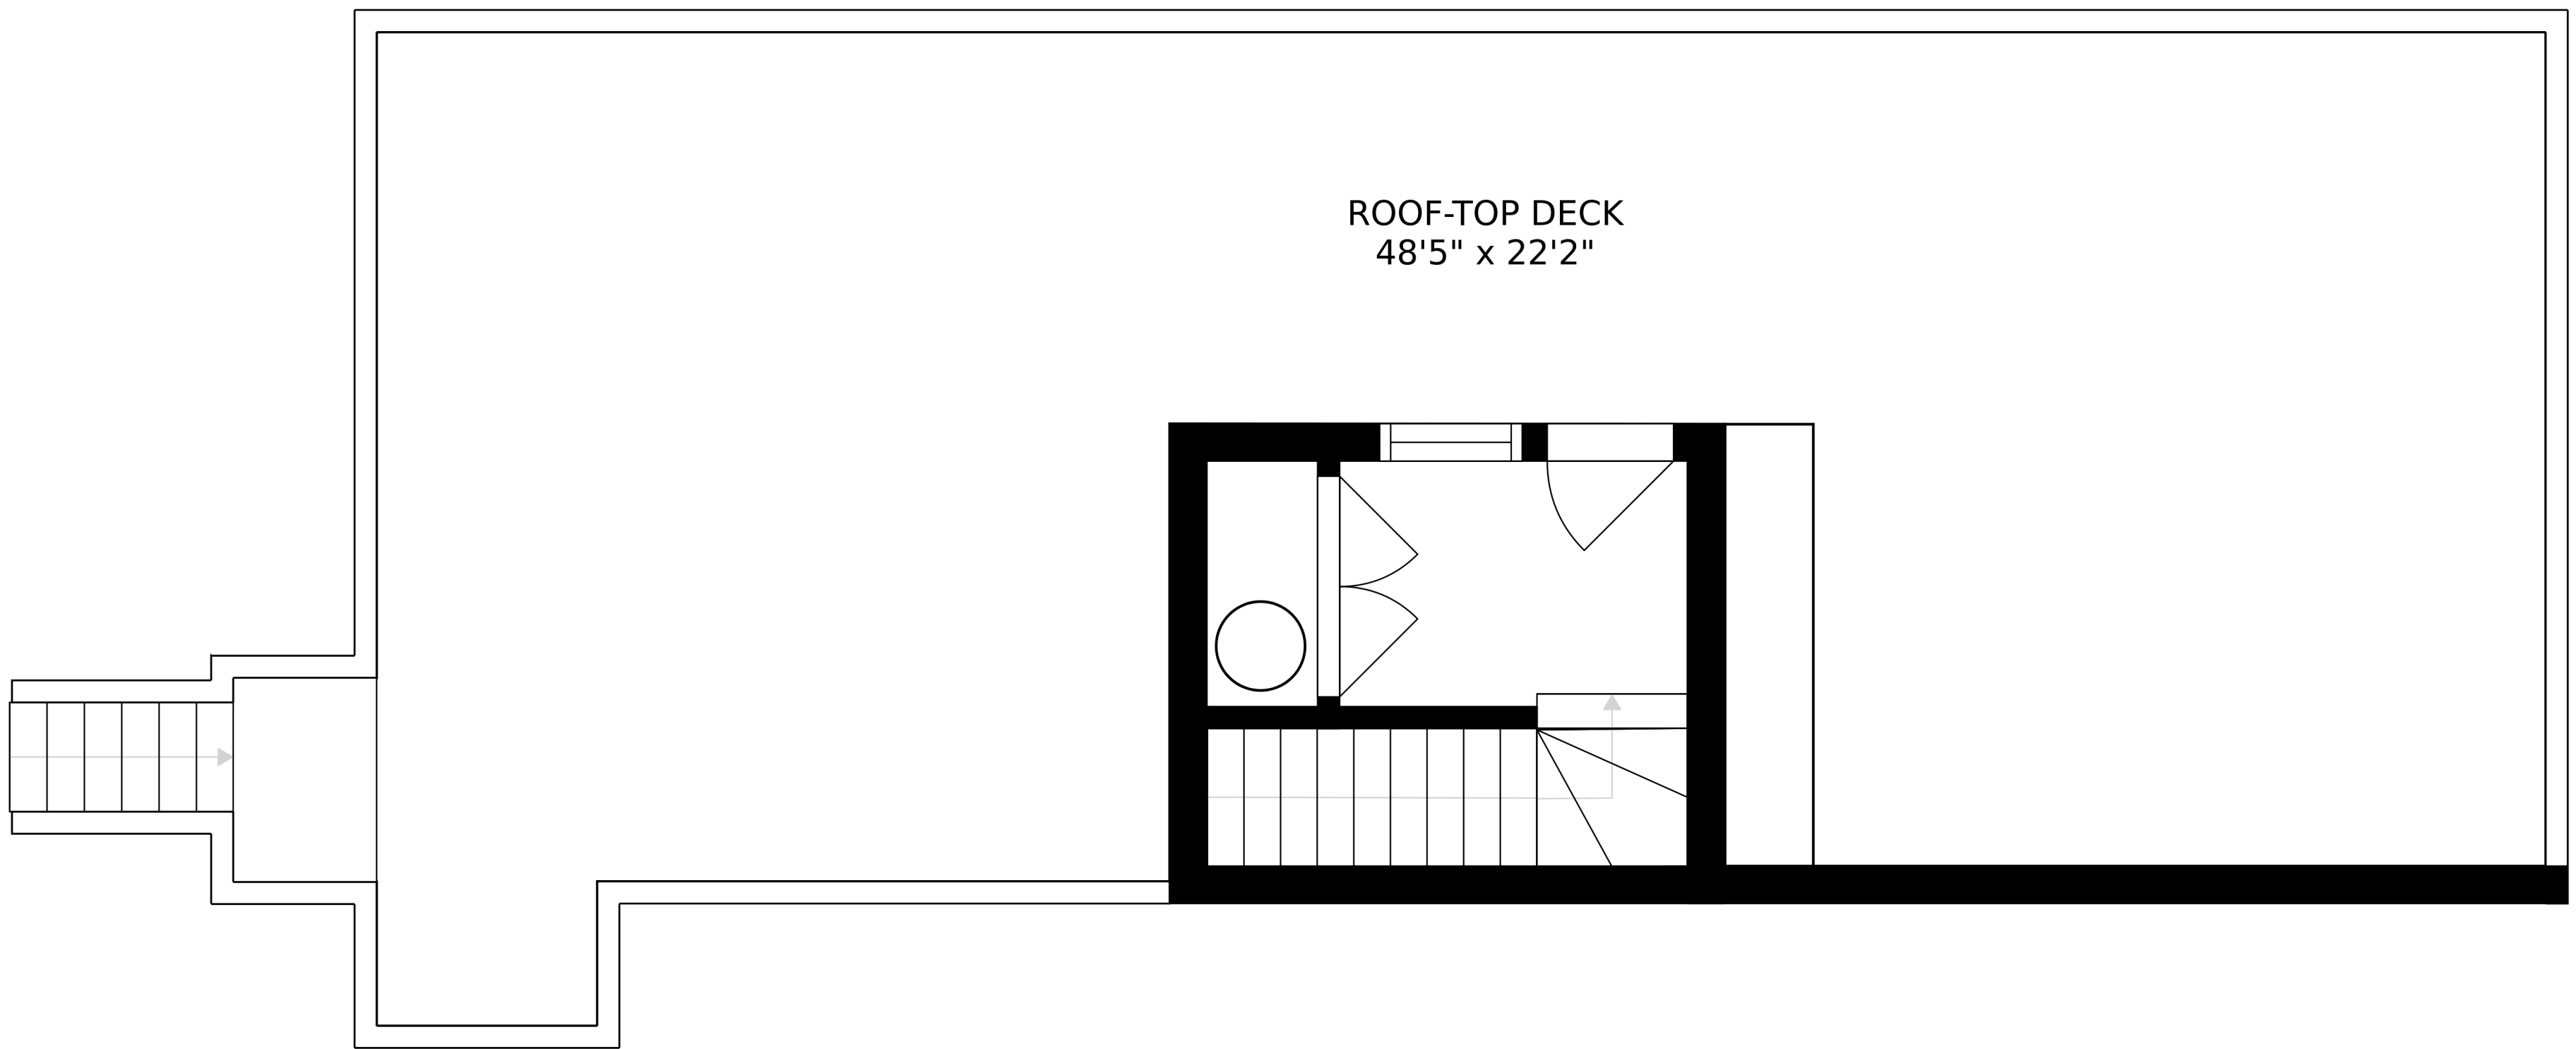

FLOOR 2

FLOOR 1

FLOOR 3

ROOF-TOP DECK
48'5" x 22'2"

SIZES AND DIMENSIONS ARE APPROXIMATE, ACTUAL MAY VARY.

SIZES AND DIMENSIONS ARE APPROXIMATE, ACTUAL MAY VARY.

SIZES AND DIMENSIONS ARE APPROXIMATE, ACTUAL MAY VARY.