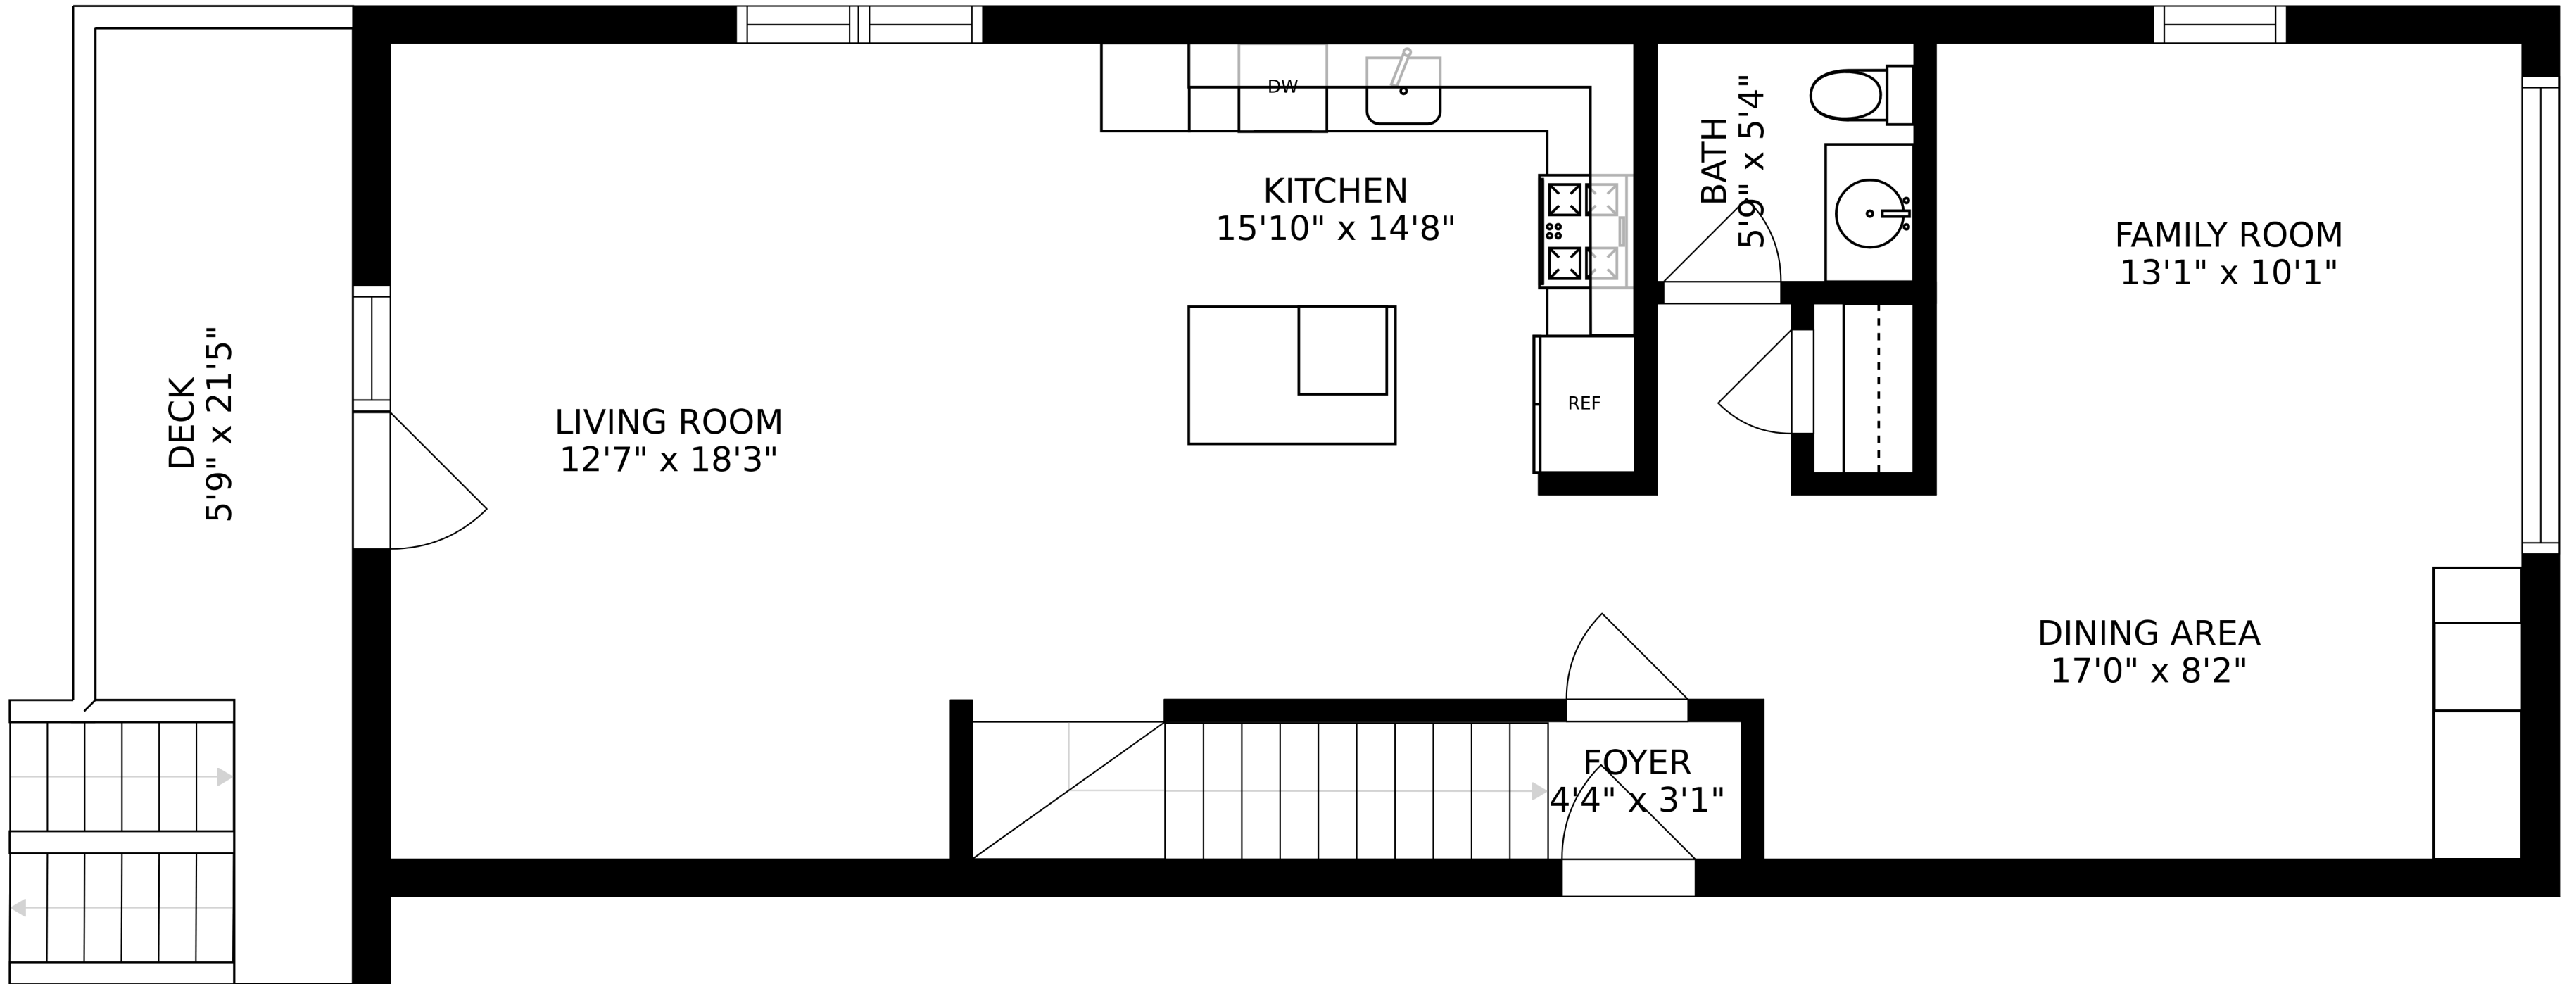

FLOOR 2

FLOOR 1

FLOOR 3

ROOF-TOP DECK
48'5" x 22'2"

SIZES AND DIMENSIONS ARE APPROXIMATE, ACTUAL MAY VARY.

SIZES AND DIMENSIONS ARE APPROXIMATE, ACTUAL MAY VARY.

SIZES AND DIMENSIONS ARE APPROXIMATE, ACTUAL MAY VARY.