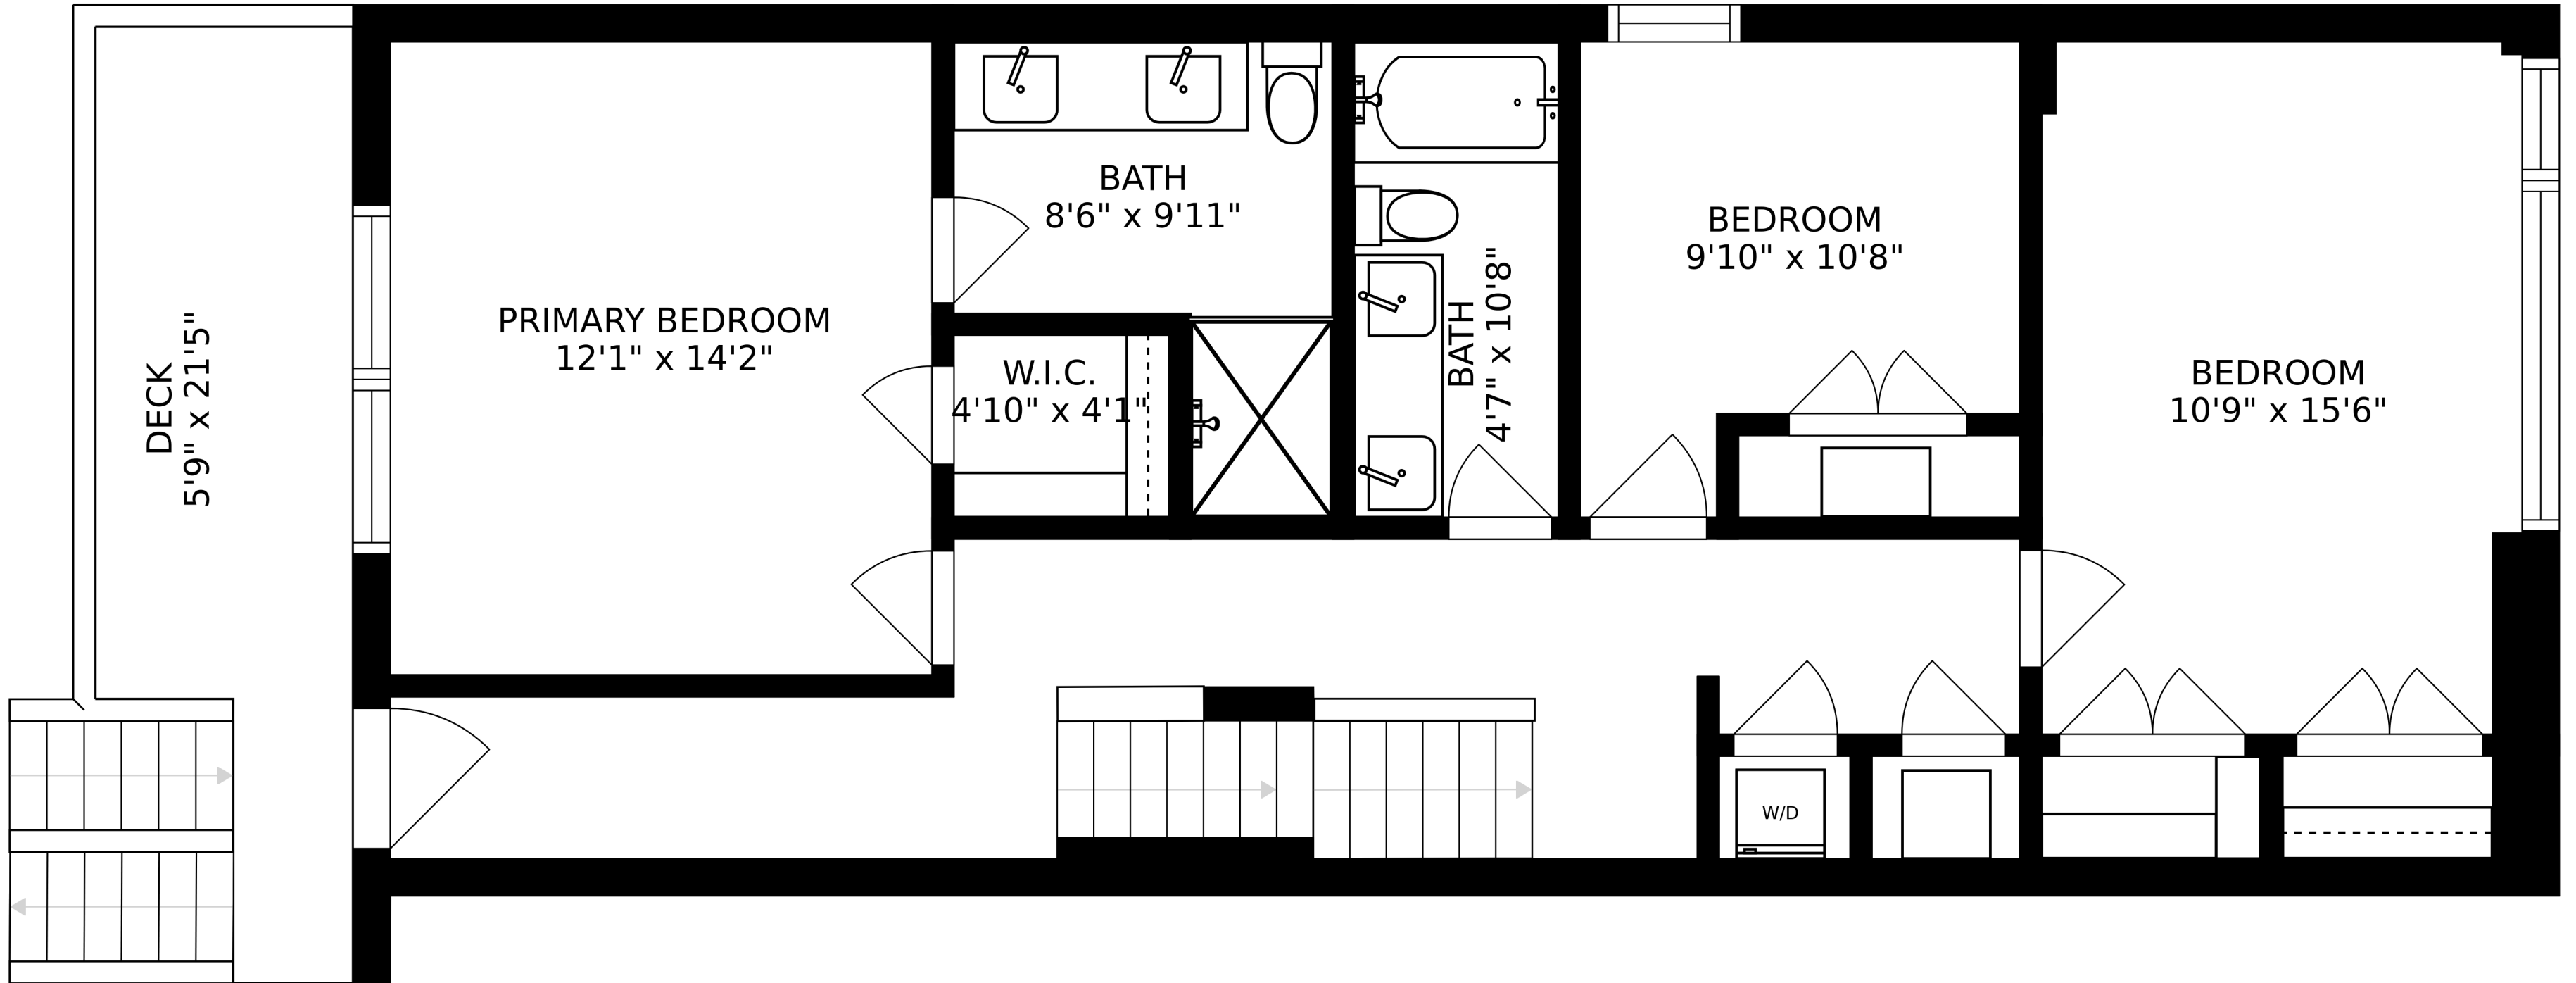

FLOOR 2

FLOOR 1

FLOOR 3

ROOF-TOP DECK
48'5" x 22'2"

SIZES AND DIMENSIONS ARE APPROXIMATE, ACTUAL MAY VARY.

SIZES AND DIMENSIONS ARE APPROXIMATE, ACTUAL MAY VARY.

SIZES AND DIMENSIONS ARE APPROXIMATE, ACTUAL MAY VARY.