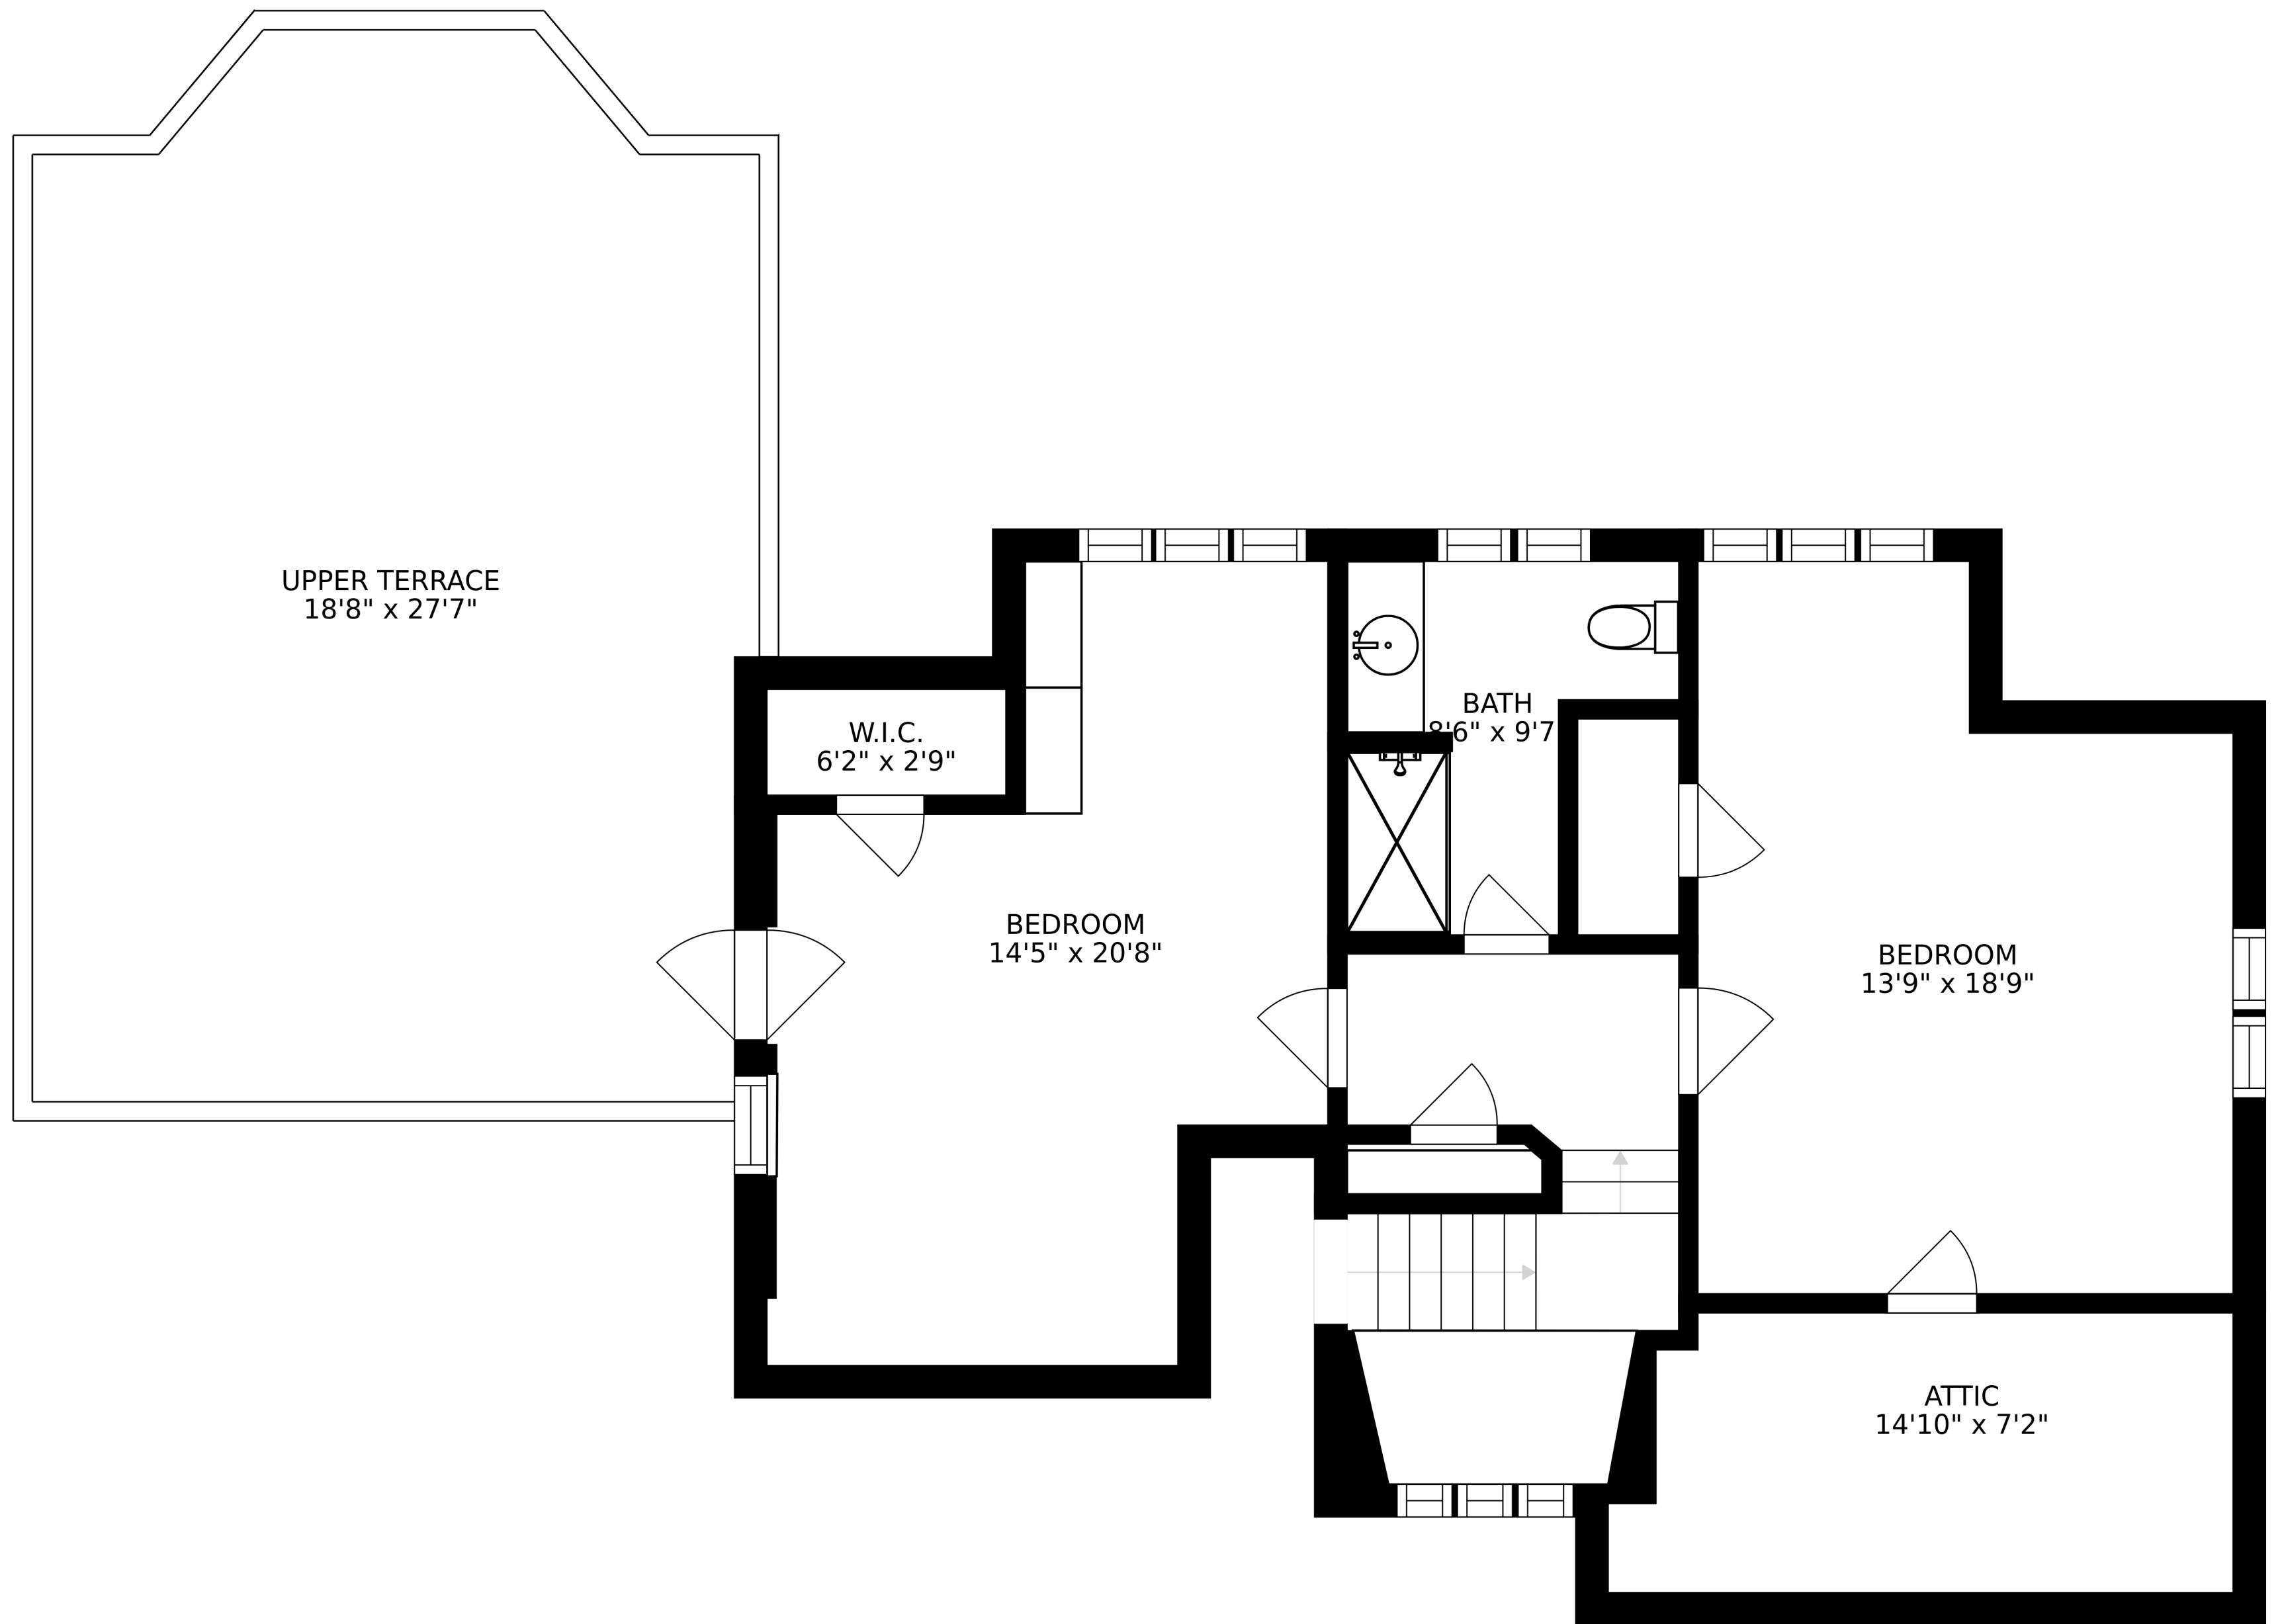

BLUESTONE PATIO  
59'7" x 28'9"

SIZES AND DIMENSIONS ARE APPROXIMATE, ACTUAL MAY VARY.

SIZES AND DIMENSIONS ARE APPROXIMATE, ACTUAL MAY VARY.

BLUESTONE PATIO  
59'7" x 28'9"

SIZES AND DIMENSIONS ARE APPROXIMATE, ACTUAL MAY VARY.

SIZES AND DIMENSIONS ARE APPROXIMATE, ACTUAL MAY VARY.