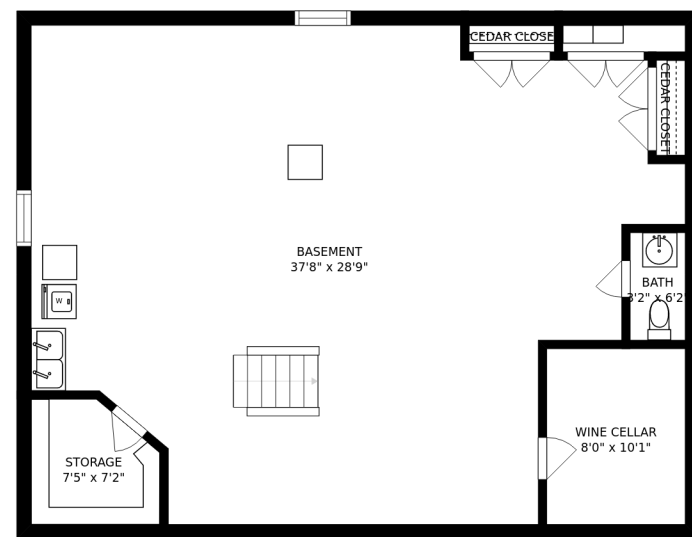

BLUESTONE PATIO  
59'7" x 28'9"

SIZES AND DIMENSIONS ARE APPROXIMATE, ACTUAL MAY VARY.

SIZES AND DIMENSIONS ARE APPROXIMATE, ACTUAL MAY VARY.

BLUESTONE PATIO  
59'7" x 28'9"

SIZES AND DIMENSIONS ARE APPROXIMATE, ACTUAL MAY VARY.

SIZES AND DIMENSIONS ARE APPROXIMATE, ACTUAL MAY VARY.