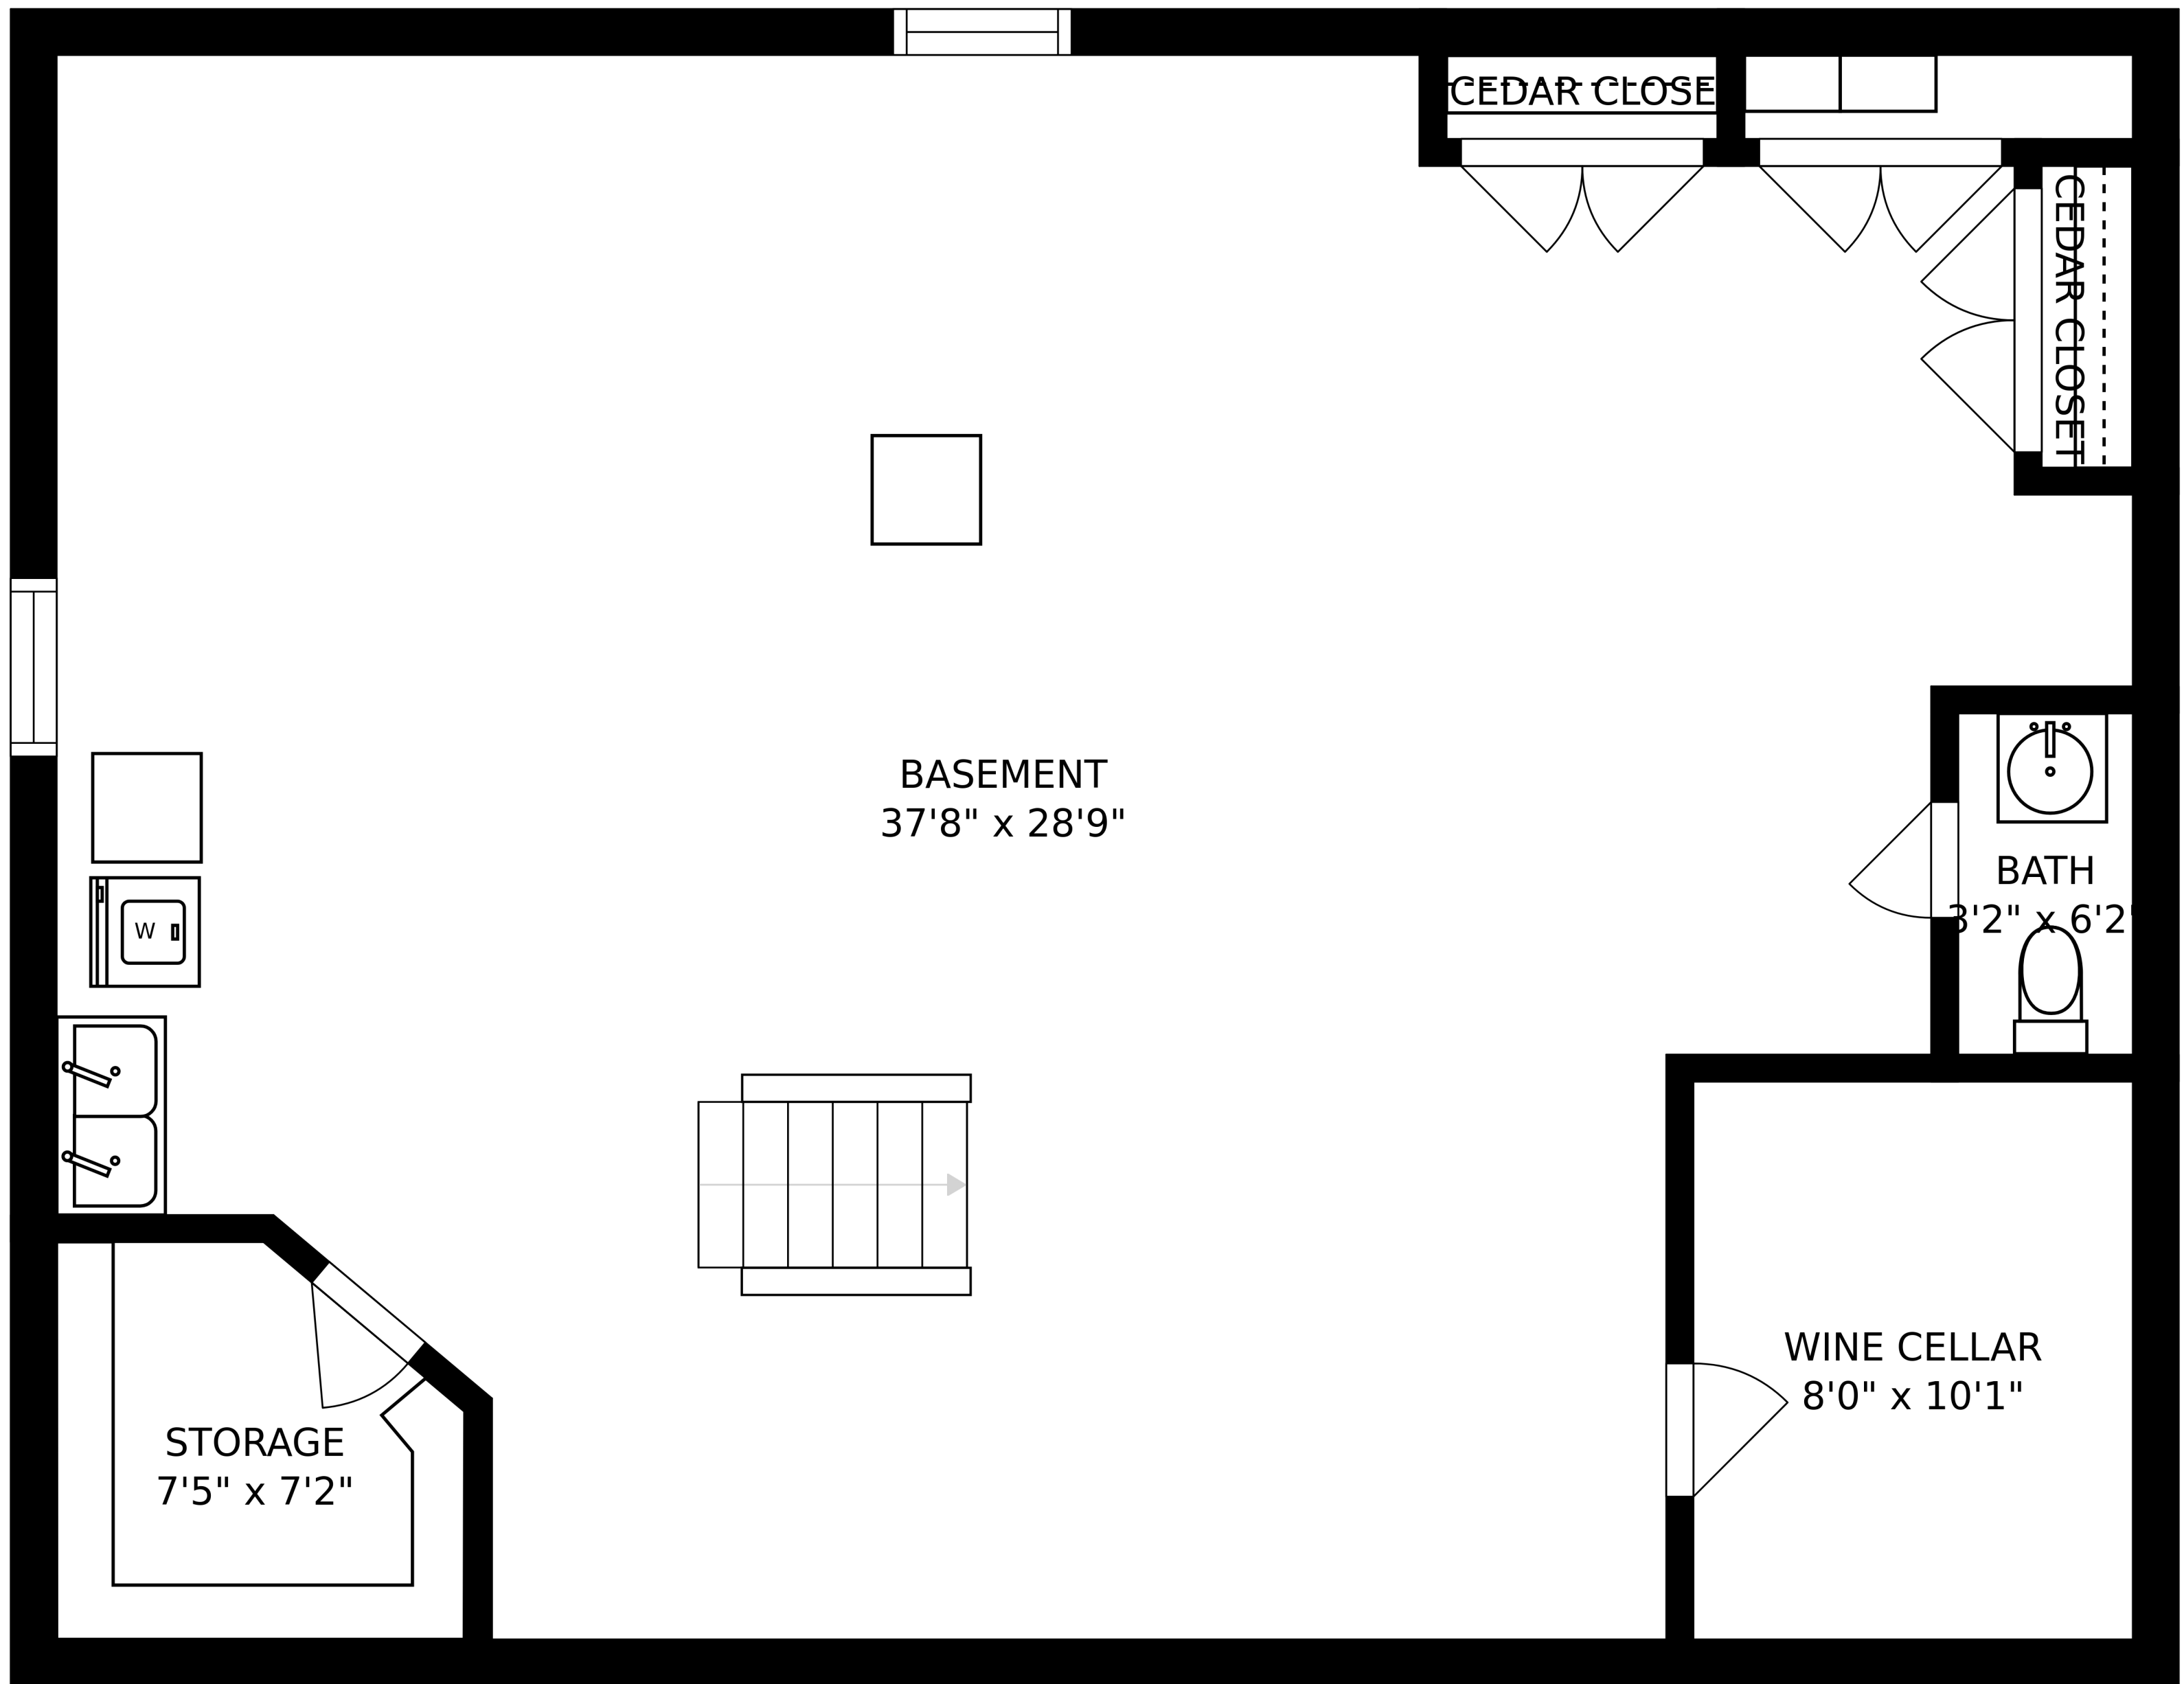

BLUESTONE PATIO  
59'7" x 28'9"

SIZES AND DIMENSIONS ARE APPROXIMATE, ACTUAL MAY VARY.

SIZES AND DIMENSIONS ARE APPROXIMATE, ACTUAL MAY VARY.

BLUESTONE PATIO  
59'7" x 28'9"

SIZES AND DIMENSIONS ARE APPROXIMATE, ACTUAL MAY VARY.

SIZES AND DIMENSIONS ARE APPROXIMATE, ACTUAL MAY VARY.