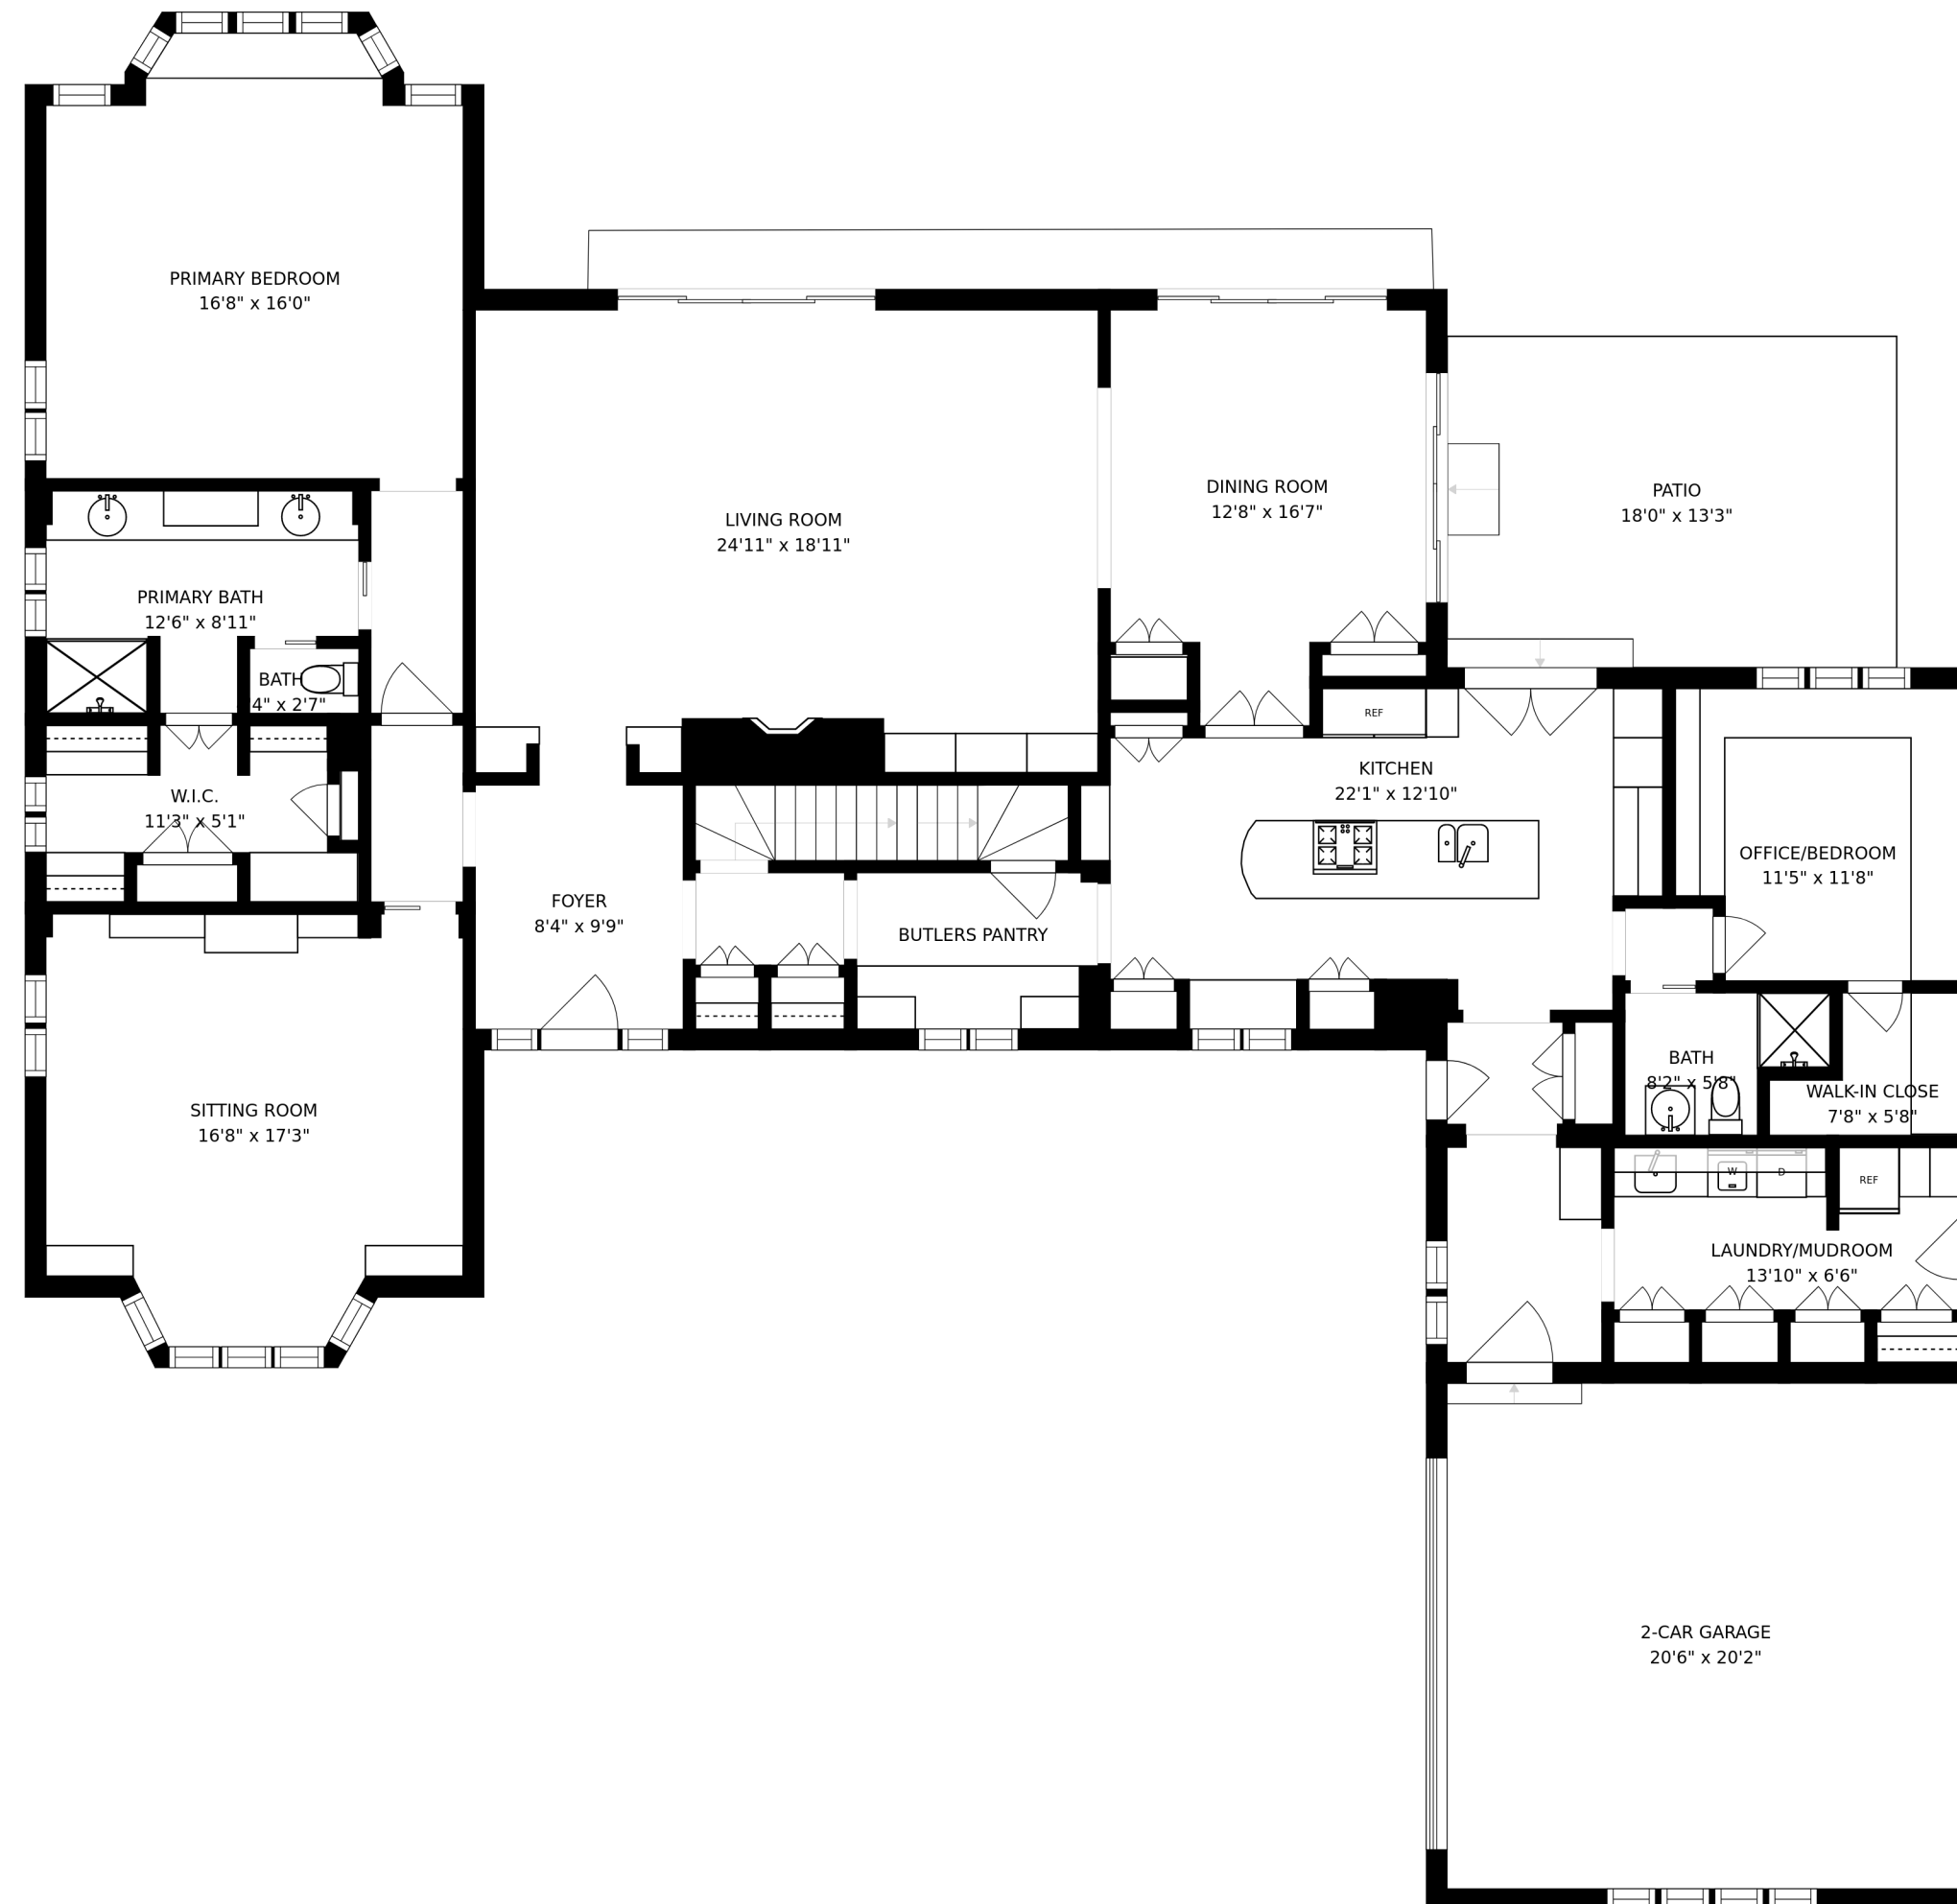

BLUESTONE PATIO  
59'7" x 28'9"

SIZES AND DIMENSIONS ARE APPROXIMATE, ACTUAL MAY VARY.

SIZES AND DIMENSIONS ARE APPROXIMATE, ACTUAL MAY VARY.

BLUESTONE PATIO  
59'7" x 28'9"

SIZES AND DIMENSIONS ARE APPROXIMATE, ACTUAL MAY VARY.

SIZES AND DIMENSIONS ARE APPROXIMATE, ACTUAL MAY VARY.