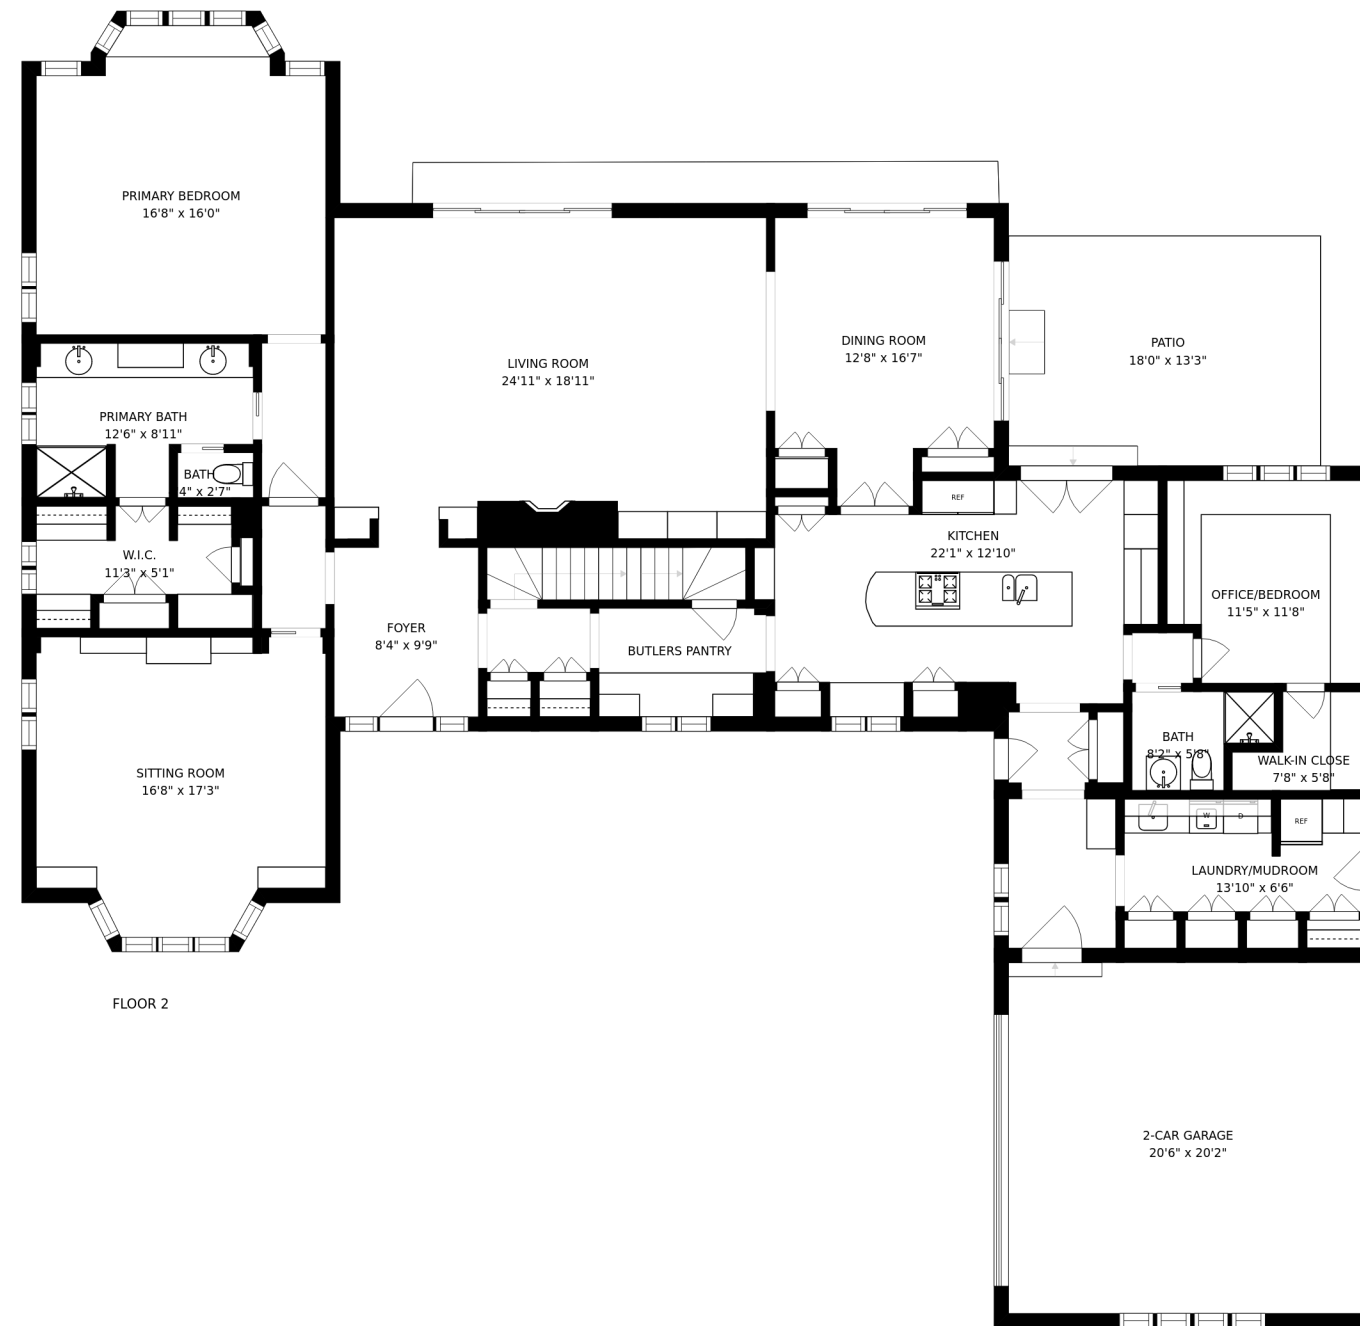

BLUESTONE PATIO  
59'7" x 28'9"

SIZES AND DIMENSIONS ARE APPROXIMATE, ACTUAL MAY VARY.

SIZES AND DIMENSIONS ARE APPROXIMATE, ACTUAL MAY VARY.

BLUESTONE PATIO  
59'7" x 28'9"

SIZES AND DIMENSIONS ARE APPROXIMATE, ACTUAL MAY VARY.

SIZES AND DIMENSIONS ARE APPROXIMATE, ACTUAL MAY VARY.