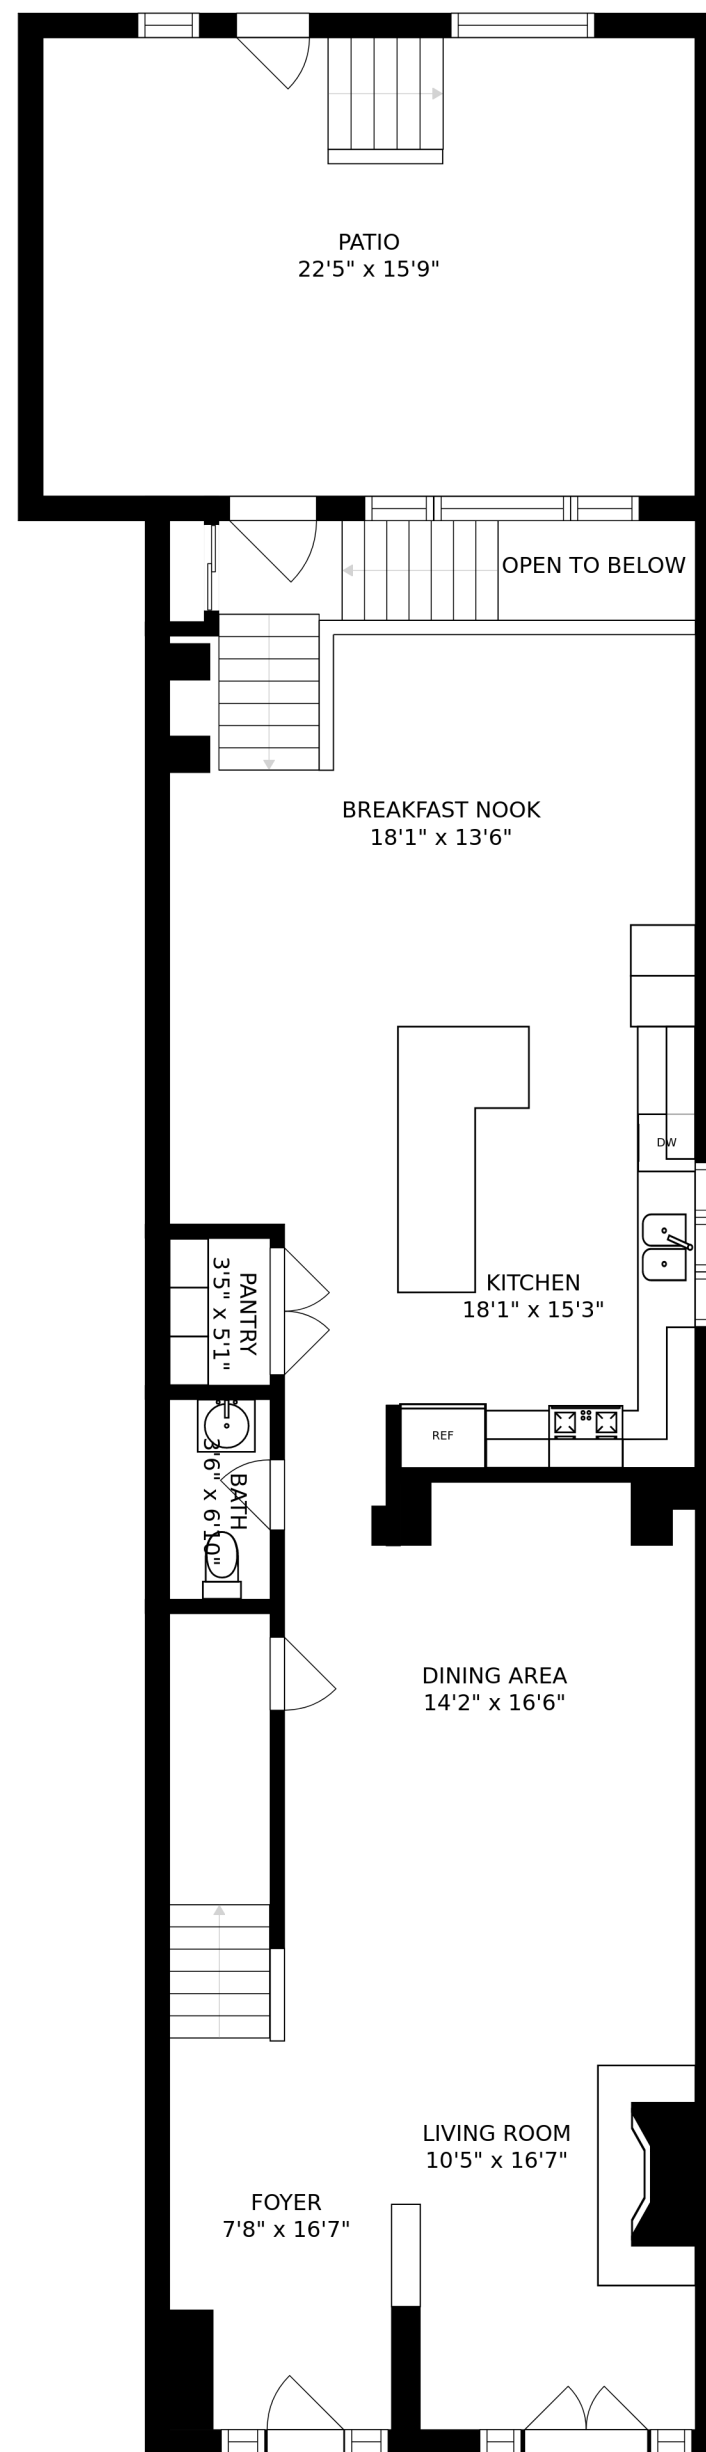

FLOOR 1

FLOOR 2

FLOOR 3

FLOOR 4

SIZES AND DIMENSIONS ARE APPROXIMATE, ACTUAL MAY VARY.

SIZES AND DIMENSIONS ARE APPROXIMATE, ACTUAL MAY VARY.

ROOF-TOP DECK
19'0" x 19'4"

SIZES AND DIMENSIONS ARE APPROXIMATE, ACTUAL MAY VARY.

SIZES AND DIMENSIONS ARE APPROXIMATE, ACTUAL MAY VARY.

SIZES AND DIMENSIONS ARE APPROXIMATE, ACTUAL MAY VARY.