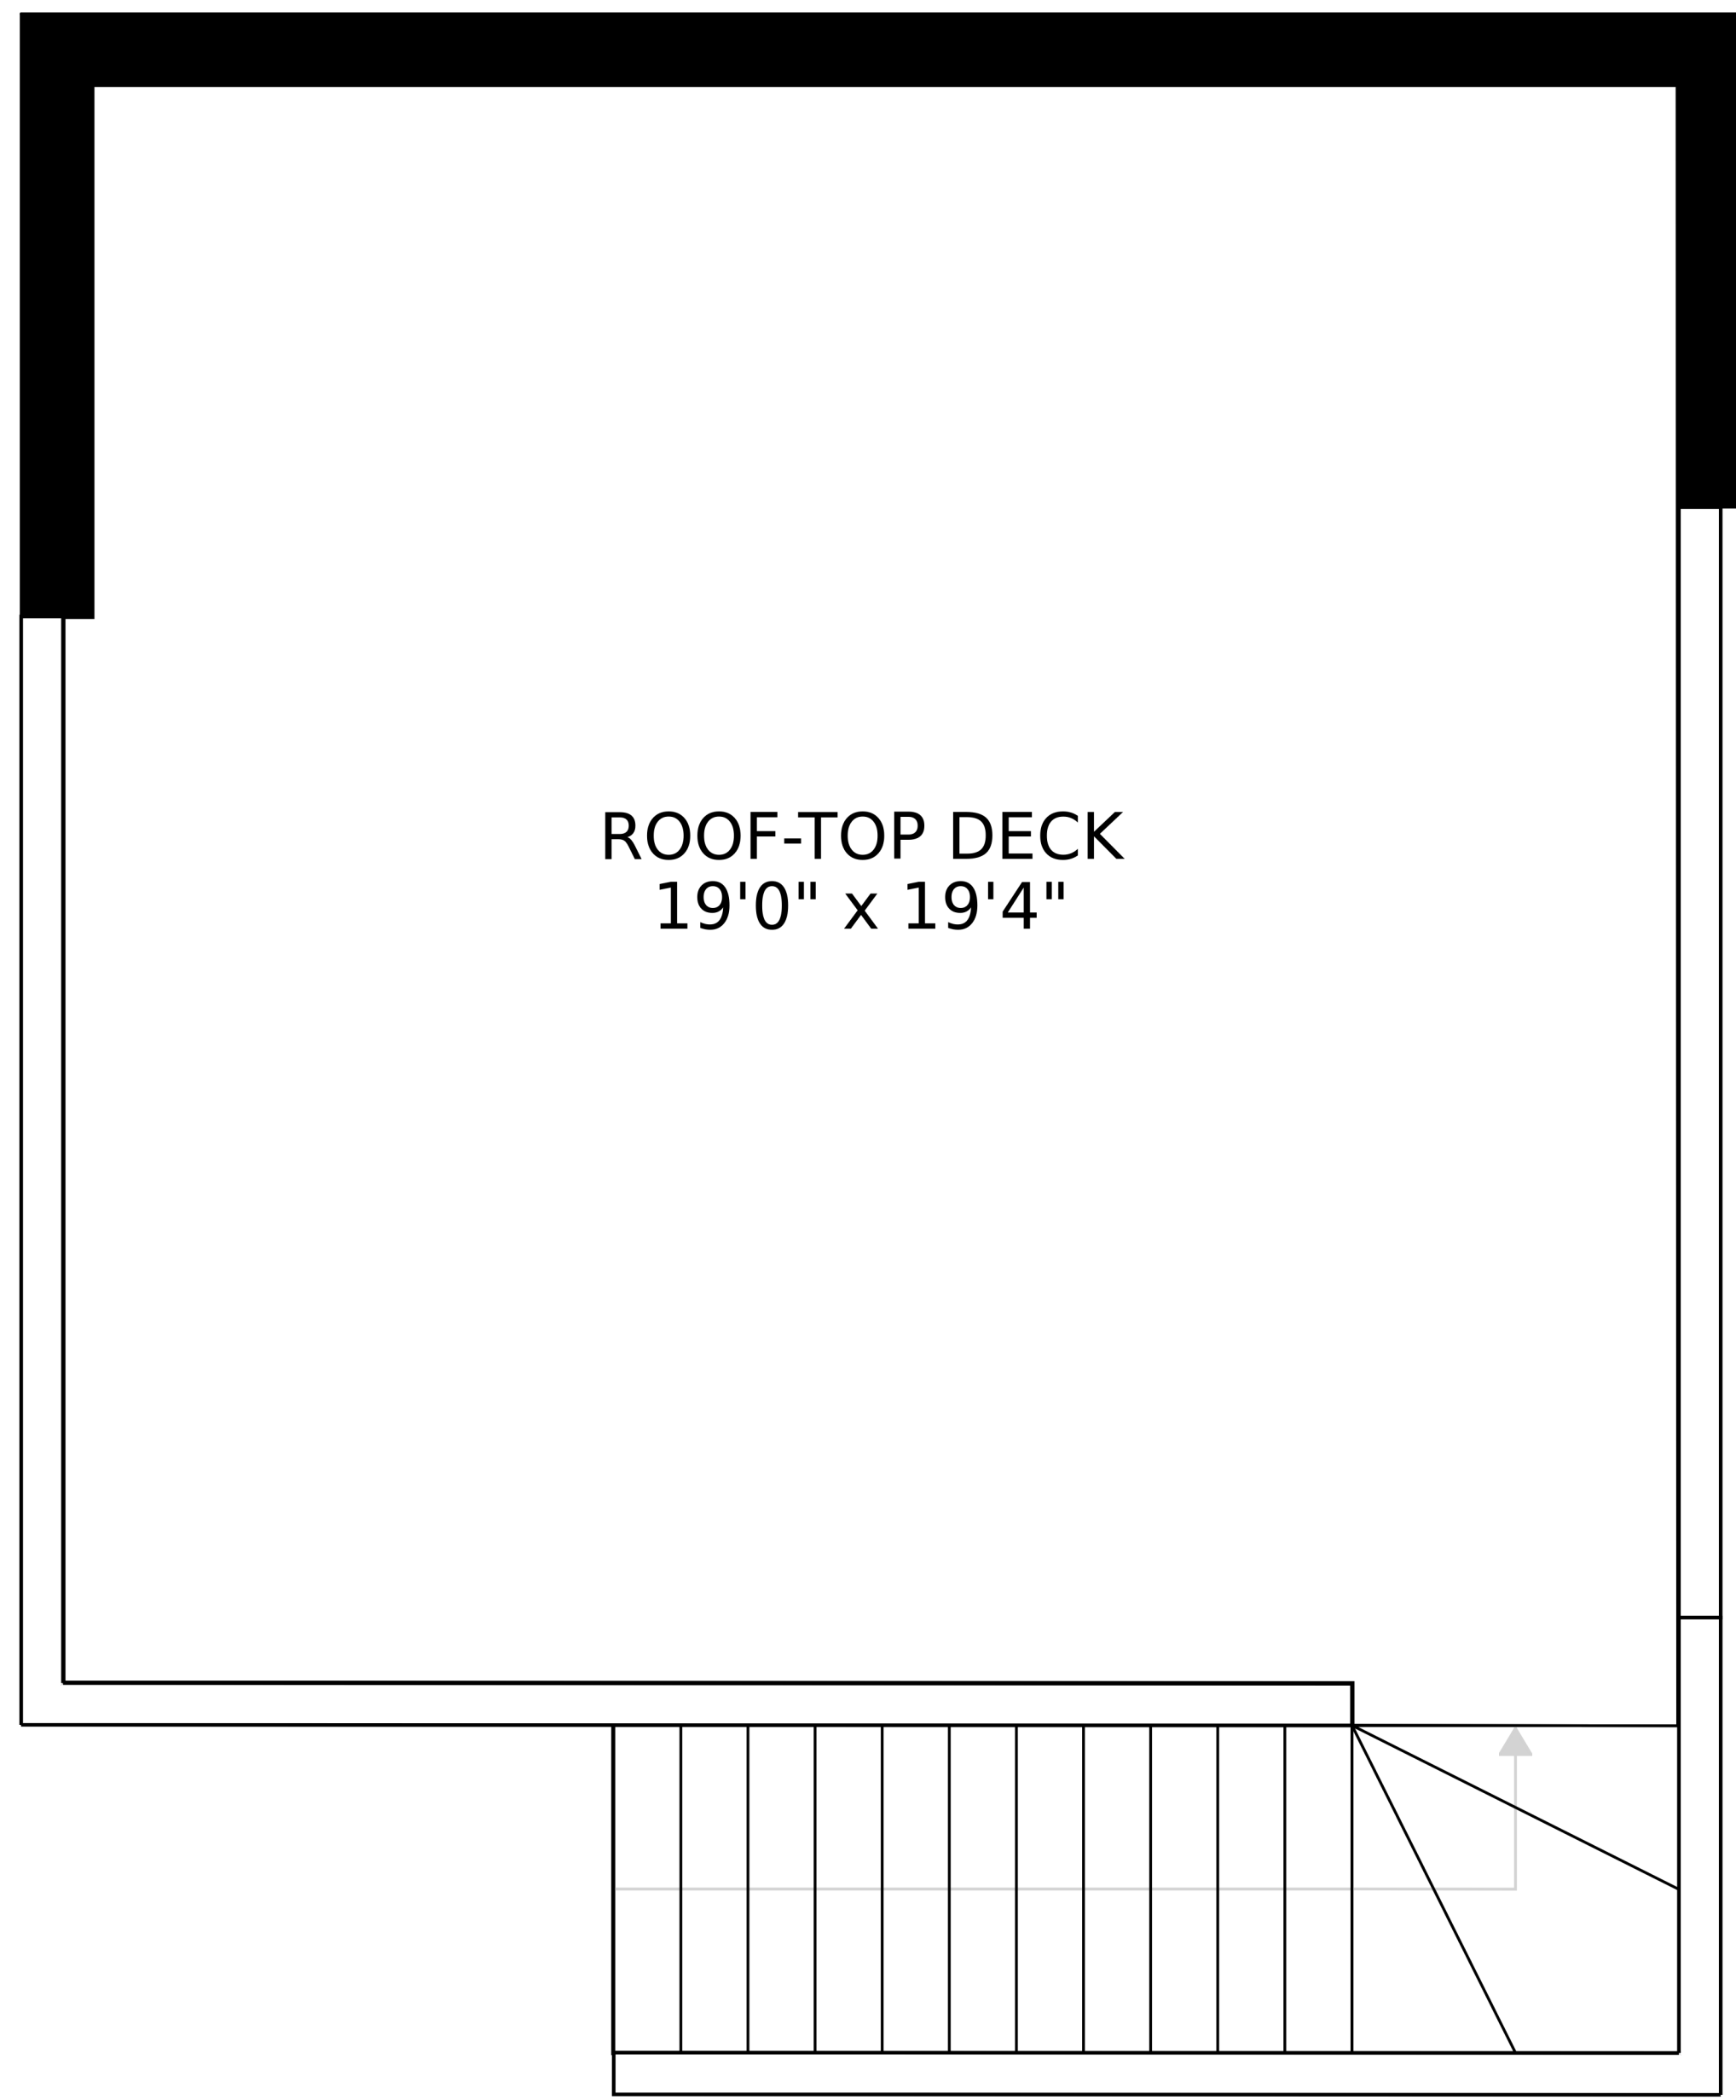

FLOOR 1

FLOOR 2

FLOOR 3

FLOOR 4

SIZES AND DIMENSIONS ARE APPROXIMATE, ACTUAL MAY VARY.

SIZES AND DIMENSIONS ARE APPROXIMATE, ACTUAL MAY VARY.

ROOF-TOP DECK
19'0" x 19'4"

SIZES AND DIMENSIONS ARE APPROXIMATE, ACTUAL MAY VARY.

SIZES AND DIMENSIONS ARE APPROXIMATE, ACTUAL MAY VARY.

SIZES AND DIMENSIONS ARE APPROXIMATE, ACTUAL MAY VARY.