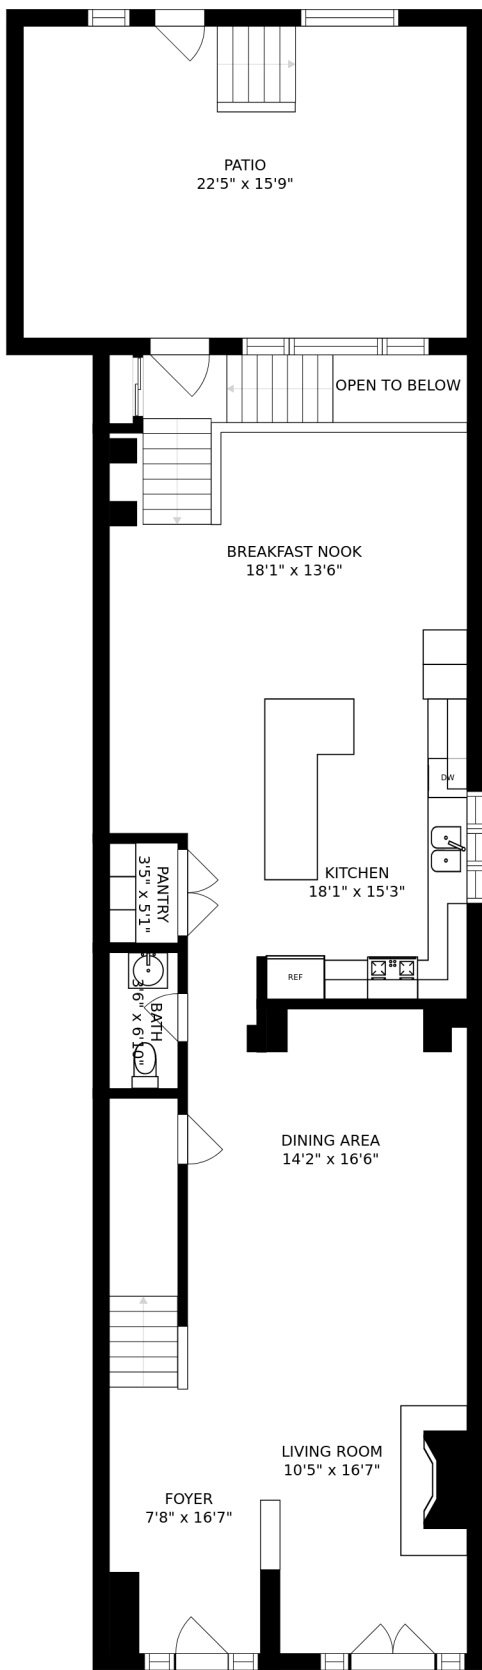

FLOOR 1

FLOOR 2

FLOOR 3

FLOOR 4

SIZES AND DIMENSIONS ARE APPROXIMATE, ACTUAL MAY VARY.

SIZES AND DIMENSIONS ARE APPROXIMATE, ACTUAL MAY VARY.

ROOF-TOP DECK
19'0" x 19'4"

SIZES AND DIMENSIONS ARE APPROXIMATE, ACTUAL MAY VARY.

SIZES AND DIMENSIONS ARE APPROXIMATE, ACTUAL MAY VARY.

SIZES AND DIMENSIONS ARE APPROXIMATE, ACTUAL MAY VARY.