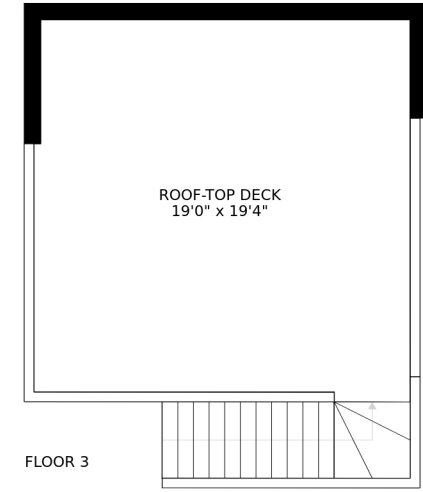

FLOOR 1

FLOOR 2

FLOOR 3

FLOOR 4

SIZES AND DIMENSIONS ARE APPROXIMATE, ACTUAL MAY VARY.

SIZES AND DIMENSIONS ARE APPROXIMATE, ACTUAL MAY VARY.

ROOF-TOP DECK
19'0" x 19'4"

SIZES AND DIMENSIONS ARE APPROXIMATE, ACTUAL MAY VARY.

SIZES AND DIMENSIONS ARE APPROXIMATE, ACTUAL MAY VARY.

SIZES AND DIMENSIONS ARE APPROXIMATE, ACTUAL MAY VARY.