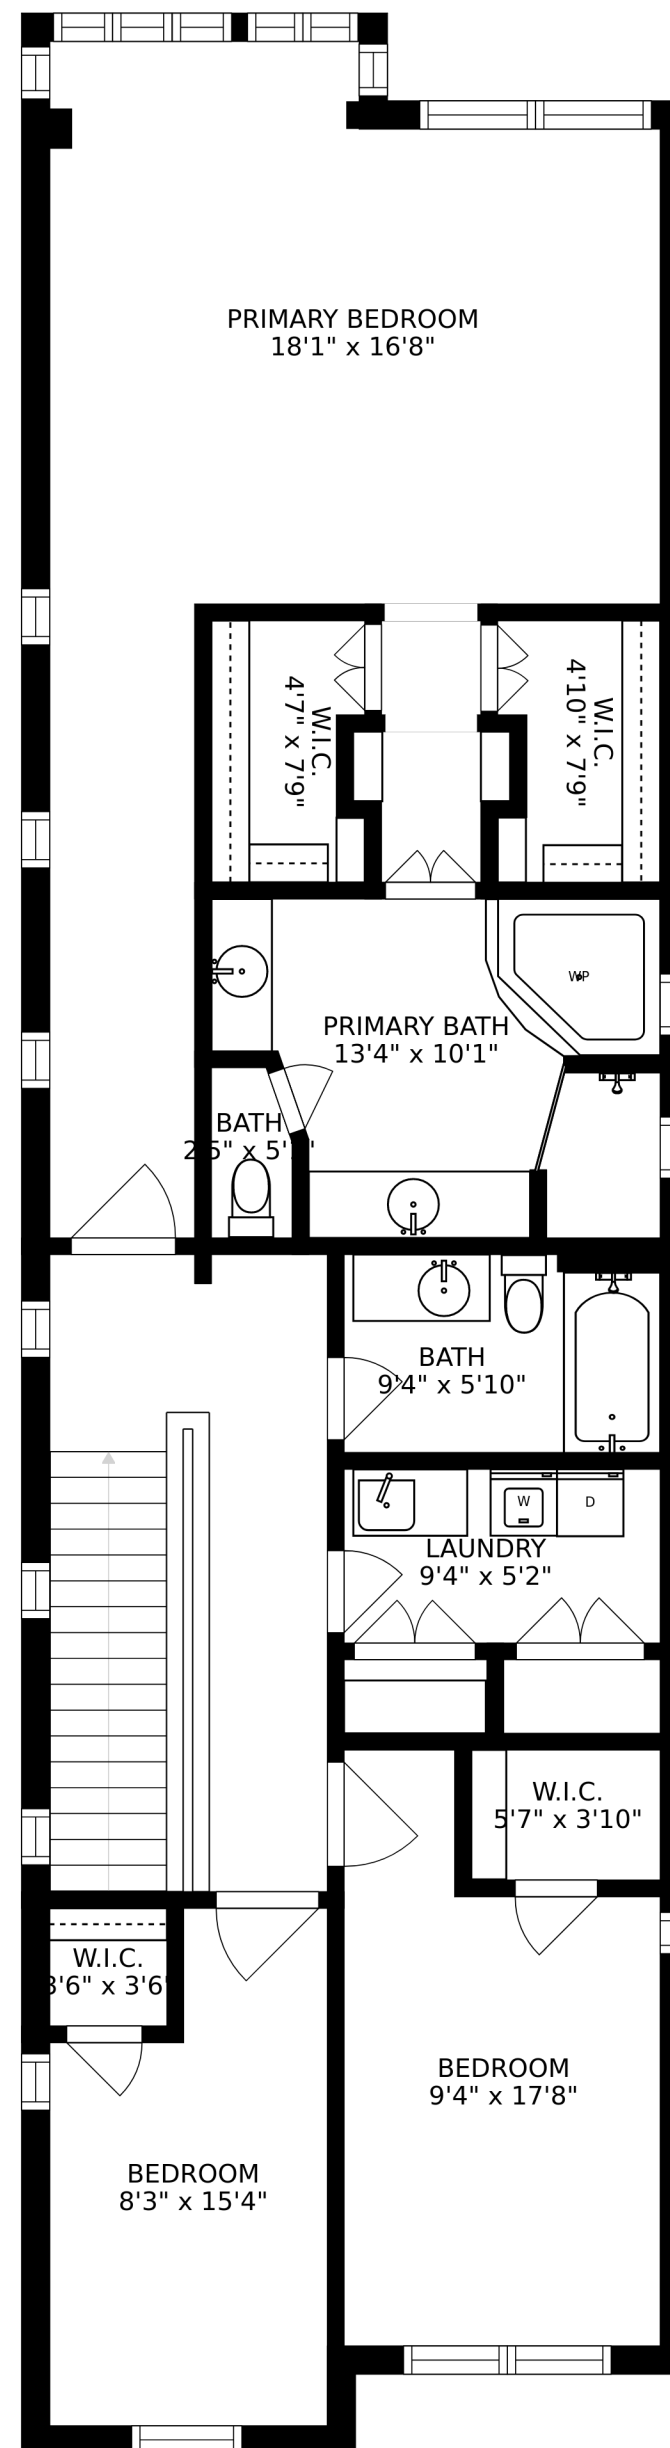

FLOOR 1

FLOOR 2

FLOOR 3

FLOOR 4

SIZES AND DIMENSIONS ARE APPROXIMATE, ACTUAL MAY VARY.

SIZES AND DIMENSIONS ARE APPROXIMATE, ACTUAL MAY VARY.

ROOF-TOP DECK
19'0" x 19'4"

SIZES AND DIMENSIONS ARE APPROXIMATE, ACTUAL MAY VARY.

SIZES AND DIMENSIONS ARE APPROXIMATE, ACTUAL MAY VARY.

SIZES AND DIMENSIONS ARE APPROXIMATE, ACTUAL MAY VARY.