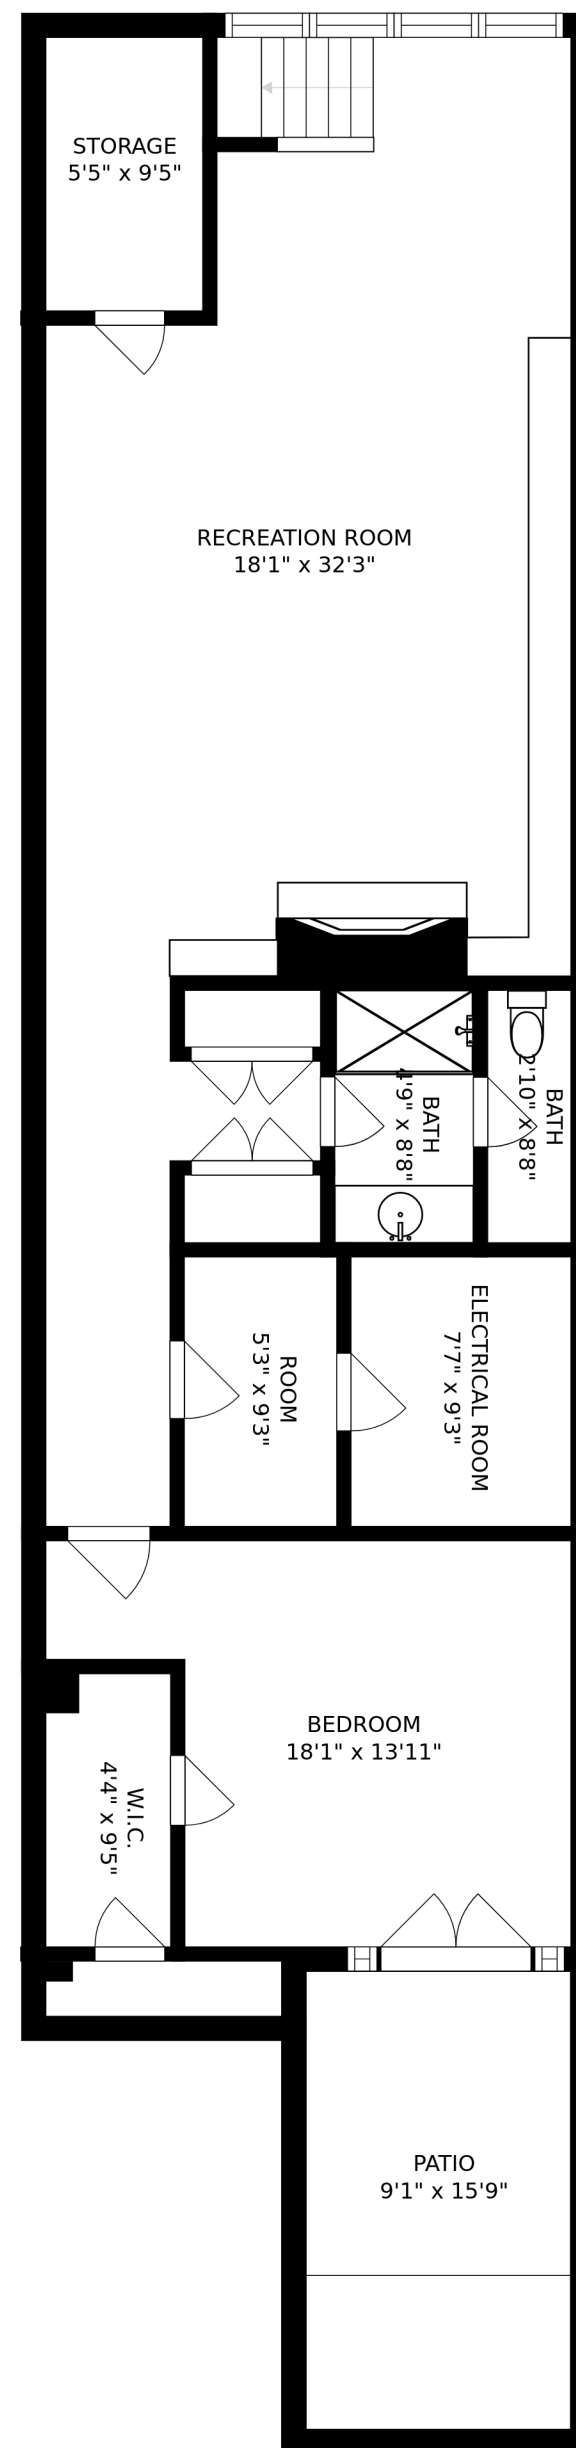

FLOOR 1

FLOOR 2

FLOOR 3

FLOOR 4

SIZES AND DIMENSIONS ARE APPROXIMATE, ACTUAL MAY VARY.

SIZES AND DIMENSIONS ARE APPROXIMATE, ACTUAL MAY VARY.

ROOF-TOP DECK
19'0" x 19'4"

SIZES AND DIMENSIONS ARE APPROXIMATE, ACTUAL MAY VARY.

SIZES AND DIMENSIONS ARE APPROXIMATE, ACTUAL MAY VARY.

SIZES AND DIMENSIONS ARE APPROXIMATE, ACTUAL MAY VARY.