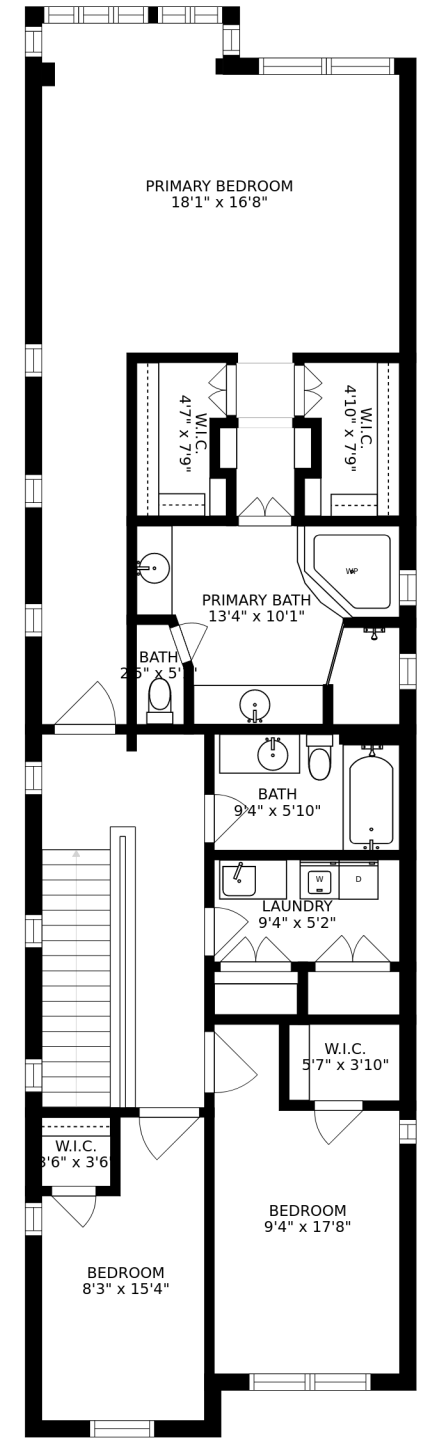

FLOOR 1

FLOOR 2

FLOOR 3

FLOOR 4

SIZES AND DIMENSIONS ARE APPROXIMATE, ACTUAL MAY VARY.

SIZES AND DIMENSIONS ARE APPROXIMATE, ACTUAL MAY VARY.

ROOF-TOP DECK
19'0" x 19'4"

SIZES AND DIMENSIONS ARE APPROXIMATE, ACTUAL MAY VARY.

SIZES AND DIMENSIONS ARE APPROXIMATE, ACTUAL MAY VARY.

SIZES AND DIMENSIONS ARE APPROXIMATE, ACTUAL MAY VARY.