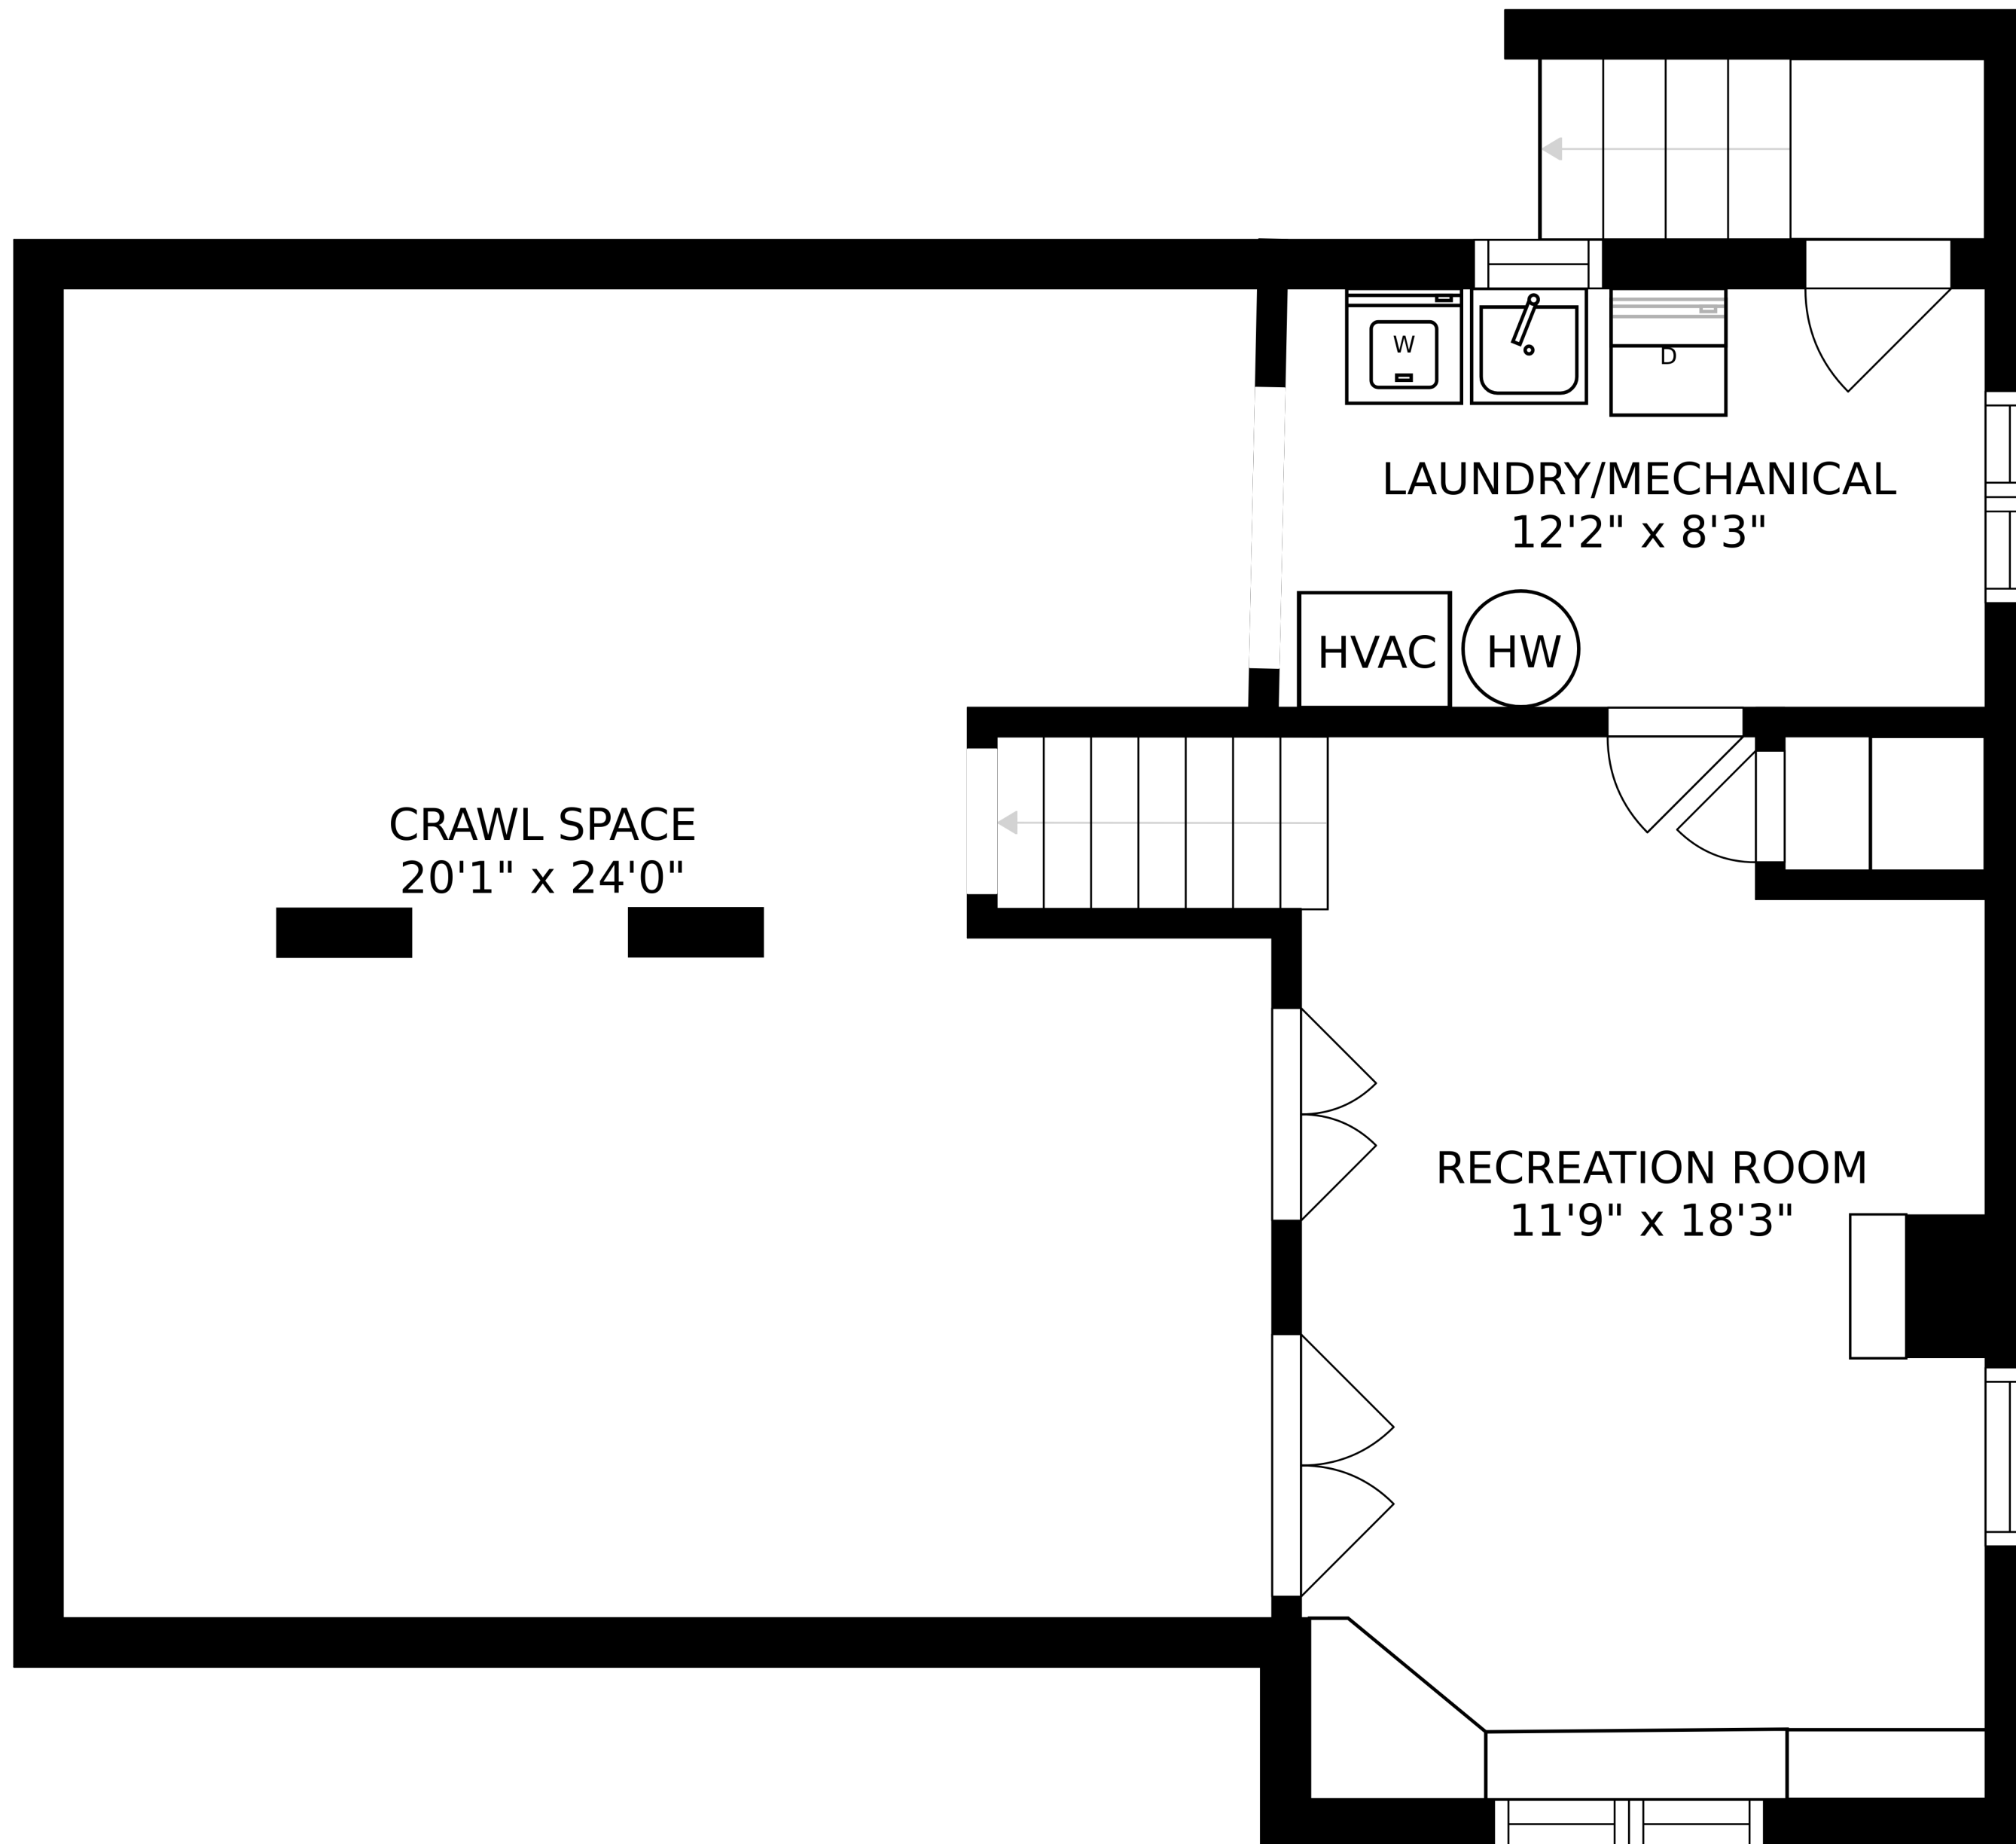

SIZES AND DIMENSIONS ARE APPROXIMATE, ACTUAL MAY VARY.

PRIMARY BEDROOM  
14'9" x 18'2"

W.I.C.  
5'6" x 8'0"

ATTIC STORAGE  
12'4" x 12'0"

SIZES AND DIMENSIONS ARE APPROXIMATE, ACTUAL MAY VARY.

SIZES AND DIMENSIONS ARE APPROXIMATE, ACTUAL MAY VARY.

SIZES AND DIMENSIONS ARE APPROXIMATE, ACTUAL MAY VARY.