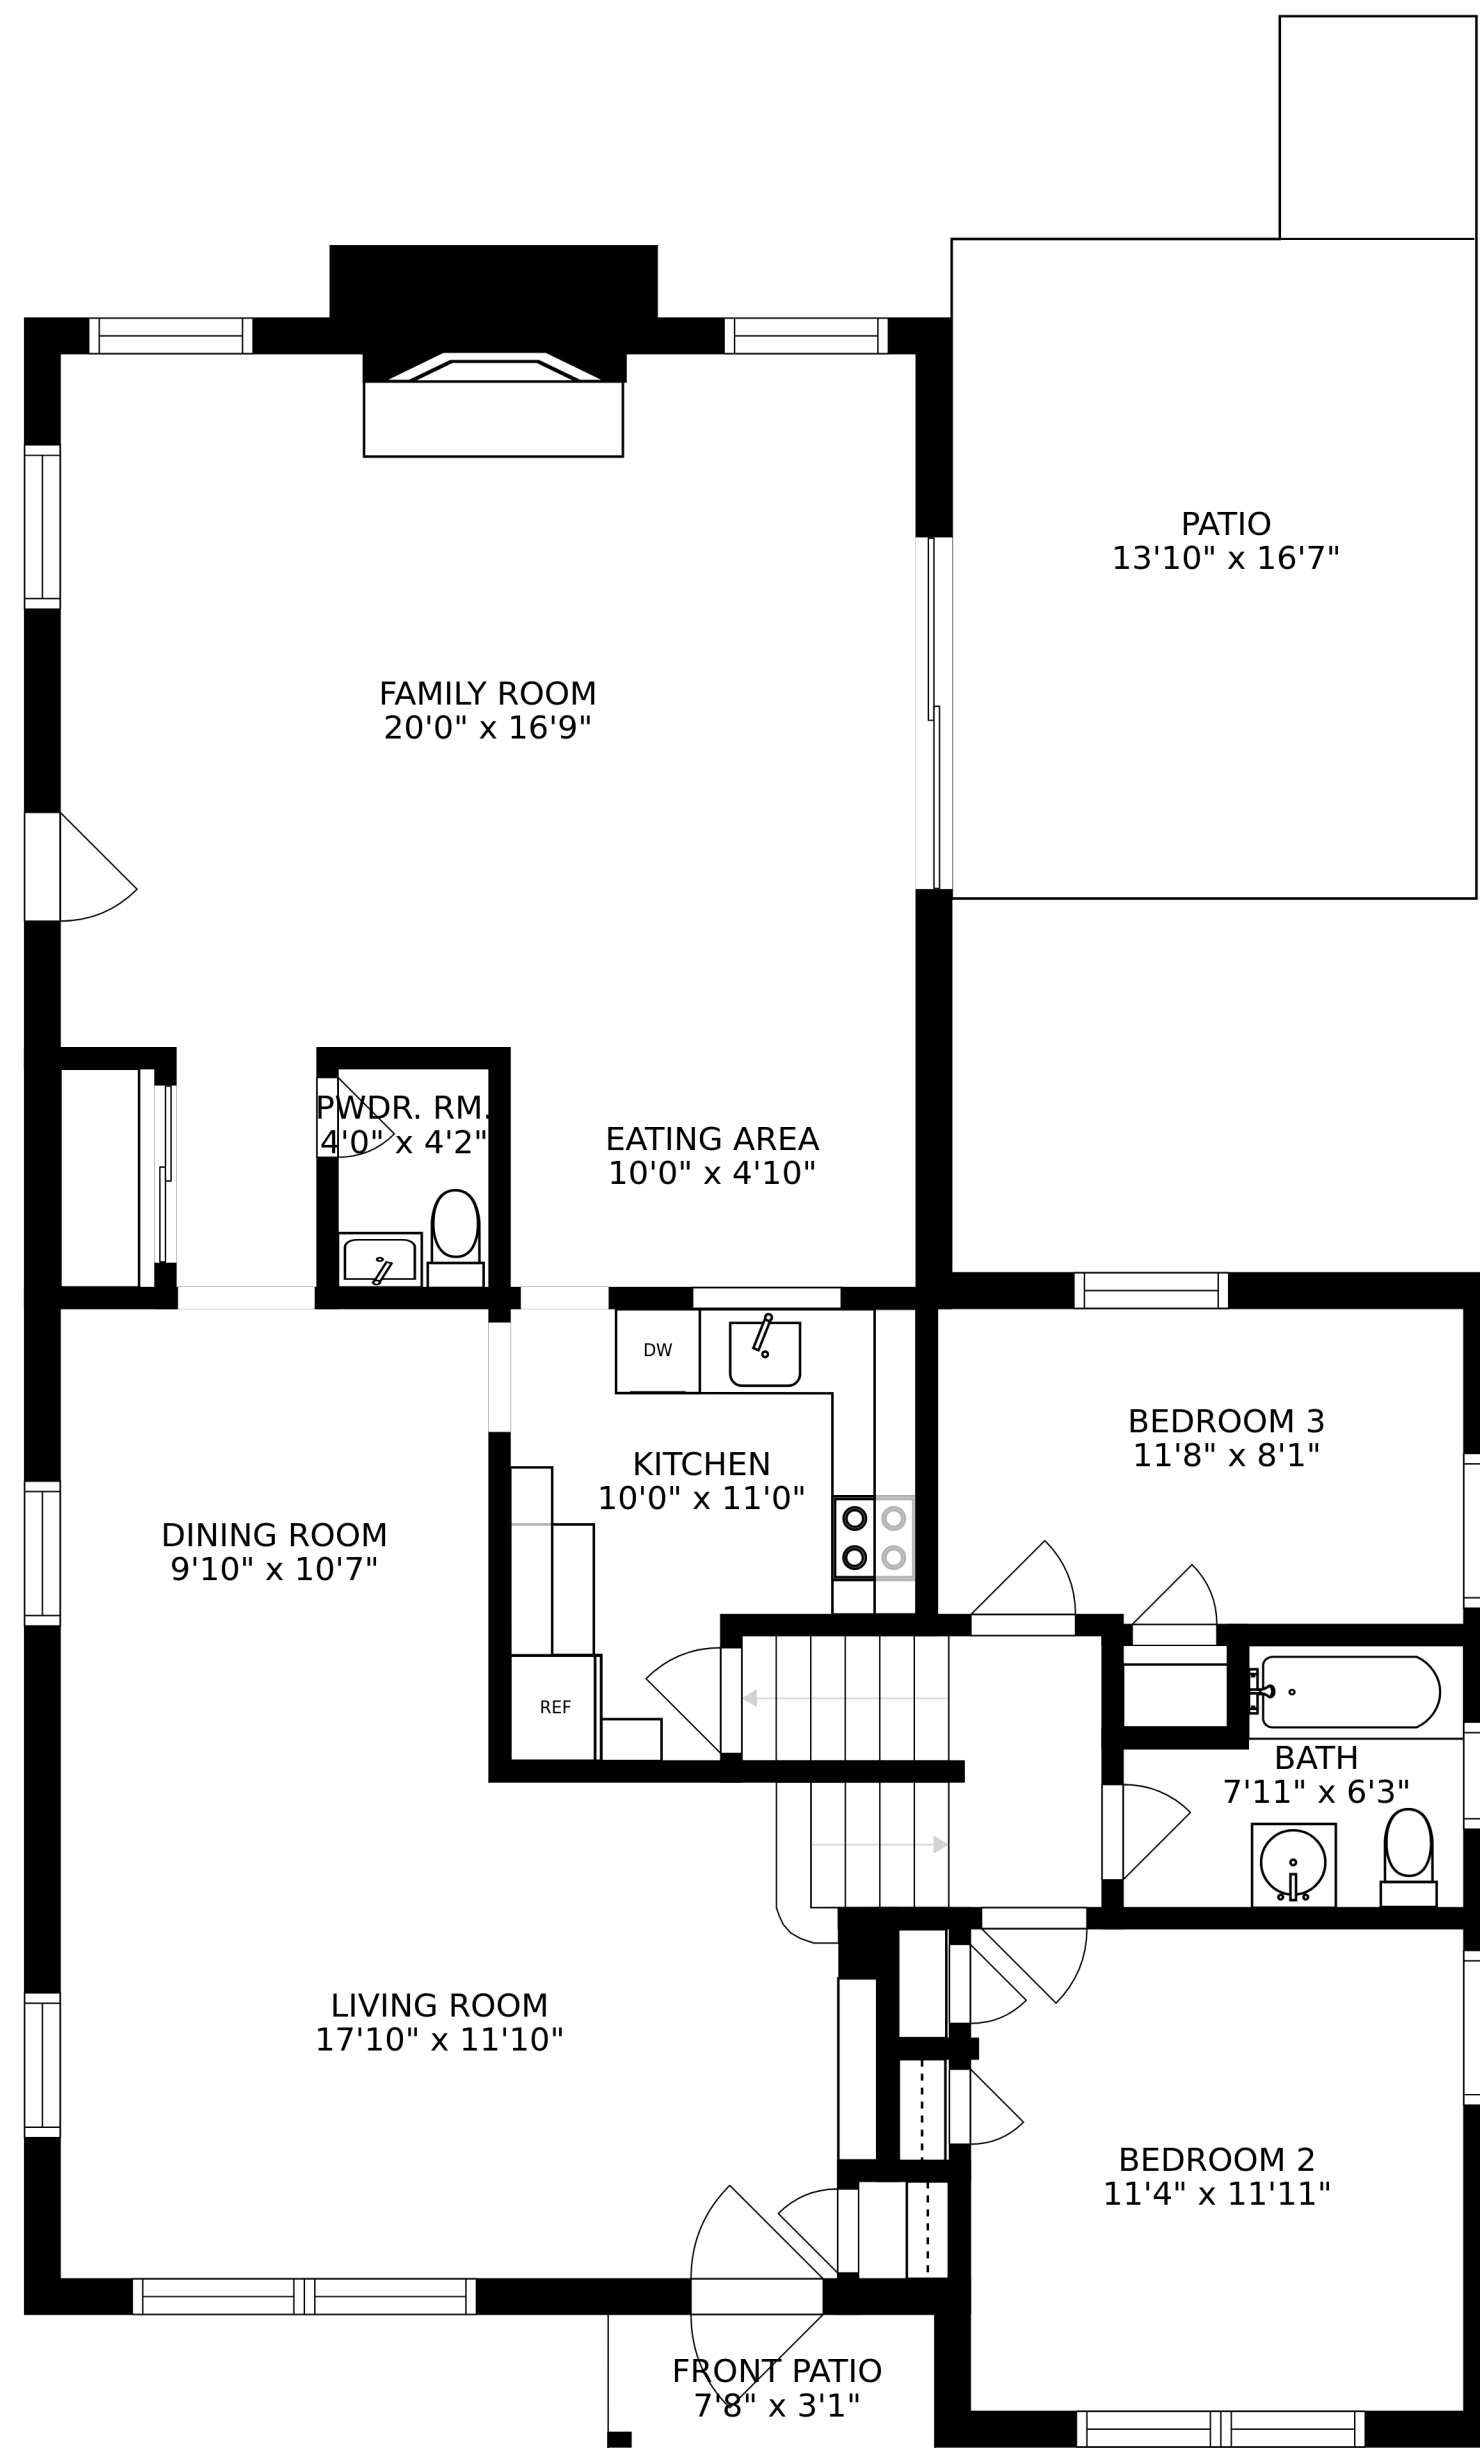

SIZES AND DIMENSIONS ARE APPROXIMATE, ACTUAL MAY VARY.

PRIMARY BEDROOM  
14'9" x 18'2"

W.I.C.  
5'6" x 8'0"

ATTIC STORAGE  
12'4" x 12'0"

SIZES AND DIMENSIONS ARE APPROXIMATE, ACTUAL MAY VARY.

SIZES AND DIMENSIONS ARE APPROXIMATE, ACTUAL MAY VARY.

SIZES AND DIMENSIONS ARE APPROXIMATE, ACTUAL MAY VARY.