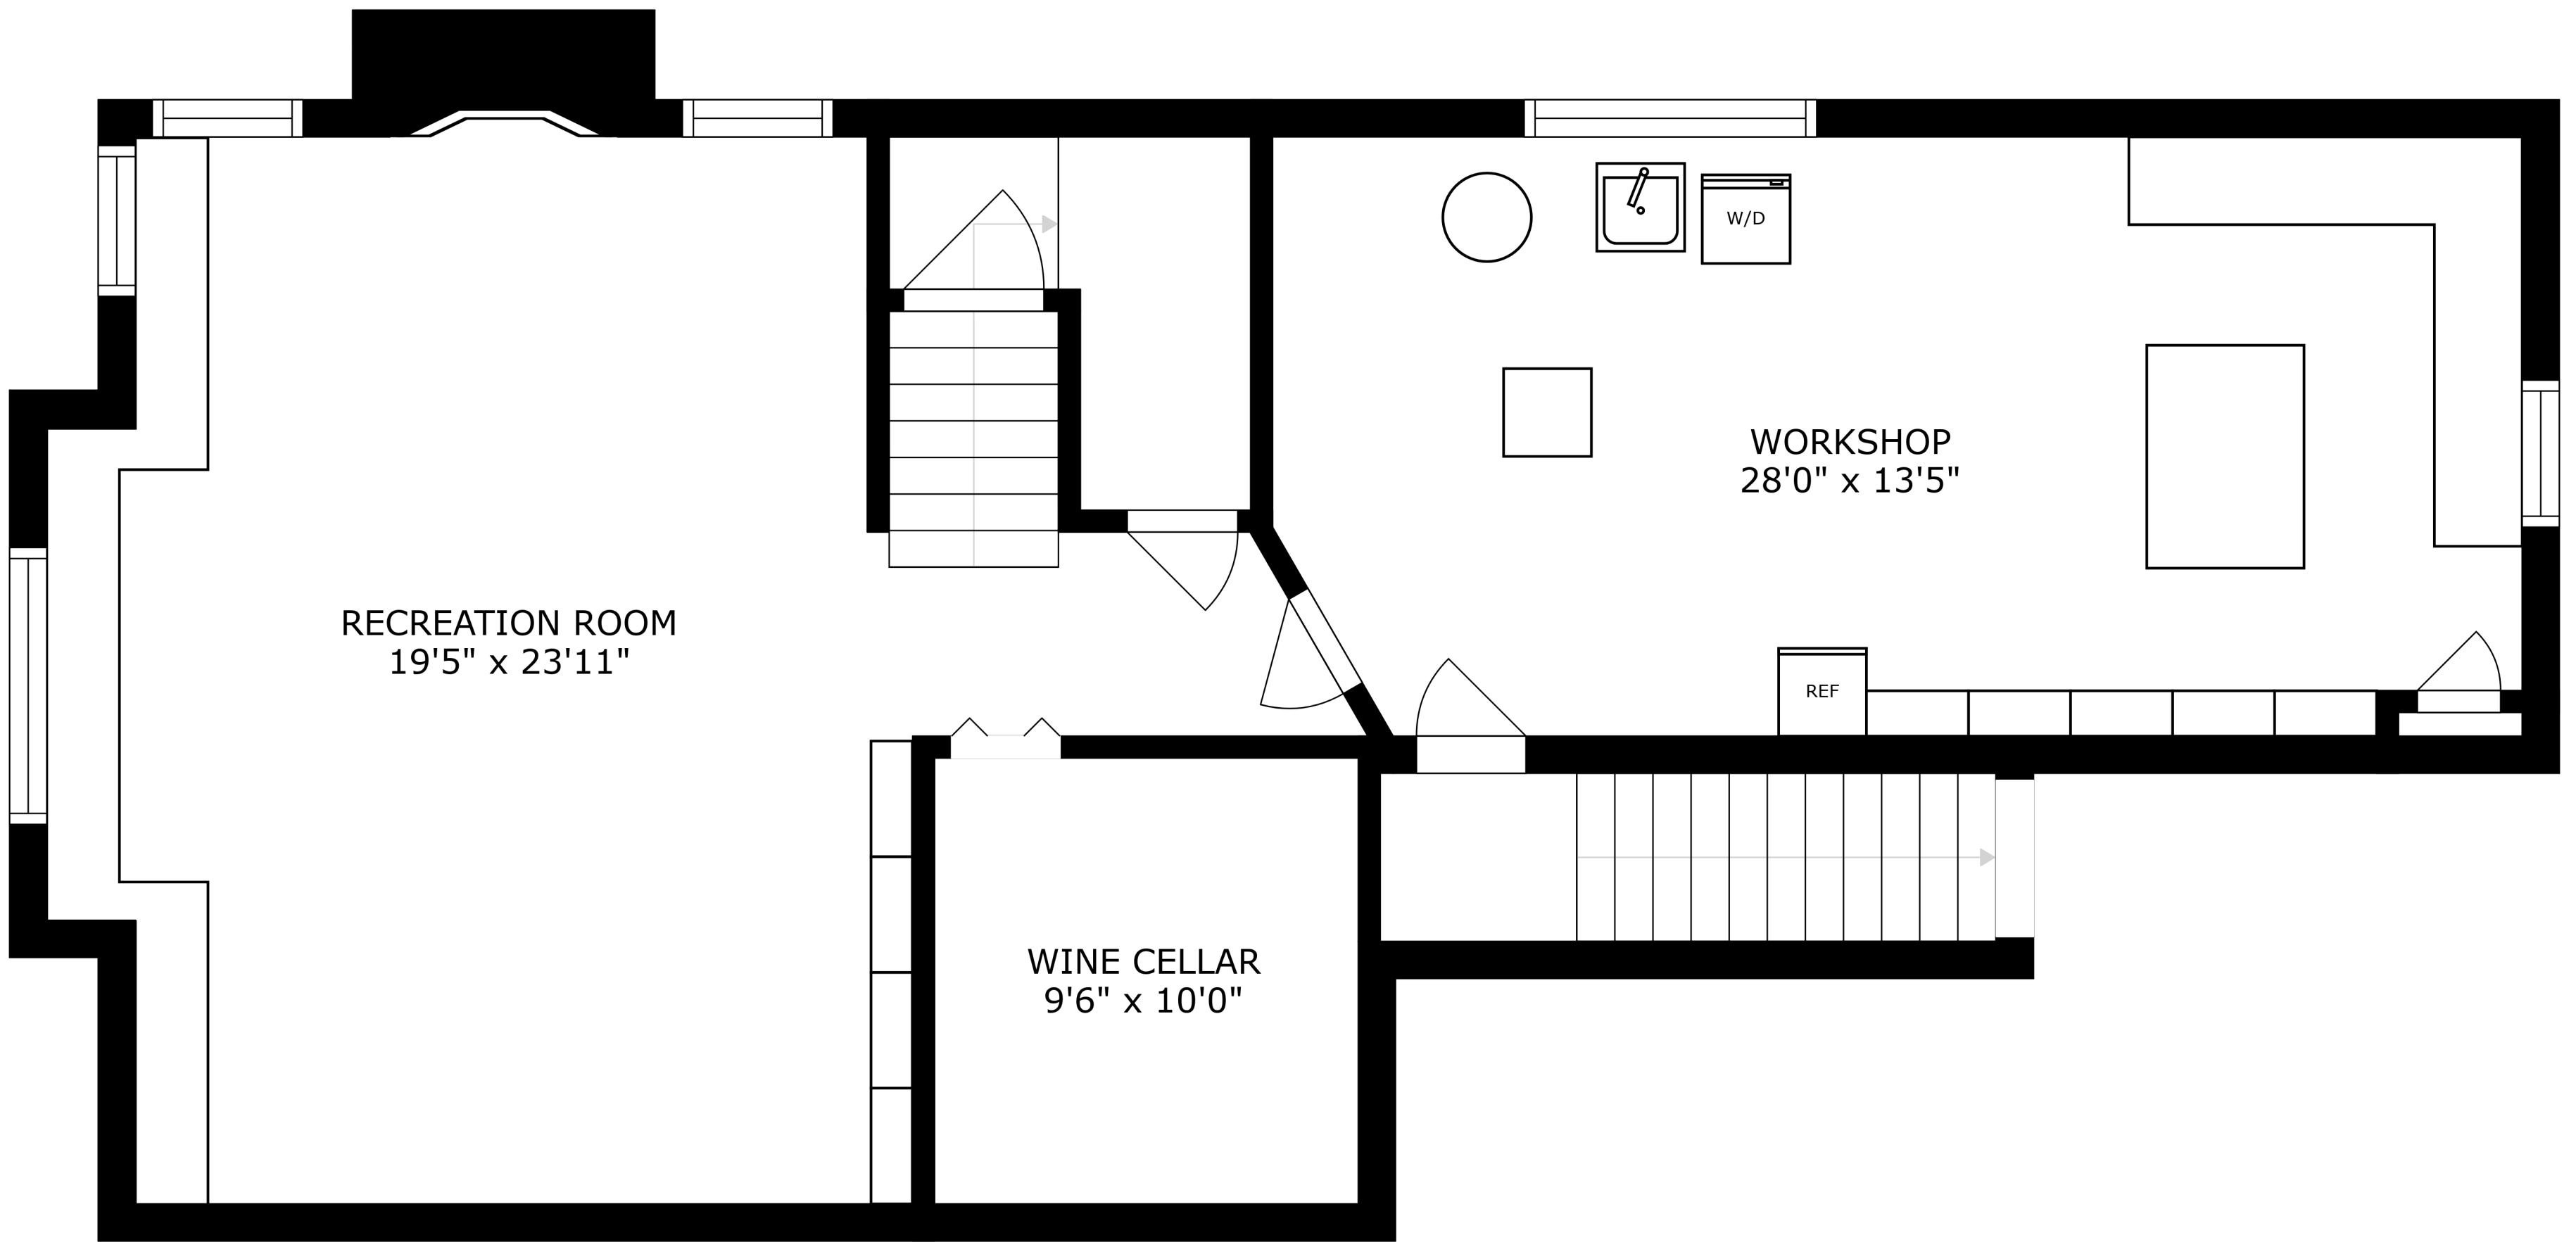

SIZES AND DIMENSIONS ARE APPROXIMATE, ACTUAL MAY VARY.

SIZES AND DIMENSIONS ARE APPROXIMATE, ACTUAL MAY VARY.

SIZES AND DIMENSIONS ARE APPROXIMATE, ACTUAL MAY VARY.

RECREATION ROOM
19'5" x 23'11"

WINE CELLAR
9'6" x 10'0"

WORKSHOP
28'0" x 13'5"