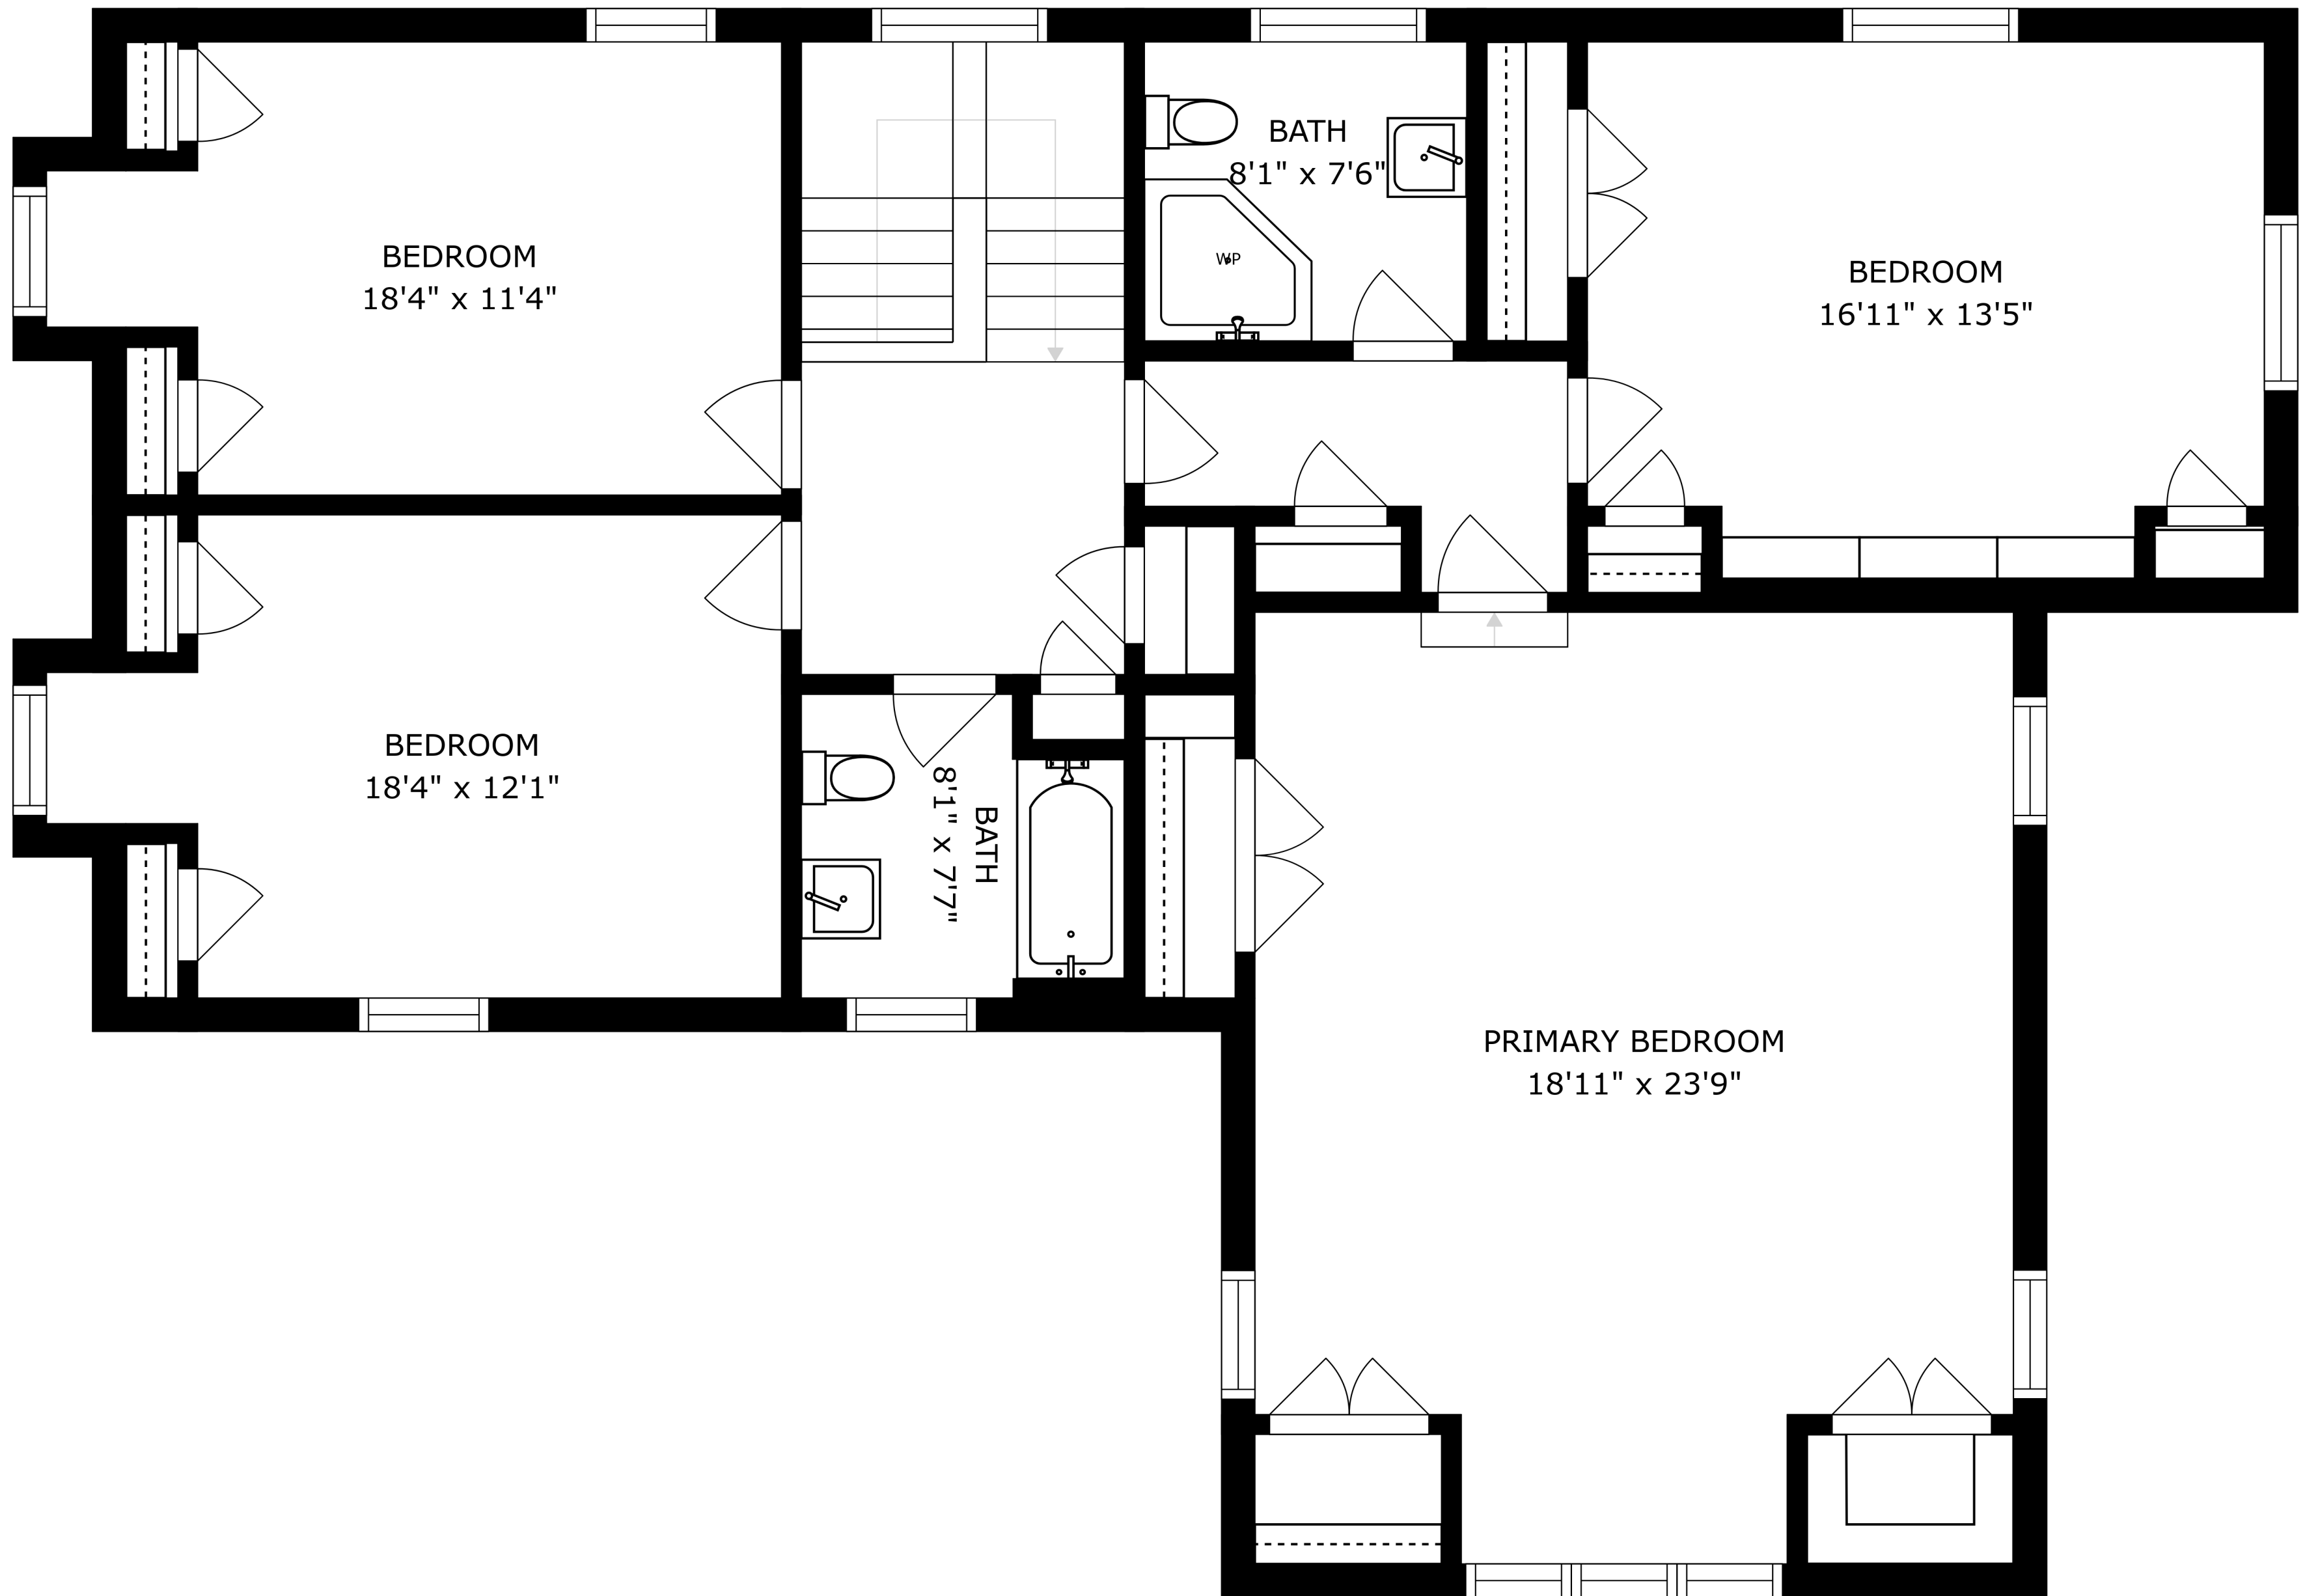

SIZES AND DIMENSIONS ARE APPROXIMATE, ACTUAL MAY VARY.

SIZES AND DIMENSIONS ARE APPROXIMATE, ACTUAL MAY VARY.

SIZES AND DIMENSIONS ARE APPROXIMATE, ACTUAL MAY VARY.

RECREATION ROOM
19'5" x 23'11"

WINE CELLAR
9'6" x 10'0"

WORKSHOP
28'0" x 13'5"