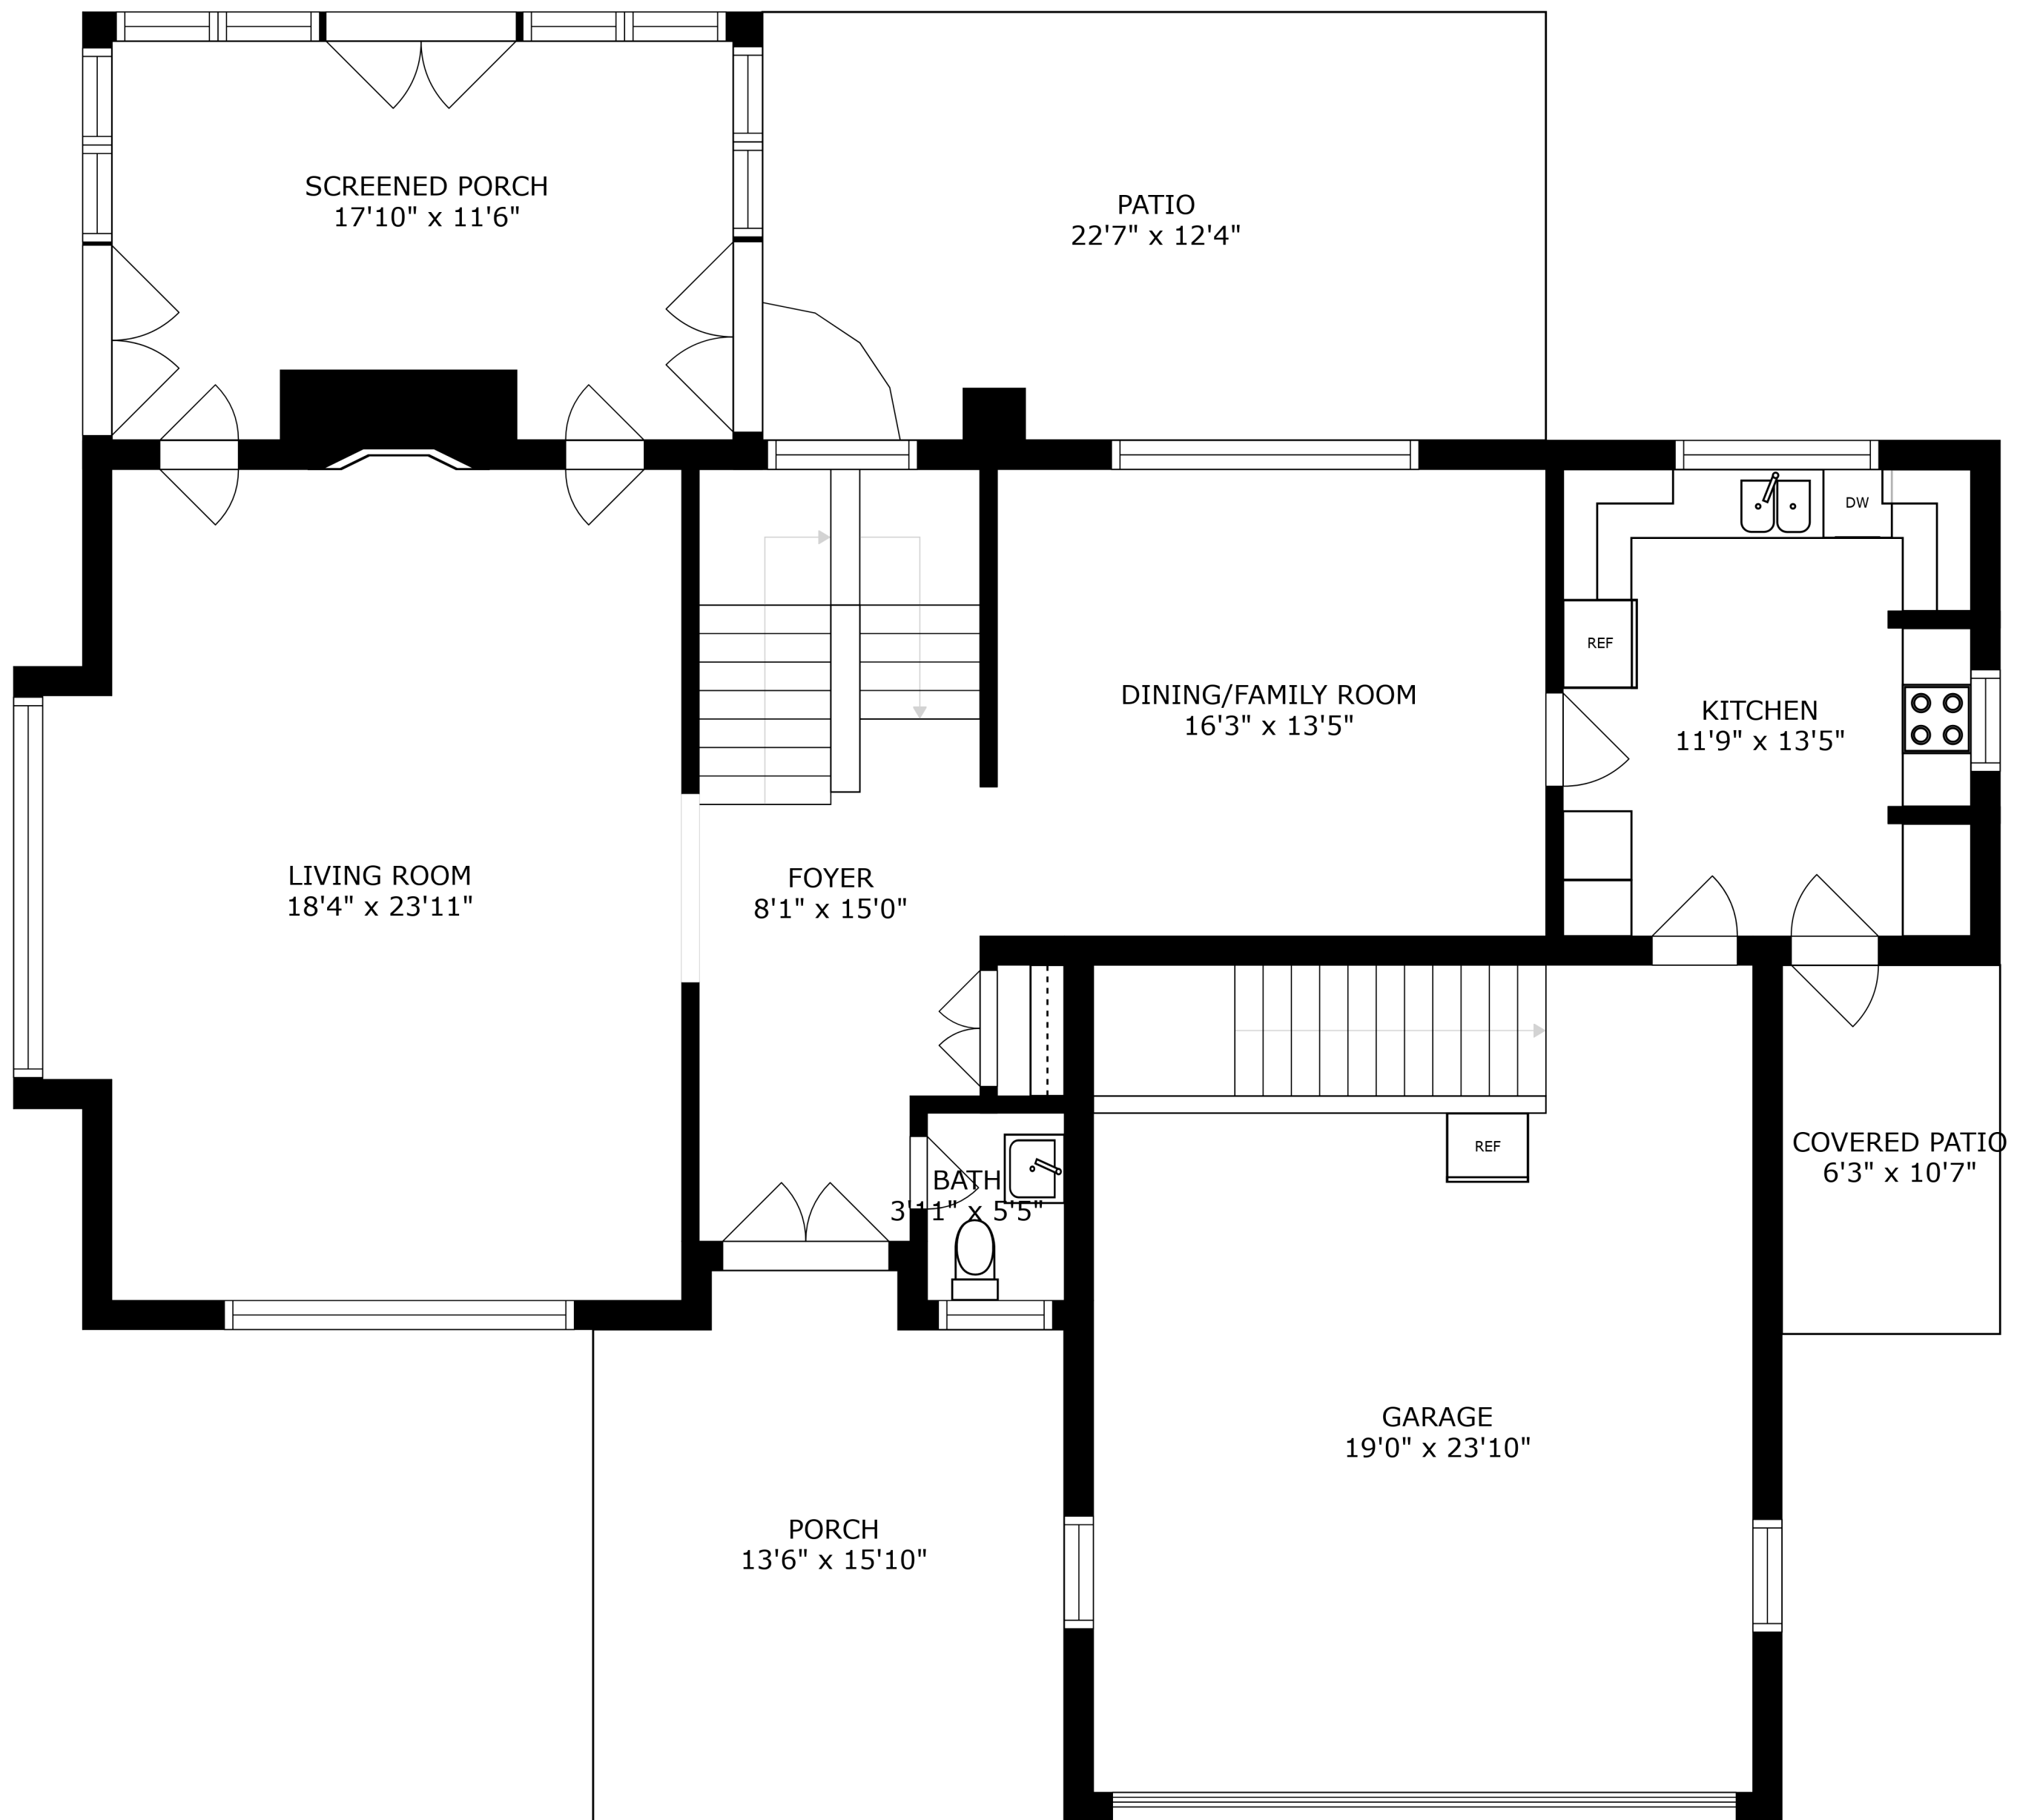

SIZES AND DIMENSIONS ARE APPROXIMATE, ACTUAL MAY VARY.

SIZES AND DIMENSIONS ARE APPROXIMATE, ACTUAL MAY VARY.

SIZES AND DIMENSIONS ARE APPROXIMATE, ACTUAL MAY VARY.

RECREATION ROOM
19'5" x 23'11"

WINE CELLAR
9'6" x 10'0"

WORKSHOP
28'0" x 13'5"