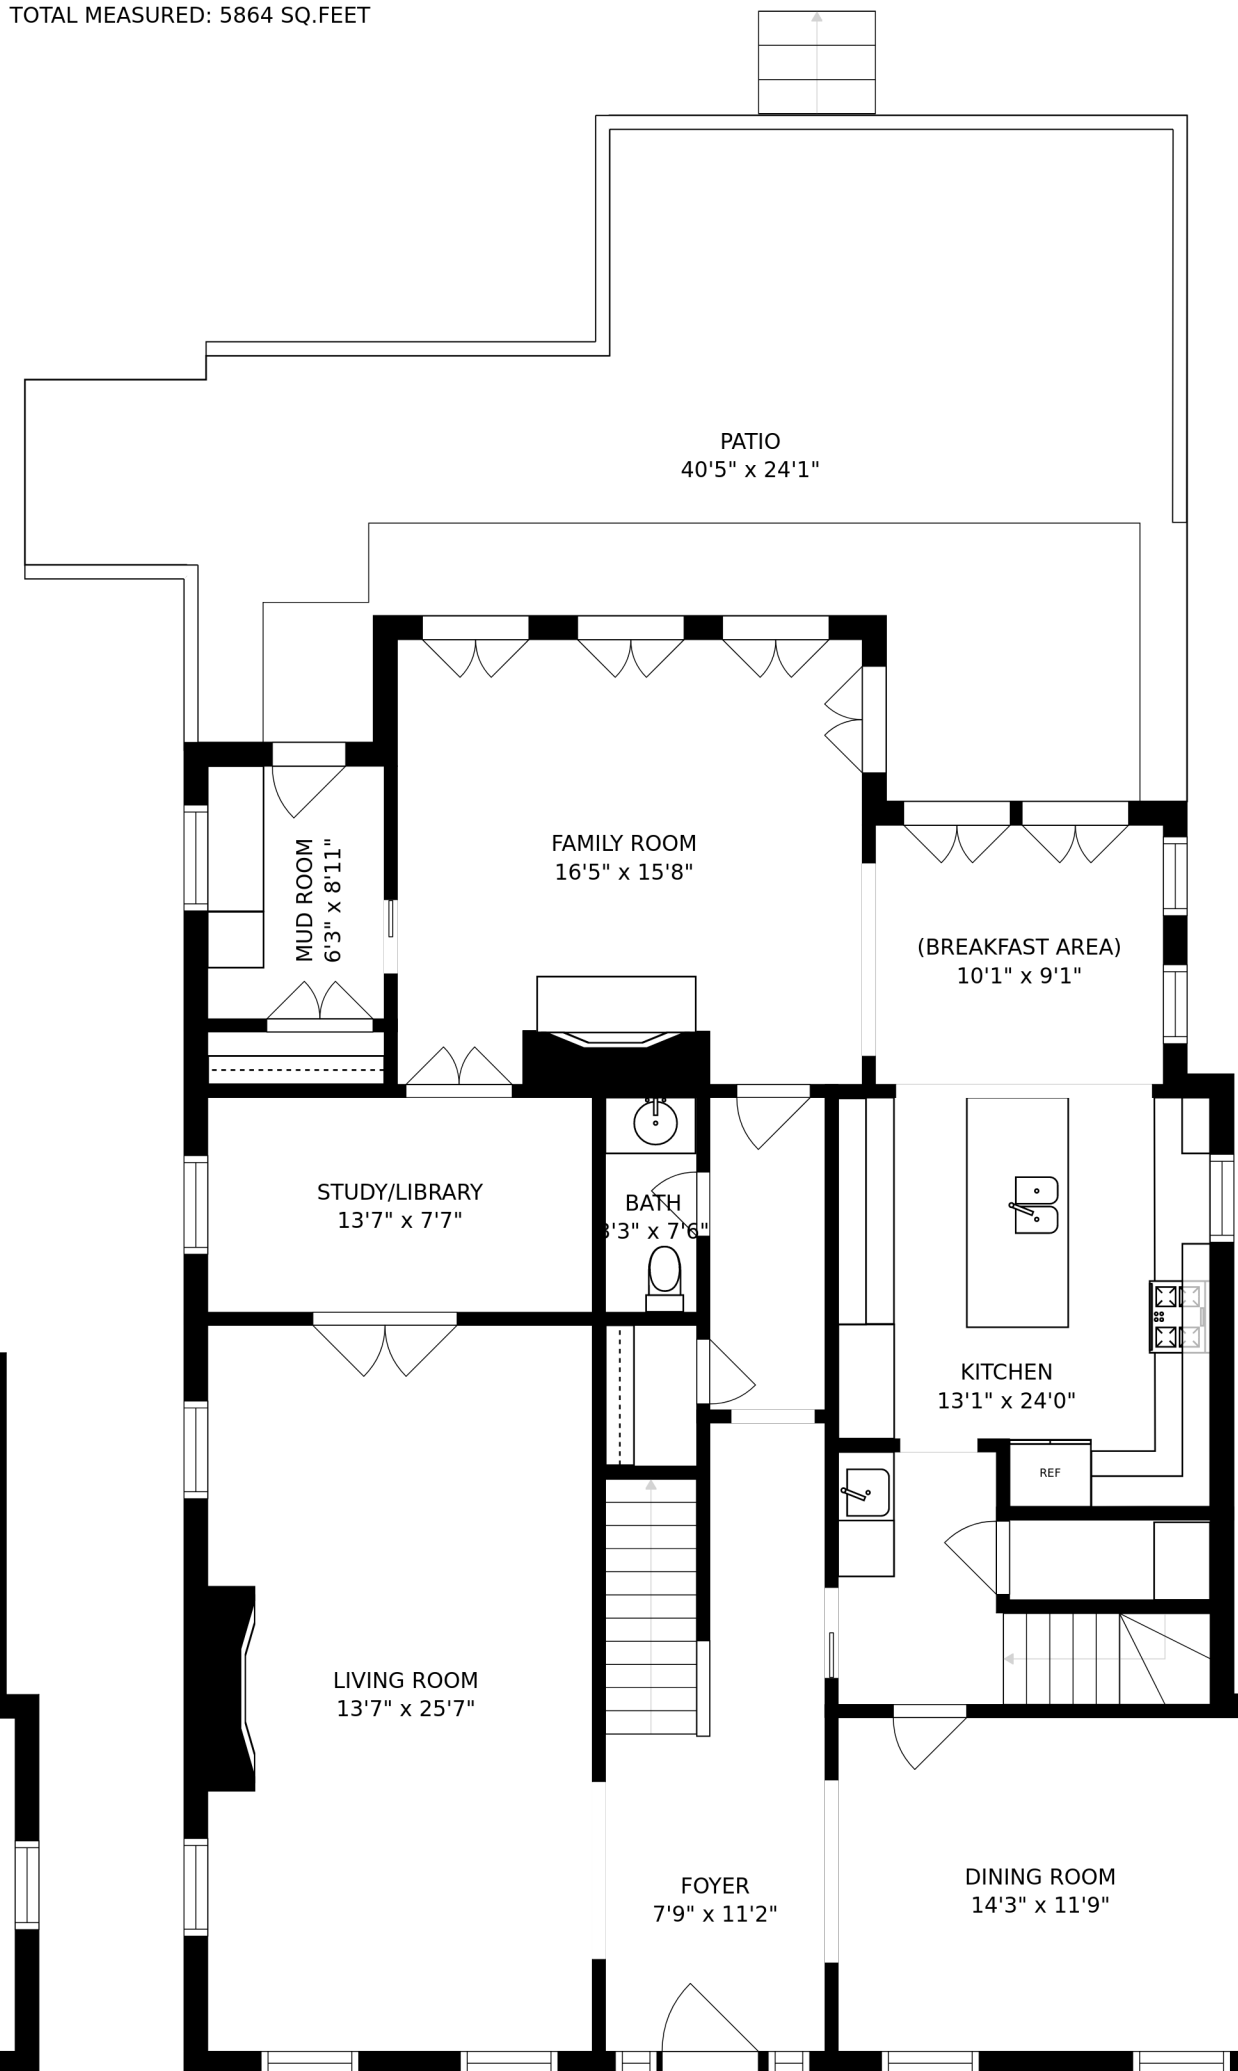

TOTAL MEASURED: 5864 SQ.FEET

FLOOR 2 = 1644 SQ.FEET

TOTAL MEASURED: 5864 SQ.FEET

FLOOR 4 = 460 SQ.FEET

TOTAL MEASURED: 5864 SQ.FEET

TOTAL MEASURED: 5864 SQ.FEET

FLOOR 1 = 1493 SQ.FEET

FLOOR 3 = 1462 SQ.FEET

SIZES AND DIMENSIONS ARE APPROXIMATE, ACTUAL MAY VARY.

TOTAL MEASURED: 5864 SQ.FEET

SIZES AND DIMENSIONS ARE APPROXIMATE, ACTUAL MAY VARY.

TOTAL MEASURED: 5864 SQ.FEET

SIZES AND DIMENSIONS ARE APPROXIMATE, ACTUAL MAY VARY.

TOTAL MEASURED: 5864 SQ.FEET

SIZES AND DIMENSIONS ARE APPROXIMATE, ACTUAL MAY VARY.

TOTAL MEASURED: 5864 SQ.FEET

SIZES AND DIMENSIONS ARE APPROXIMATE, ACTUAL MAY VARY.