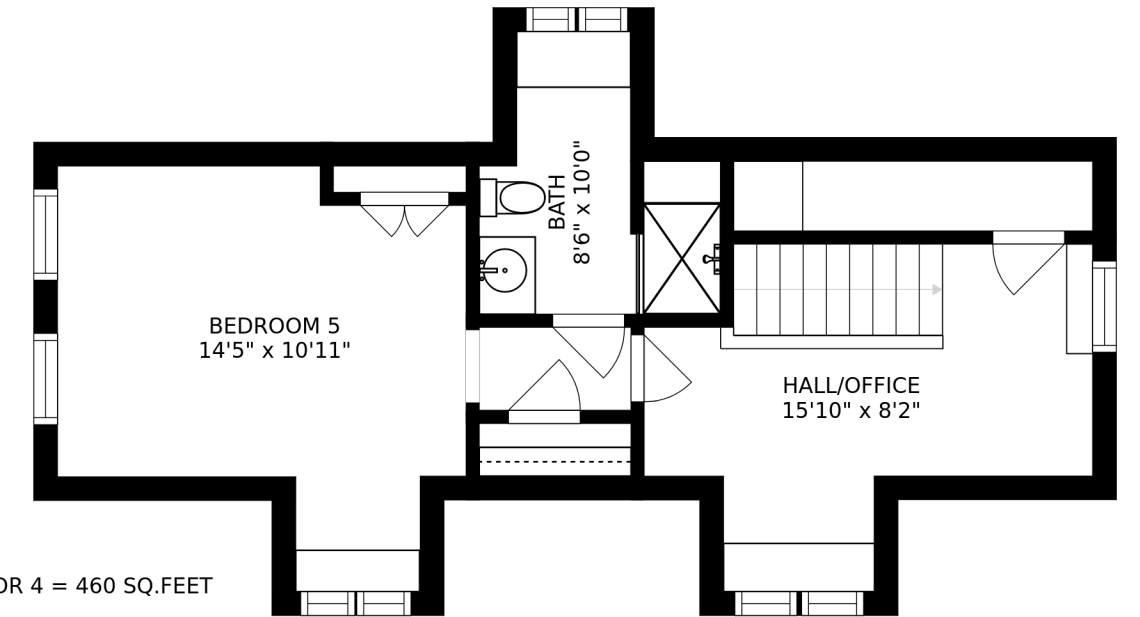

TOTAL MEASURED: 5864 SQ.FEET

FLOOR 2 = 1644 SQ.FEET

TOTAL MEASURED: 5864 SQ.FEET

FLOOR 4 = 460 SQ.FEET

TOTAL MEASURED: 5864 SQ.FEET

TOTAL MEASURED: 5864 SQ.FEET

FLOOR 1 = 1493 SQ.FEET

FLOOR 3 = 1462 SQ.FEET

SIZES AND DIMENSIONS ARE APPROXIMATE, ACTUAL MAY VARY.

TOTAL MEASURED: 5864 SQ.FEET

SIZES AND DIMENSIONS ARE APPROXIMATE, ACTUAL MAY VARY.

TOTAL MEASURED: 5864 SQ.FEET

SIZES AND DIMENSIONS ARE APPROXIMATE, ACTUAL MAY VARY.

TOTAL MEASURED: 5864 SQ.FEET

SIZES AND DIMENSIONS ARE APPROXIMATE, ACTUAL MAY VARY.

TOTAL MEASURED: 5864 SQ.FEET

SIZES AND DIMENSIONS ARE APPROXIMATE, ACTUAL MAY VARY.