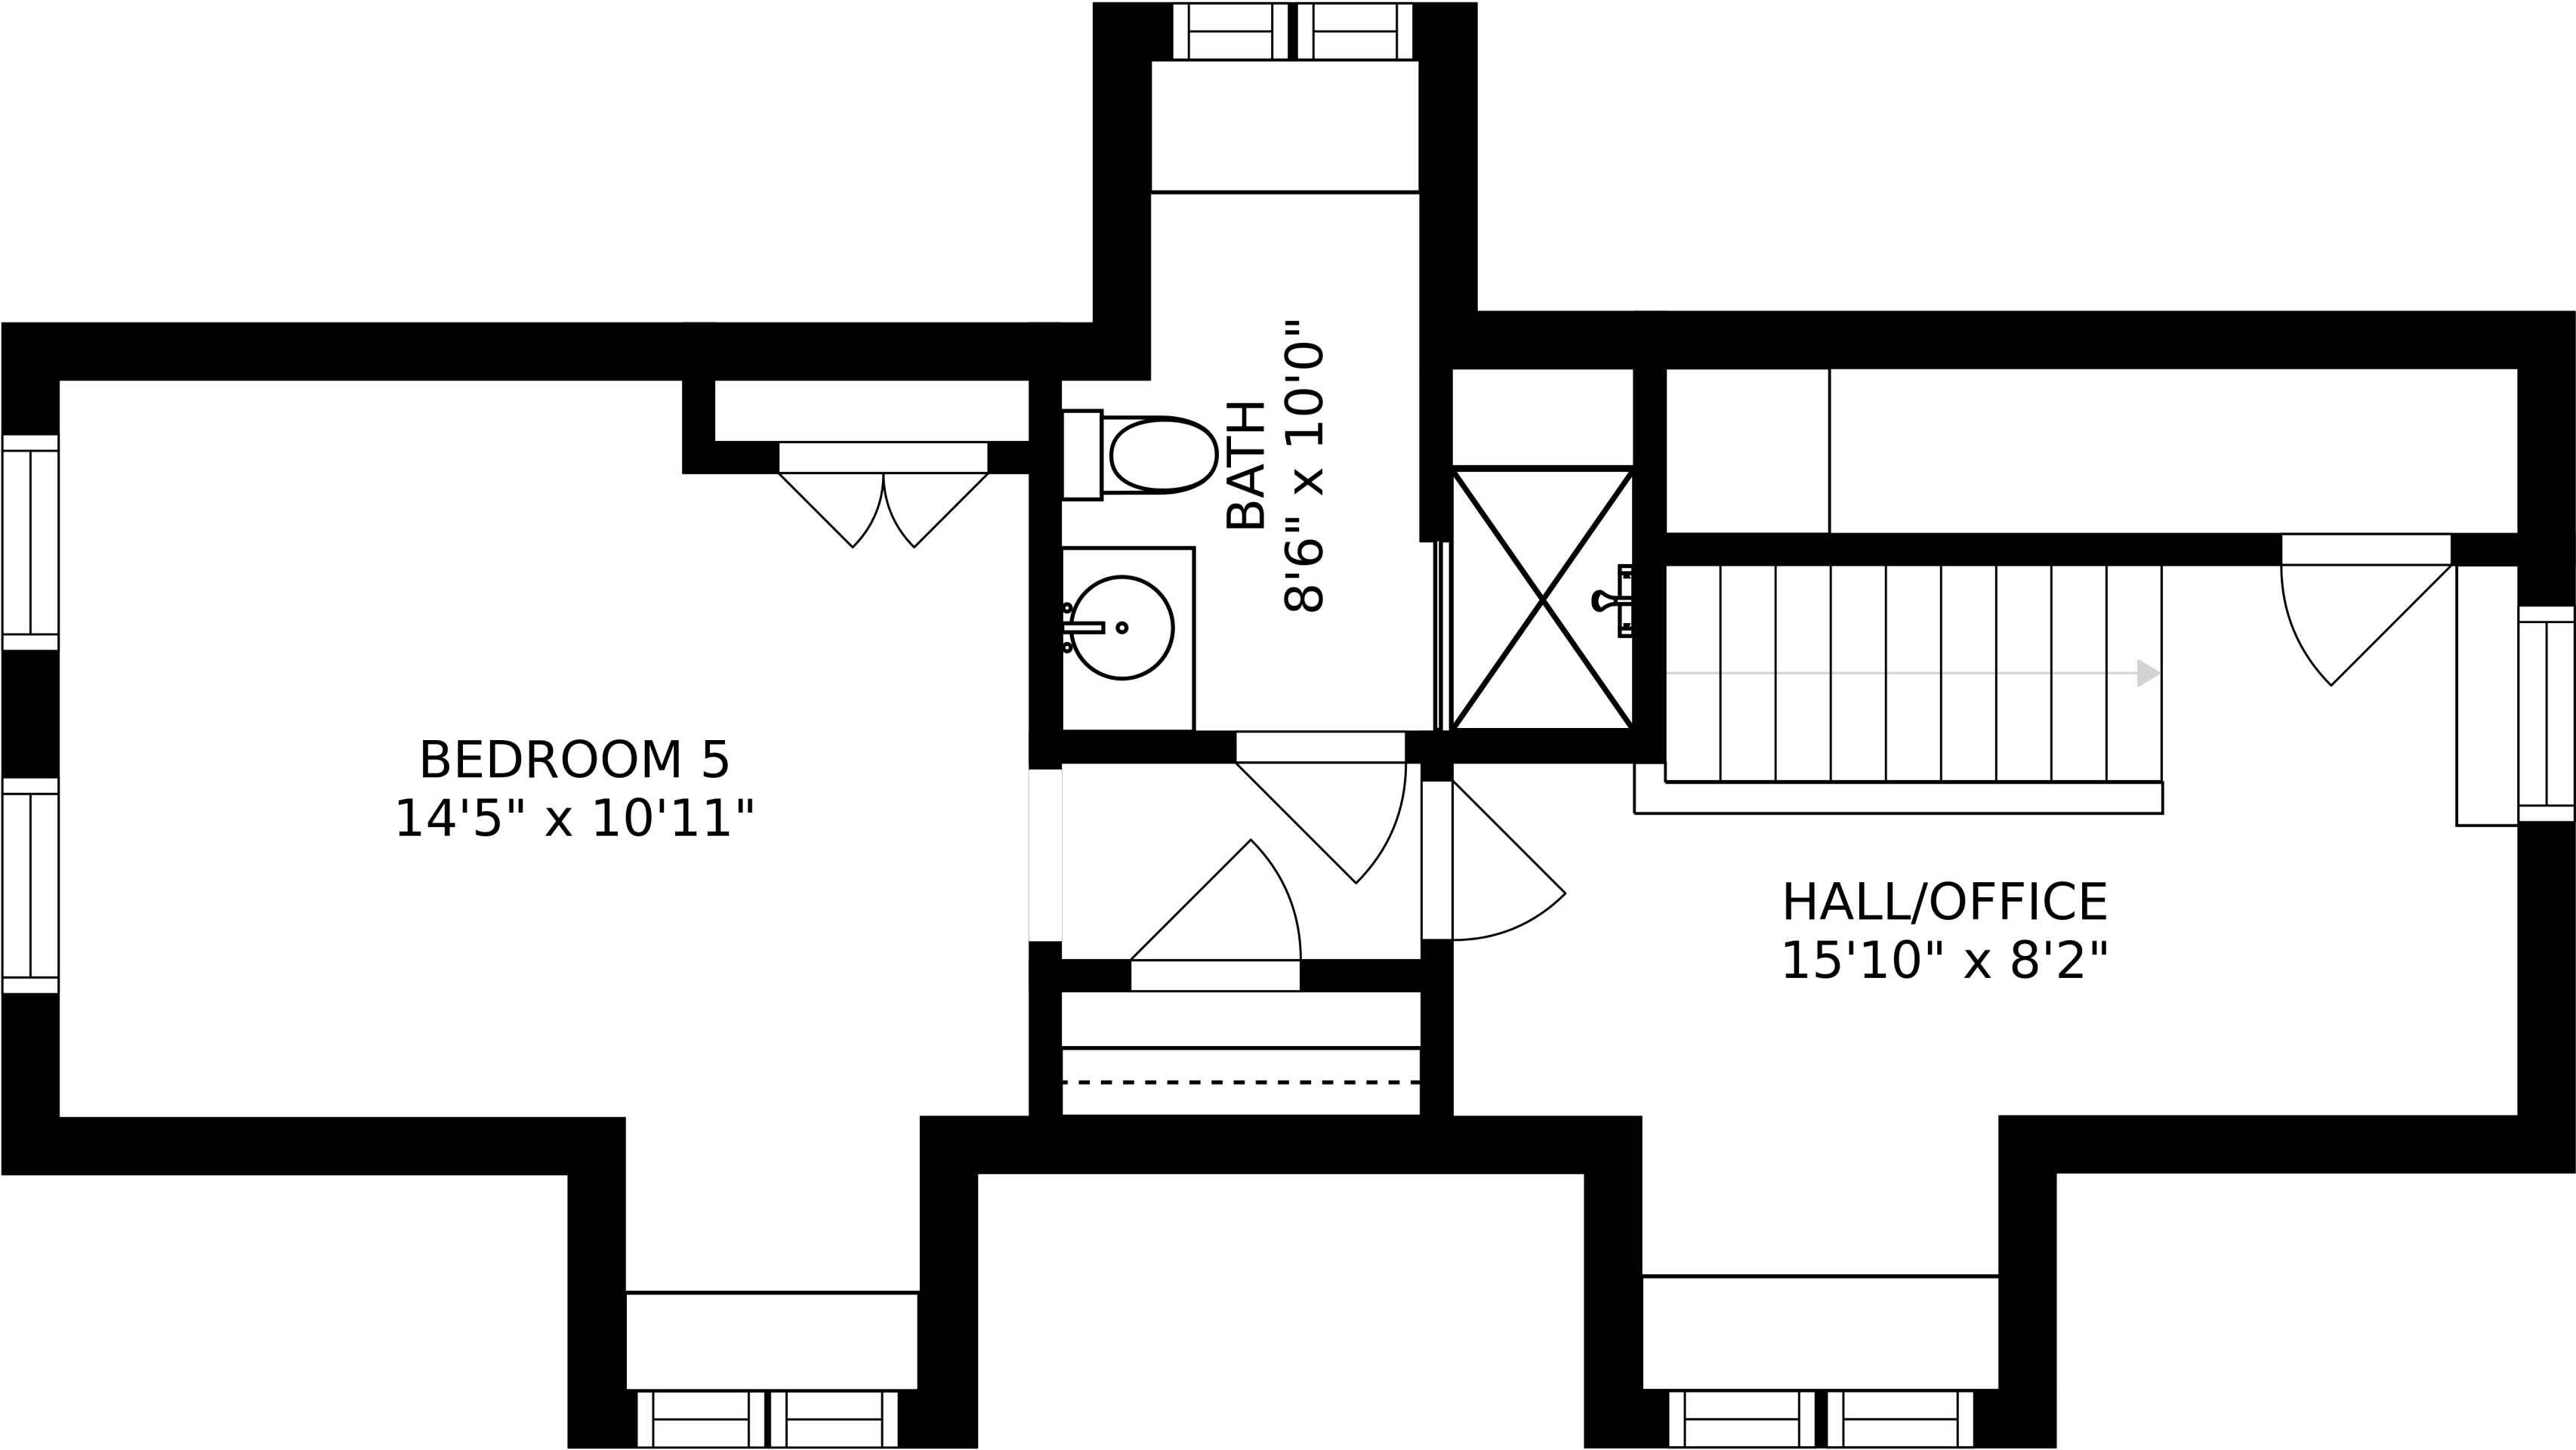

TOTAL MEASURED: 5864 SQ.FEET

FLOOR 2 = 1644 SQ.FEET

TOTAL MEASURED: 5864 SQ.FEET

FLOOR 4 = 460 SQ.FEET

TOTAL MEASURED: 5864 SQ.FEET

TOTAL MEASURED: 5864 SQ.FEET

FLOOR 1 = 1493 SQ.FEET

FLOOR 3 = 1462 SQ.FEET

SIZES AND DIMENSIONS ARE APPROXIMATE, ACTUAL MAY VARY.

TOTAL MEASURED: 5864 SQ.FEET

SIZES AND DIMENSIONS ARE APPROXIMATE, ACTUAL MAY VARY.

TOTAL MEASURED: 5864 SQ.FEET

SIZES AND DIMENSIONS ARE APPROXIMATE, ACTUAL MAY VARY.

TOTAL MEASURED: 5864 SQ.FEET

SIZES AND DIMENSIONS ARE APPROXIMATE, ACTUAL MAY VARY.

TOTAL MEASURED: 5864 SQ.FEET

SIZES AND DIMENSIONS ARE APPROXIMATE, ACTUAL MAY VARY.