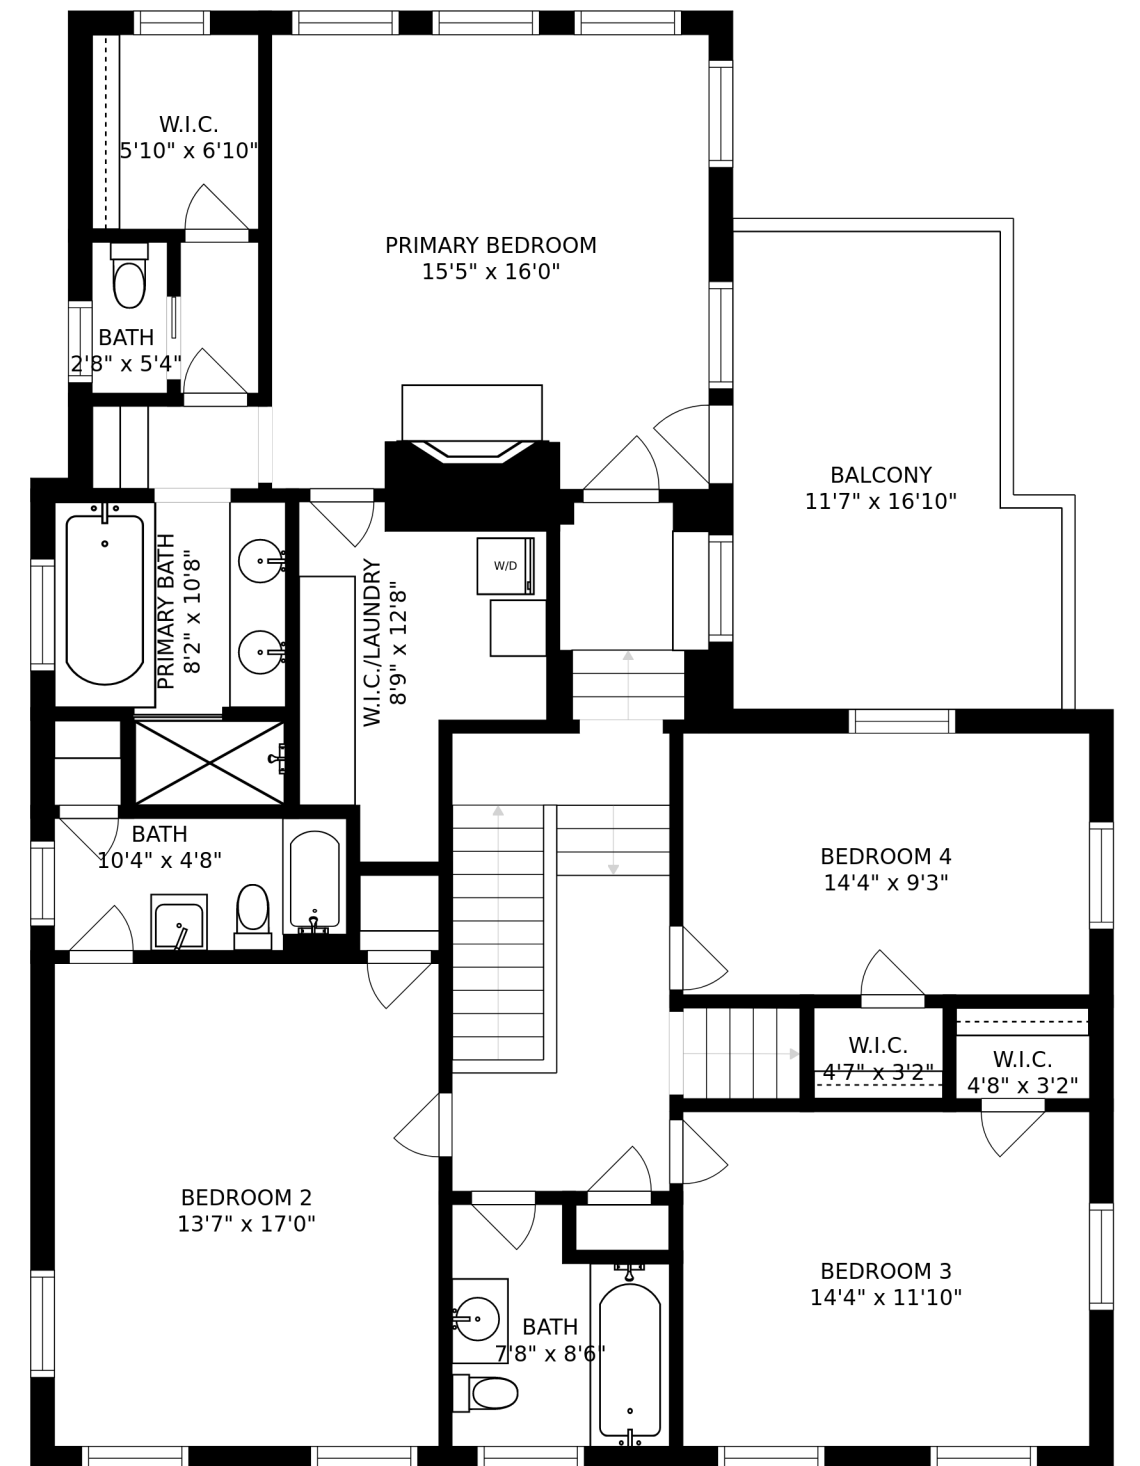

TOTAL MEASURED: 5864 SQ.FEET

FLOOR 2 = 1644 SQ.FEET

TOTAL MEASURED: 5864 SQ.FEET

FLOOR 4 = 460 SQ.FEET

TOTAL MEASURED: 5864 SQ.FEET

TOTAL MEASURED: 5864 SQ.FEET

FLOOR 1 = 1493 SQ.FEET

FLOOR 3 = 1462 SQ.FEET

SIZES AND DIMENSIONS ARE APPROXIMATE, ACTUAL MAY VARY.

TOTAL MEASURED: 5864 SQ.FEET

SIZES AND DIMENSIONS ARE APPROXIMATE, ACTUAL MAY VARY.

TOTAL MEASURED: 5864 SQ.FEET

SIZES AND DIMENSIONS ARE APPROXIMATE, ACTUAL MAY VARY.

TOTAL MEASURED: 5864 SQ.FEET

SIZES AND DIMENSIONS ARE APPROXIMATE, ACTUAL MAY VARY.

TOTAL MEASURED: 5864 SQ.FEET

SIZES AND DIMENSIONS ARE APPROXIMATE, ACTUAL MAY VARY.