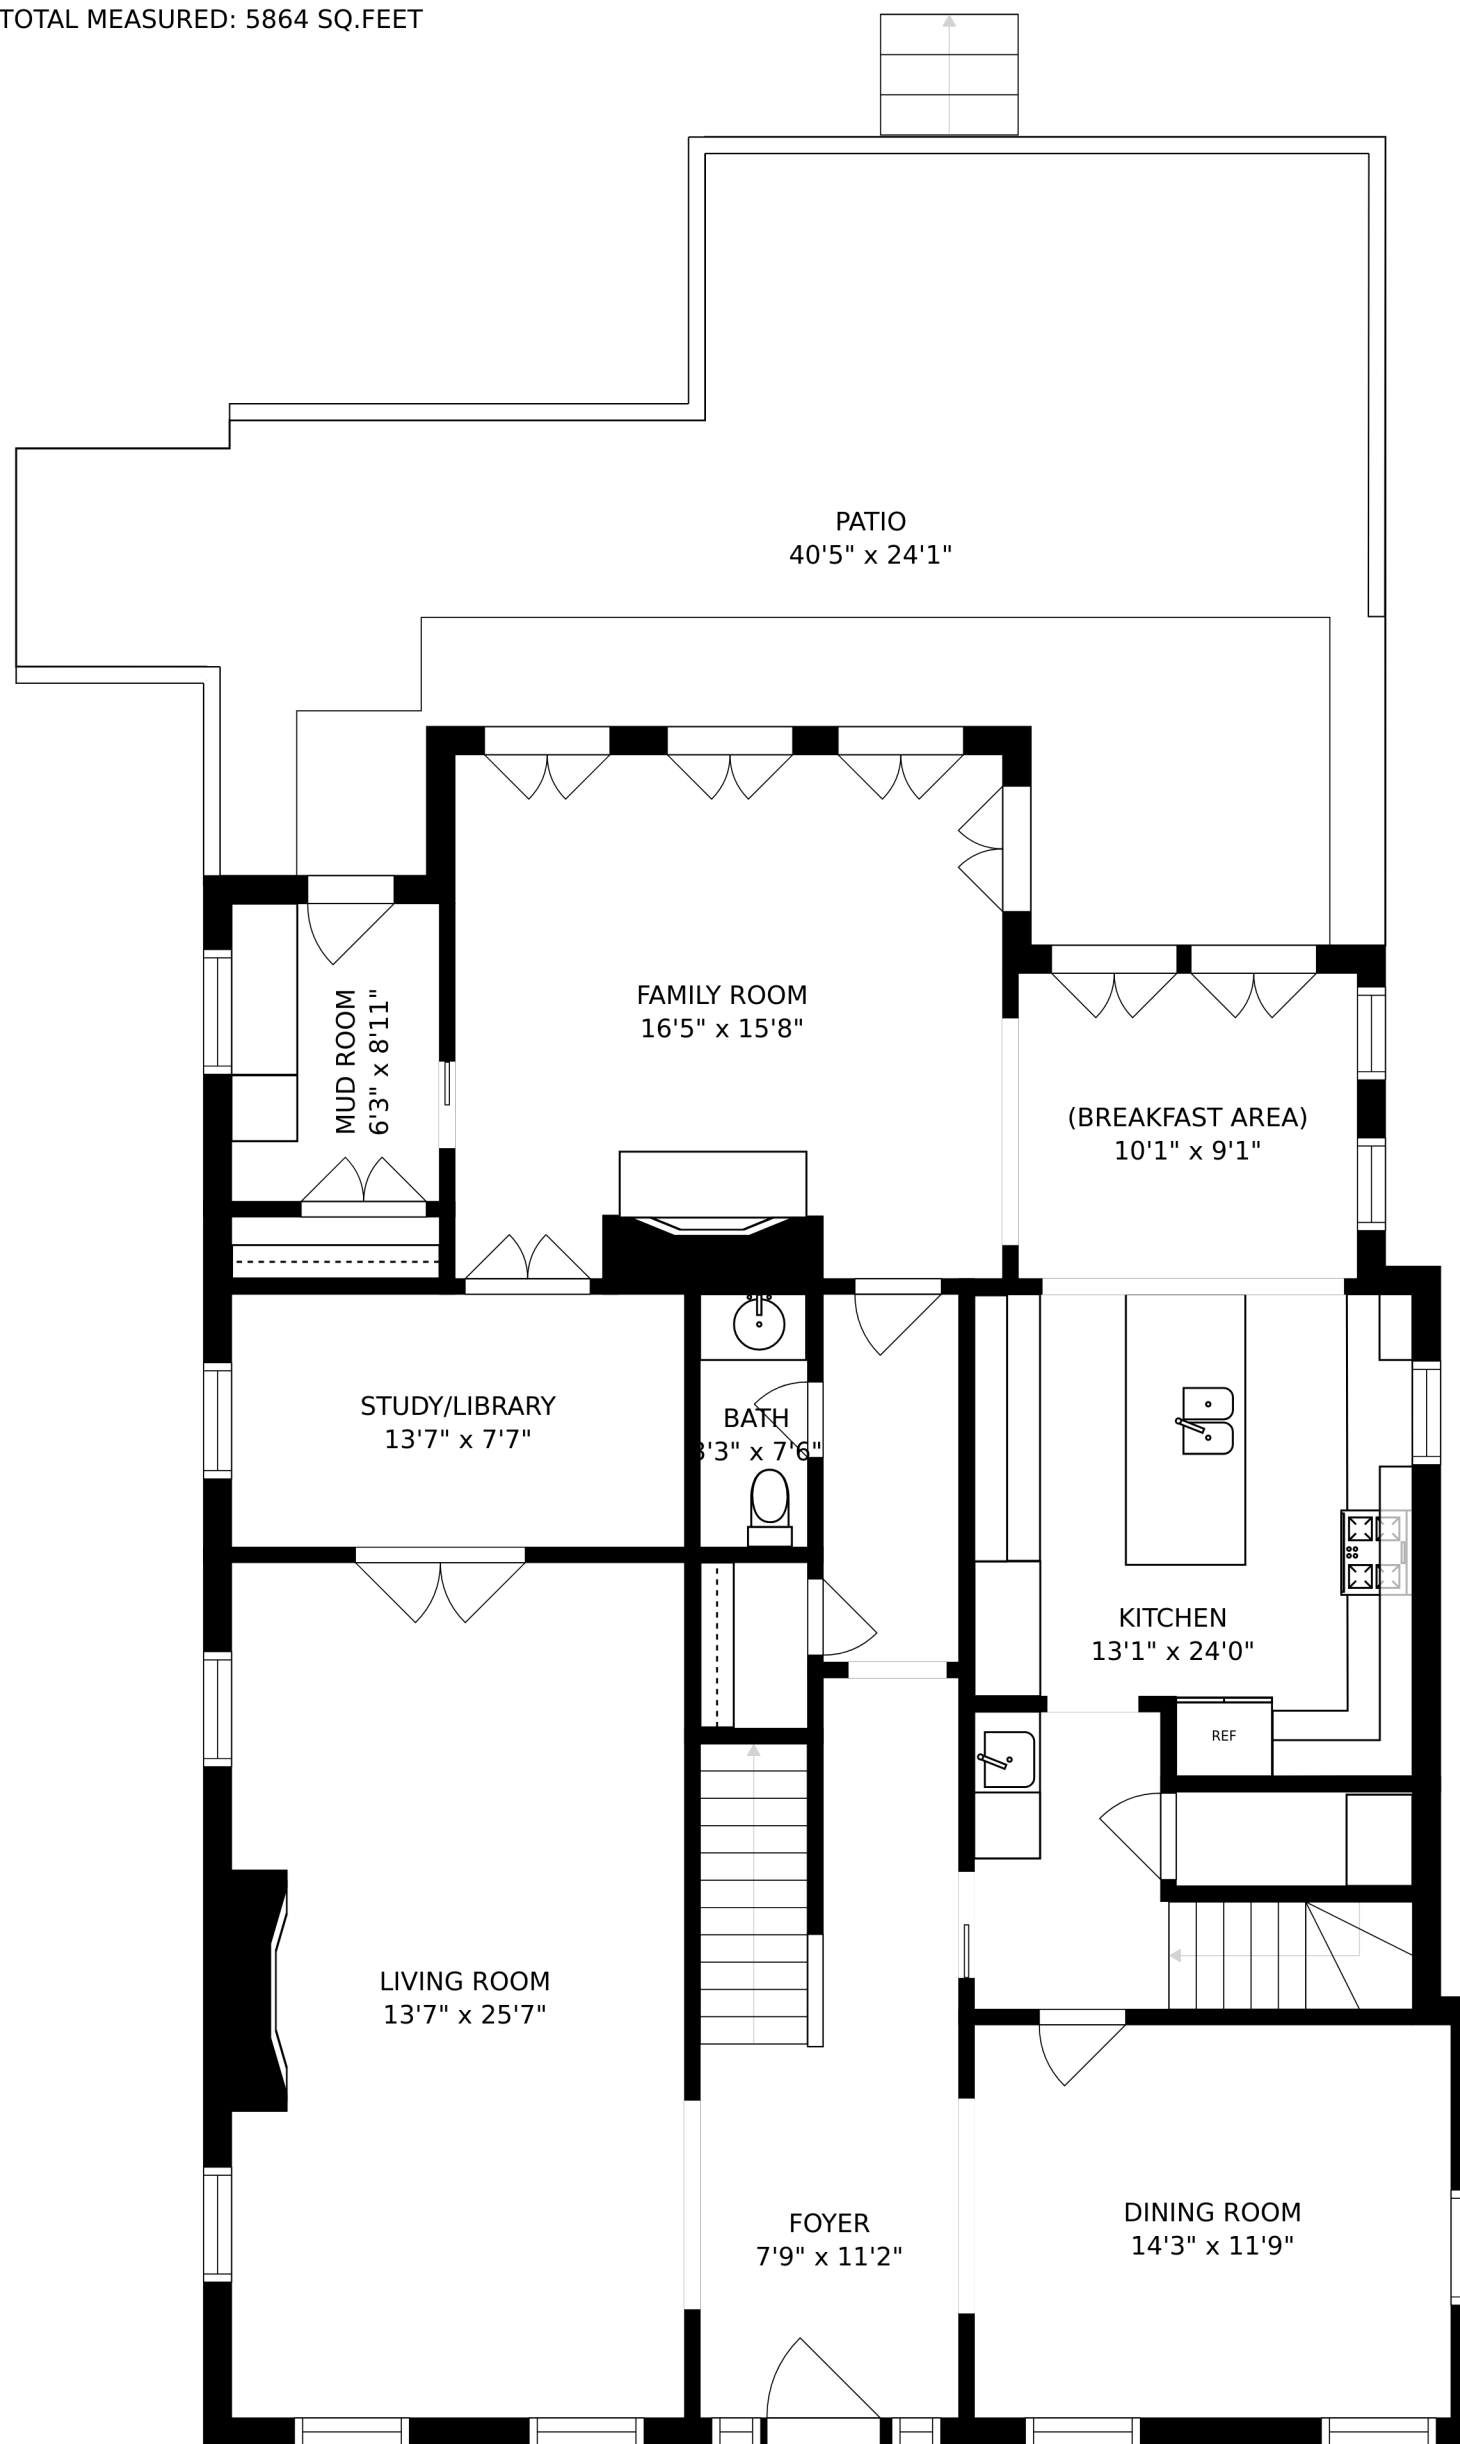

TOTAL MEASURED: 5864 SQ.FEET

FLOOR 2 = 1644 SQ.FEET

TOTAL MEASURED: 5864 SQ.FEET

FLOOR 4 = 460 SQ.FEET

TOTAL MEASURED: 5864 SQ.FEET

TOTAL MEASURED: 5864 SQ.FEET

FLOOR 1 = 1493 SQ.FEET

FLOOR 3 = 1462 SQ.FEET

SIZES AND DIMENSIONS ARE APPROXIMATE, ACTUAL MAY VARY.

TOTAL MEASURED: 5864 SQ.FEET

SIZES AND DIMENSIONS ARE APPROXIMATE, ACTUAL MAY VARY.

TOTAL MEASURED: 5864 SQ.FEET

SIZES AND DIMENSIONS ARE APPROXIMATE, ACTUAL MAY VARY.

TOTAL MEASURED: 5864 SQ.FEET

SIZES AND DIMENSIONS ARE APPROXIMATE, ACTUAL MAY VARY.

TOTAL MEASURED: 5864 SQ.FEET

SIZES AND DIMENSIONS ARE APPROXIMATE, ACTUAL MAY VARY.