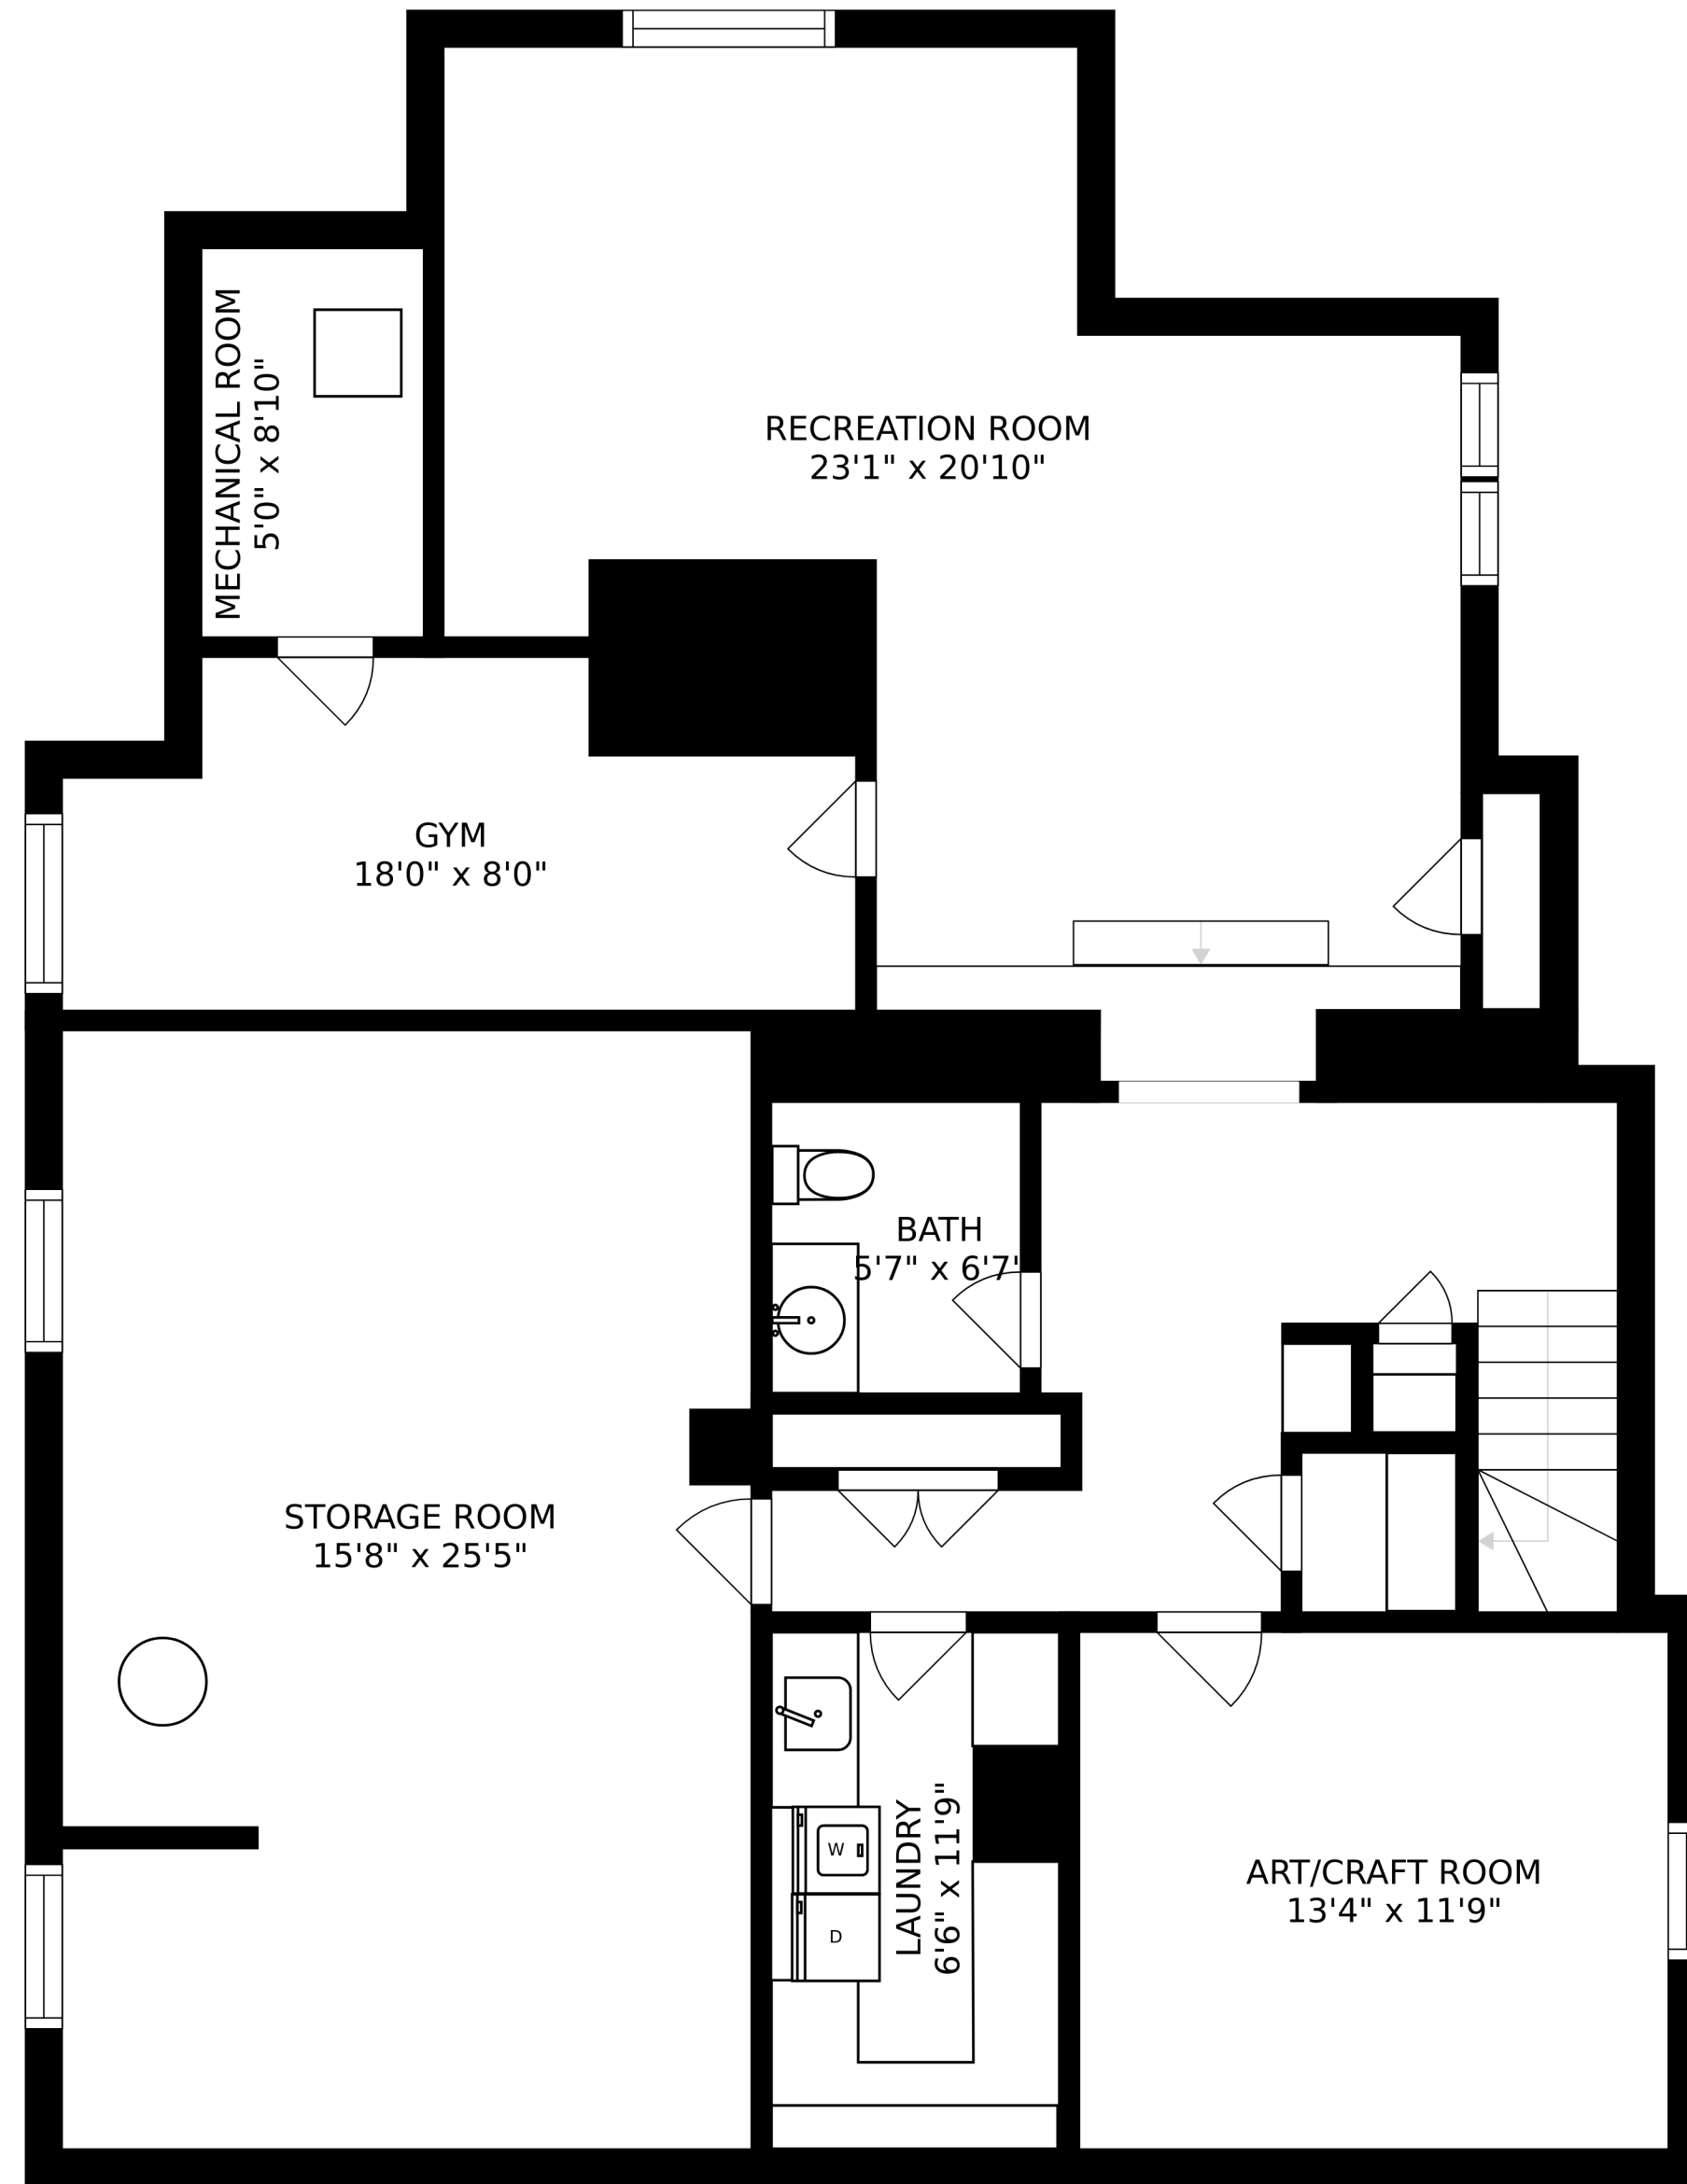

TOTAL MEASURED: 5864 SQ.FEET

FLOOR 2 = 1644 SQ.FEET

TOTAL MEASURED: 5864 SQ.FEET

FLOOR 4 = 460 SQ.FEET

TOTAL MEASURED: 5864 SQ.FEET

TOTAL MEASURED: 5864 SQ.FEET

FLOOR 1 = 1493 SQ.FEET

FLOOR 3 = 1462 SQ.FEET

SIZES AND DIMENSIONS ARE APPROXIMATE, ACTUAL MAY VARY.

TOTAL MEASURED: 5864 SQ.FEET

SIZES AND DIMENSIONS ARE APPROXIMATE, ACTUAL MAY VARY.

TOTAL MEASURED: 5864 SQ.FEET

SIZES AND DIMENSIONS ARE APPROXIMATE, ACTUAL MAY VARY.

TOTAL MEASURED: 5864 SQ.FEET

SIZES AND DIMENSIONS ARE APPROXIMATE, ACTUAL MAY VARY.

TOTAL MEASURED: 5864 SQ.FEET

SIZES AND DIMENSIONS ARE APPROXIMATE, ACTUAL MAY VARY.