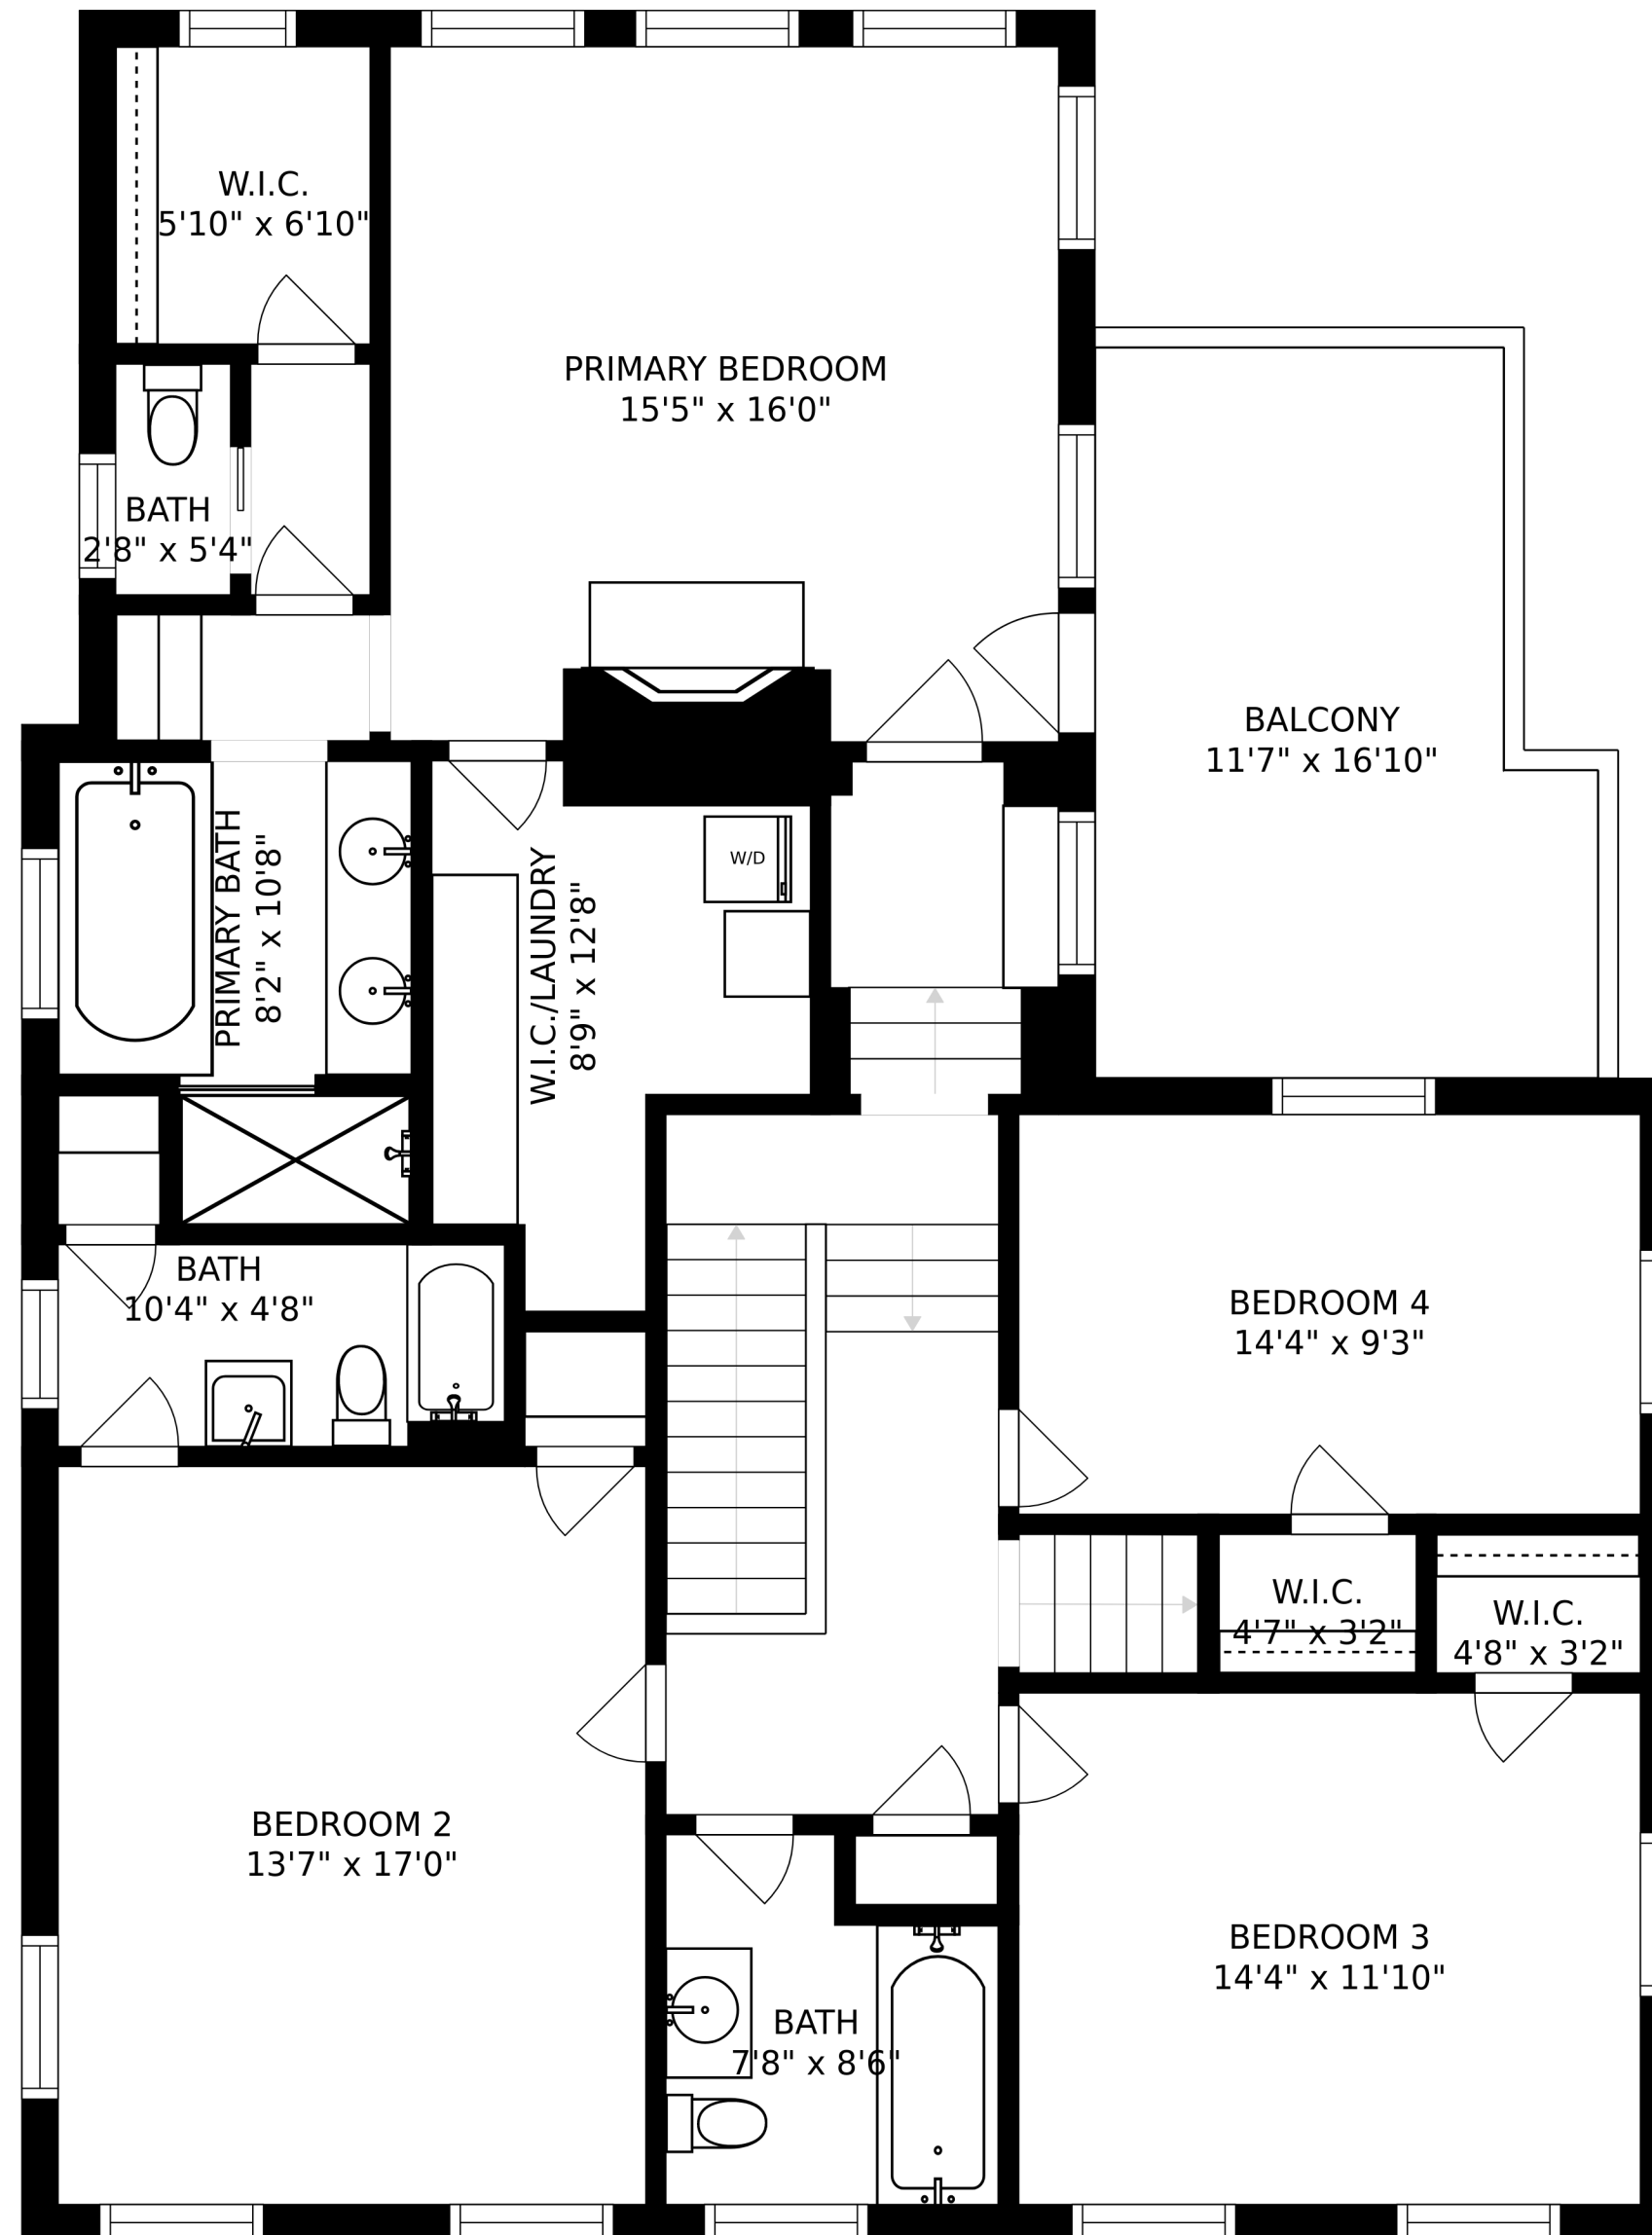

TOTAL MEASURED: 5864 SQ.FEET

FLOOR 2 = 1644 SQ.FEET

TOTAL MEASURED: 5864 SQ.FEET

FLOOR 4 = 460 SQ.FEET

TOTAL MEASURED: 5864 SQ.FEET

TOTAL MEASURED: 5864 SQ.FEET

FLOOR 1 = 1493 SQ.FEET

FLOOR 3 = 1462 SQ.FEET

SIZES AND DIMENSIONS ARE APPROXIMATE, ACTUAL MAY VARY.

TOTAL MEASURED: 5864 SQ.FEET

SIZES AND DIMENSIONS ARE APPROXIMATE, ACTUAL MAY VARY.

TOTAL MEASURED: 5864 SQ.FEET

SIZES AND DIMENSIONS ARE APPROXIMATE, ACTUAL MAY VARY.

TOTAL MEASURED: 5864 SQ.FEET

SIZES AND DIMENSIONS ARE APPROXIMATE, ACTUAL MAY VARY.

TOTAL MEASURED: 5864 SQ.FEET

SIZES AND DIMENSIONS ARE APPROXIMATE, ACTUAL MAY VARY.