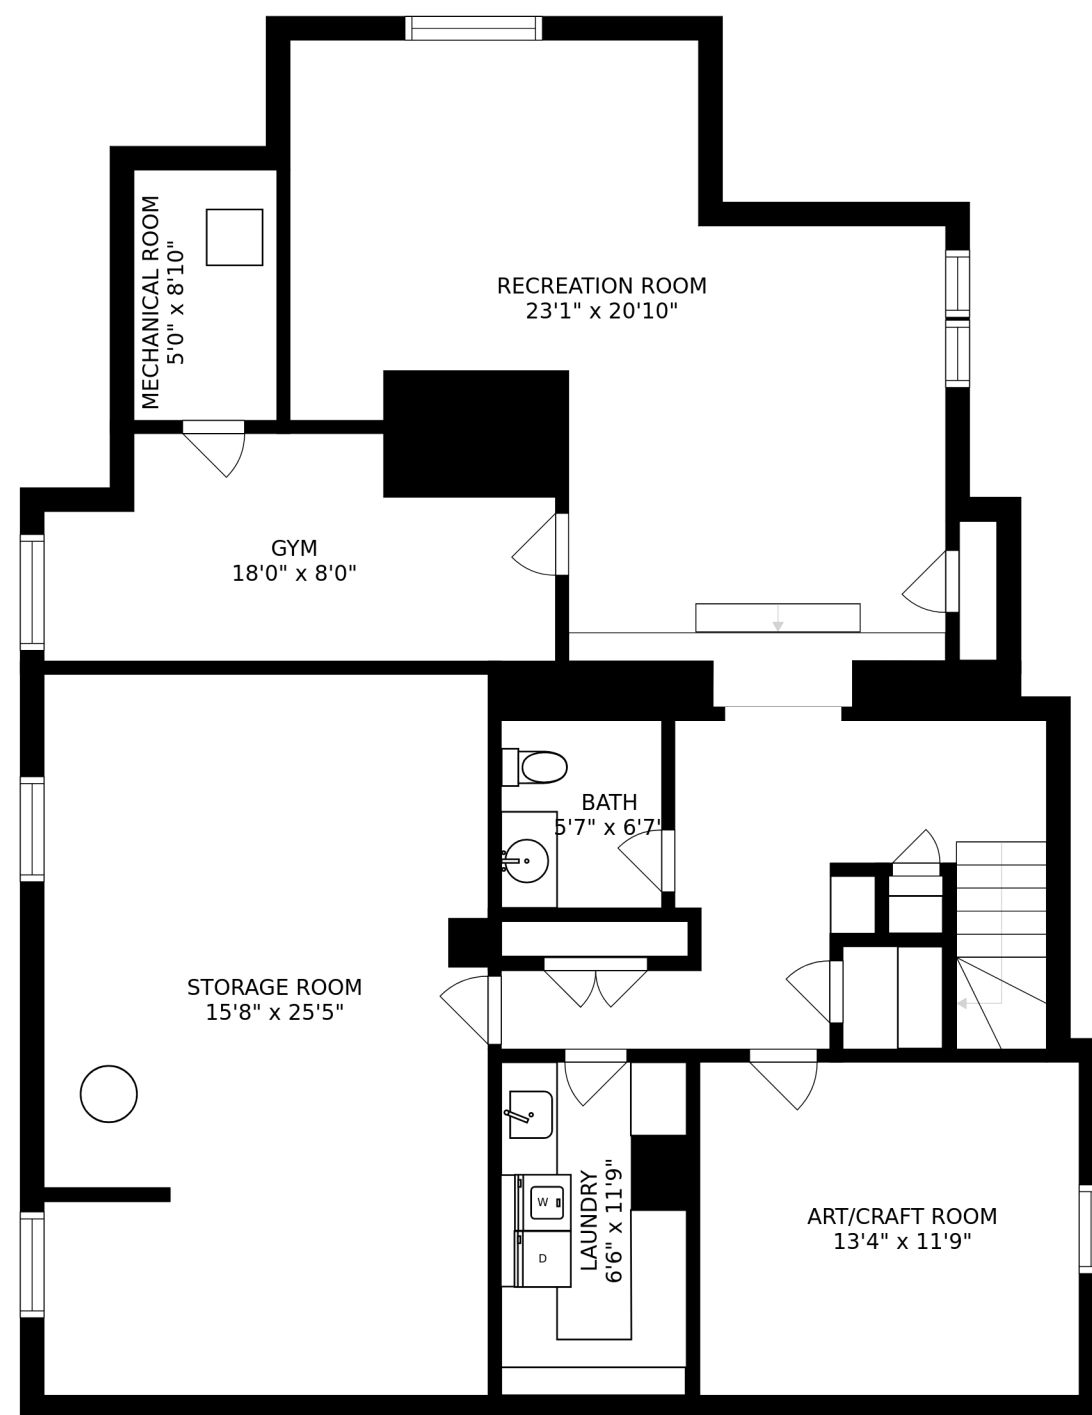

TOTAL MEASURED: 5864 SQ.FEET

FLOOR 2 = 1644 SQ.FEET

TOTAL MEASURED: 5864 SQ.FEET

FLOOR 4 = 460 SQ.FEET

TOTAL MEASURED: 5864 SQ.FEET

TOTAL MEASURED: 5864 SQ.FEET

FLOOR 1 = 1493 SQ.FEET

FLOOR 3 = 1462 SQ.FEET

SIZES AND DIMENSIONS ARE APPROXIMATE, ACTUAL MAY VARY.

TOTAL MEASURED: 5864 SQ.FEET

SIZES AND DIMENSIONS ARE APPROXIMATE, ACTUAL MAY VARY.

TOTAL MEASURED: 5864 SQ.FEET

SIZES AND DIMENSIONS ARE APPROXIMATE, ACTUAL MAY VARY.

TOTAL MEASURED: 5864 SQ.FEET

SIZES AND DIMENSIONS ARE APPROXIMATE, ACTUAL MAY VARY.

TOTAL MEASURED: 5864 SQ.FEET

SIZES AND DIMENSIONS ARE APPROXIMATE, ACTUAL MAY VARY.