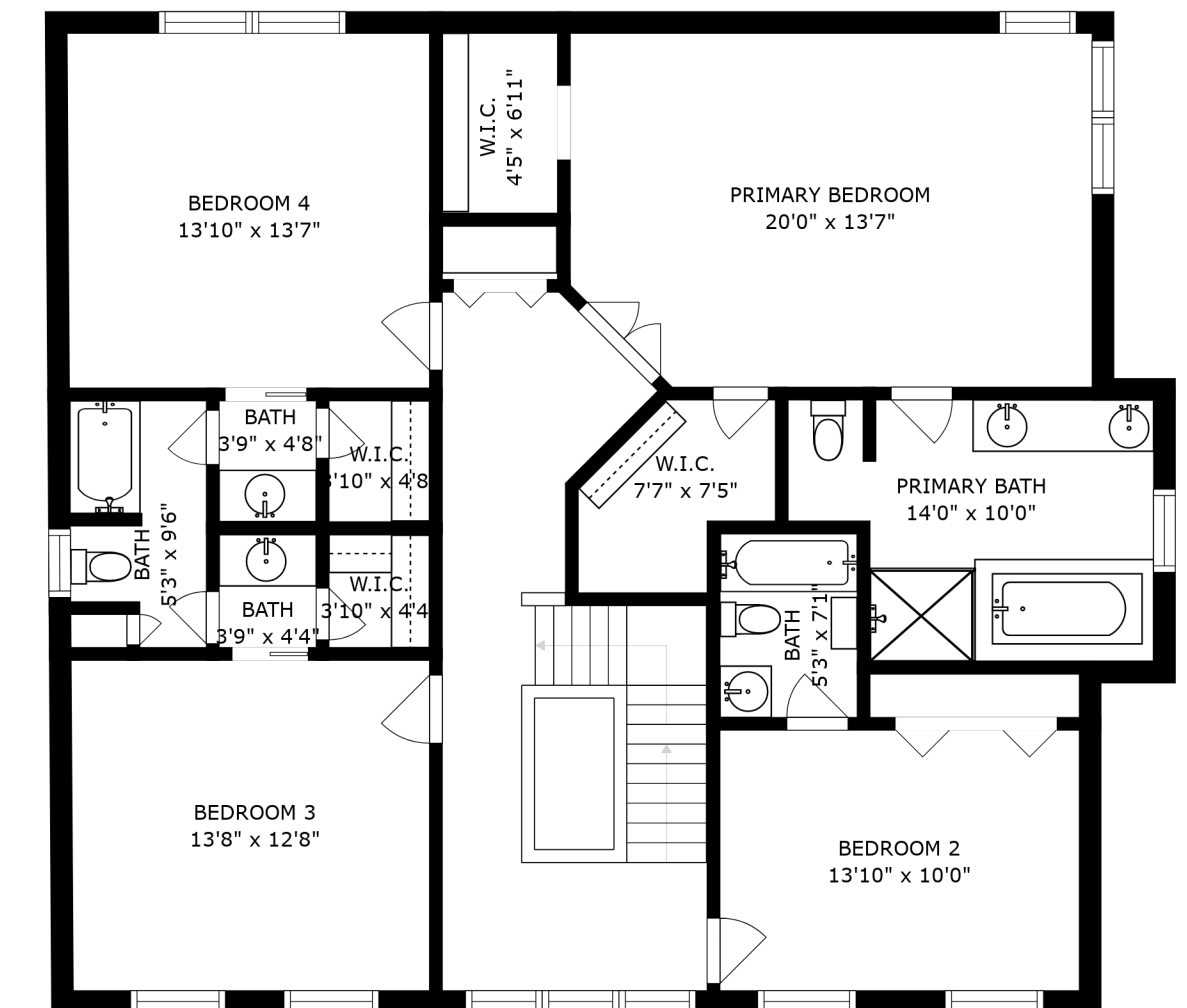

FLOOR 1

FLOOR 2

FLOOR 4

FLOOR 3

SIZES AND DIMENSIONS ARE APPROXIMATE, ACTUAL MAY VARY.

BEDROOM 5
19'5" x 13'2"

ATTIC/STORAGE
38'3" x 8'10"

LAUNDRY
7'4" x 7'7"

BATH
4'6" x 10'4"

SIZES AND DIMENSIONS ARE APPROXIMATE, ACTUAL MAY VARY.

SIZES AND DIMENSIONS ARE APPROXIMATE, ACTUAL MAY VARY.

SIZES AND DIMENSIONS ARE APPROXIMATE, ACTUAL MAY VARY.