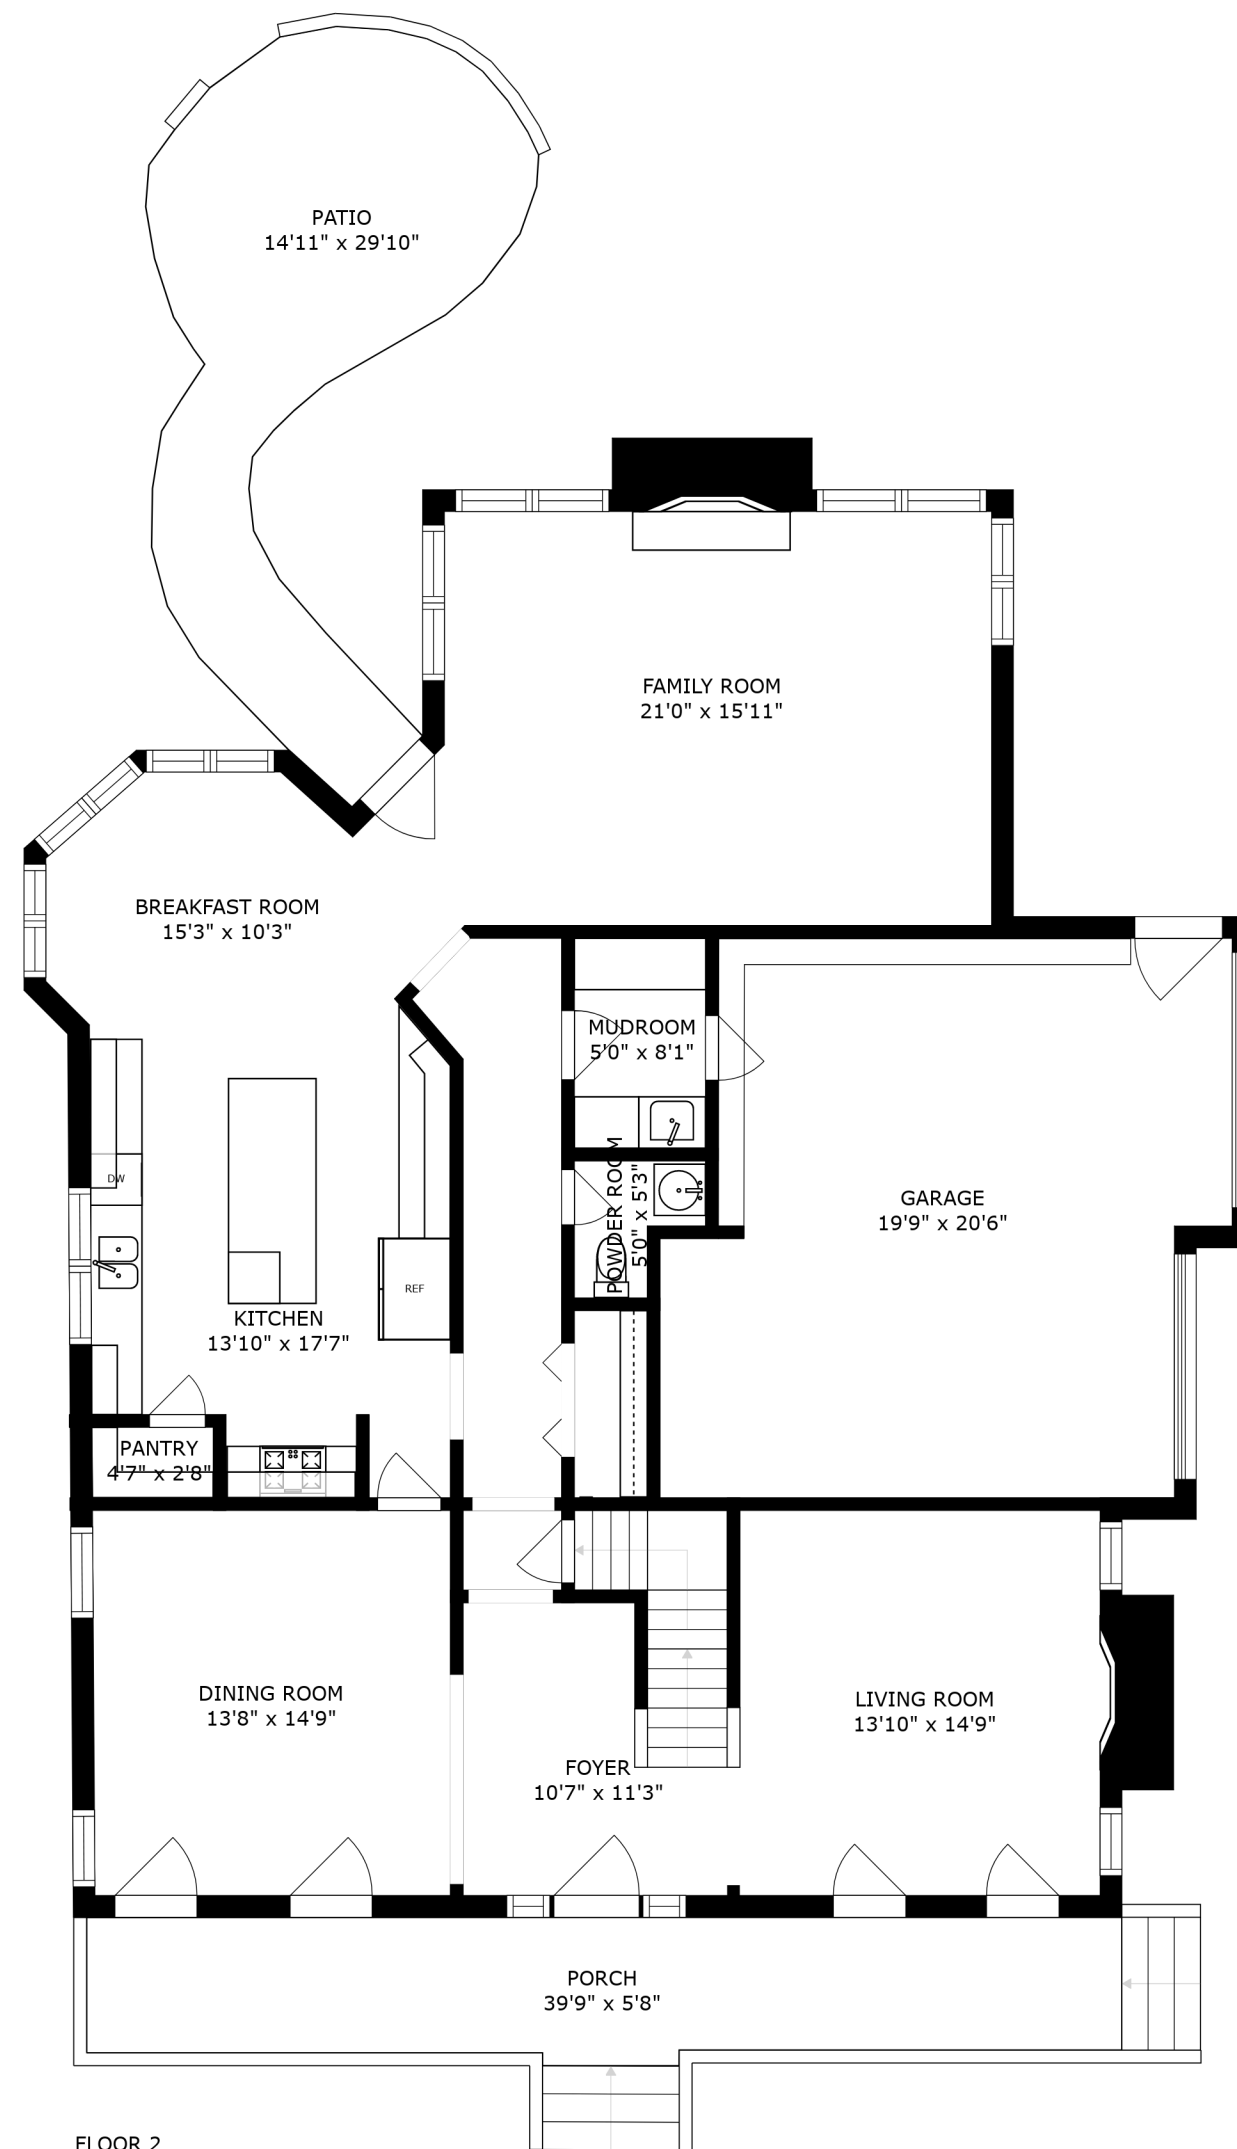

FLOOR 1

FLOOR 2

FLOOR 4

FLOOR 3

SIZES AND DIMENSIONS ARE APPROXIMATE, ACTUAL MAY VARY.

BEDROOM 5
19'5" x 13'2"

ATTIC/STORAGE
38'3" x 8'10"

LAUNDRY
7'4" x 7'7"

BATH
4'6" x 10'4"

SIZES AND DIMENSIONS ARE APPROXIMATE, ACTUAL MAY VARY.

SIZES AND DIMENSIONS ARE APPROXIMATE, ACTUAL MAY VARY.

SIZES AND DIMENSIONS ARE APPROXIMATE, ACTUAL MAY VARY.