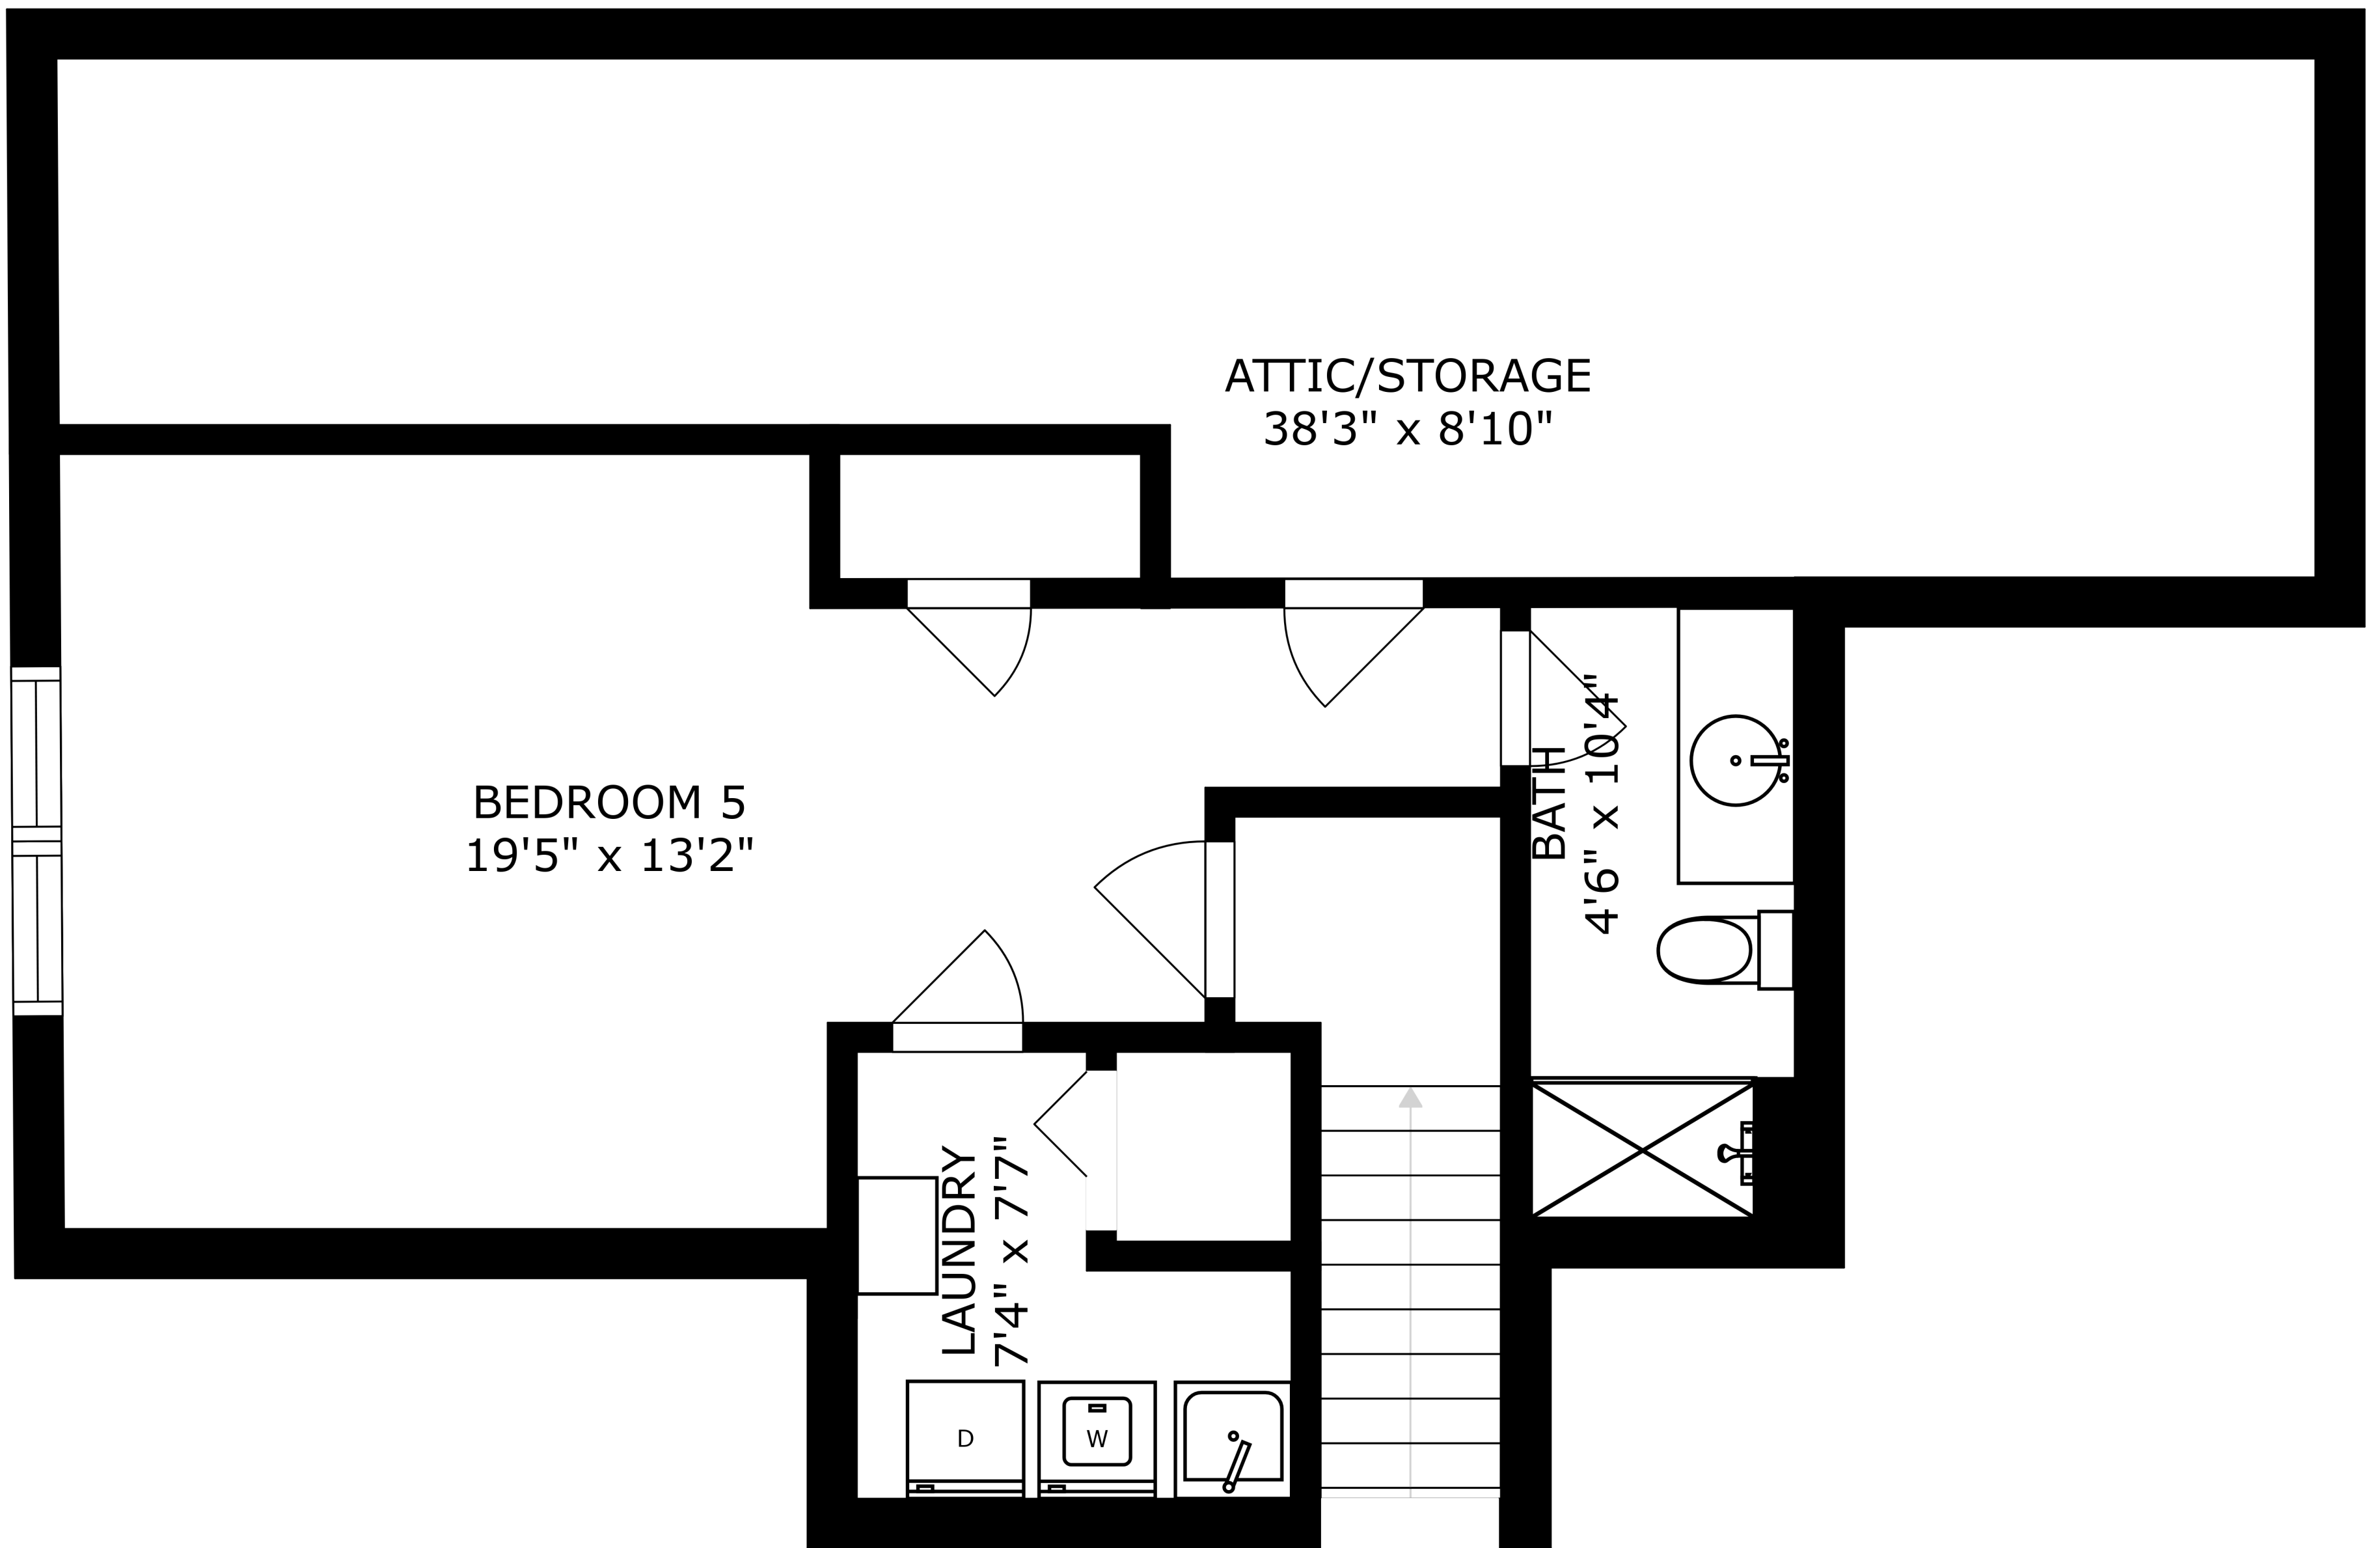

FLOOR 1

FLOOR 2

FLOOR 4

FLOOR 3

SIZES AND DIMENSIONS ARE APPROXIMATE, ACTUAL MAY VARY.

BEDROOM 5
19'5" x 13'2"

ATTIC/STORAGE
38'3" x 8'10"

LAUNDRY
7'4" x 7'7"

BATH
4'6" x 10'4"

SIZES AND DIMENSIONS ARE APPROXIMATE, ACTUAL MAY VARY.

SIZES AND DIMENSIONS ARE APPROXIMATE, ACTUAL MAY VARY.

SIZES AND DIMENSIONS ARE APPROXIMATE, ACTUAL MAY VARY.