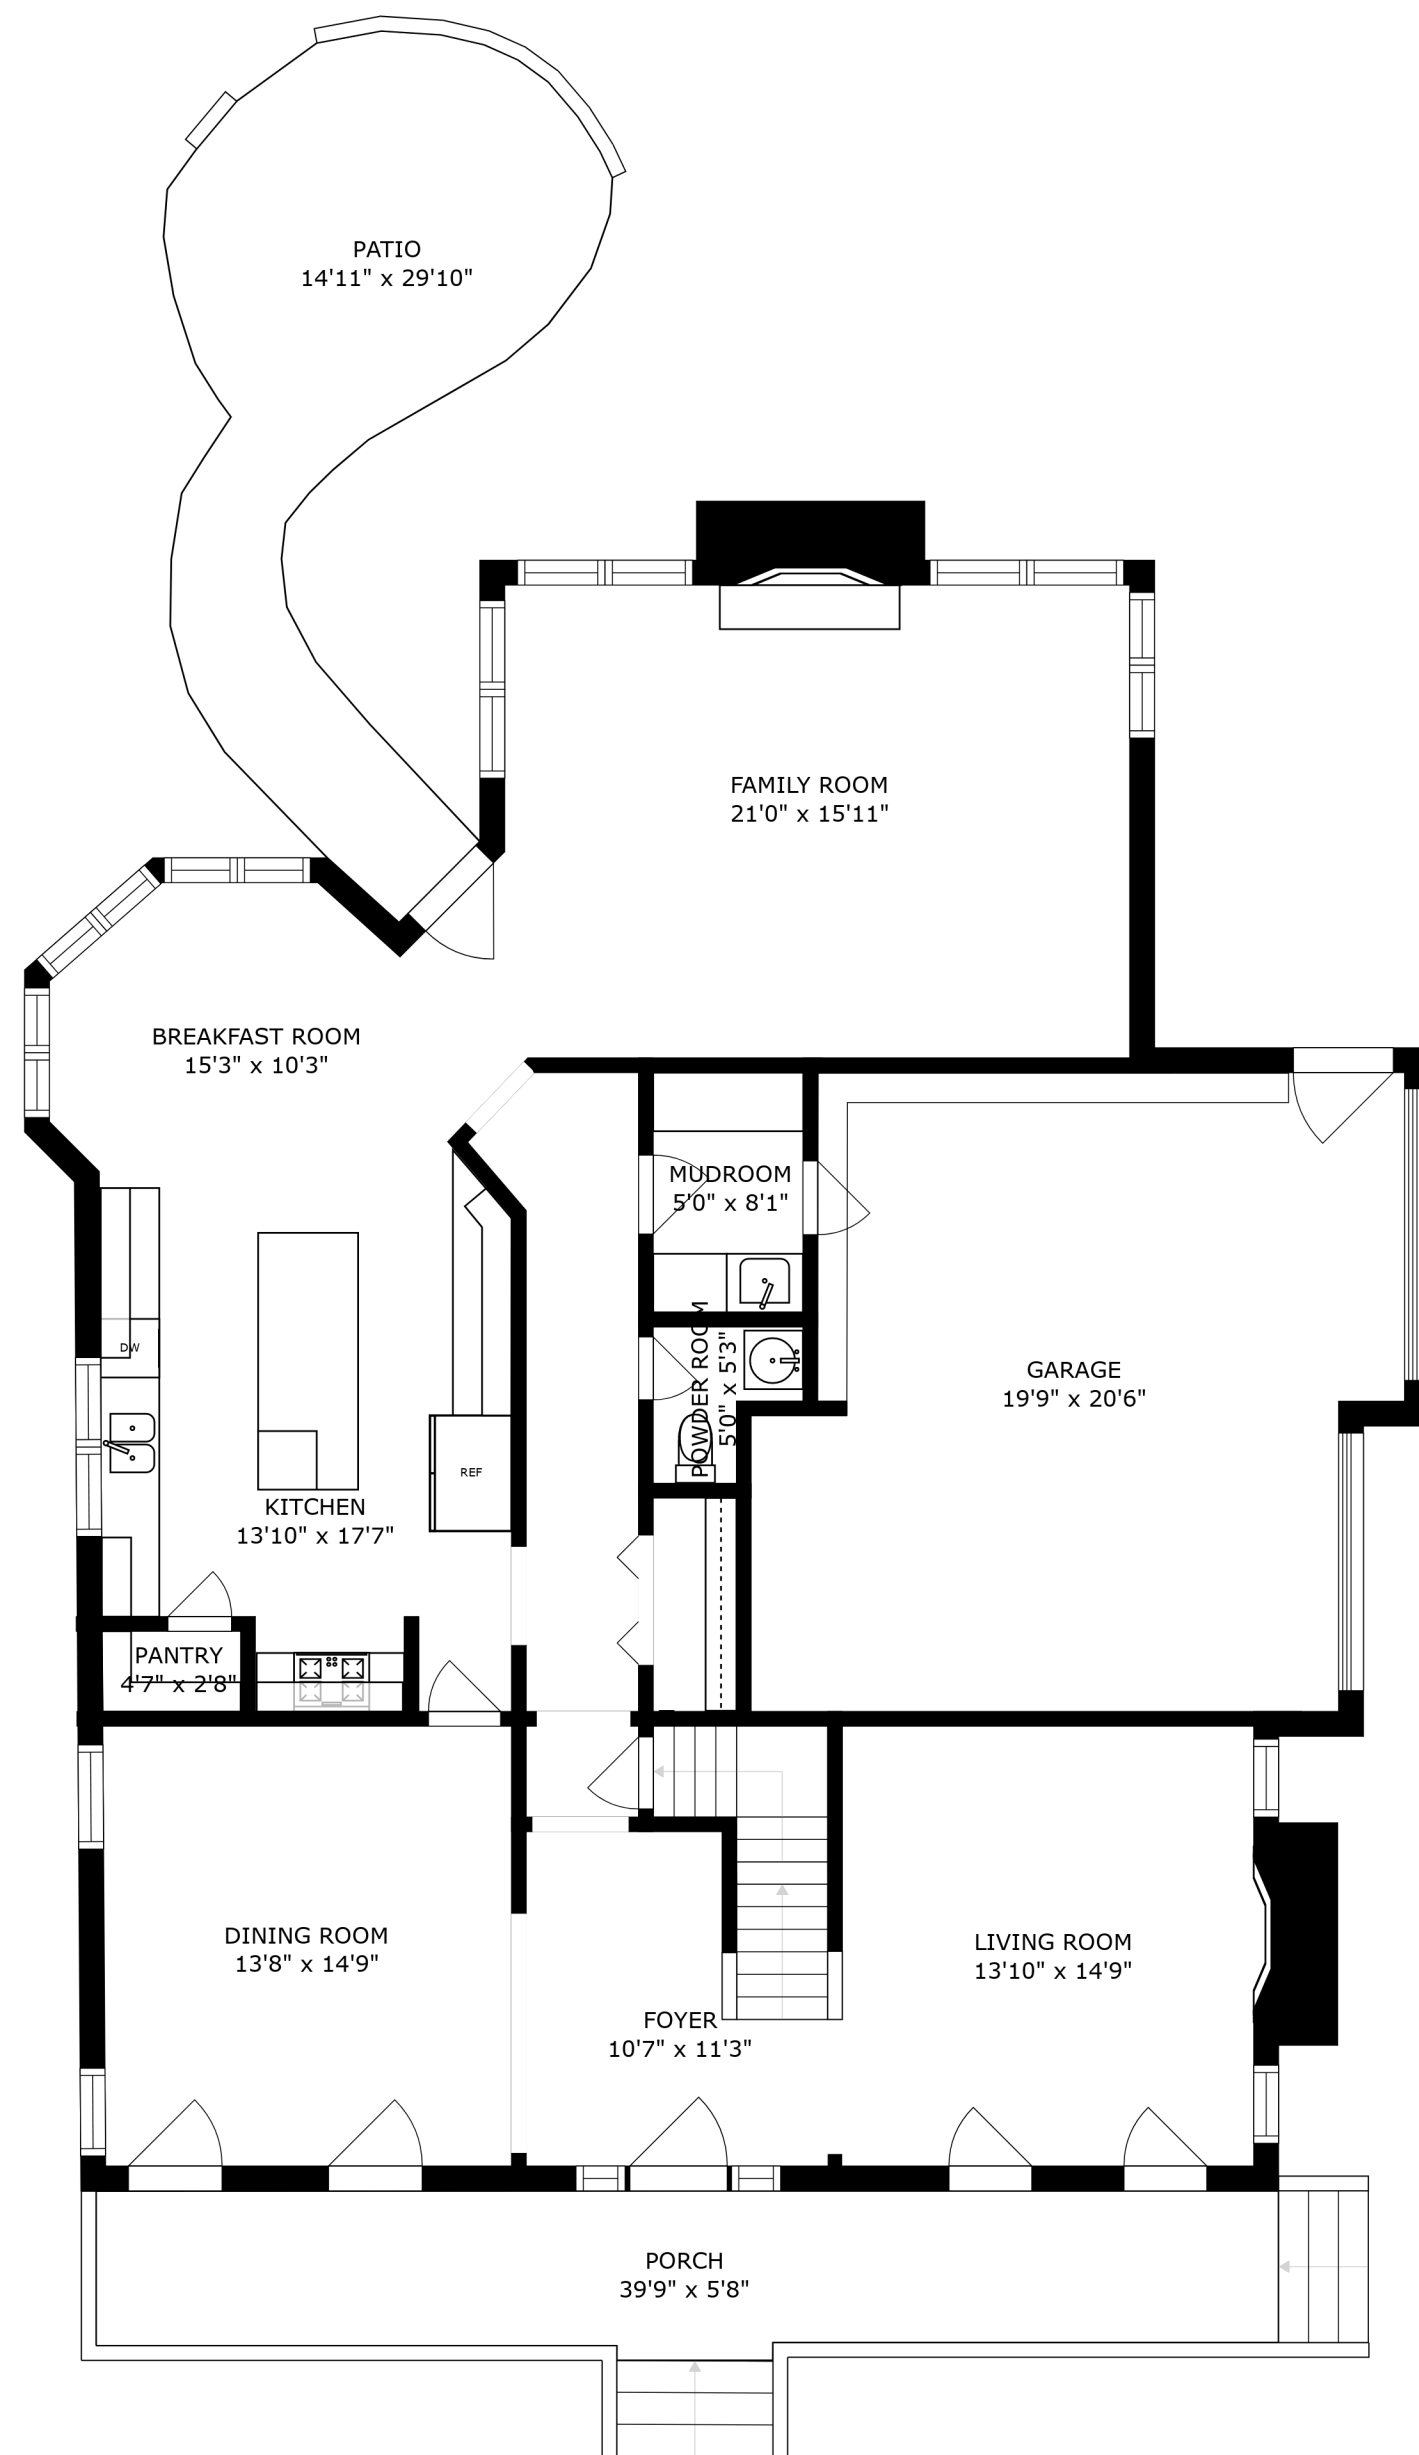

FLOOR 1

FLOOR 2

FLOOR 4

FLOOR 3

SIZES AND DIMENSIONS ARE APPROXIMATE, ACTUAL MAY VARY.

BEDROOM 5
19'5" x 13'2"

ATTIC/STORAGE
38'3" x 8'10"

LAUNDRY
7'4" x 7'7"

BATH
4'6" x 10'4"

SIZES AND DIMENSIONS ARE APPROXIMATE, ACTUAL MAY VARY.

SIZES AND DIMENSIONS ARE APPROXIMATE, ACTUAL MAY VARY.

SIZES AND DIMENSIONS ARE APPROXIMATE, ACTUAL MAY VARY.