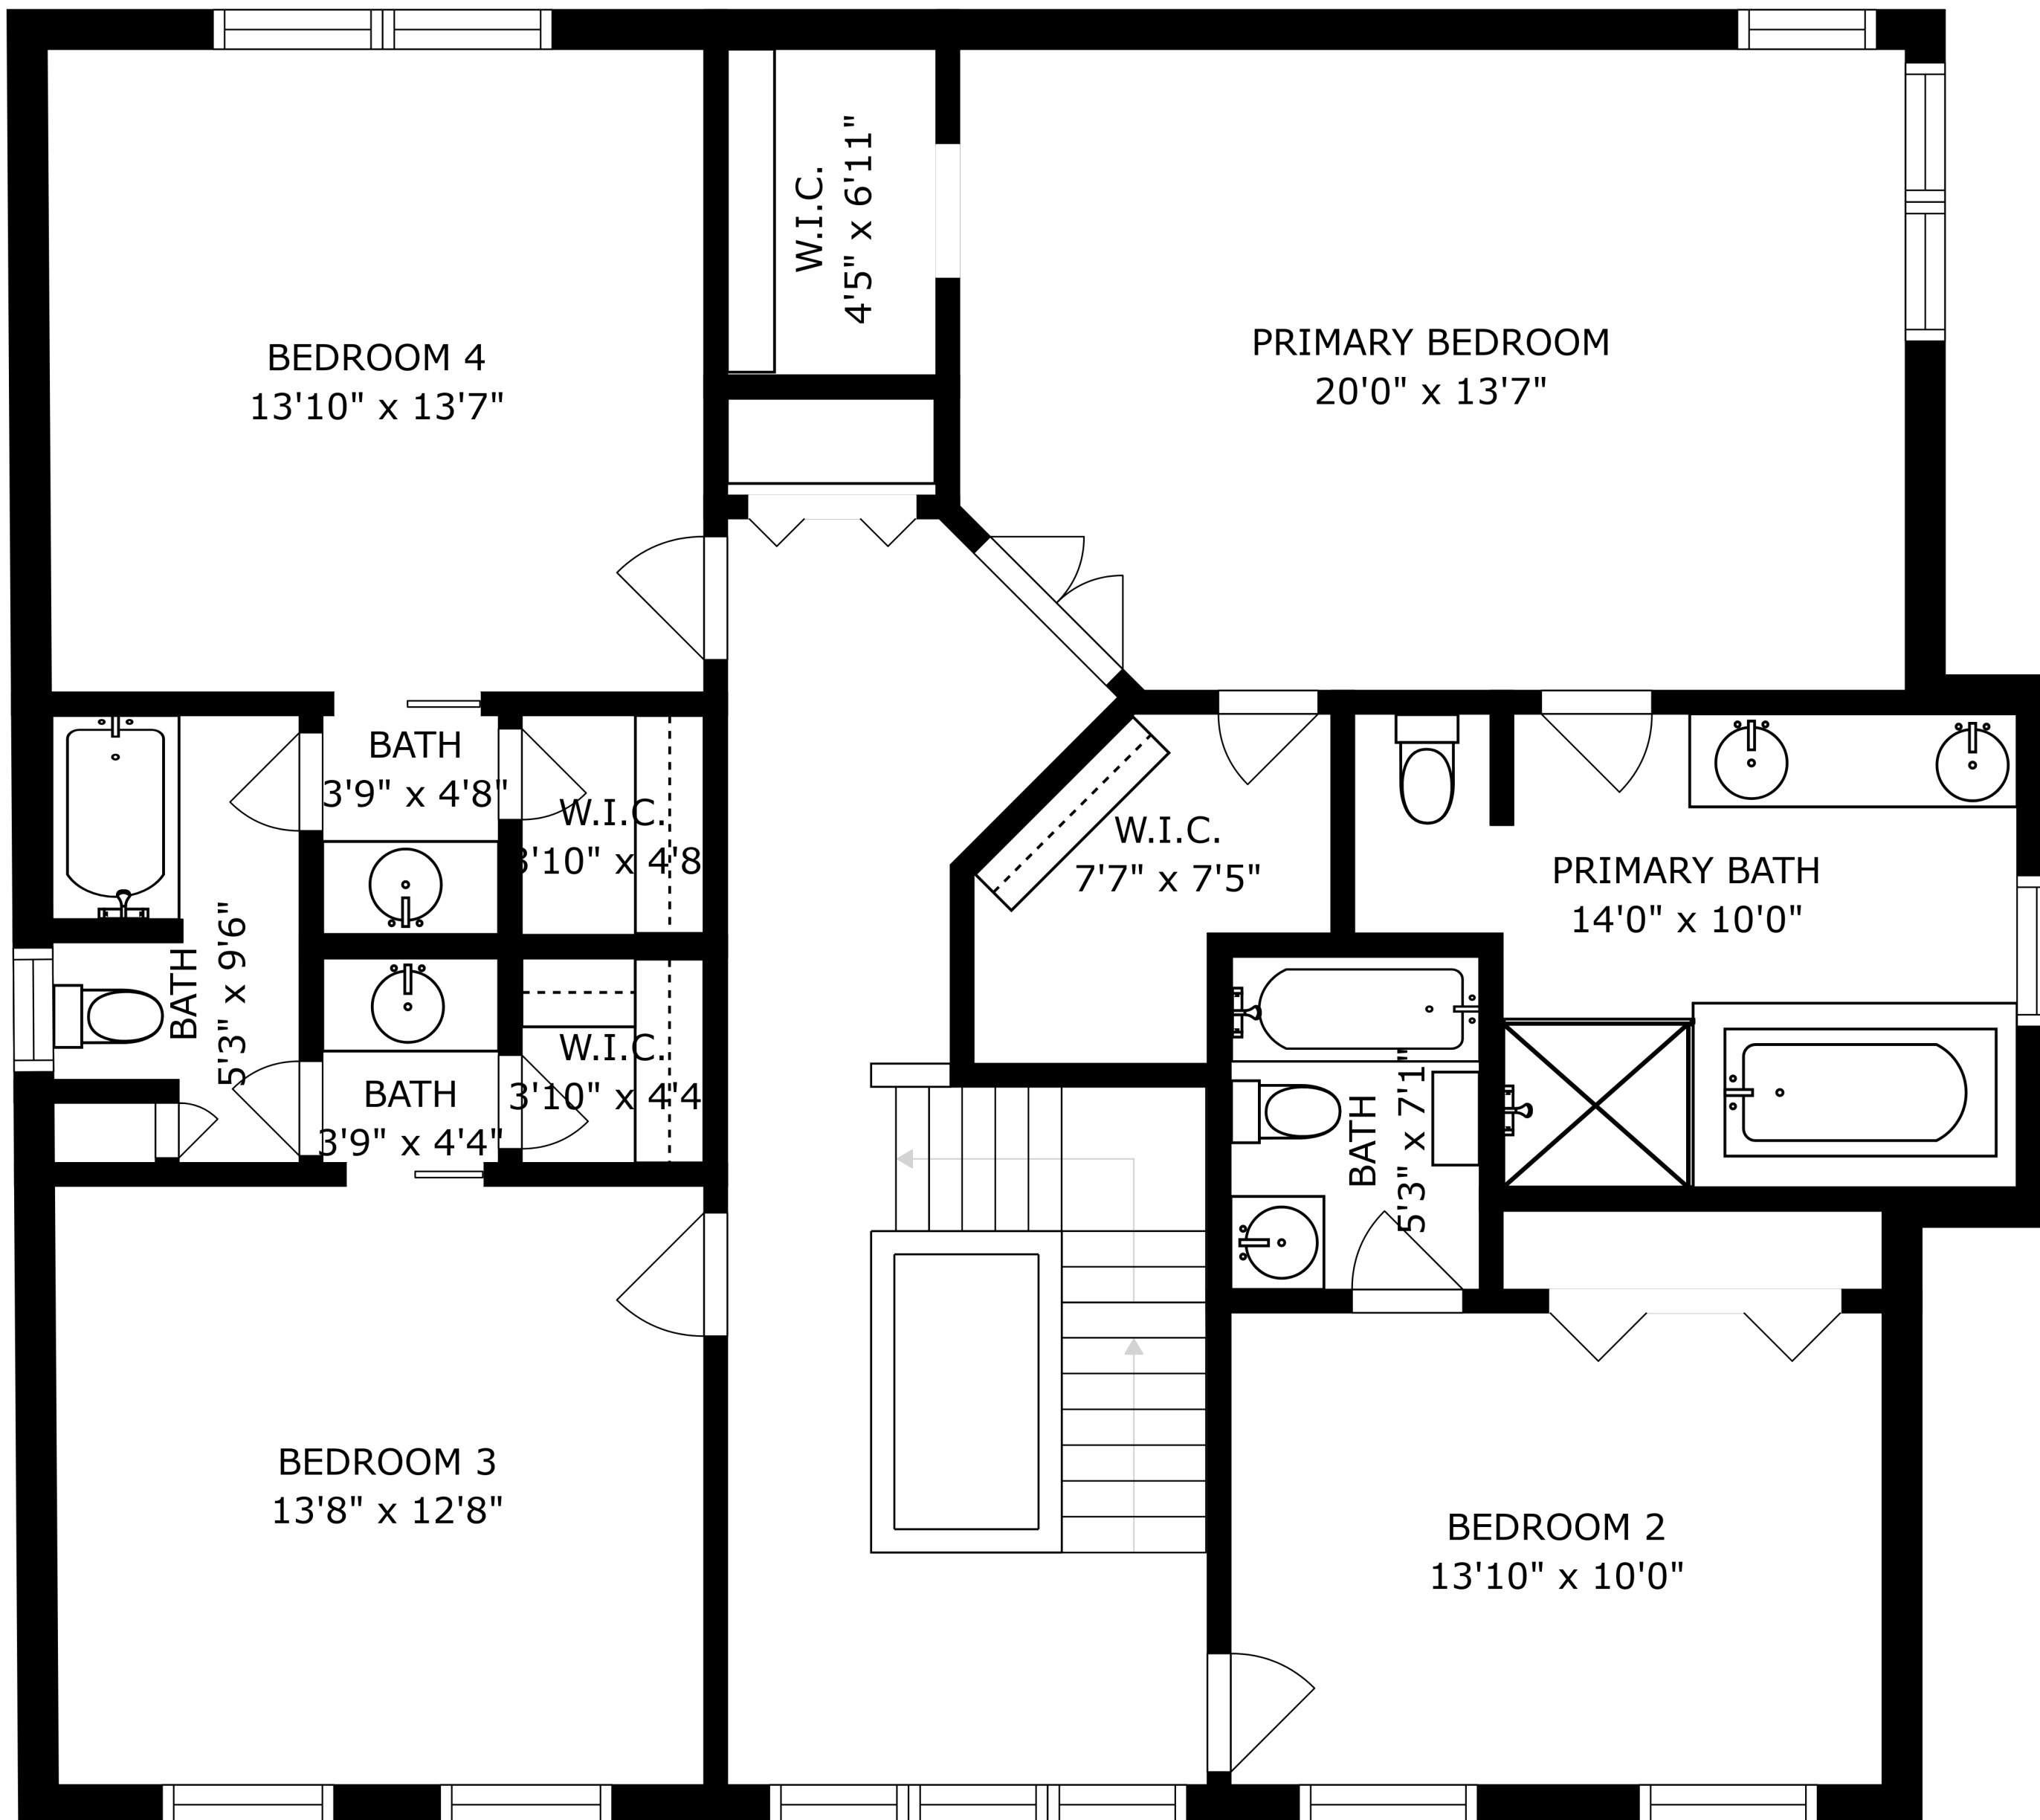

FLOOR 1

FLOOR 2

FLOOR 4

FLOOR 3

SIZES AND DIMENSIONS ARE APPROXIMATE, ACTUAL MAY VARY.

BEDROOM 5
19'5" x 13'2"

ATTIC/STORAGE
38'3" x 8'10"

LAUNDRY
7'4" x 7'7"

BATH
4'6" x 10'4"

SIZES AND DIMENSIONS ARE APPROXIMATE, ACTUAL MAY VARY.

SIZES AND DIMENSIONS ARE APPROXIMATE, ACTUAL MAY VARY.

SIZES AND DIMENSIONS ARE APPROXIMATE, ACTUAL MAY VARY.