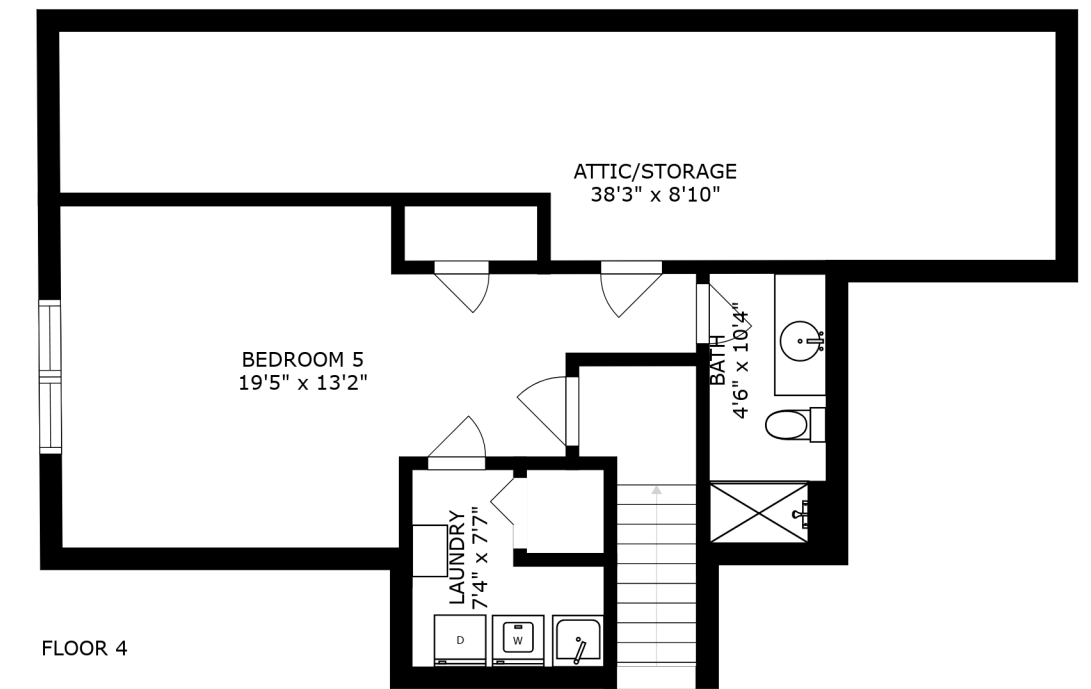

FLOOR 1

FLOOR 2

FLOOR 4

FLOOR 3

SIZES AND DIMENSIONS ARE APPROXIMATE, ACTUAL MAY VARY.

BEDROOM 5
19'5" x 13'2"

ATTIC/STORAGE
38'3" x 8'10"

LAUNDRY
7'4" x 7'7"

BATH
4'6" x 10'4"

SIZES AND DIMENSIONS ARE APPROXIMATE, ACTUAL MAY VARY.

SIZES AND DIMENSIONS ARE APPROXIMATE, ACTUAL MAY VARY.

SIZES AND DIMENSIONS ARE APPROXIMATE, ACTUAL MAY VARY.