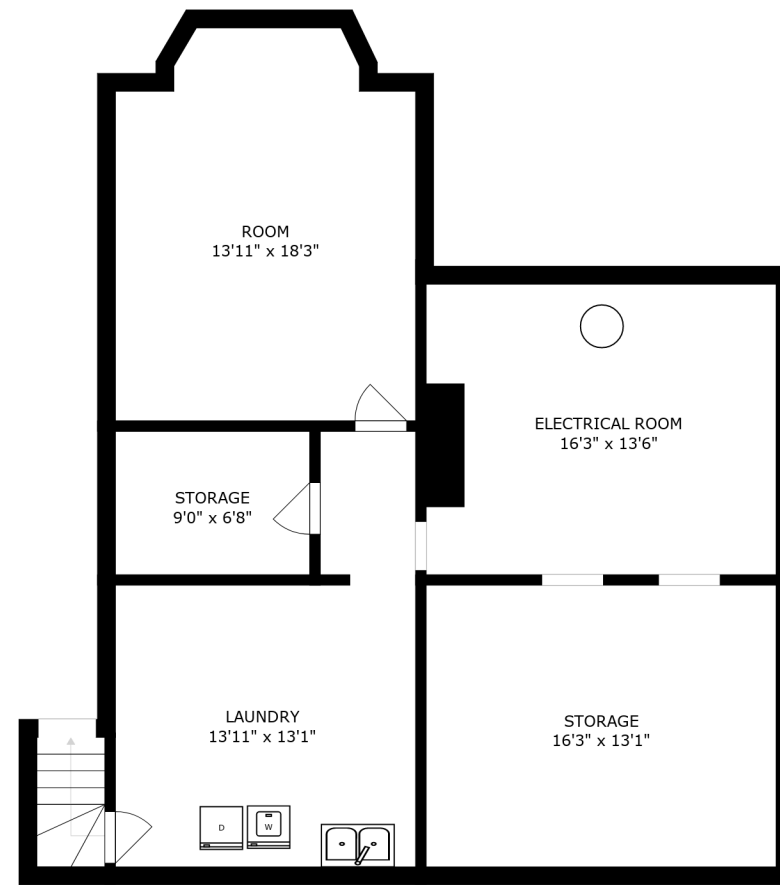

FLOOR 4

FLOOR 3

FLOOR 1

FLOOR 2

SIZES AND DIMENSIONS ARE APPROXIMATE, ACTUAL MAY VARY.

RECREATION ROOM  
39'8" x 16'2"

SIZES AND DIMENSIONS ARE APPROXIMATE, ACTUAL MAY VARY.

SIZES AND DIMENSIONS ARE APPROXIMATE, ACTUAL MAY VARY.

SIZES AND DIMENSIONS ARE APPROXIMATE, ACTUAL MAY VARY.