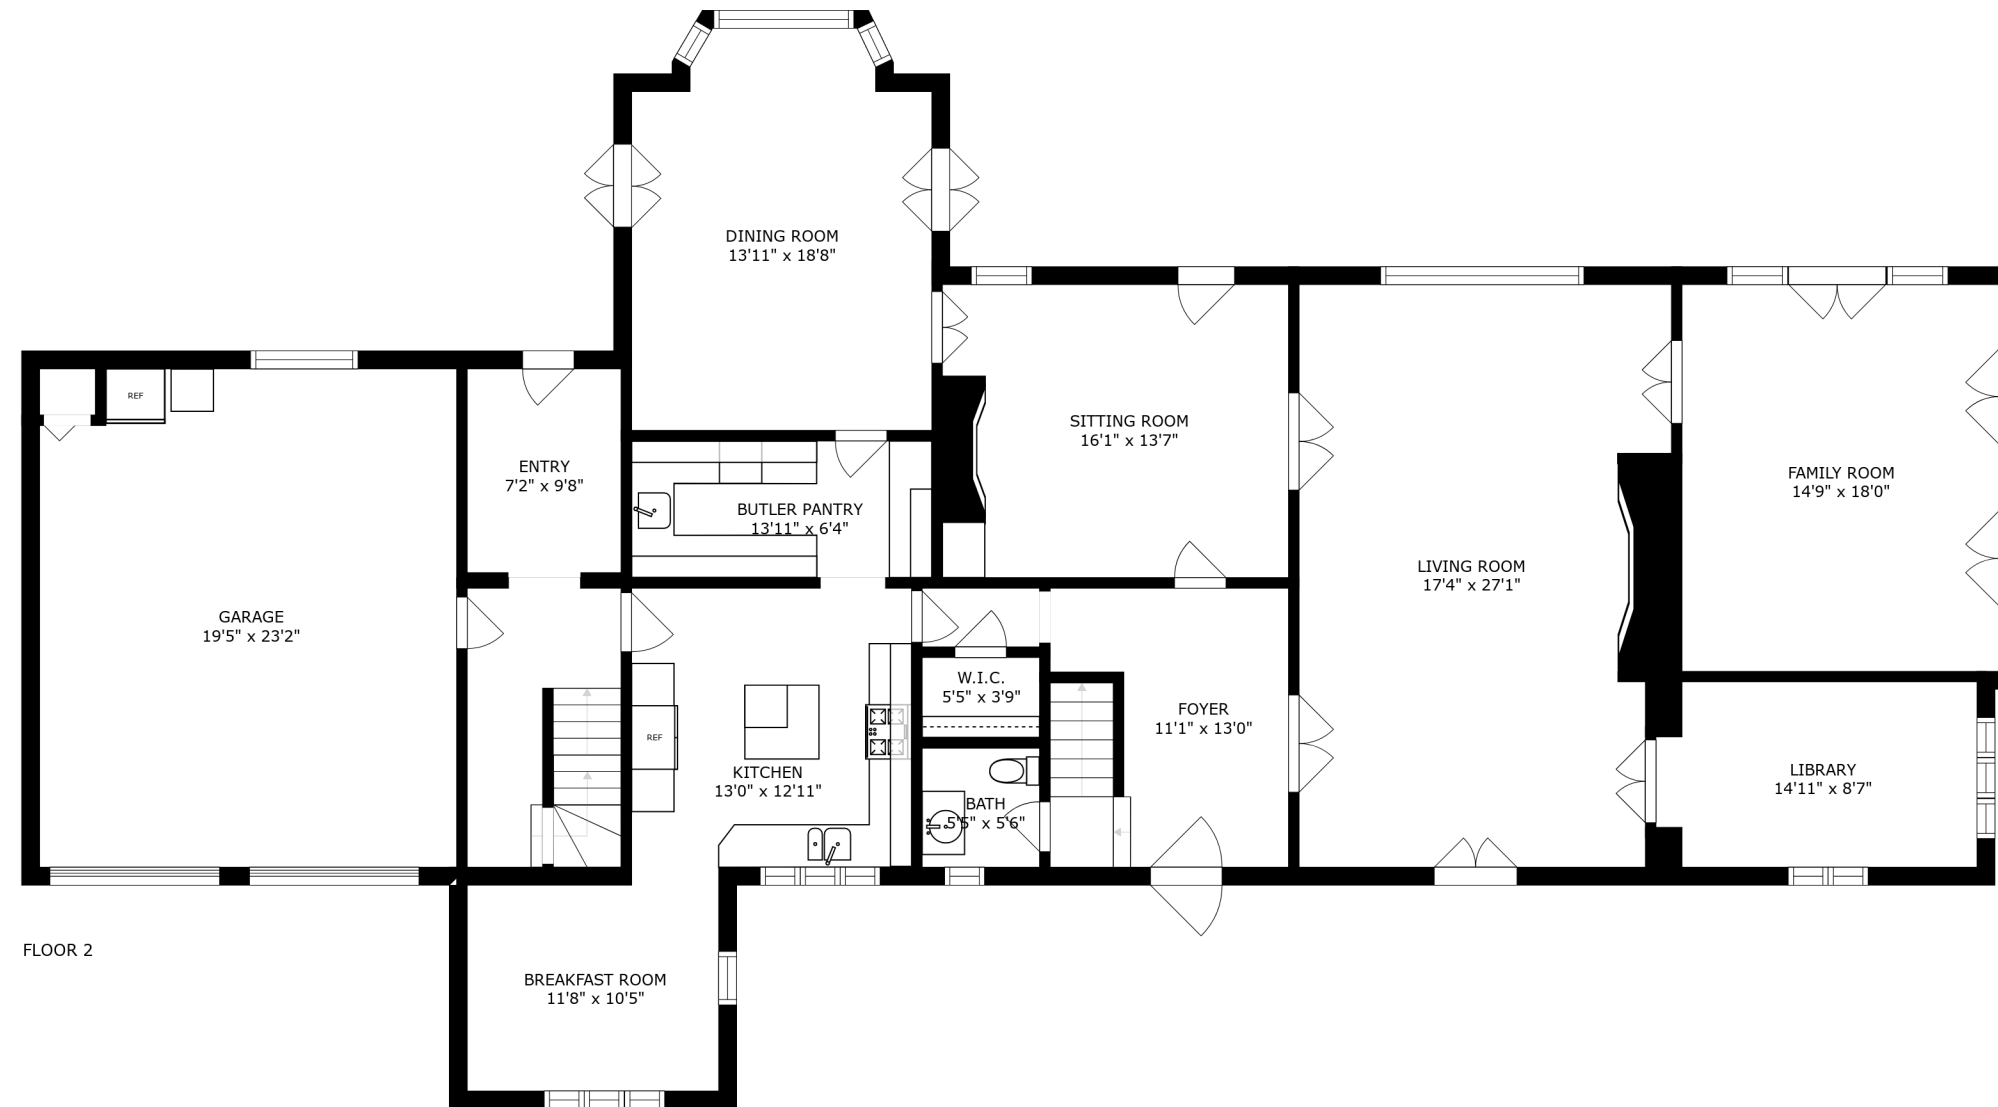

FLOOR 4

FLOOR 3

FLOOR 1

FLOOR 2

SIZES AND DIMENSIONS ARE APPROXIMATE, ACTUAL MAY VARY.

RECREATION ROOM  
39'8" x 16'2"

SIZES AND DIMENSIONS ARE APPROXIMATE, ACTUAL MAY VARY.

SIZES AND DIMENSIONS ARE APPROXIMATE, ACTUAL MAY VARY.

SIZES AND DIMENSIONS ARE APPROXIMATE, ACTUAL MAY VARY.