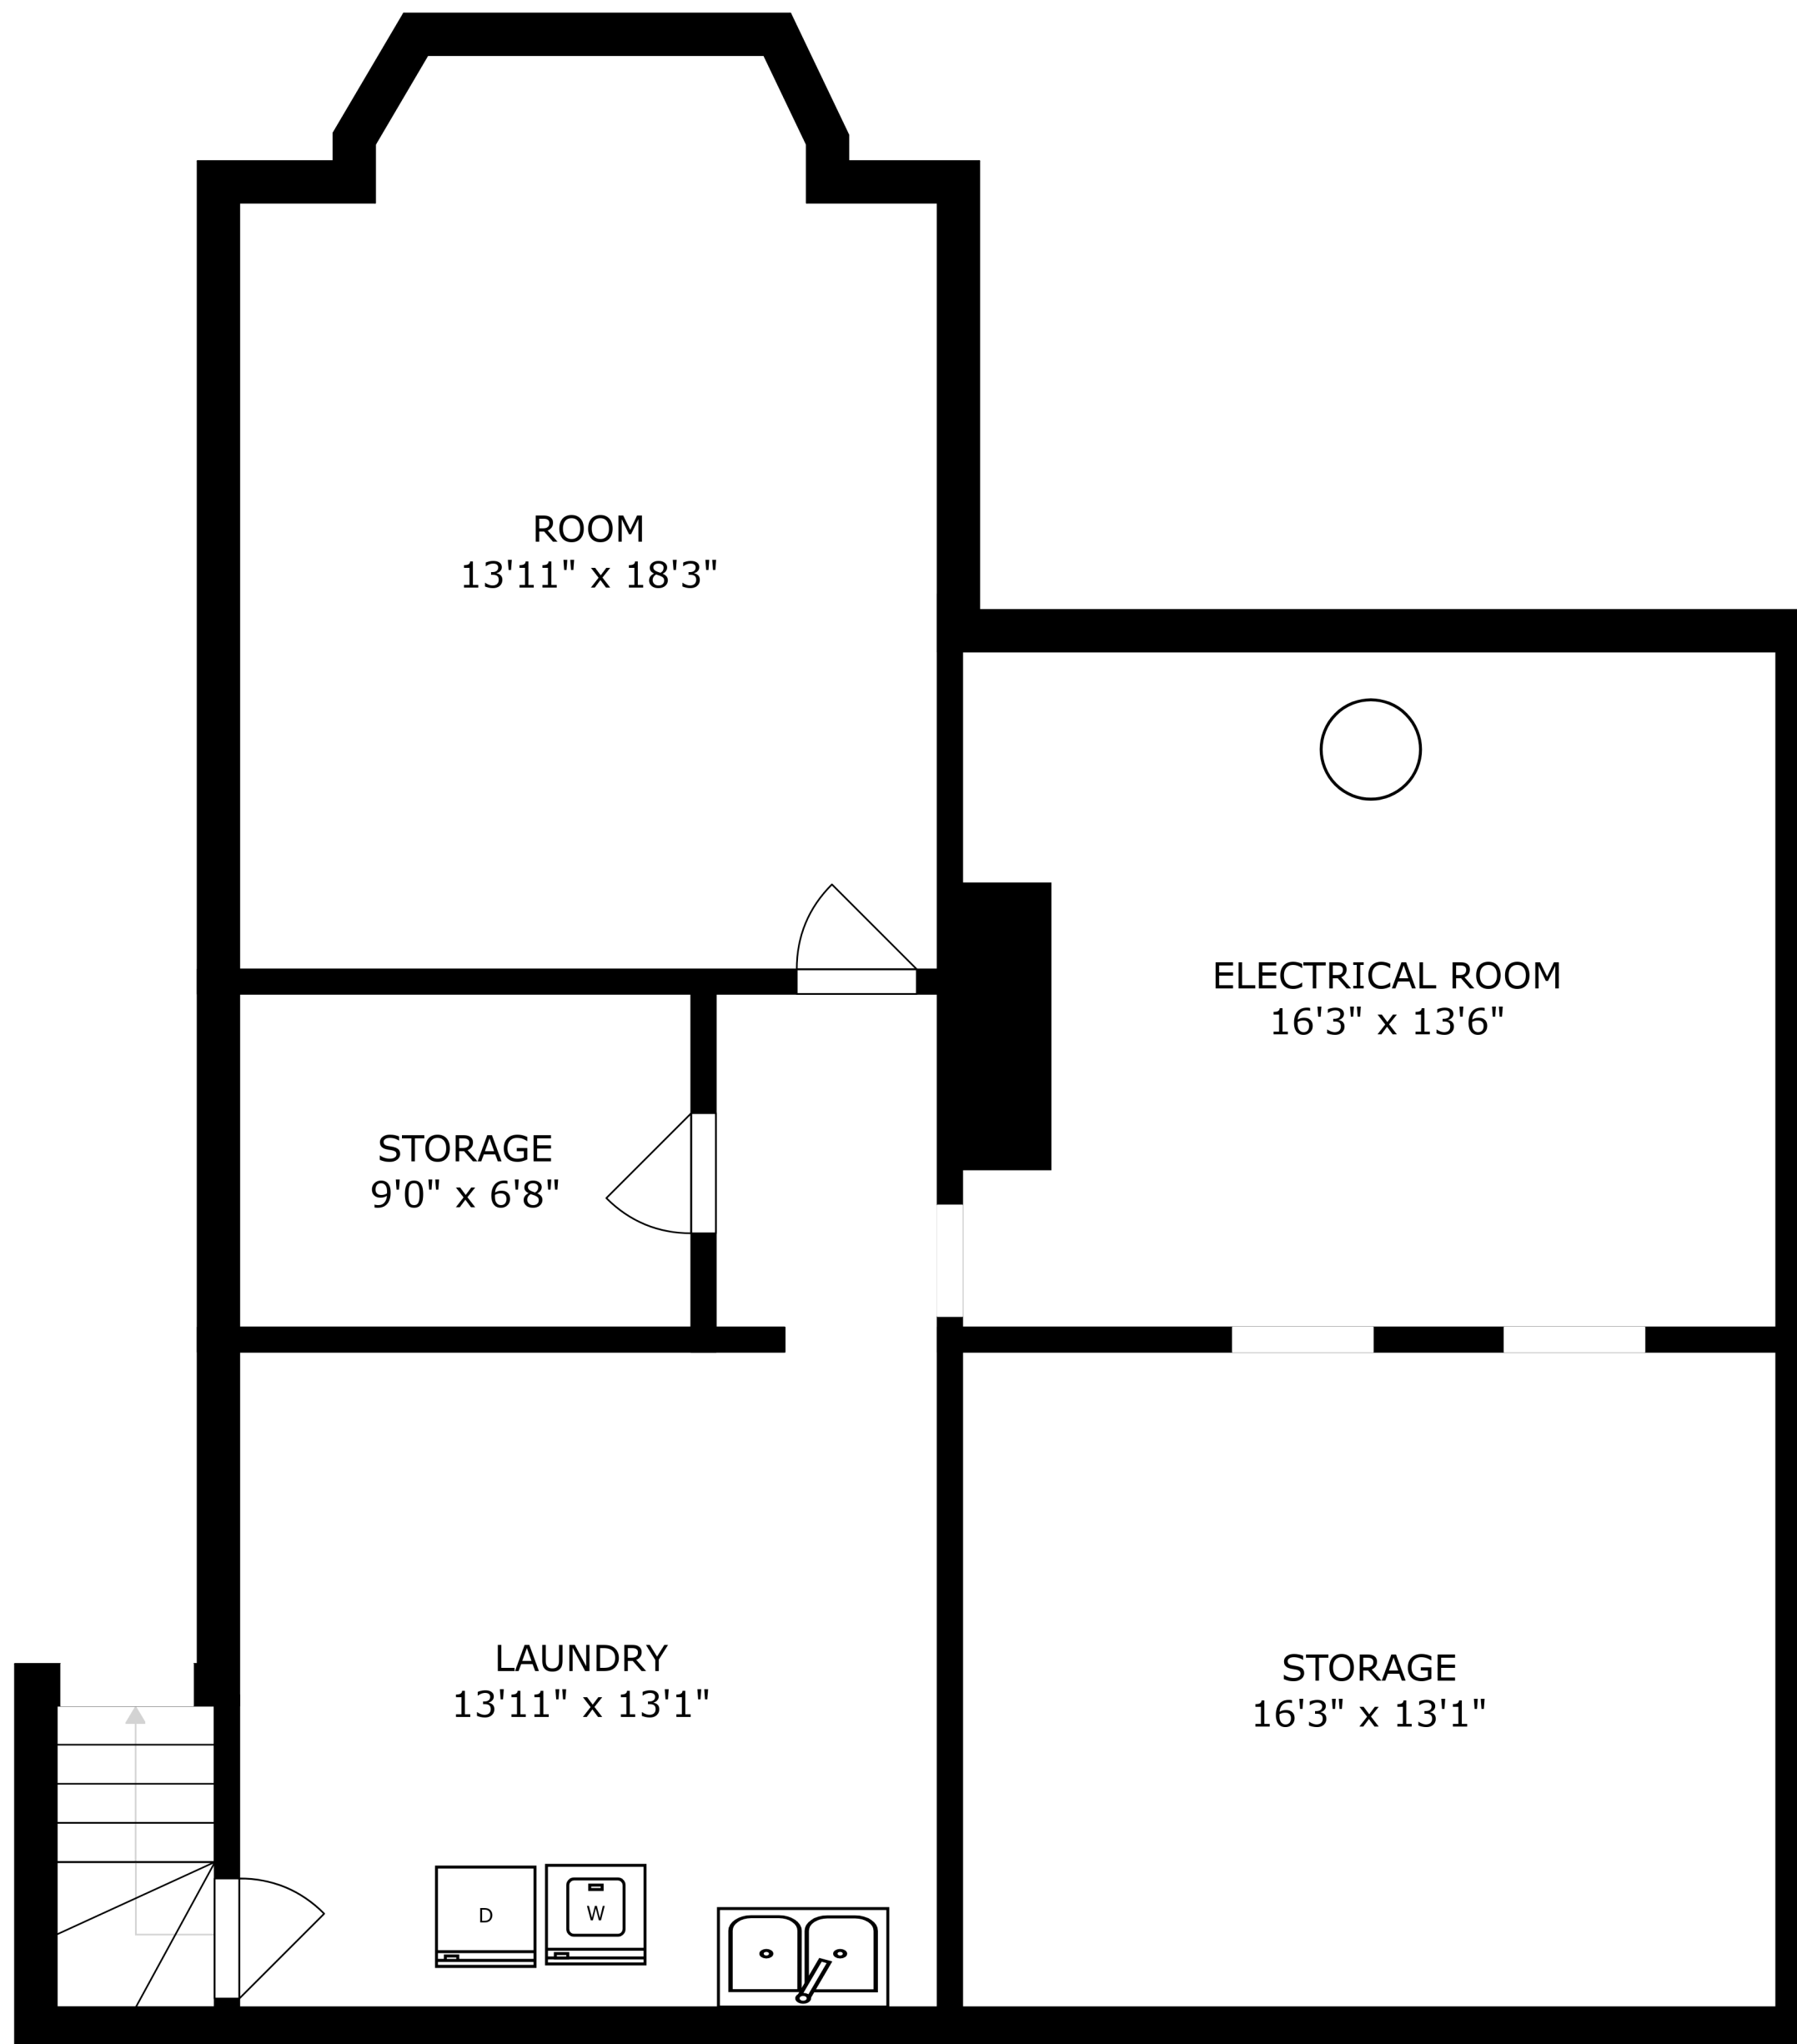

FLOOR 4

FLOOR 3

FLOOR 1

FLOOR 2

SIZES AND DIMENSIONS ARE APPROXIMATE, ACTUAL MAY VARY.

RECREATION ROOM  
39'8" x 16'2"

SIZES AND DIMENSIONS ARE APPROXIMATE, ACTUAL MAY VARY.

SIZES AND DIMENSIONS ARE APPROXIMATE, ACTUAL MAY VARY.

SIZES AND DIMENSIONS ARE APPROXIMATE, ACTUAL MAY VARY.