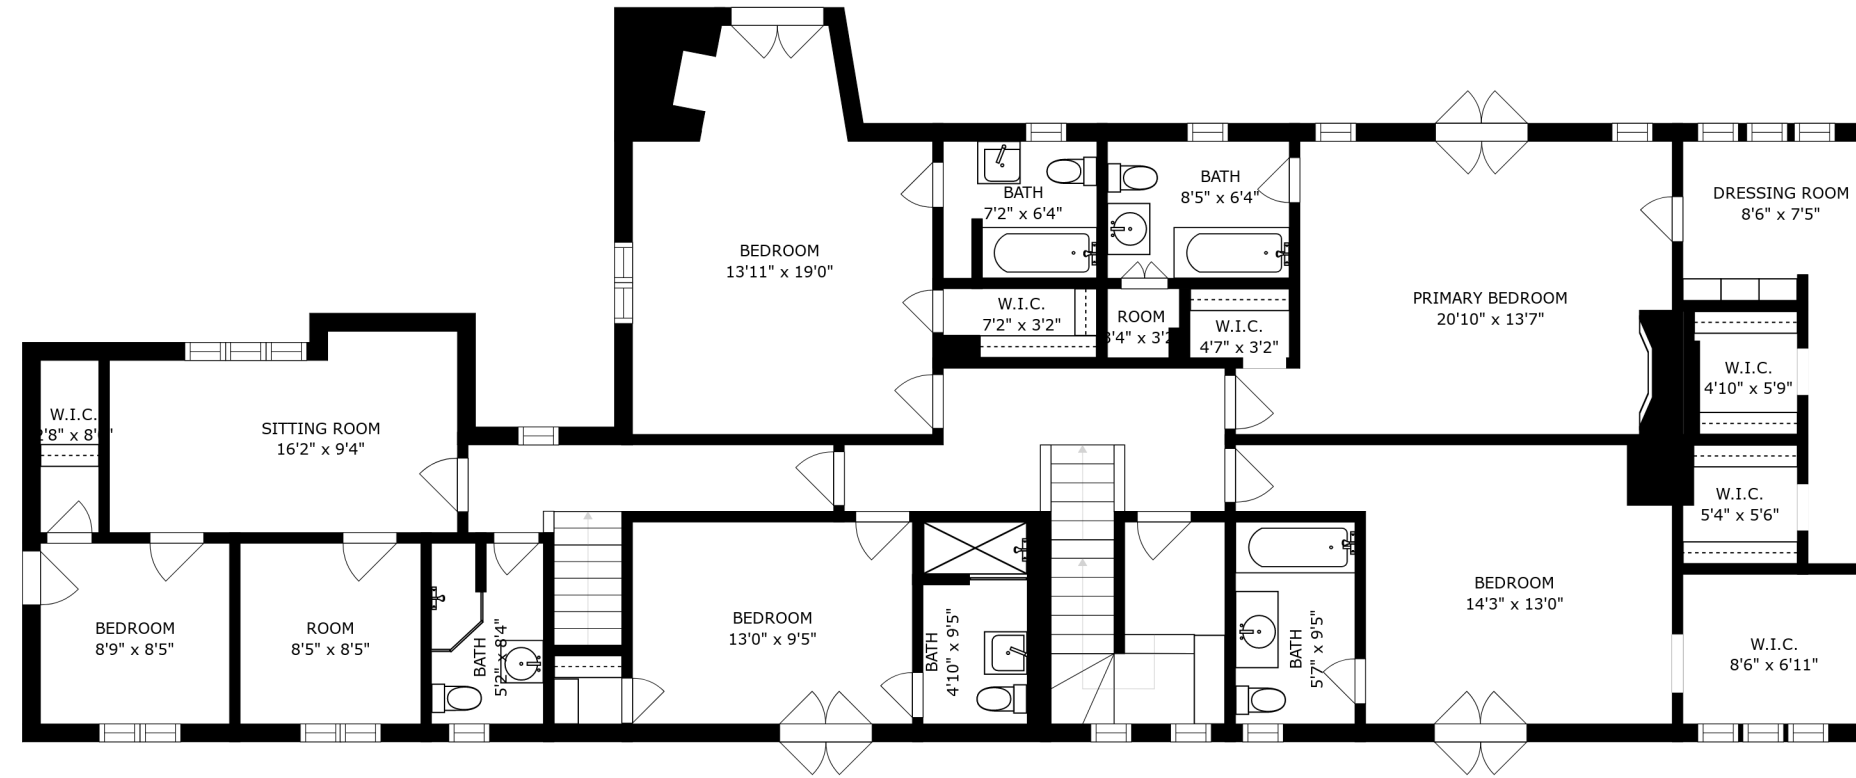

FLOOR 4

FLOOR 3

FLOOR 1

FLOOR 2

SIZES AND DIMENSIONS ARE APPROXIMATE, ACTUAL MAY VARY.

RECREATION ROOM  
39'8" x 16'2"

SIZES AND DIMENSIONS ARE APPROXIMATE, ACTUAL MAY VARY.

SIZES AND DIMENSIONS ARE APPROXIMATE, ACTUAL MAY VARY.

SIZES AND DIMENSIONS ARE APPROXIMATE, ACTUAL MAY VARY.