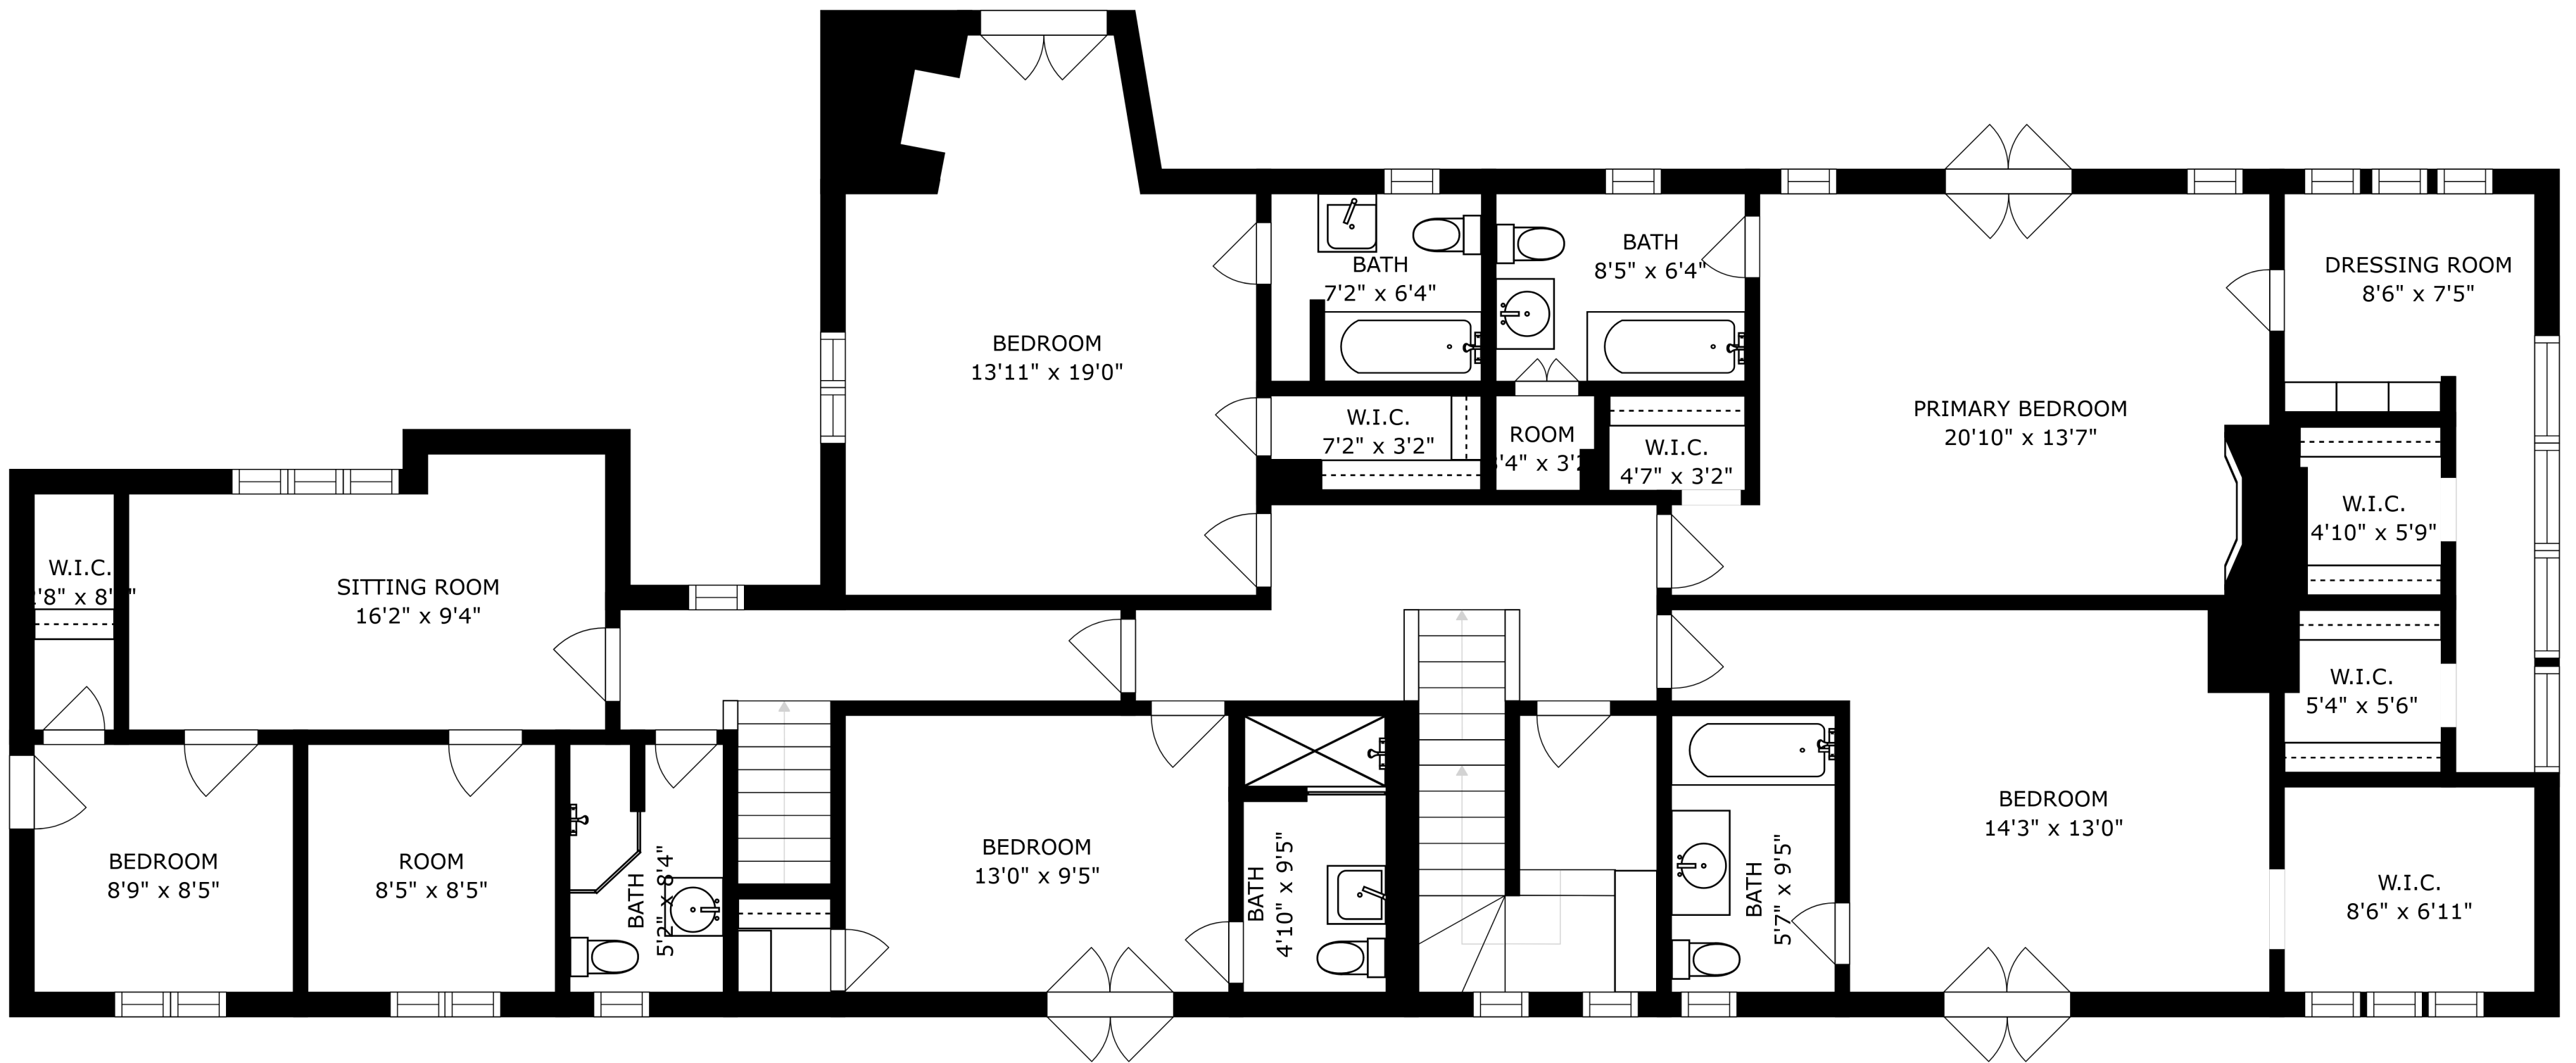

FLOOR 4

FLOOR 3

FLOOR 1

FLOOR 2

SIZES AND DIMENSIONS ARE APPROXIMATE, ACTUAL MAY VARY.

RECREATION ROOM  
39'8" x 16'2"

SIZES AND DIMENSIONS ARE APPROXIMATE, ACTUAL MAY VARY.

SIZES AND DIMENSIONS ARE APPROXIMATE, ACTUAL MAY VARY.

SIZES AND DIMENSIONS ARE APPROXIMATE, ACTUAL MAY VARY.