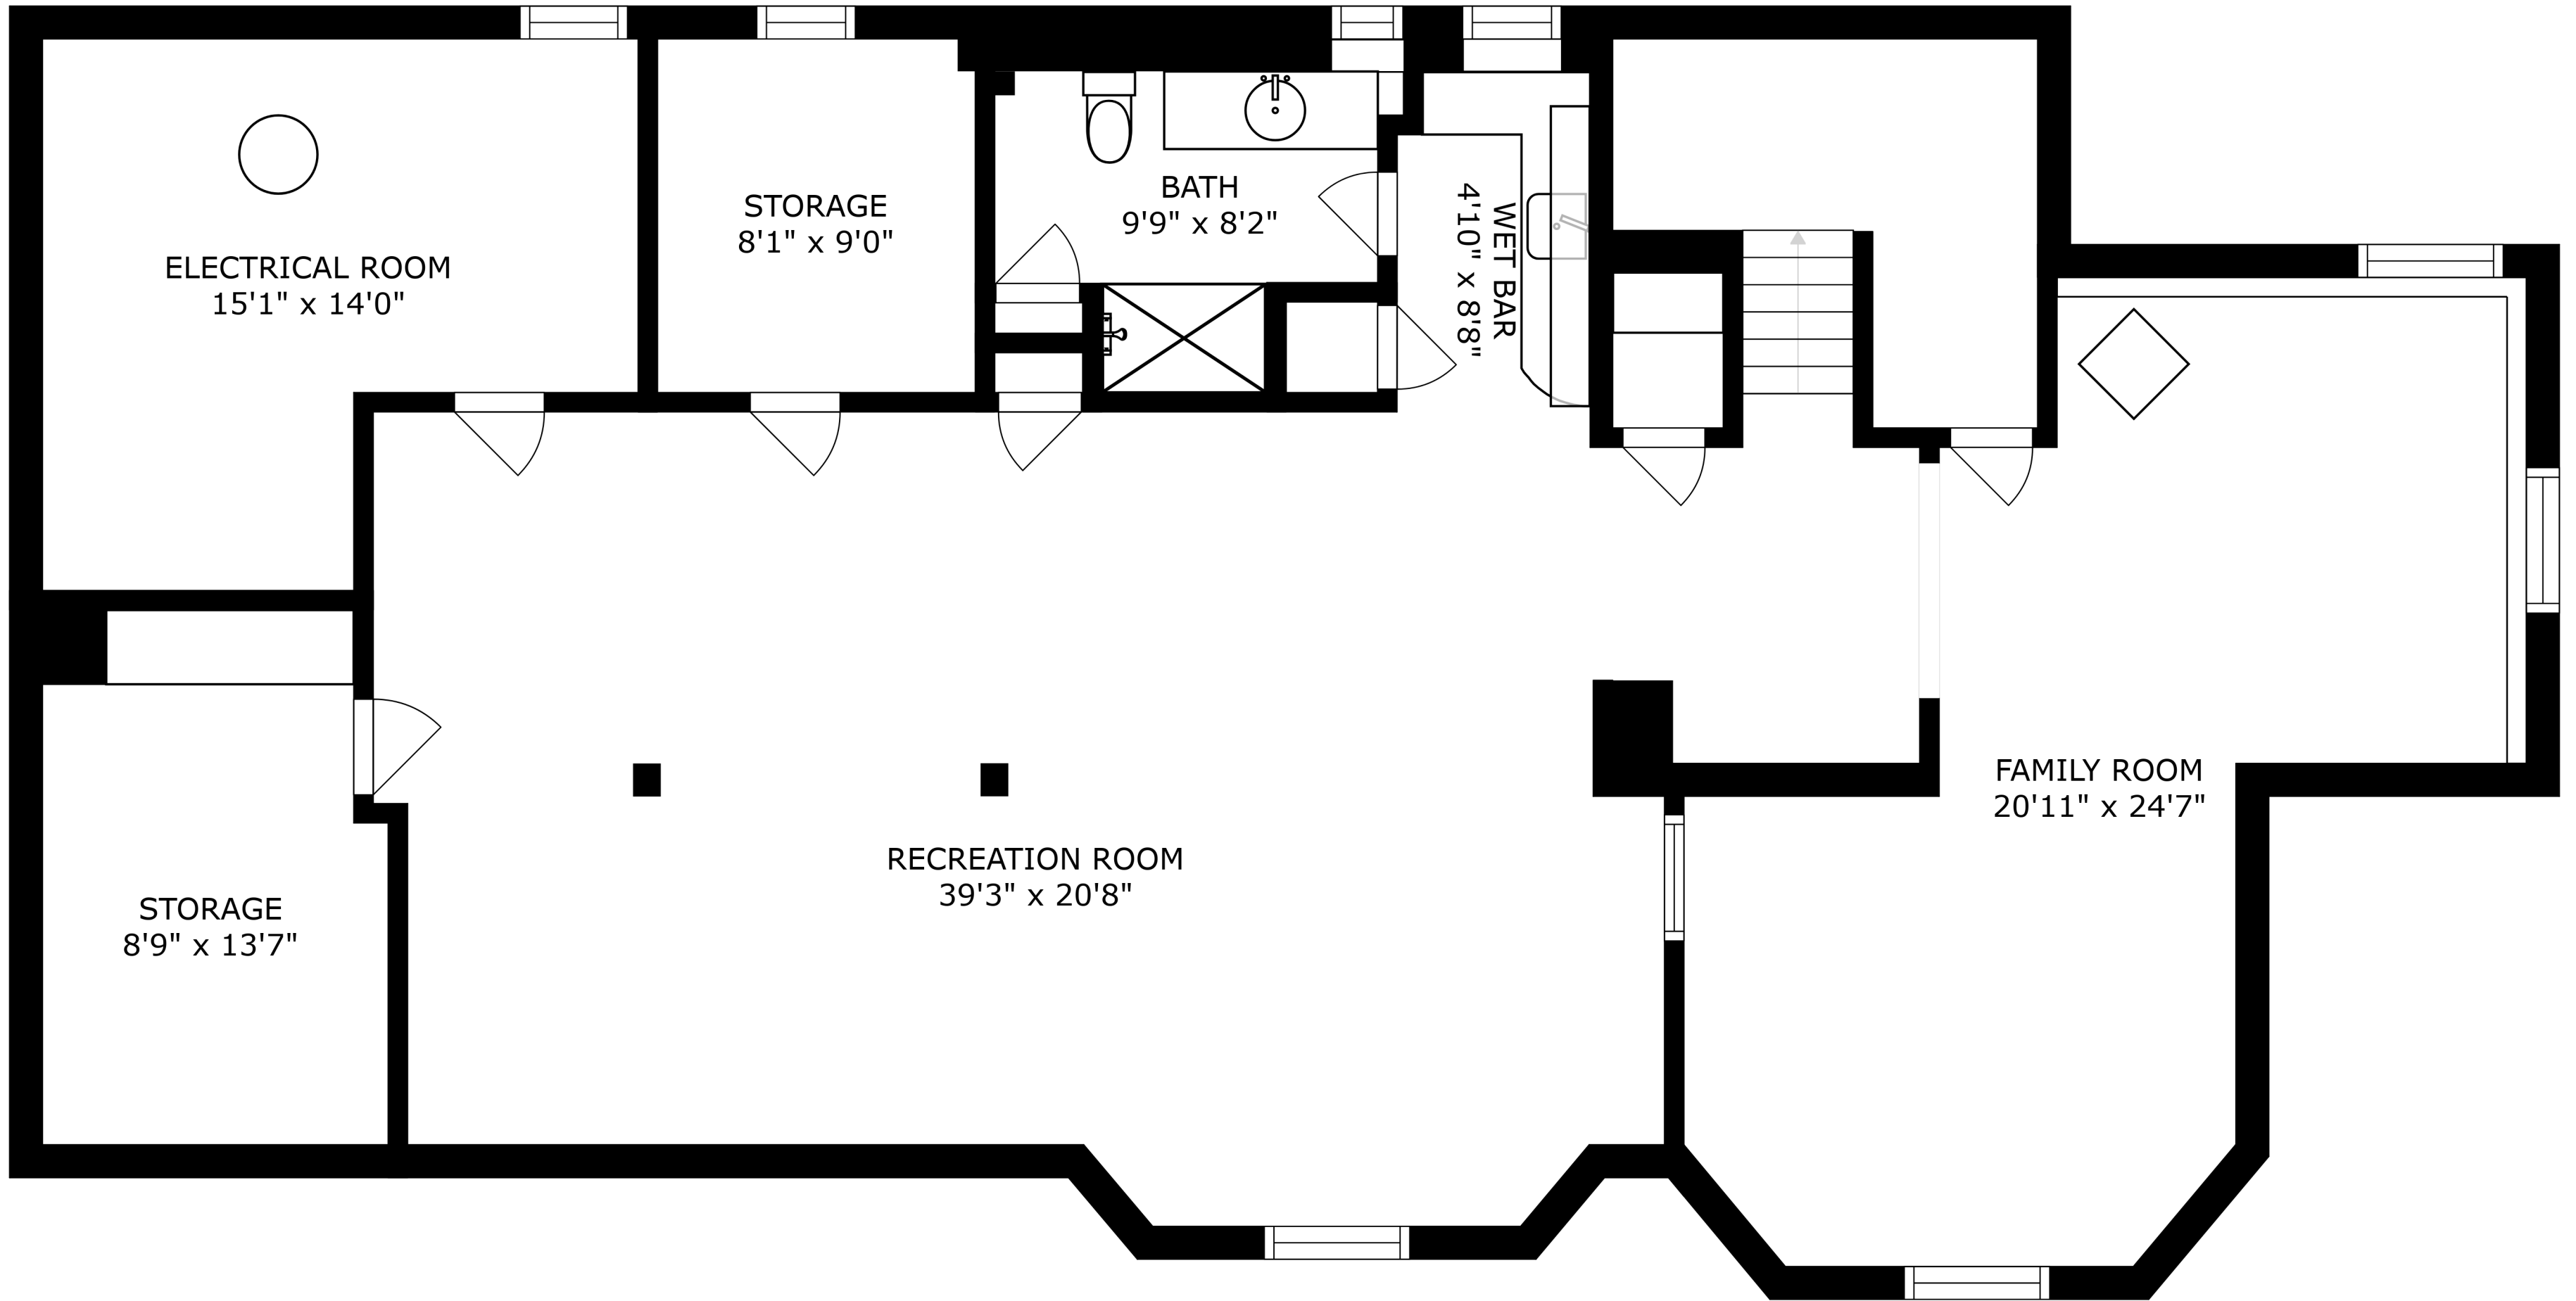

SIZES AND DIMENSIONS ARE APPROXIMATE, ACTUAL MAY VARY.

ATTIC
20'3" x 6'5"

BEDROOM
15'5" x 14'4"

BEDROOM
16'5" x 14'7"

BATH
8'4" x 9'7"

SIZES AND DIMENSIONS ARE APPROXIMATE, ACTUAL MAY VARY.

SIZES AND DIMENSIONS ARE APPROXIMATE, ACTUAL MAY VARY.

SIZES AND DIMENSIONS ARE APPROXIMATE, ACTUAL MAY VARY.