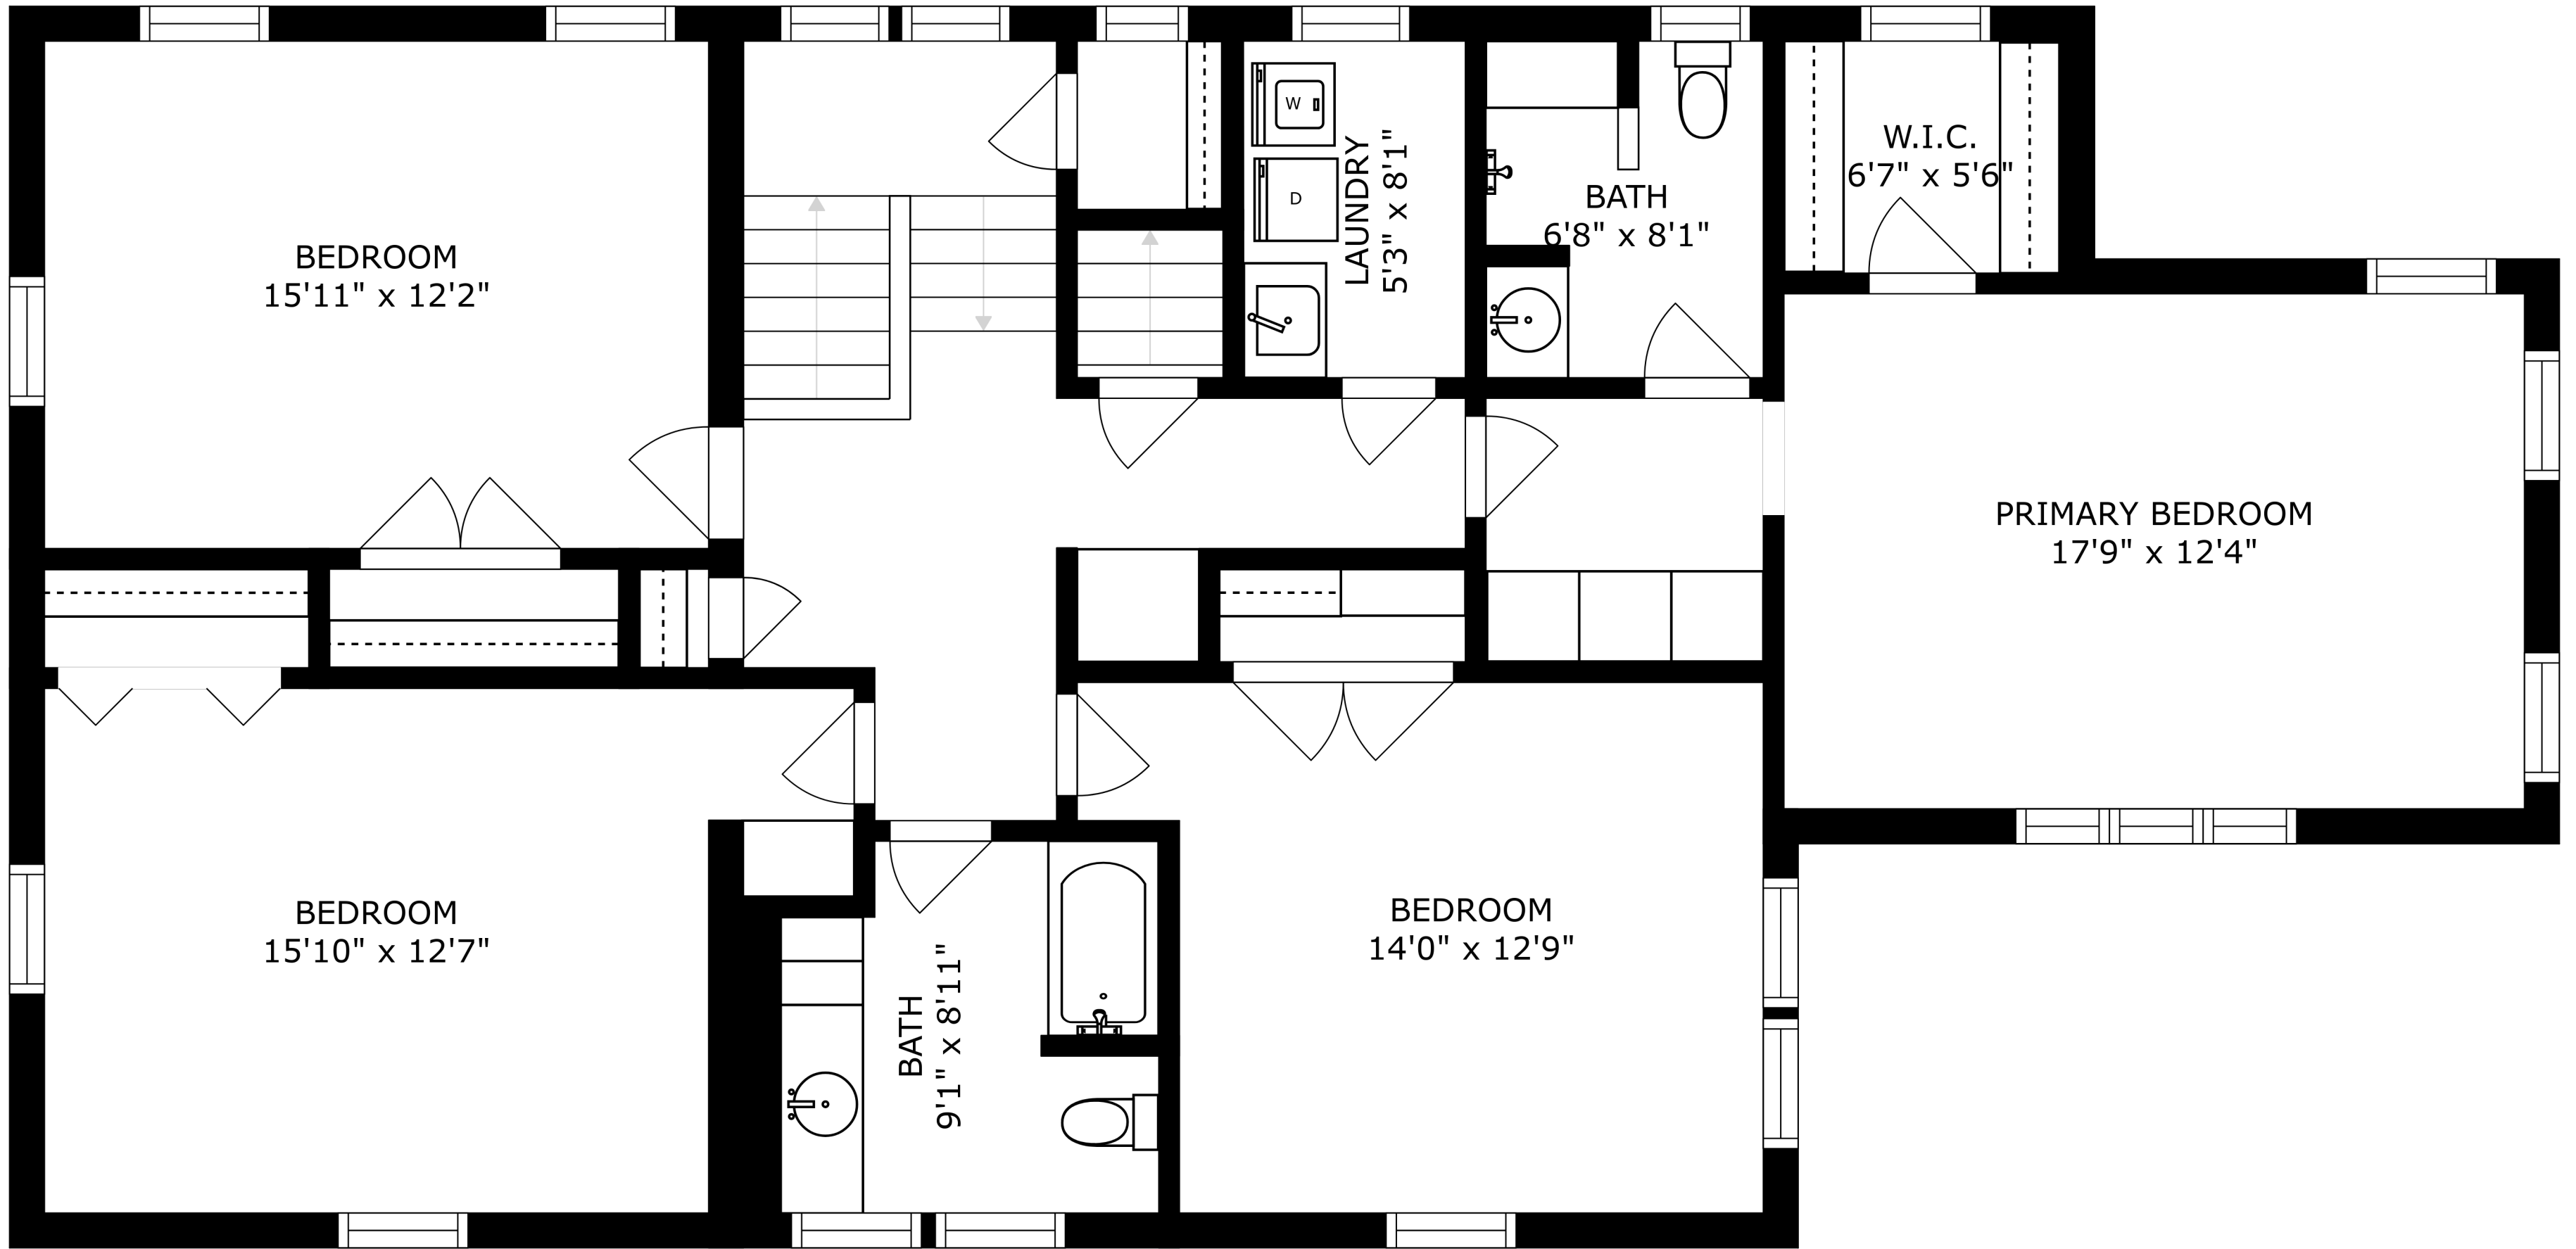

SIZES AND DIMENSIONS ARE APPROXIMATE, ACTUAL MAY VARY.

ATTIC
20'3" x 6'5"

BEDROOM
15'5" x 14'4"

BEDROOM
16'5" x 14'7"

BATH
8'4" x 9'7"

SIZES AND DIMENSIONS ARE APPROXIMATE, ACTUAL MAY VARY.

SIZES AND DIMENSIONS ARE APPROXIMATE, ACTUAL MAY VARY.

SIZES AND DIMENSIONS ARE APPROXIMATE, ACTUAL MAY VARY.