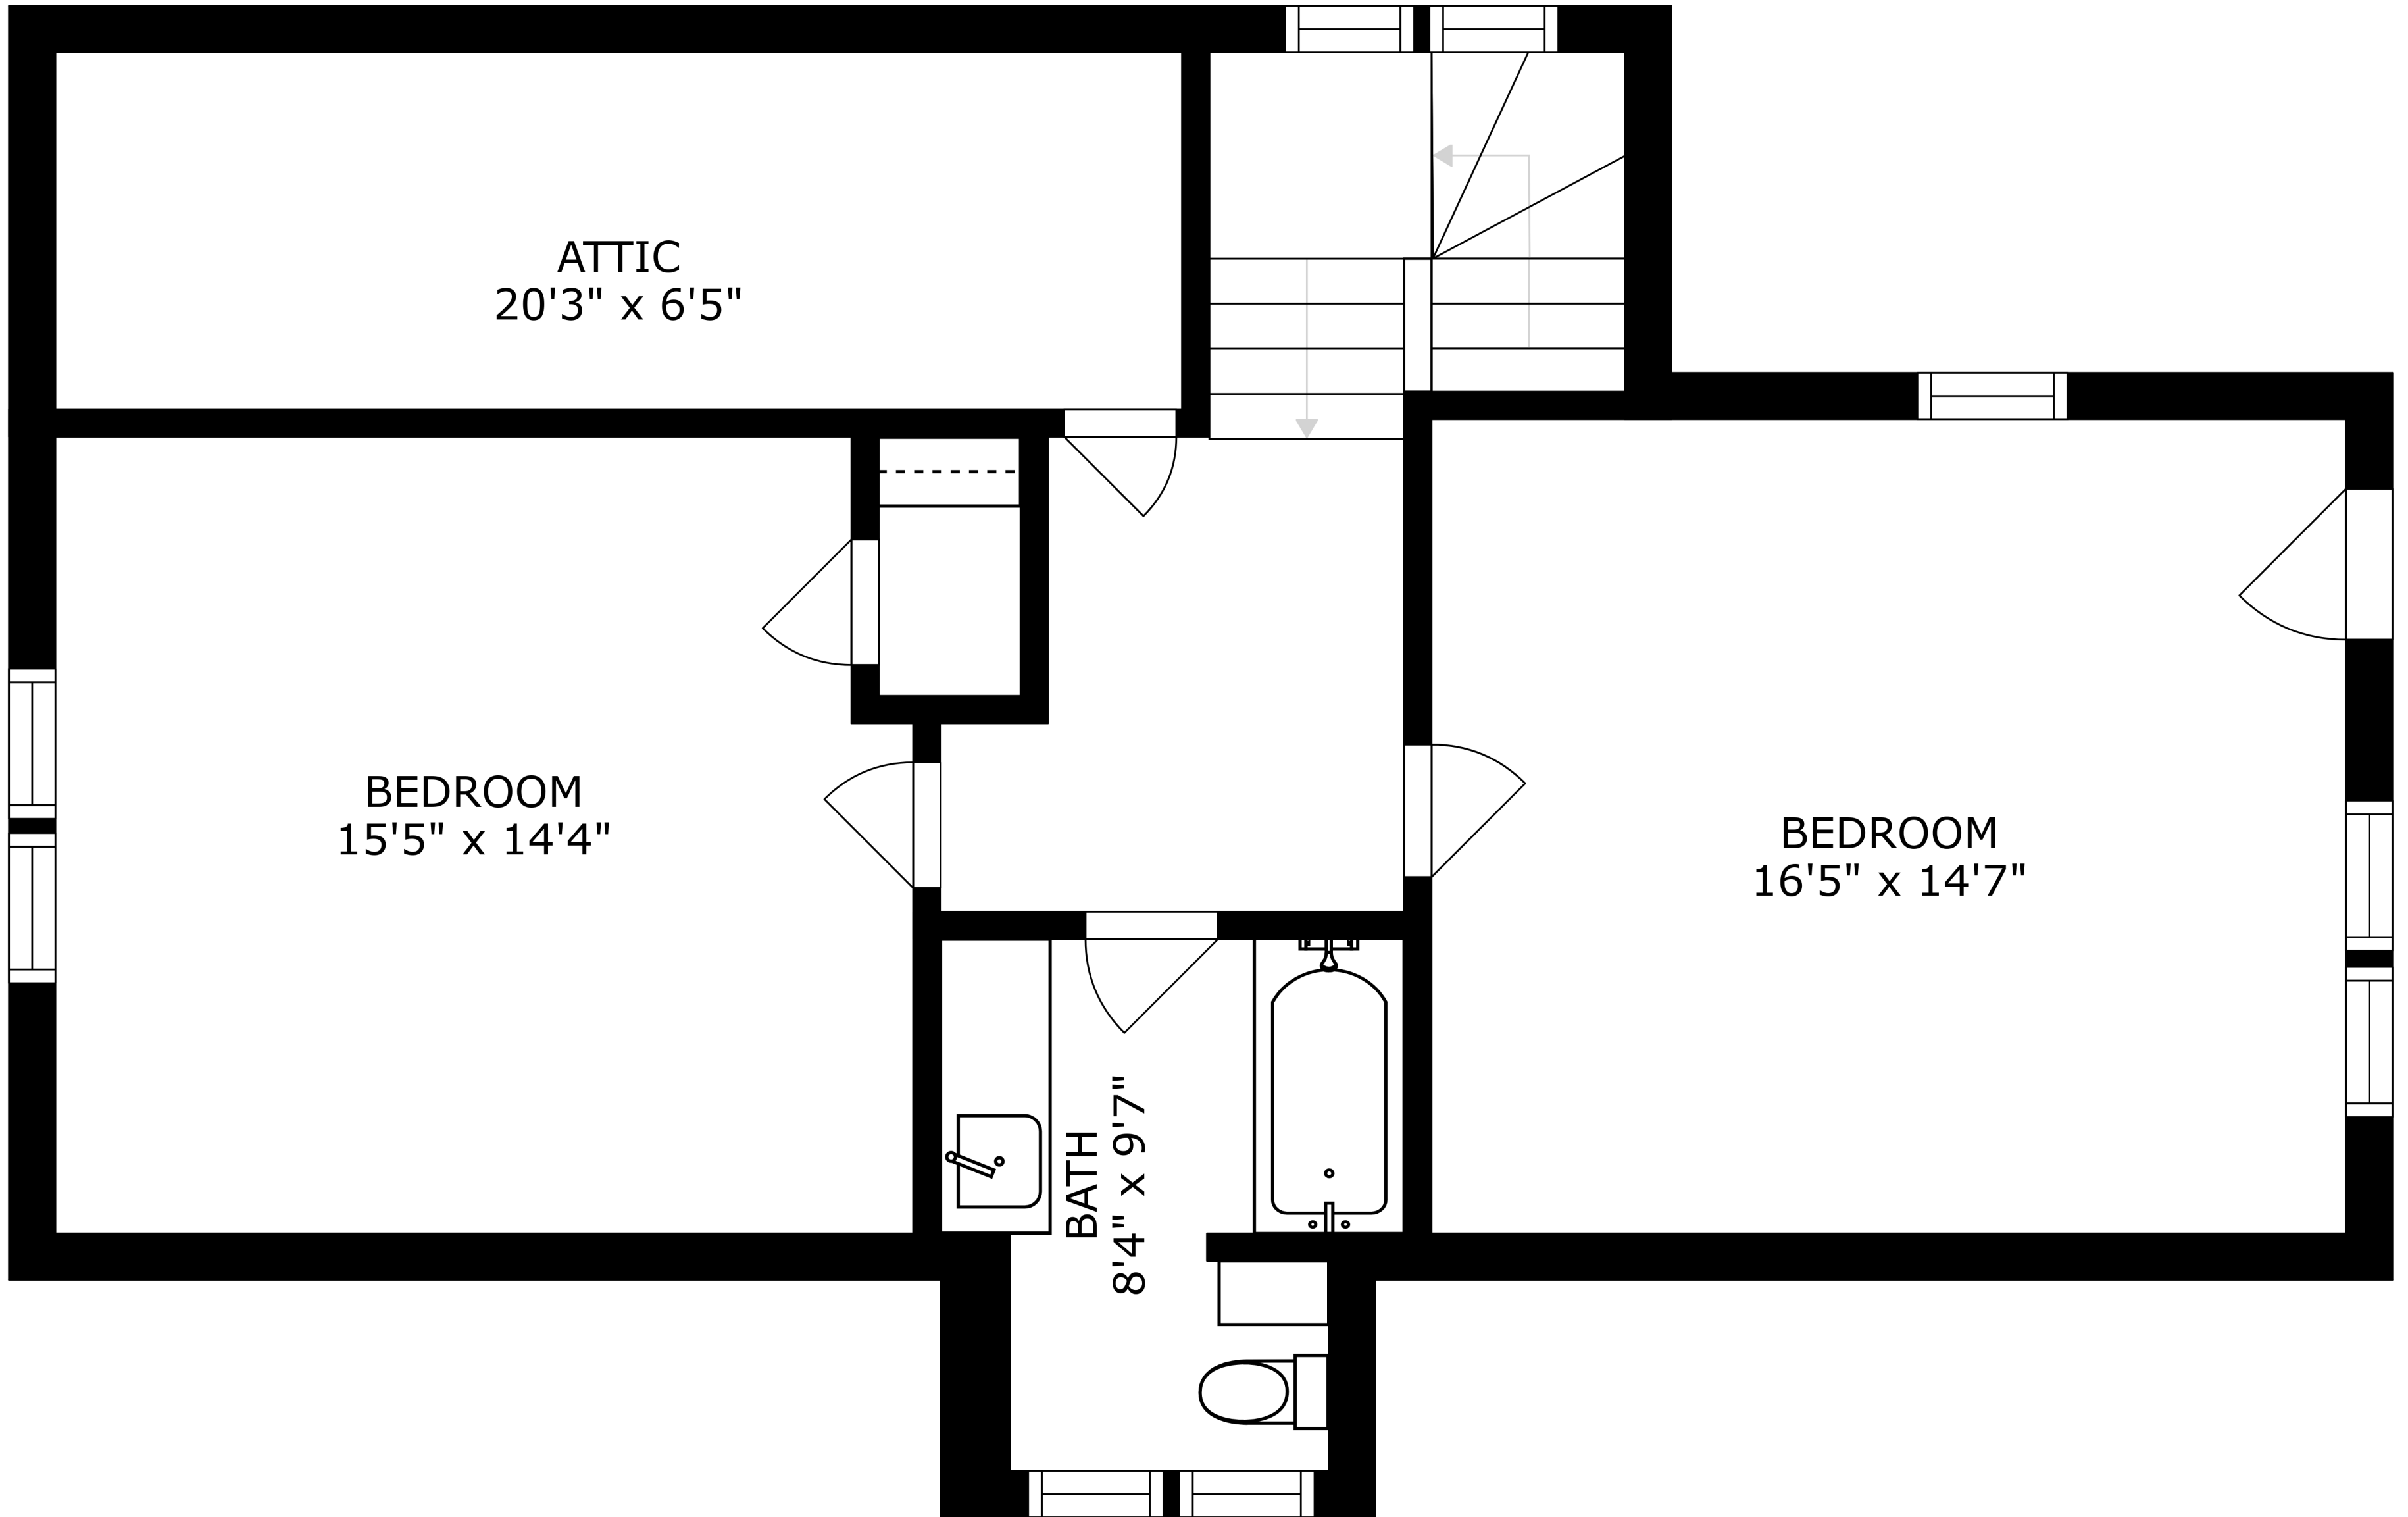

SIZES AND DIMENSIONS ARE APPROXIMATE, ACTUAL MAY VARY.

ATTIC
20'3" x 6'5"

BEDROOM
15'5" x 14'4"

BEDROOM
16'5" x 14'7"

BATH
8'4" x 9'7"

SIZES AND DIMENSIONS ARE APPROXIMATE, ACTUAL MAY VARY.

SIZES AND DIMENSIONS ARE APPROXIMATE, ACTUAL MAY VARY.

SIZES AND DIMENSIONS ARE APPROXIMATE, ACTUAL MAY VARY.