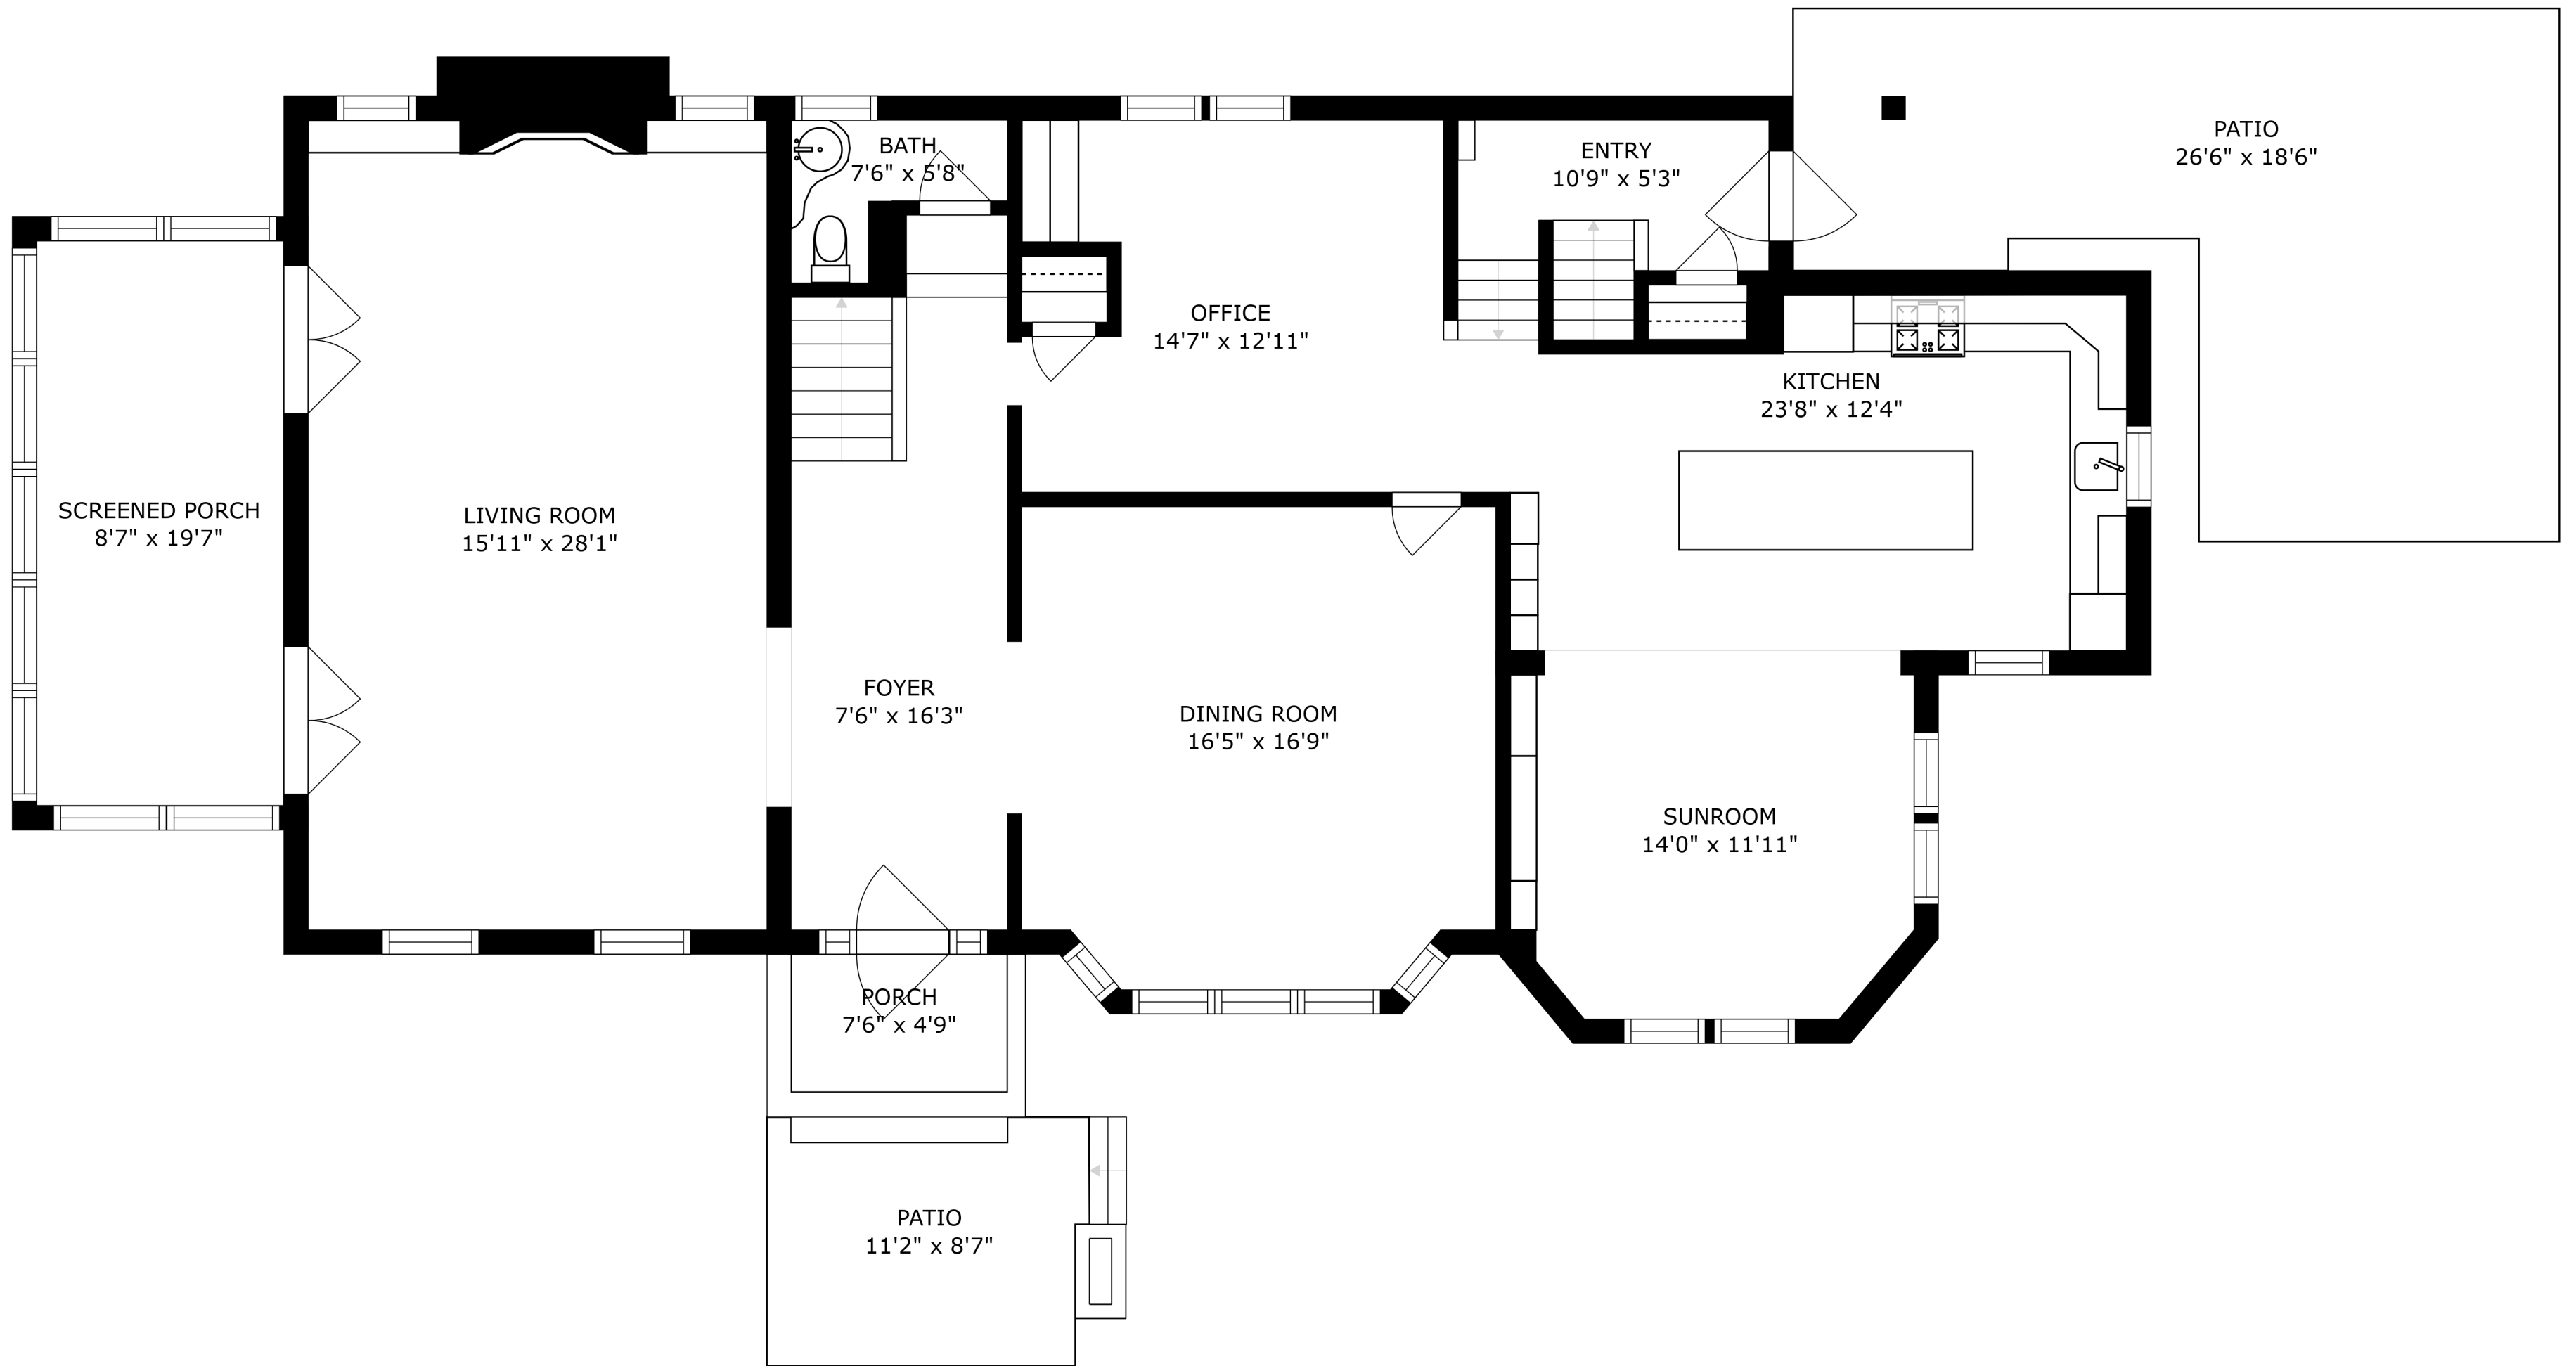

SIZES AND DIMENSIONS ARE APPROXIMATE, ACTUAL MAY VARY.

ATTIC
20'3" x 6'5"

BEDROOM
15'5" x 14'4"

BEDROOM
16'5" x 14'7"

BATH
8'4" x 9'7"

SIZES AND DIMENSIONS ARE APPROXIMATE, ACTUAL MAY VARY.

SIZES AND DIMENSIONS ARE APPROXIMATE, ACTUAL MAY VARY.

SIZES AND DIMENSIONS ARE APPROXIMATE, ACTUAL MAY VARY.