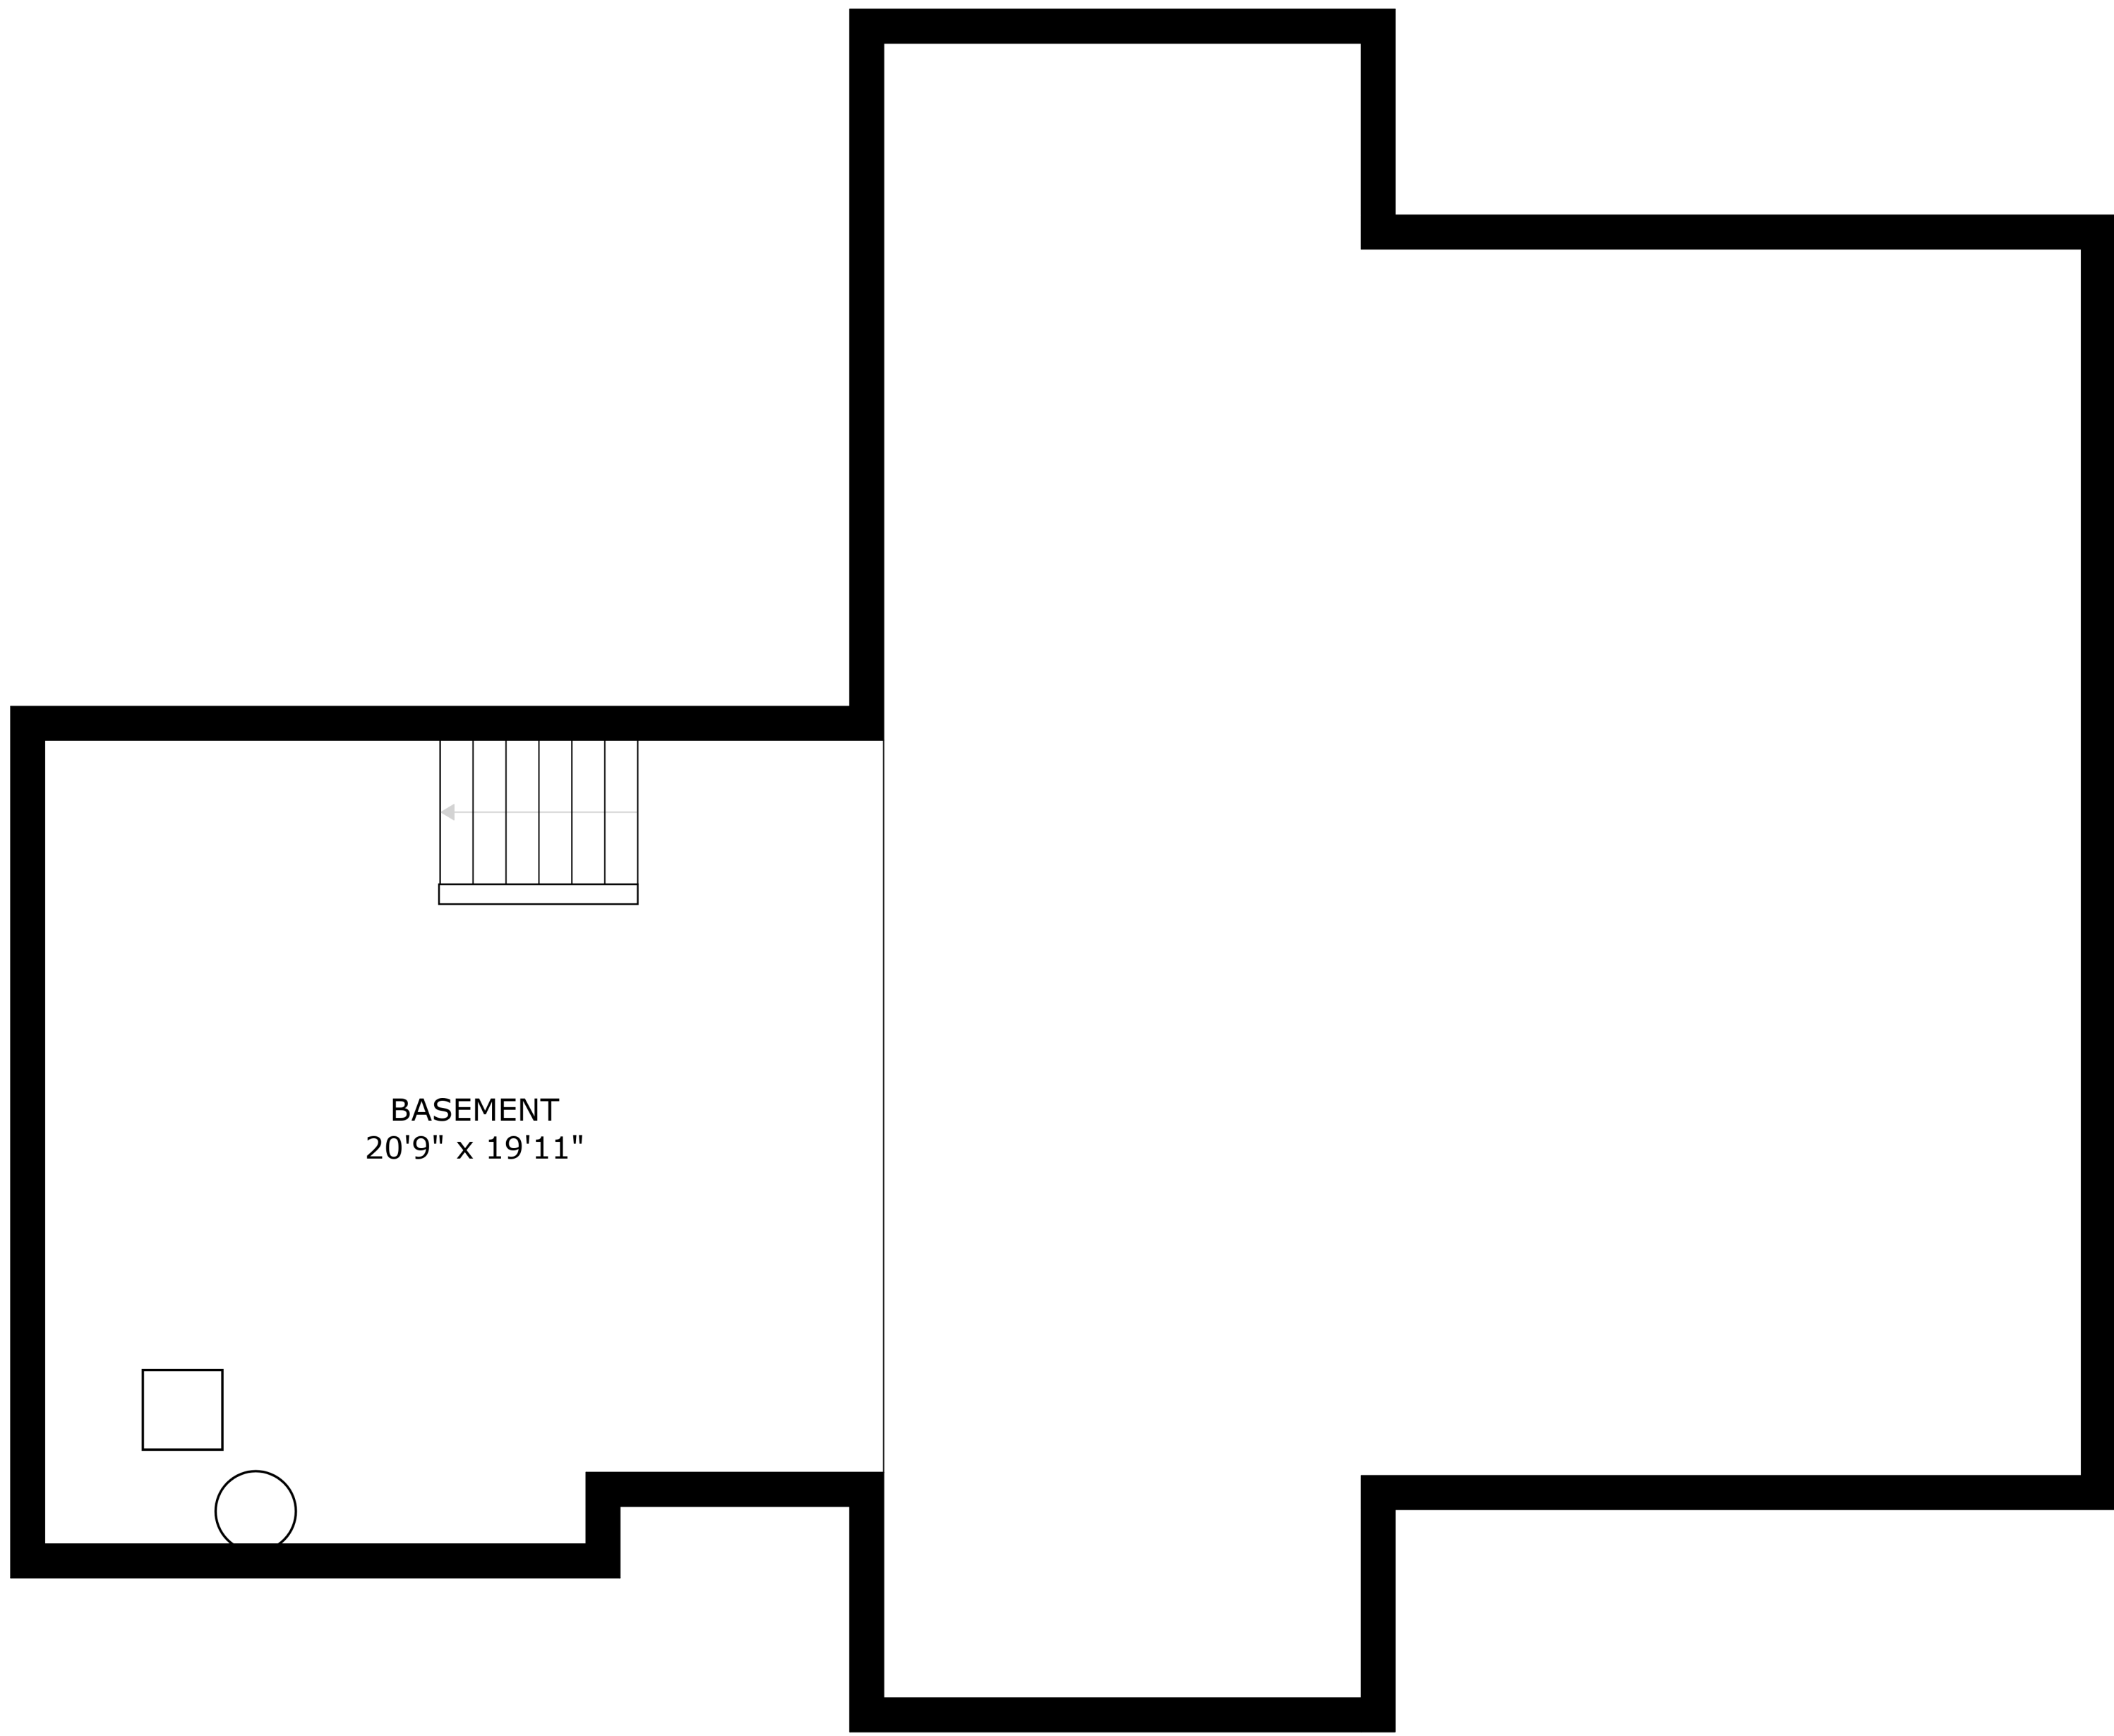

SIZES AND DIMENSIONS ARE APPROXIMATE, ACTUAL MAY VARY.

ATTIC
30'3" x 37'9"

BONUS ROOM
22'2" x 12'6"

SIZES AND DIMENSIONS ARE APPROXIMATE, ACTUAL MAY VARY.

SIZES AND DIMENSIONS ARE APPROXIMATE, ACTUAL MAY VARY.

BASEMENT
20'9" x 19'11"