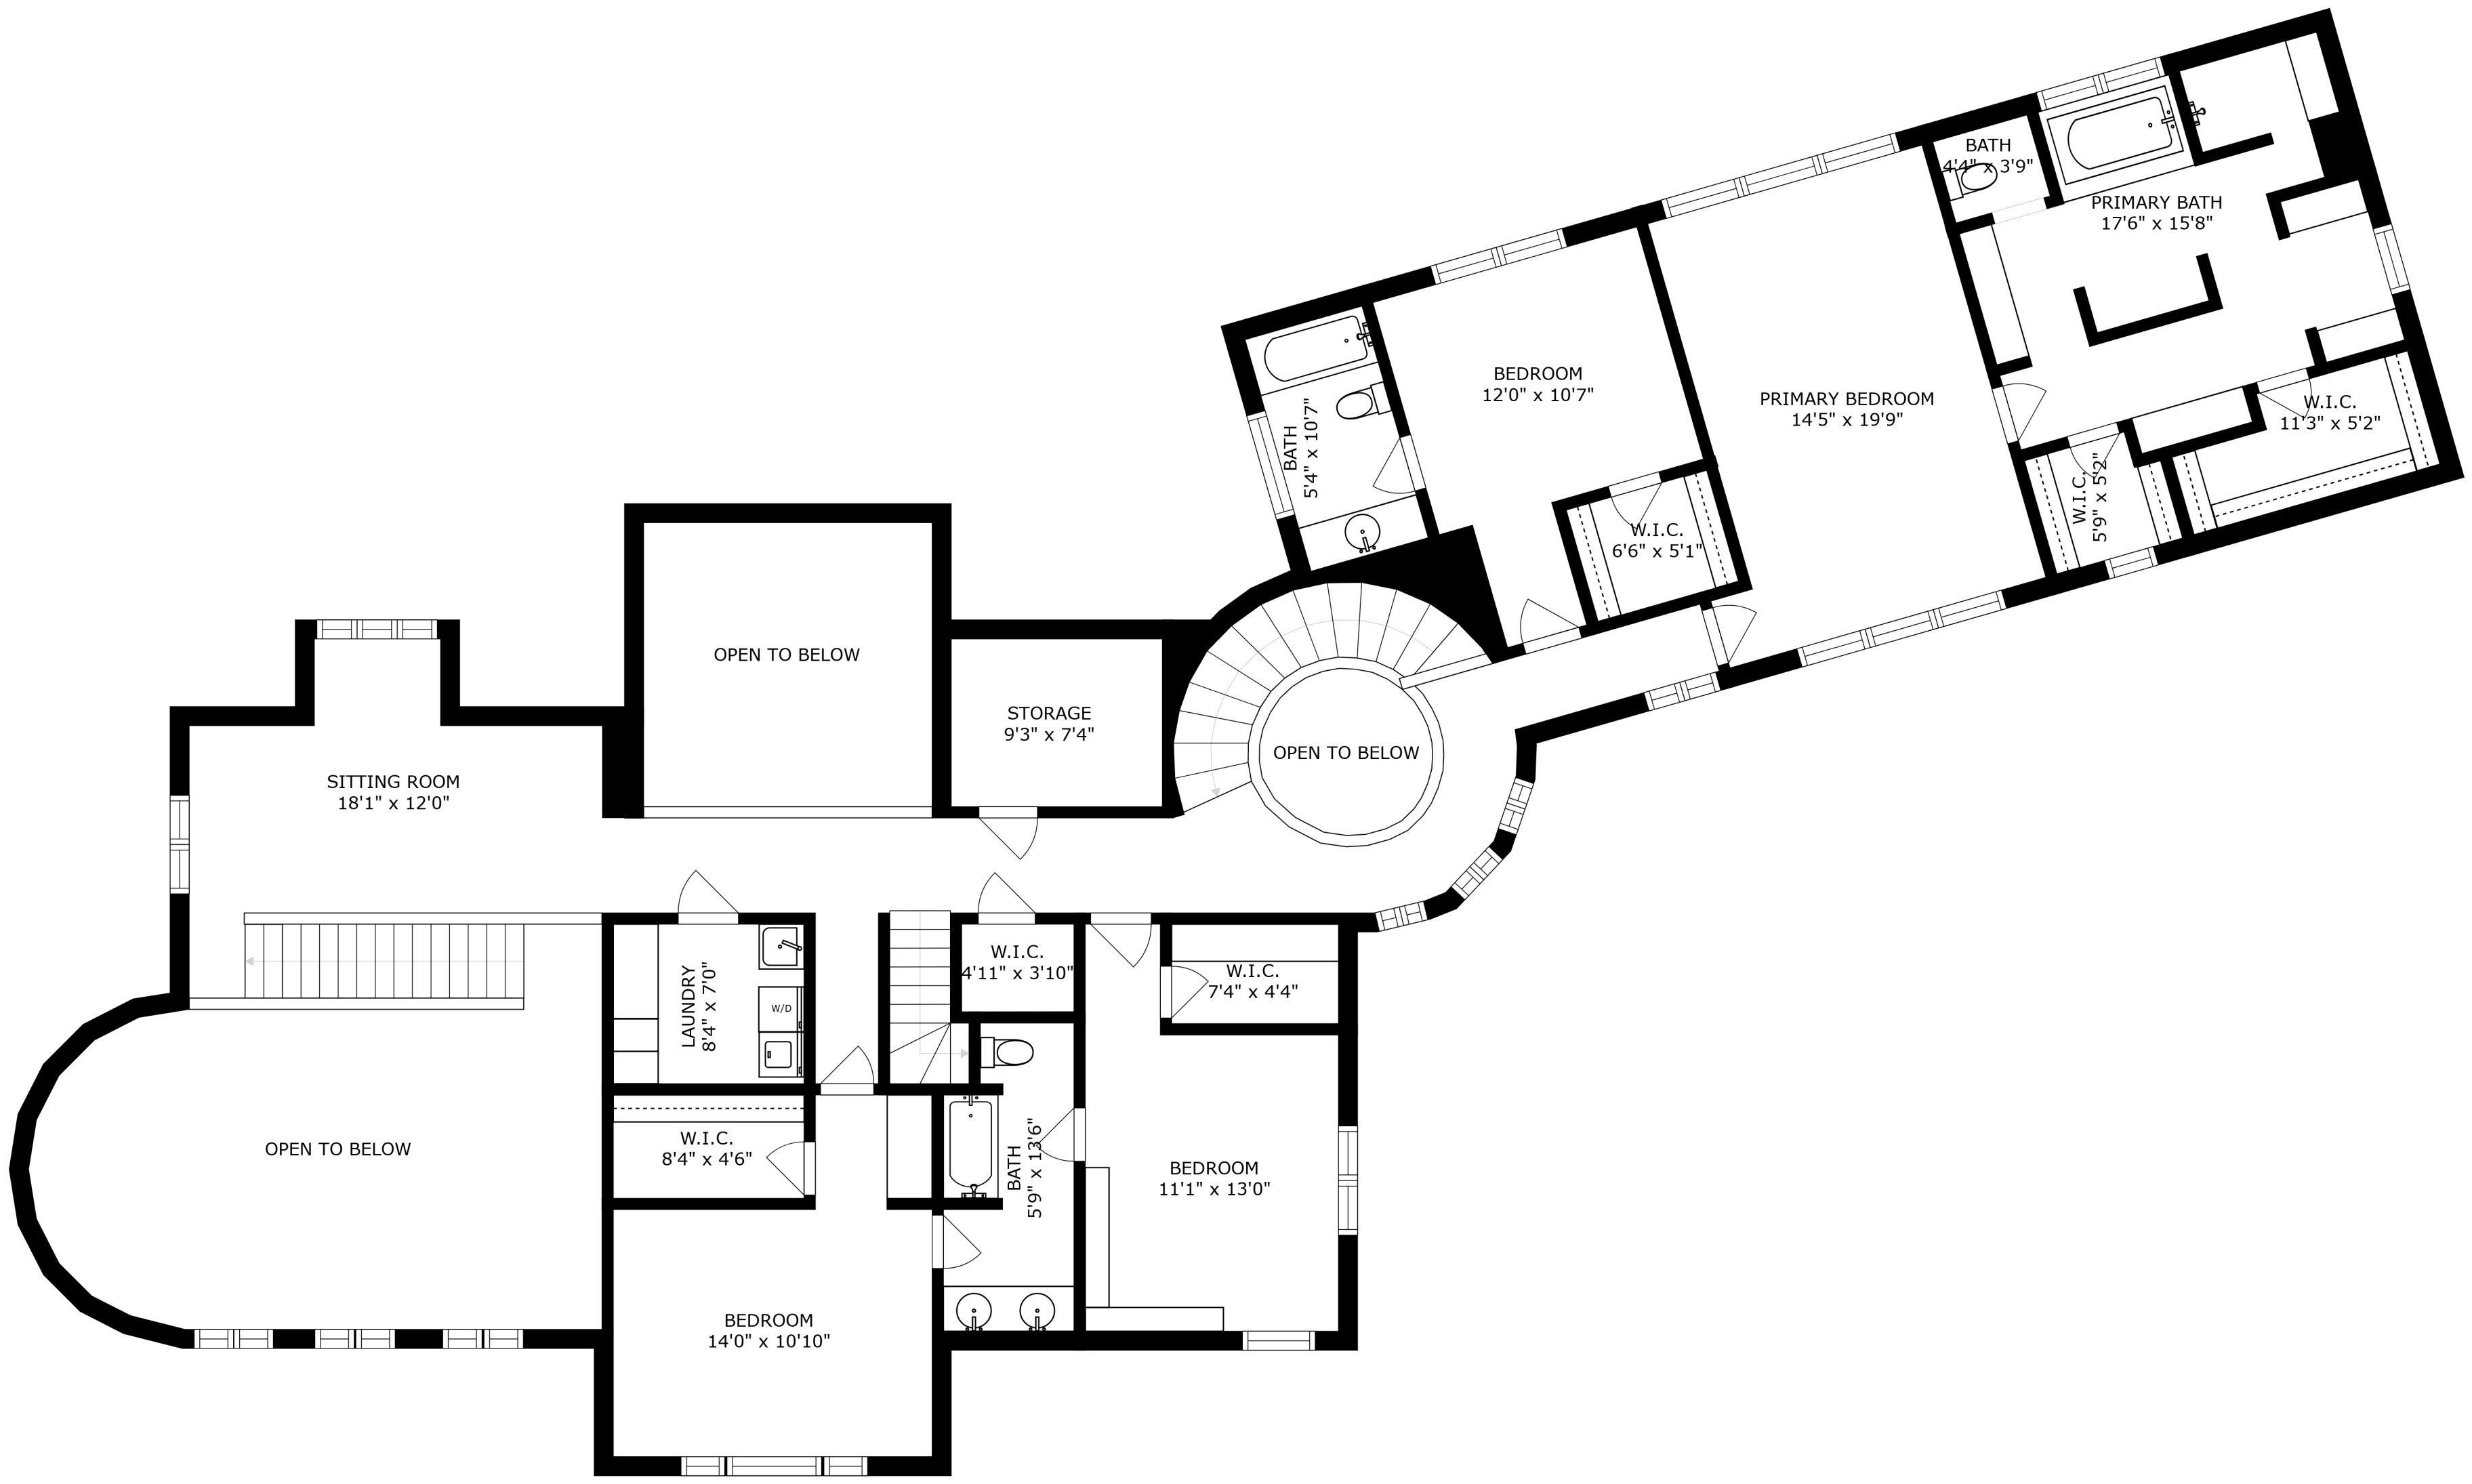

SIZES AND DIMENSIONS ARE APPROXIMATE, ACTUAL MAY VARY.

ATTIC
30'3" x 37'9"

BONUS ROOM
22'2" x 12'6"

SIZES AND DIMENSIONS ARE APPROXIMATE, ACTUAL MAY VARY.

SIZES AND DIMENSIONS ARE APPROXIMATE, ACTUAL MAY VARY.

BASEMENT
20'9" x 19'11"