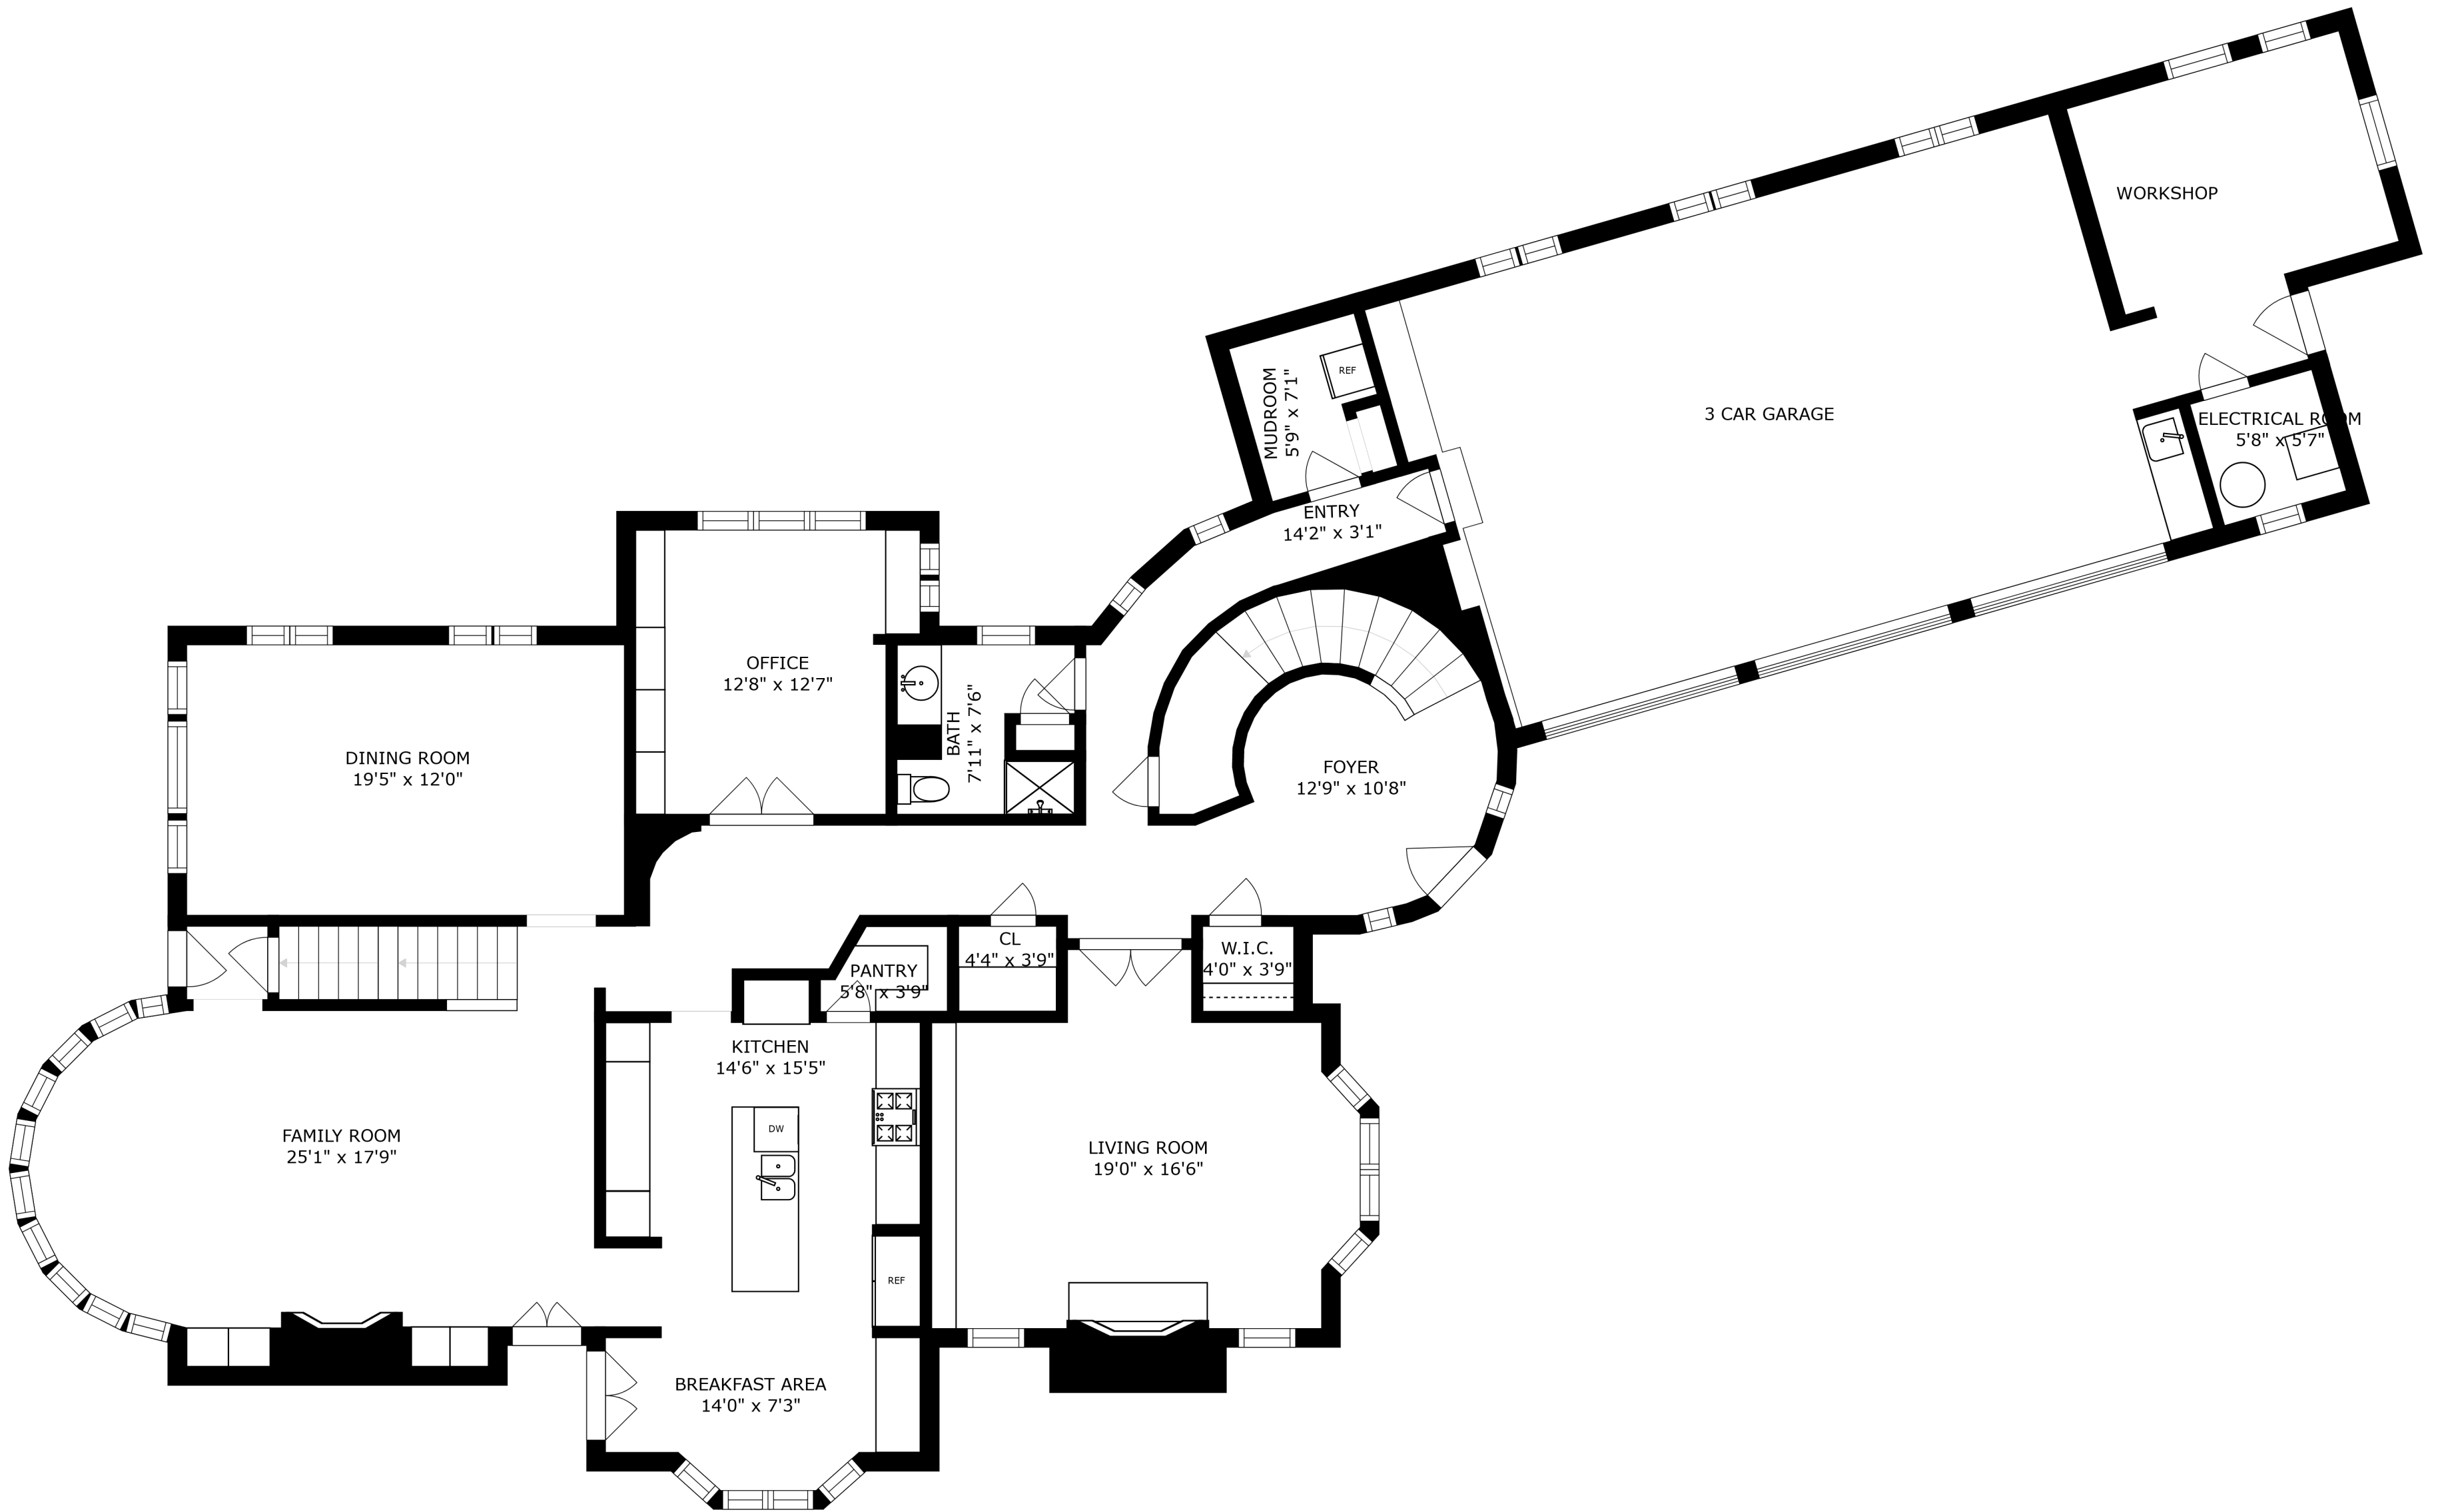

SIZES AND DIMENSIONS ARE APPROXIMATE, ACTUAL MAY VARY.

ATTIC
30'3" x 37'9"

BONUS ROOM
22'2" x 12'6"

SIZES AND DIMENSIONS ARE APPROXIMATE, ACTUAL MAY VARY.

SIZES AND DIMENSIONS ARE APPROXIMATE, ACTUAL MAY VARY.

BASEMENT
20'9" x 19'11"