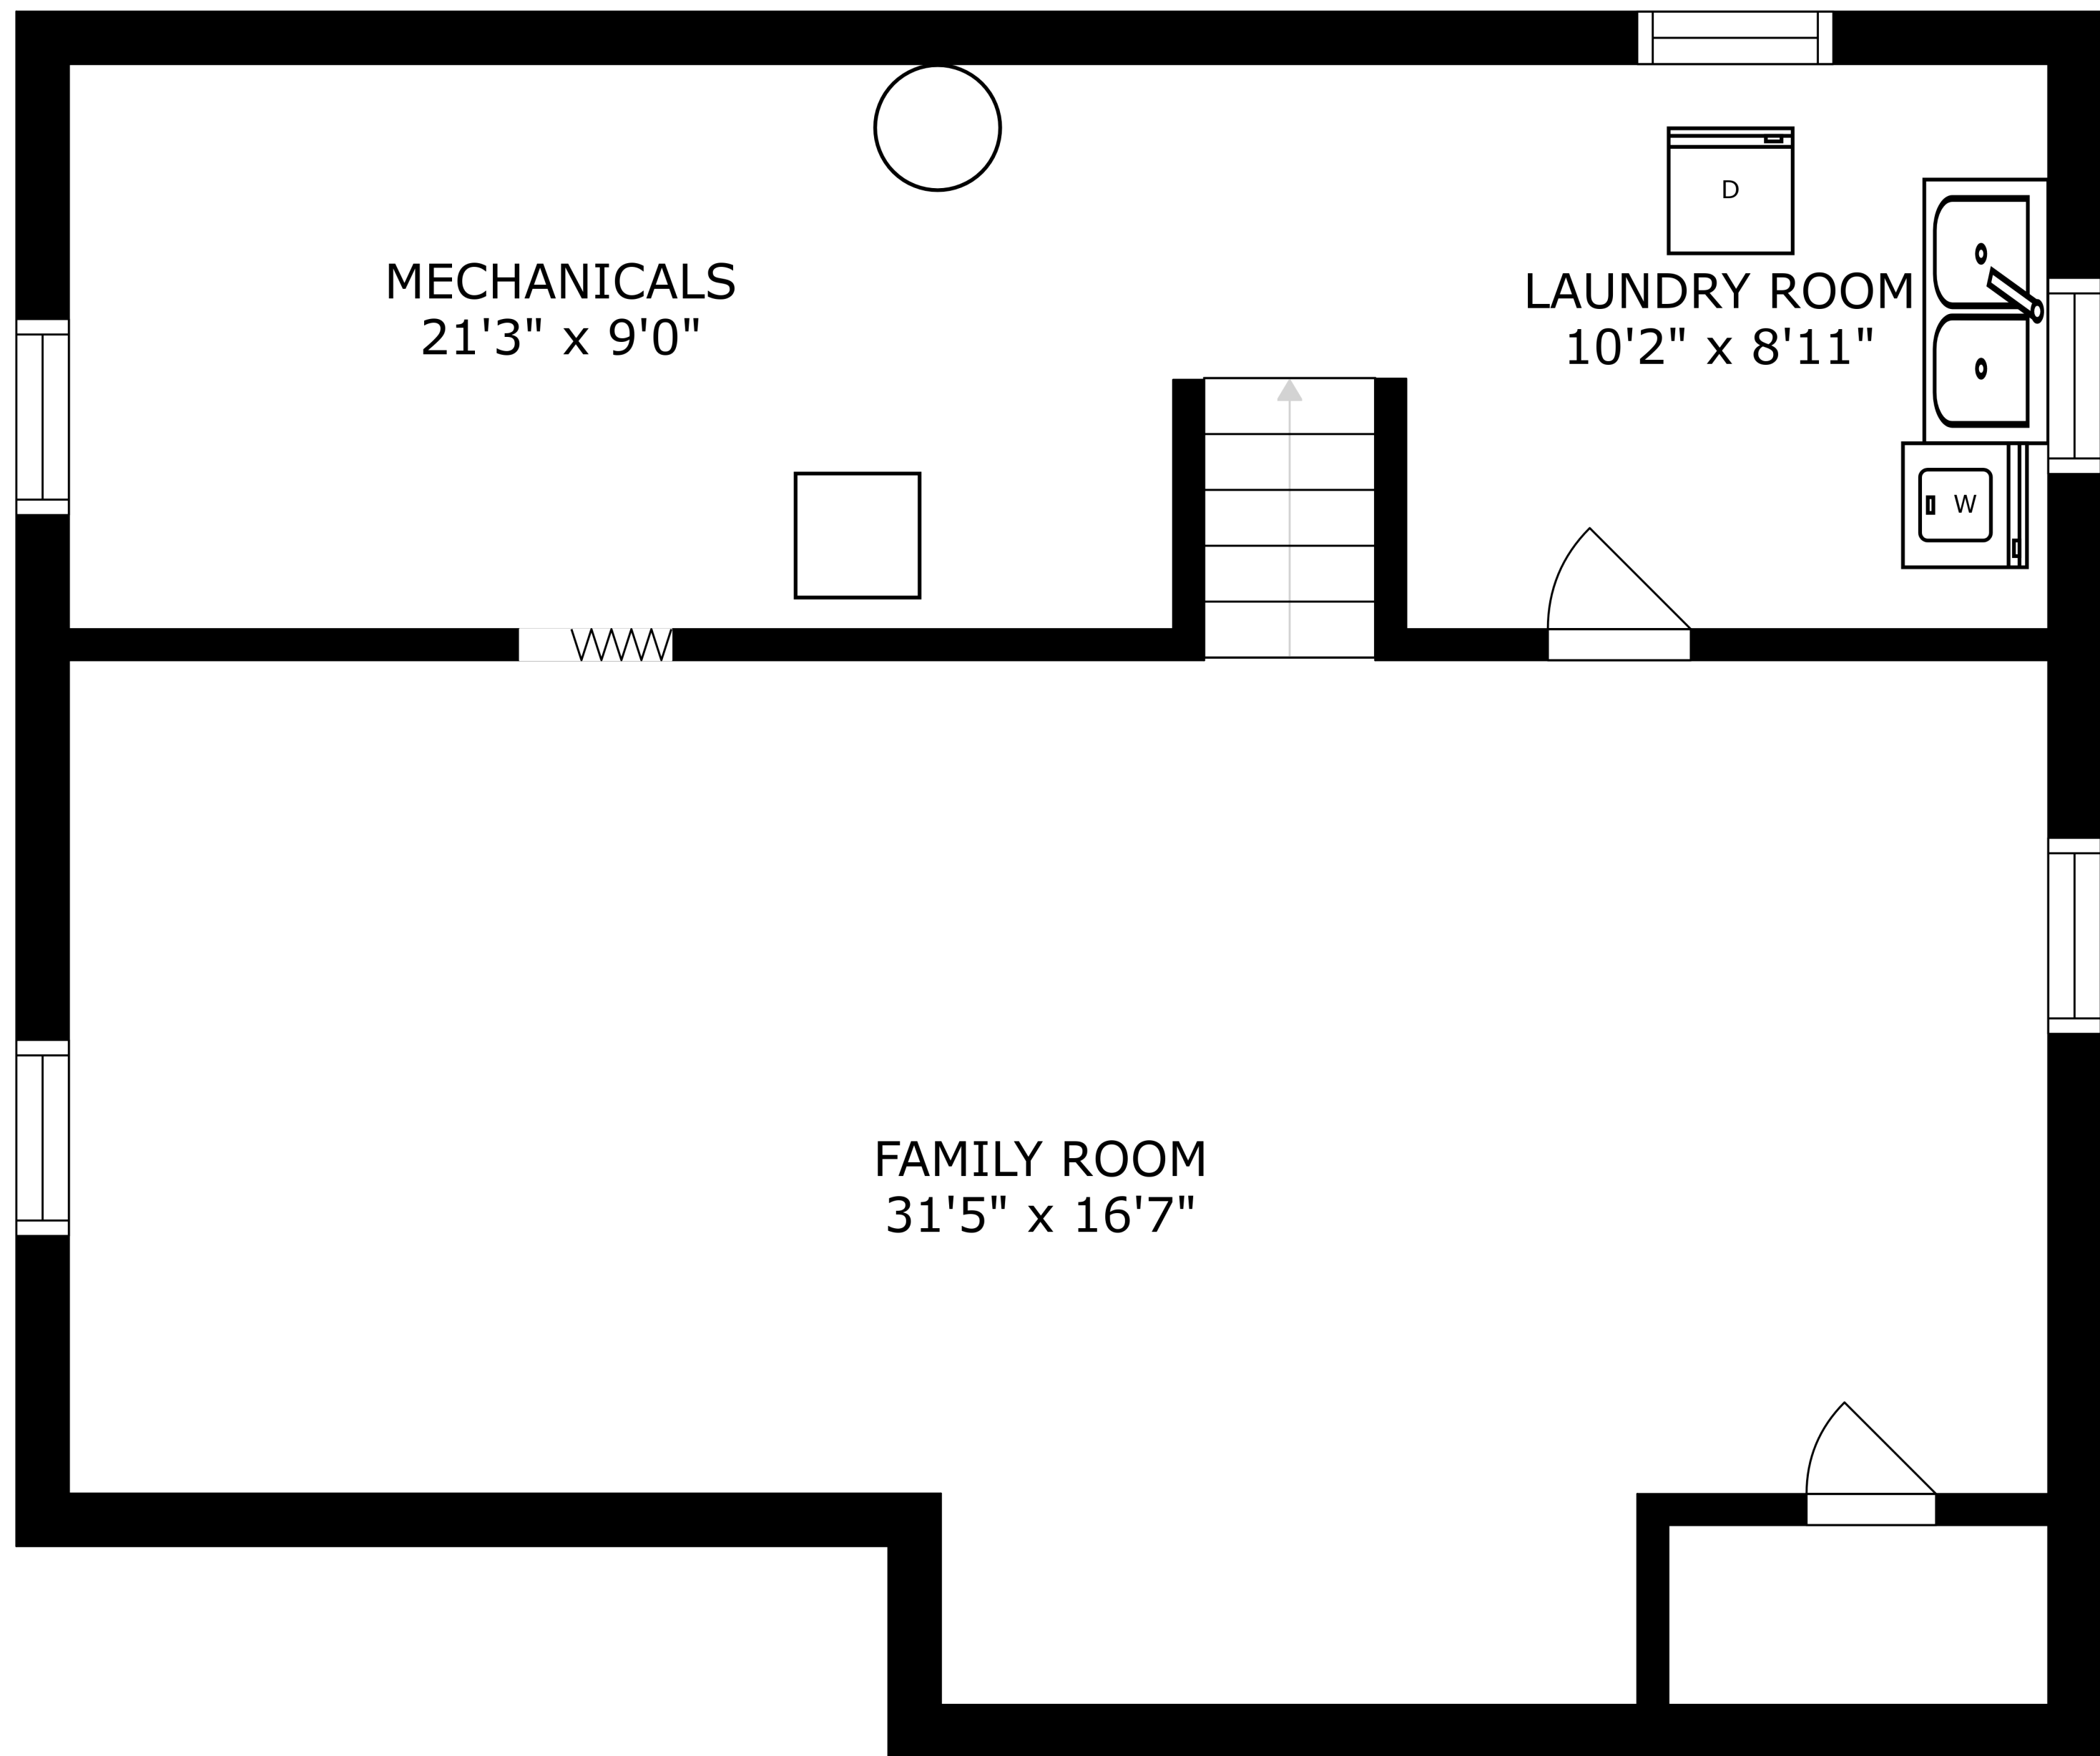

SIZES AND DIMENSIONS ARE APPROXIMATE, ACTUAL MAY VARY.

BEDROOM
14'4" x 17'9"

BATH
4'9" x 7'5"

CLOSET
5'11" x 3'4"

STORAGE
31'5" x 4'5"

BEDROOM
10'2" x 17'9"

SIZES AND DIMENSIONS ARE APPROXIMATE, ACTUAL MAY VARY.

SIZES AND DIMENSIONS ARE APPROXIMATE, ACTUAL MAY VARY.