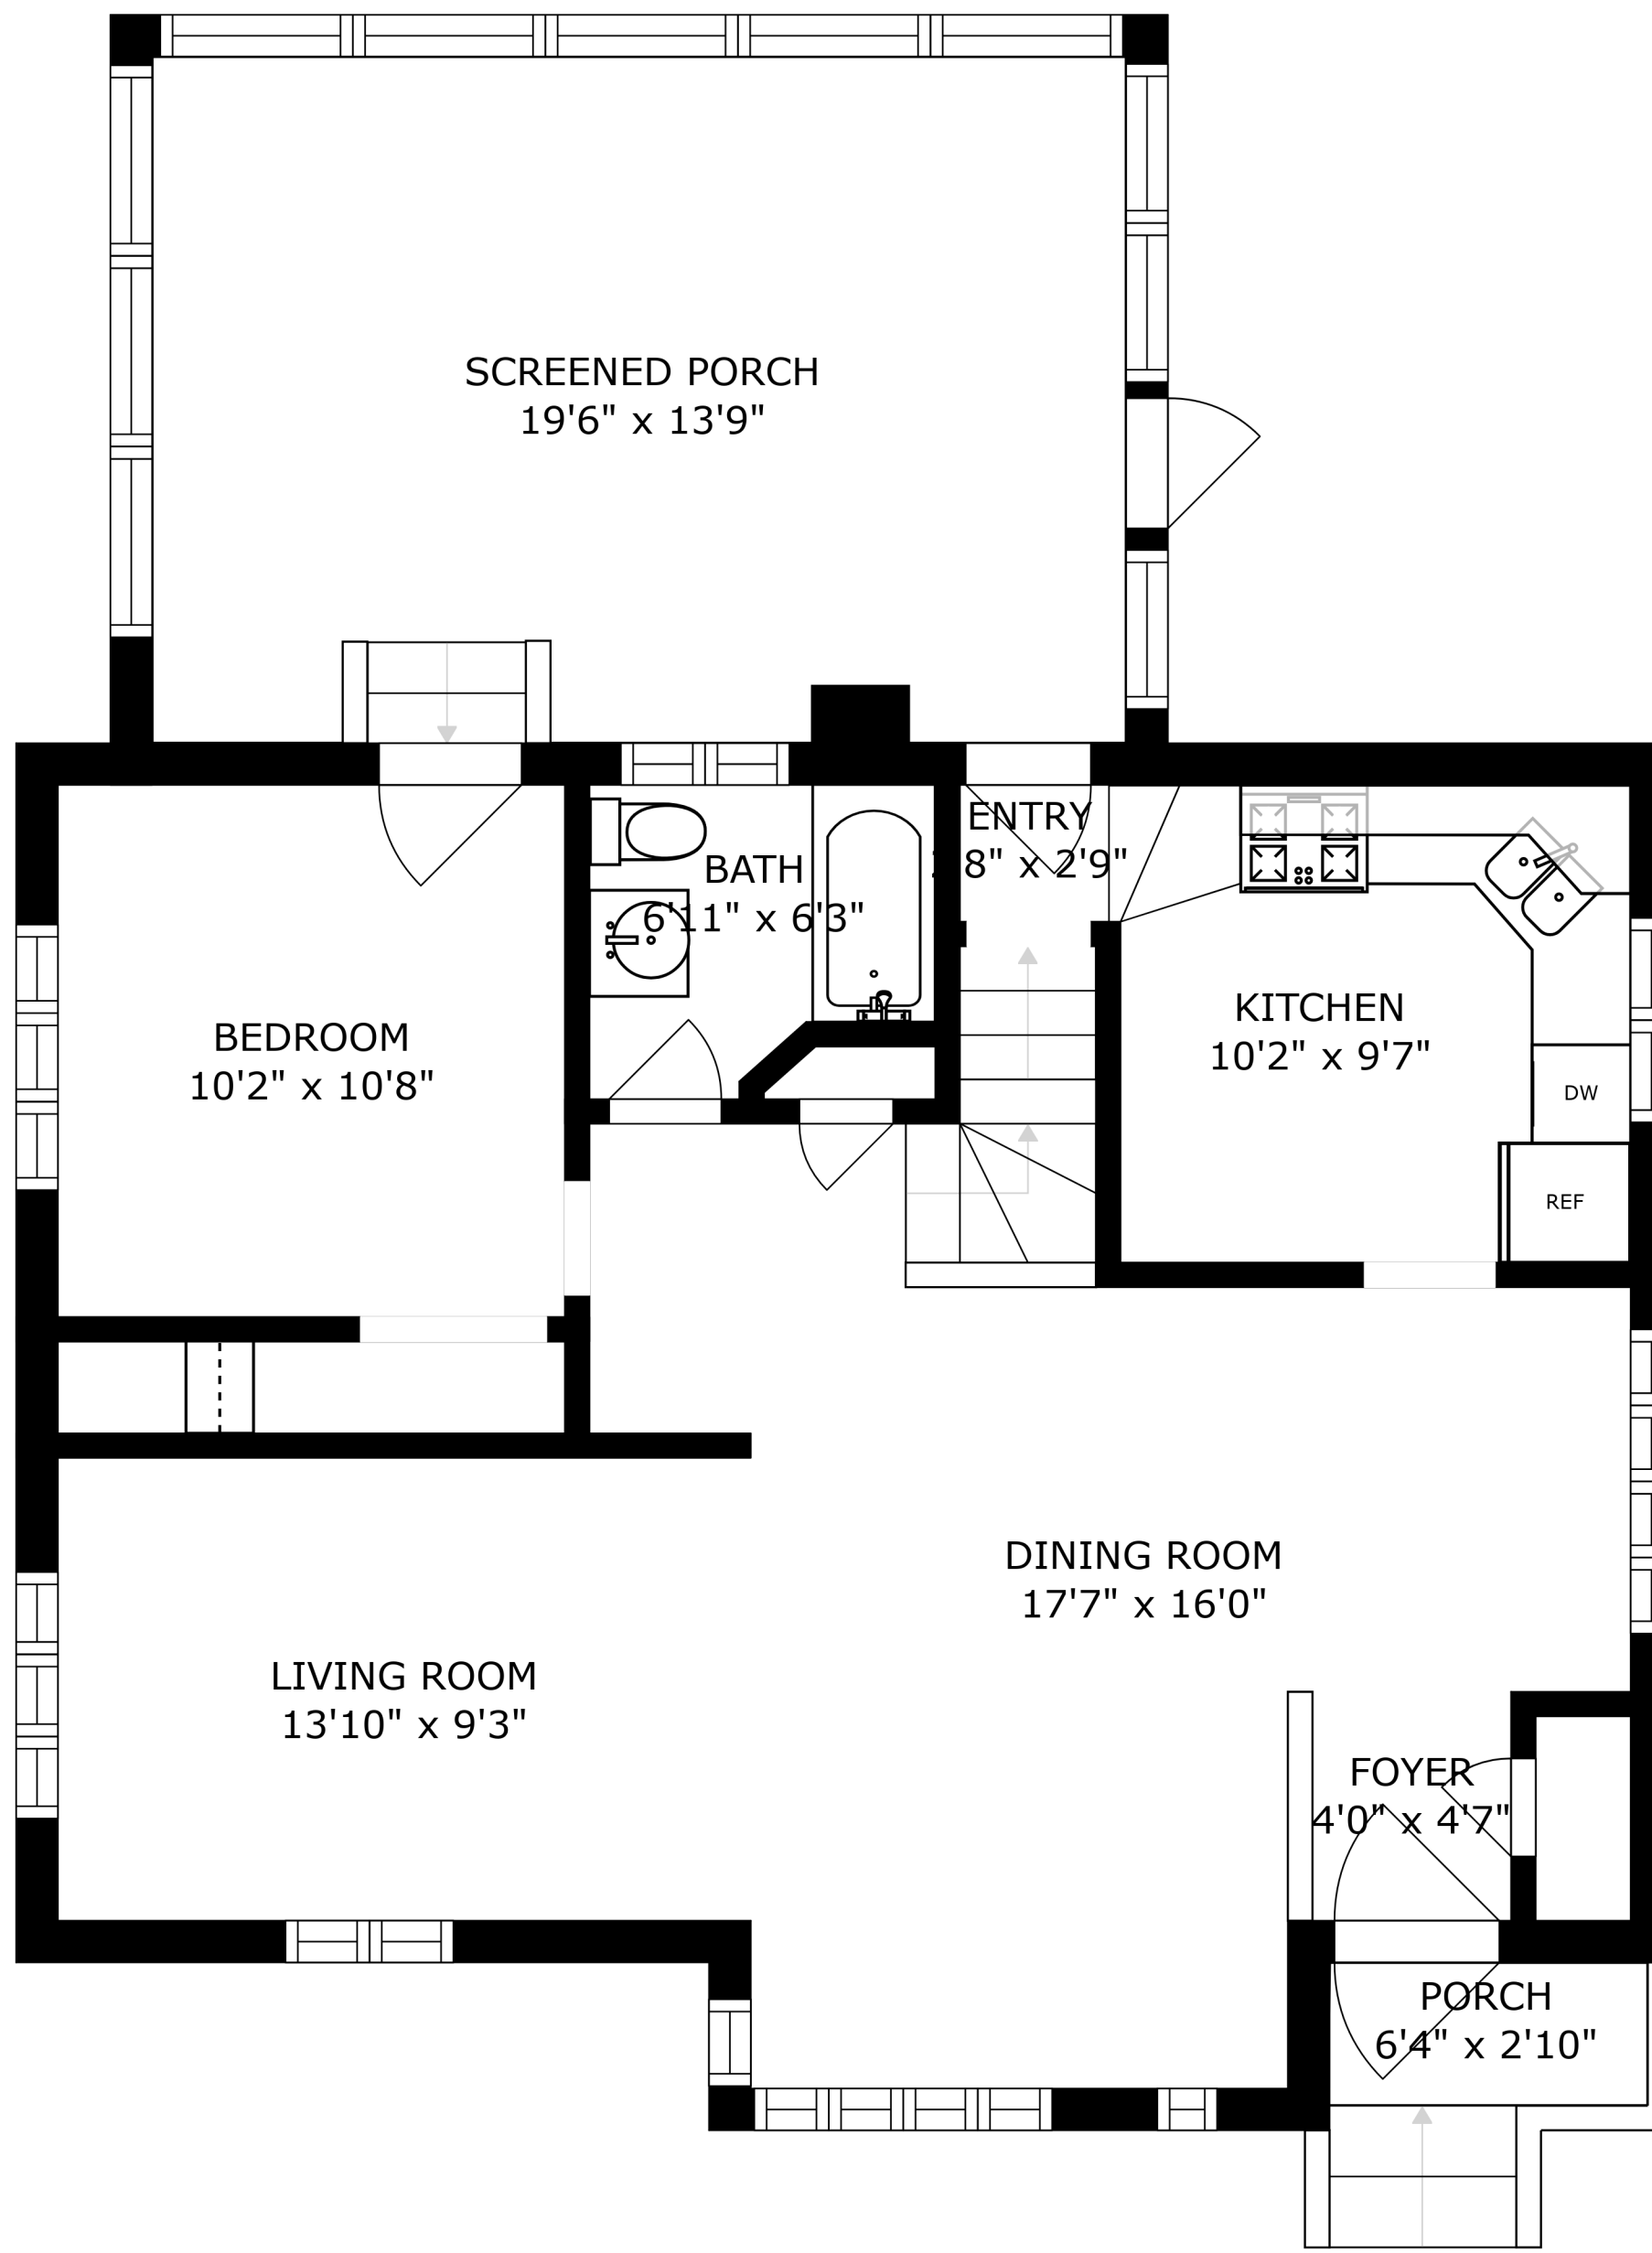

SIZES AND DIMENSIONS ARE APPROXIMATE, ACTUAL MAY VARY.

BEDROOM
14'4" x 17'9"

BATH
4'9" x 7'5"

CLOSET
5'11" x 3'4"

STORAGE
31'5" x 4'5"

BEDROOM
10'2" x 17'9"

SIZES AND DIMENSIONS ARE APPROXIMATE, ACTUAL MAY VARY.

SIZES AND DIMENSIONS ARE APPROXIMATE, ACTUAL MAY VARY.