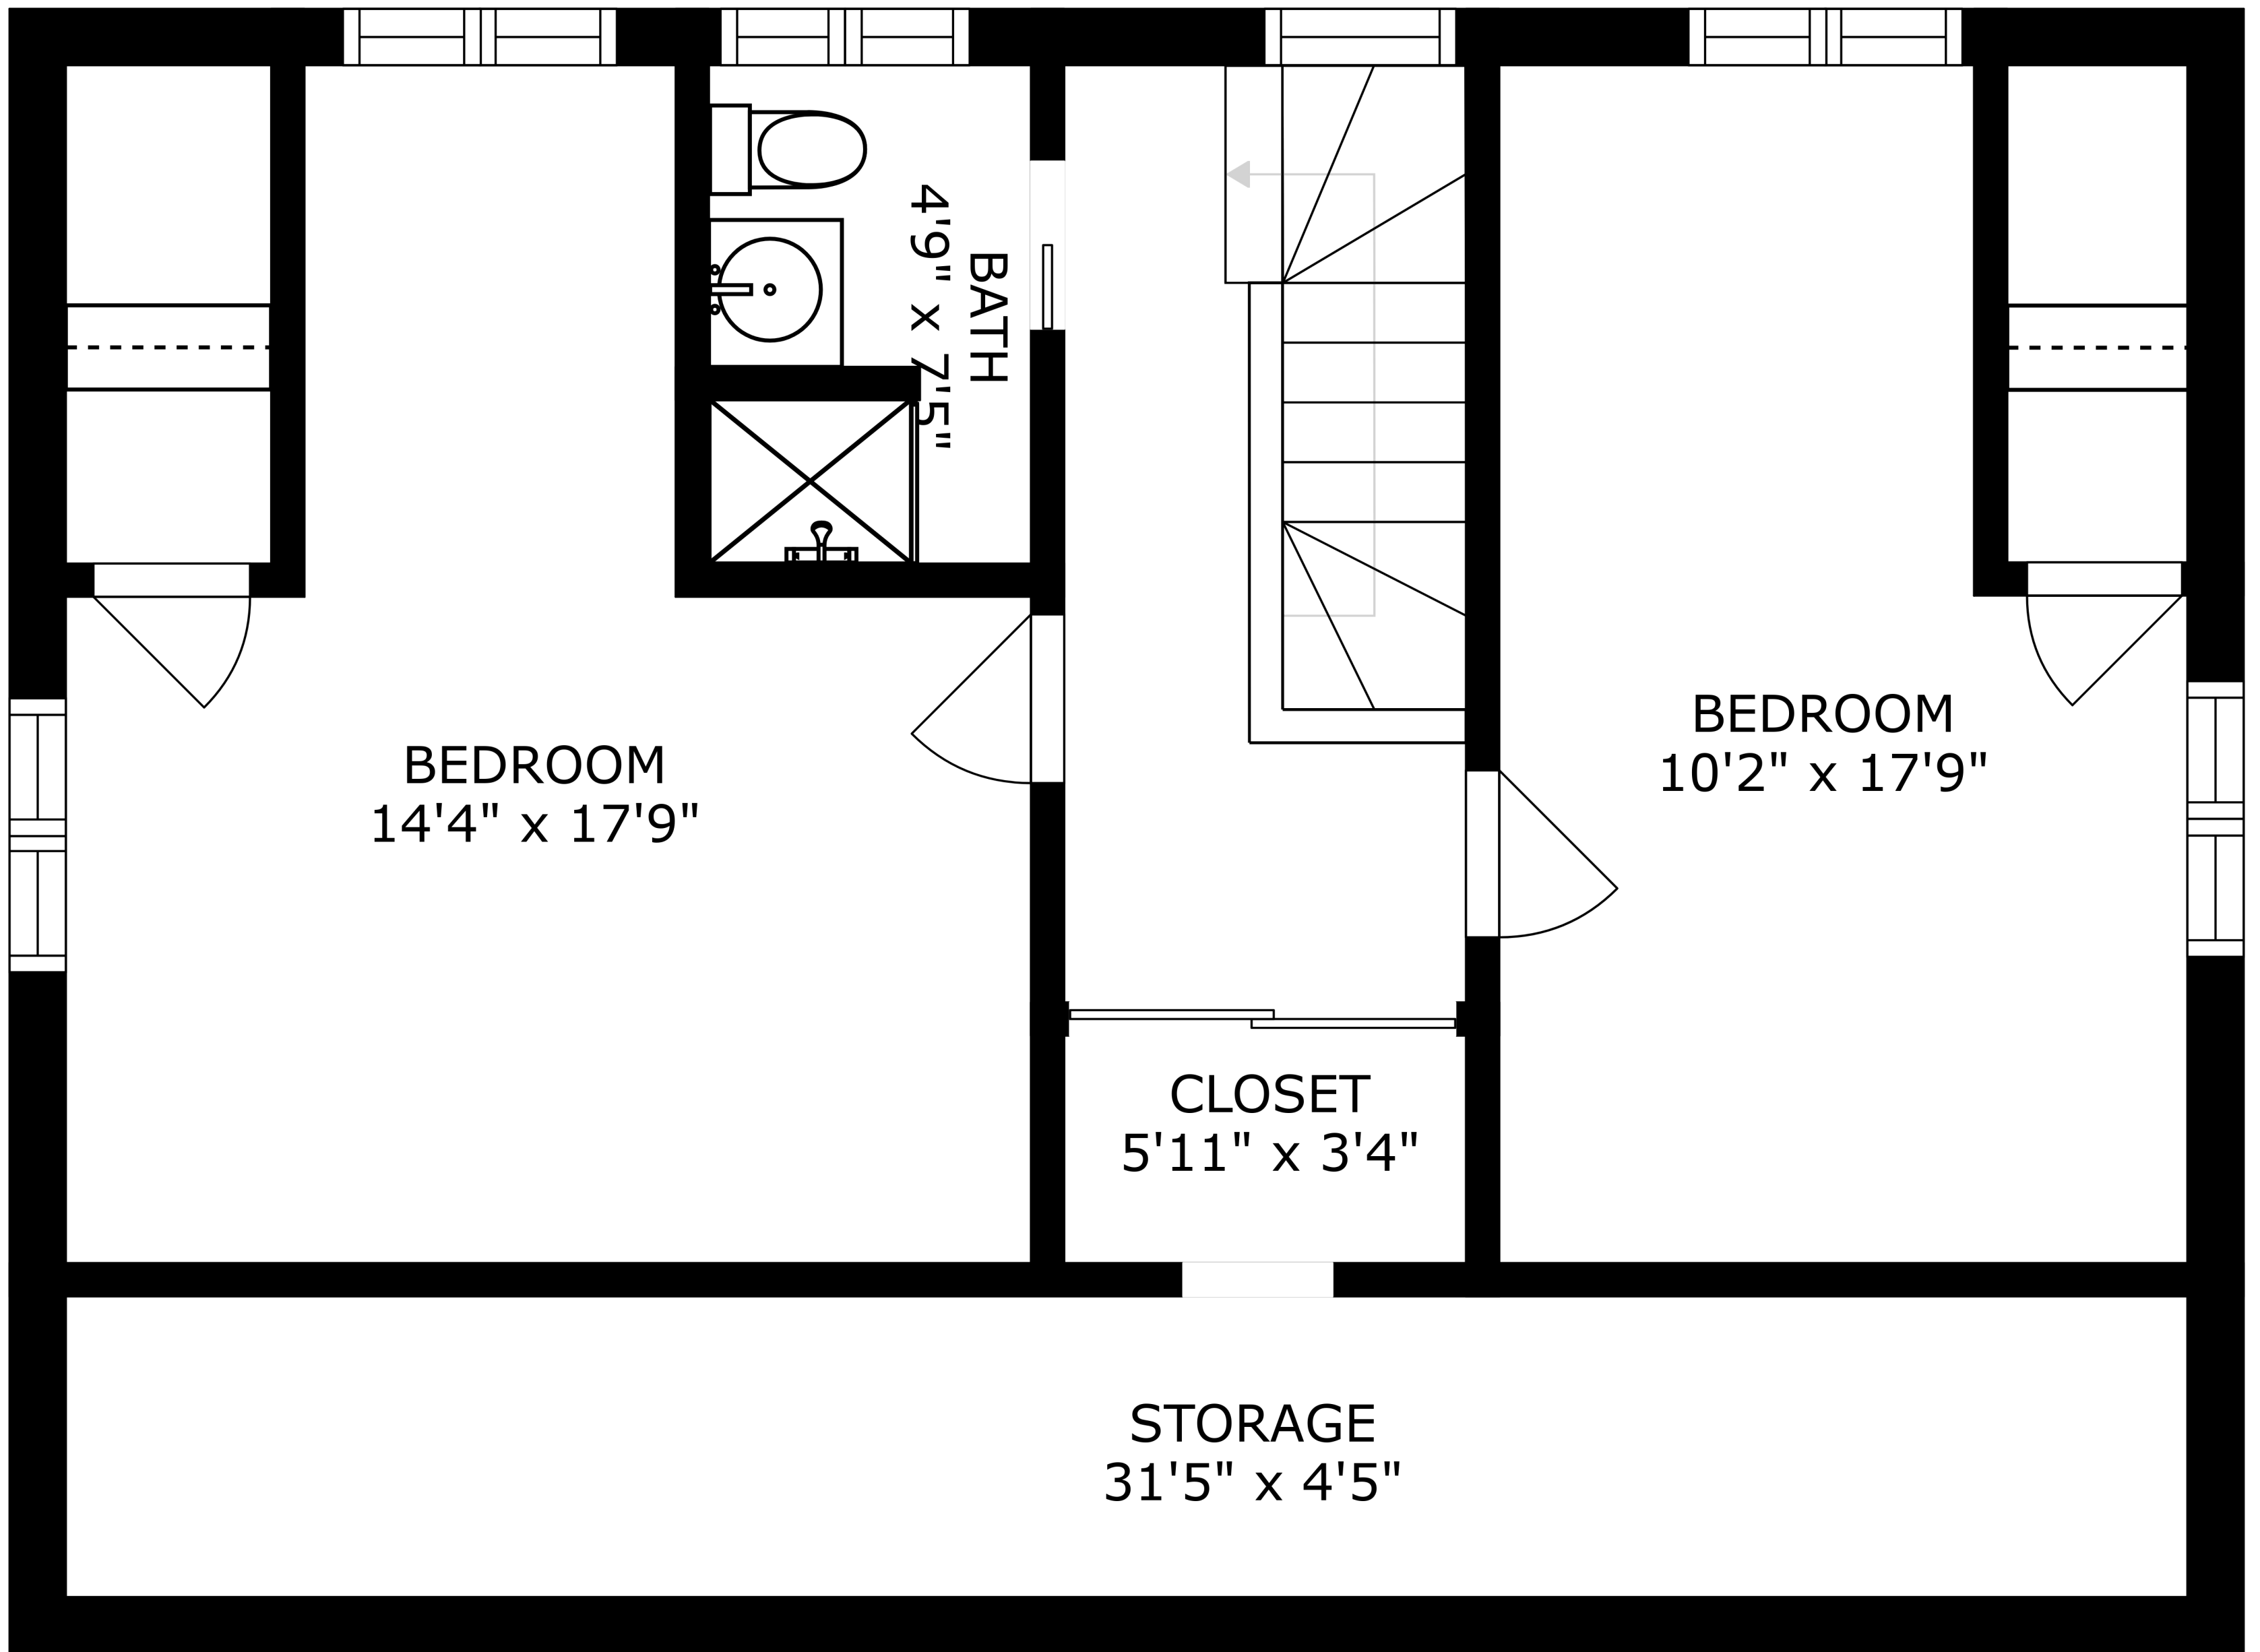

SIZES AND DIMENSIONS ARE APPROXIMATE, ACTUAL MAY VARY.

BEDROOM
14'4" x 17'9"

BATH
4'9" x 7'5"

CLOSET
5'11" x 3'4"

STORAGE
31'5" x 4'5"

BEDROOM
10'2" x 17'9"

SIZES AND DIMENSIONS ARE APPROXIMATE, ACTUAL MAY VARY.

SIZES AND DIMENSIONS ARE APPROXIMATE, ACTUAL MAY VARY.