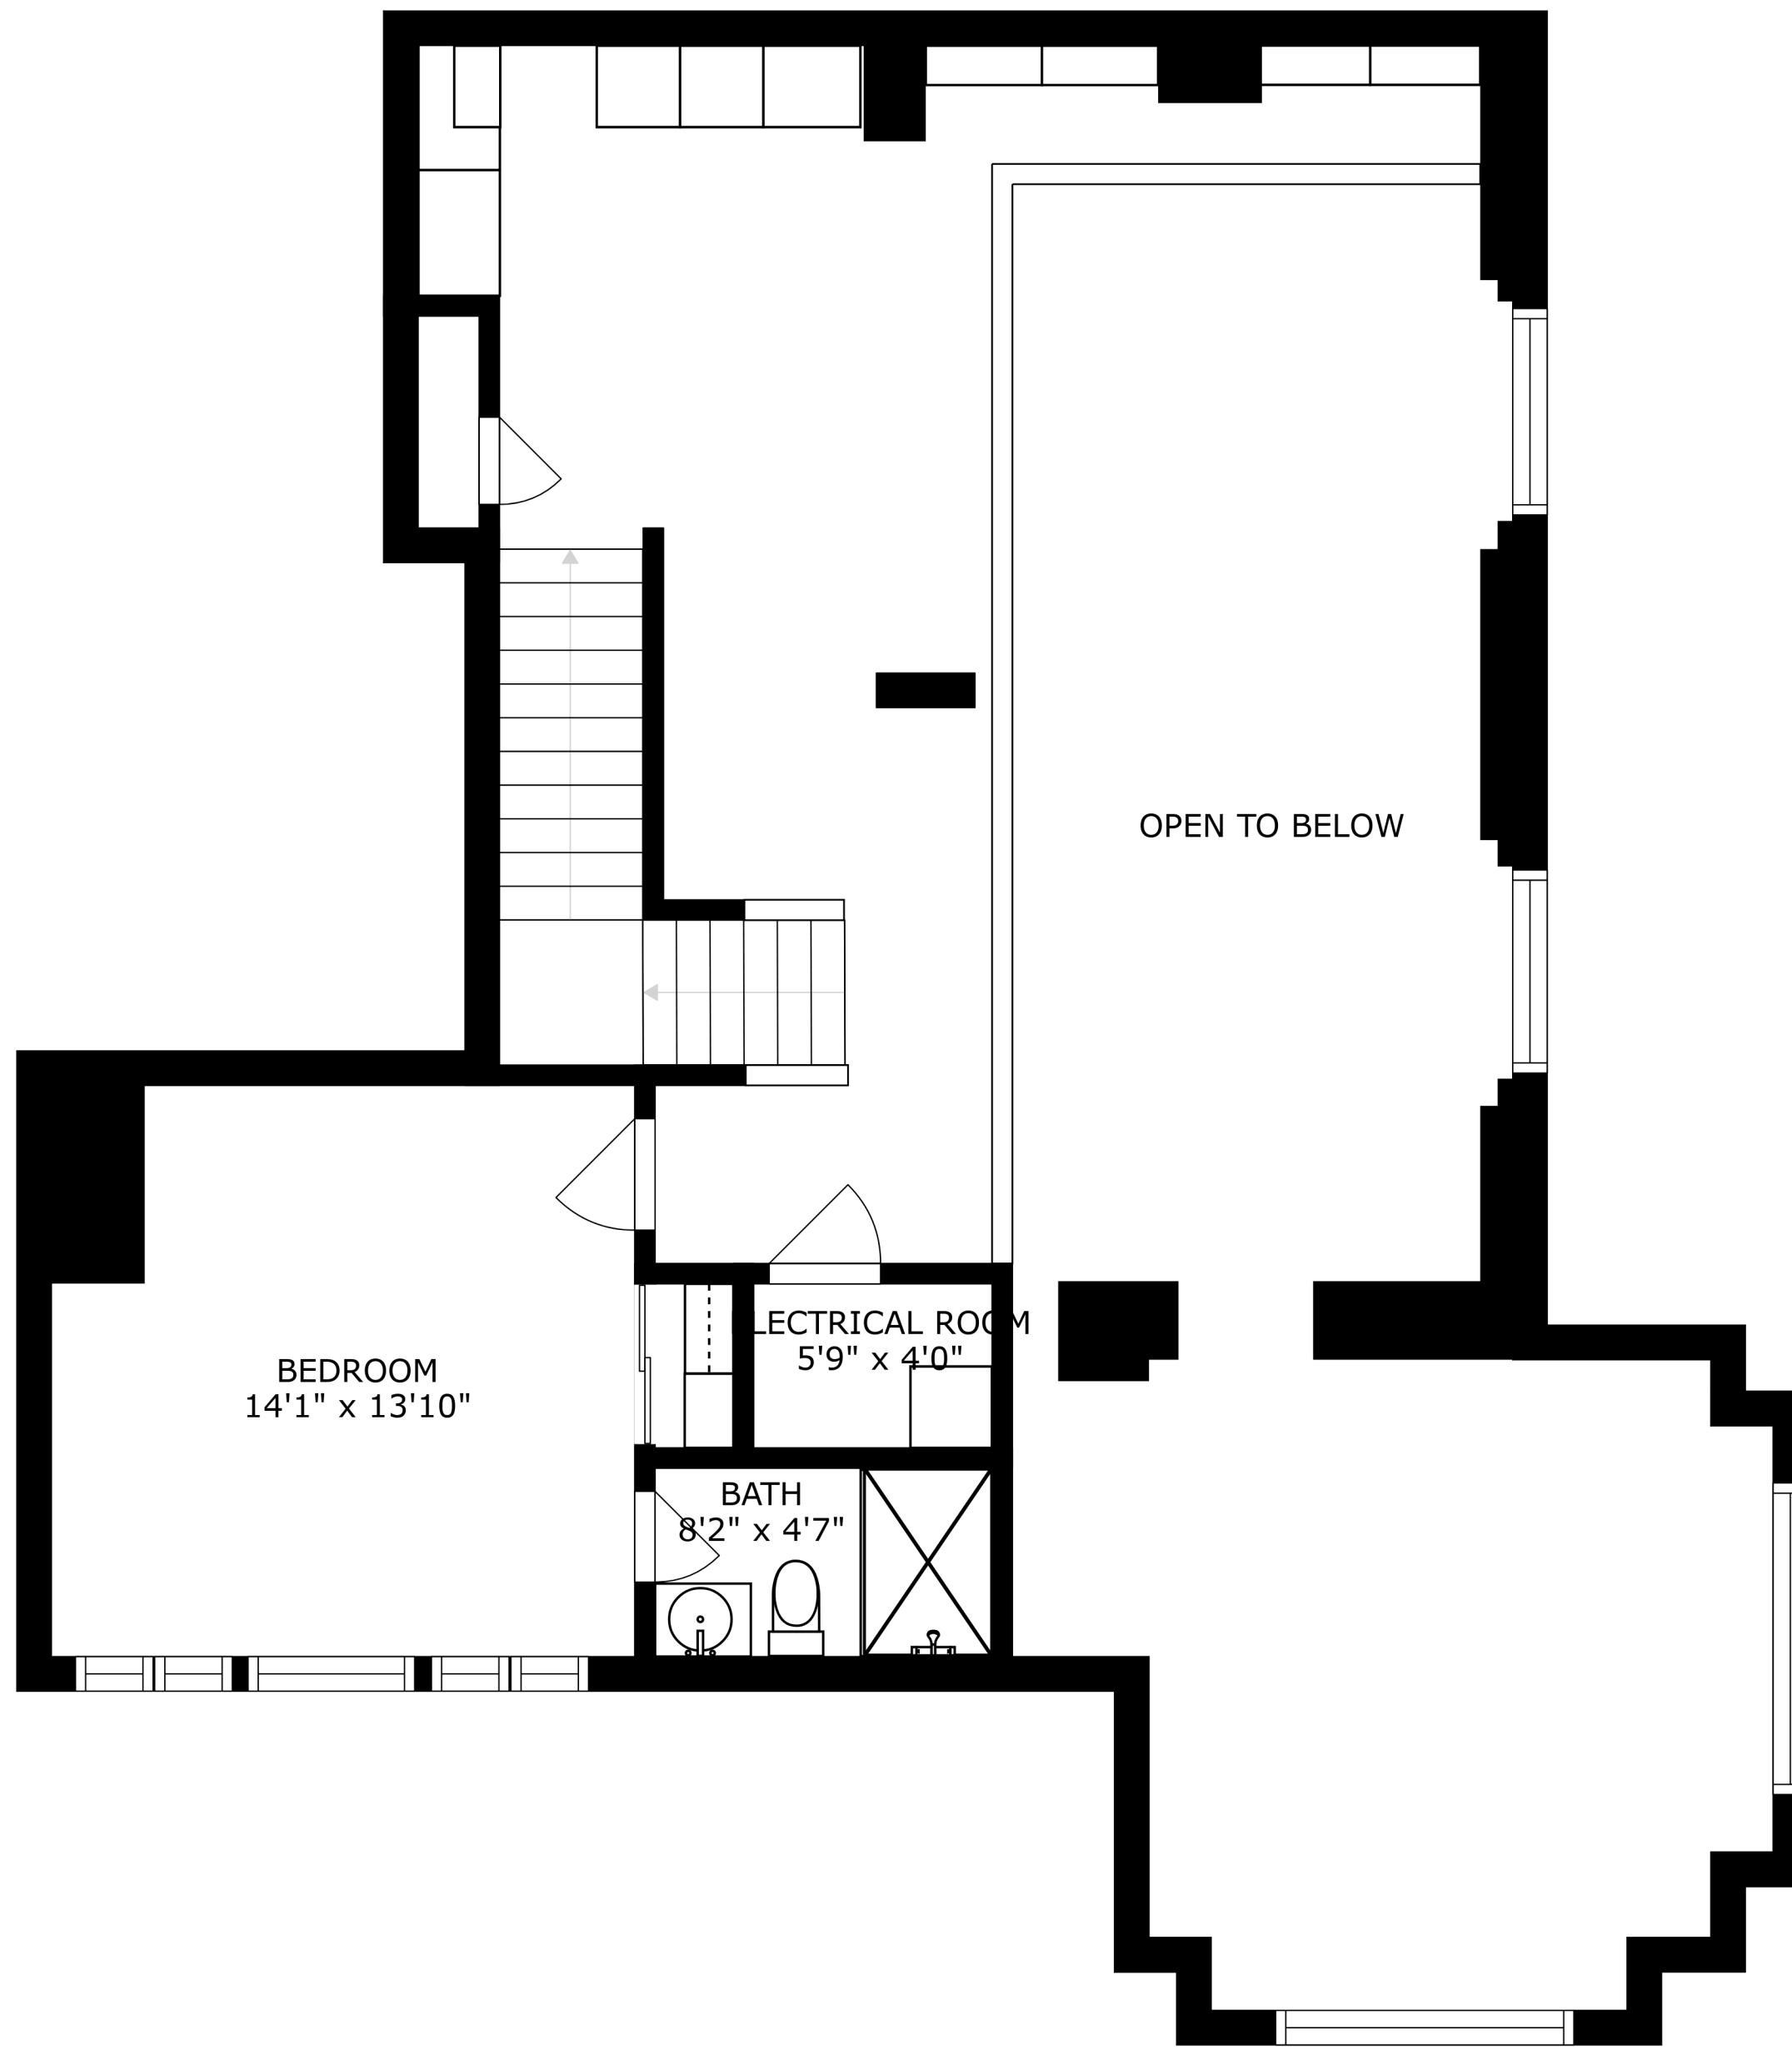

SIZES AND DIMENSIONS ARE APPROXIMATE, ACTUAL MAY VARY.

SIZES AND DIMENSIONS ARE APPROXIMATE, ACTUAL MAY VARY.

SIZES AND DIMENSIONS ARE APPROXIMATE, ACTUAL MAY VARY.

BEDROOM
14'1" x 13'10"

ELECTRICAL ROOM
5'9" x 4'0"

BATH
8'2" x 4'7"

OPEN TO BELOW

SIZES AND DIMENSIONS ARE APPROXIMATE, ACTUAL MAY VARY.

SIZES AND DIMENSIONS ARE APPROXIMATE, ACTUAL MAY VARY.