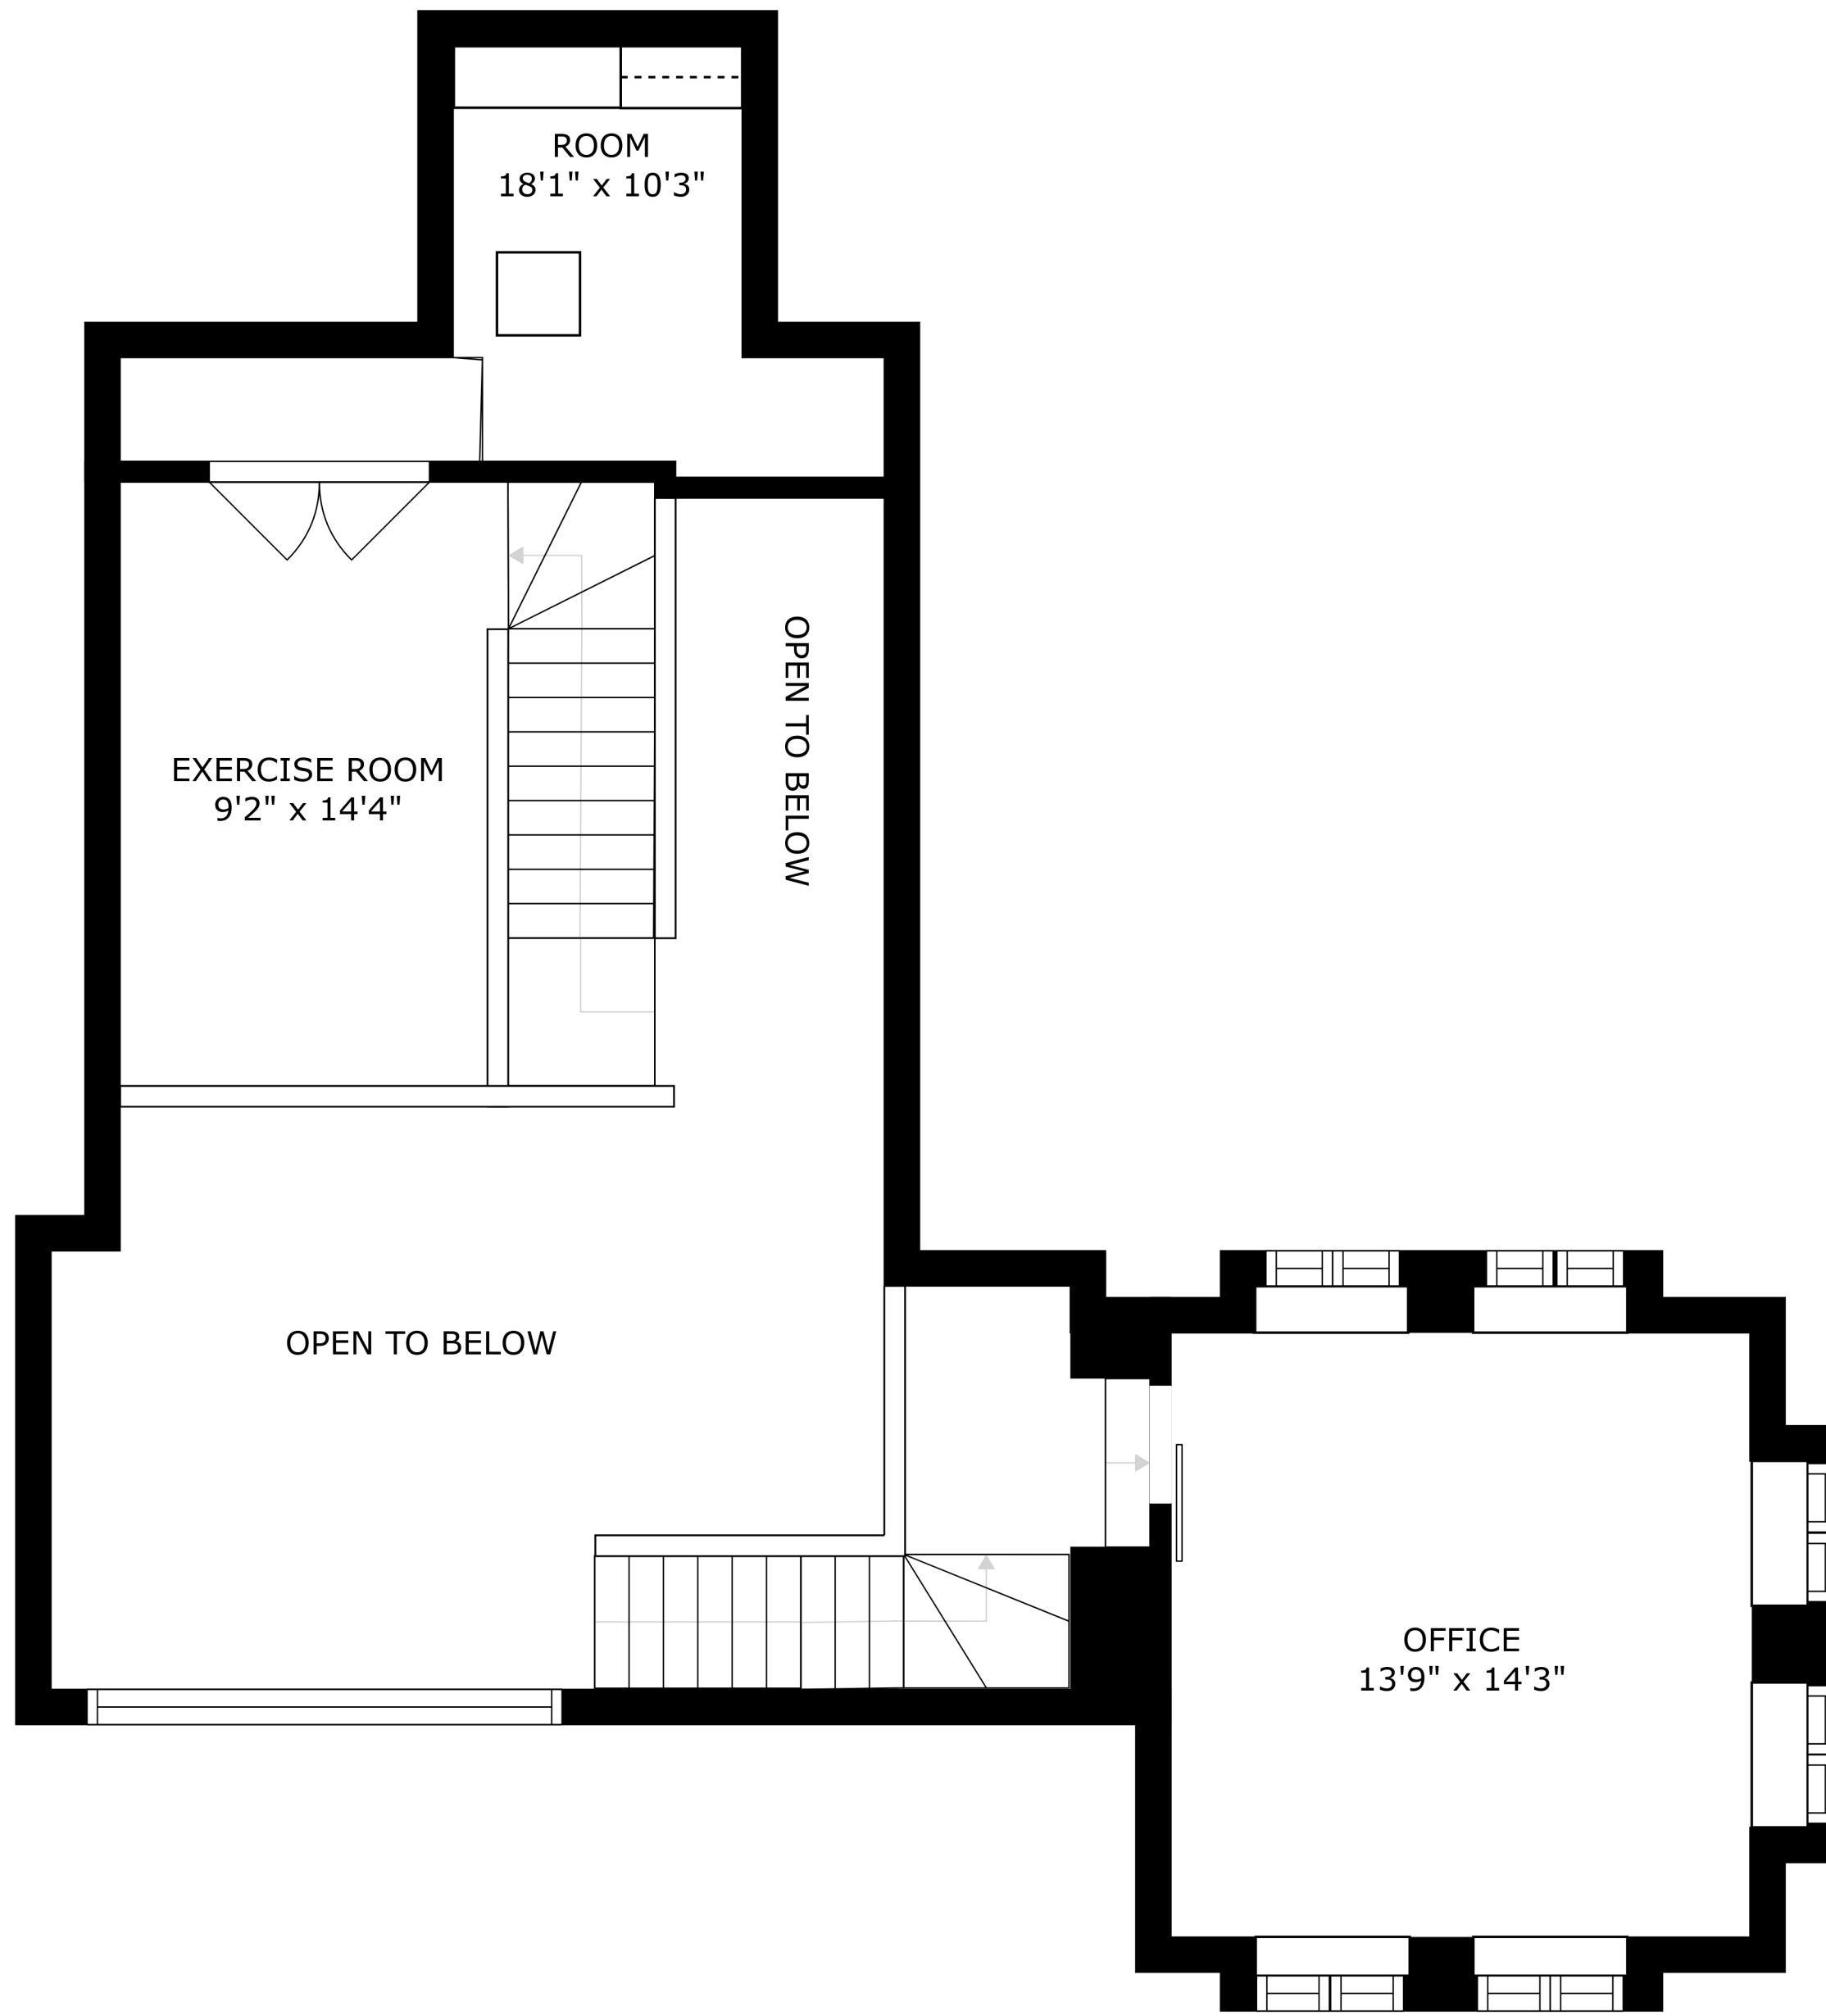

SIZES AND DIMENSIONS ARE APPROXIMATE, ACTUAL MAY VARY.

SIZES AND DIMENSIONS ARE APPROXIMATE, ACTUAL MAY VARY.

SIZES AND DIMENSIONS ARE APPROXIMATE, ACTUAL MAY VARY.

BEDROOM
14'1" x 13'10"

ELECTRICAL ROOM
5'9" x 4'0"

BATH
8'2" x 4'7"

OPEN TO BELOW

SIZES AND DIMENSIONS ARE APPROXIMATE, ACTUAL MAY VARY.

SIZES AND DIMENSIONS ARE APPROXIMATE, ACTUAL MAY VARY.