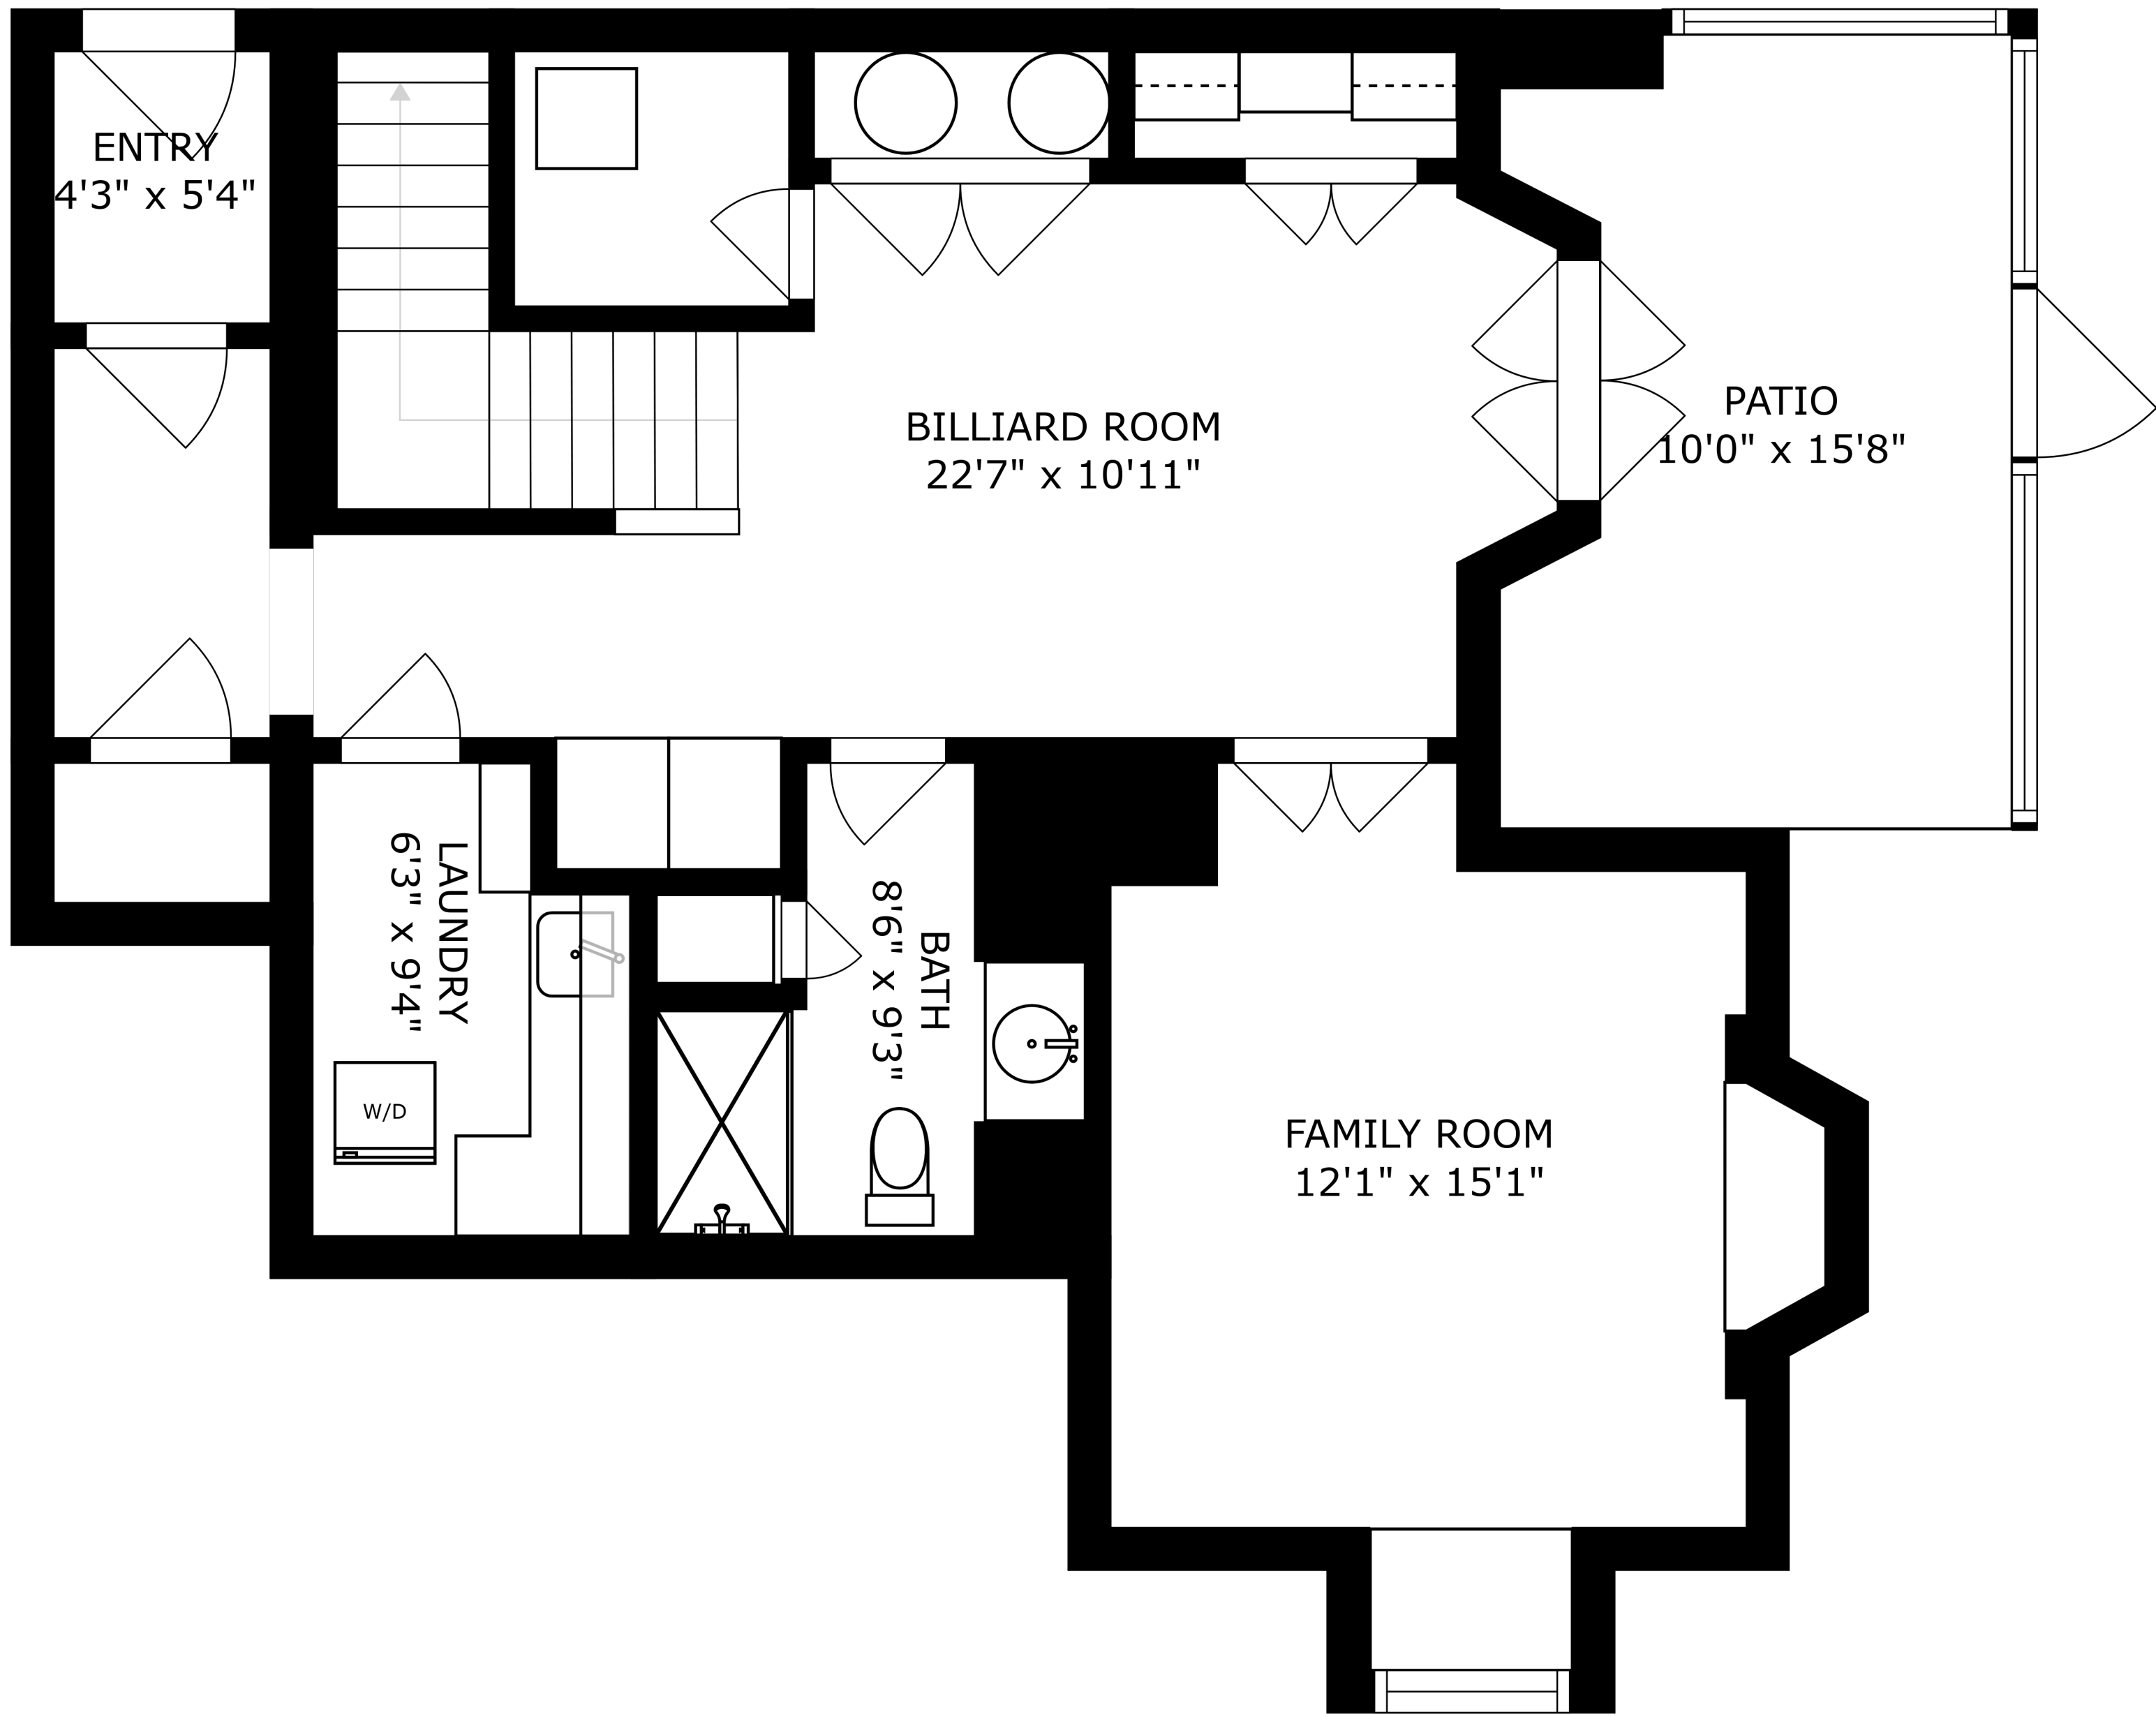

SIZES AND DIMENSIONS ARE APPROXIMATE, ACTUAL MAY VARY.

SIZES AND DIMENSIONS ARE APPROXIMATE, ACTUAL MAY VARY.

SIZES AND DIMENSIONS ARE APPROXIMATE, ACTUAL MAY VARY.

BEDROOM
14'1" x 13'10"

ELECTRICAL ROOM
5'9" x 4'0"

BATH
8'2" x 4'7"

OPEN TO BELOW

SIZES AND DIMENSIONS ARE APPROXIMATE, ACTUAL MAY VARY.

SIZES AND DIMENSIONS ARE APPROXIMATE, ACTUAL MAY VARY.