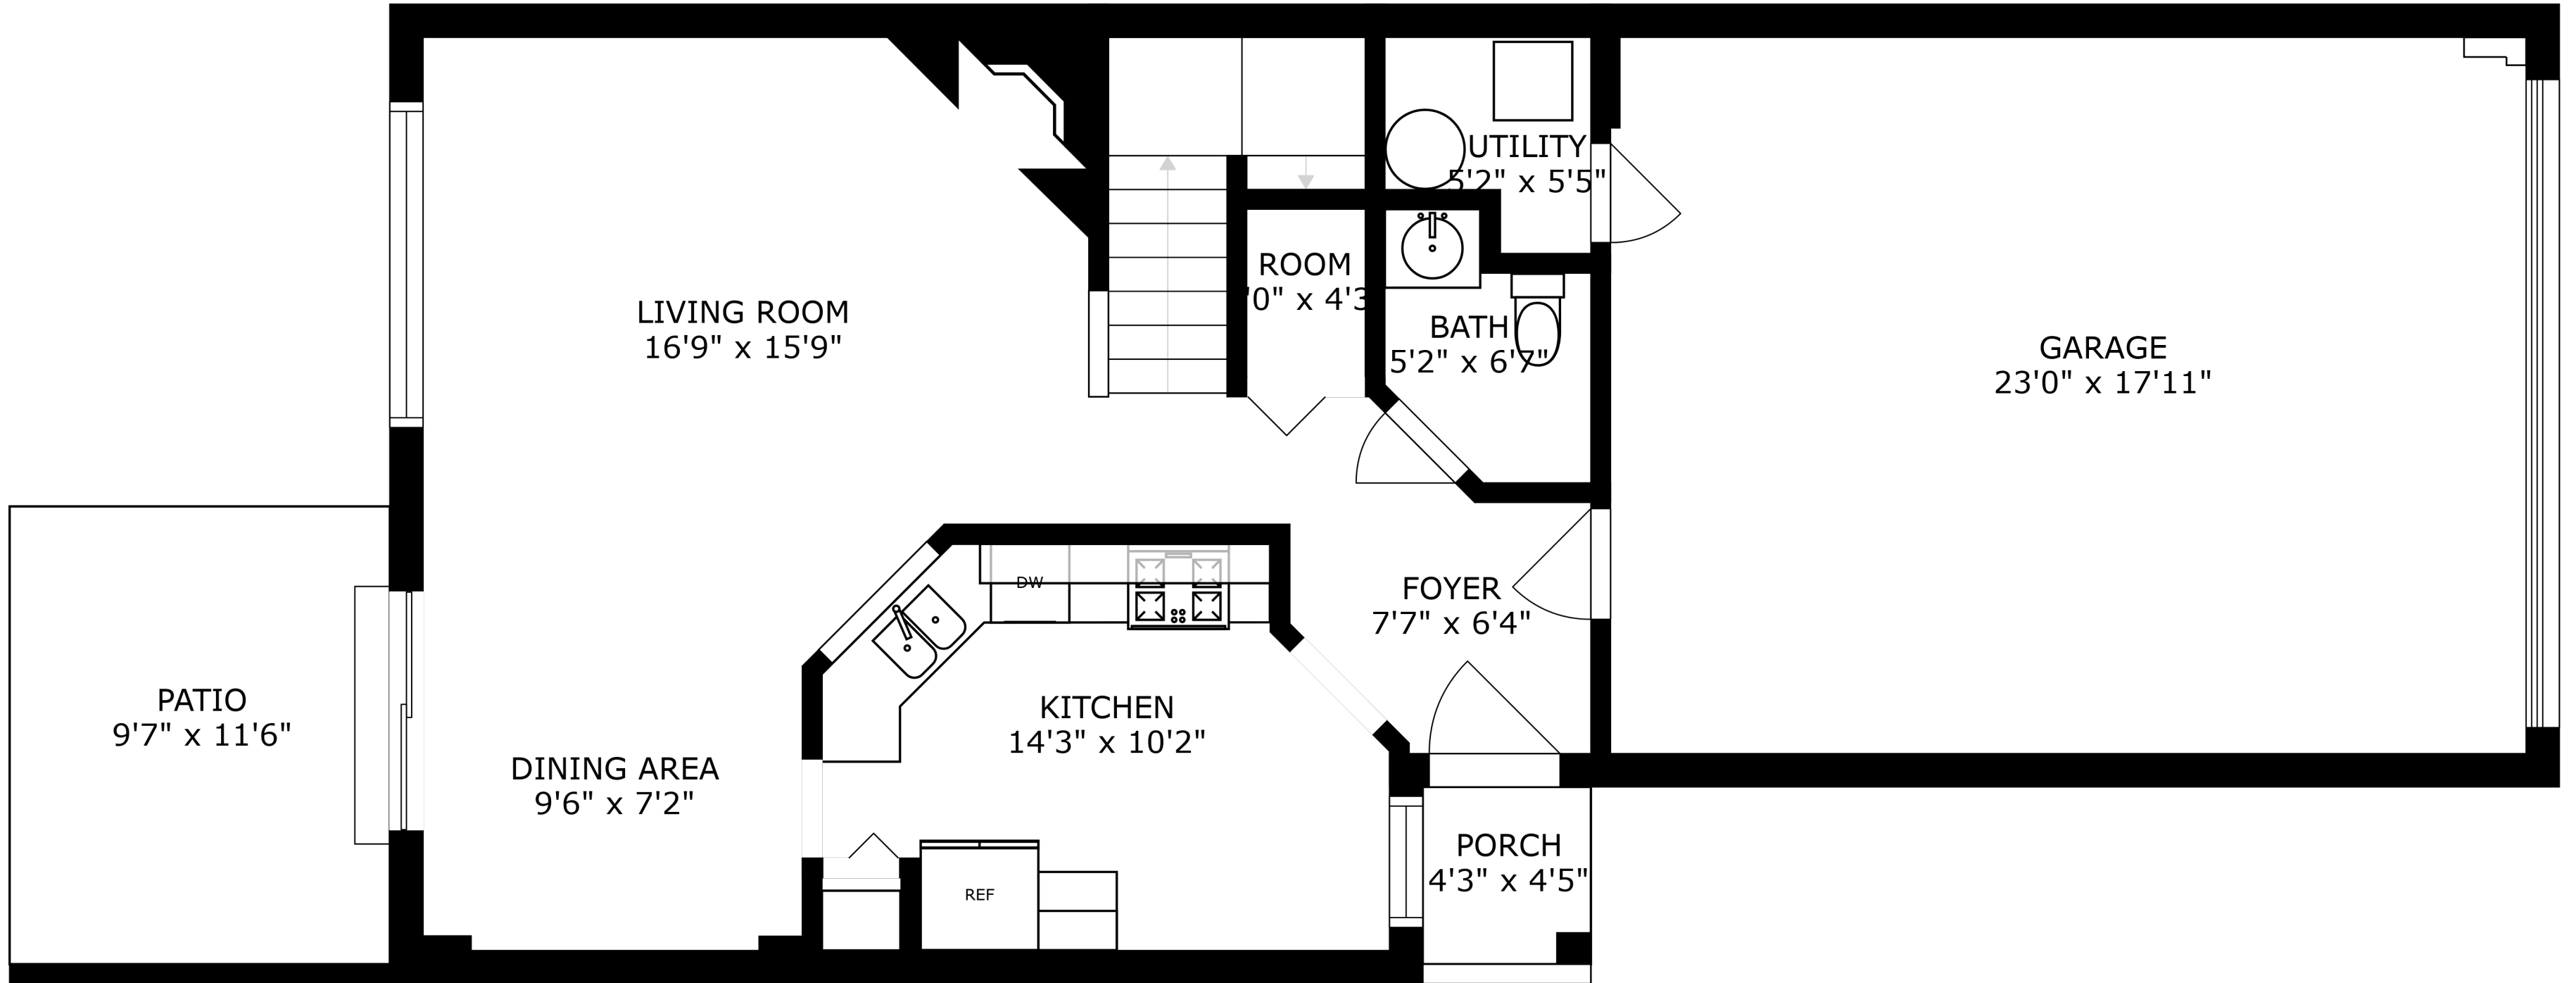

FLOOR 2

FLOOR 1

SIZES AND DIMENSIONS ARE APPROXIMATE, ACTUAL MAY VARY.

BEDROOM
13'5" x 10'1"

LAUNDRY
5'2" x 7'7"

PRIMARY BEDROOM
13'10" x 12'3"

W.I.C.
5'10" x 4'6"

BATH
8'8" x 10'1"

SIZES AND DIMENSIONS ARE APPROXIMATE, ACTUAL MAY VARY.