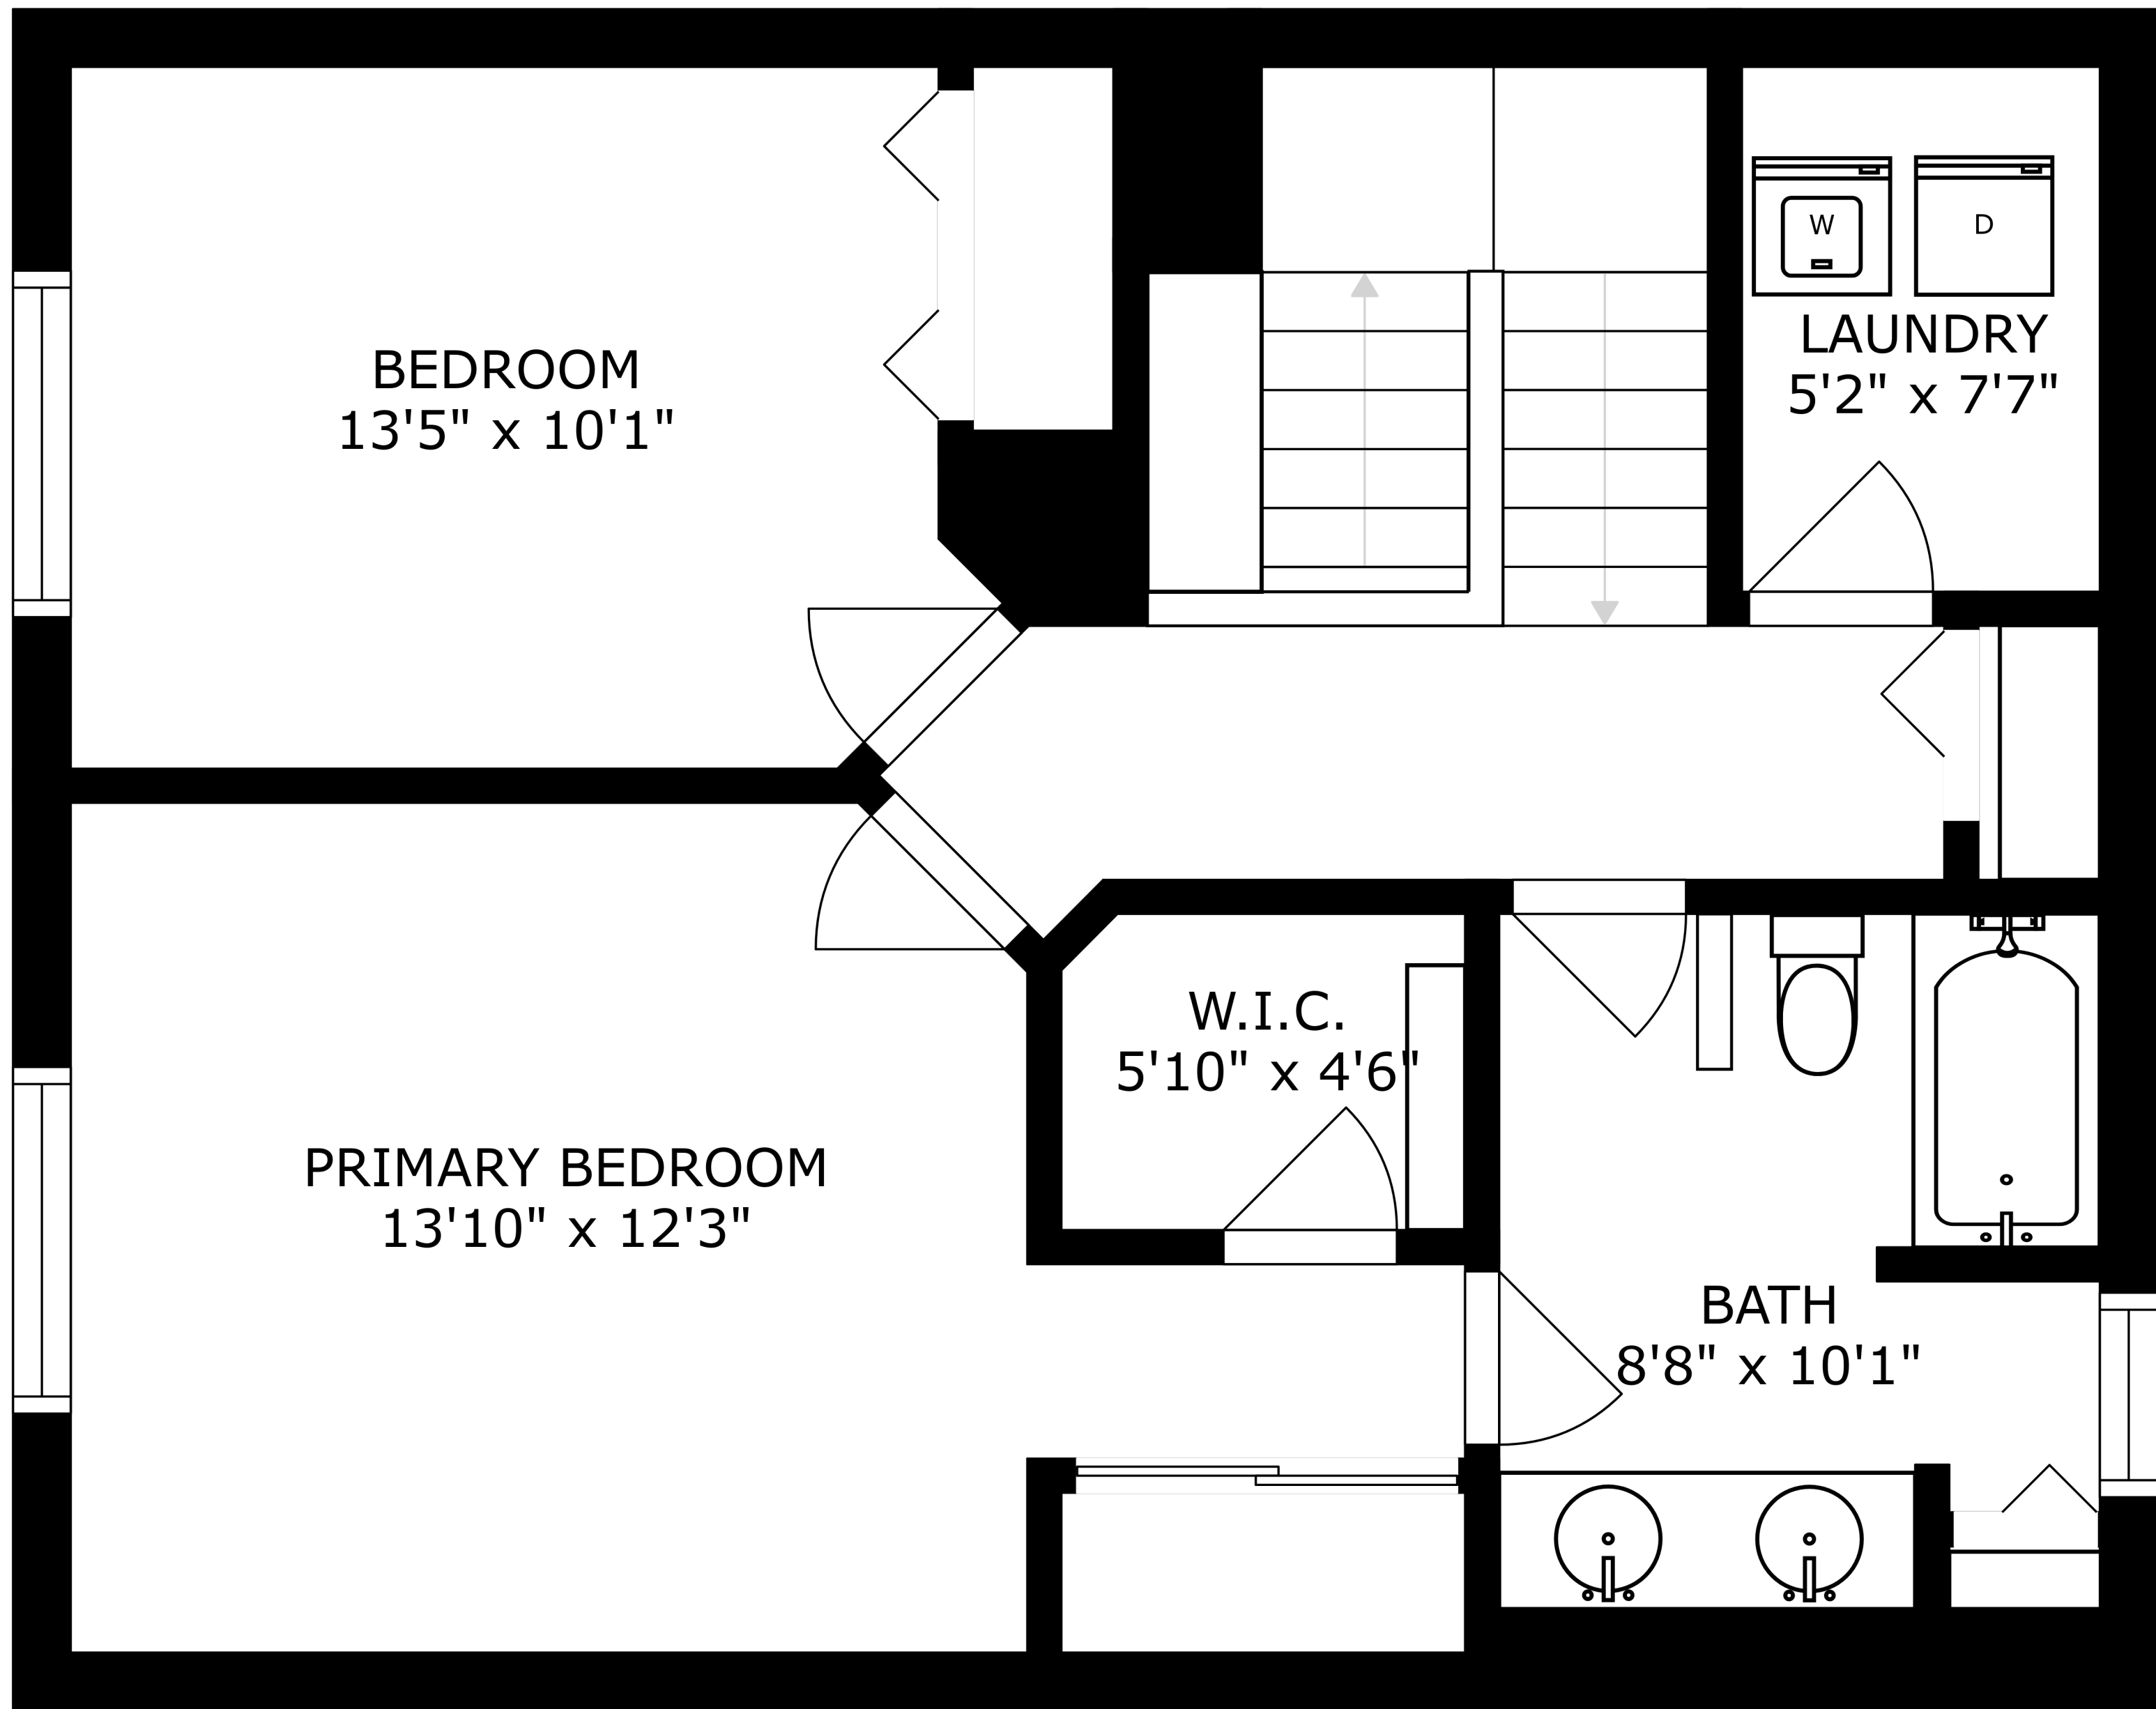

FLOOR 2

FLOOR 1

SIZES AND DIMENSIONS ARE APPROXIMATE, ACTUAL MAY VARY.

BEDROOM
13'5" x 10'1"

LAUNDRY
5'2" x 7'7"

PRIMARY BEDROOM
13'10" x 12'3"

W.I.C.
5'10" x 4'6"

BATH
8'8" x 10'1"

SIZES AND DIMENSIONS ARE APPROXIMATE, ACTUAL MAY VARY.