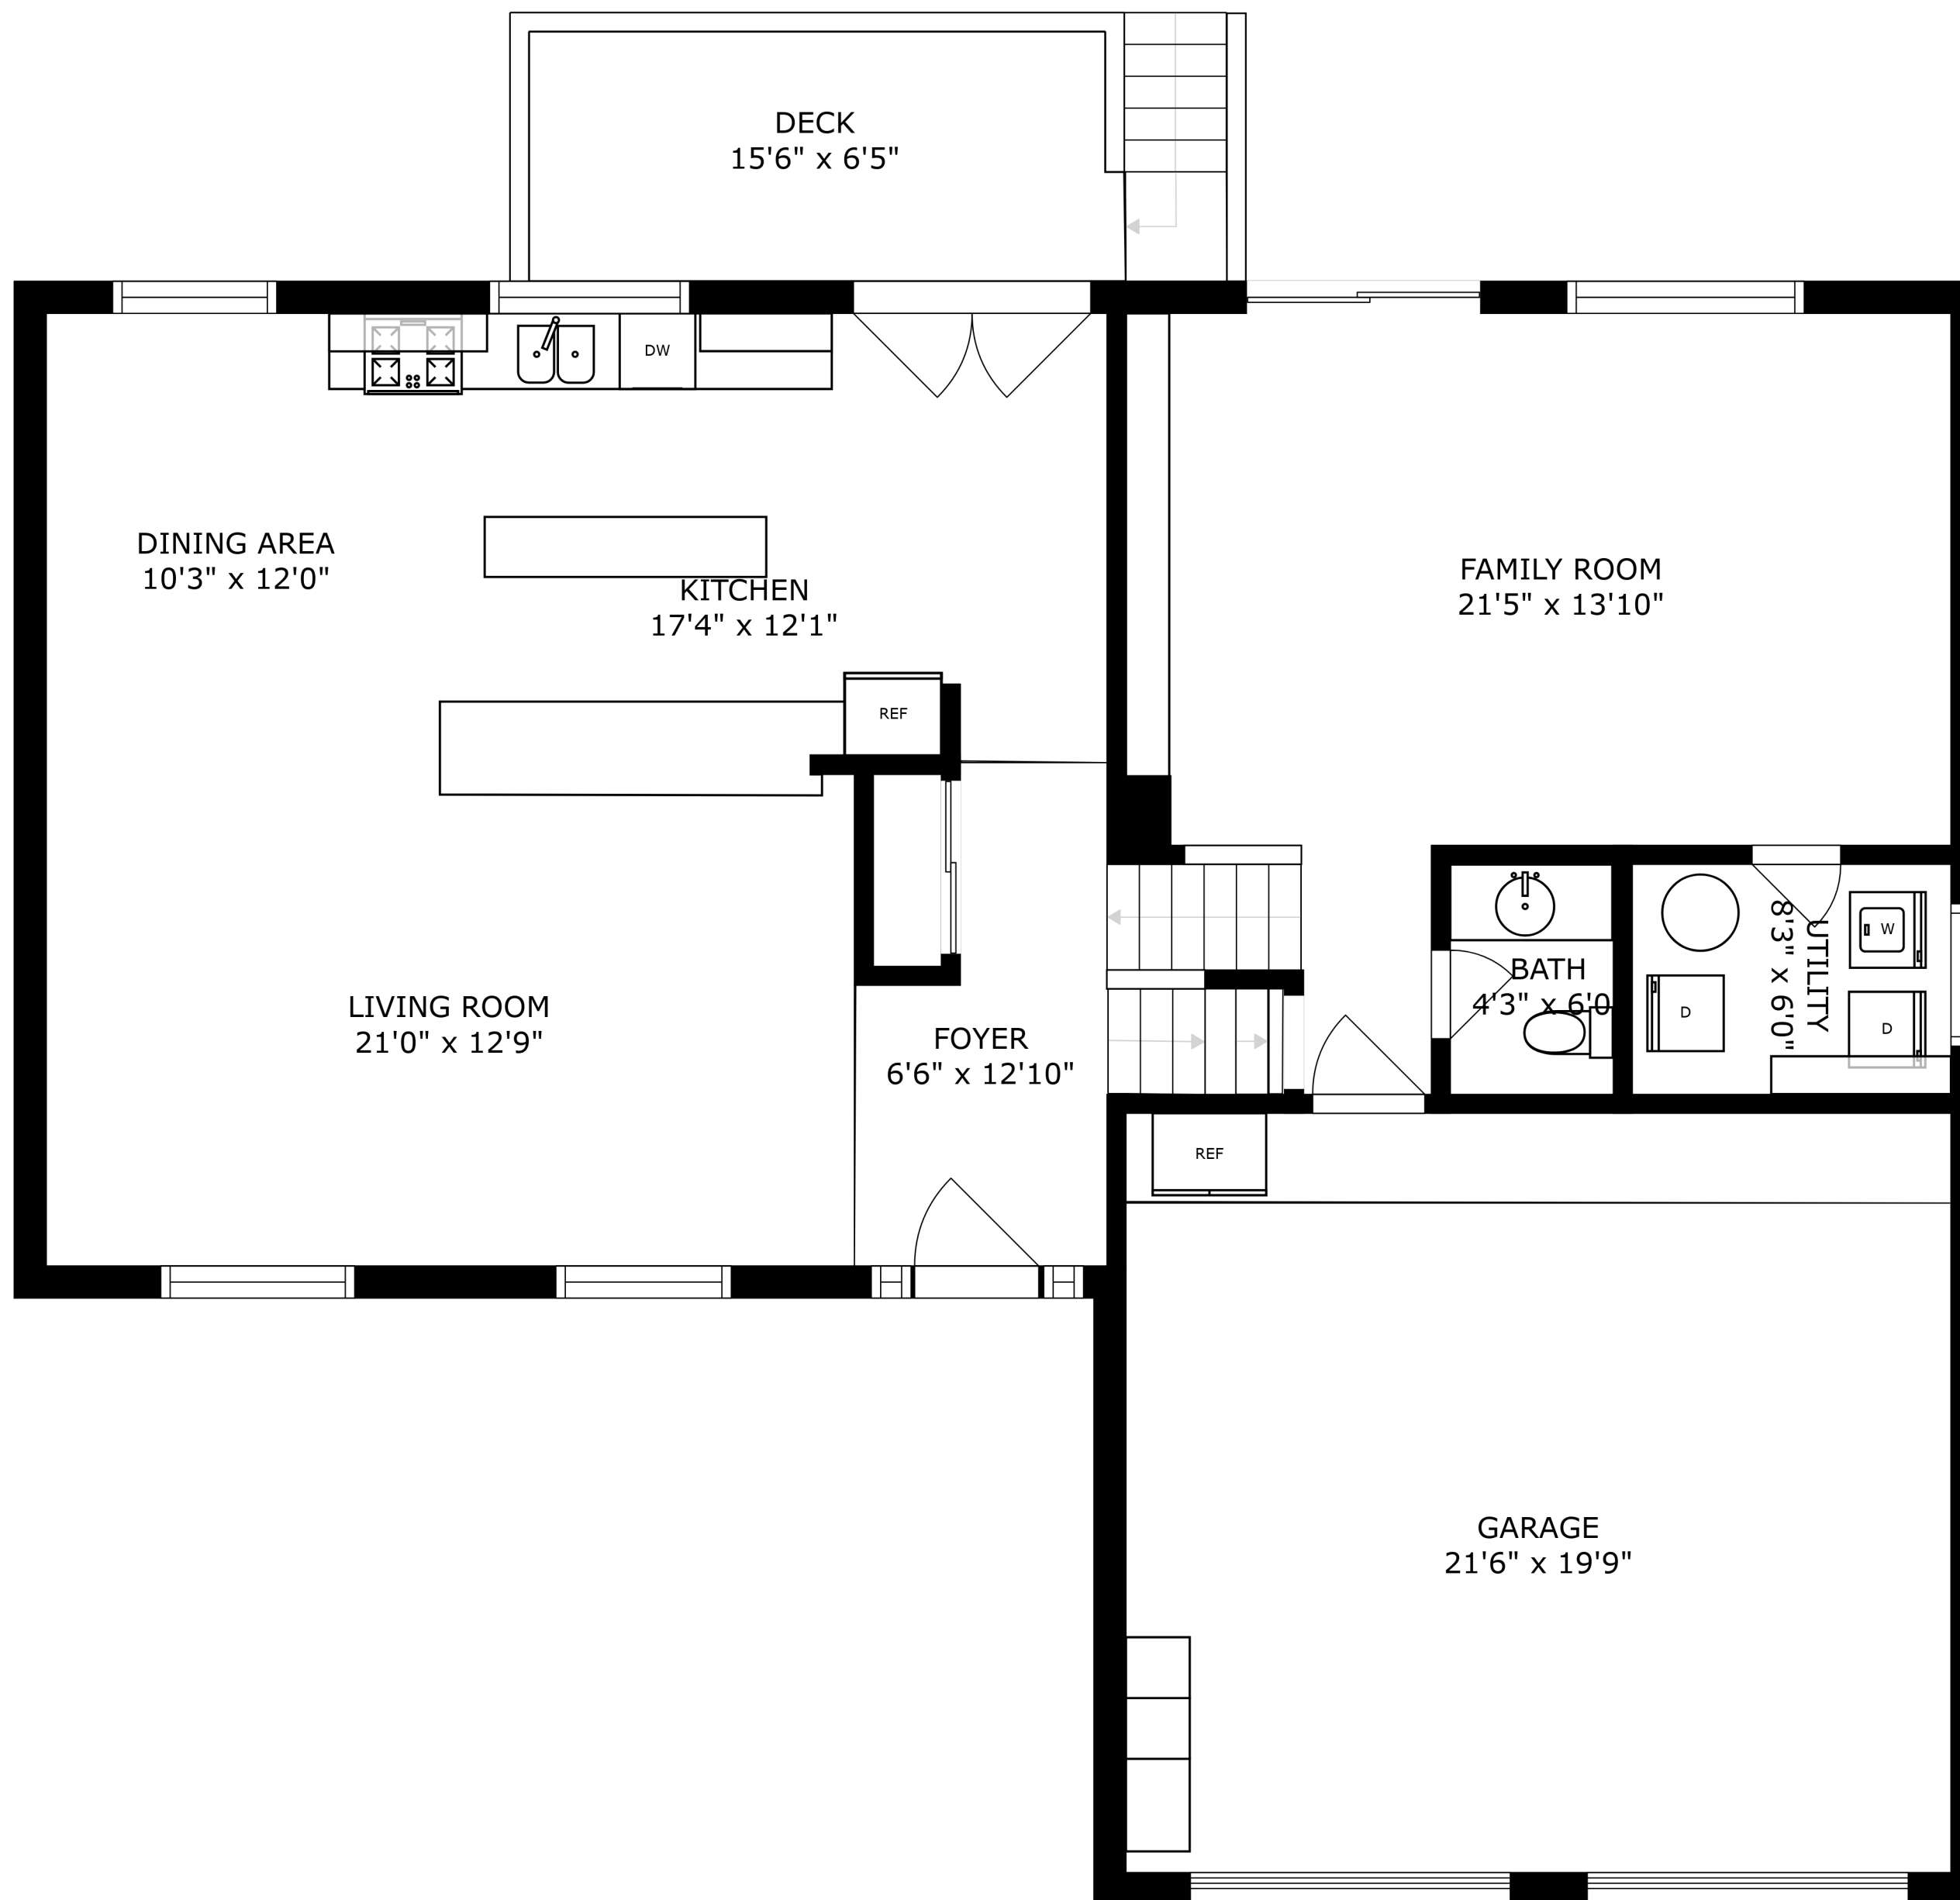

SIZES AND DIMENSIONS ARE APPROXIMATE, ACTUAL MAY VARY.

SIZES AND DIMENSIONS ARE APPROXIMATE, ACTUAL MAY VARY.

SIZES AND DIMENSIONS ARE APPROXIMATE, ACTUAL MAY VARY.

RECREATION ROOM  
25'0" x 23'11"

SIZES AND DIMENSIONS ARE APPROXIMATE, ACTUAL MAY VARY.