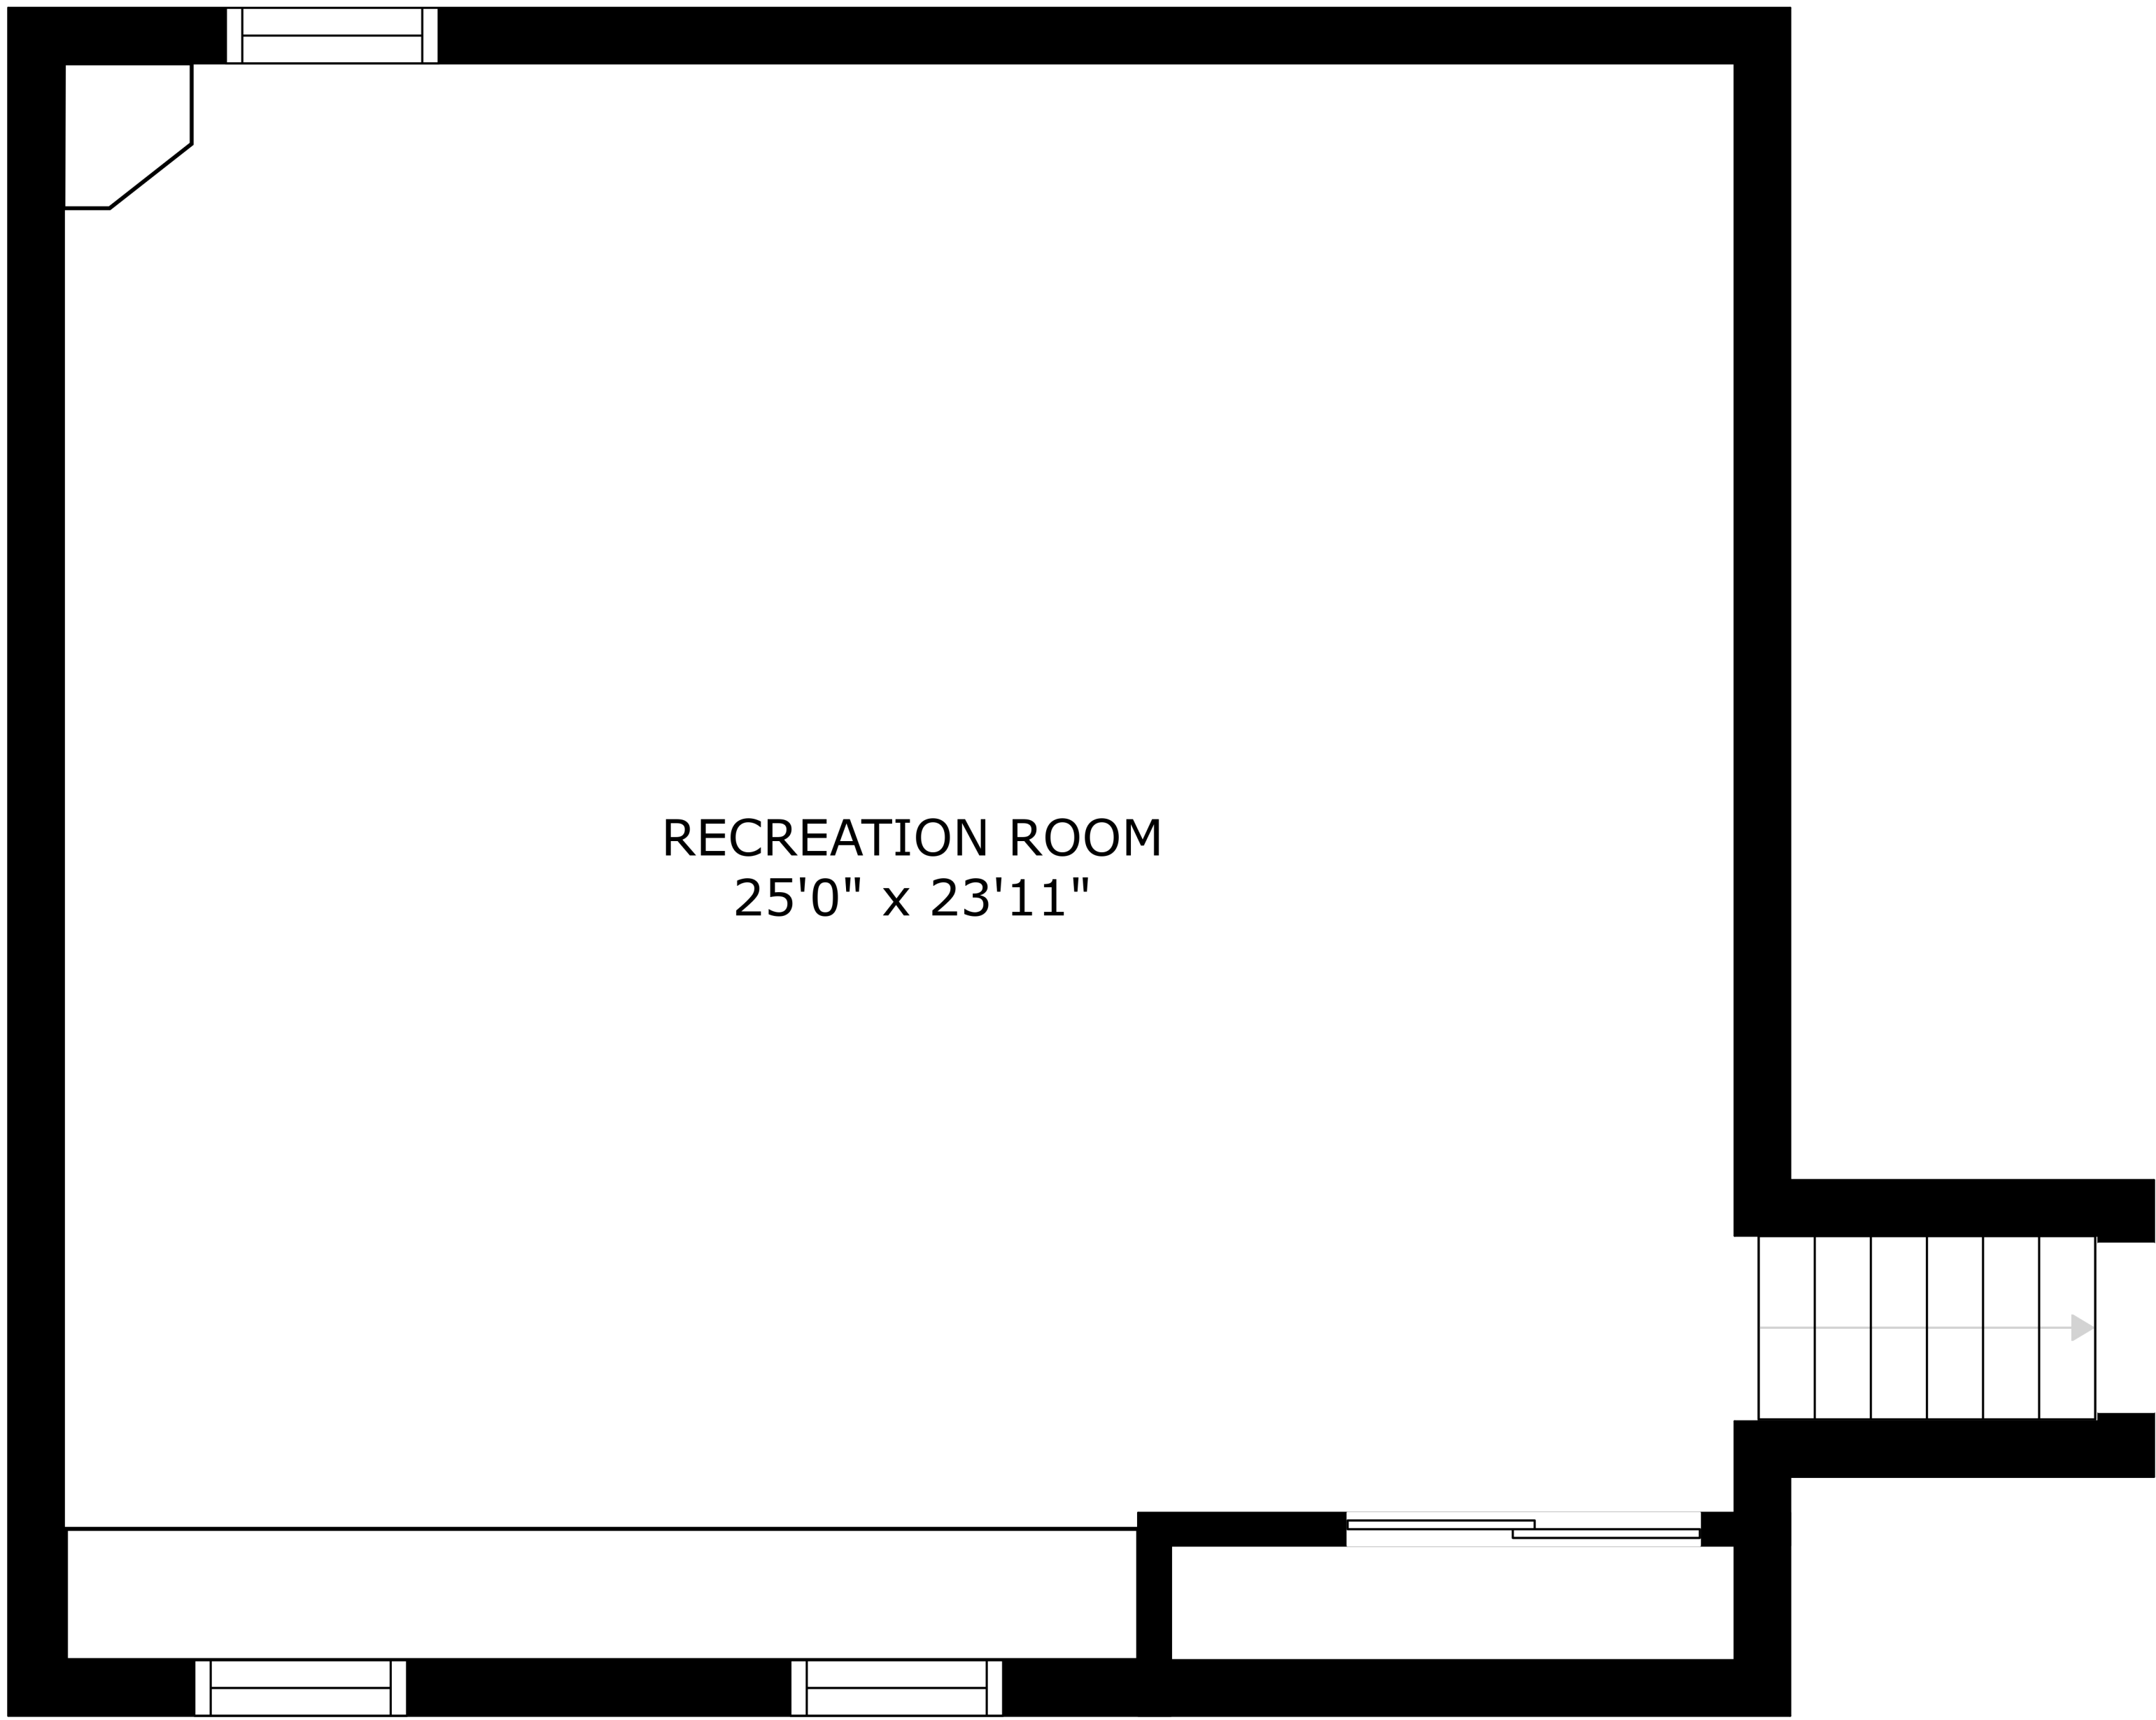

SIZES AND DIMENSIONS ARE APPROXIMATE, ACTUAL MAY VARY.

SIZES AND DIMENSIONS ARE APPROXIMATE, ACTUAL MAY VARY.

SIZES AND DIMENSIONS ARE APPROXIMATE, ACTUAL MAY VARY.

RECREATION ROOM  
25'0" x 23'11"

SIZES AND DIMENSIONS ARE APPROXIMATE, ACTUAL MAY VARY.