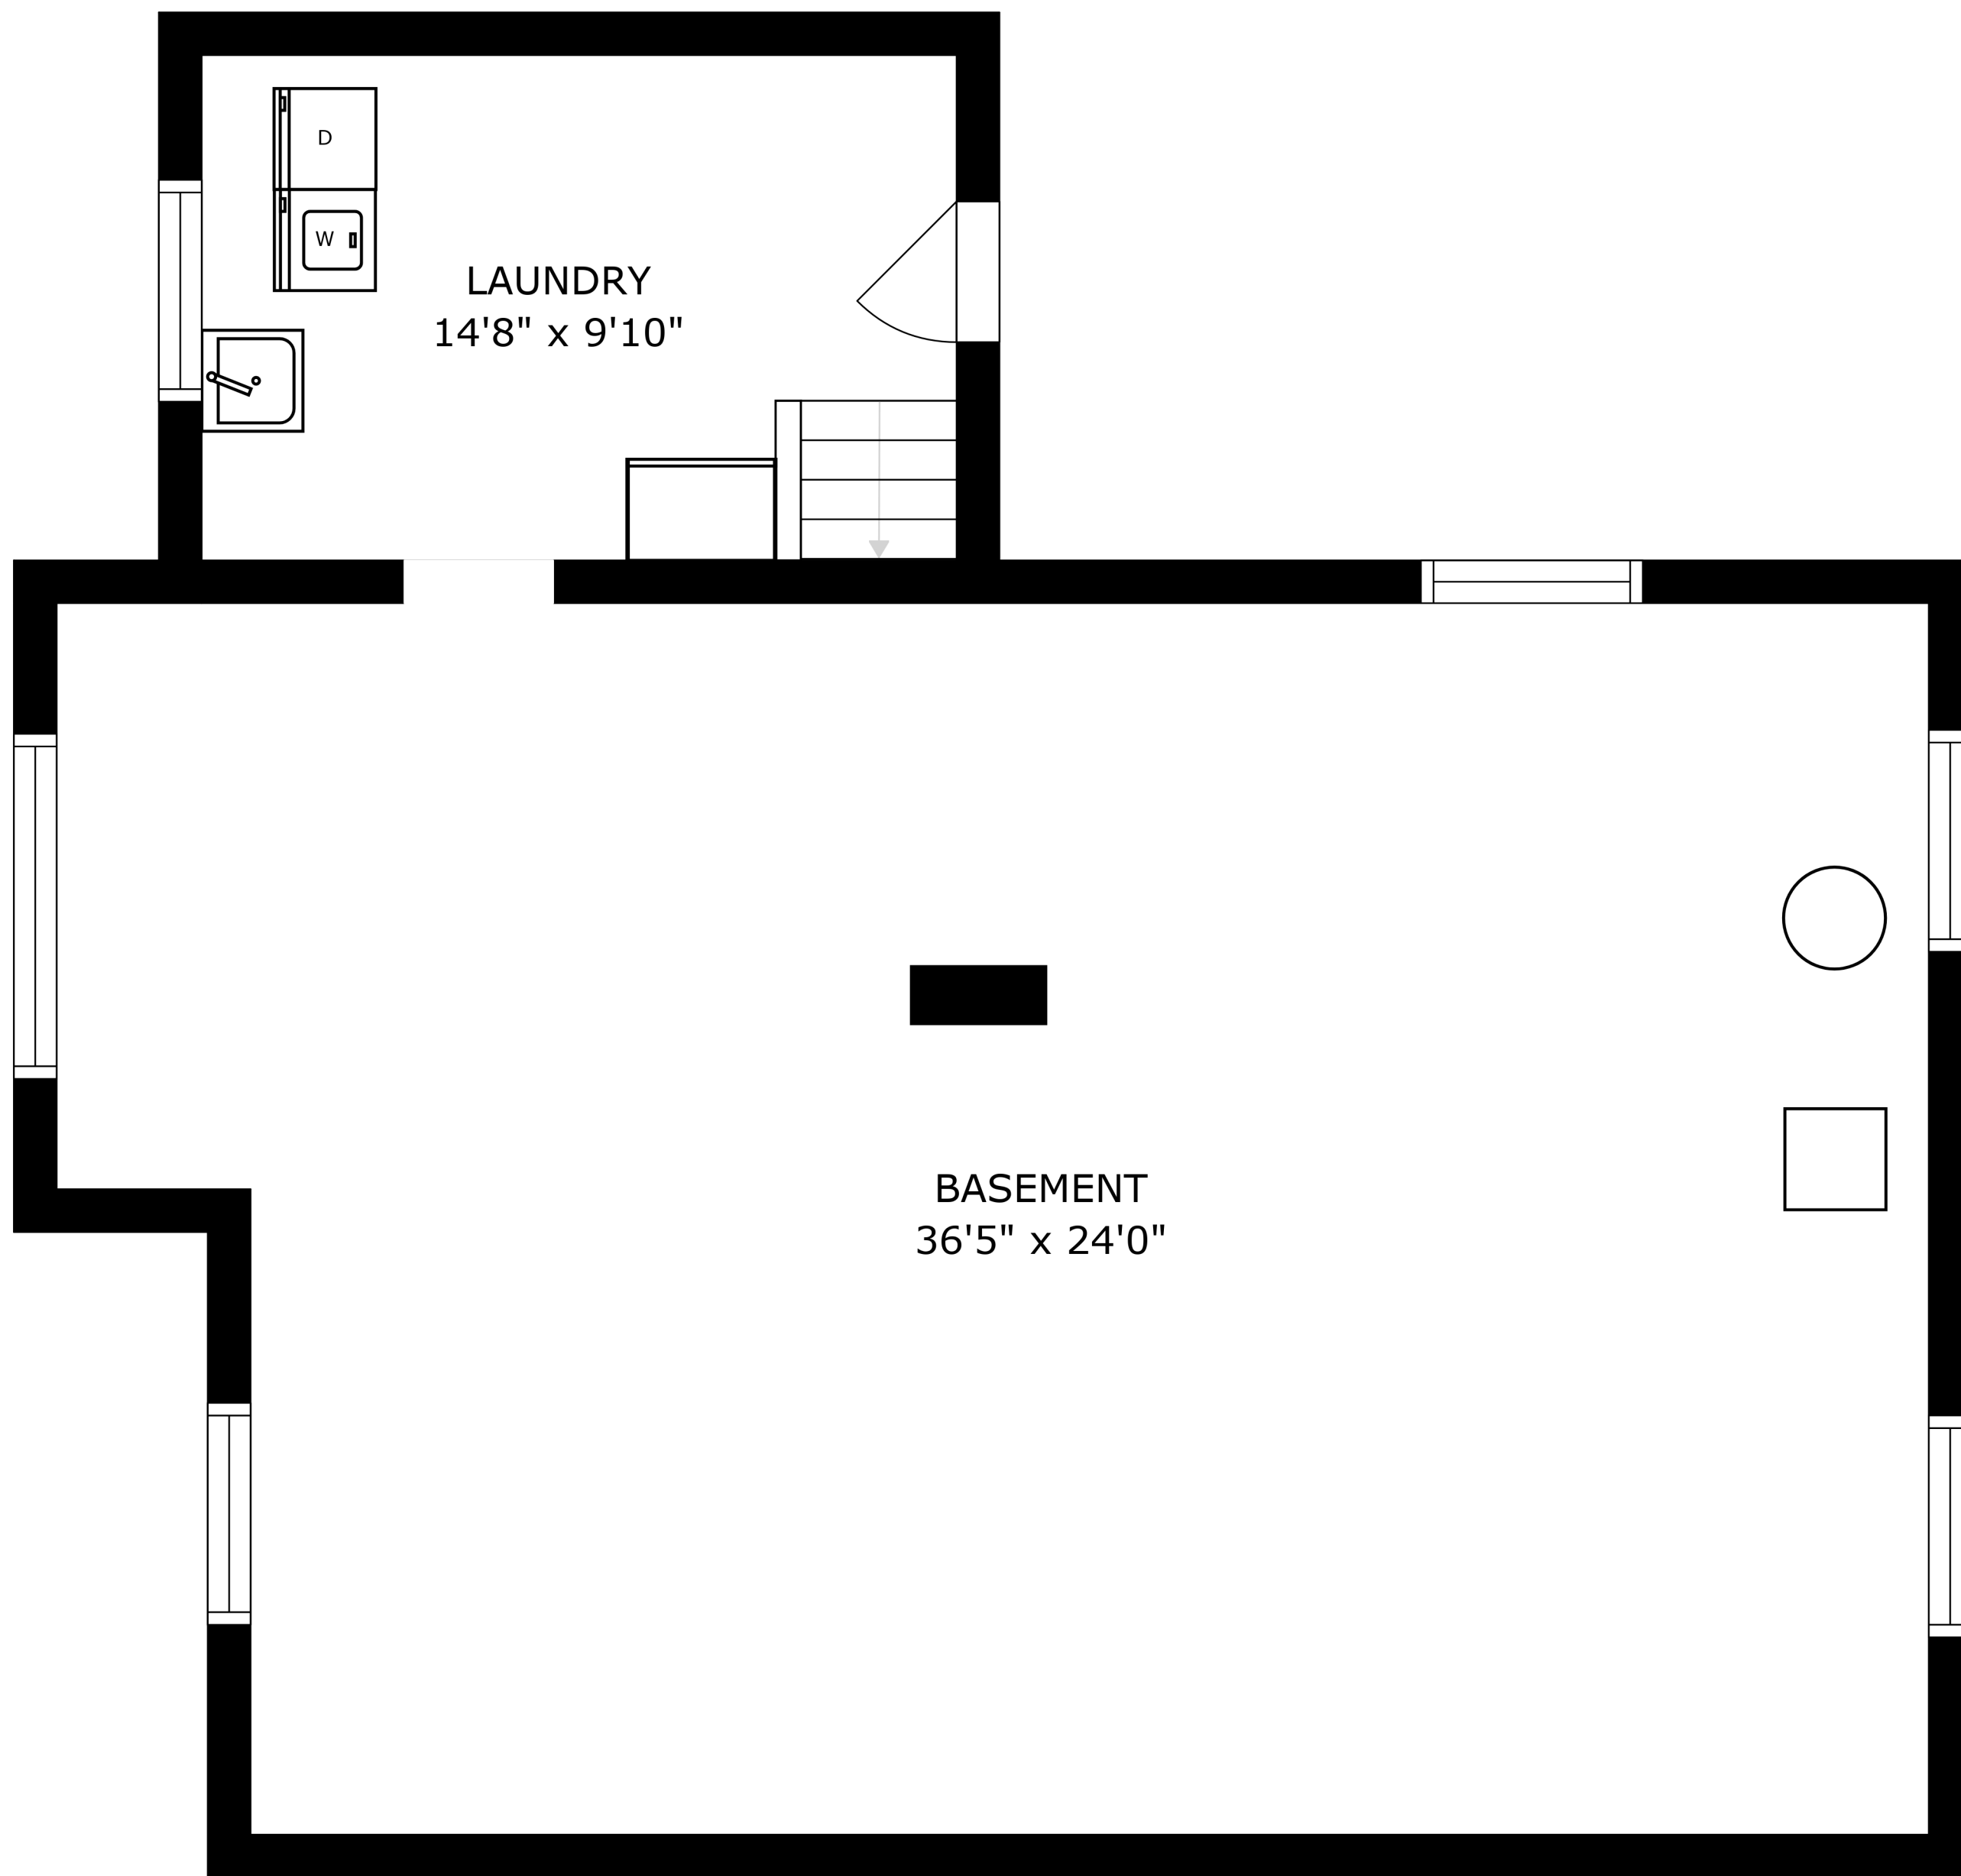

FLOOR 3

FLOOR 1

FLOOR 2

SIZES AND DIMENSIONS ARE APPROXIMATE, ACTUAL MAY VARY.

SIZES AND DIMENSIONS ARE APPROXIMATE, ACTUAL MAY VARY.

SIZES AND DIMENSIONS ARE APPROXIMATE, ACTUAL MAY VARY.

LAUNDRY
14'8" x 9'10"

BASEMENT
36'5" x 24'0"

SIZES AND DIMENSIONS ARE APPROXIMATE, ACTUAL MAY VARY.