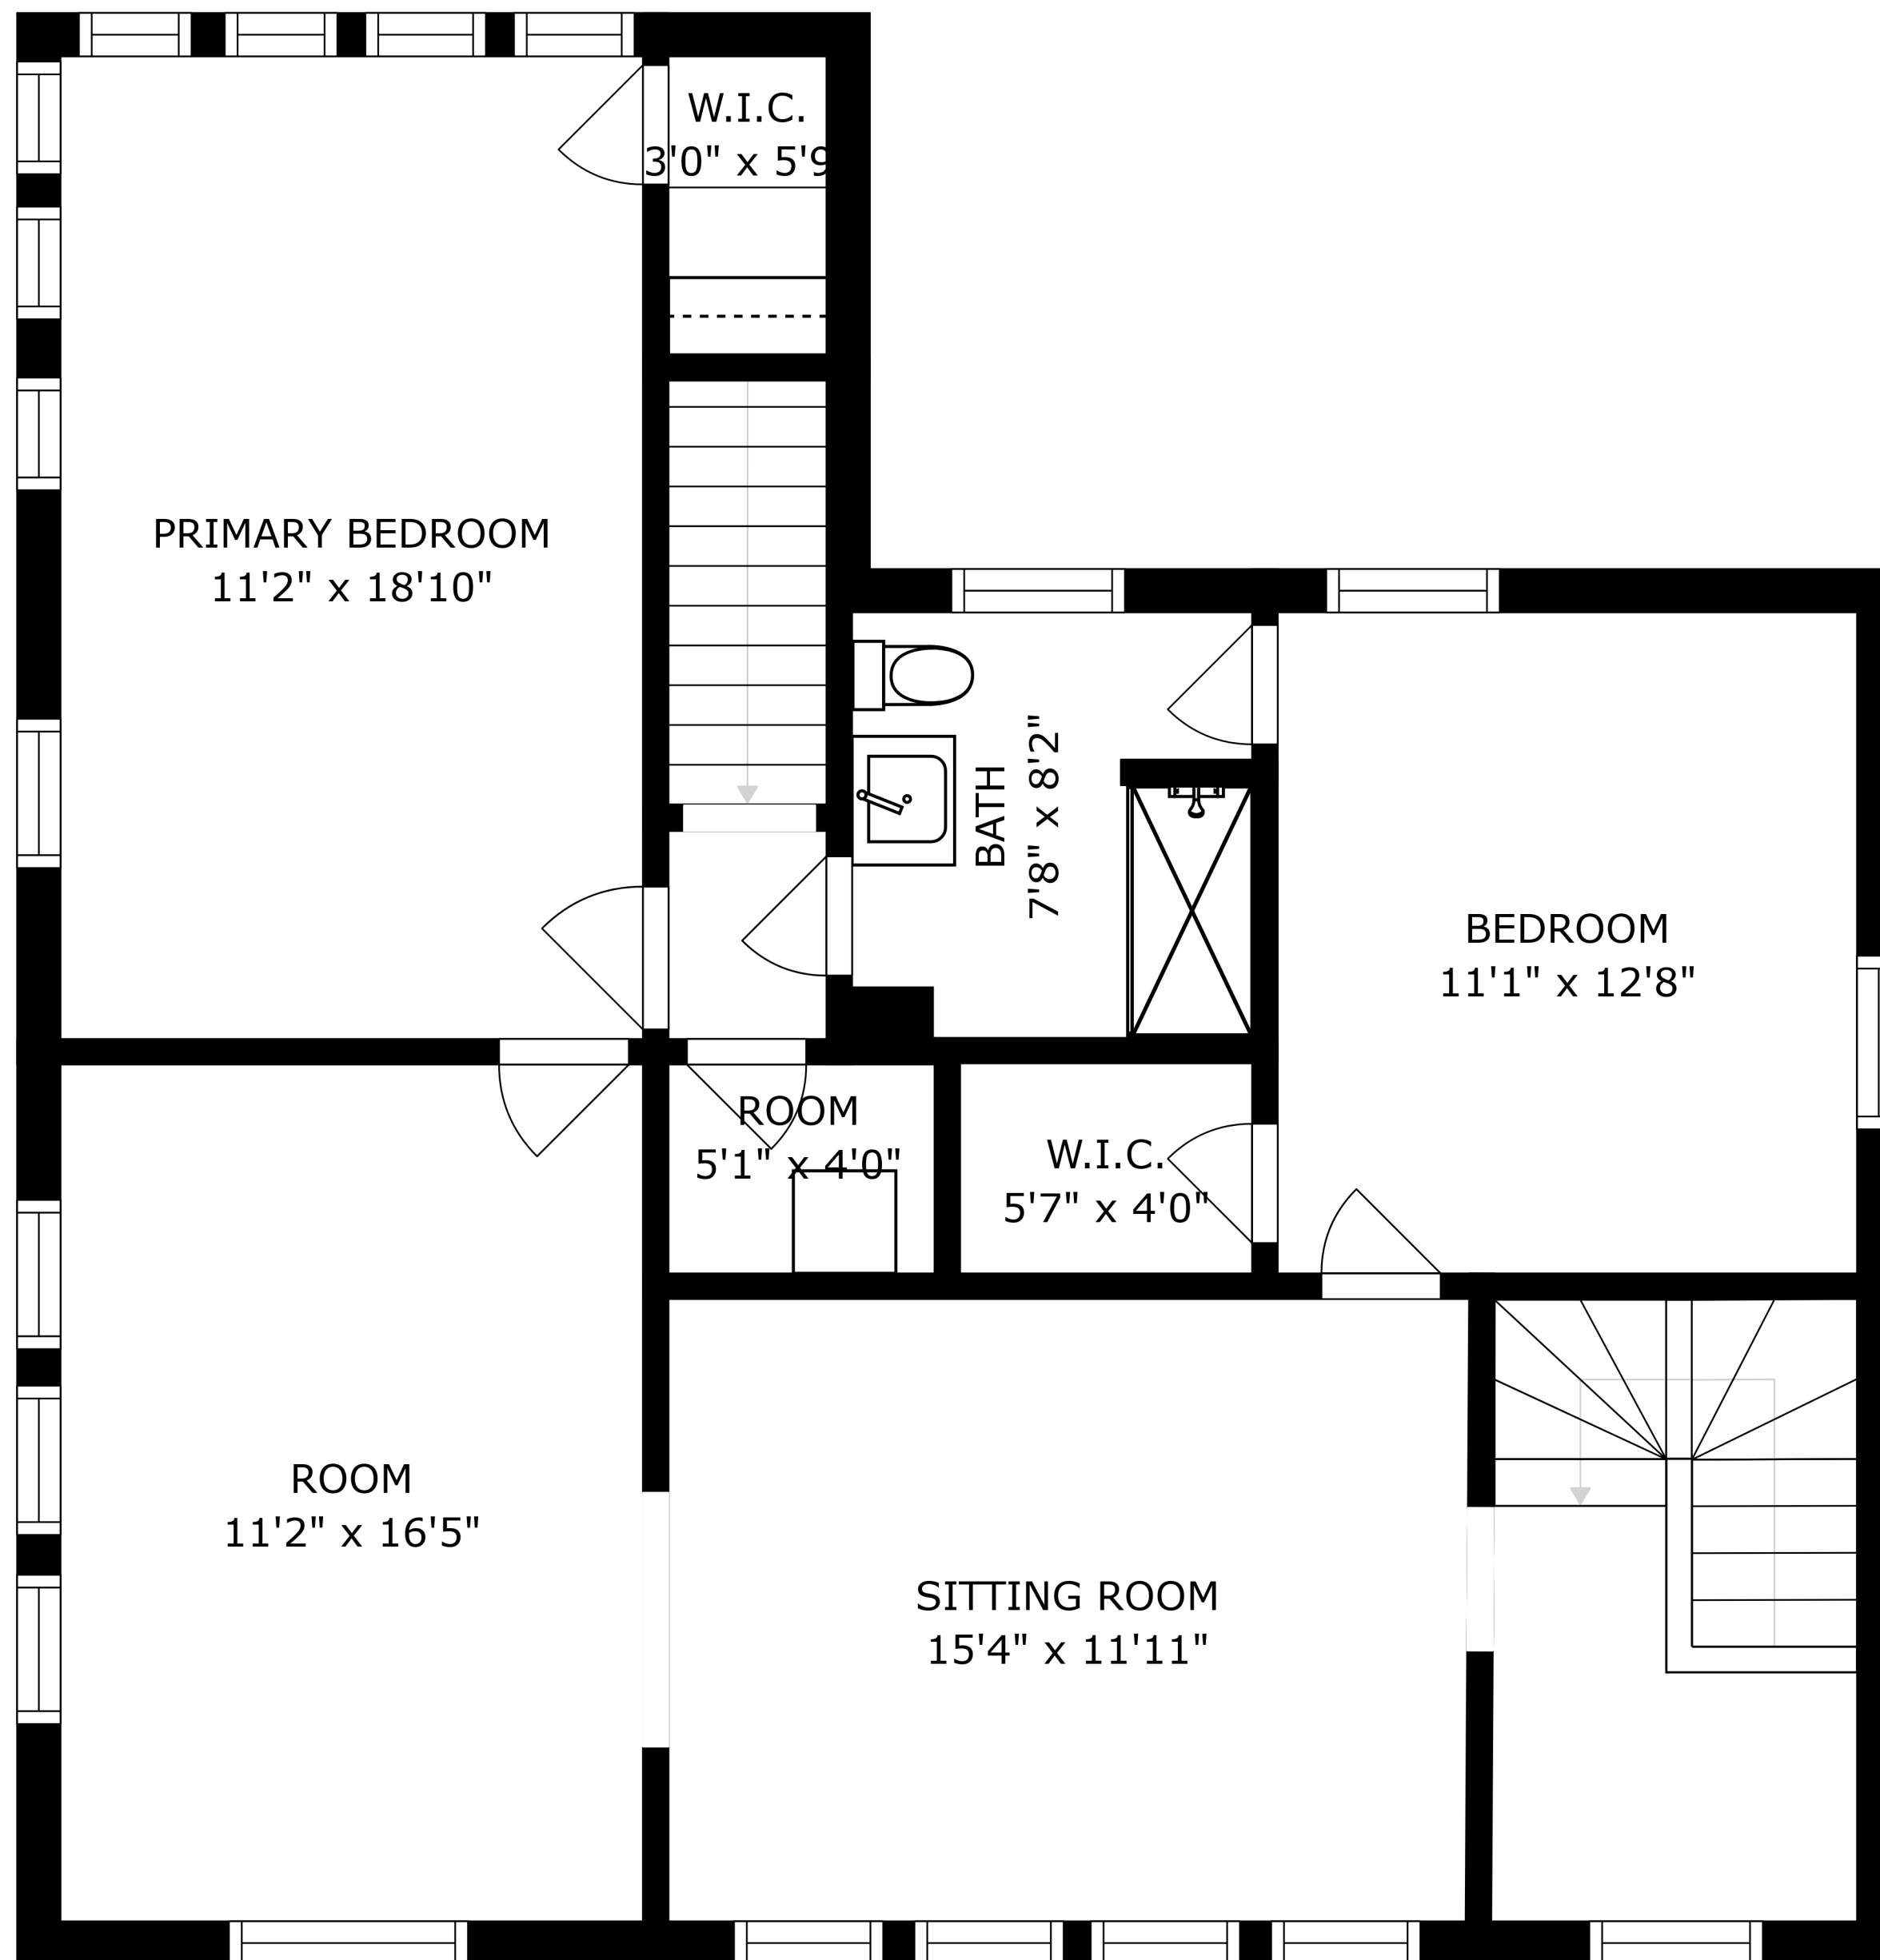

FLOOR 3

FLOOR 1

FLOOR 2

SIZES AND DIMENSIONS ARE APPROXIMATE, ACTUAL MAY VARY.

SIZES AND DIMENSIONS ARE APPROXIMATE, ACTUAL MAY VARY.

SIZES AND DIMENSIONS ARE APPROXIMATE, ACTUAL MAY VARY.

LAUNDRY
14'8" x 9'10"

BASEMENT
36'5" x 24'0"

SIZES AND DIMENSIONS ARE APPROXIMATE, ACTUAL MAY VARY.