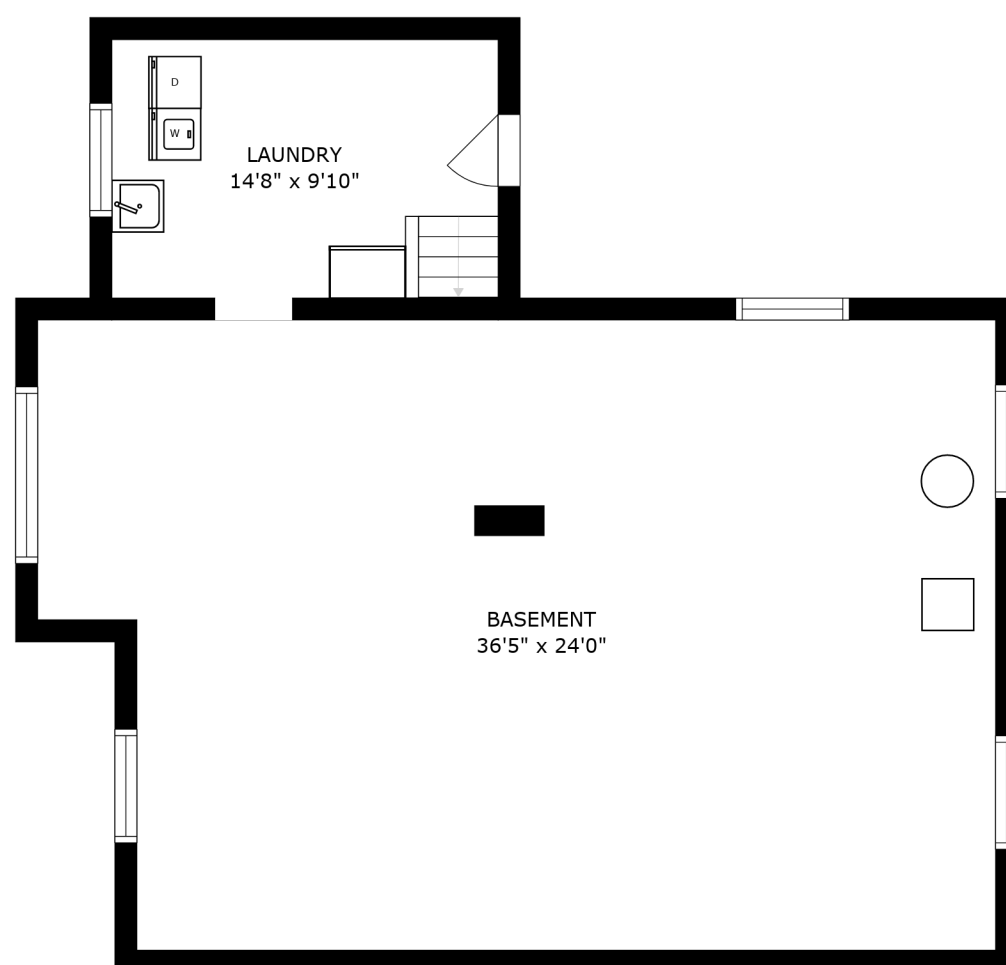

FLOOR 3

FLOOR 1

FLOOR 2

SIZES AND DIMENSIONS ARE APPROXIMATE, ACTUAL MAY VARY.

SIZES AND DIMENSIONS ARE APPROXIMATE, ACTUAL MAY VARY.

SIZES AND DIMENSIONS ARE APPROXIMATE, ACTUAL MAY VARY.

LAUNDRY
14'8" x 9'10"

BASEMENT
36'5" x 24'0"

SIZES AND DIMENSIONS ARE APPROXIMATE, ACTUAL MAY VARY.