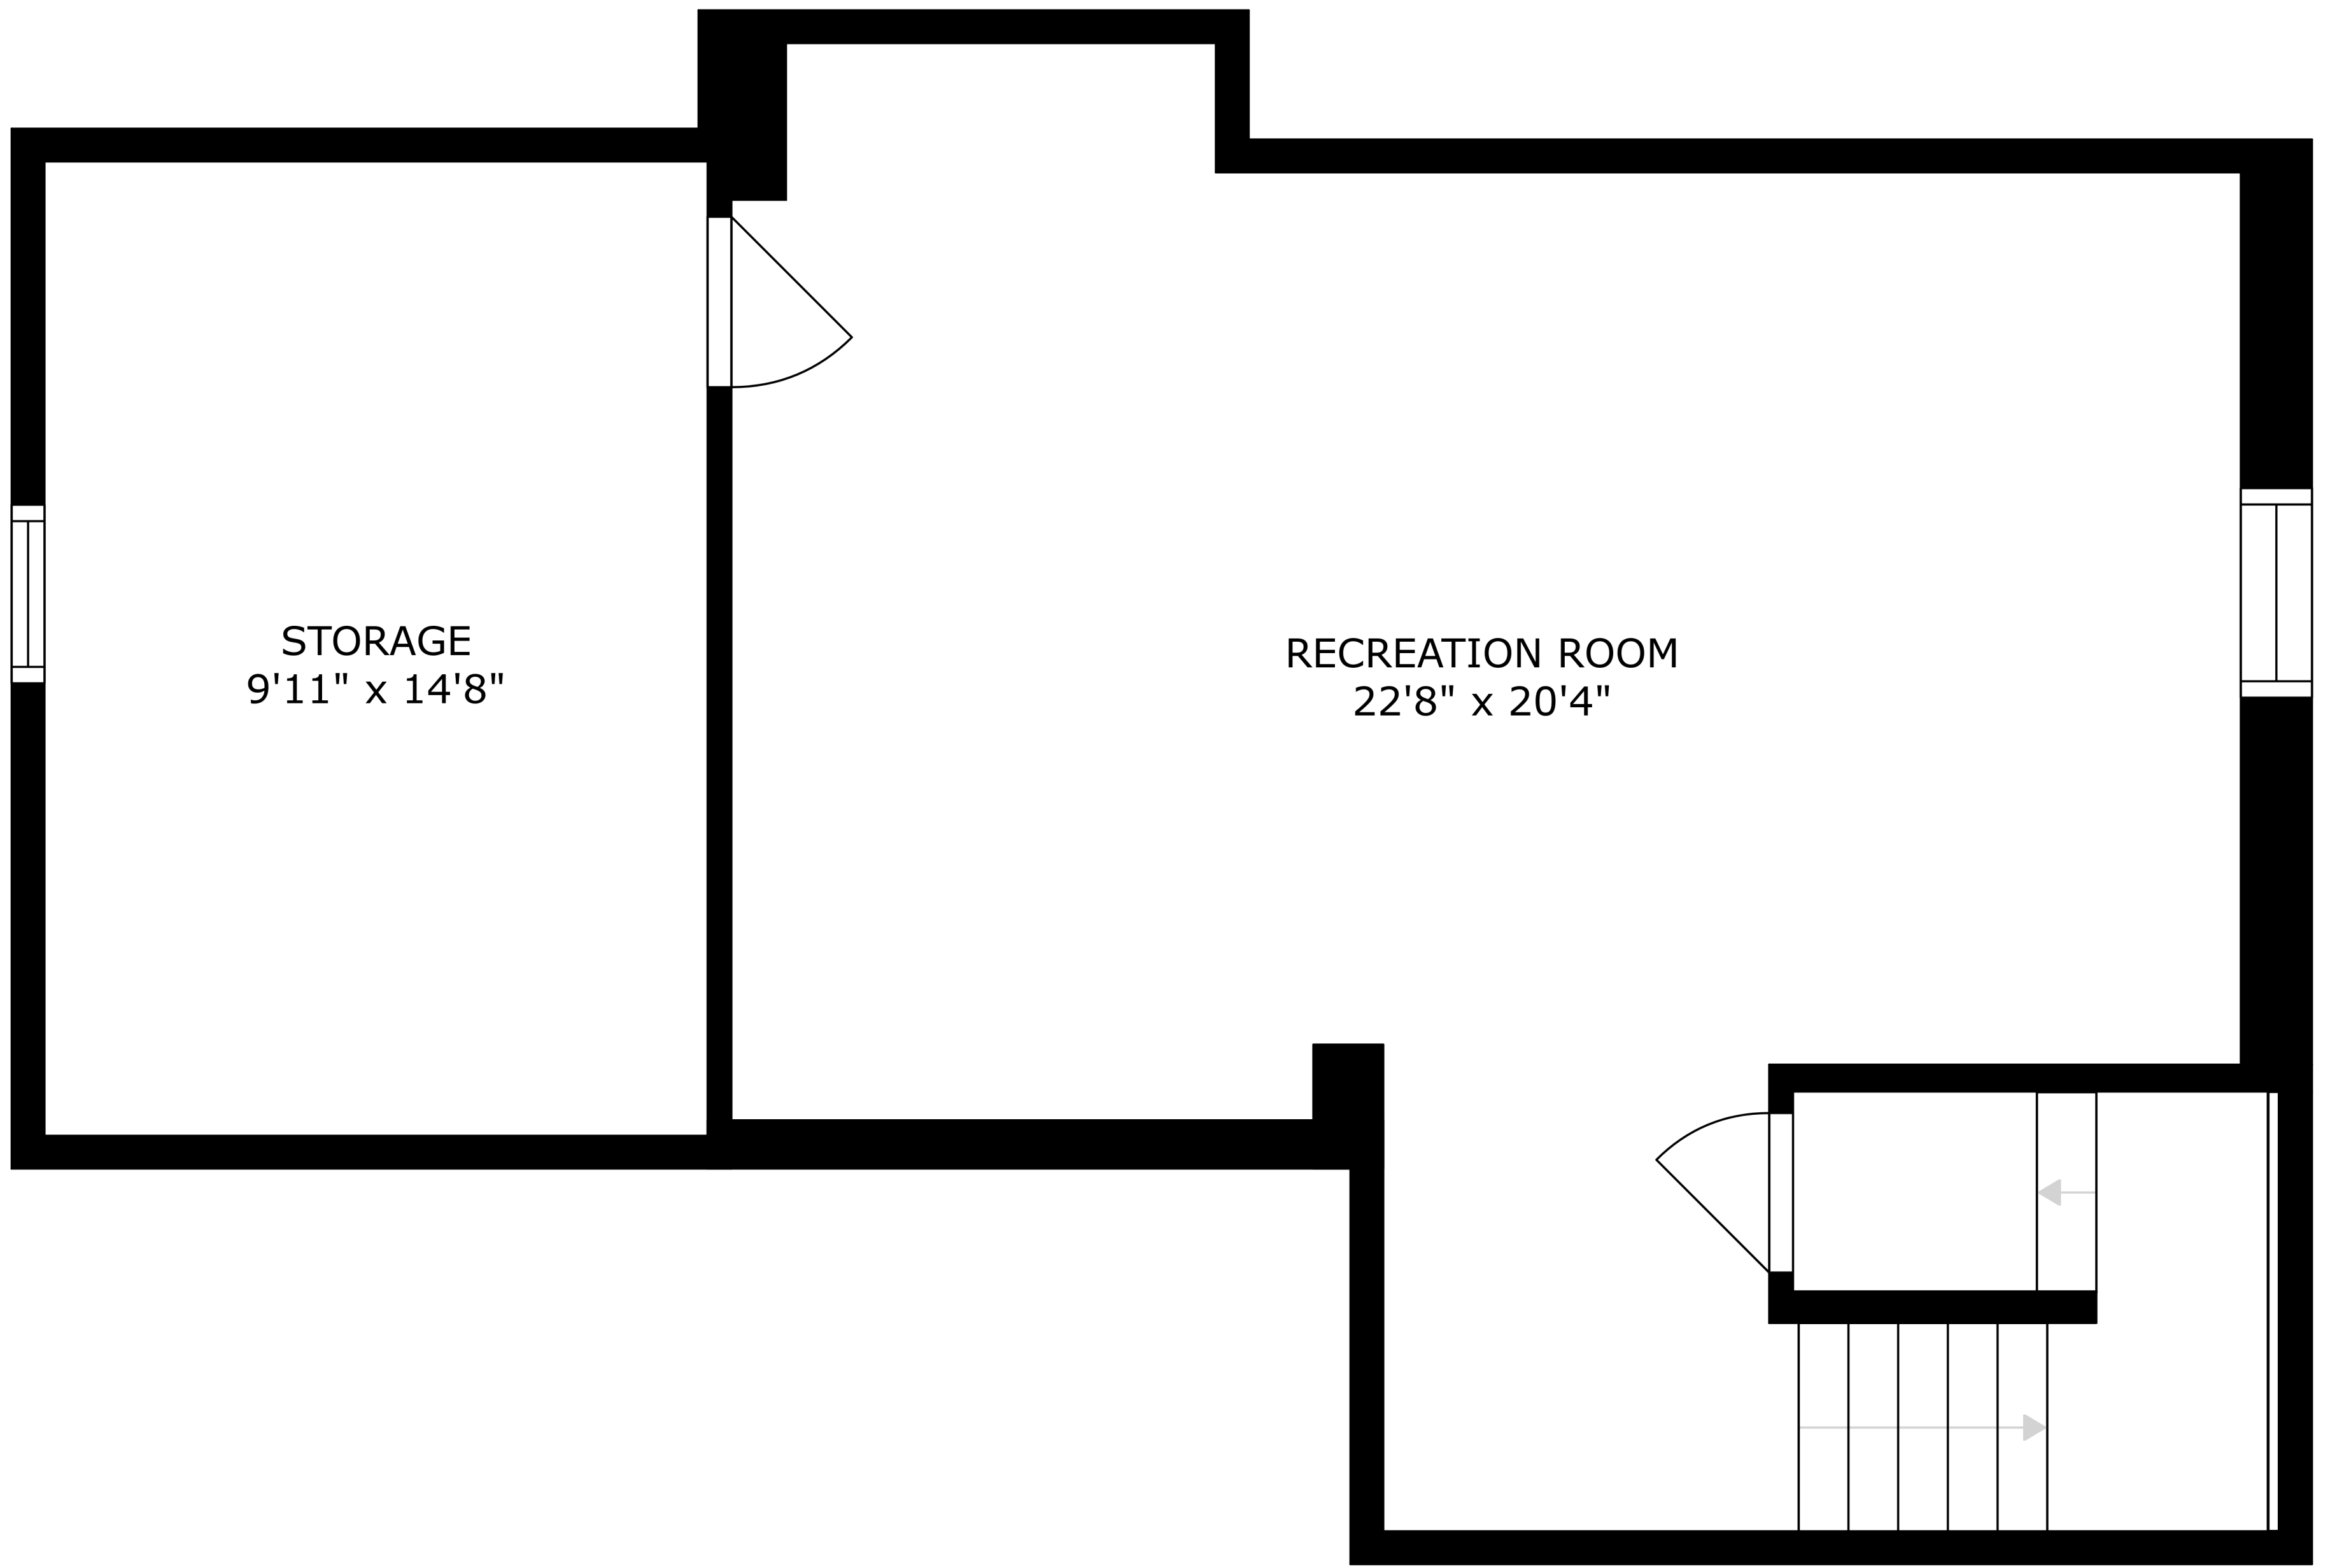

FLOOR 2

FLOOR 3

FLOOR 1

SIZES AND DIMENSIONS ARE APPROXIMATE, ACTUAL MAY VARY.

SIZES AND DIMENSIONS ARE APPROXIMATE, ACTUAL MAY VARY.

STORAGE
9'11" x 14'8"

RECREATION ROOM
22'8" x 20'4"

SIZES AND DIMENSIONS ARE APPROXIMATE, ACTUAL MAY VARY.