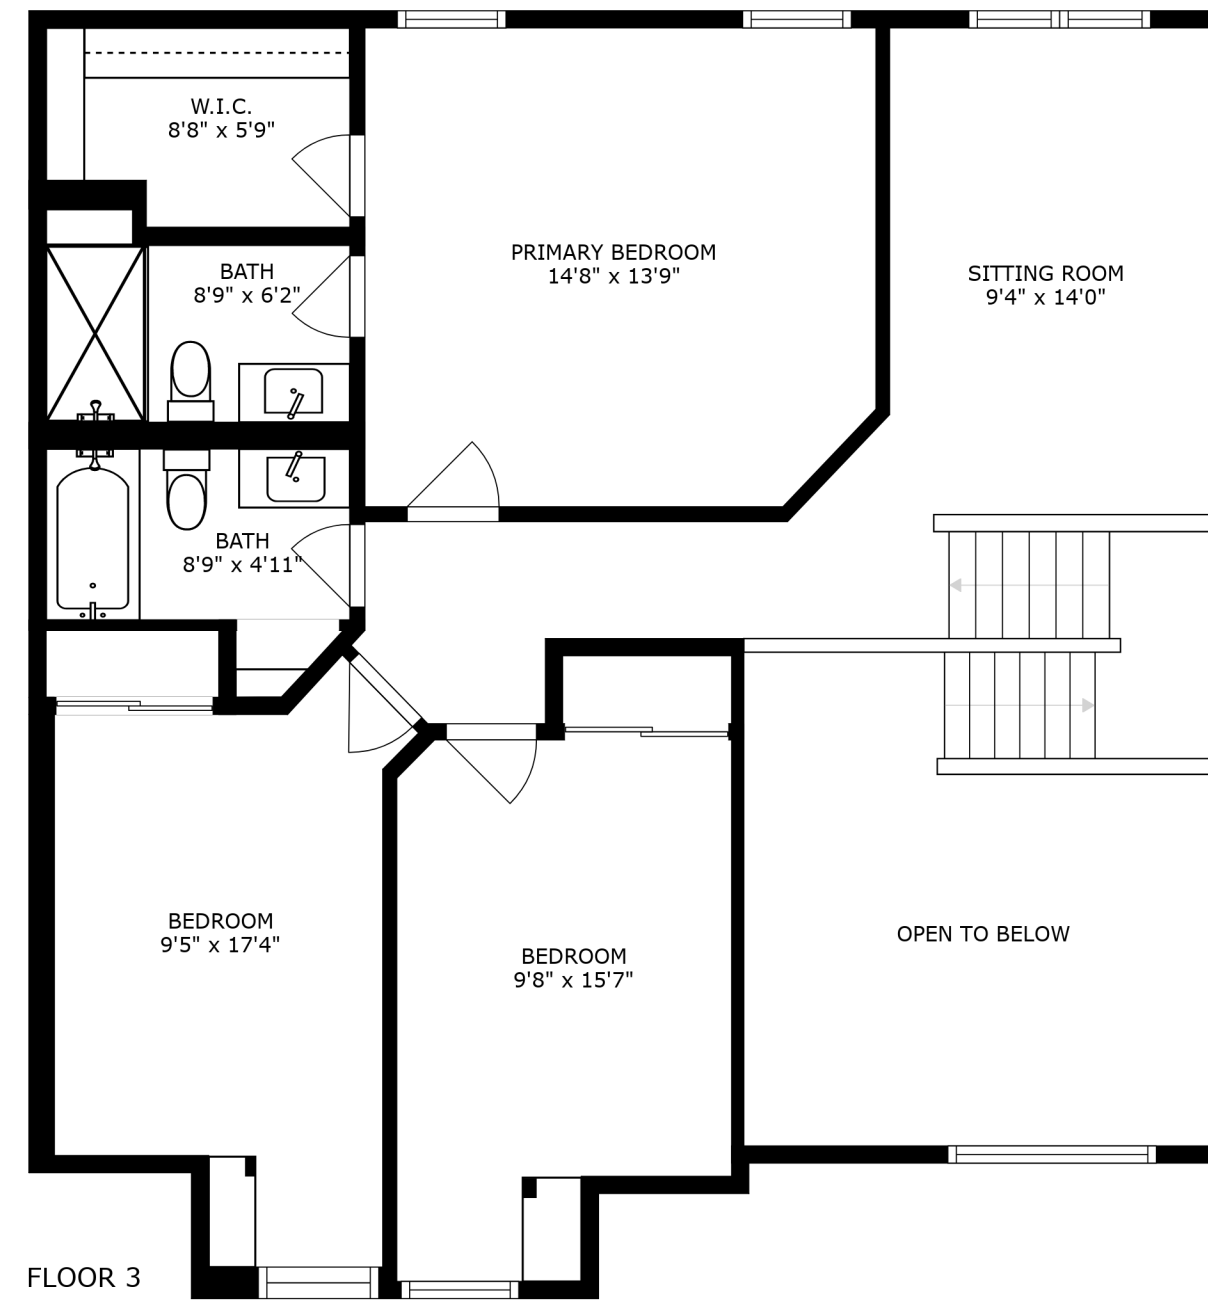

FLOOR 2

FLOOR 3

FLOOR 1

SIZES AND DIMENSIONS ARE APPROXIMATE, ACTUAL MAY VARY.

SIZES AND DIMENSIONS ARE APPROXIMATE, ACTUAL MAY VARY.

STORAGE
9'11" x 14'8"

RECREATION ROOM
22'8" x 20'4"

SIZES AND DIMENSIONS ARE APPROXIMATE, ACTUAL MAY VARY.