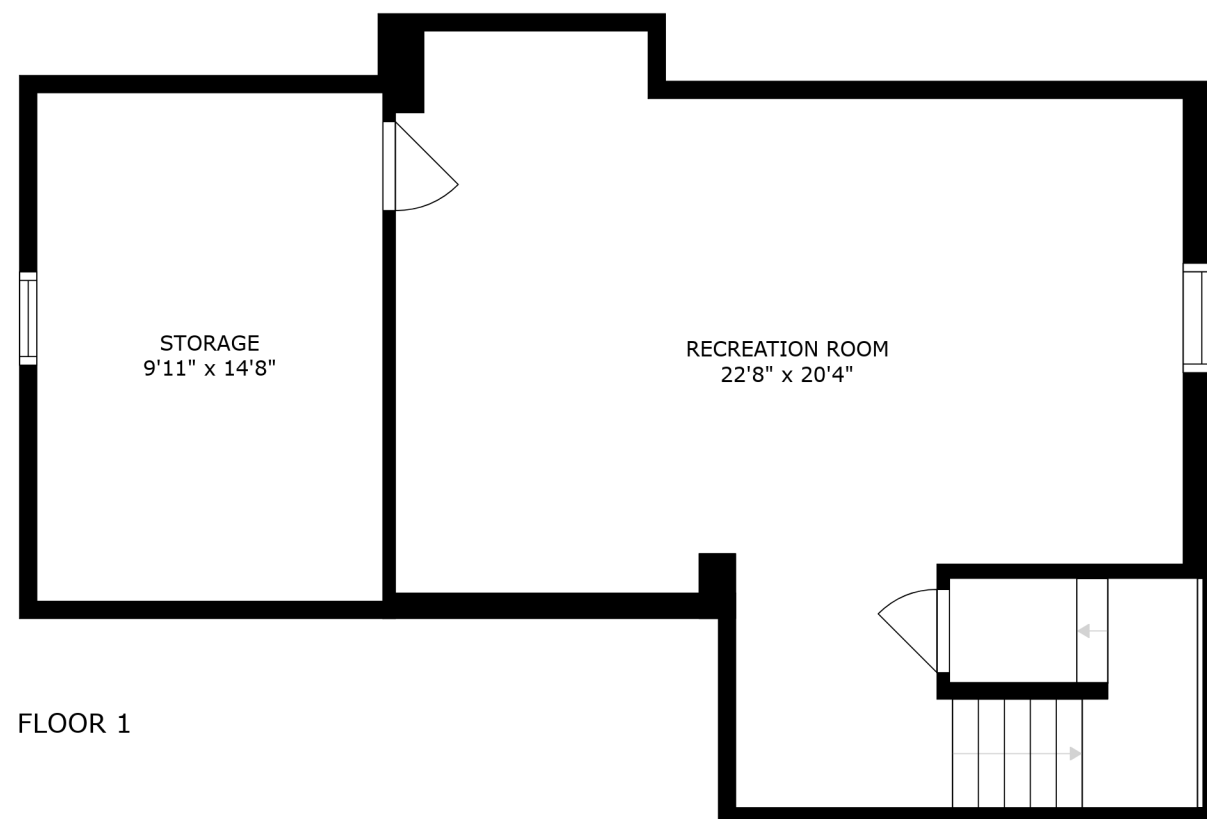

FLOOR 2

FLOOR 3

FLOOR 1

SIZES AND DIMENSIONS ARE APPROXIMATE, ACTUAL MAY VARY.

SIZES AND DIMENSIONS ARE APPROXIMATE, ACTUAL MAY VARY.

STORAGE
9'11" x 14'8"

RECREATION ROOM
22'8" x 20'4"

SIZES AND DIMENSIONS ARE APPROXIMATE, ACTUAL MAY VARY.