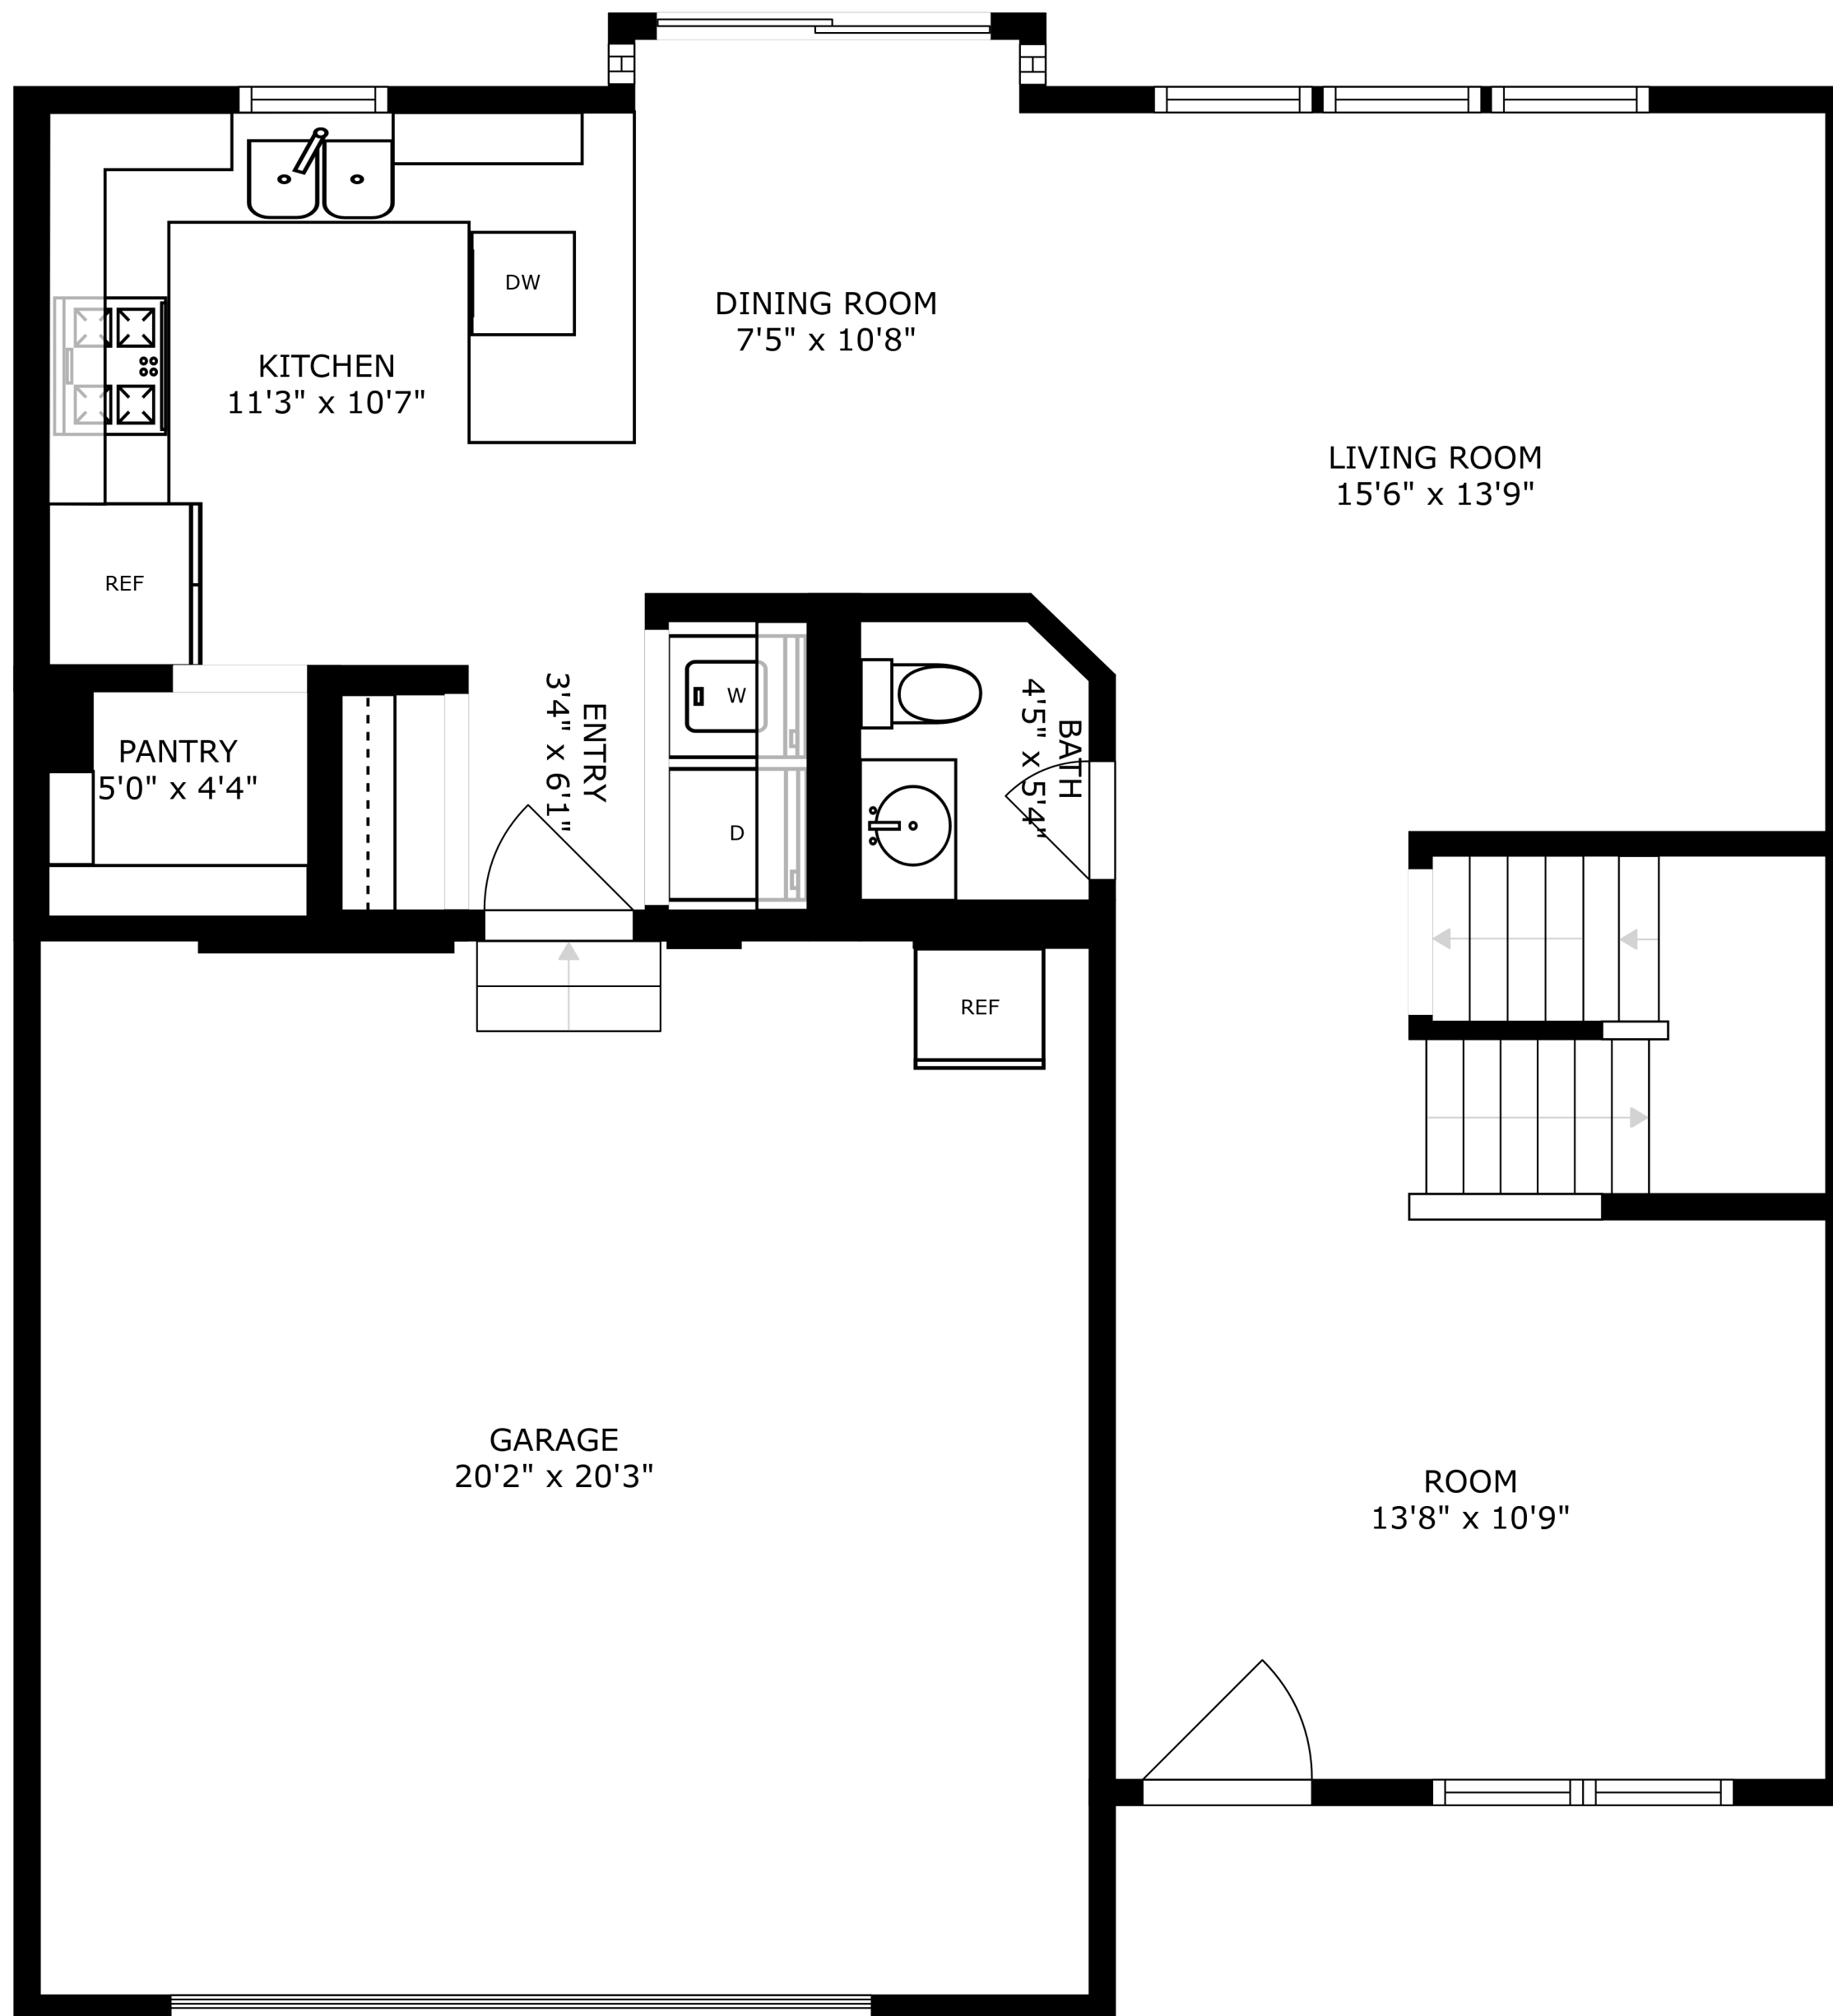

FLOOR 2

FLOOR 3

FLOOR 1

SIZES AND DIMENSIONS ARE APPROXIMATE, ACTUAL MAY VARY.

SIZES AND DIMENSIONS ARE APPROXIMATE, ACTUAL MAY VARY.

STORAGE
9'11" x 14'8"

RECREATION ROOM
22'8" x 20'4"

SIZES AND DIMENSIONS ARE APPROXIMATE, ACTUAL MAY VARY.