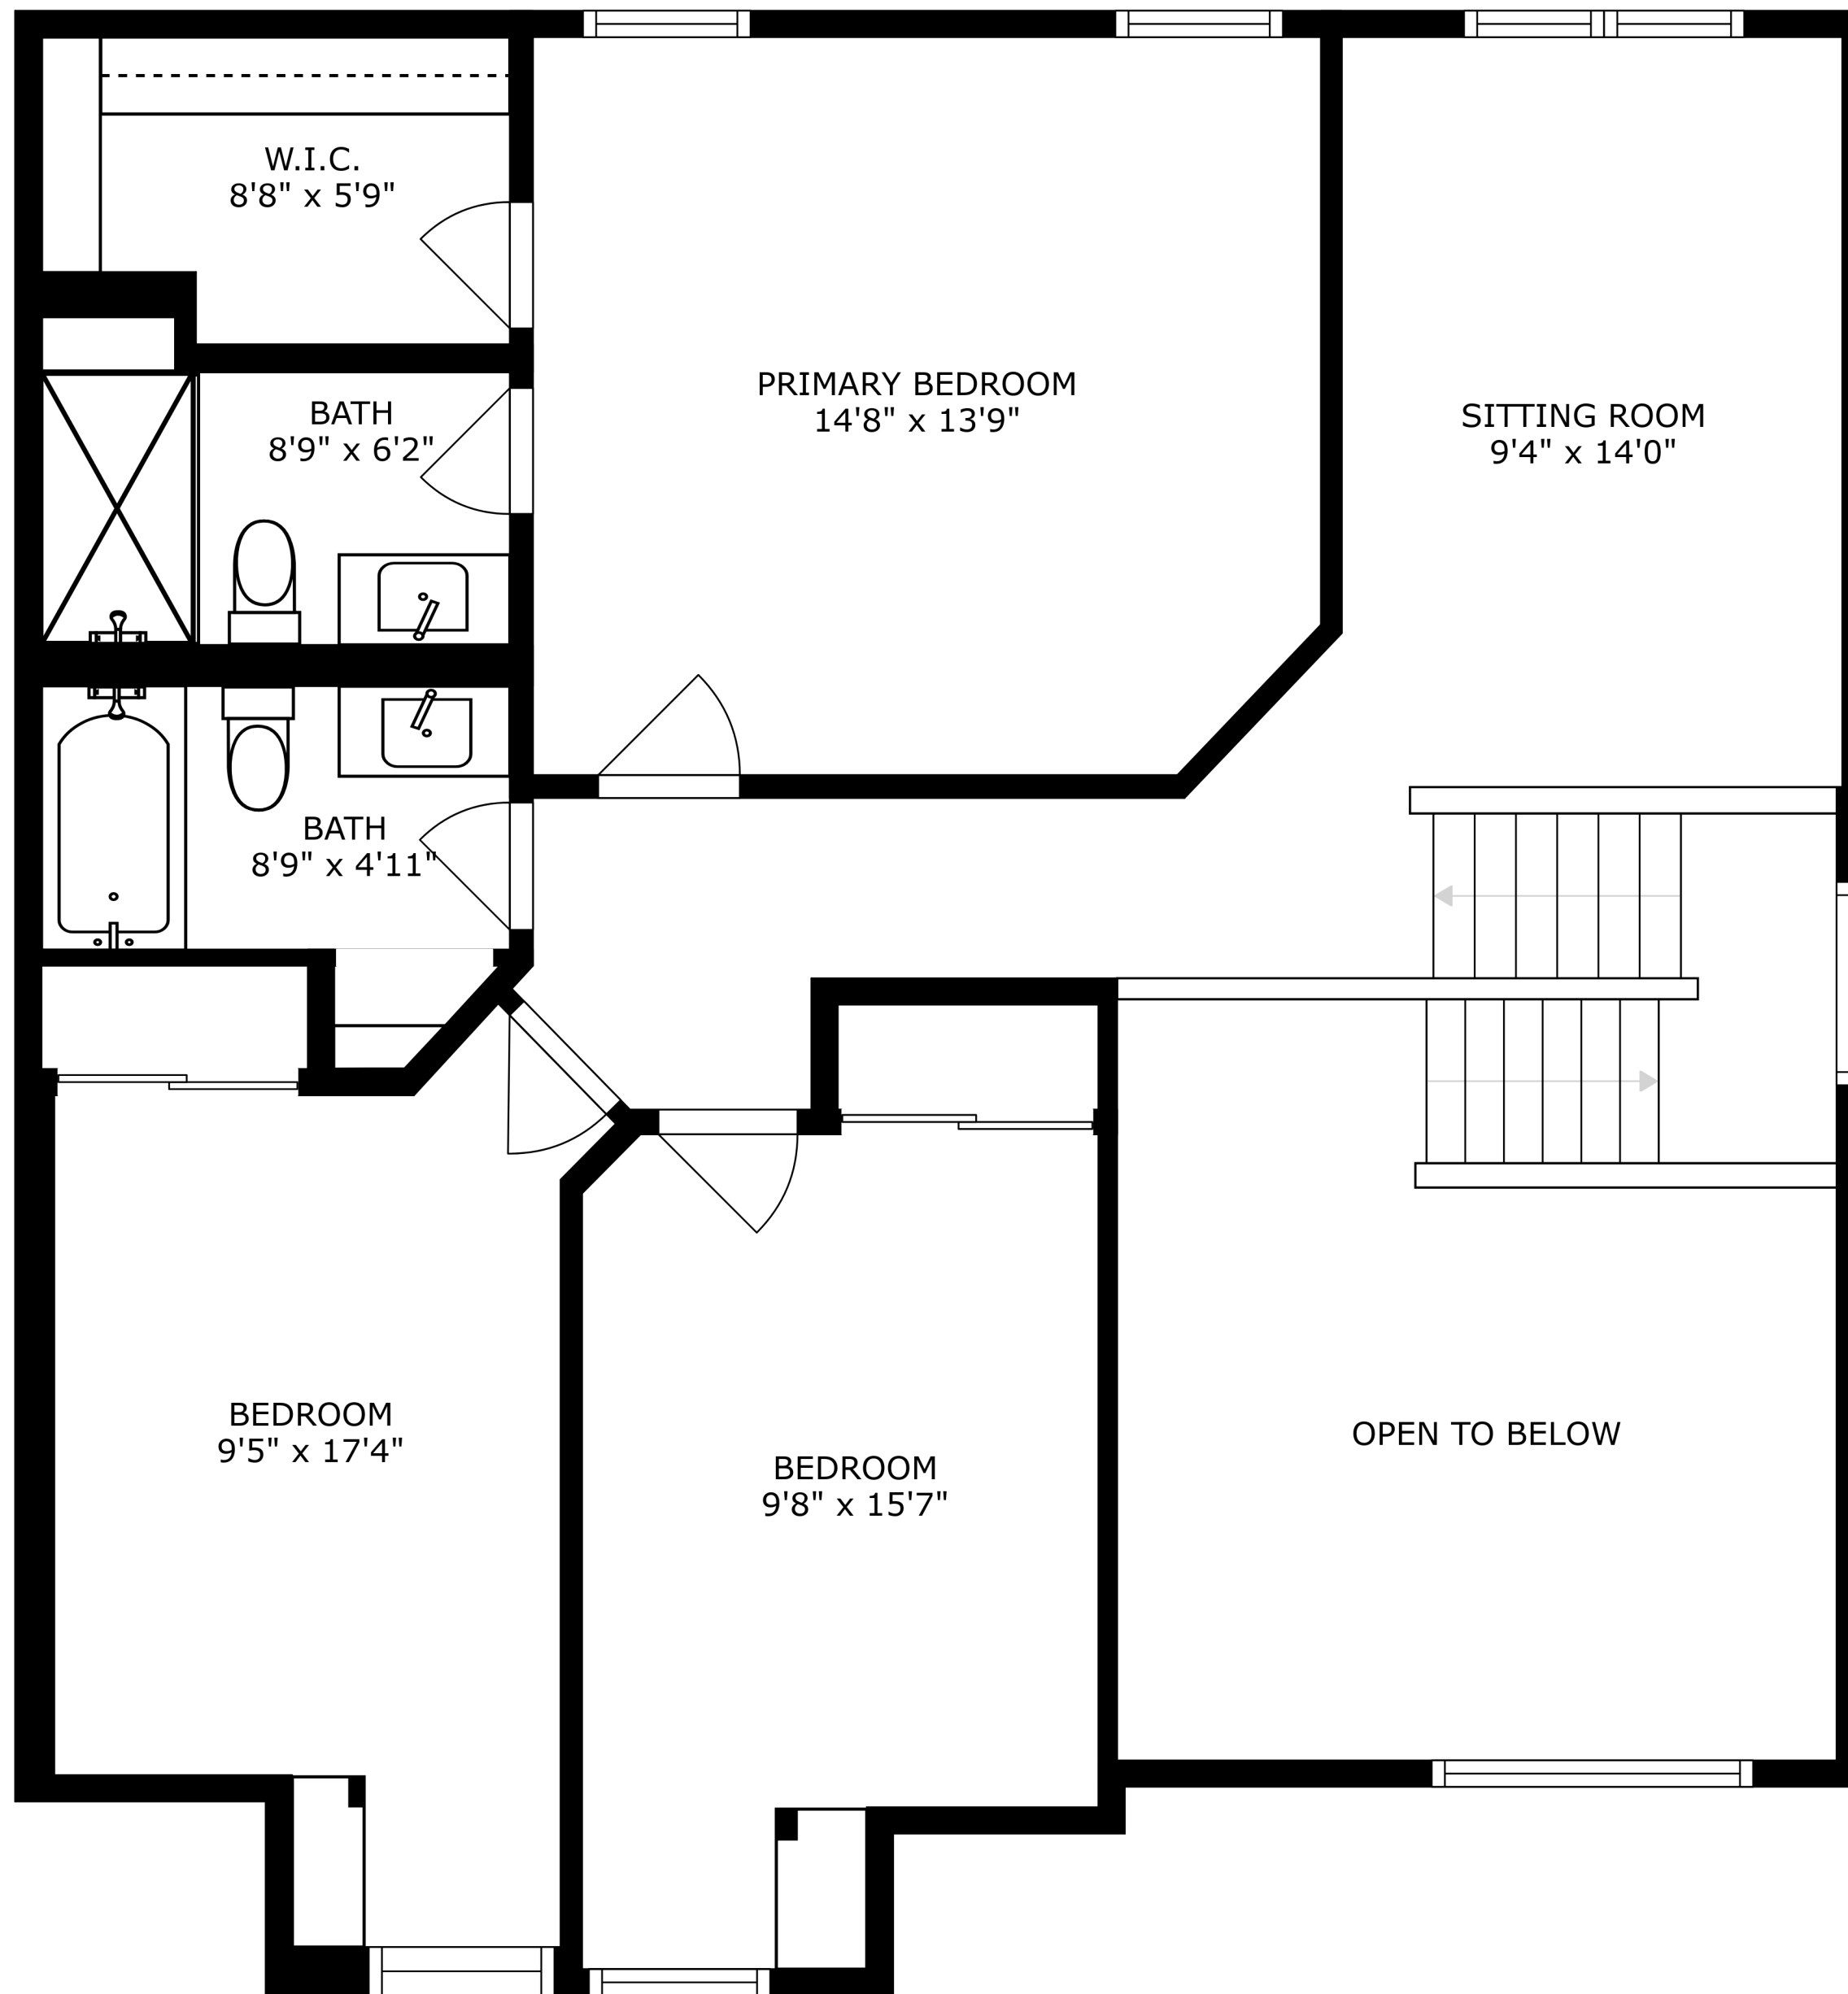

FLOOR 2

FLOOR 3

FLOOR 1

SIZES AND DIMENSIONS ARE APPROXIMATE, ACTUAL MAY VARY.

SIZES AND DIMENSIONS ARE APPROXIMATE, ACTUAL MAY VARY.

STORAGE
9'11" x 14'8"

RECREATION ROOM
22'8" x 20'4"

SIZES AND DIMENSIONS ARE APPROXIMATE, ACTUAL MAY VARY.