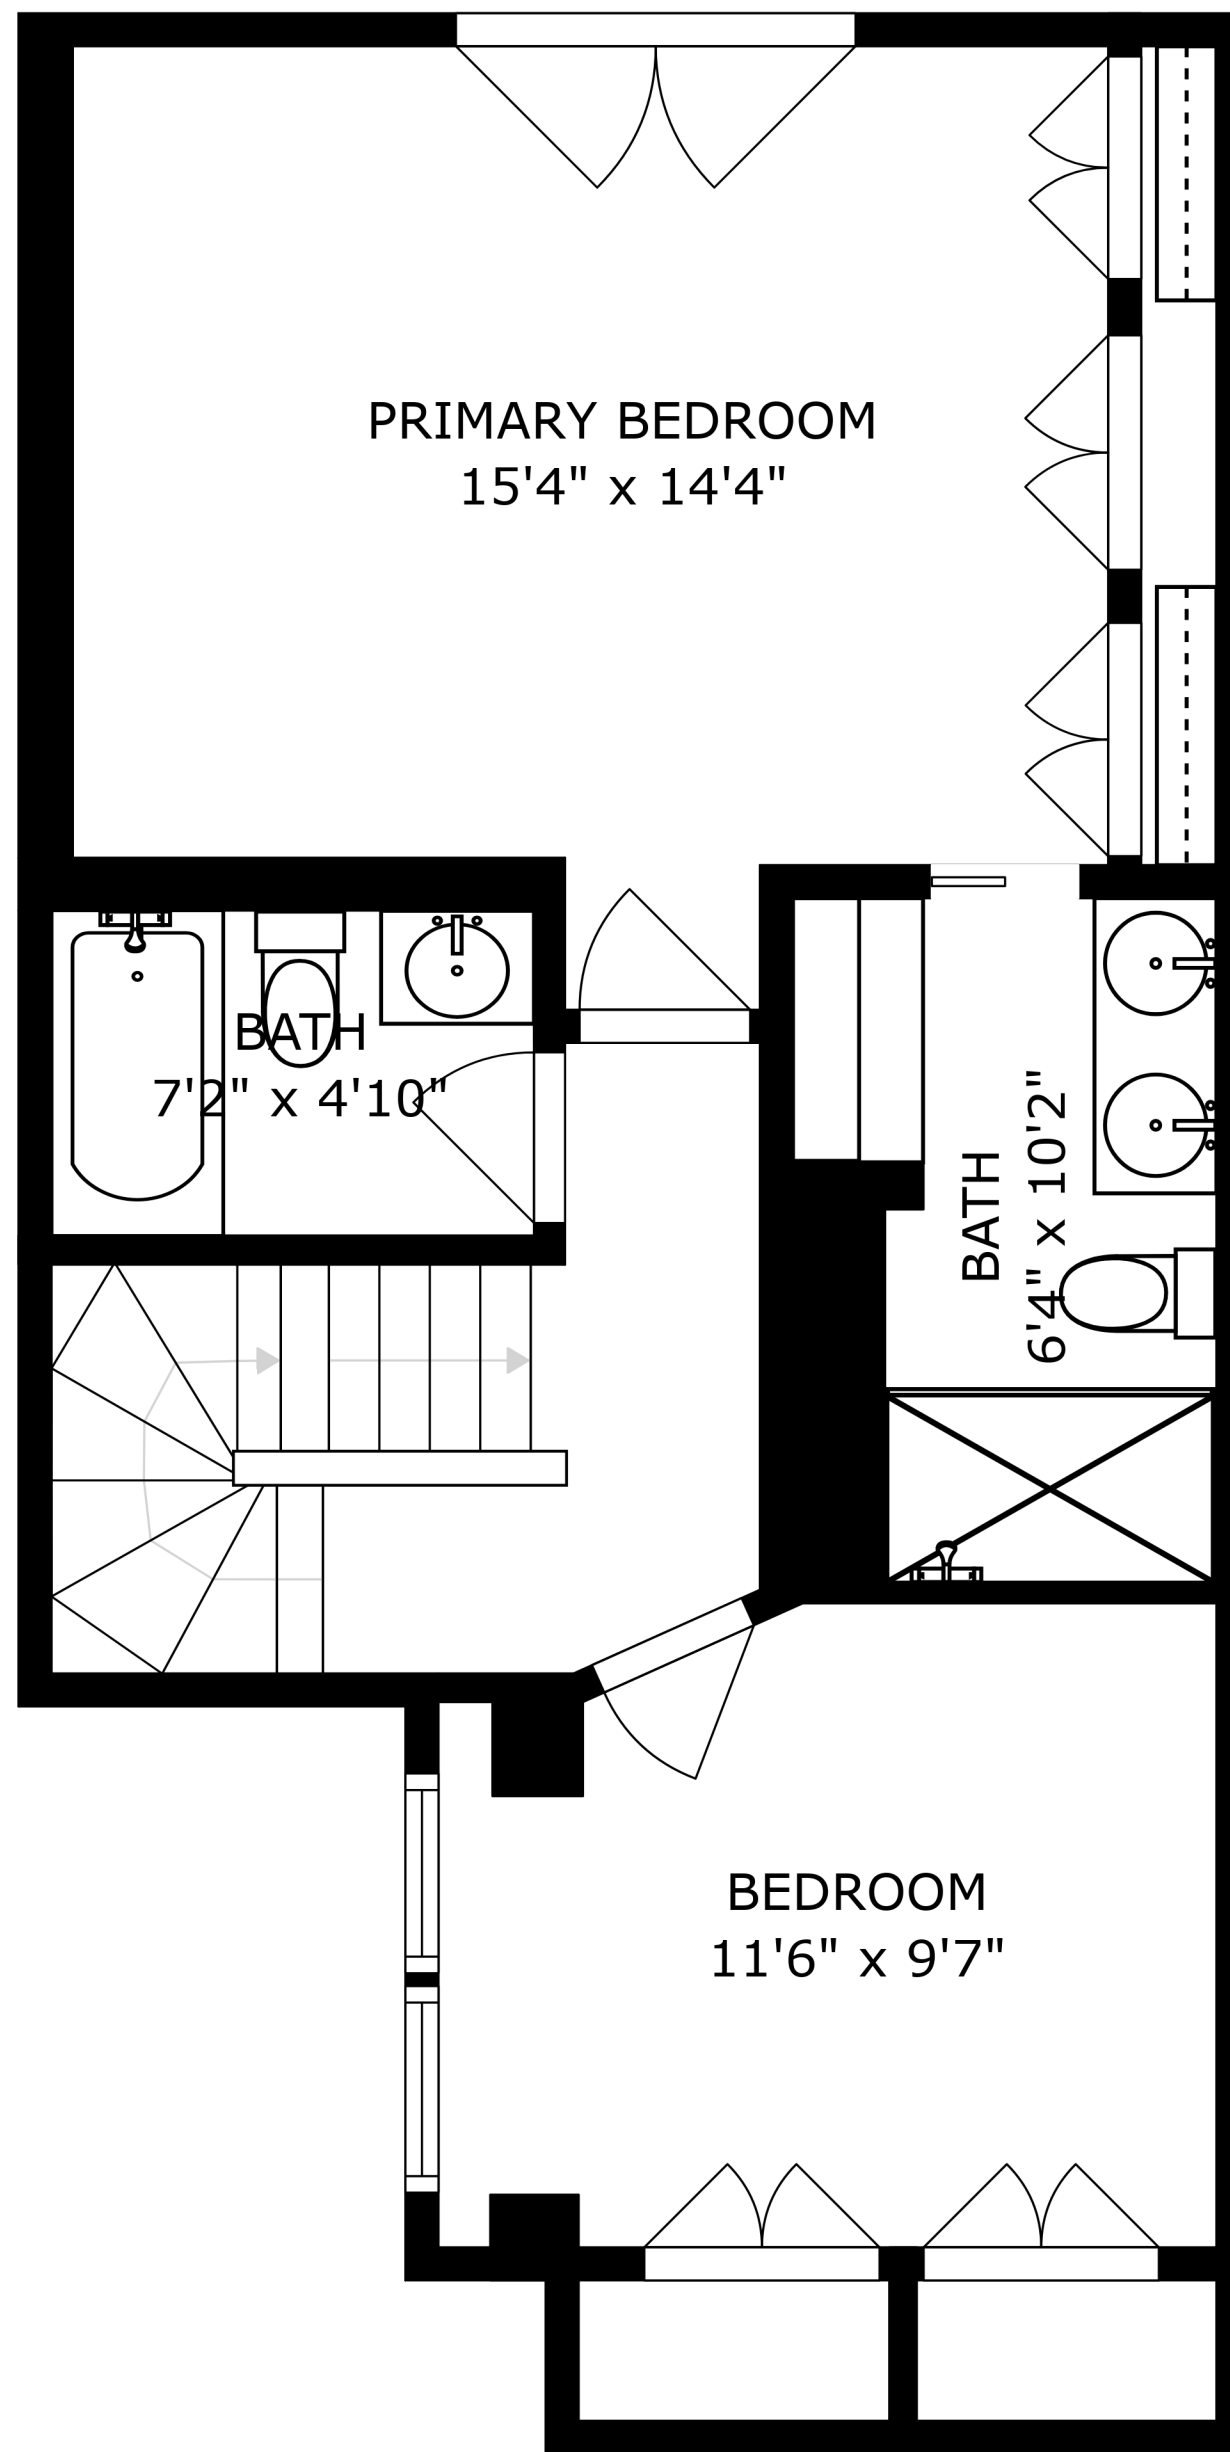

SIZES AND DIMENSIONS ARE APPROXIMATE, ACTUAL MAY VARY.

SIZES AND DIMENSIONS ARE APPROXIMATE, ACTUAL MAY VARY.

SIZES AND DIMENSIONS ARE APPROXIMATE, ACTUAL MAY VARY.

LIVING/DINING ROOM  
17'10" x 17'8"

FOYER  
8'0" x 8'9"

EAT-IN KITCHEN  
9'11" x 10'5"

REF

DW