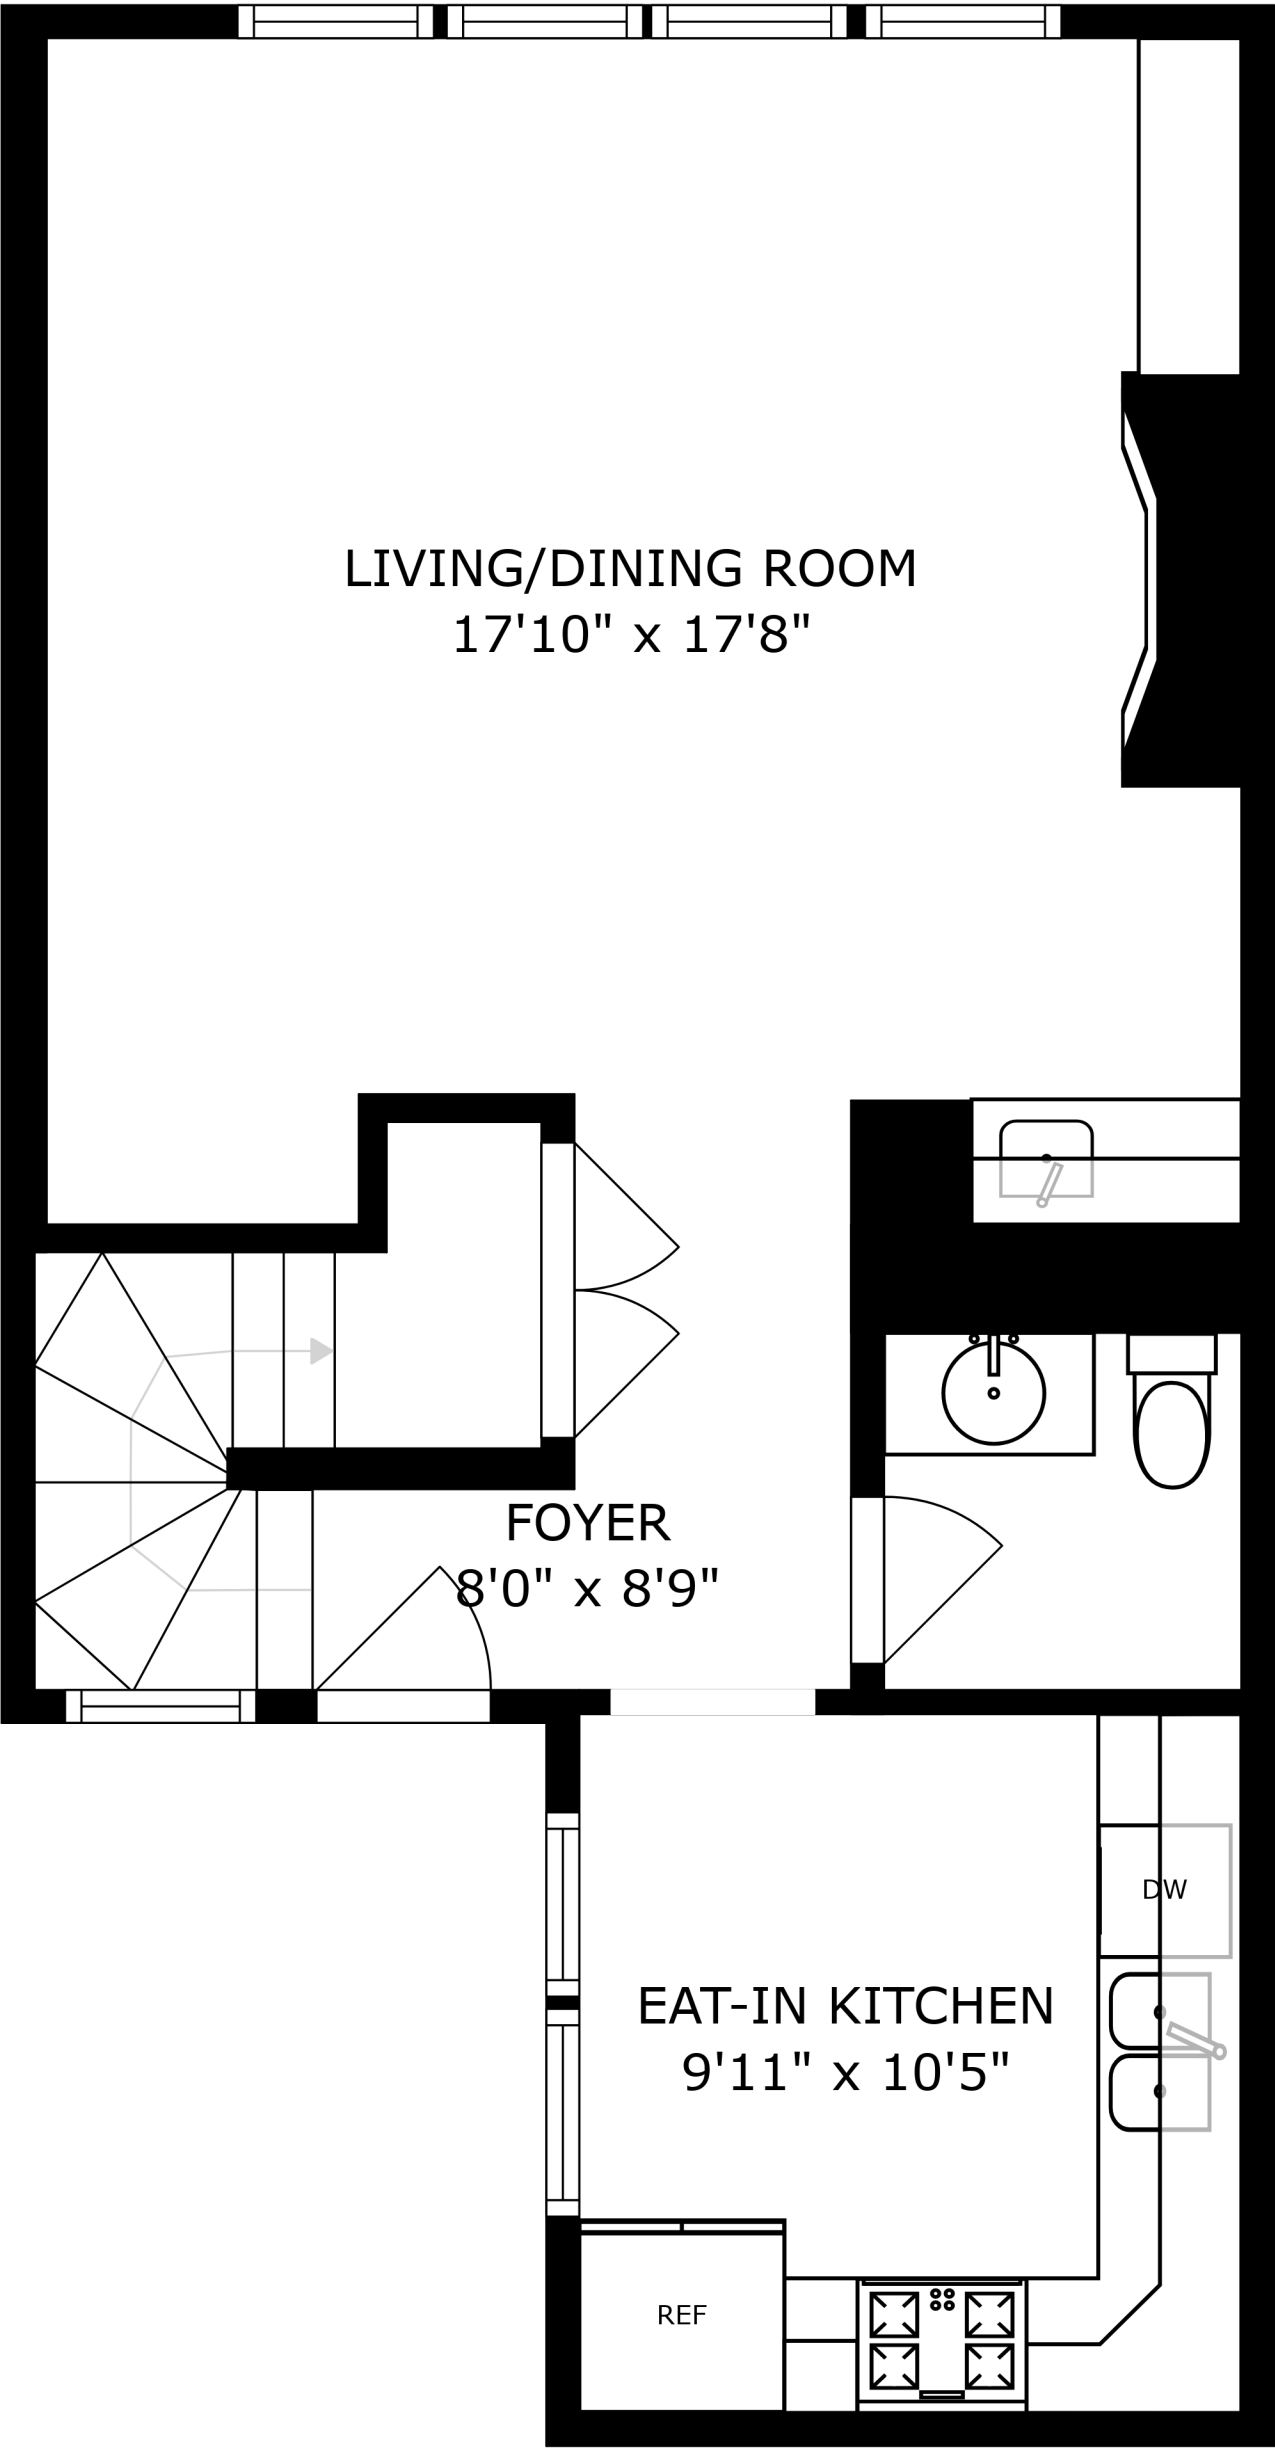

SIZES AND DIMENSIONS ARE APPROXIMATE, ACTUAL MAY VARY.

SIZES AND DIMENSIONS ARE APPROXIMATE, ACTUAL MAY VARY.

SIZES AND DIMENSIONS ARE APPROXIMATE, ACTUAL MAY VARY.

LIVING/DINING ROOM  
17'10" x 17'8"

FOYER  
8'0" x 8'9"

EAT-IN KITCHEN  
9'11" x 10'5"

REF

DW