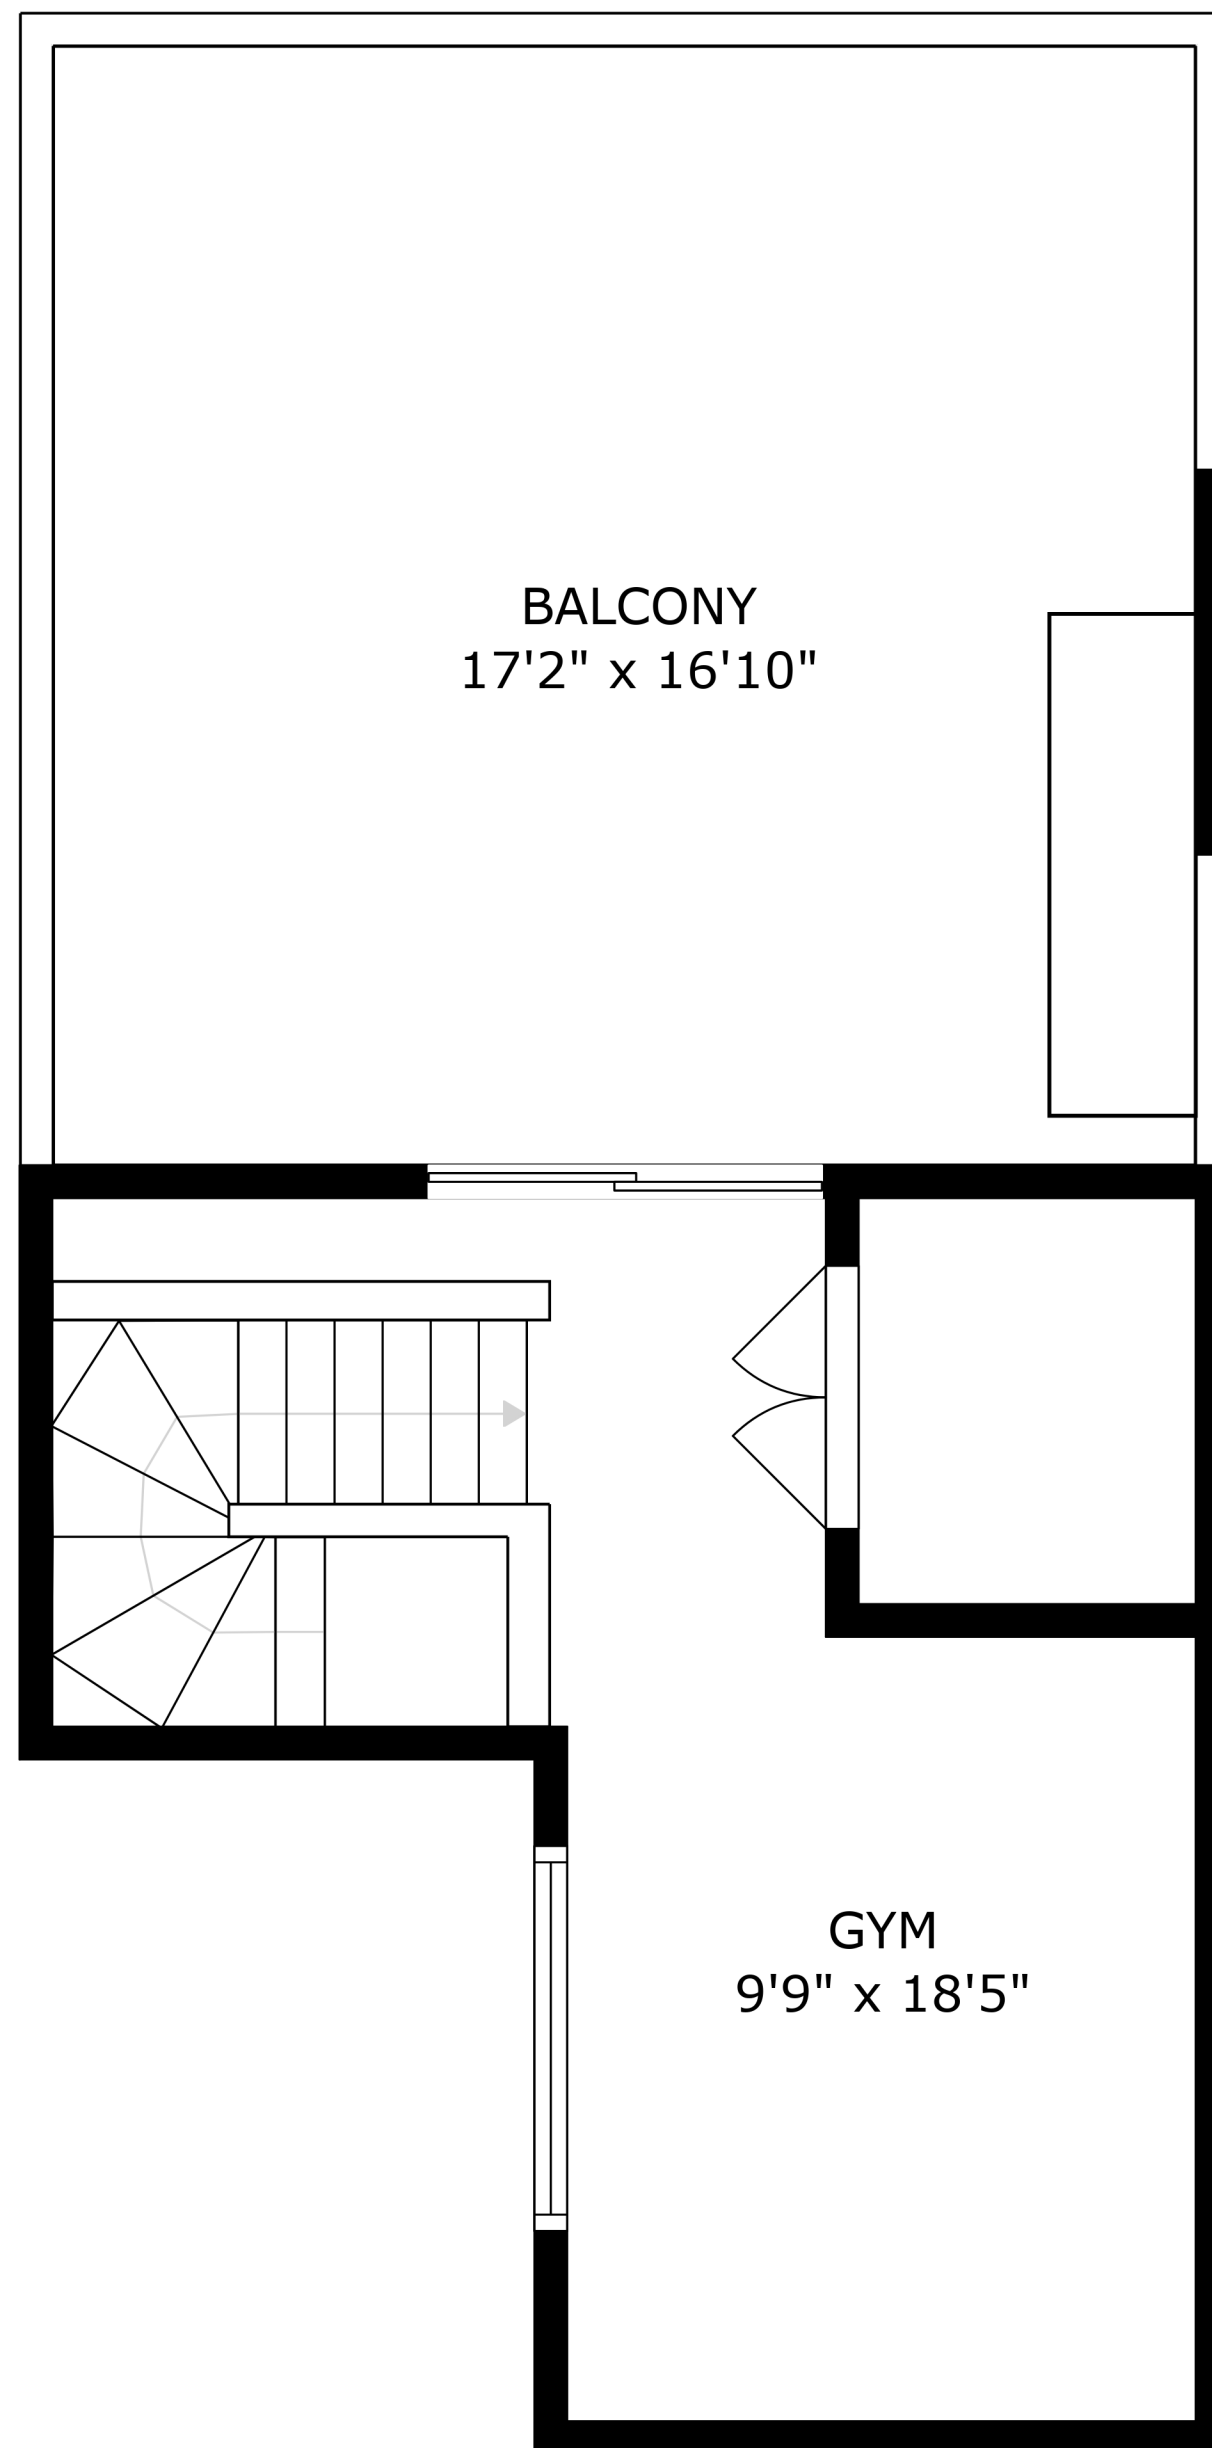

SIZES AND DIMENSIONS ARE APPROXIMATE, ACTUAL MAY VARY.

SIZES AND DIMENSIONS ARE APPROXIMATE, ACTUAL MAY VARY.

SIZES AND DIMENSIONS ARE APPROXIMATE, ACTUAL MAY VARY.

LIVING/DINING ROOM  
17'10" x 17'8"

FOYER  
8'0" x 8'9"

EAT-IN KITCHEN  
9'11" x 10'5"

REF

DW