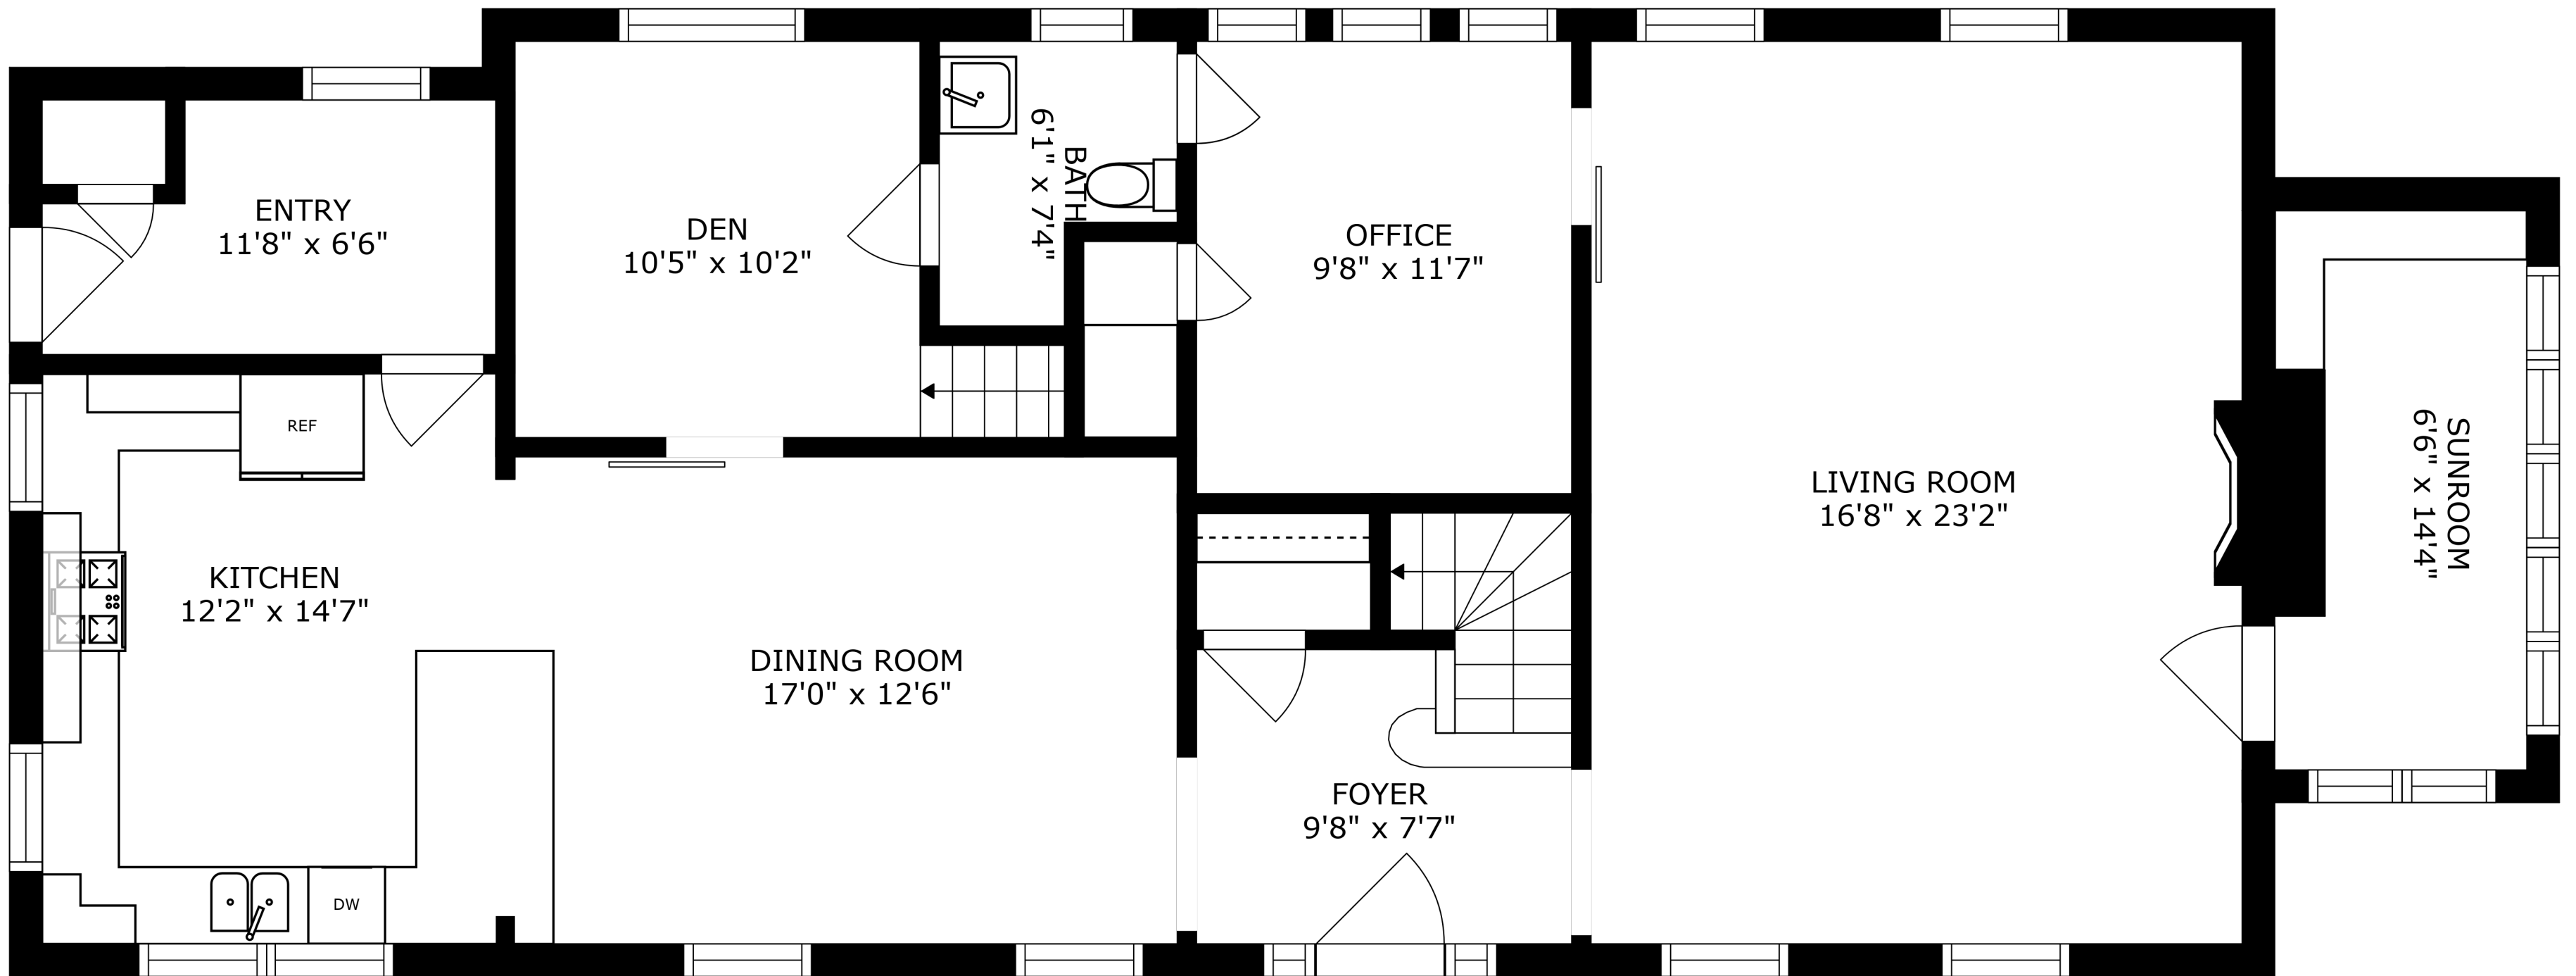

FLOOR 1

FLOOR 3

FLOOR 2

SIZES AND DIMENSIONS ARE APPROXIMATE, ACTUAL MAY VARY.

SIZES AND DIMENSIONS ARE APPROXIMATE, ACTUAL MAY VARY.

LAUNDRY
18'8" x 10'8"

RECREATION ROOM
34'11" x 23'2"

UTILITY
12'8" x 23'2"