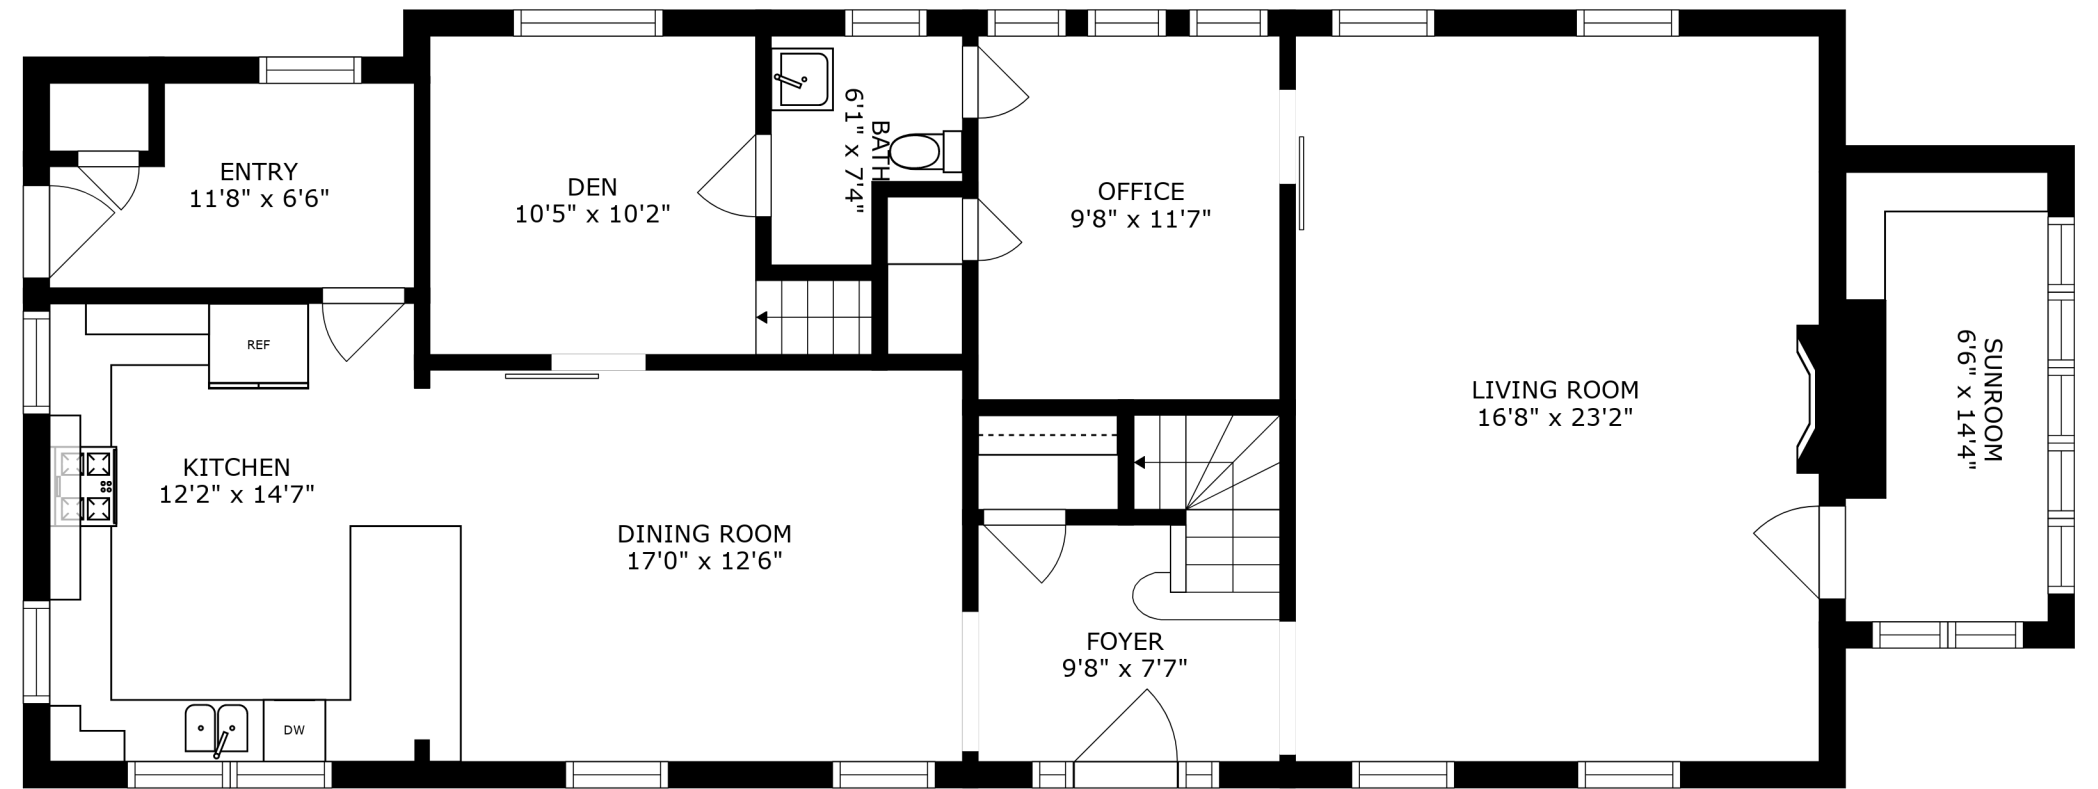

FLOOR 1

FLOOR 3

FLOOR 2

SIZES AND DIMENSIONS ARE APPROXIMATE, ACTUAL MAY VARY.

SIZES AND DIMENSIONS ARE APPROXIMATE, ACTUAL MAY VARY.

LAUNDRY
18'8" x 10'8"

RECREATION ROOM
34'11" x 23'2"

UTILITY
12'8" x 23'2"