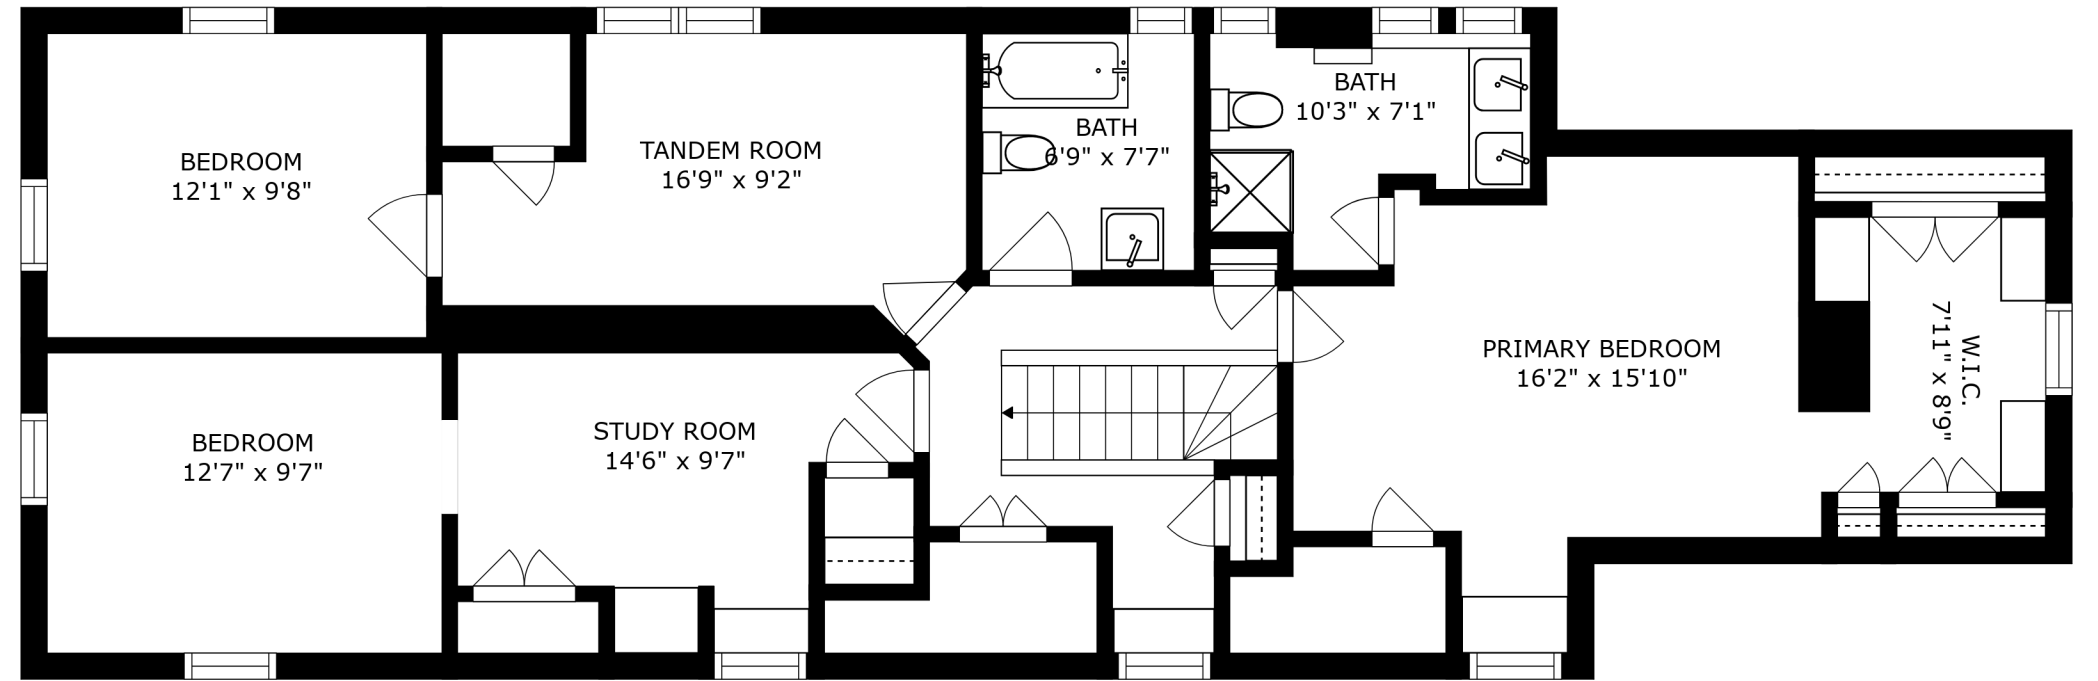

FLOOR 1

FLOOR 3

FLOOR 2

SIZES AND DIMENSIONS ARE APPROXIMATE, ACTUAL MAY VARY.

SIZES AND DIMENSIONS ARE APPROXIMATE, ACTUAL MAY VARY.

LAUNDRY
18'8" x 10'8"

RECREATION ROOM
34'11" x 23'2"

UTILITY
12'8" x 23'2"