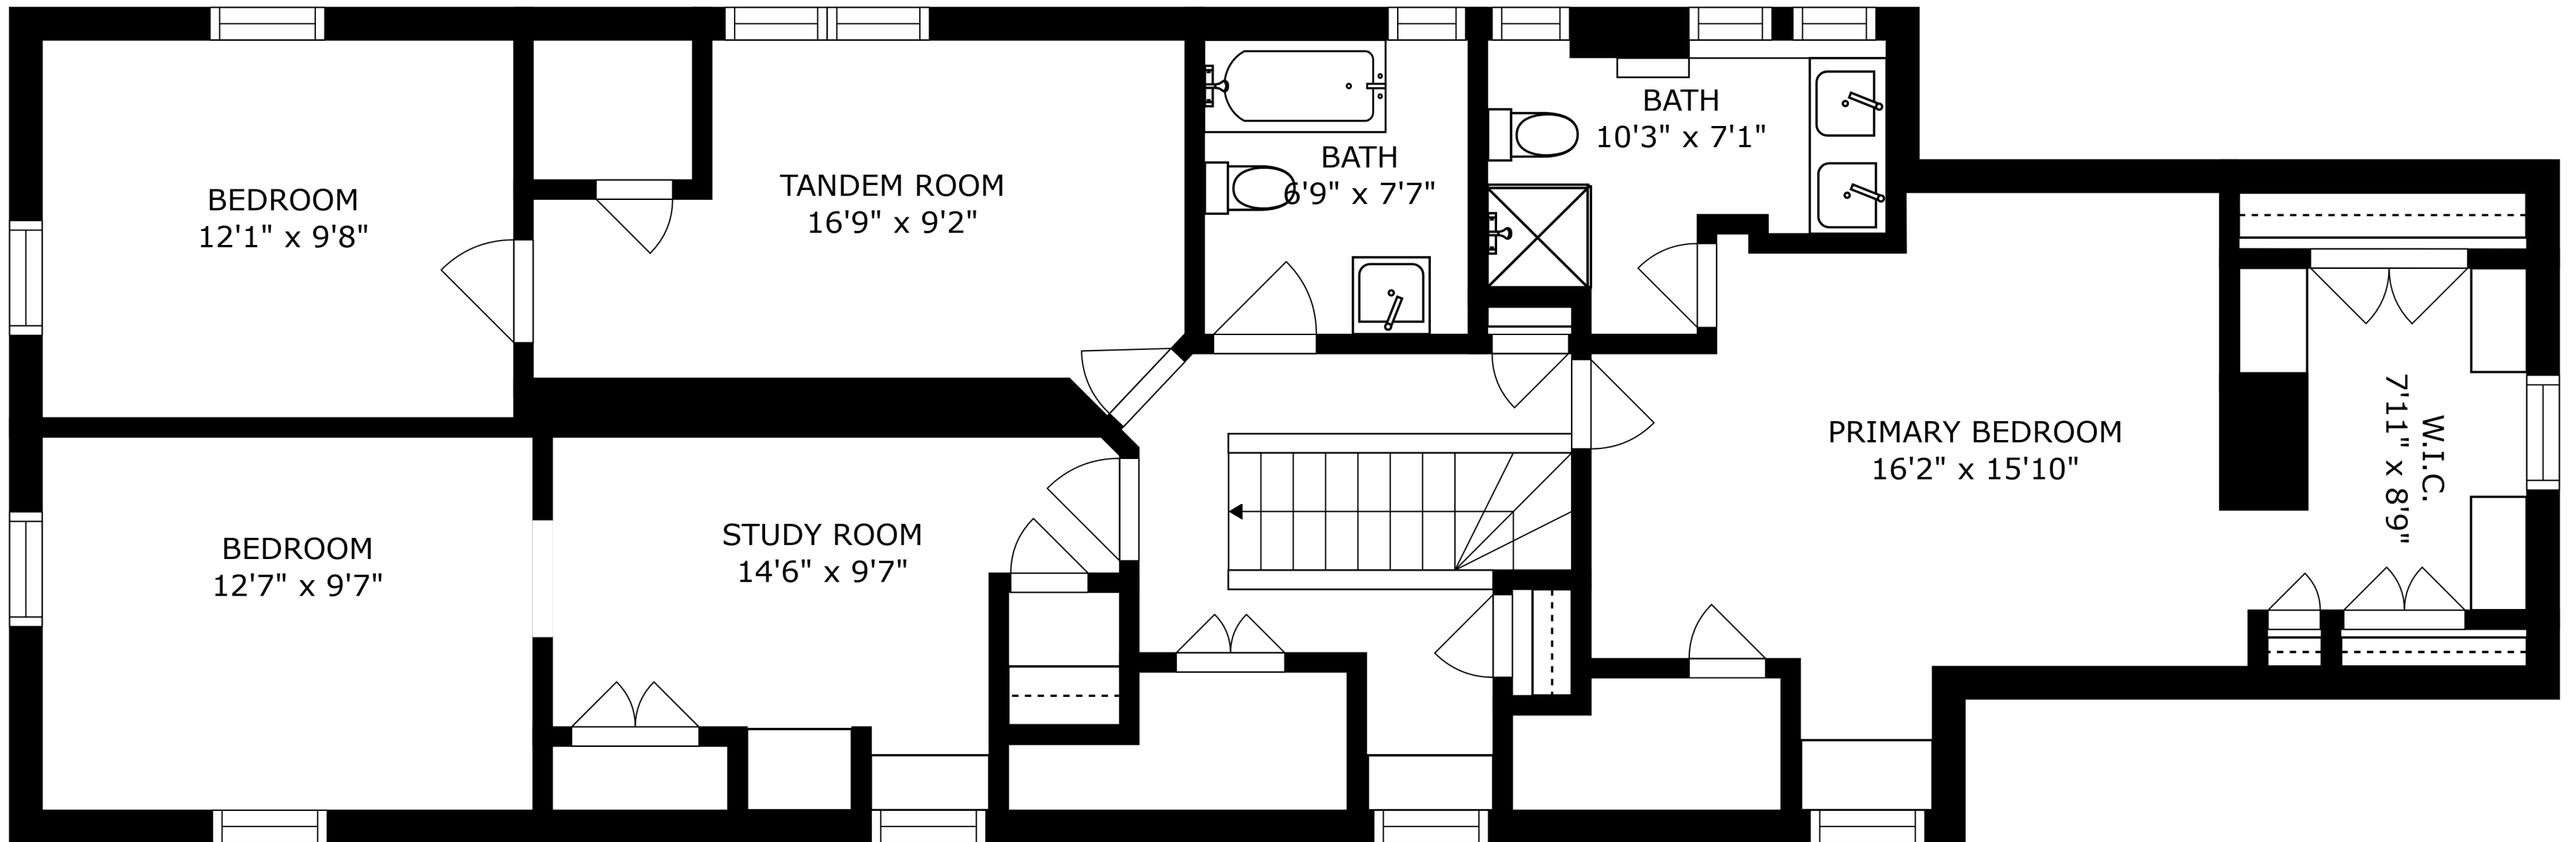

FLOOR 1

FLOOR 3

FLOOR 2

SIZES AND DIMENSIONS ARE APPROXIMATE, ACTUAL MAY VARY.

SIZES AND DIMENSIONS ARE APPROXIMATE, ACTUAL MAY VARY.

LAUNDRY
18'8" x 10'8"

RECREATION ROOM
34'11" x 23'2"

UTILITY
12'8" x 23'2"