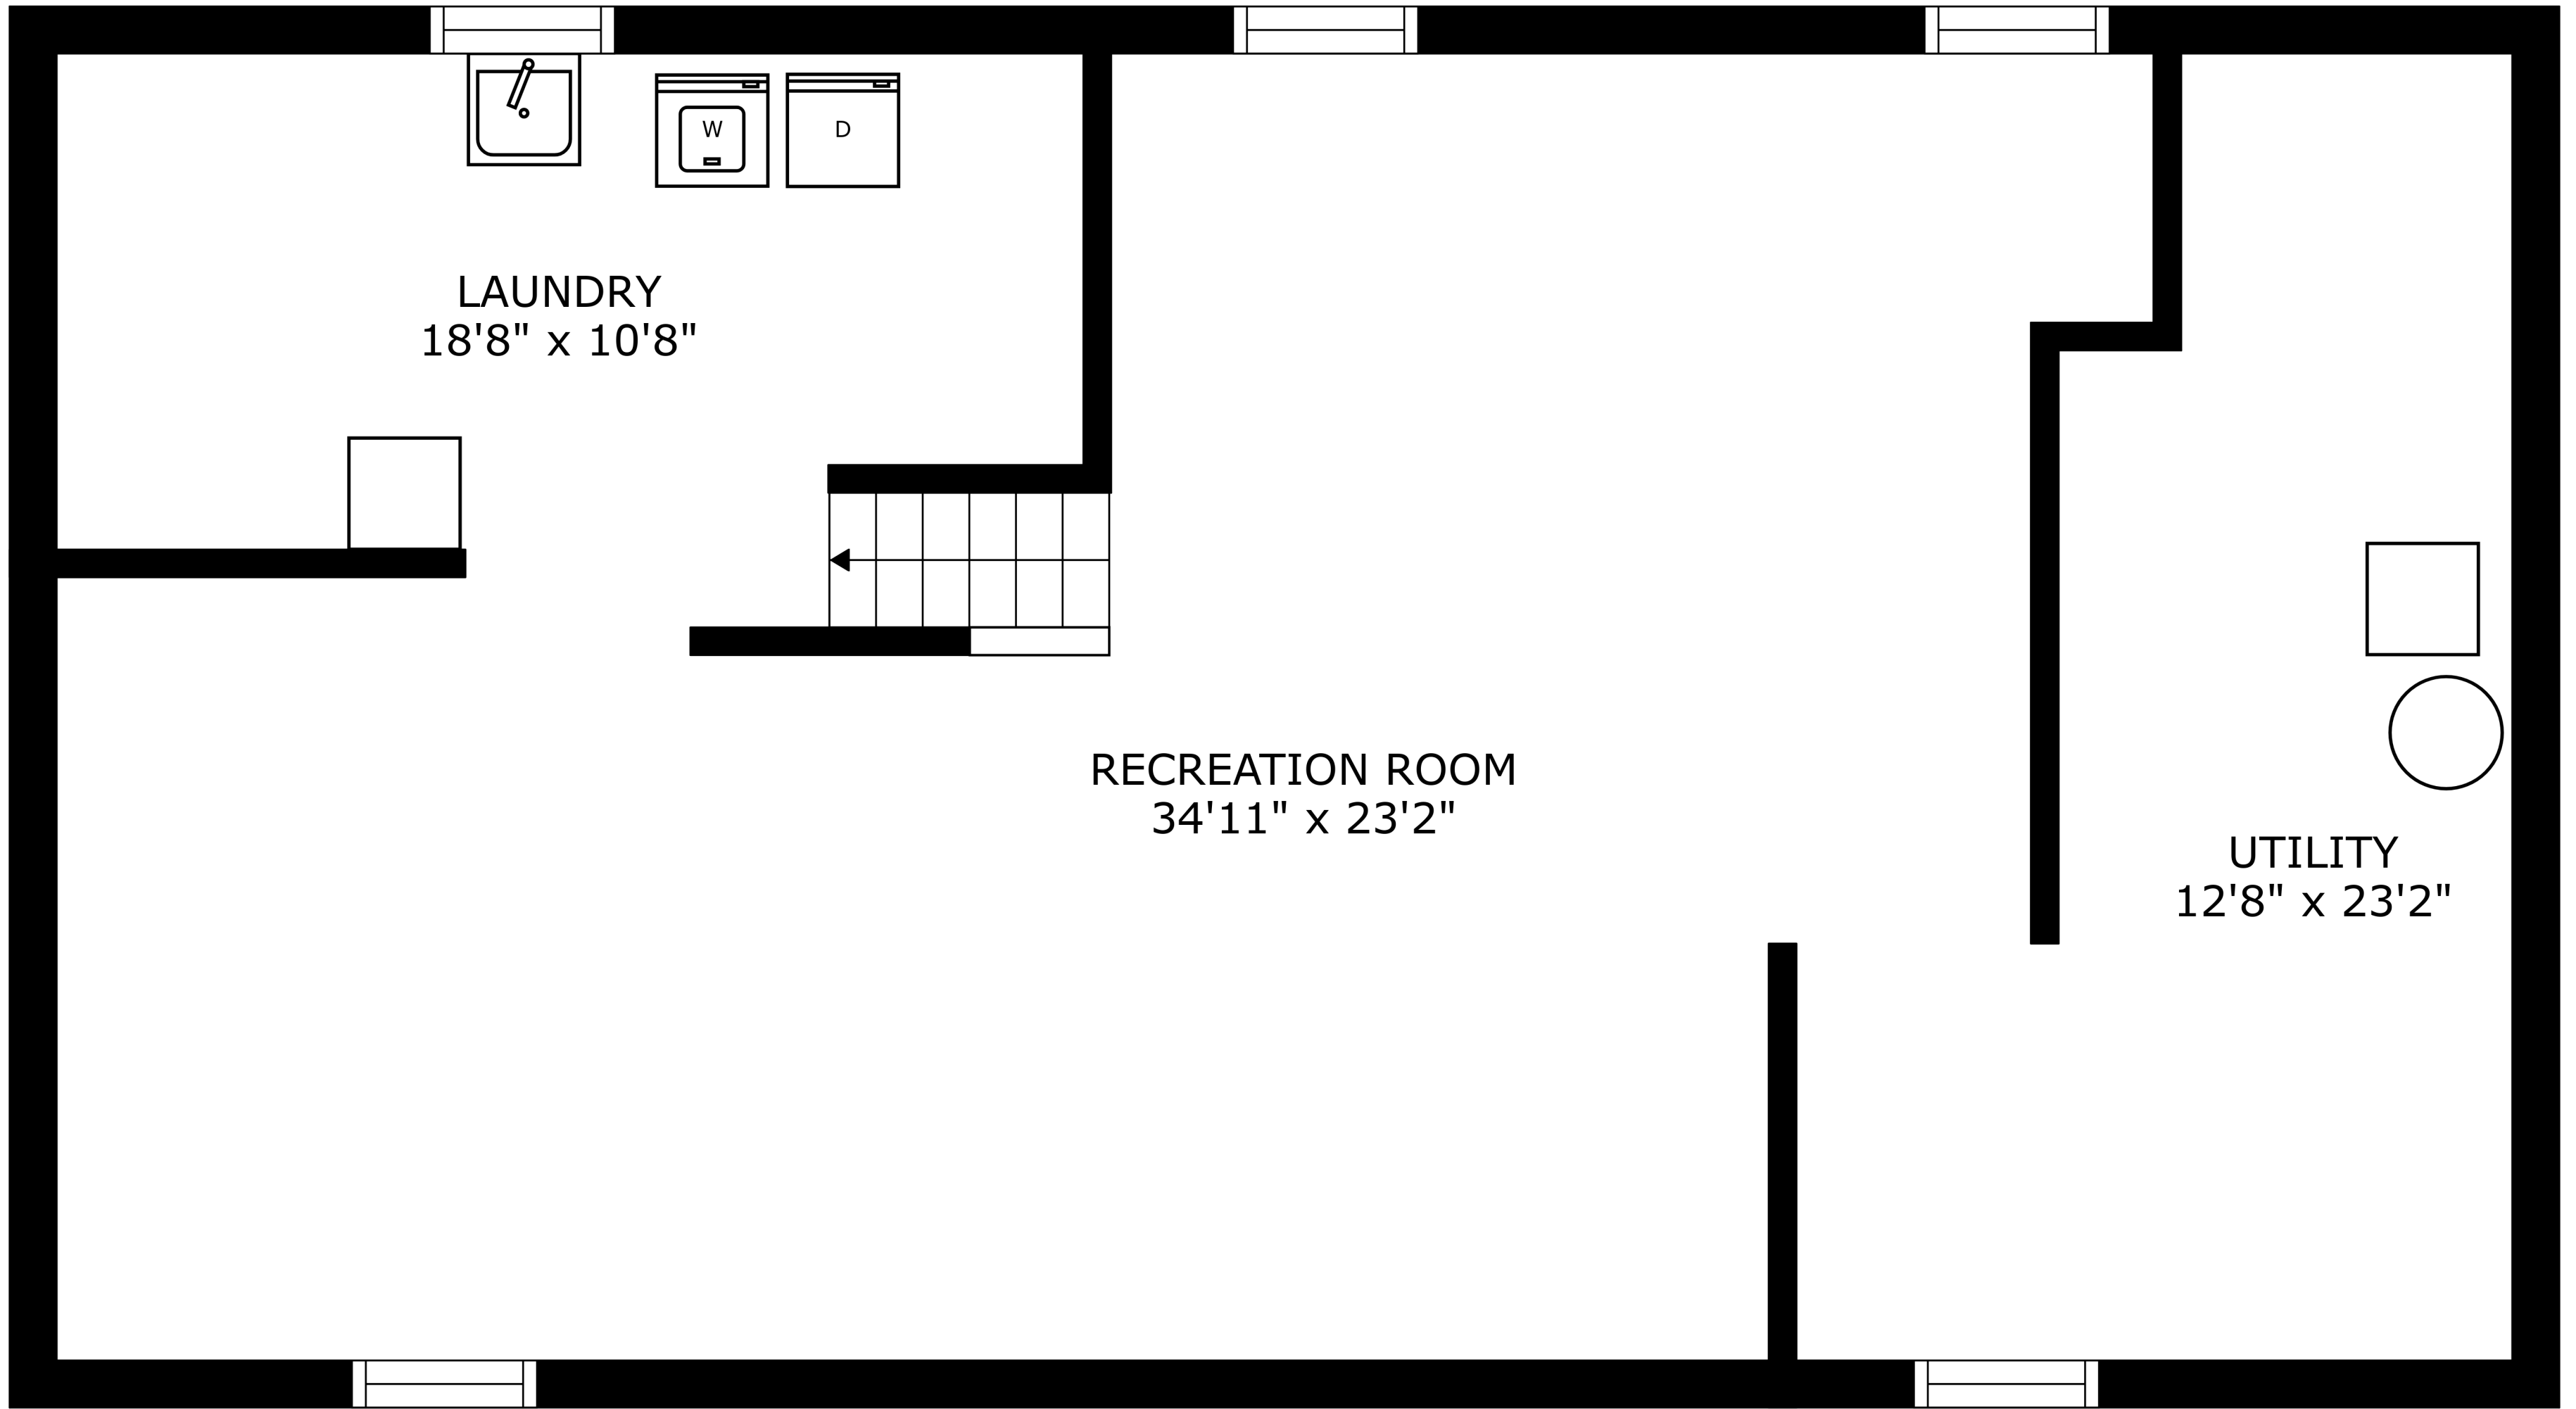

FLOOR 1

FLOOR 3

FLOOR 2

SIZES AND DIMENSIONS ARE APPROXIMATE, ACTUAL MAY VARY.

SIZES AND DIMENSIONS ARE APPROXIMATE, ACTUAL MAY VARY.

LAUNDRY
18'8" x 10'8"

RECREATION ROOM
34'11" x 23'2"

UTILITY
12'8" x 23'2"