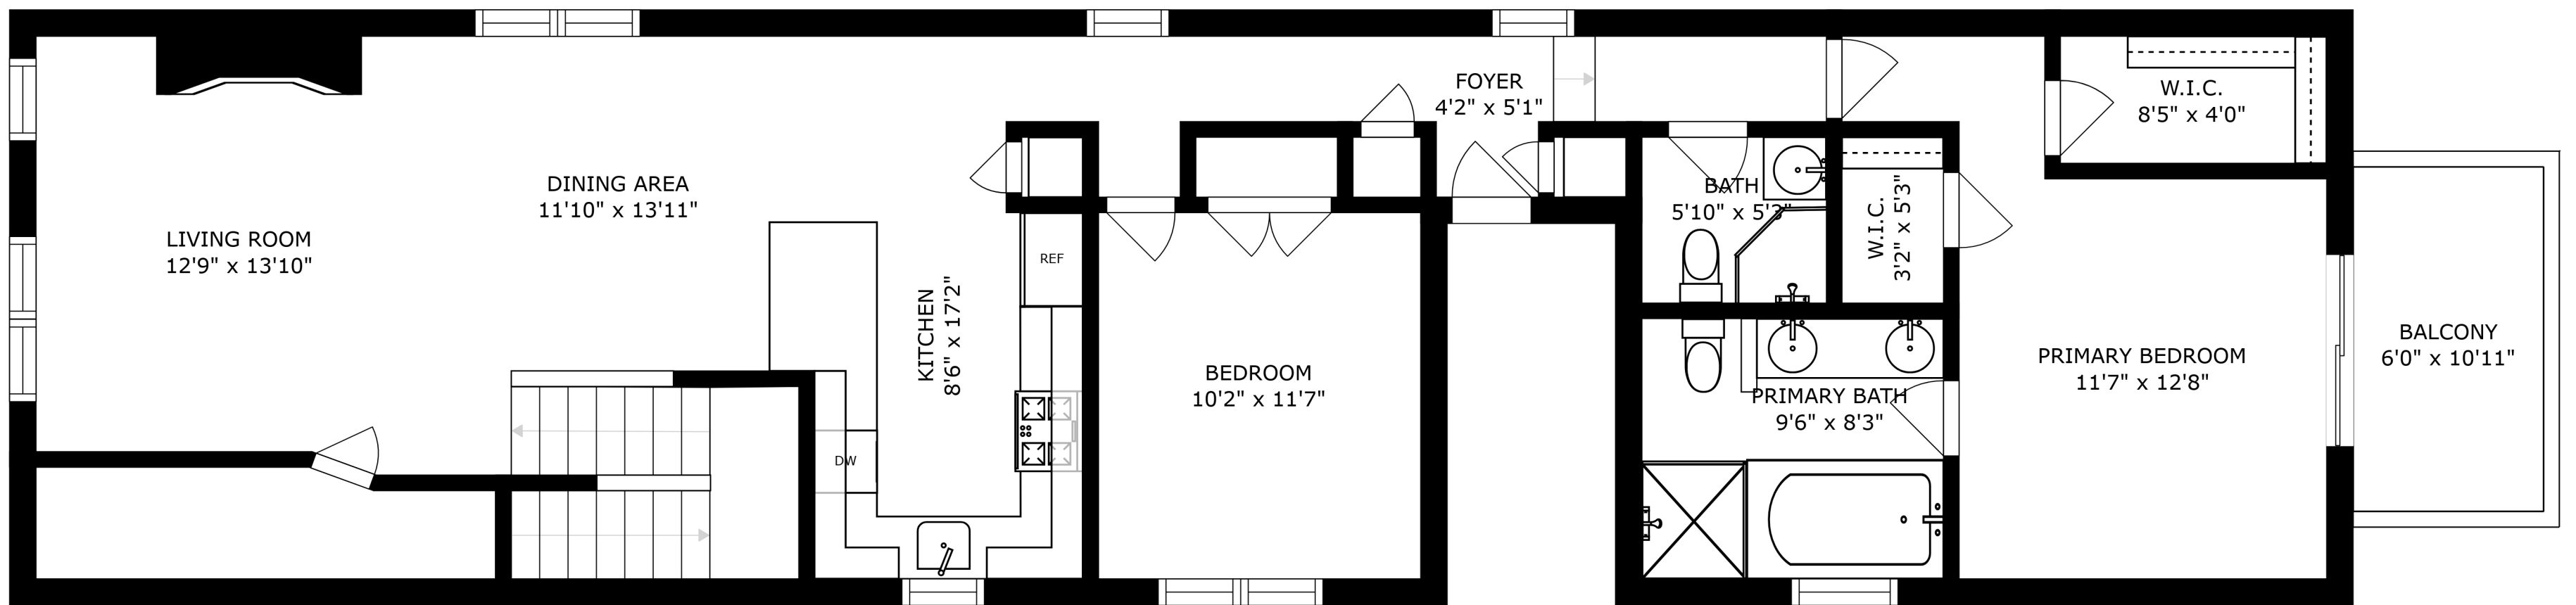

FLOOR 2

FLOOR 1

SIZES AND DIMENSIONS ARE APPROXIMATE, ACTUAL MAY VARY.

RECREATION ROOM  
16'3" x 17'1"

WET BAR  
5'9" x 10'7"

BEDROOM  
8'7" x 8'9"

BEDROOM  
10'1" x 10'9"

BATH  
7'9" x 4'10"

ENTRY  
11'7" x 4'11"