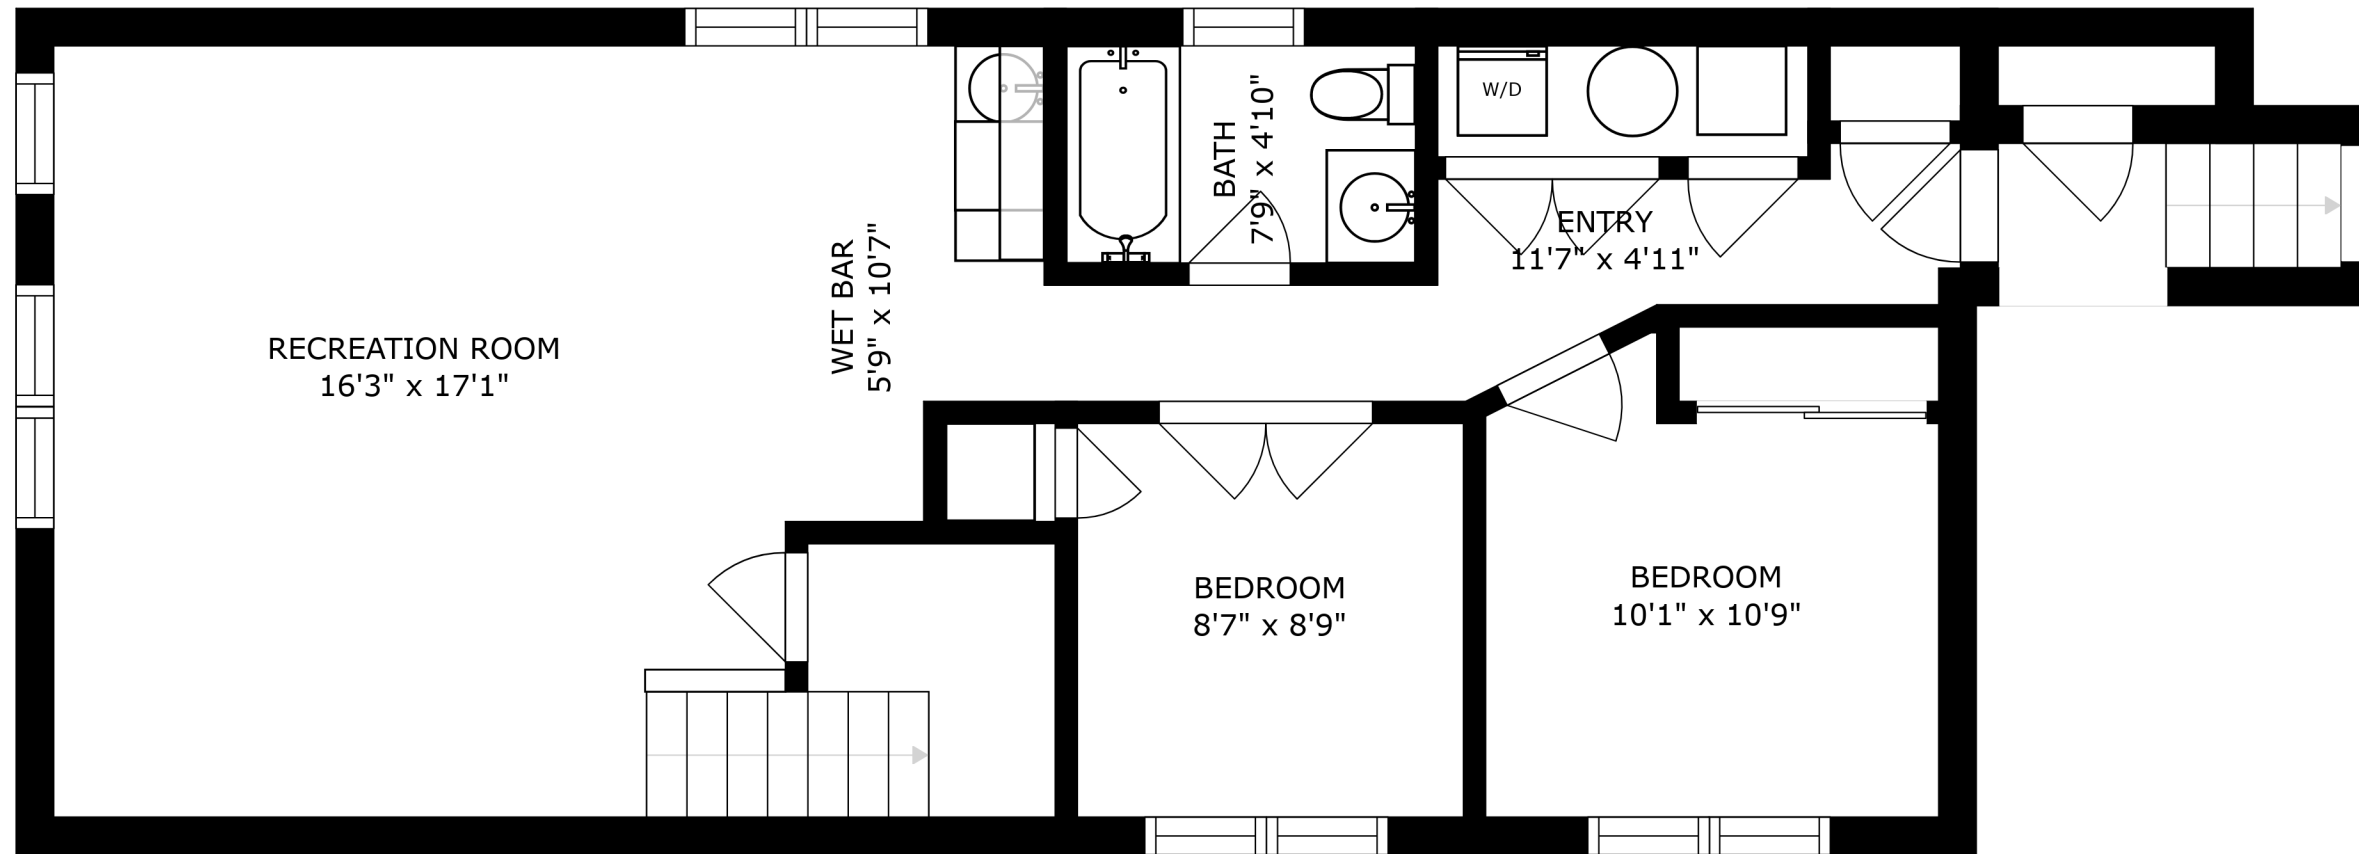

FLOOR 2

FLOOR 1

SIZES AND DIMENSIONS ARE APPROXIMATE, ACTUAL MAY VARY.

RECREATION ROOM  
16'3" x 17'1"

WET BAR  
5'9" x 10'7"

BEDROOM  
8'7" x 8'9"

BEDROOM  
10'1" x 10'9"

BATH  
7'9" x 4'10"

ENTRY  
11'7" x 4'11"