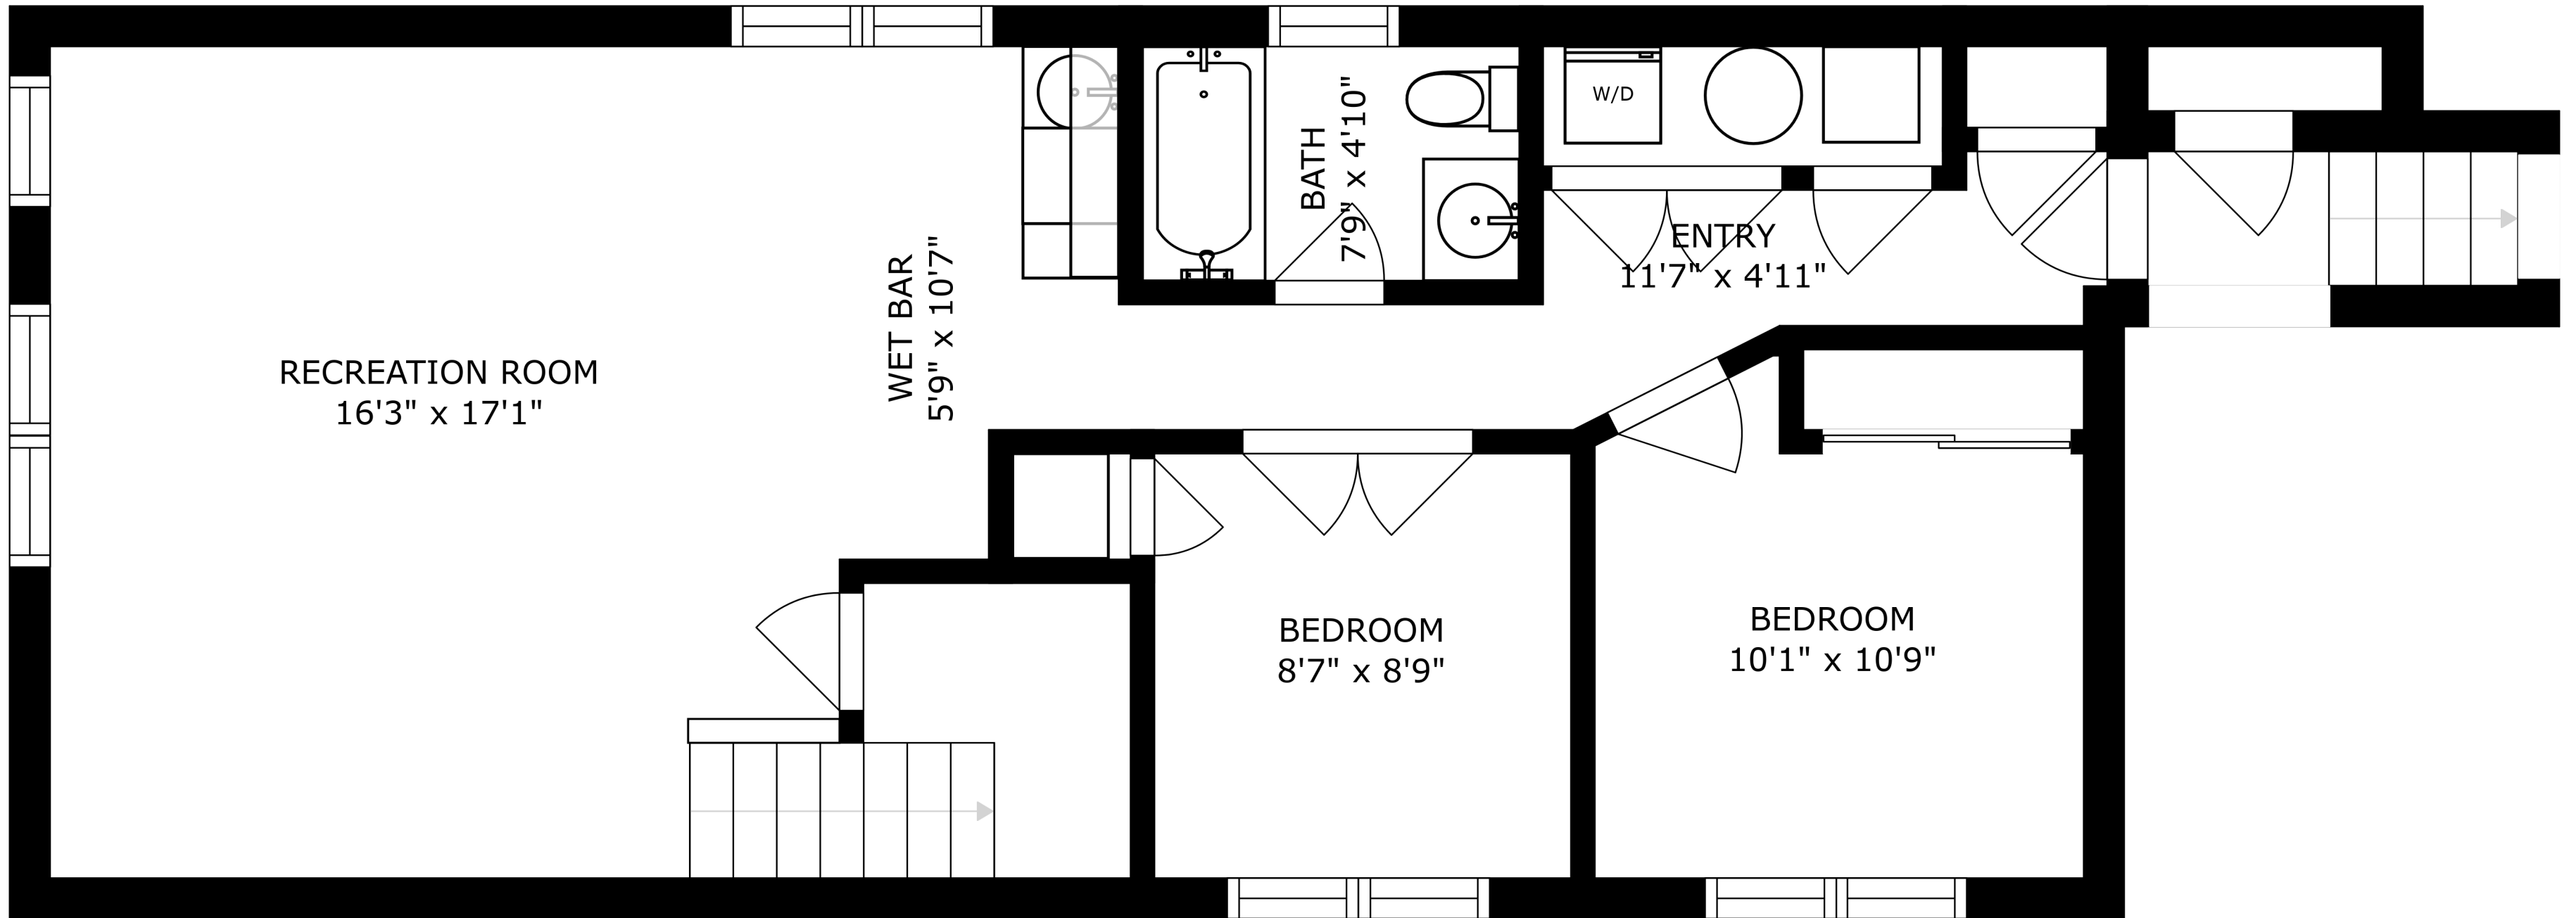

FLOOR 2

FLOOR 1

SIZES AND DIMENSIONS ARE APPROXIMATE, ACTUAL MAY VARY.

RECREATION ROOM  
16'3" x 17'1"

WET BAR  
5'9" x 10'7"

BEDROOM  
8'7" x 8'9"

BEDROOM  
10'1" x 10'9"

BATH  
7'9" x 4'10"

ENTRY  
11'7" x 4'11"