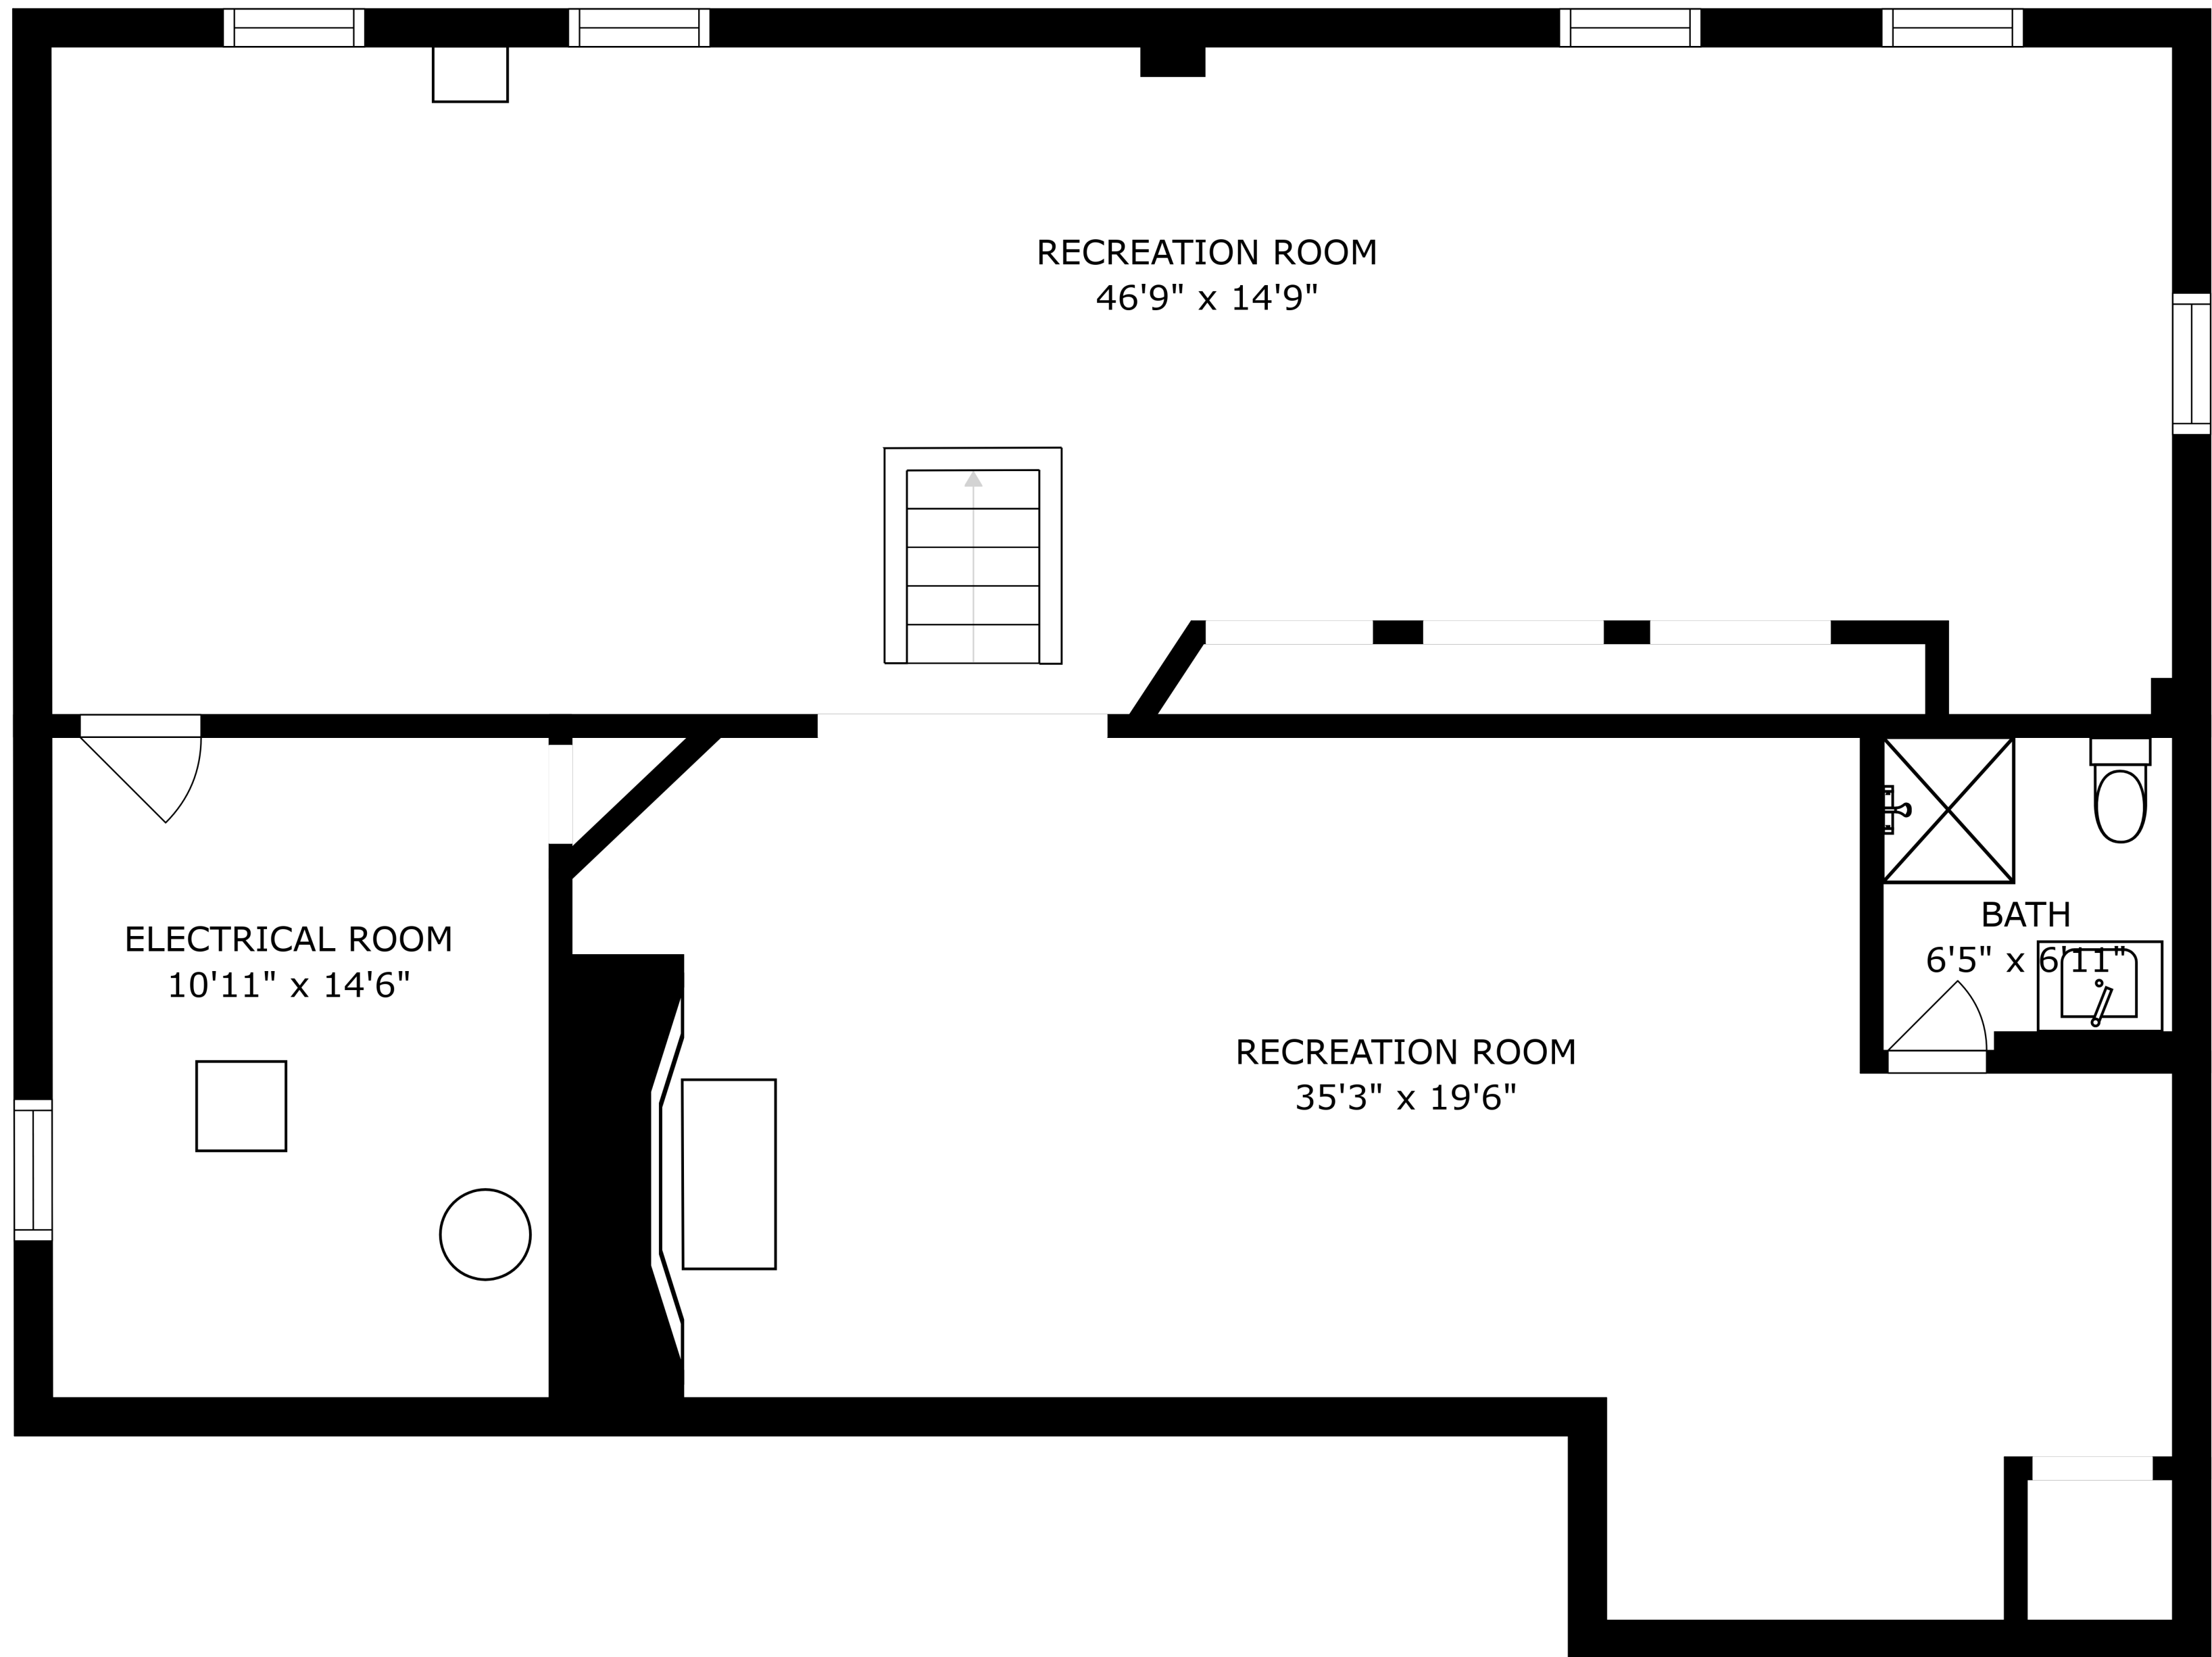

SIZES AND DIMENSIONS ARE APPROXIMATE, ACTUAL MAY VARY.

SIZES AND DIMENSIONS ARE APPROXIMATE, ACTUAL MAY VARY.

RECREATION ROOM
46'9" x 14'9"

ELECTRICAL ROOM
10'11" x 14'6"

RECREATION ROOM
35'3" x 19'6"

BATH
6'5" x 6'11"