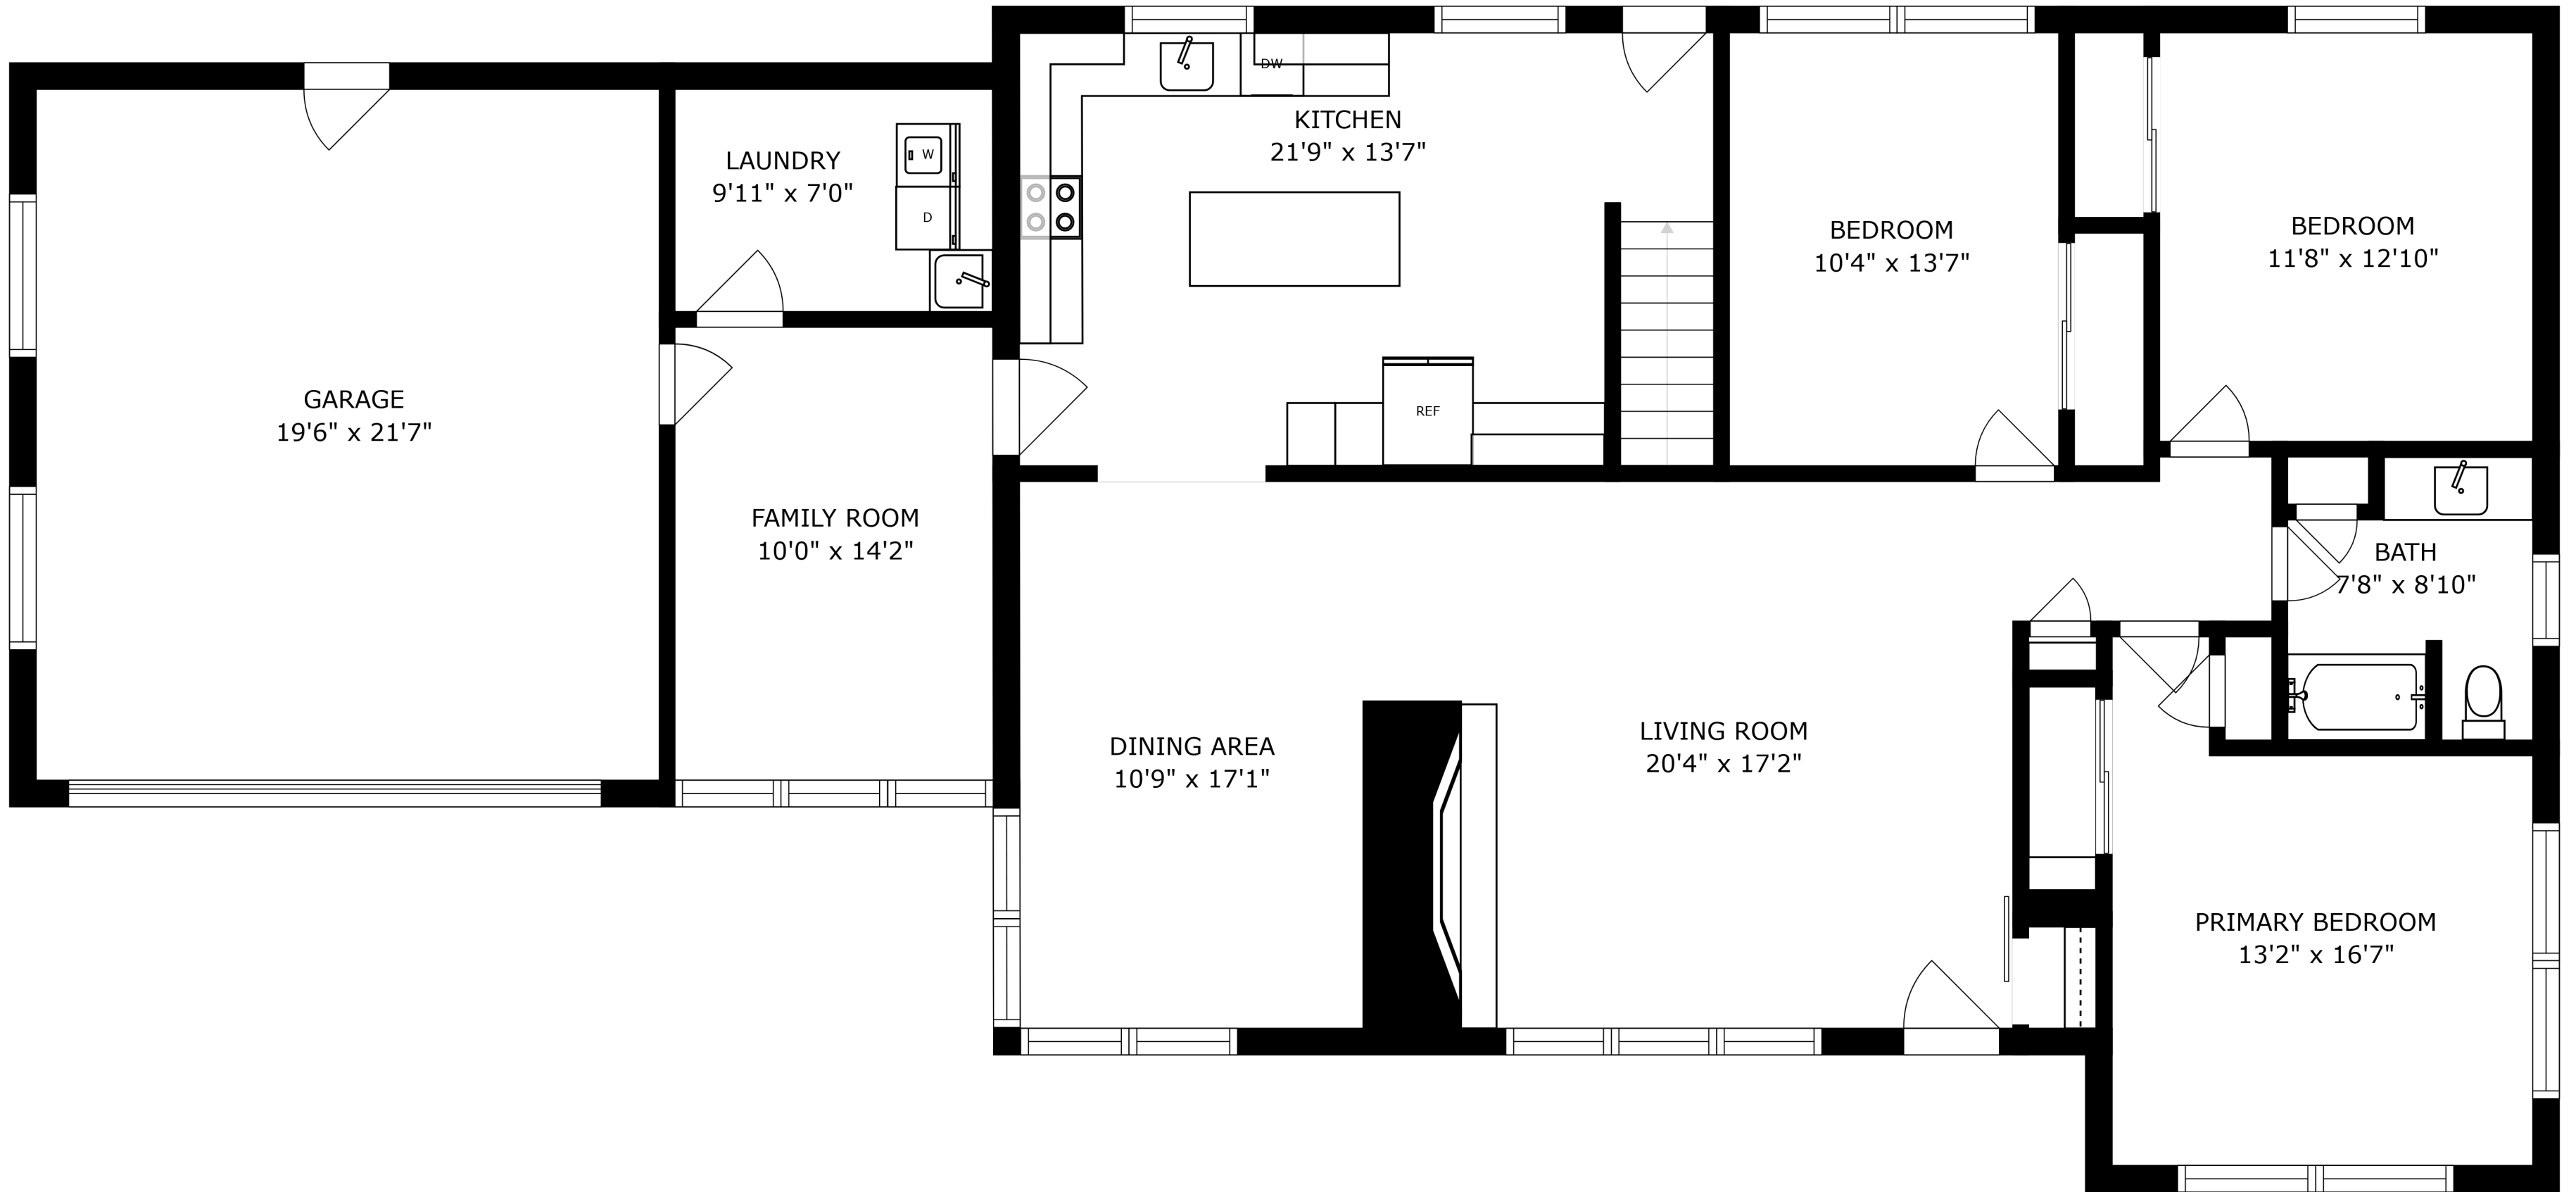

SIZES AND DIMENSIONS ARE APPROXIMATE, ACTUAL MAY VARY.

SIZES AND DIMENSIONS ARE APPROXIMATE, ACTUAL MAY VARY.

RECREATION ROOM
46'9" x 14'9"

ELECTRICAL ROOM
10'11" x 14'6"

RECREATION ROOM
35'3" x 19'6"

BATH
6'5" x 6'11"