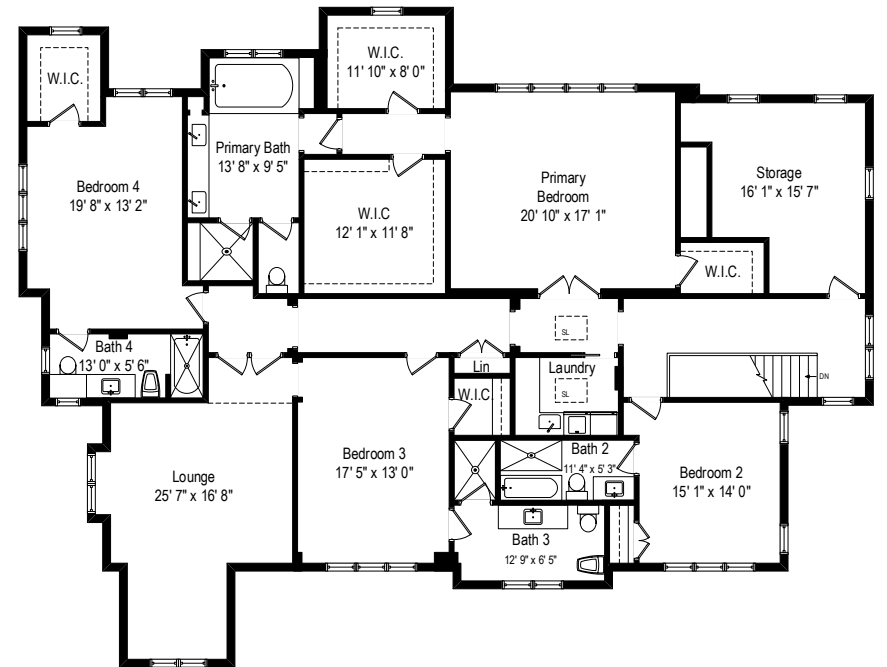

191 Wentworth Avenue - Glencoe IL. 60022

Basement

All dimensions are approximate. This plan is for marketing purposes only.

191 Wentworth Avenue - Glencoe IL. 60022

1st Floor Plan

All dimensions are approximate. This plan is for marketing purposes only.

191 Wentworth Avenue - Glencoe IL. 60022

2nd Floor Plan

All dimensions are approximate. This plan is for marketing purposes only.

2nd Floor Plan

Basement

1st Floor Plan

191 Wentworth Avenue - Glencoe IL. 60022

All dimensions are approximate. This plan is for marketing purposes only.