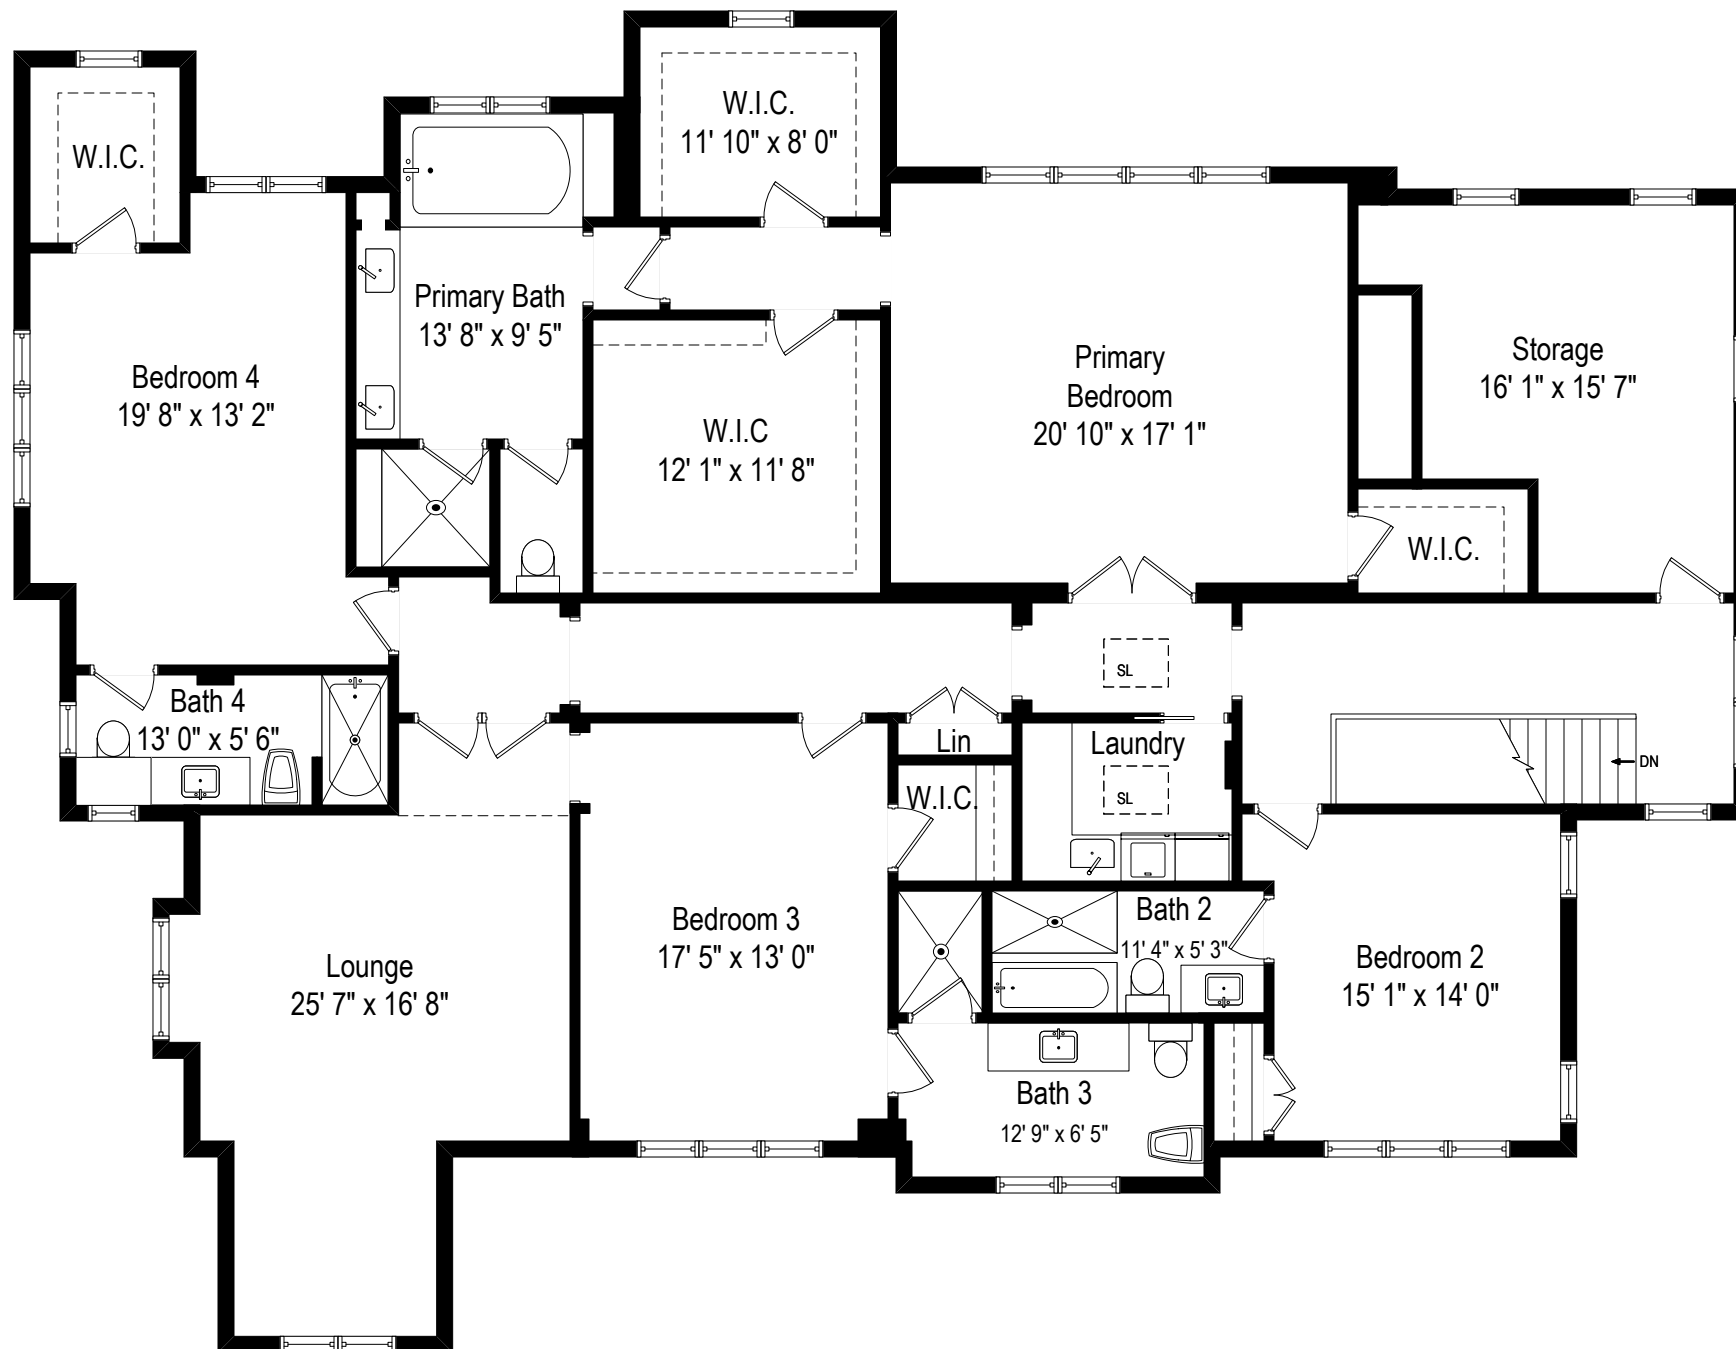

191 Wentworth Avenue - Glencoe IL. 60022

Basement

All dimensions are approximate. This plan is for marketing purposes only.

191 Wentworth Avenue - Glencoe IL. 60022

1st Floor Plan

All dimensions are approximate. This plan is for marketing purposes only.

191 Wentworth Avenue - Glencoe IL. 60022

2nd Floor Plan

All dimensions are approximate. This plan is for marketing purposes only.

2nd Floor Plan

Basement

1st Floor Plan

191 Wentworth Avenue - Glencoe IL. 60022

All dimensions are approximate. This plan is for marketing purposes only.