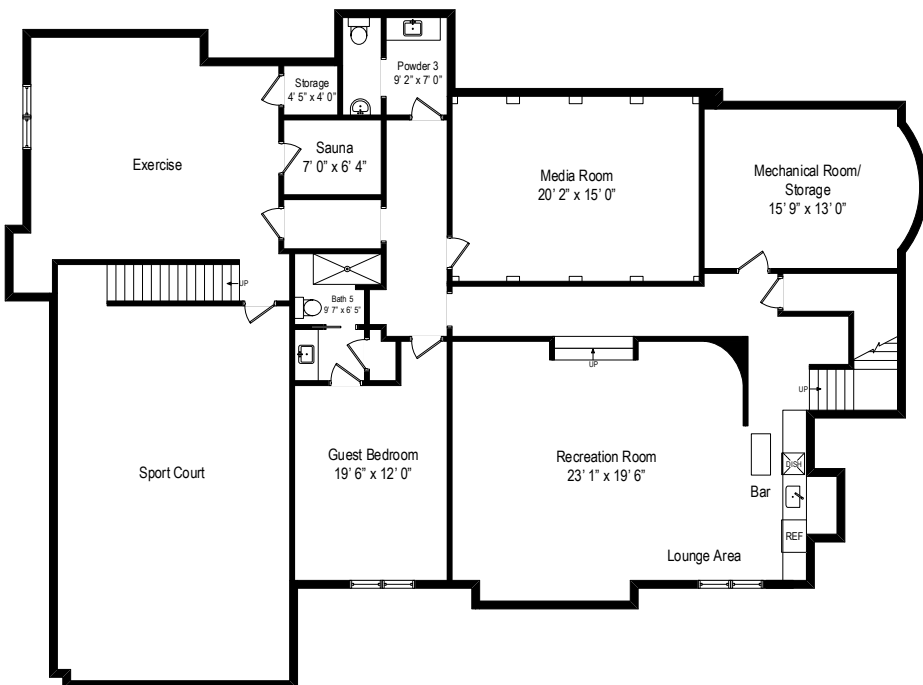

191 Wentworth Avenue - Glencoe IL. 60022

Basement

All dimensions are approximate. This plan is for marketing purposes only.

191 Wentworth Avenue - Glencoe IL. 60022

1st Floor Plan

All dimensions are approximate. This plan is for marketing purposes only.

191 Wentworth Avenue - Glencoe IL. 60022

2nd Floor Plan

All dimensions are approximate. This plan is for marketing purposes only.

2nd Floor Plan

Basement

1st Floor Plan

191 Wentworth Avenue - Glencoe IL. 60022

All dimensions are approximate. This plan is for marketing purposes only.