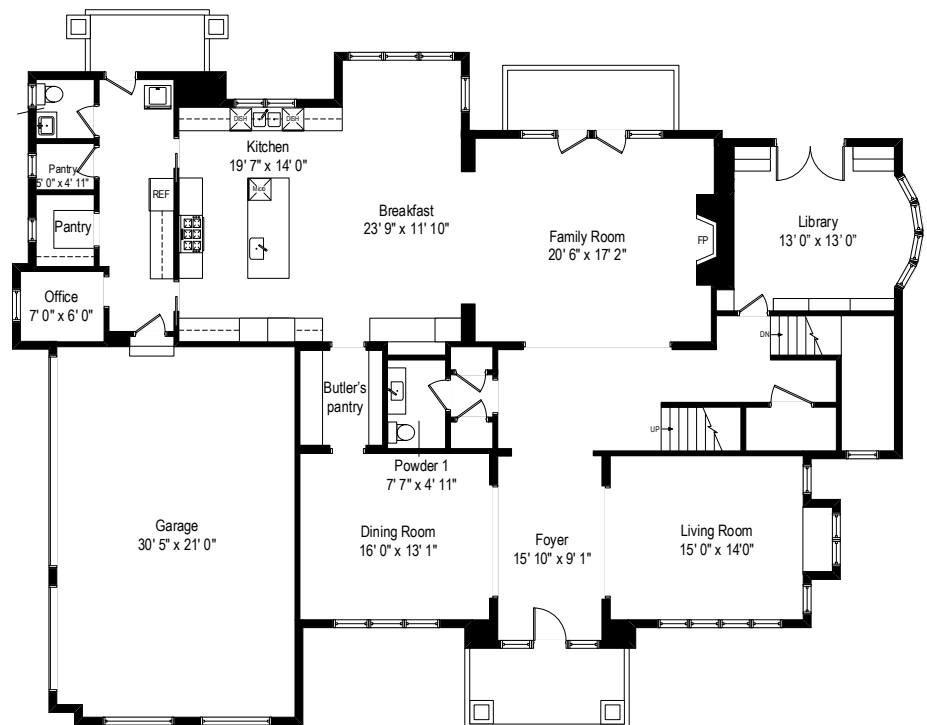

191 Wentworth Avenue - Glencoe IL. 60022

Basement

All dimensions are approximate. This plan is for marketing purposes only.

191 Wentworth Avenue - Glencoe IL. 60022

1st Floor Plan

All dimensions are approximate. This plan is for marketing purposes only.

191 Wentworth Avenue - Glencoe IL. 60022

2nd Floor Plan

All dimensions are approximate. This plan is for marketing purposes only.

2nd Floor Plan

Basement

1st Floor Plan

191 Wentworth Avenue - Glencoe IL. 60022

All dimensions are approximate. This plan is for marketing purposes only.