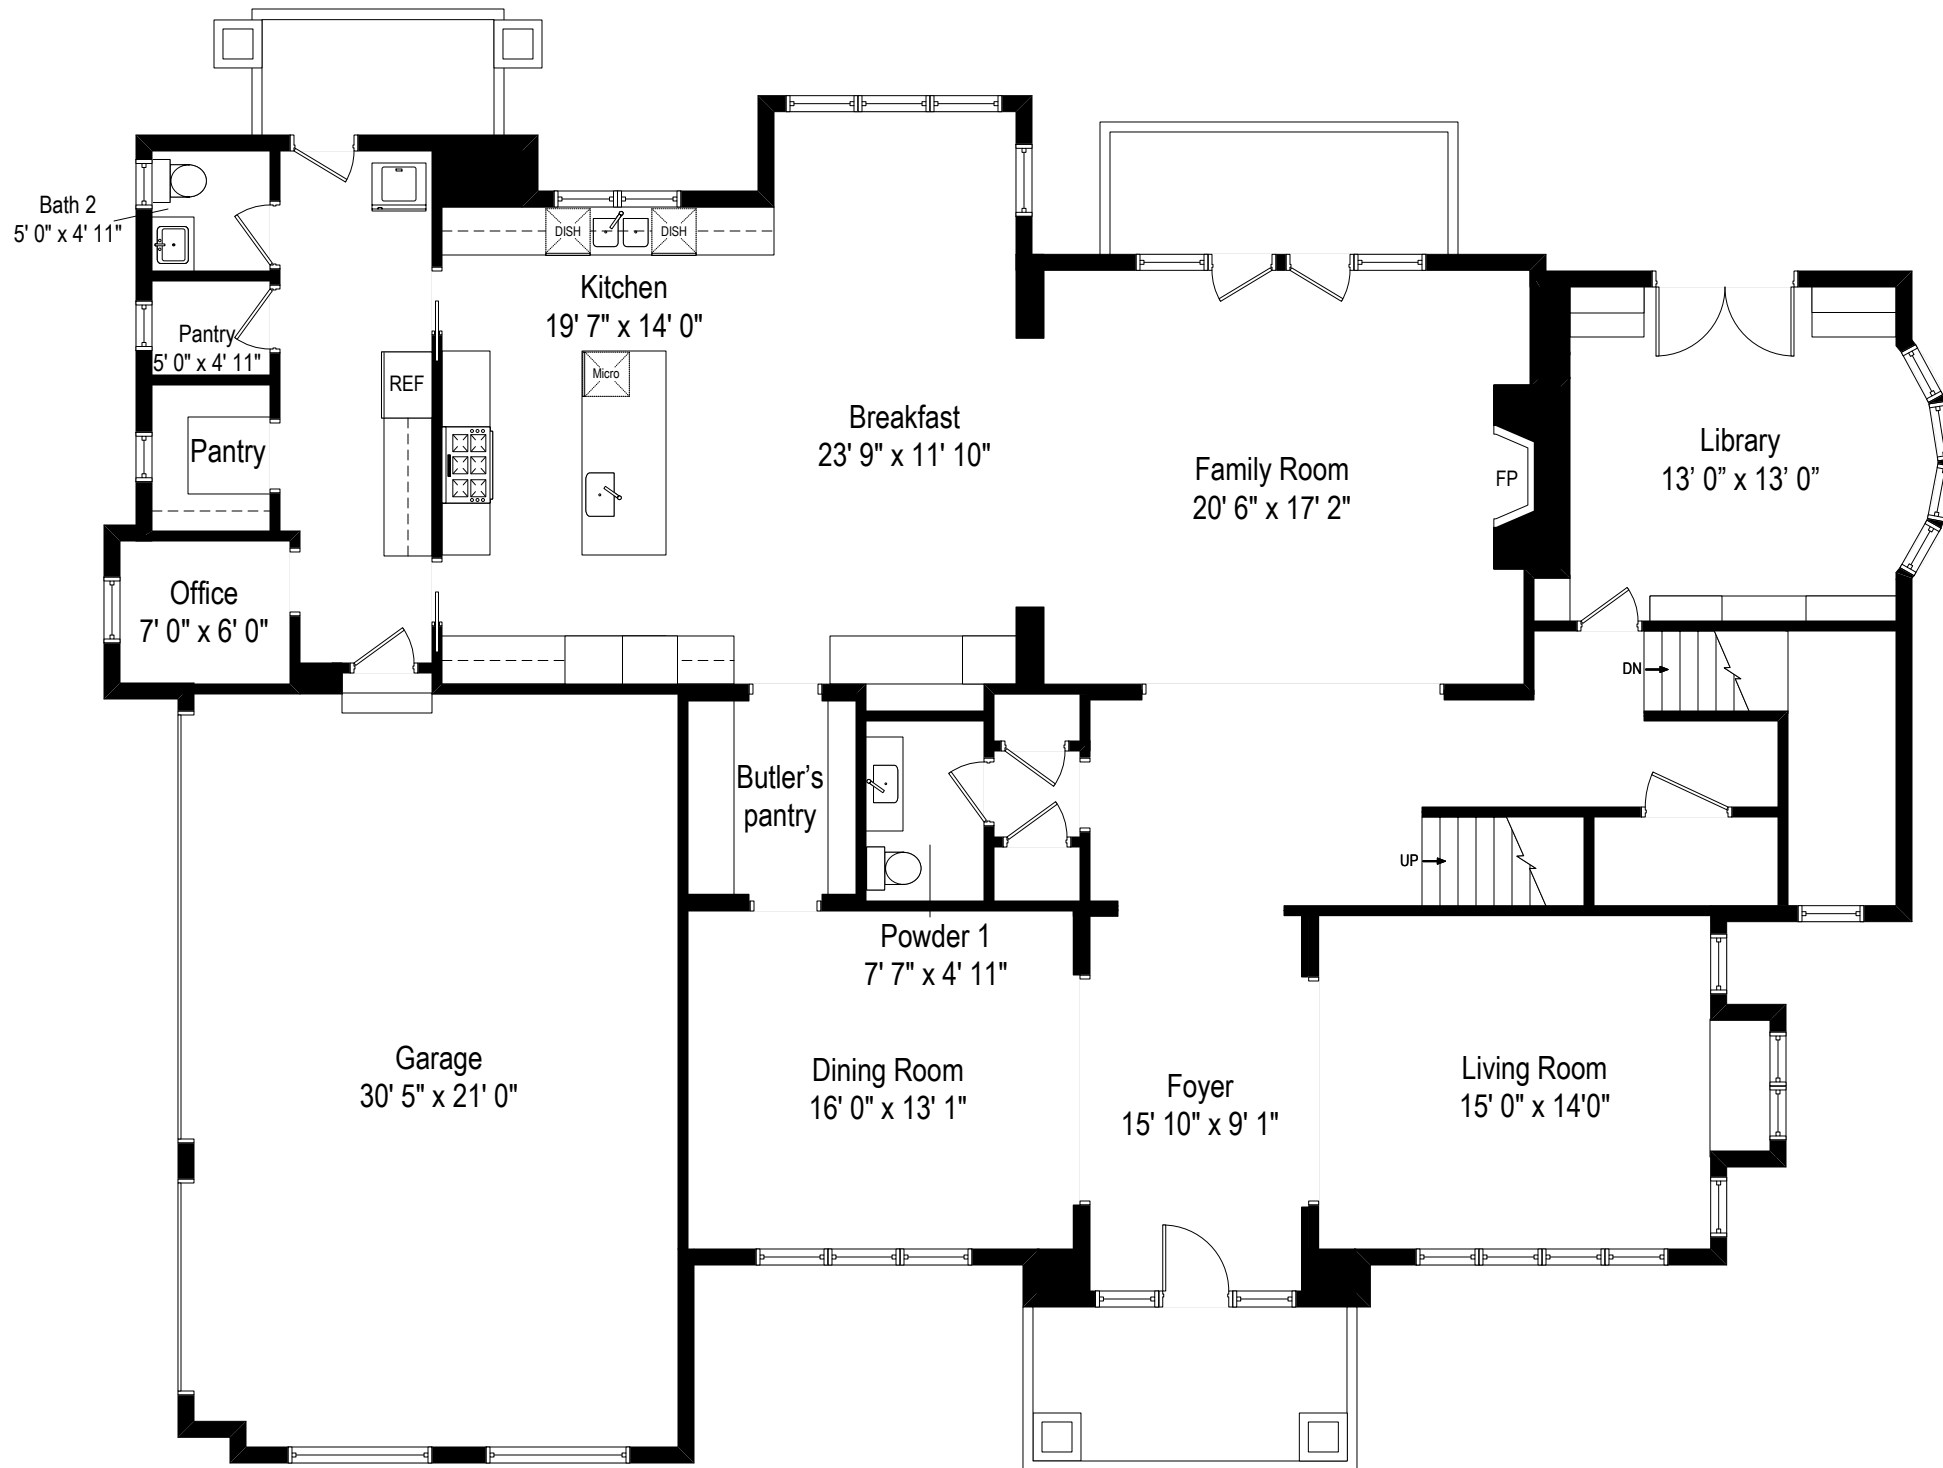

191 Wentworth Avenue - Glencoe IL. 60022

Basement

All dimensions are approximate. This plan is for marketing purposes only.

191 Wentworth Avenue - Glencoe IL. 60022

1st Floor Plan

All dimensions are approximate. This plan is for marketing purposes only.

191 Wentworth Avenue - Glencoe IL. 60022

2nd Floor Plan

All dimensions are approximate. This plan is for marketing purposes only.

2nd Floor Plan

Basement

1st Floor Plan

191 Wentworth Avenue - Glencoe IL. 60022

All dimensions are approximate. This plan is for marketing purposes only.