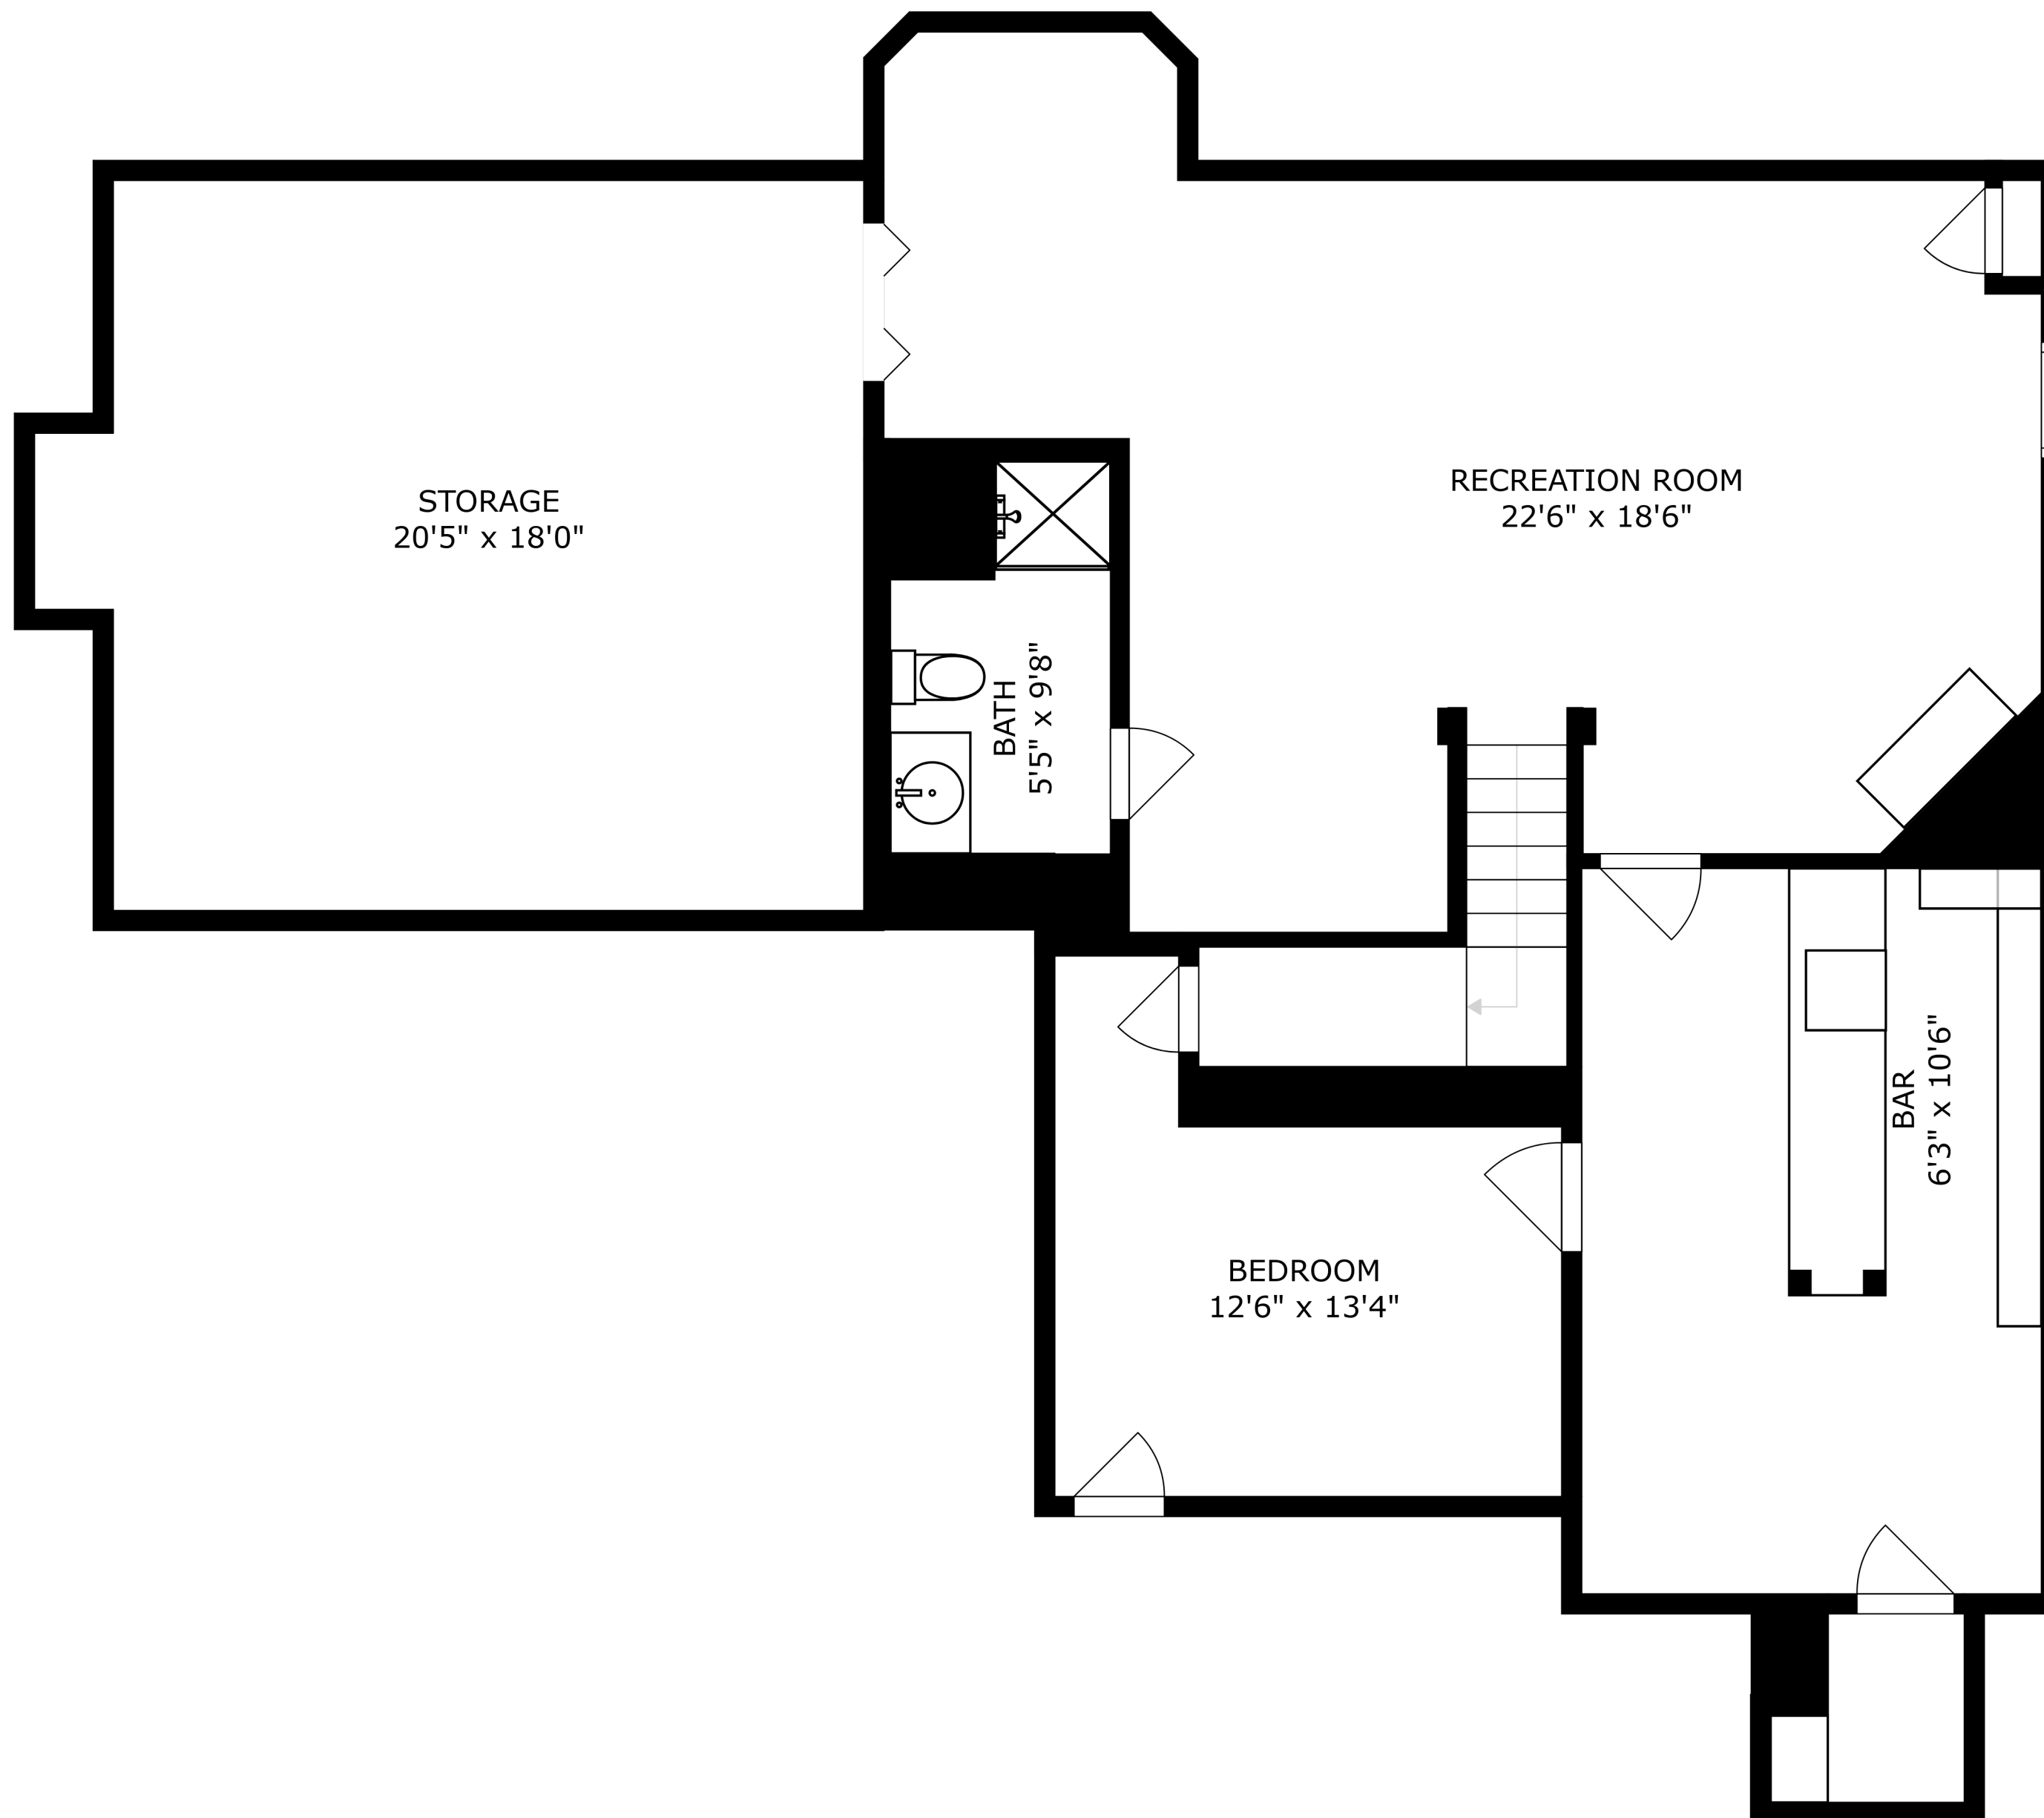

SIZES AND DIMENSIONS ARE APPROXIMATE, ACTUAL MAY VARY.

SIZES AND DIMENSIONS ARE APPROXIMATE, ACTUAL MAY VARY.

SIZES AND DIMENSIONS ARE APPROXIMATE, ACTUAL MAY VARY.

STORAGE
20'5" x 18'0"

BATH
5'5" x 9'8"

BEDROOM
12'6" x 13'4"

RECREATION ROOM
22'6" x 18'6"

BAR
6'3" x 10'6"