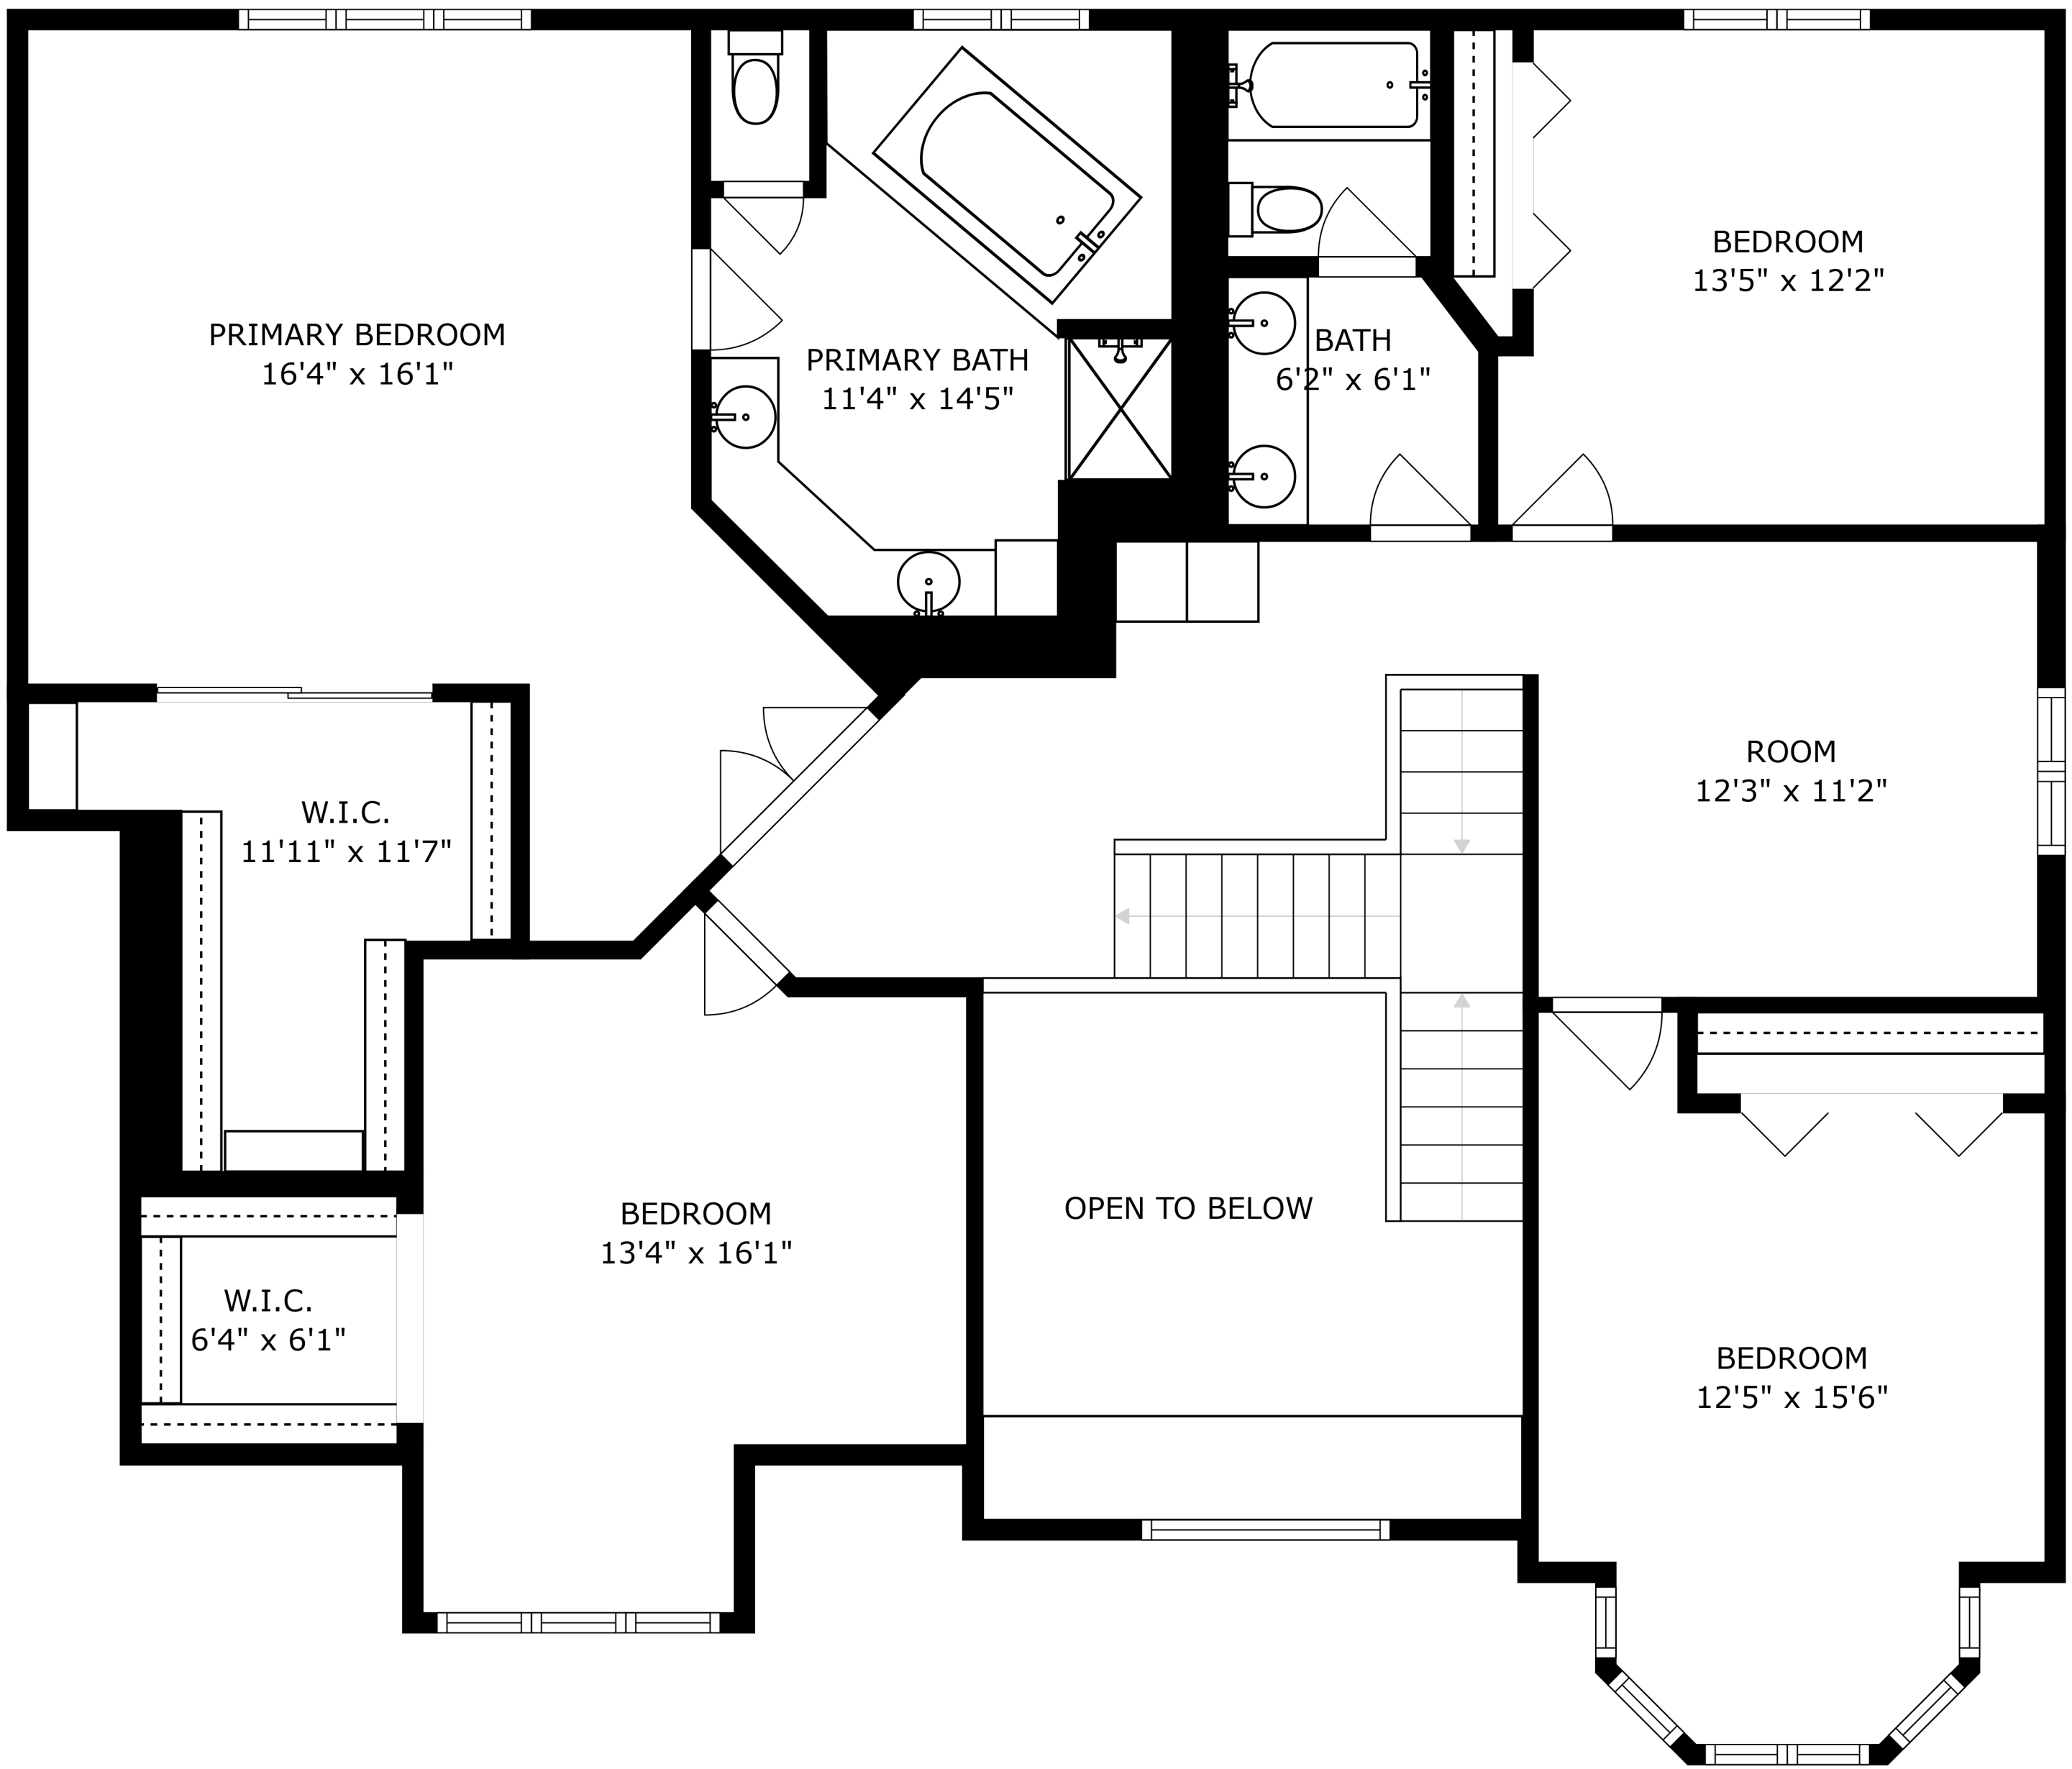

SIZES AND DIMENSIONS ARE APPROXIMATE, ACTUAL MAY VARY.

SIZES AND DIMENSIONS ARE APPROXIMATE, ACTUAL MAY VARY.

SIZES AND DIMENSIONS ARE APPROXIMATE, ACTUAL MAY VARY.

STORAGE
20'5" x 18'0"

BATH
5'5" x 9'8"

BEDROOM
12'6" x 13'4"

RECREATION ROOM
22'6" x 18'6"

BAR
6'3" x 10'6"