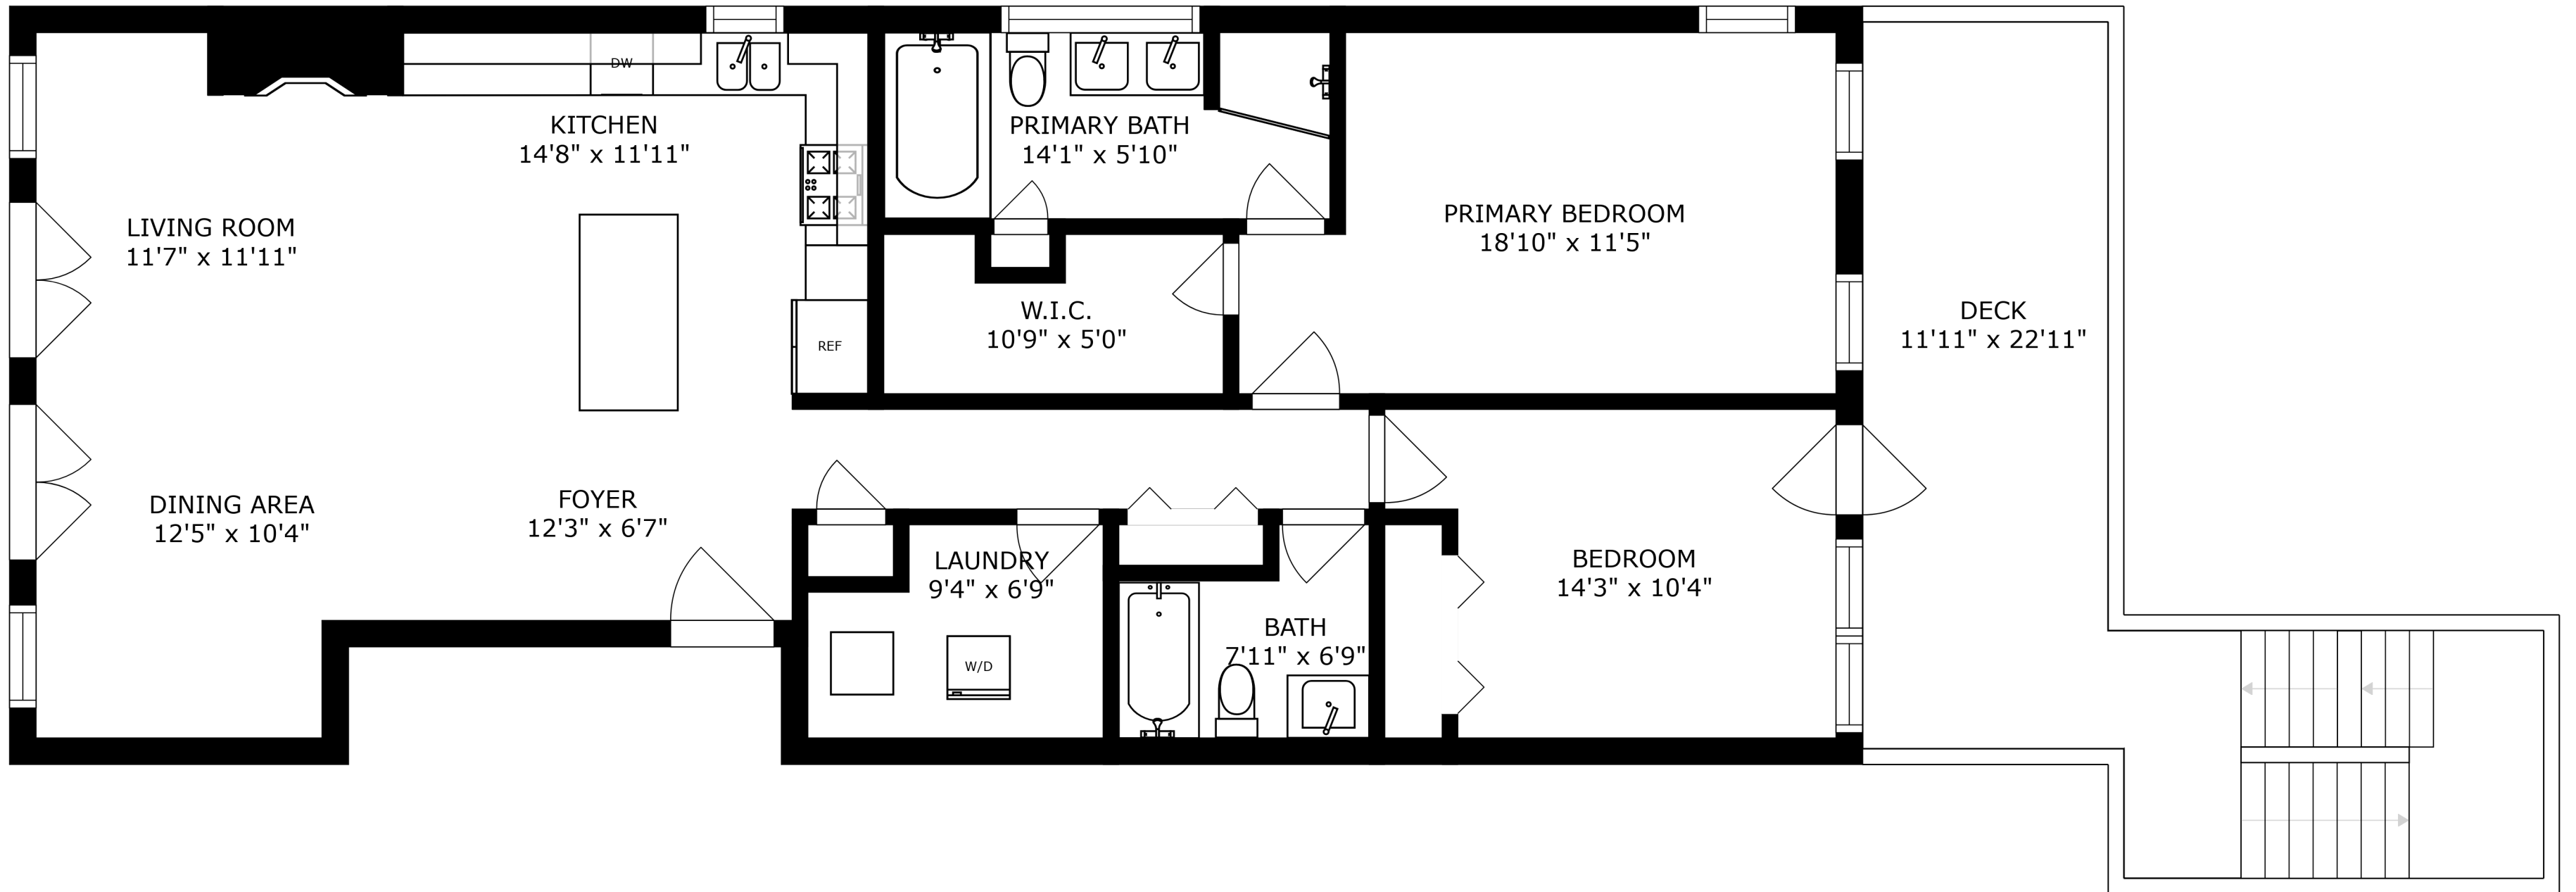

FLOOR 2

FLOOR 1

SIZES AND DIMENSIONS ARE APPROXIMATE, ACTUAL MAY VARY.

COMMON ROOFTOP
28'3" x 23'1"

SIZES AND DIMENSIONS ARE APPROXIMATE, ACTUAL MAY VARY.

SIZES AND DIMENSIONS ARE APPROXIMATE, ACTUAL MAY VARY.