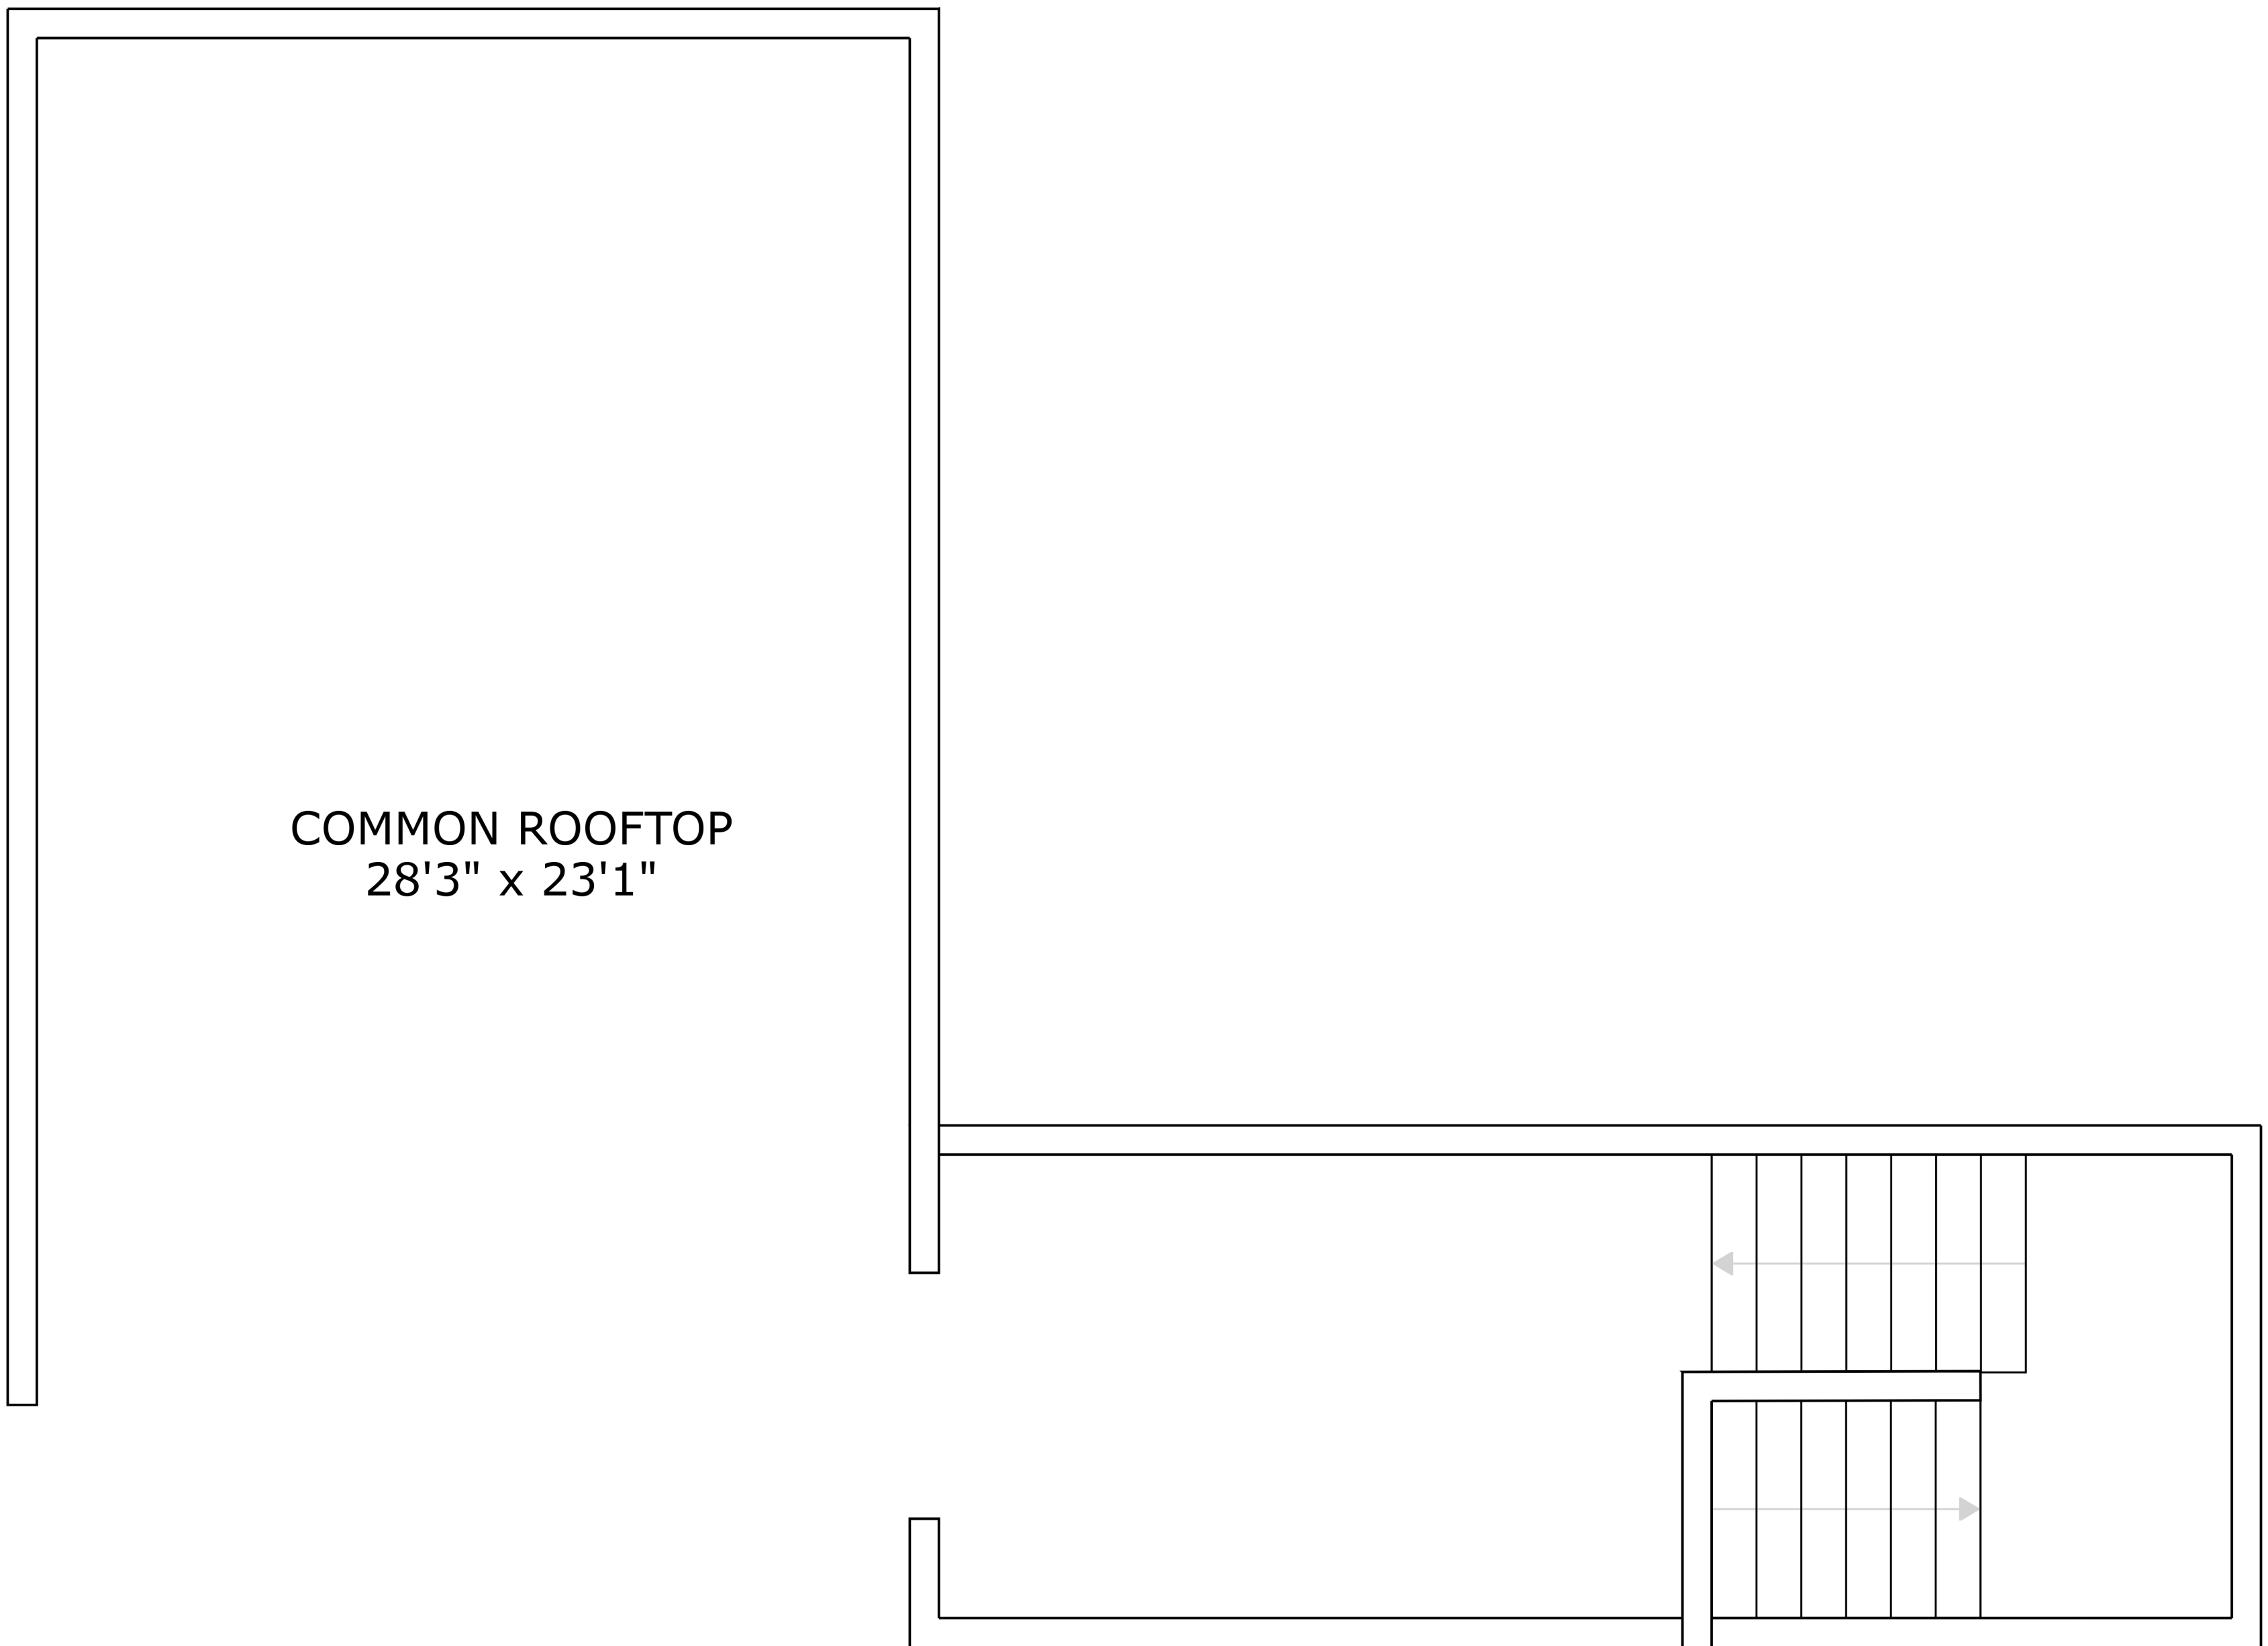

FLOOR 2

FLOOR 1

SIZES AND DIMENSIONS ARE APPROXIMATE, ACTUAL MAY VARY.

COMMON ROOFTOP
28'3" x 23'1"

SIZES AND DIMENSIONS ARE APPROXIMATE, ACTUAL MAY VARY.

SIZES AND DIMENSIONS ARE APPROXIMATE, ACTUAL MAY VARY.