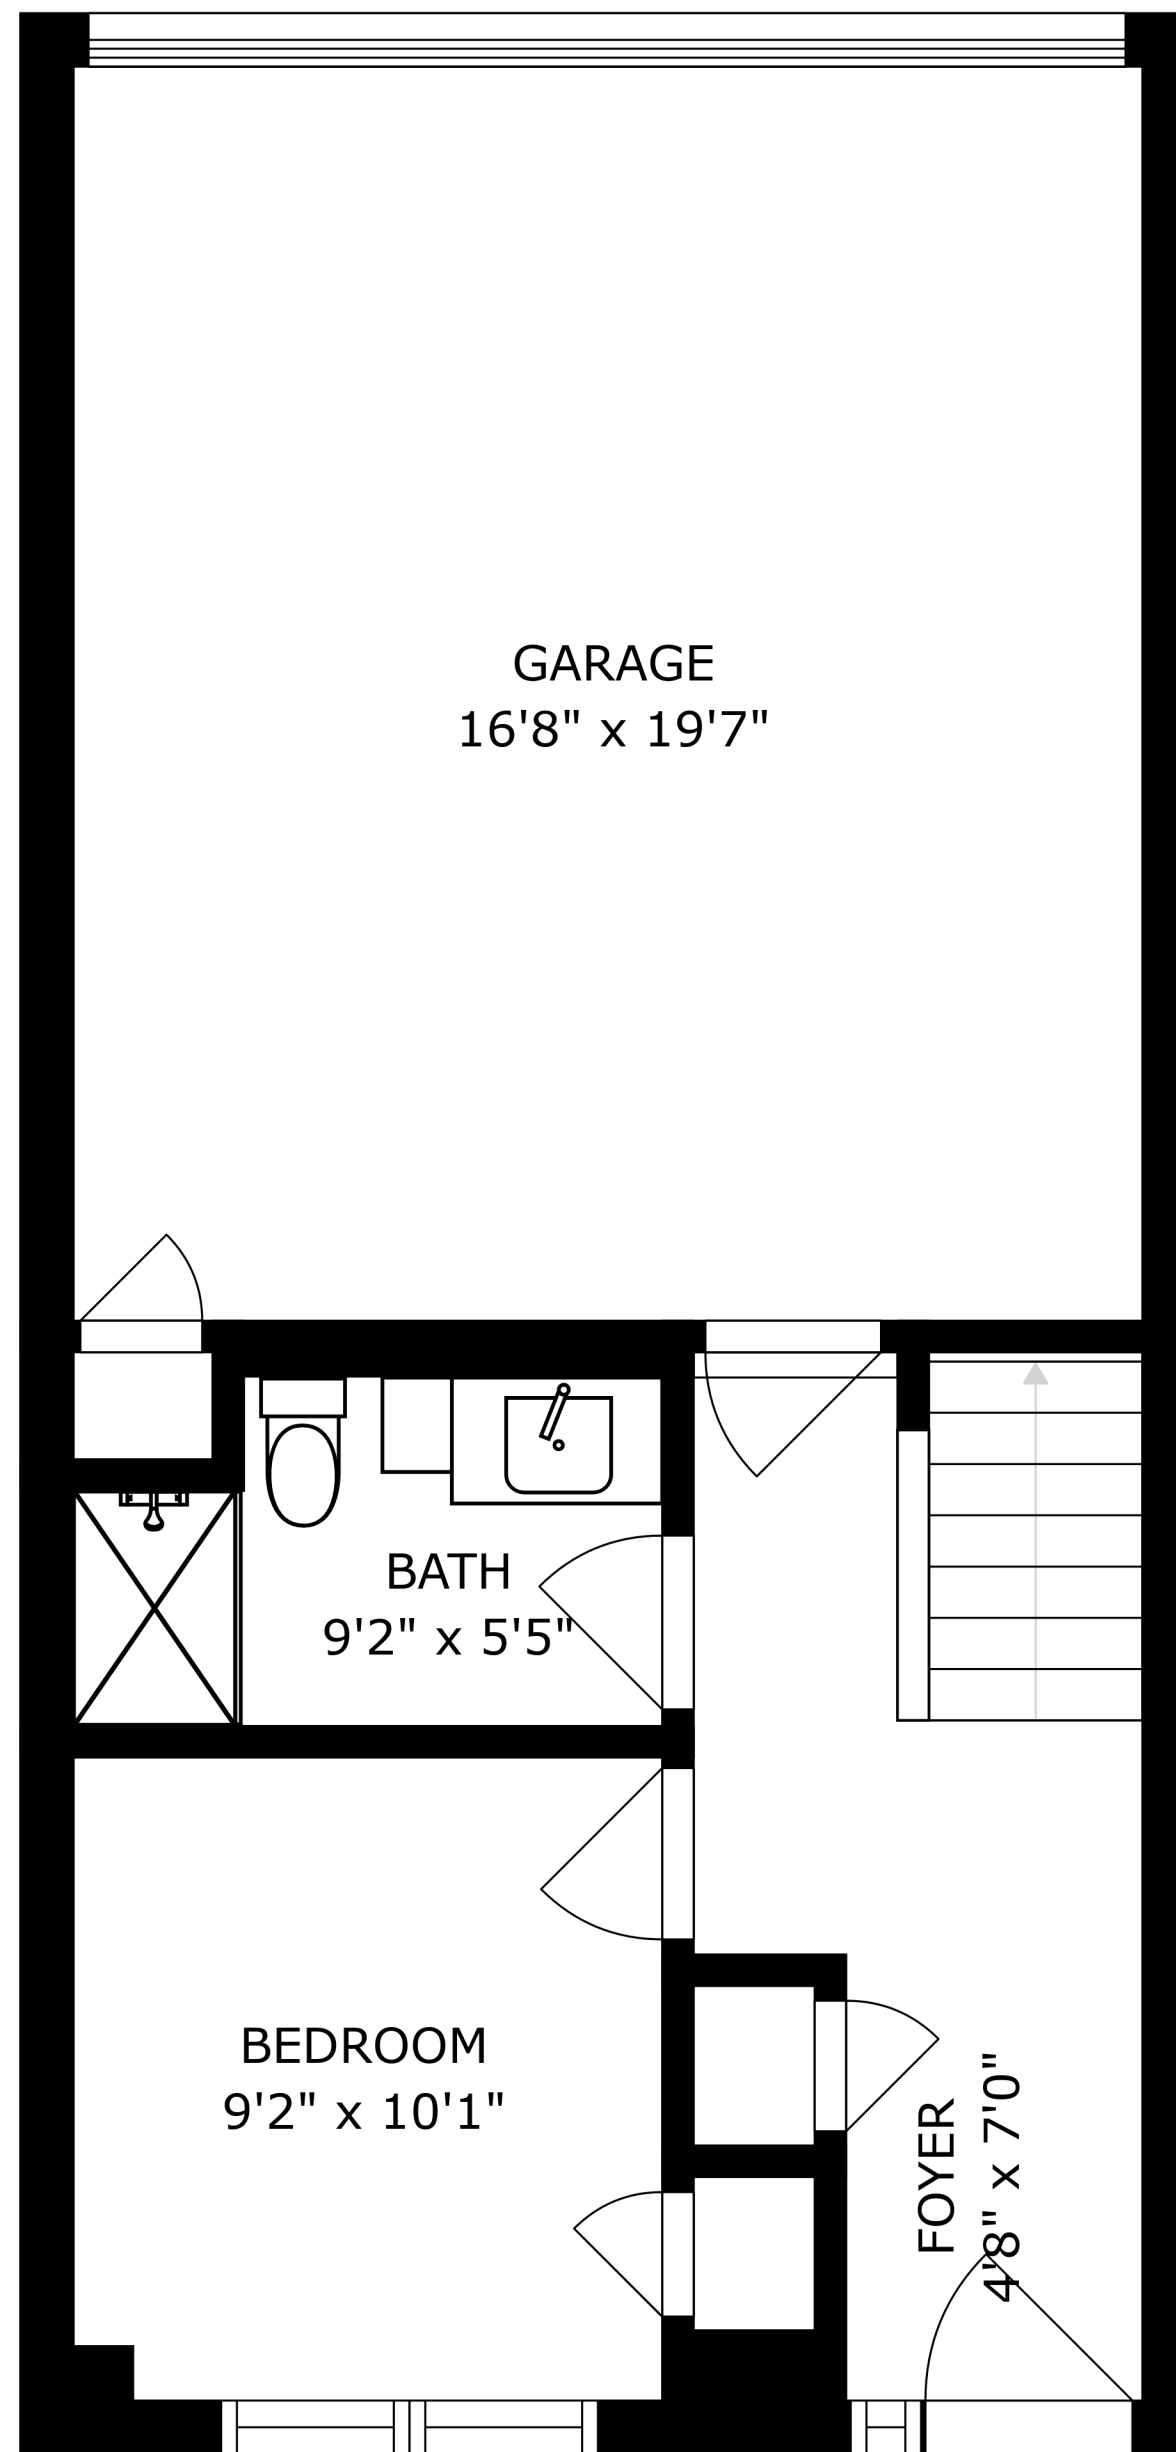

FLOOR 1

FLOOR 2

FLOOR 3

FLOOR 4

FAMILY ROOM
13'9" x 14'8"

ROOF-TOP DECK
15'8" x 15'5"

SIZES AND DIMENSIONS ARE APPROXIMATE, ACTUAL MAY VARY.

SIZES AND DIMENSIONS ARE APPROXIMATE, ACTUAL MAY VARY.

SIZES AND DIMENSIONS ARE APPROXIMATE, ACTUAL MAY VARY.