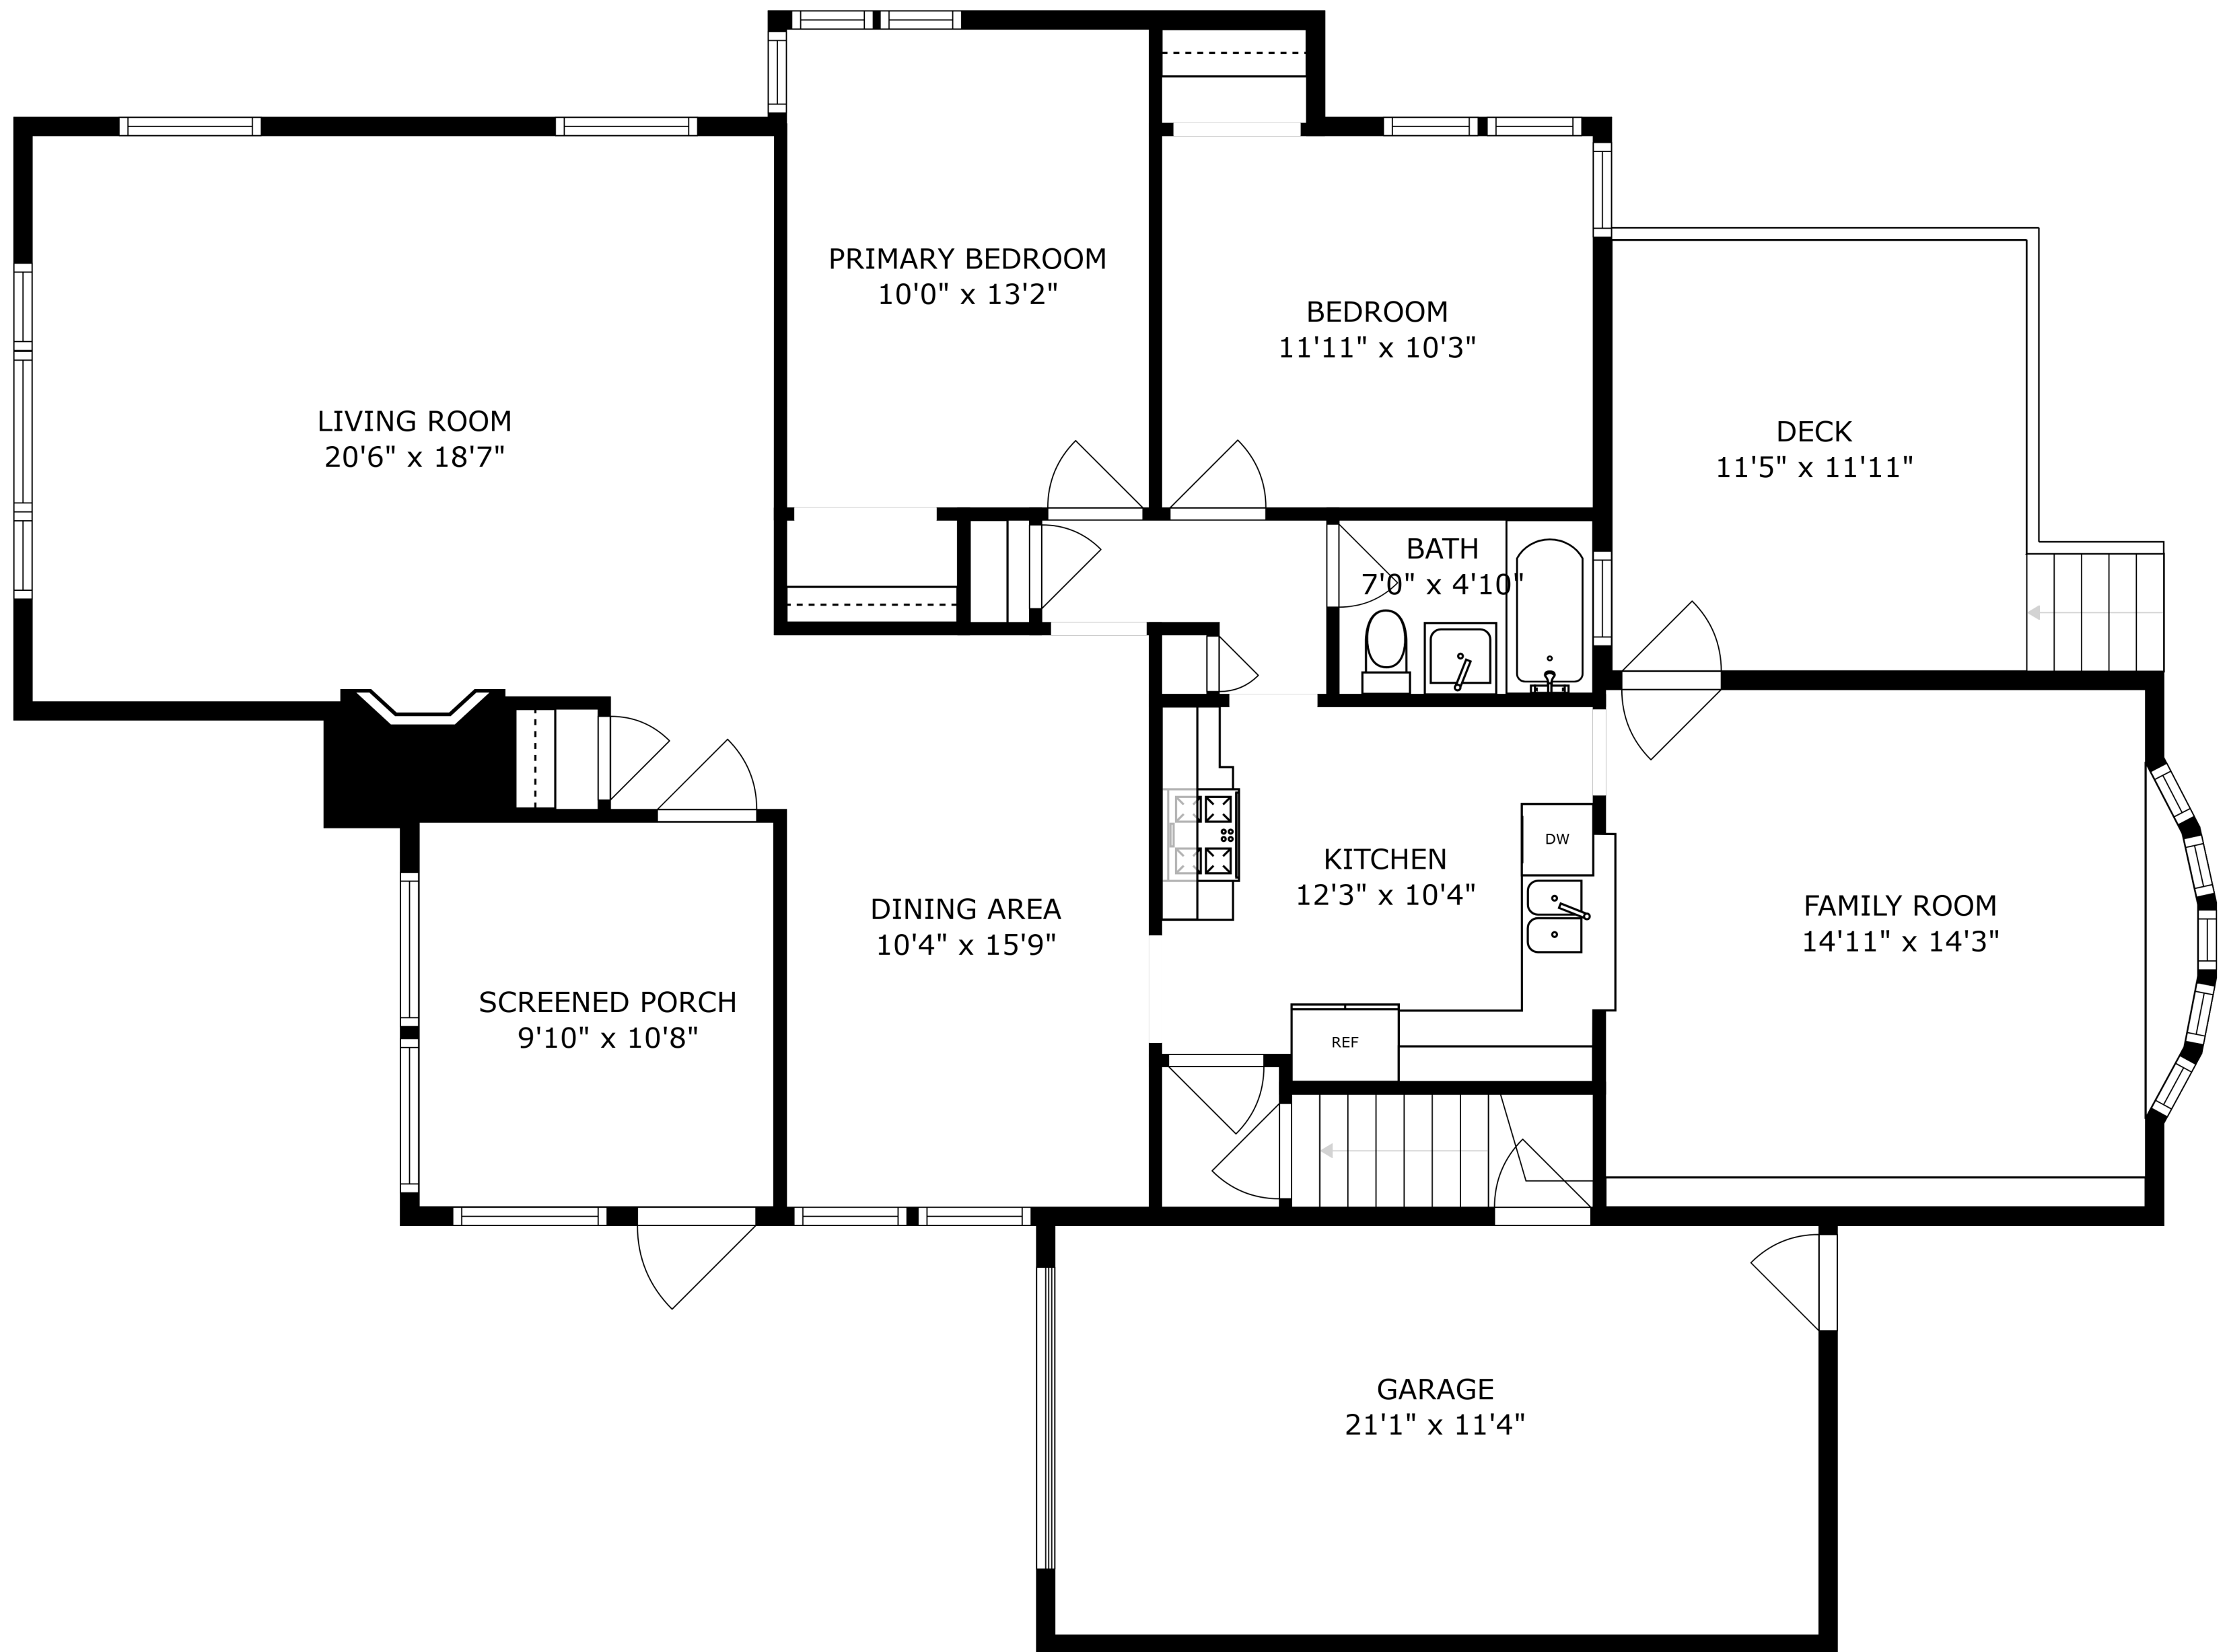

SIZES AND DIMENSIONS ARE APPROXIMATE, ACTUAL MAY VARY.

SIZES AND DIMENSIONS ARE APPROXIMATE, ACTUAL MAY VARY.

UNFINISHED BASEMENT

RECREATION ROOM  
13'9" x 29'0"

LAUNDRY  
7'10" x 15'4"

BATH  
7'10" x 4'4"

STORAGE  
18'8" x 3'1"