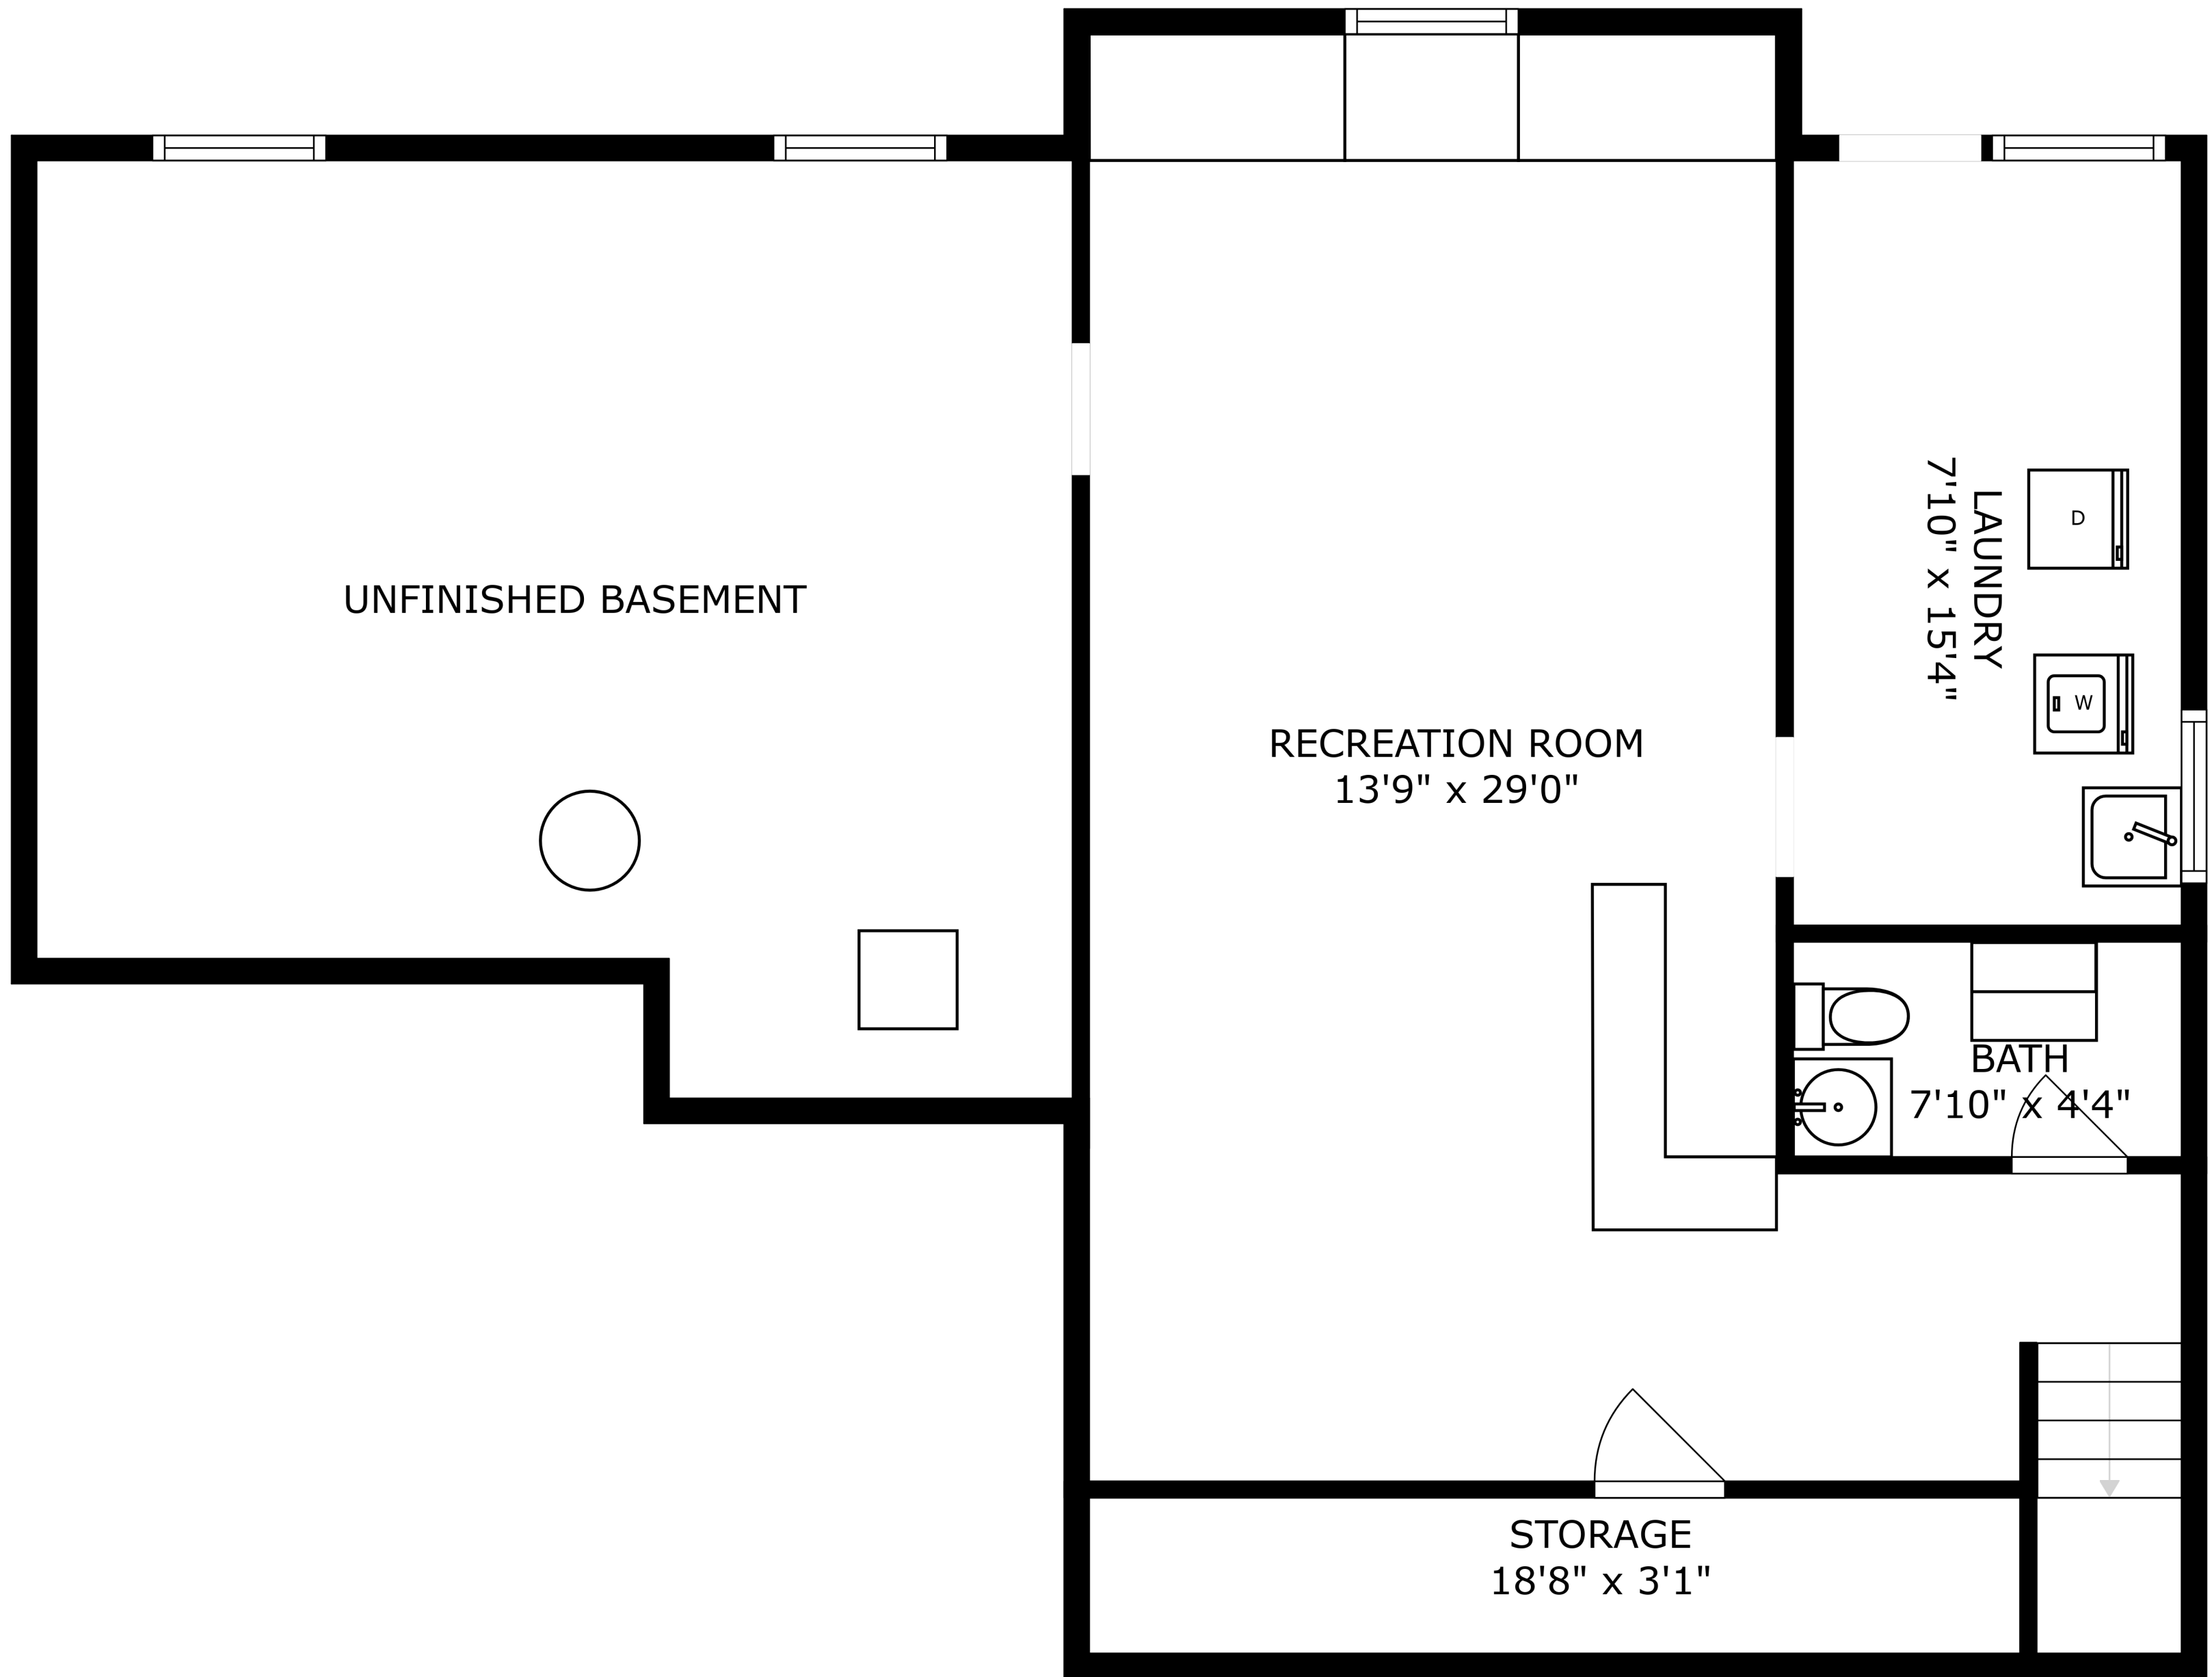

SIZES AND DIMENSIONS ARE APPROXIMATE, ACTUAL MAY VARY.

SIZES AND DIMENSIONS ARE APPROXIMATE, ACTUAL MAY VARY.

UNFINISHED BASEMENT

RECREATION ROOM  
13'9" x 29'0"

LAUNDRY  
7'10" x 15'4"

BATH  
7'10" x 4'4"

STORAGE  
18'8" x 3'1"