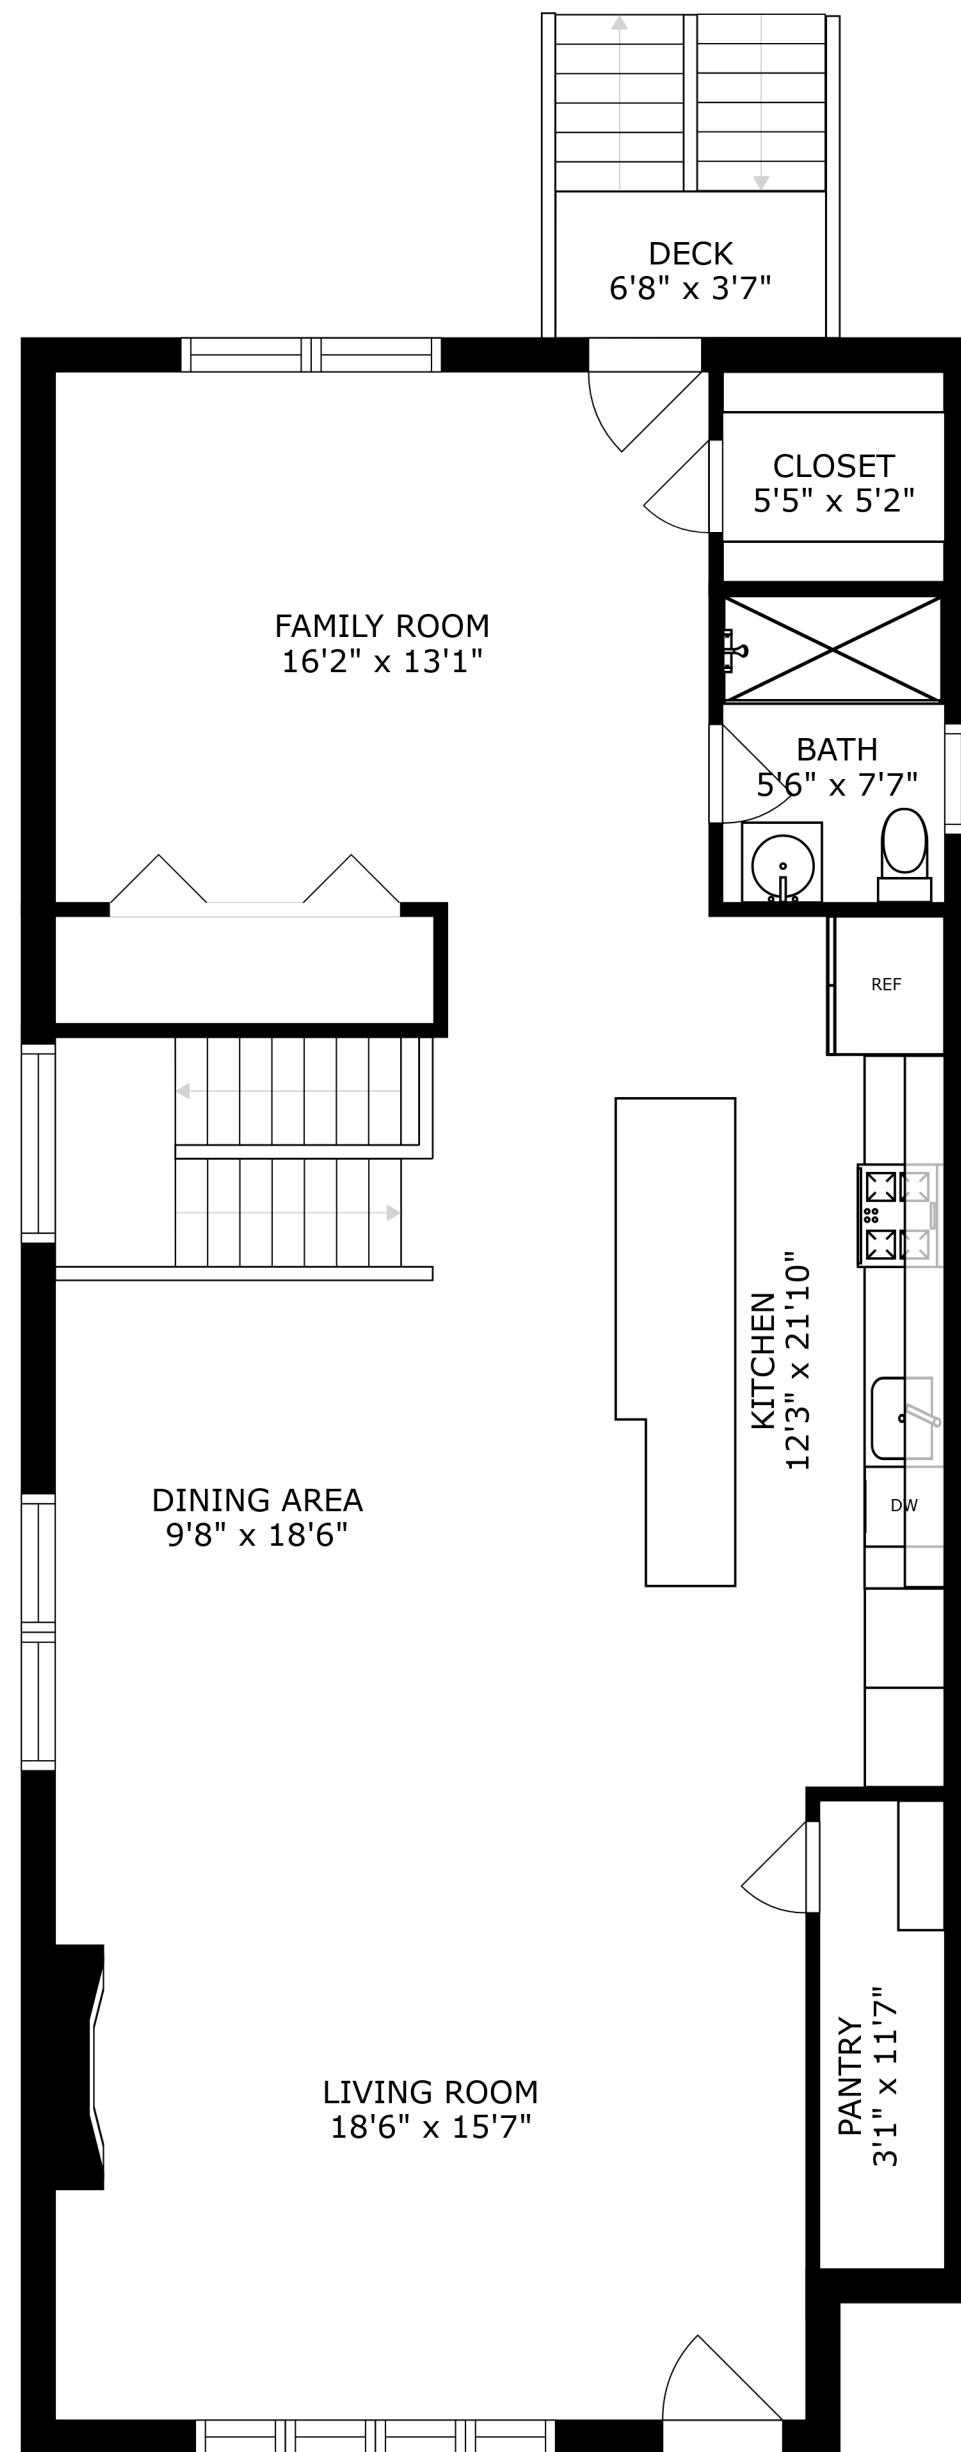

SIZES AND DIMENSIONS ARE APPROXIMATE, ACTUAL MAY VARY.

DECK
16'4" x 18'11"

SIZES AND DIMENSIONS ARE APPROXIMATE, ACTUAL MAY VARY.

SIZES AND DIMENSIONS ARE APPROXIMATE, ACTUAL MAY VARY.

SIZES AND DIMENSIONS ARE APPROXIMATE, ACTUAL MAY VARY.