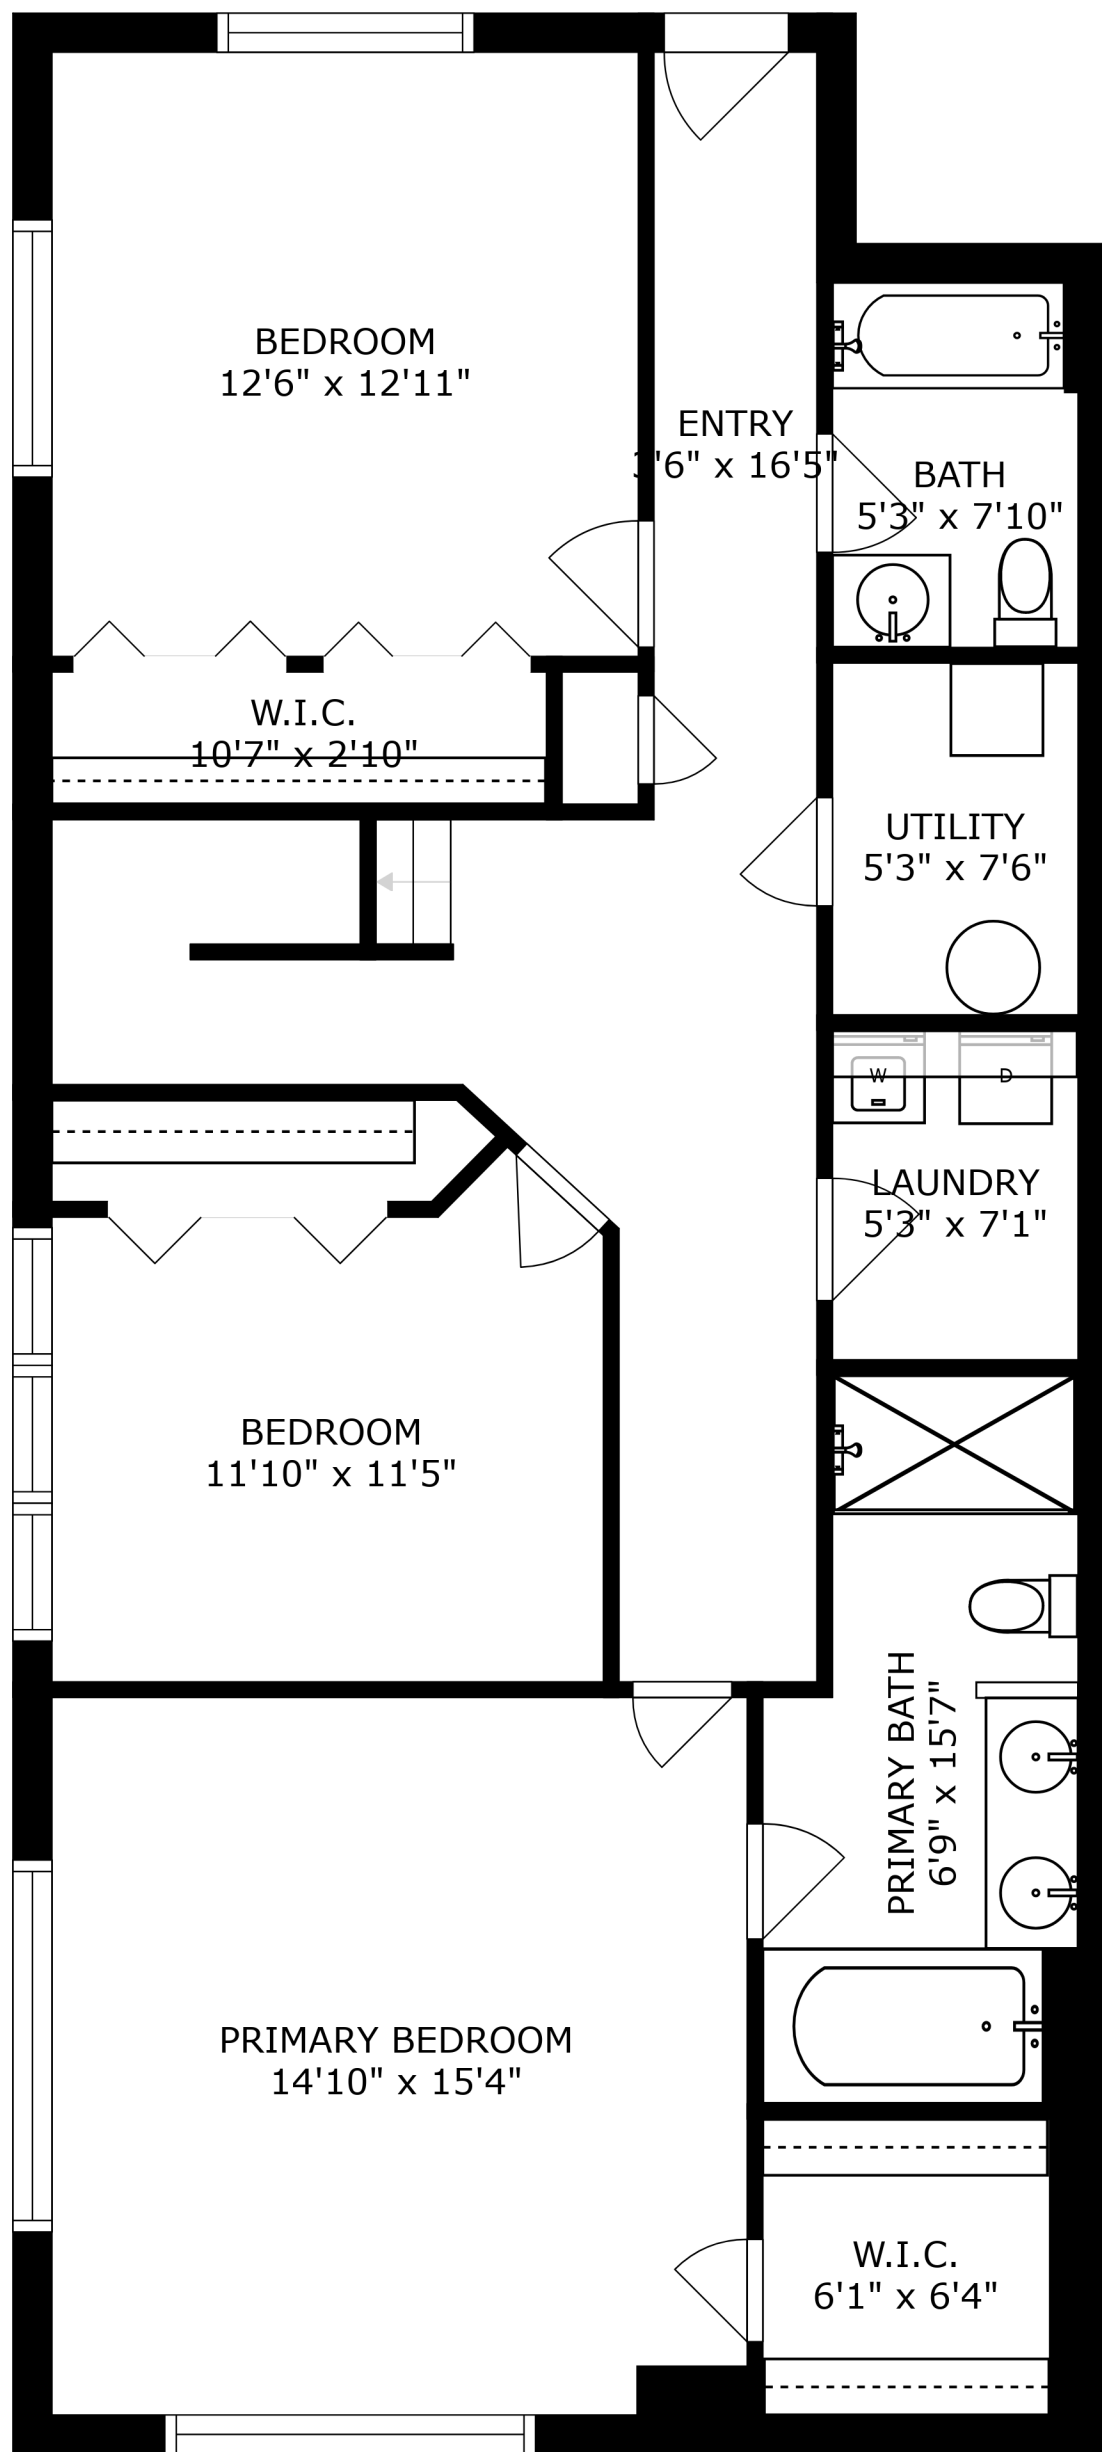

SIZES AND DIMENSIONS ARE APPROXIMATE, ACTUAL MAY VARY.

DECK
16'4" x 18'11"

SIZES AND DIMENSIONS ARE APPROXIMATE, ACTUAL MAY VARY.

SIZES AND DIMENSIONS ARE APPROXIMATE, ACTUAL MAY VARY.

SIZES AND DIMENSIONS ARE APPROXIMATE, ACTUAL MAY VARY.