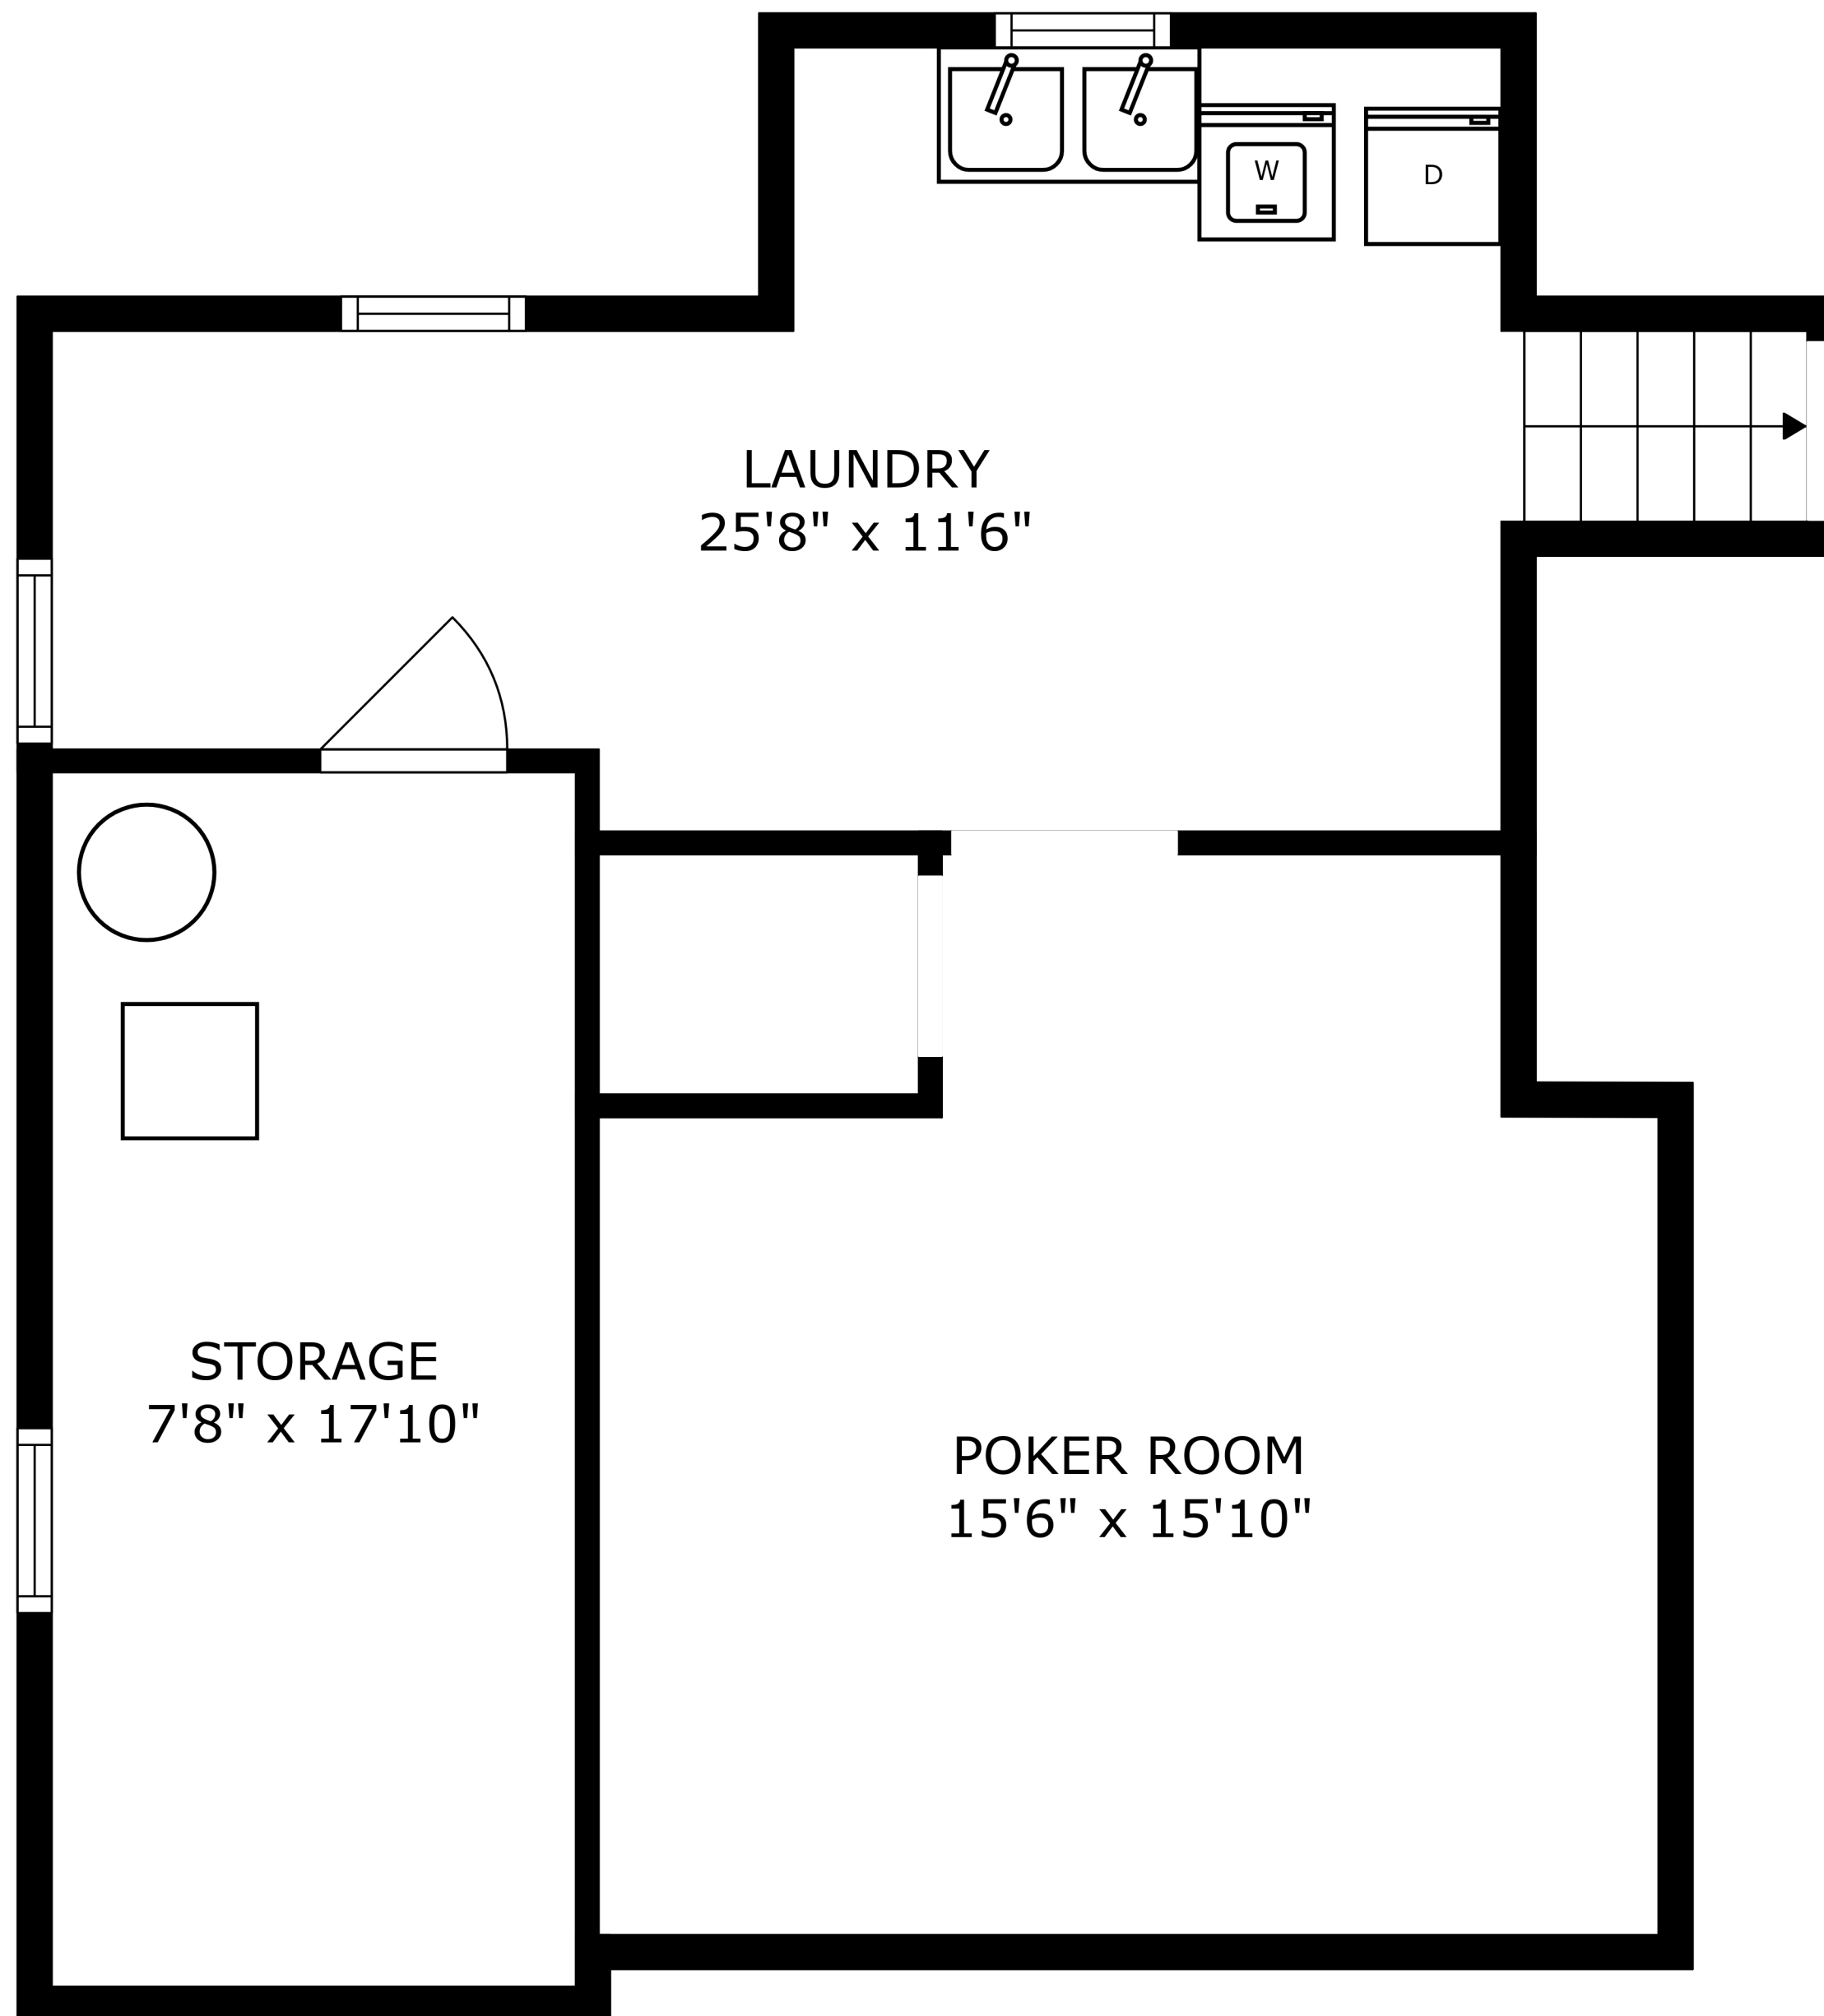

SIZES AND DIMENSIONS ARE APPROXIMATE, ACTUAL MAY VARY.

SIZES AND DIMENSIONS ARE APPROXIMATE, ACTUAL MAY VARY.

SIZES AND DIMENSIONS ARE APPROXIMATE, ACTUAL MAY VARY.

SIZES AND DIMENSIONS ARE APPROXIMATE, ACTUAL MAY VARY.

SIZES AND DIMENSIONS ARE APPROXIMATE, ACTUAL MAY VARY.

LAUNDRY
25'8" x 11'6"

STORAGE
7'8" x 17'10"

POKER ROOM
15'6" x 15'10"