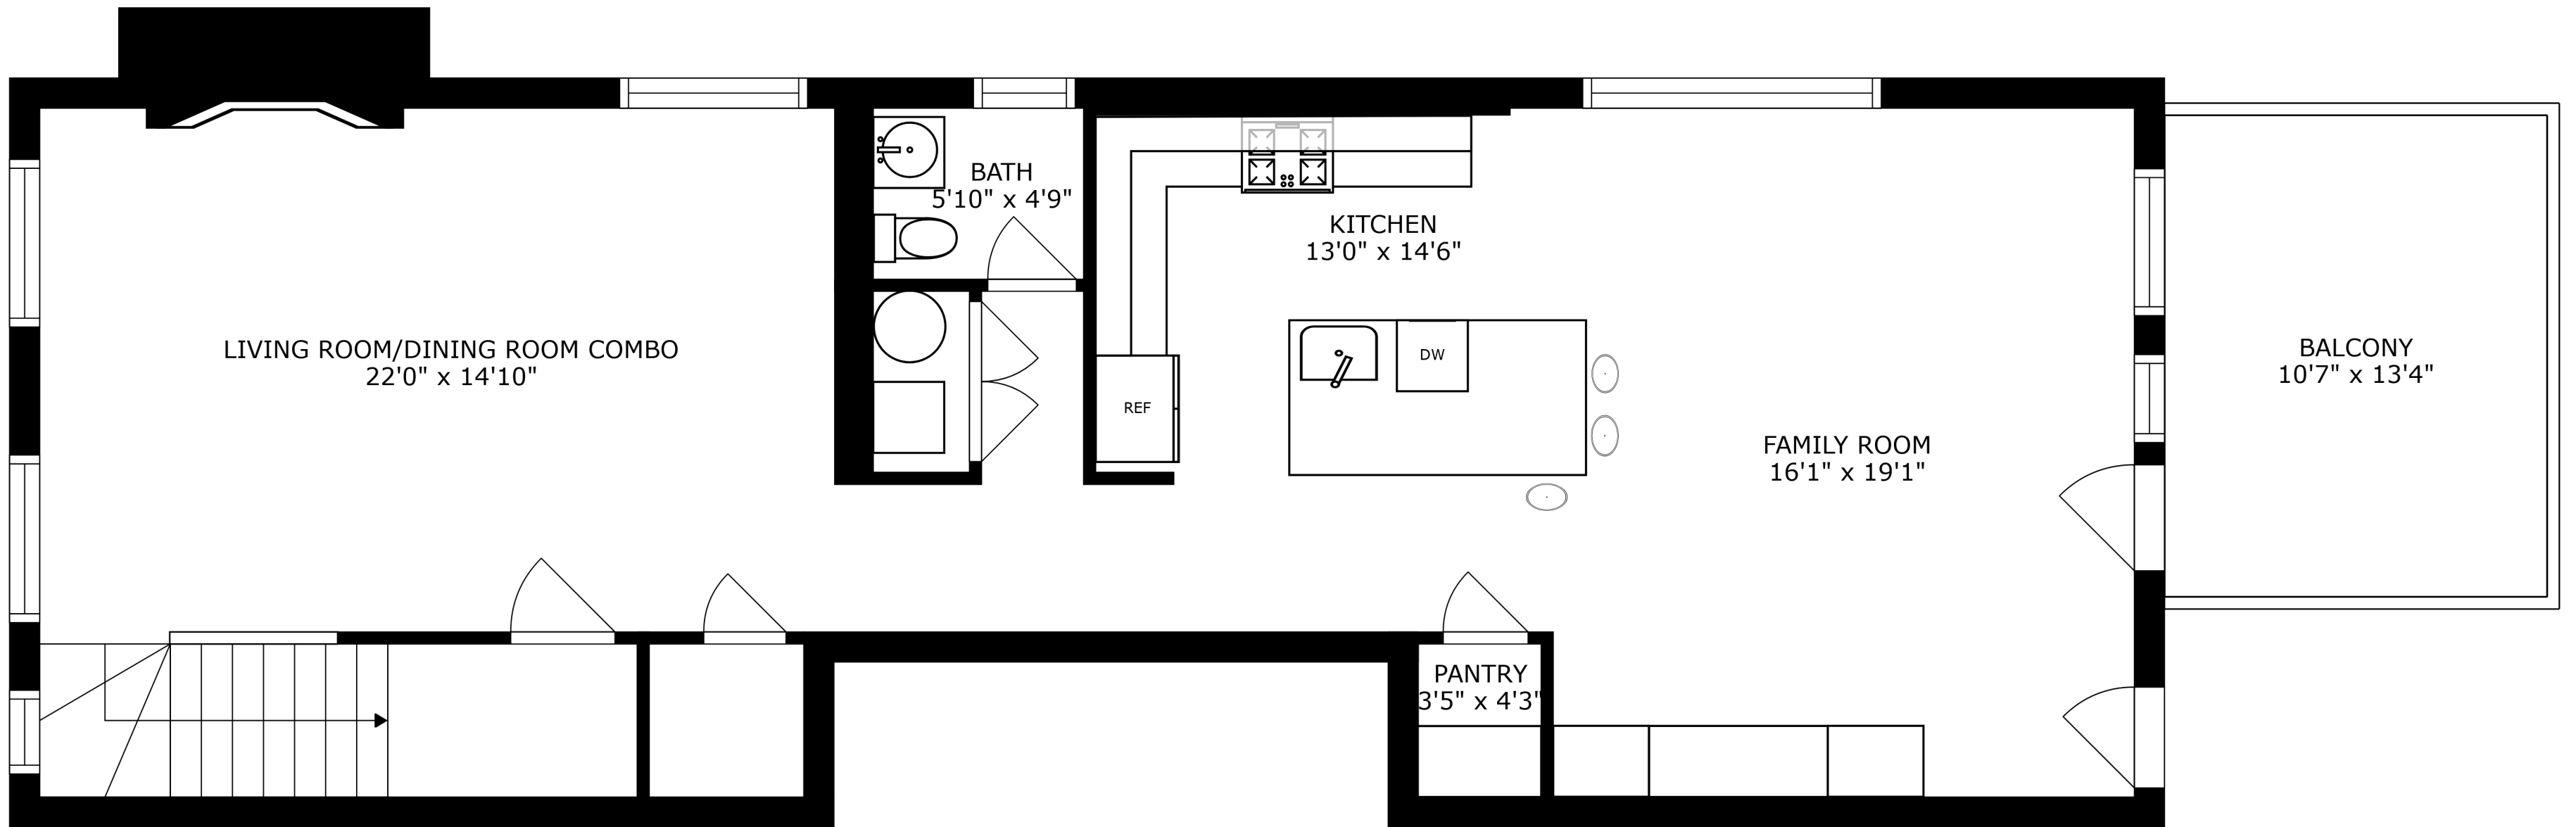

SIZES AND DIMENSIONS ARE APPROXIMATE, ACTUAL MAY VARY.

TERRACE
49'5" x 19'7"

SIZES AND DIMENSIONS ARE APPROXIMATE, ACTUAL MAY VARY.

SIZES AND DIMENSIONS ARE APPROXIMATE, ACTUAL MAY VARY.

SIZES AND DIMENSIONS ARE APPROXIMATE, ACTUAL MAY VARY.