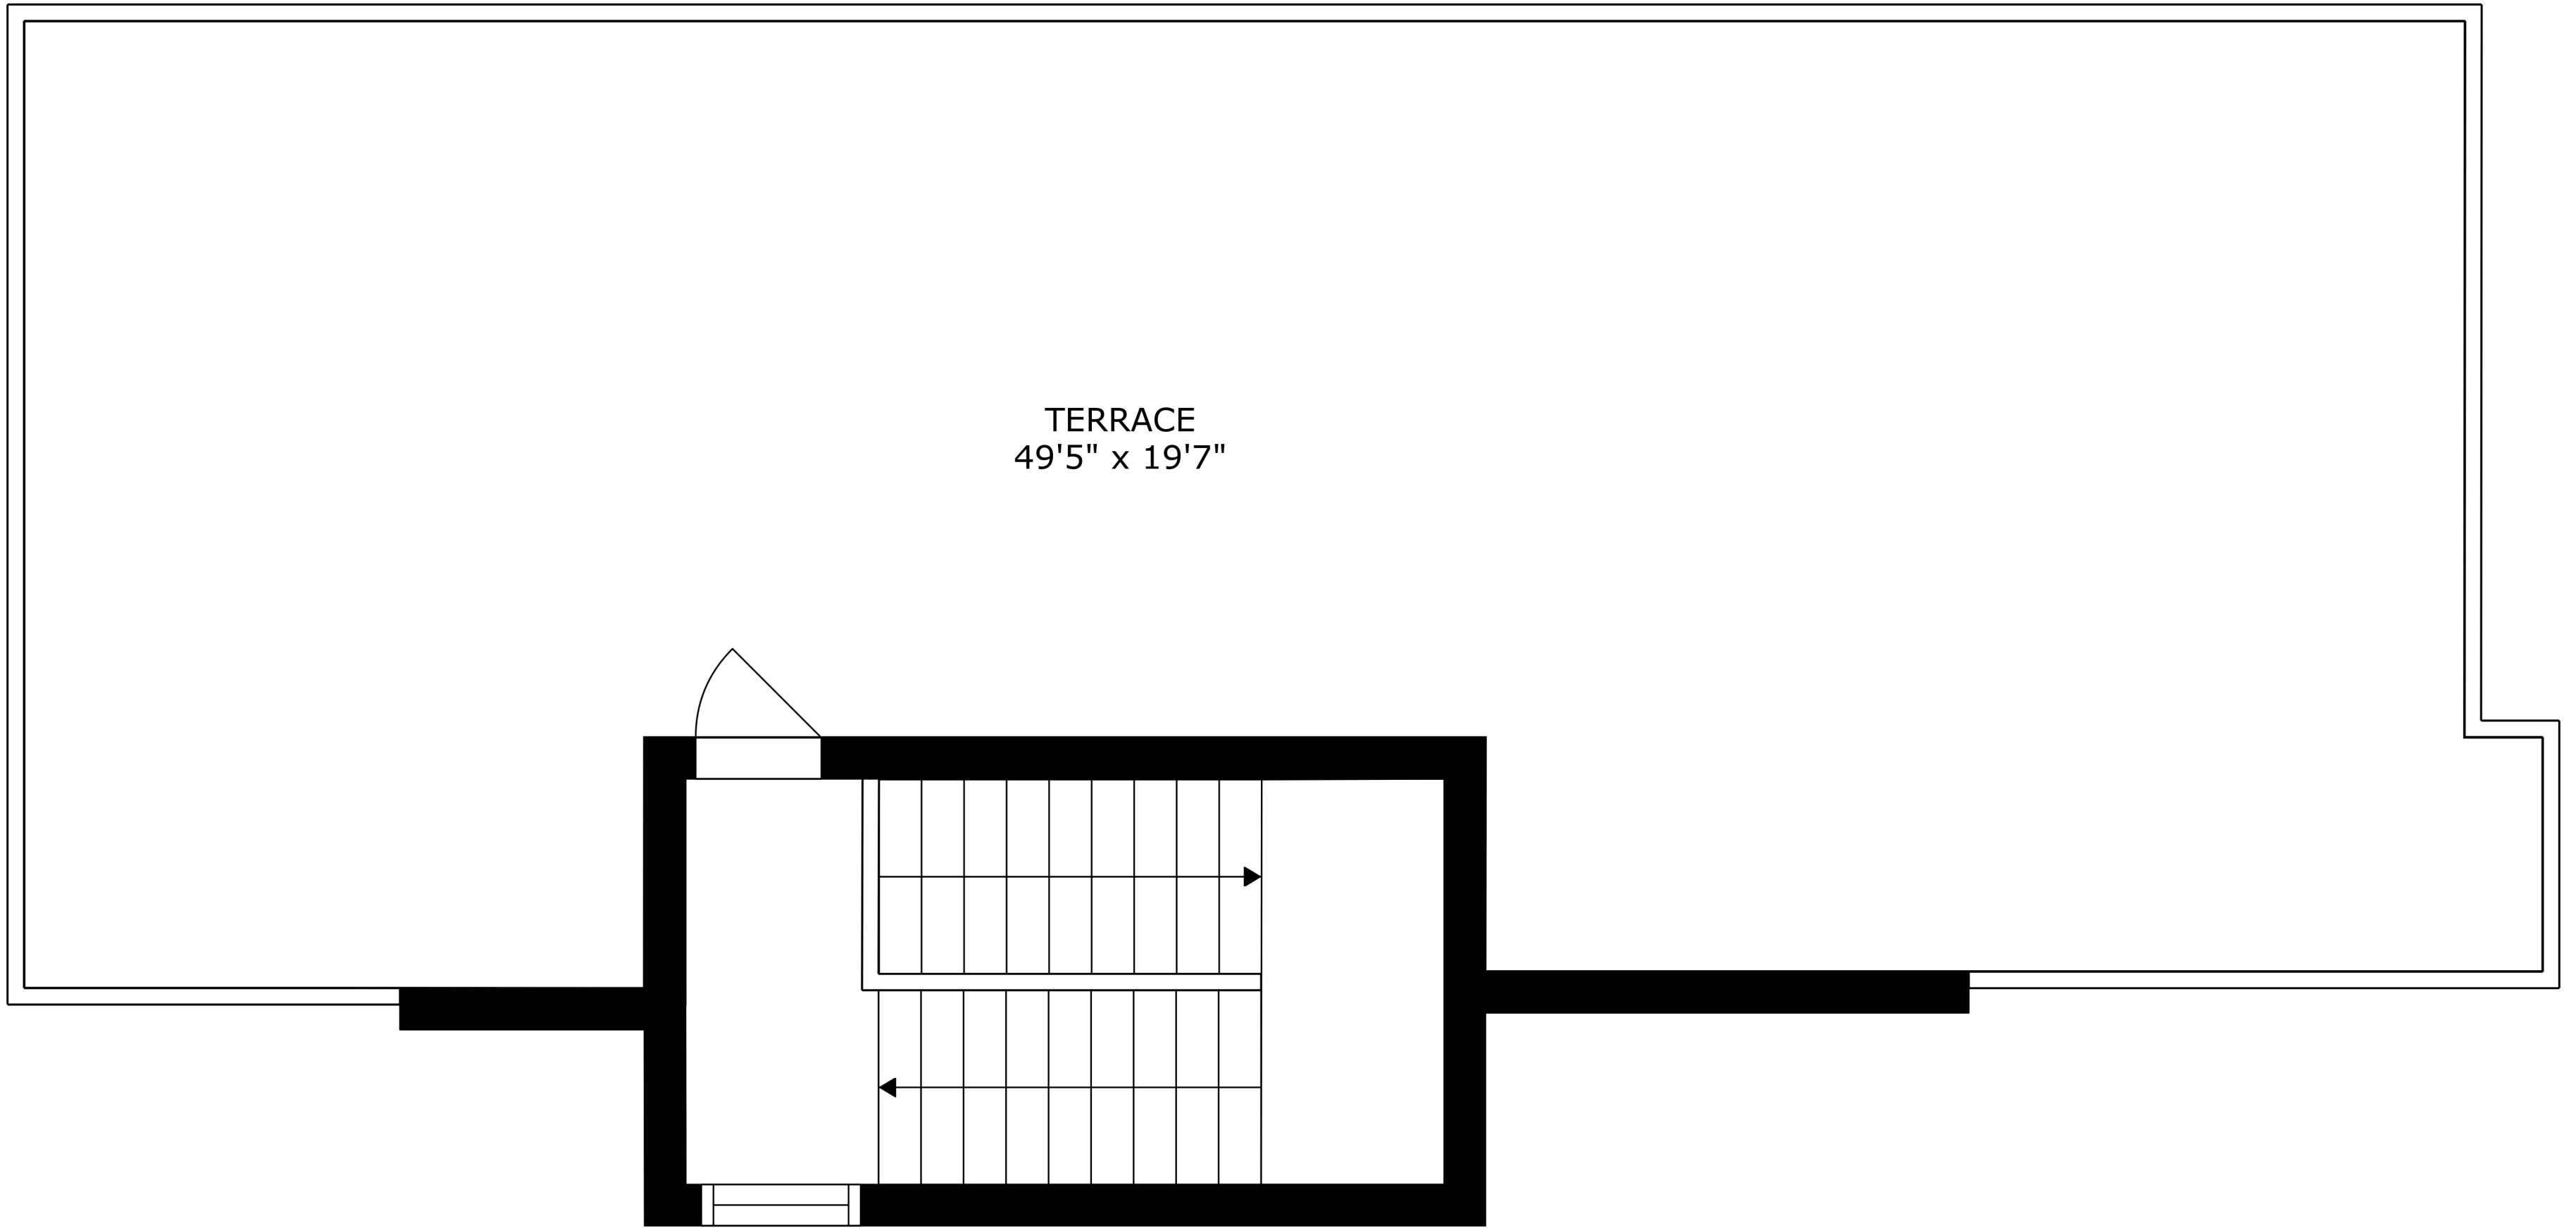

SIZES AND DIMENSIONS ARE APPROXIMATE, ACTUAL MAY VARY.

TERRACE
49'5" x 19'7"

SIZES AND DIMENSIONS ARE APPROXIMATE, ACTUAL MAY VARY.

SIZES AND DIMENSIONS ARE APPROXIMATE, ACTUAL MAY VARY.

SIZES AND DIMENSIONS ARE APPROXIMATE, ACTUAL MAY VARY.