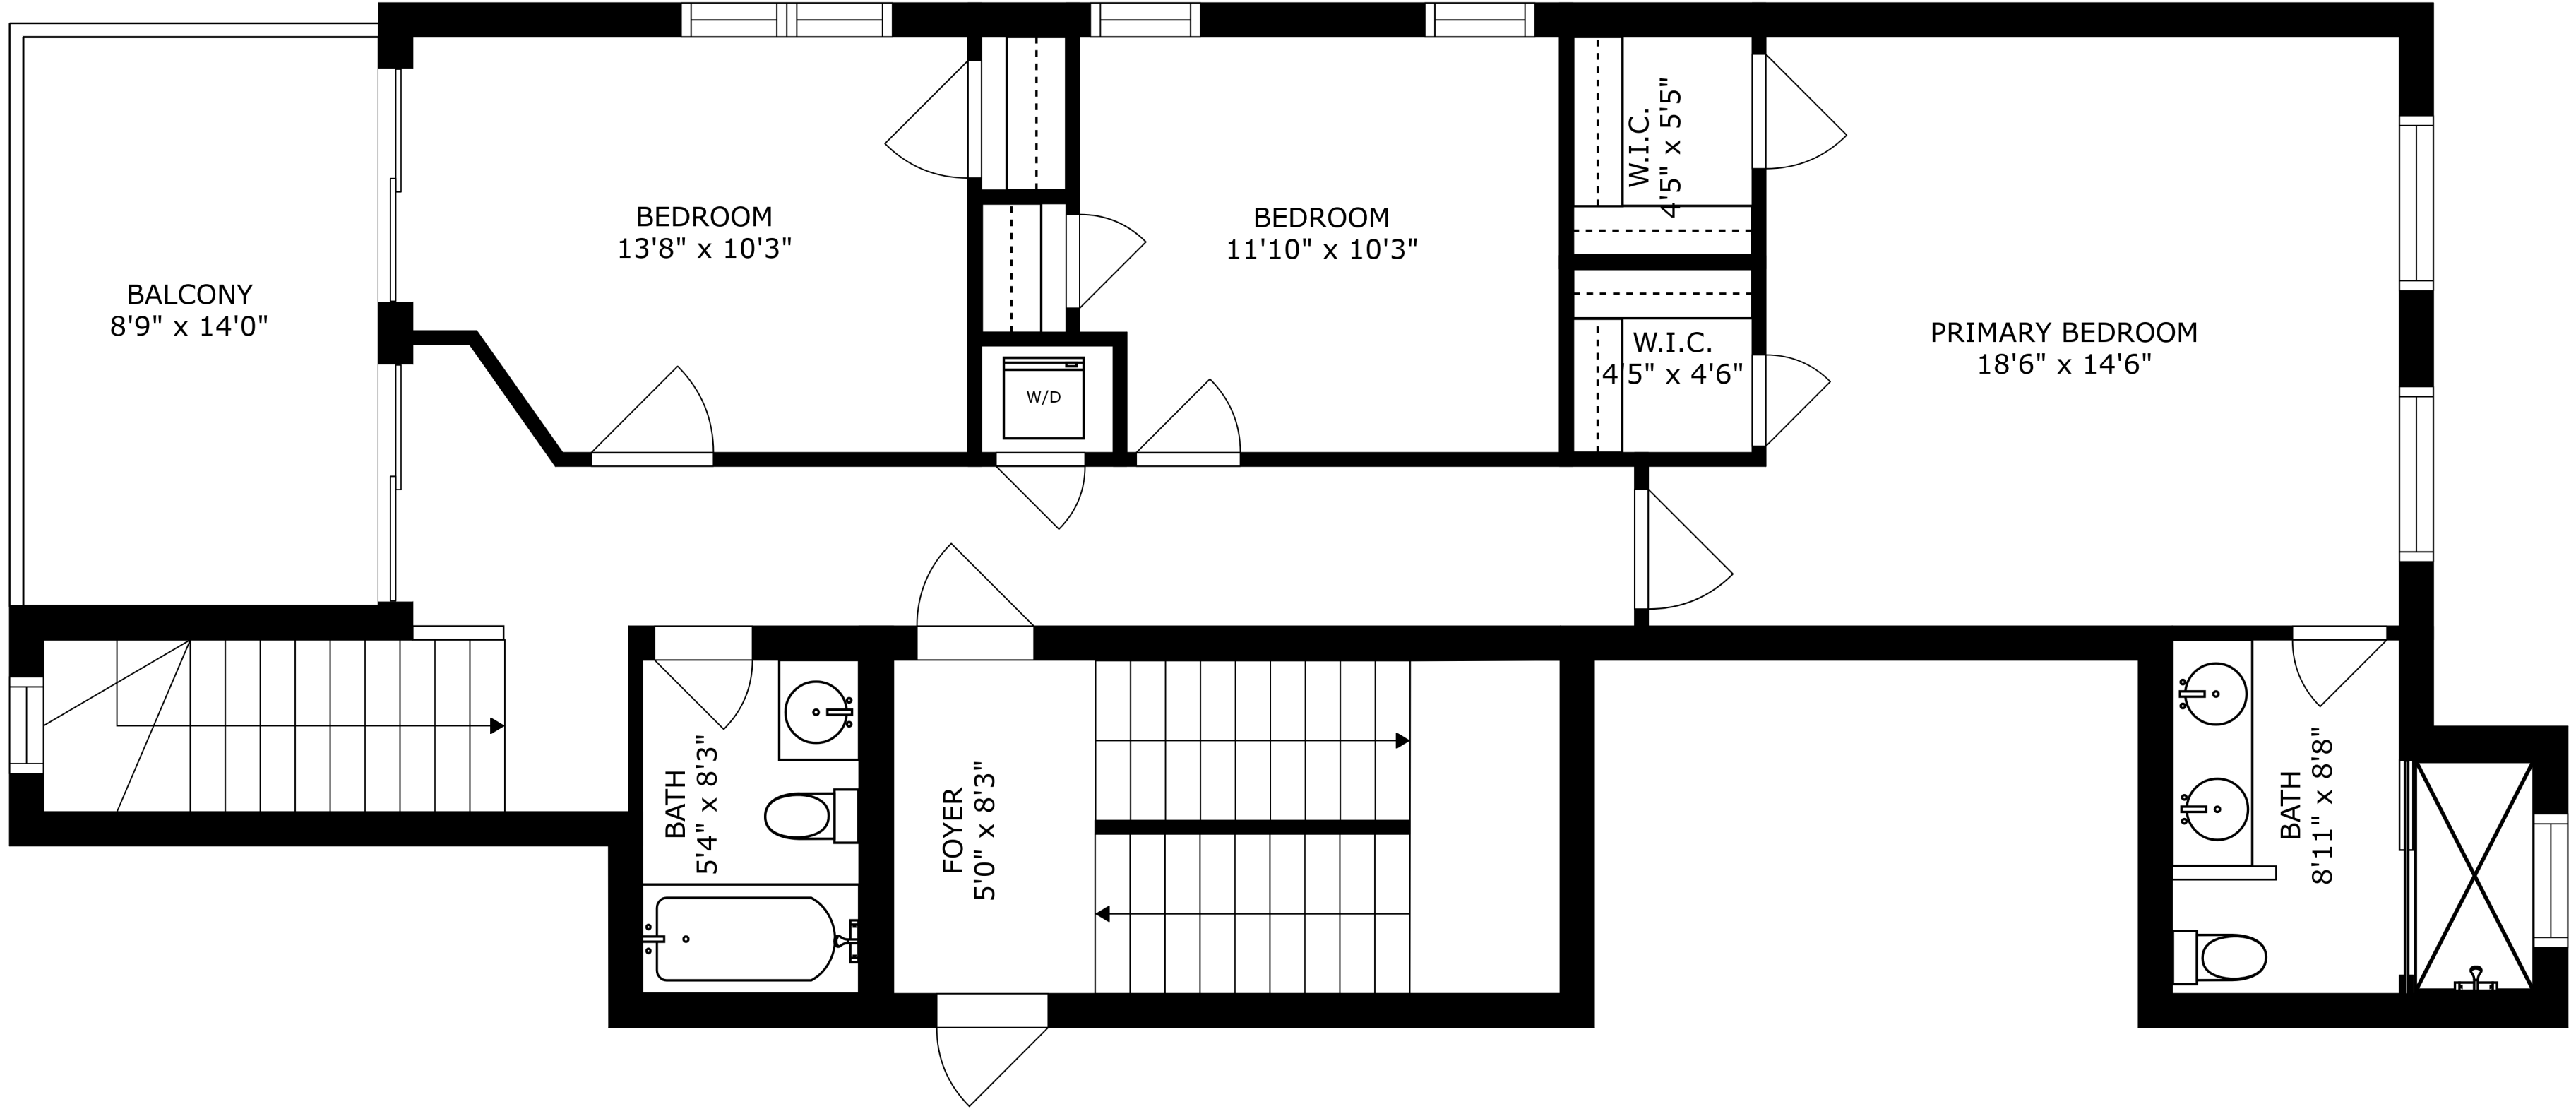

SIZES AND DIMENSIONS ARE APPROXIMATE, ACTUAL MAY VARY.

TERRACE
49'5" x 19'7"

SIZES AND DIMENSIONS ARE APPROXIMATE, ACTUAL MAY VARY.

SIZES AND DIMENSIONS ARE APPROXIMATE, ACTUAL MAY VARY.

SIZES AND DIMENSIONS ARE APPROXIMATE, ACTUAL MAY VARY.