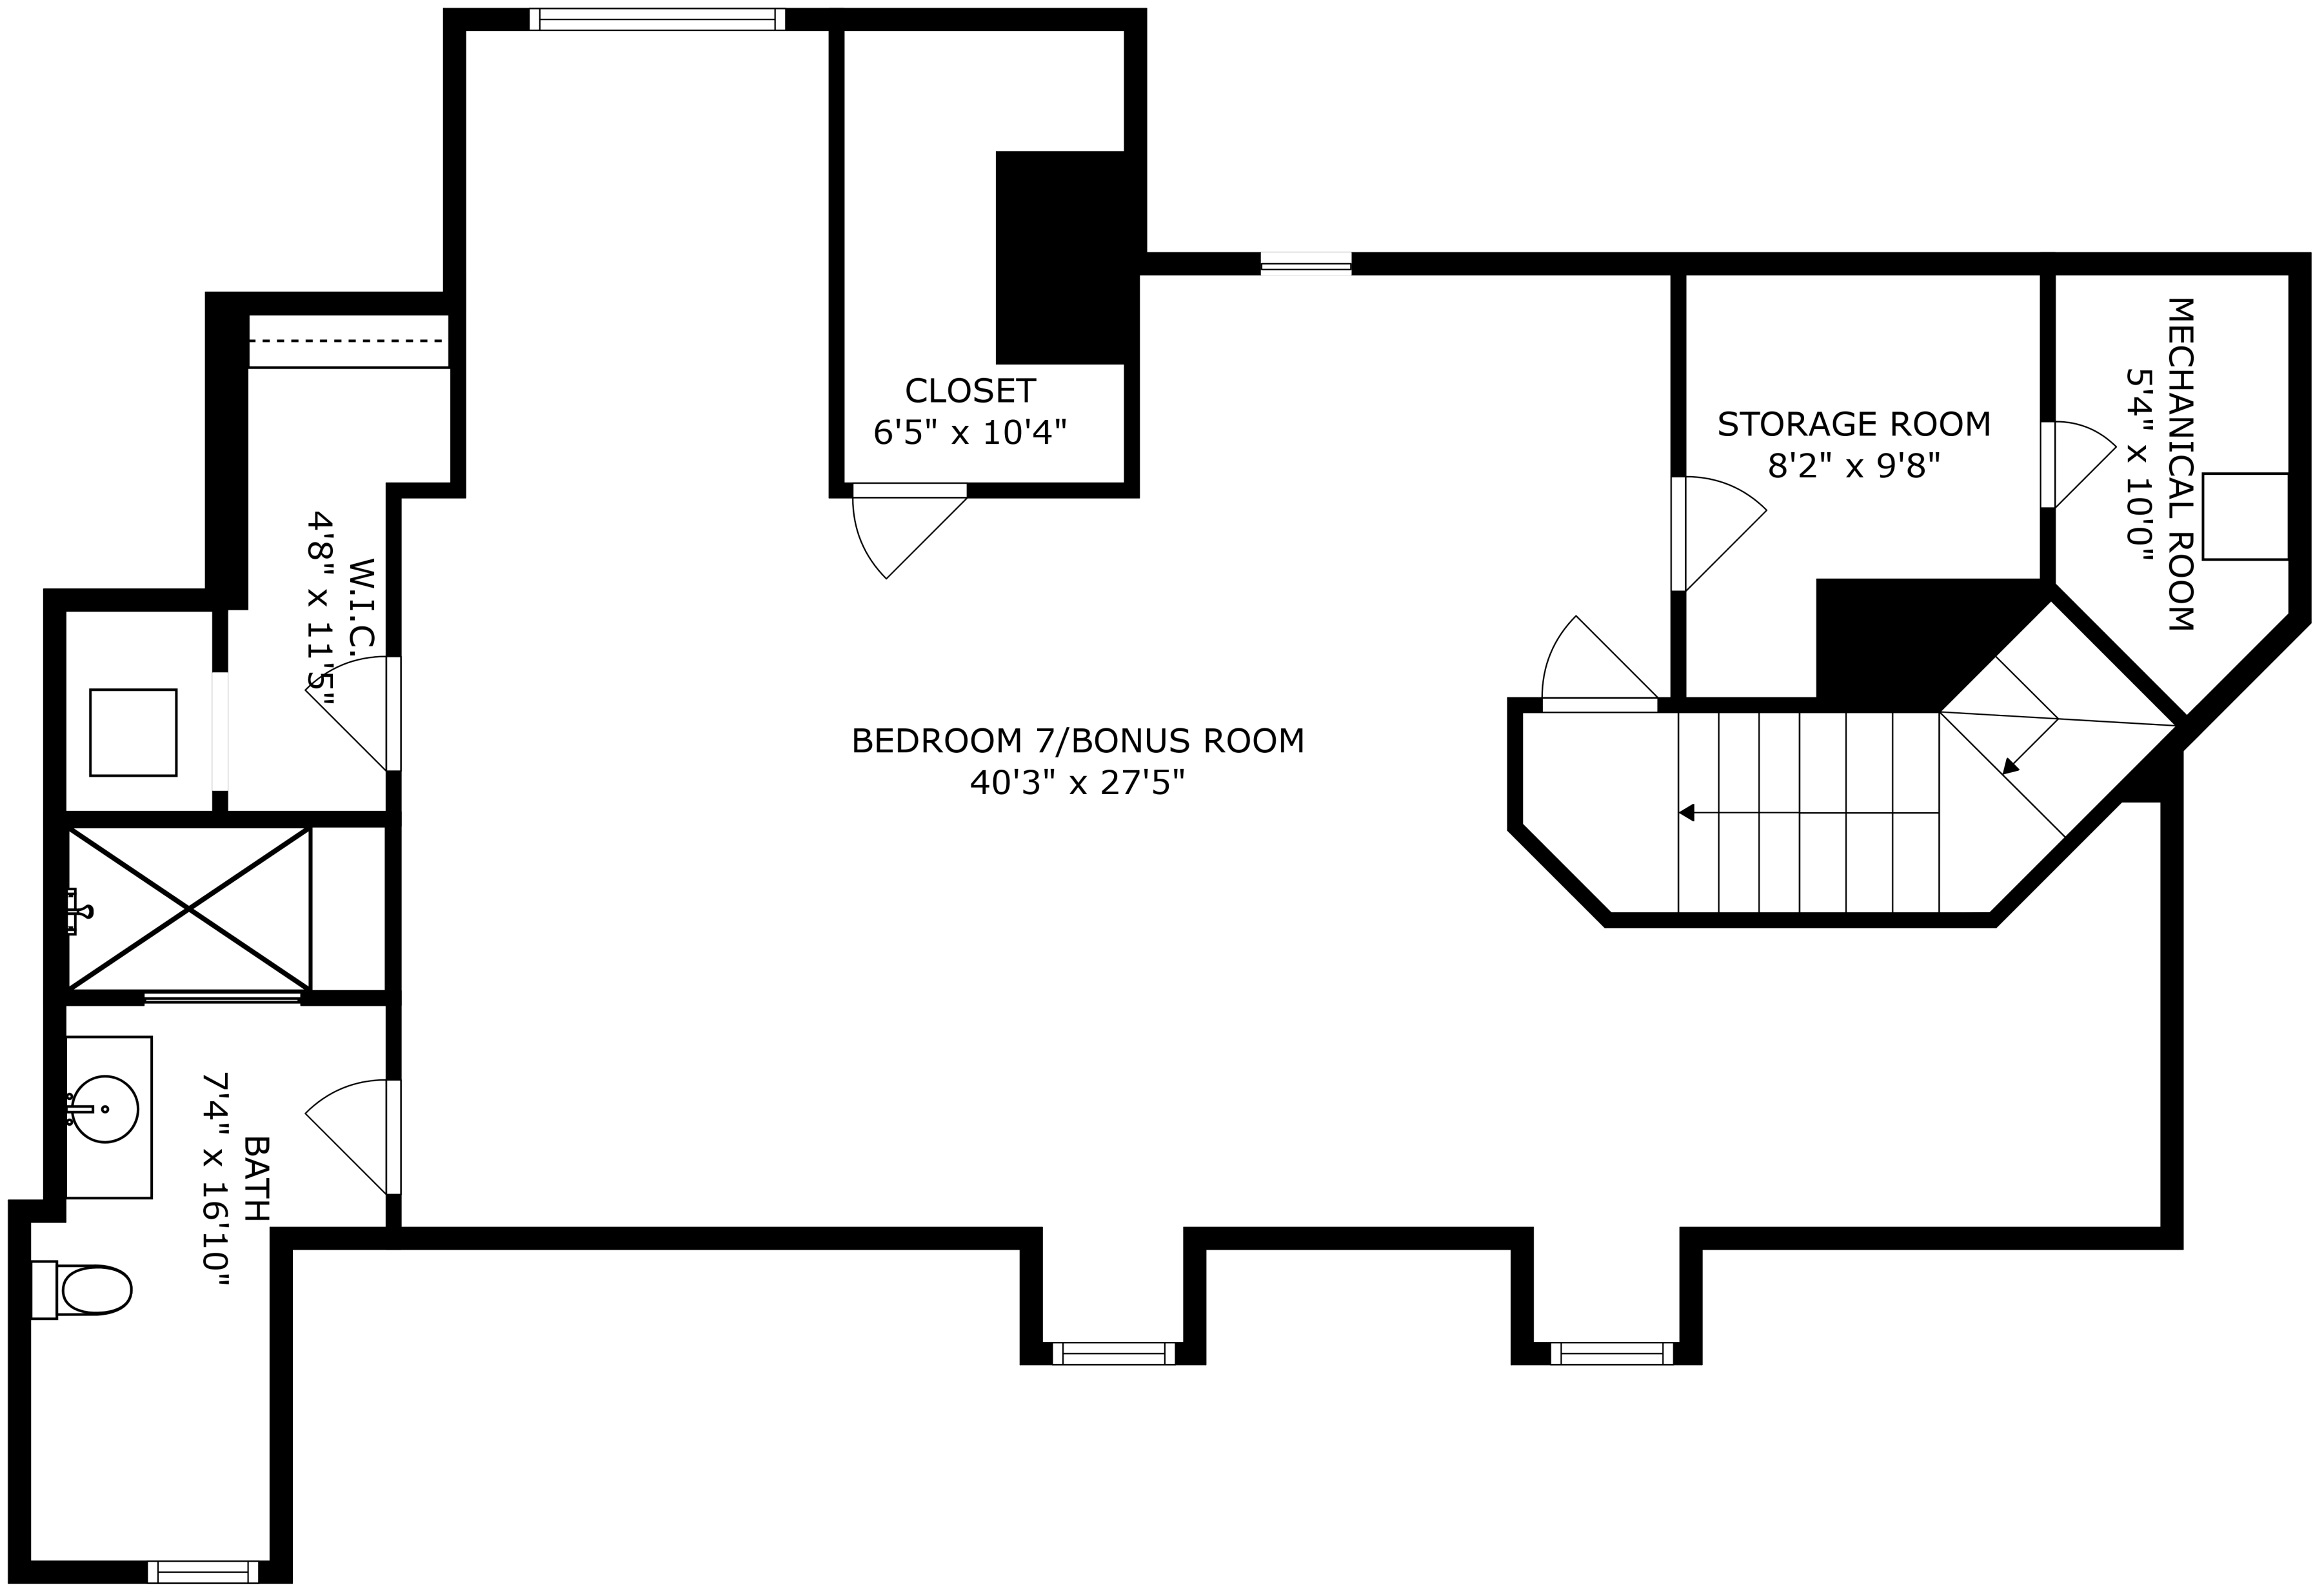

SIZES AND DIMENSIONS ARE APPROXIMATE, ACTUAL MAY VARY.

SIZES AND DIMENSIONS ARE APPROXIMATE, ACTUAL MAY VARY.

OPEN TO BELOW

ROOM
9'8" x 13'11"

SIZES AND DIMENSIONS ARE APPROXIMATE, ACTUAL MAY VARY.

SIZES AND DIMENSIONS ARE APPROXIMATE, ACTUAL MAY VARY.

SIZES AND DIMENSIONS ARE APPROXIMATE, ACTUAL MAY VARY.