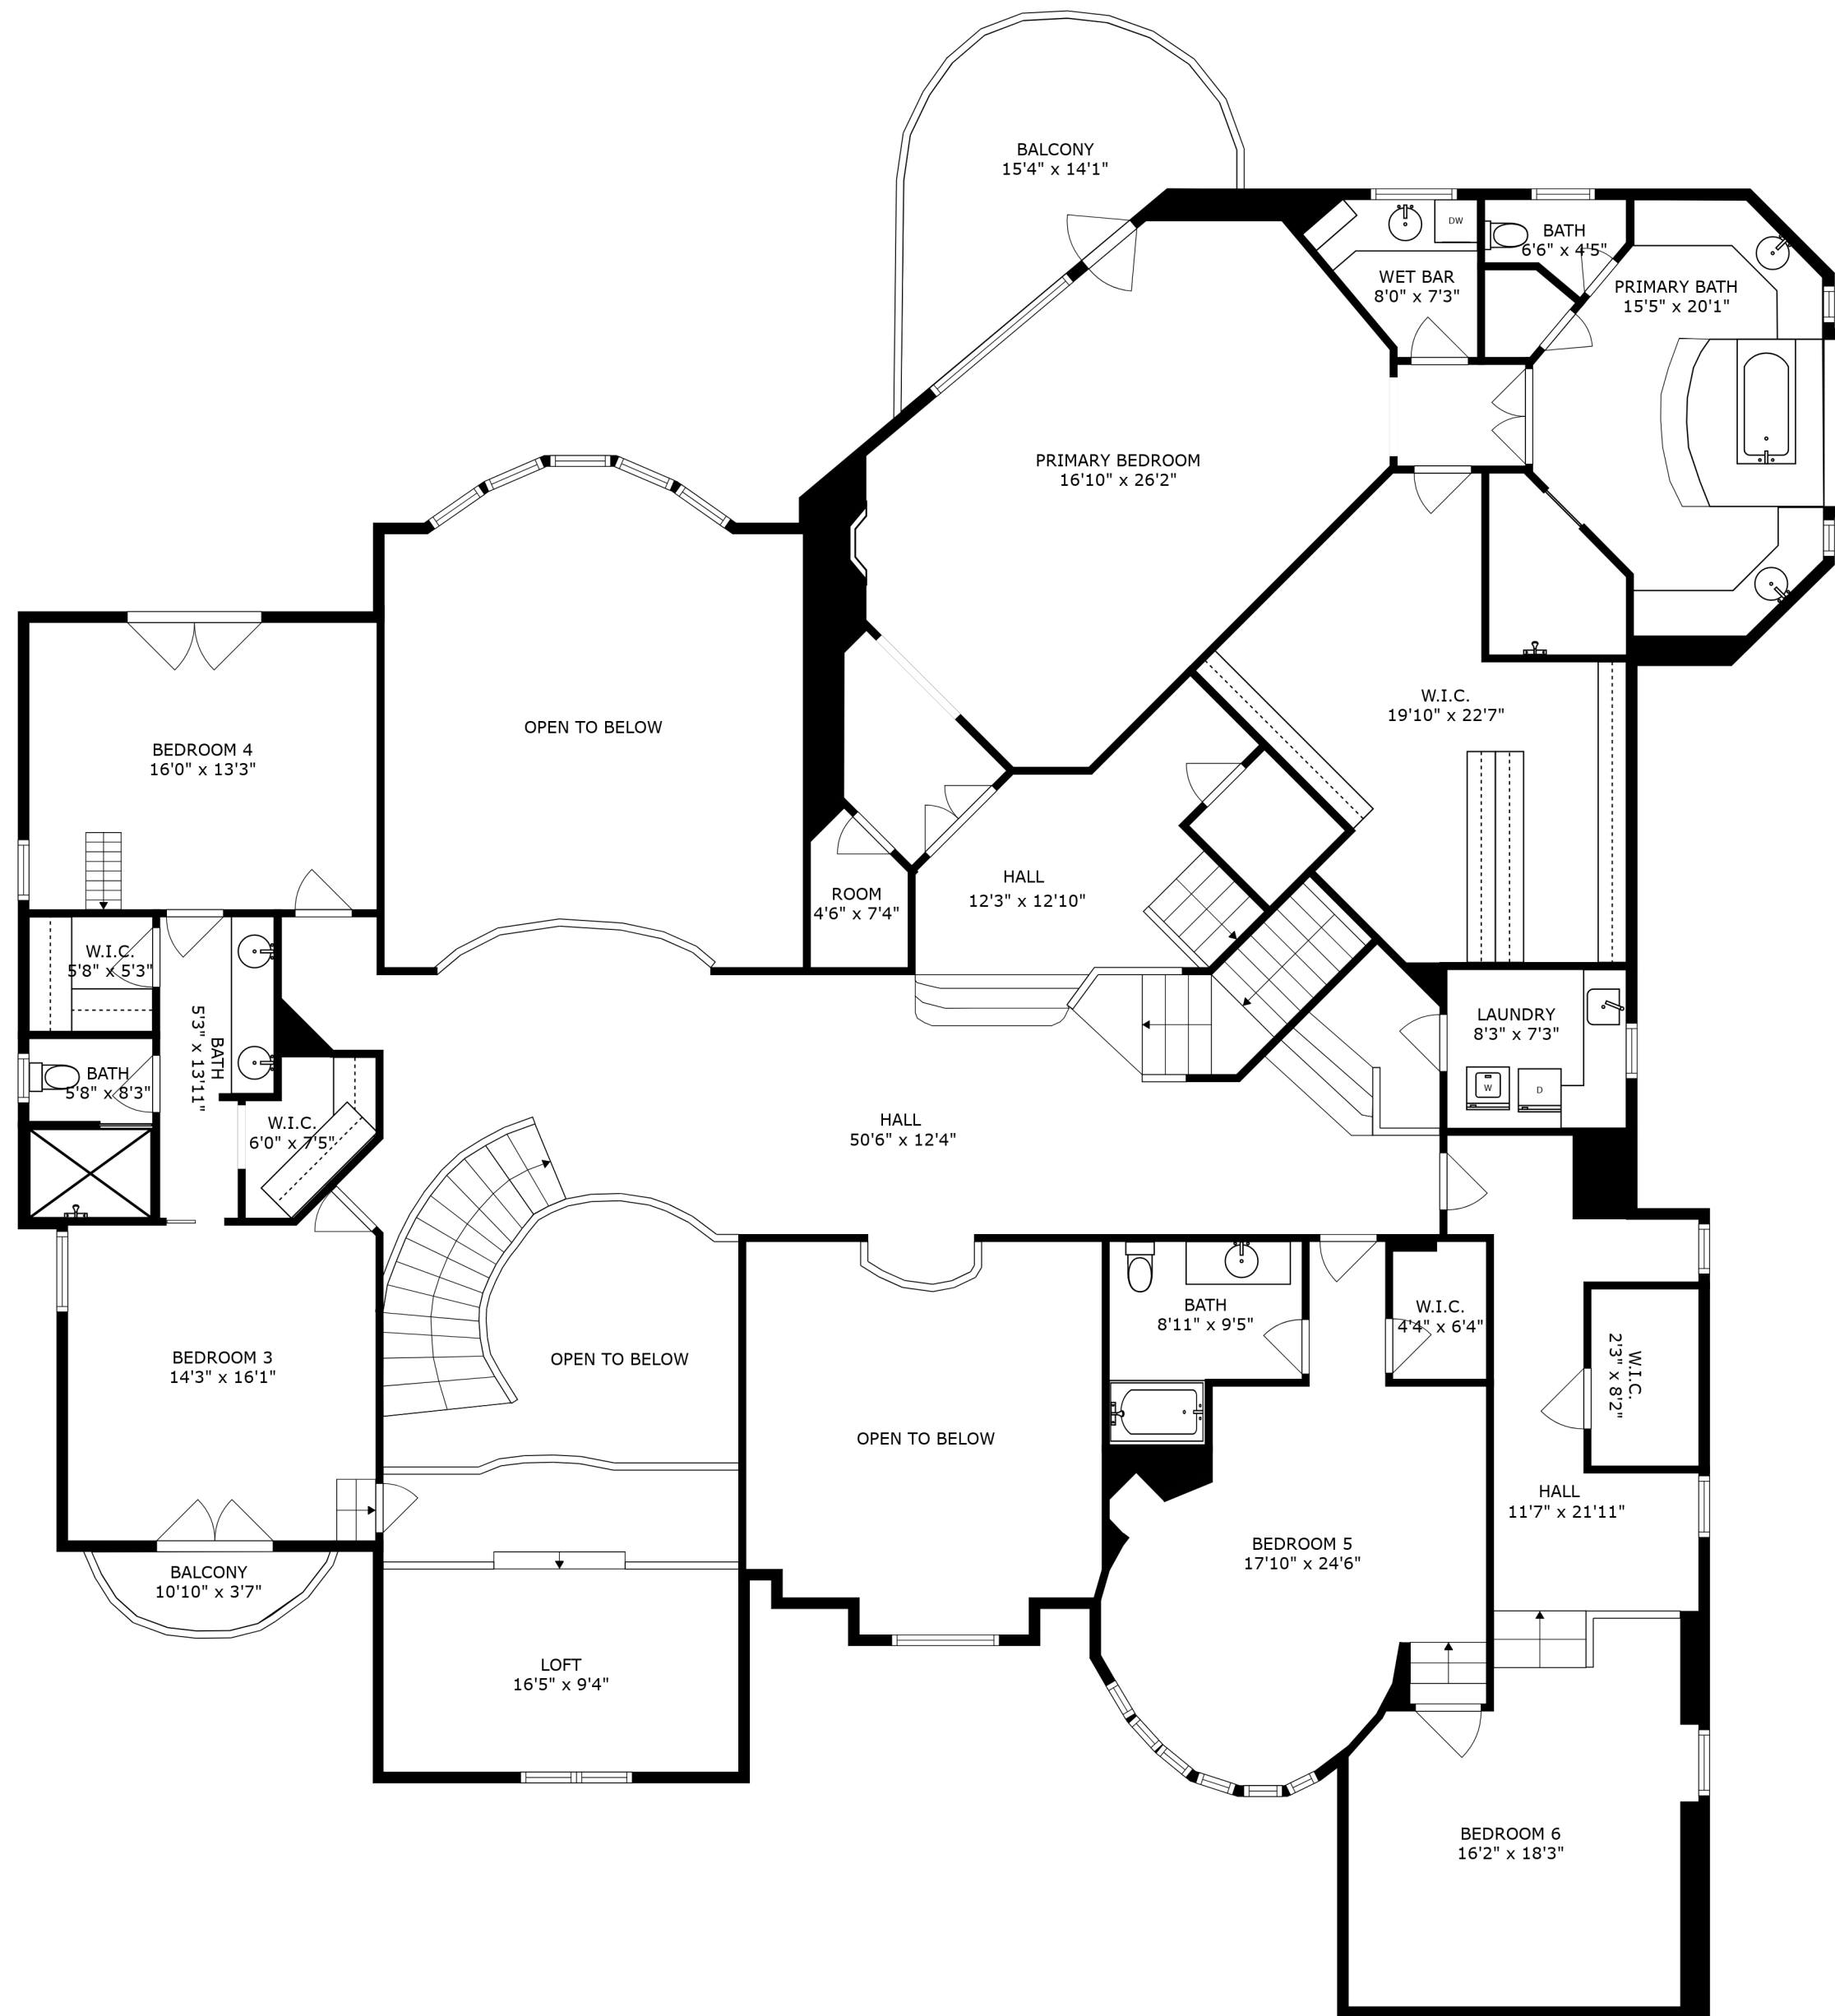

SIZES AND DIMENSIONS ARE APPROXIMATE, ACTUAL MAY VARY.

SIZES AND DIMENSIONS ARE APPROXIMATE, ACTUAL MAY VARY.

OPEN TO BELOW

ROOM
9'8" x 13'11"

SIZES AND DIMENSIONS ARE APPROXIMATE, ACTUAL MAY VARY.

SIZES AND DIMENSIONS ARE APPROXIMATE, ACTUAL MAY VARY.

SIZES AND DIMENSIONS ARE APPROXIMATE, ACTUAL MAY VARY.