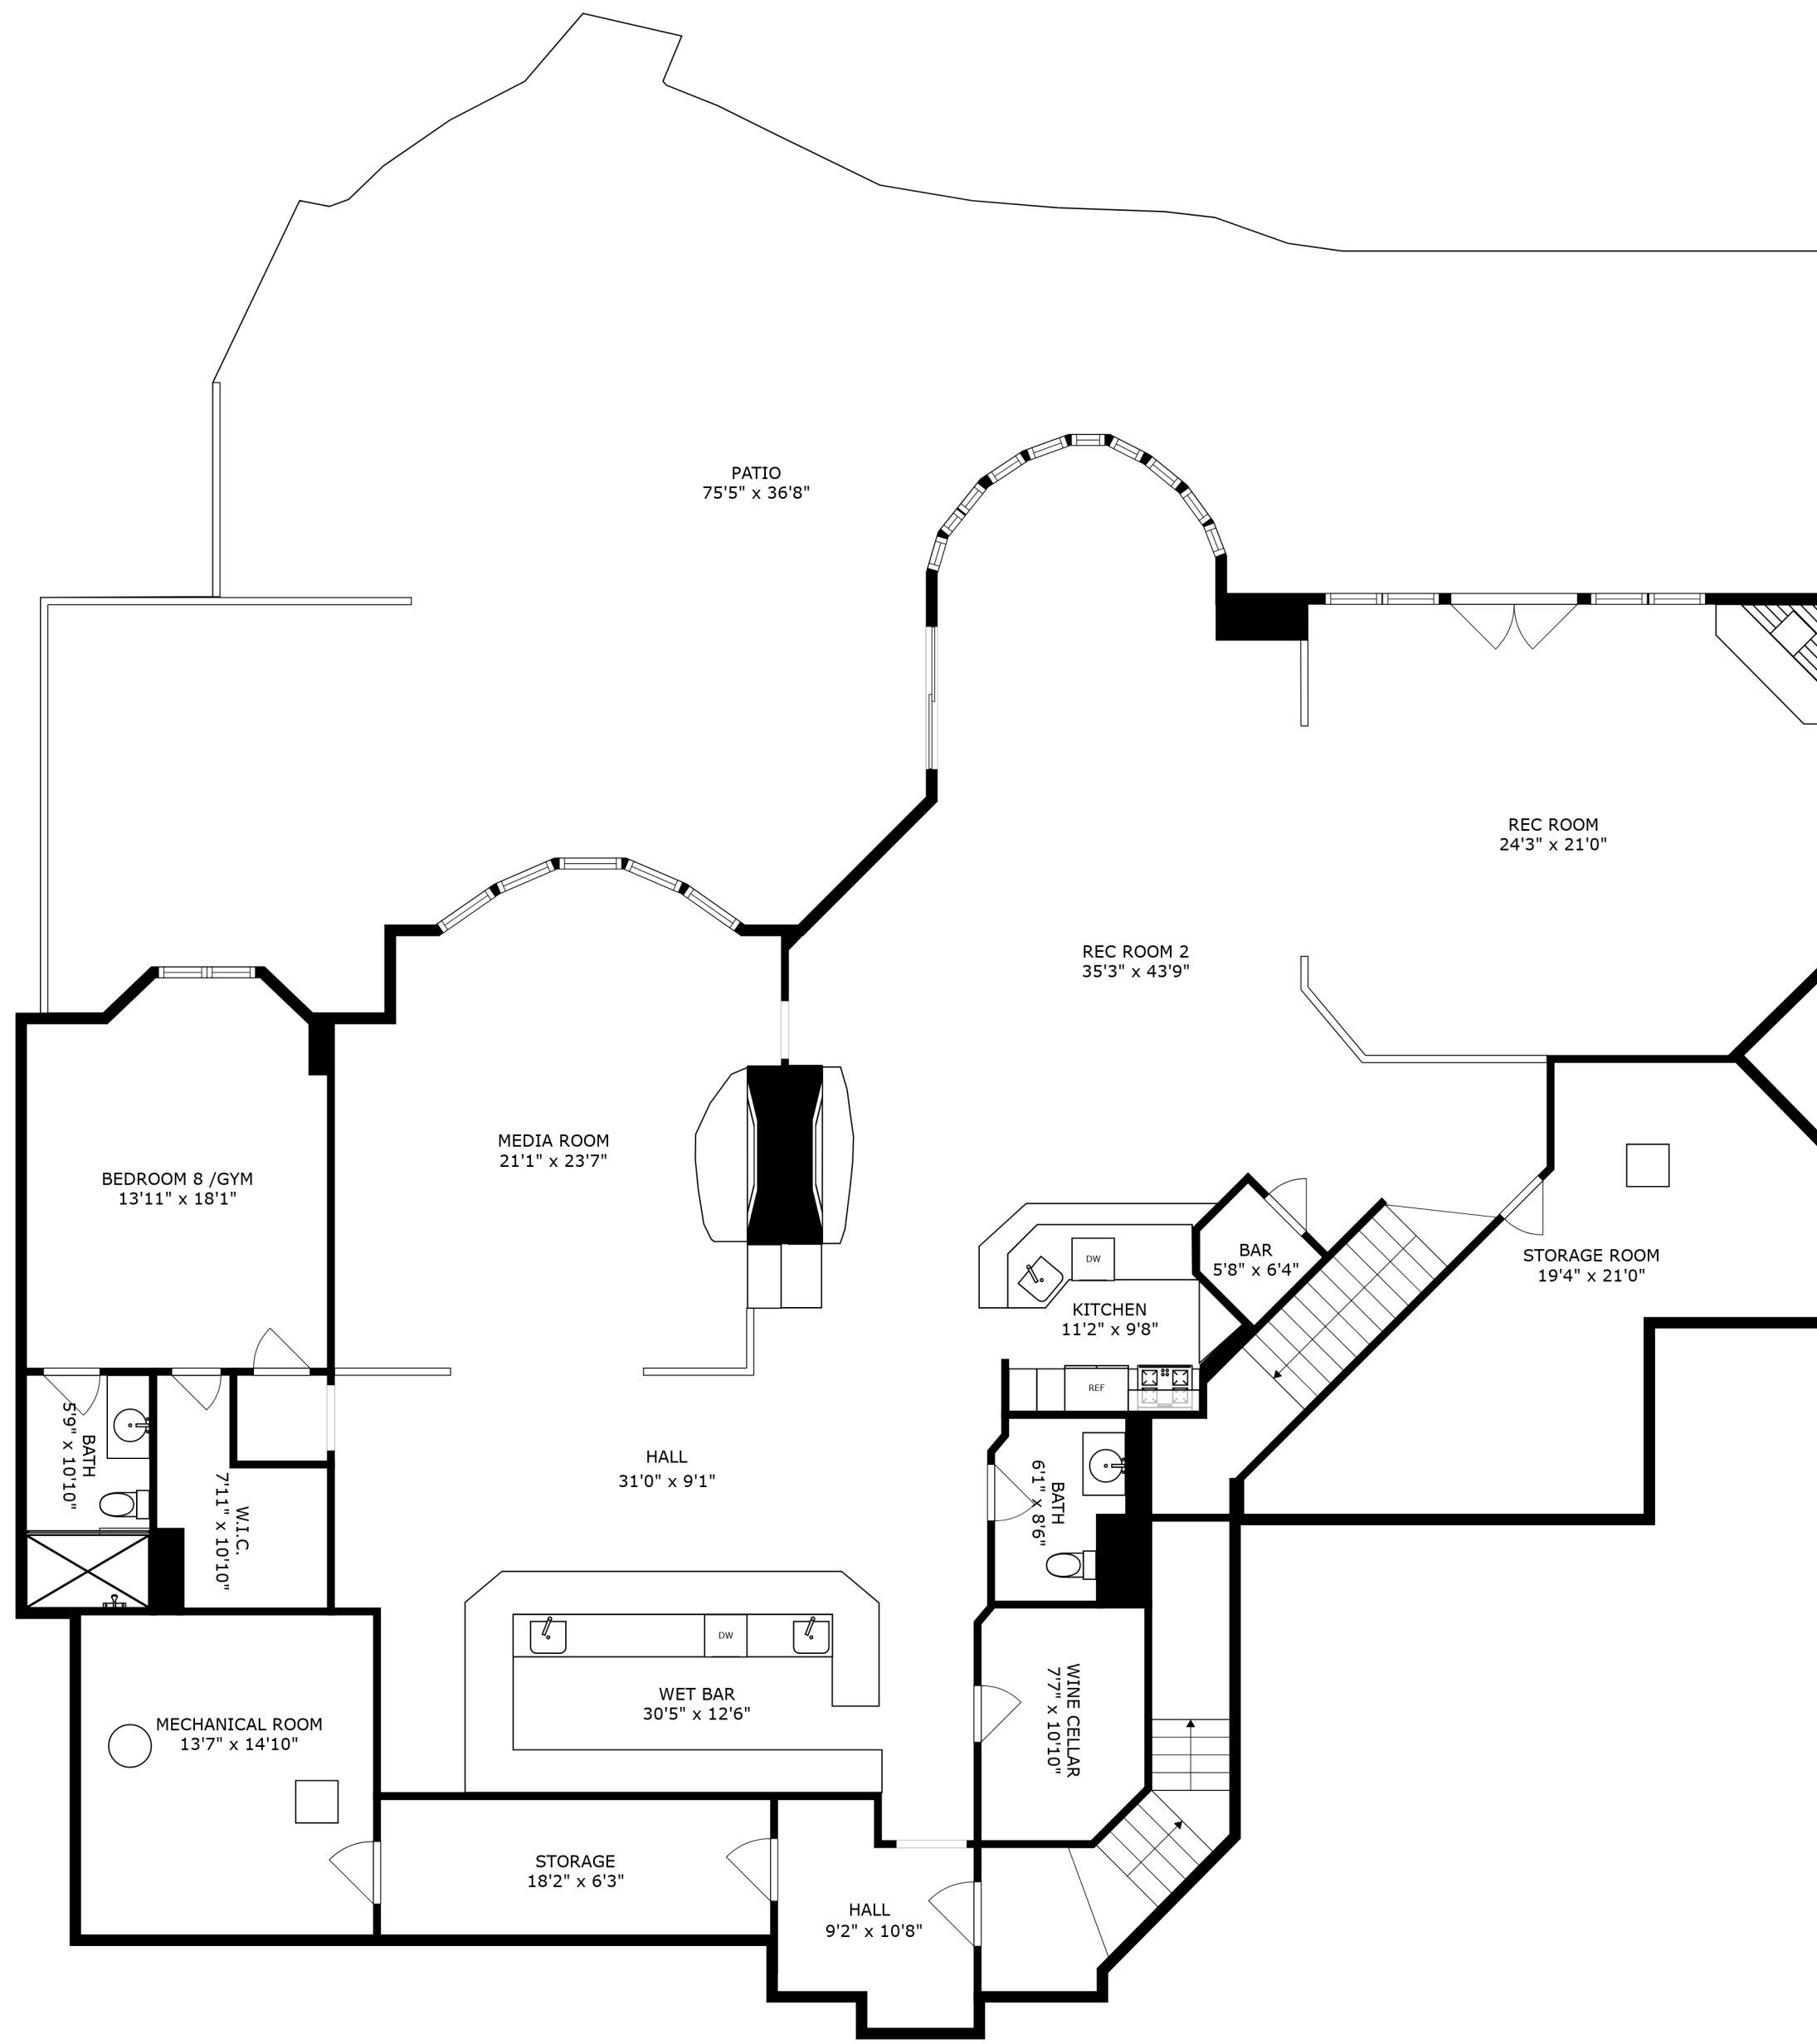

SIZES AND DIMENSIONS ARE APPROXIMATE, ACTUAL MAY VARY.

SIZES AND DIMENSIONS ARE APPROXIMATE, ACTUAL MAY VARY.

OPEN TO BELOW

ROOM
9'8" x 13'11"

SIZES AND DIMENSIONS ARE APPROXIMATE, ACTUAL MAY VARY.

SIZES AND DIMENSIONS ARE APPROXIMATE, ACTUAL MAY VARY.

SIZES AND DIMENSIONS ARE APPROXIMATE, ACTUAL MAY VARY.