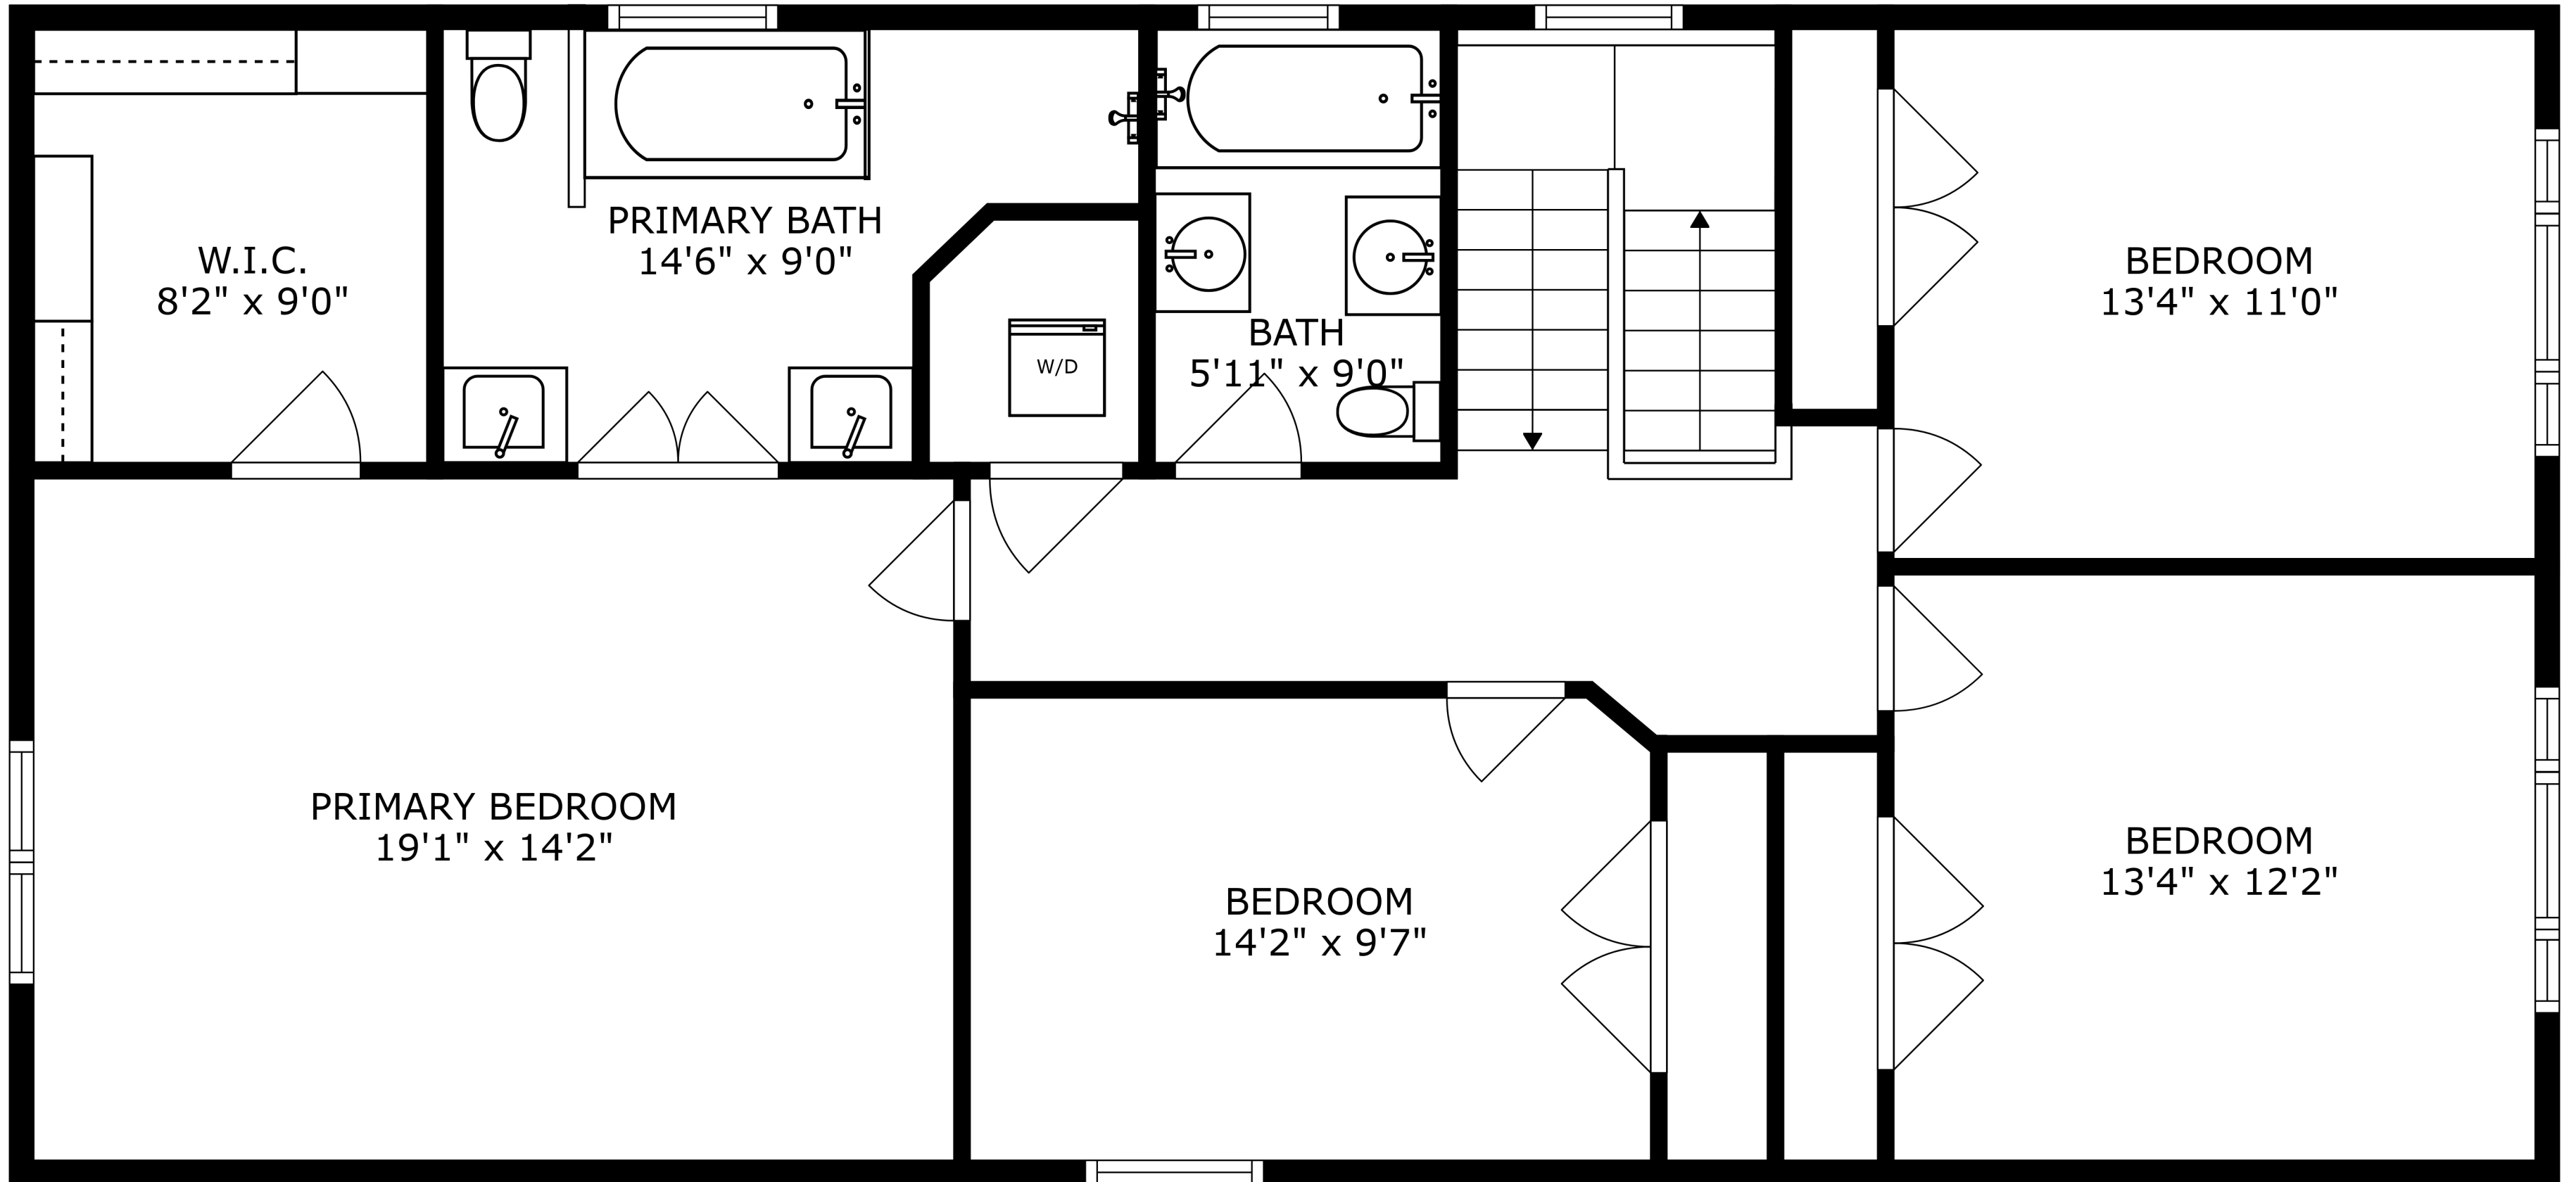

FLOOR 2

FLOOR 3

FLOOR 1

SIZES AND DIMENSIONS ARE APPROXIMATE, ACTUAL MAY VARY.

SIZES AND DIMENSIONS ARE APPROXIMATE, ACTUAL MAY VARY.

STORAGE
3'9" x 13'0"

RECREATION ROOM
35'4" x 22'9"

BATH
4'0" x 6'10"

UTILITY
13'10" x 6'0"

BEDROOM
11'5" x 16'5"