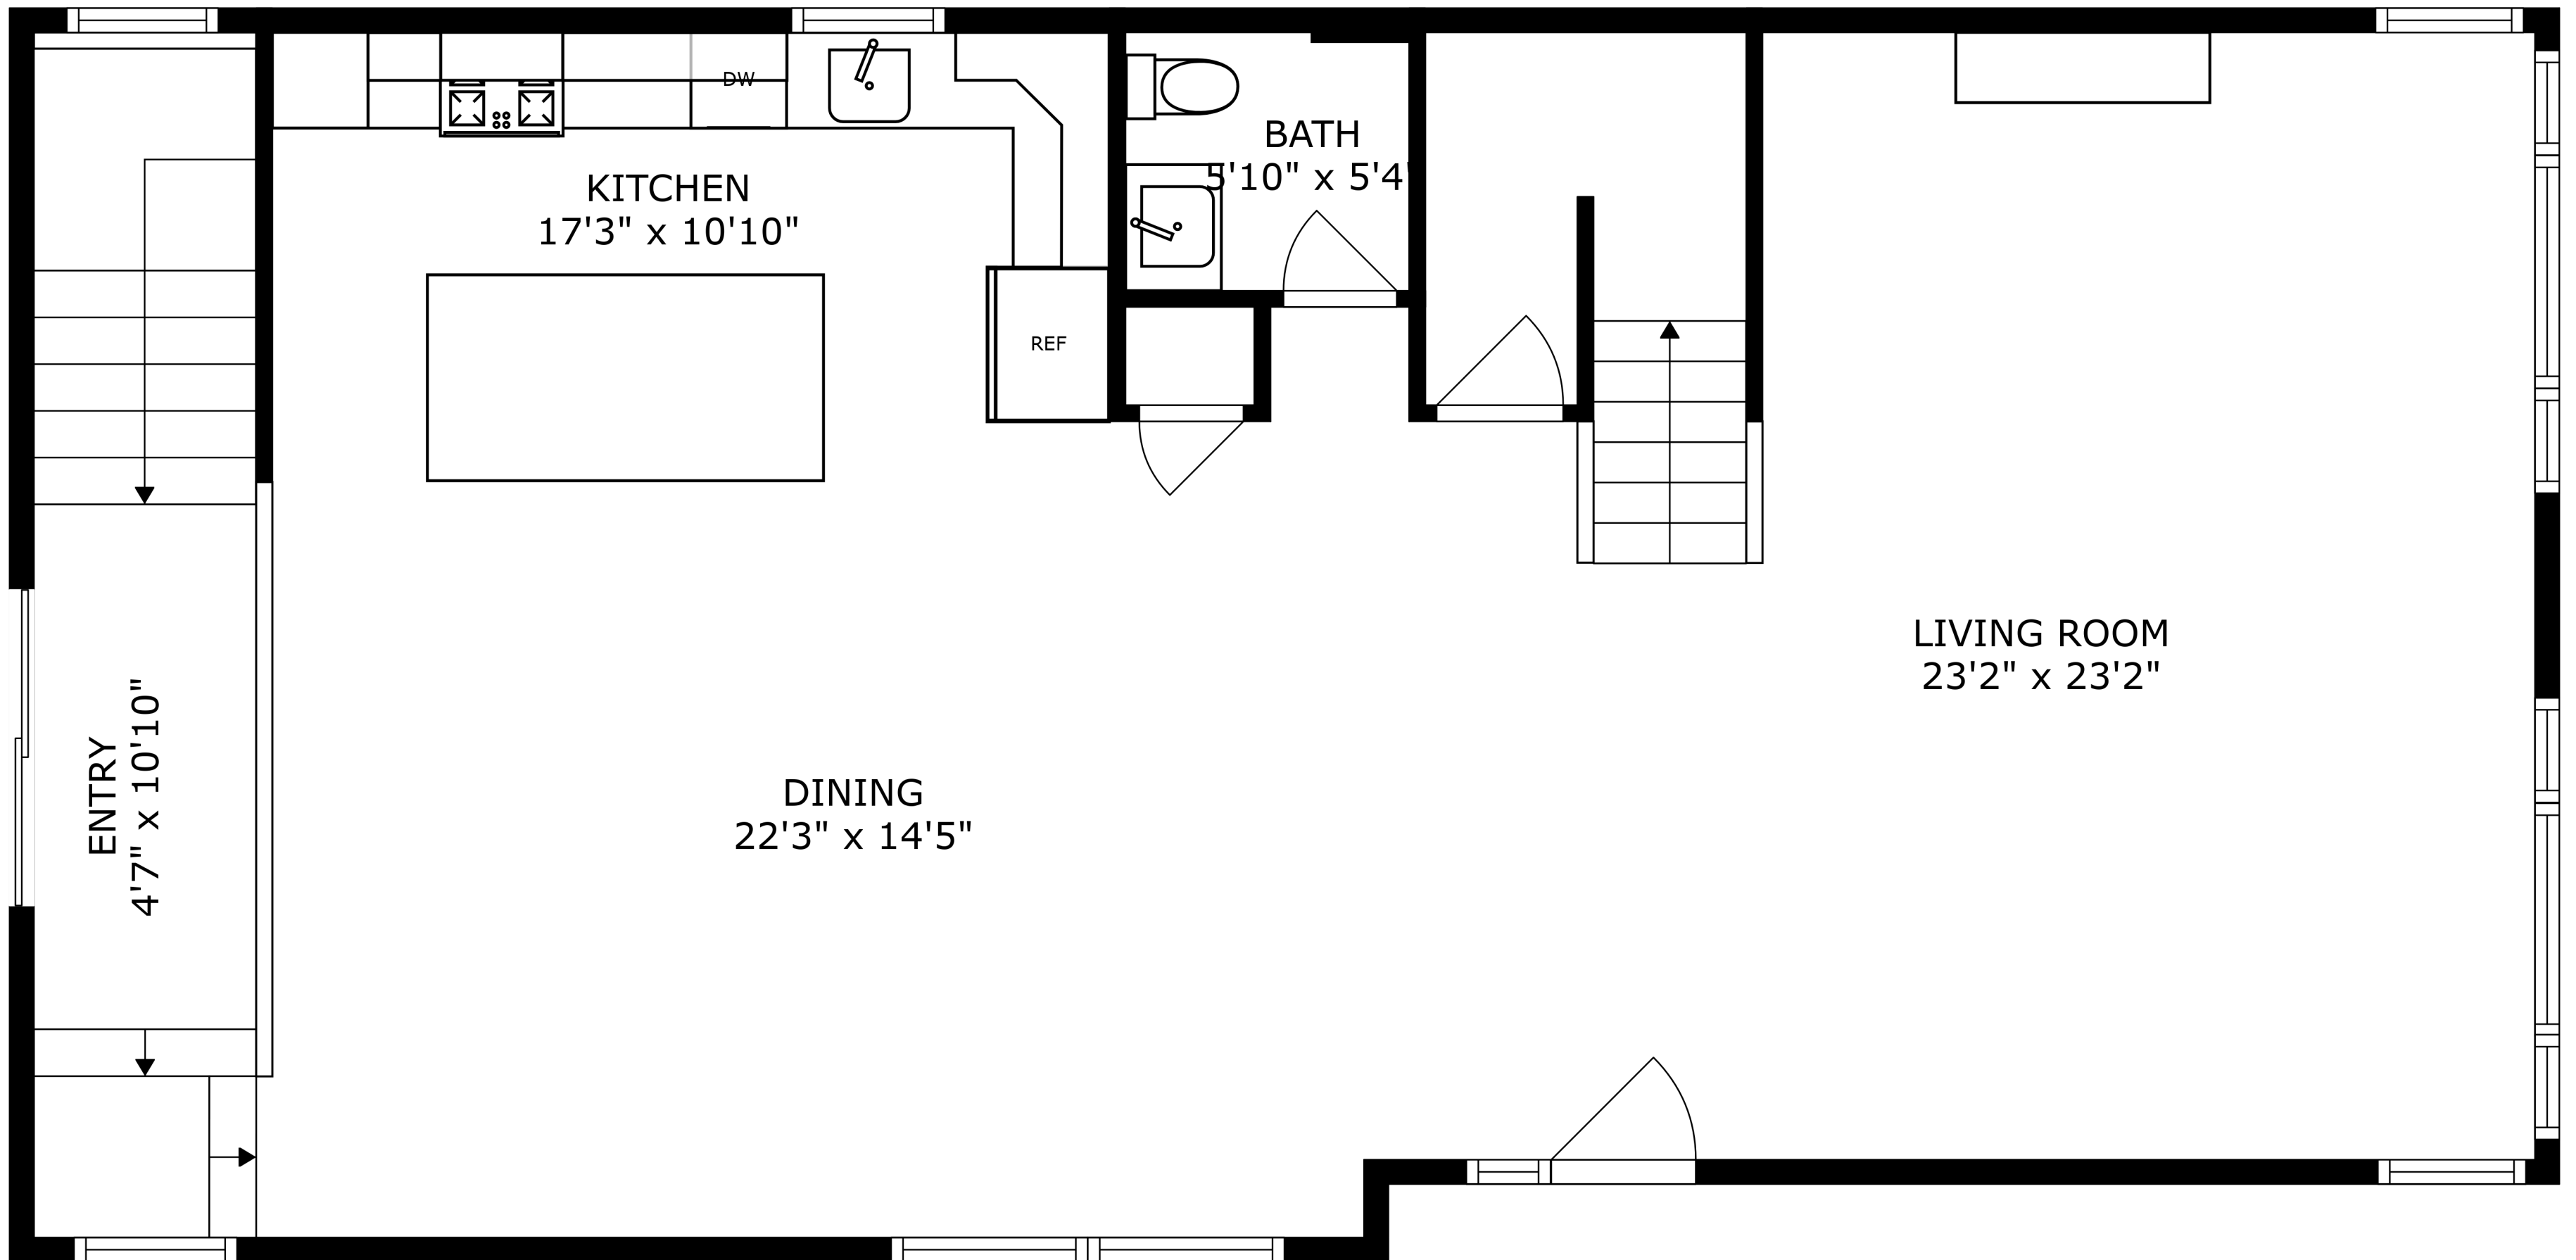

FLOOR 2

FLOOR 3

FLOOR 1

SIZES AND DIMENSIONS ARE APPROXIMATE, ACTUAL MAY VARY.

SIZES AND DIMENSIONS ARE APPROXIMATE, ACTUAL MAY VARY.

STORAGE
3'9" x 13'0"

RECREATION ROOM
35'4" x 22'9"

BATH
4'0" x 6'10"

UTILITY
13'10" x 6'0"

BEDROOM
11'5" x 16'5"