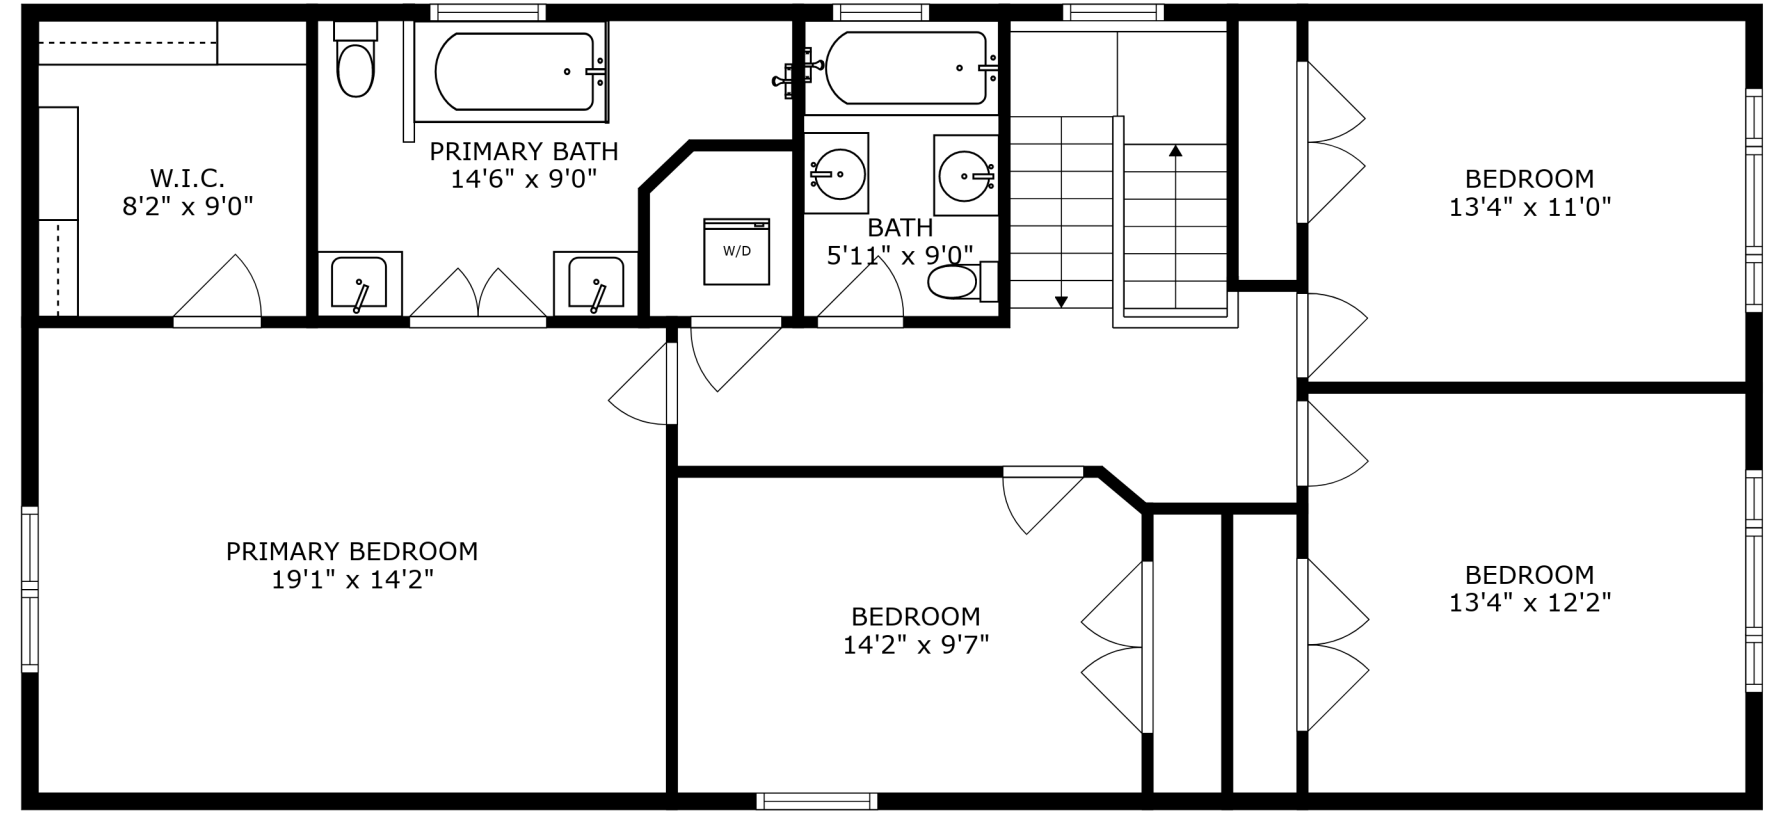

FLOOR 2

FLOOR 3

FLOOR 1

SIZES AND DIMENSIONS ARE APPROXIMATE, ACTUAL MAY VARY.

SIZES AND DIMENSIONS ARE APPROXIMATE, ACTUAL MAY VARY.

STORAGE
3'9" x 13'0"

RECREATION ROOM
35'4" x 22'9"

BATH
4'0" x 6'10"

UTILITY
13'10" x 6'0"

BEDROOM
11'5" x 16'5"