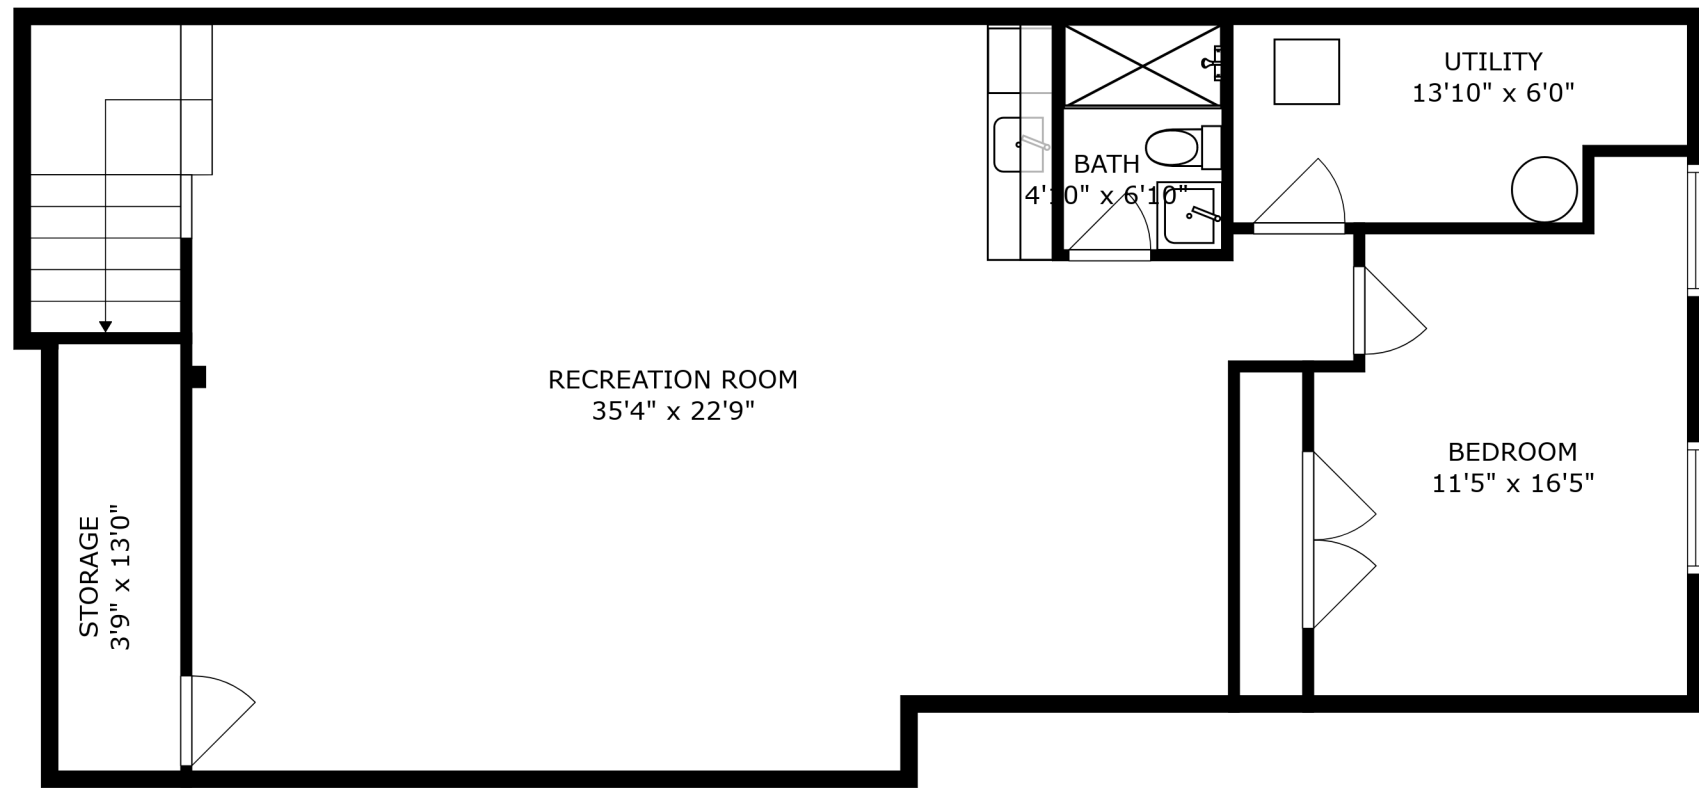

FLOOR 2

FLOOR 3

FLOOR 1

SIZES AND DIMENSIONS ARE APPROXIMATE, ACTUAL MAY VARY.

SIZES AND DIMENSIONS ARE APPROXIMATE, ACTUAL MAY VARY.

STORAGE
3'9" x 13'0"

RECREATION ROOM
35'4" x 22'9"

BATH
4'0" x 6'10"

UTILITY
13'10" x 6'0"

BEDROOM
11'5" x 16'5"