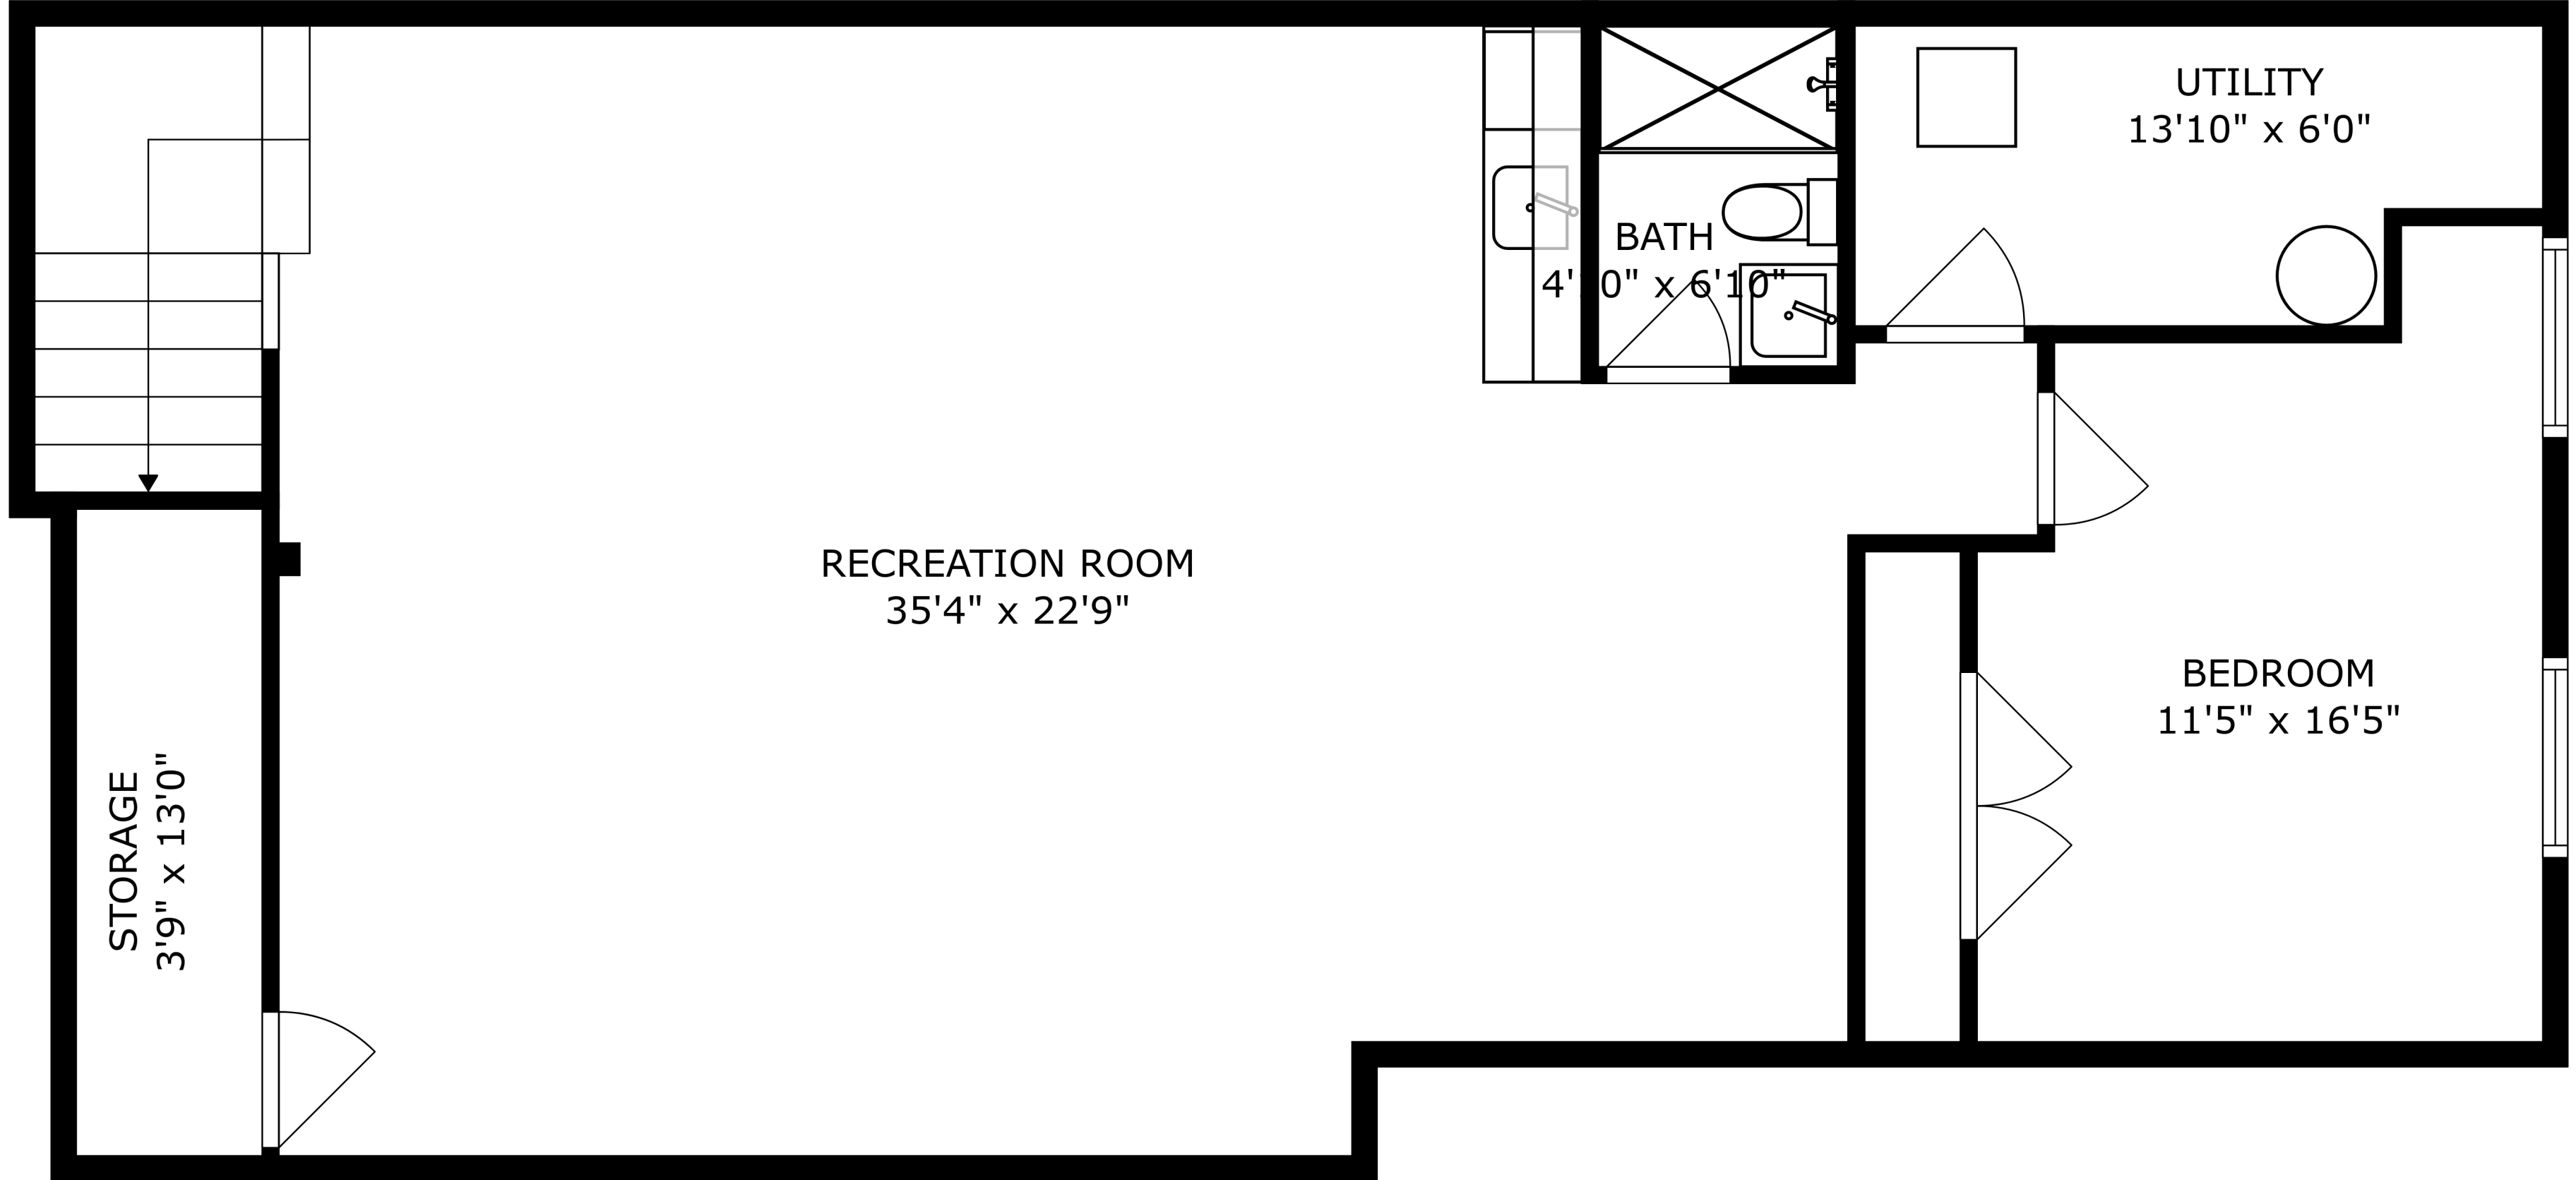

FLOOR 2

FLOOR 3

FLOOR 1

SIZES AND DIMENSIONS ARE APPROXIMATE, ACTUAL MAY VARY.

SIZES AND DIMENSIONS ARE APPROXIMATE, ACTUAL MAY VARY.

STORAGE
3'9" x 13'0"

RECREATION ROOM
35'4" x 22'9"

BATH
4'0" x 6'10"

UTILITY
13'10" x 6'0"

BEDROOM
11'5" x 16'5"