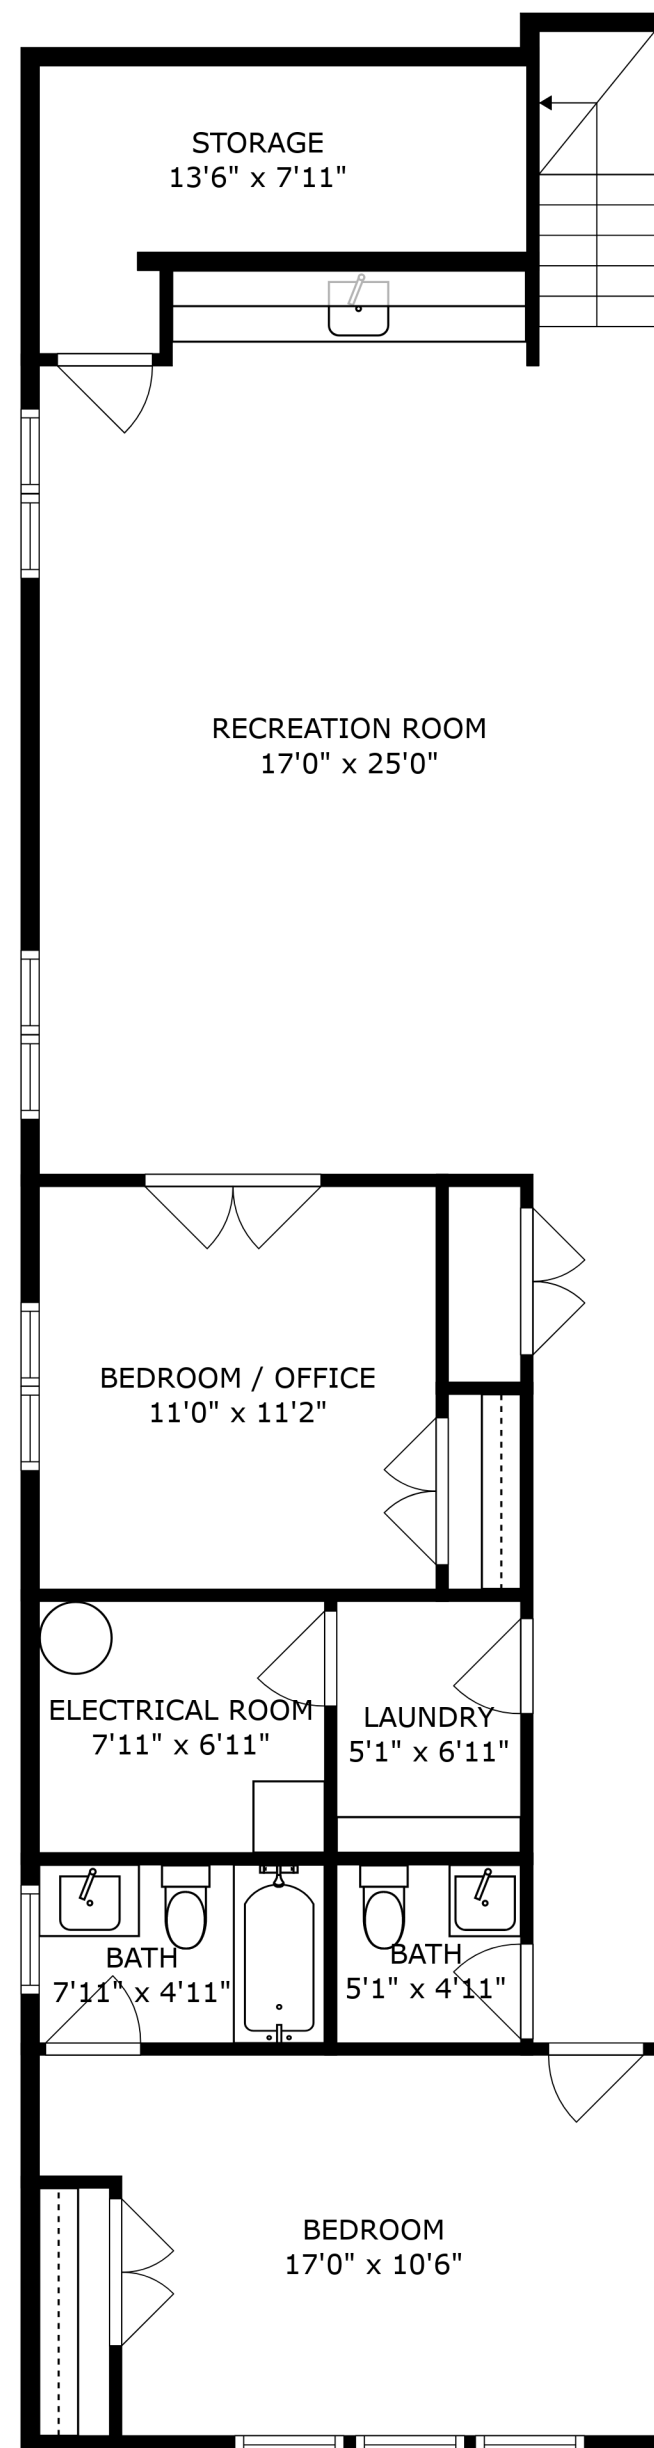

FLOOR 1

FLOOR 2

FLOOR 3

FLOOR 4

FLOOR 5

SIZES AND DIMENSIONS ARE APPROXIMATE, ACTUAL MAY VARY.

SIZES AND DIMENSIONS ARE APPROXIMATE, ACTUAL MAY VARY.

ROOF-TOP DECK
22'2" x 19'6"

SIZES AND DIMENSIONS ARE APPROXIMATE, ACTUAL MAY VARY.

SIZES AND DIMENSIONS ARE APPROXIMATE, ACTUAL MAY VARY.

SIZES AND DIMENSIONS ARE APPROXIMATE, ACTUAL MAY VARY.