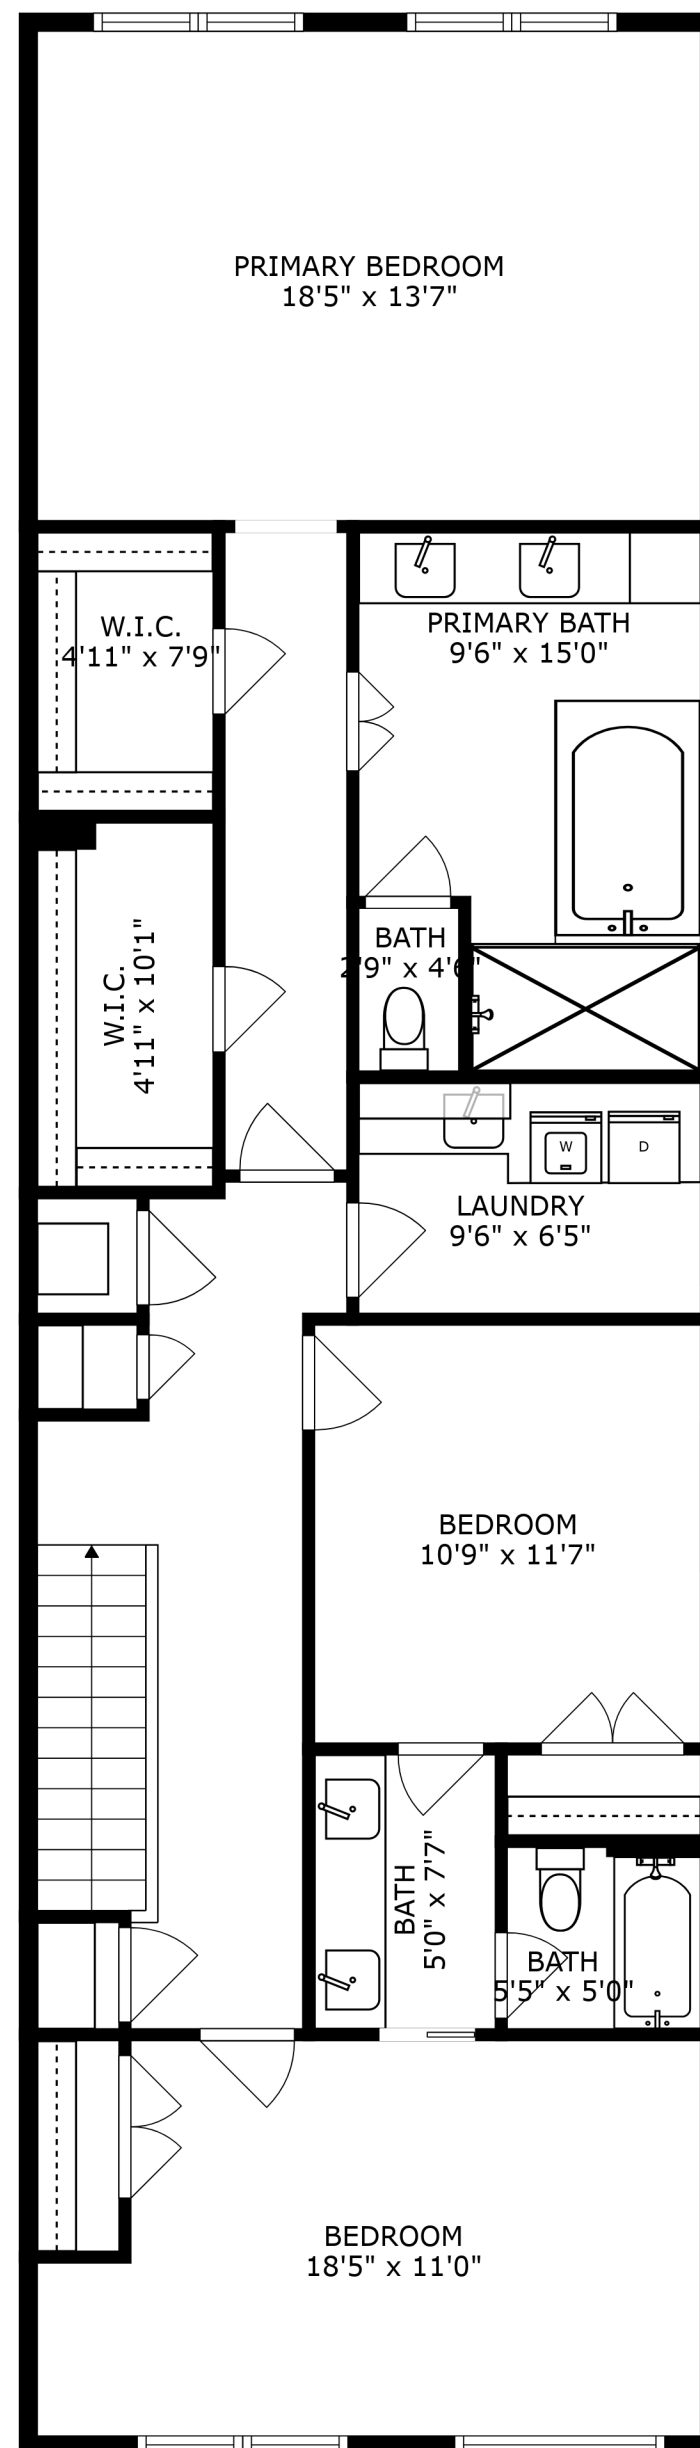

FLOOR 1

FLOOR 2

FLOOR 3

FLOOR 4

FLOOR 5

SIZES AND DIMENSIONS ARE APPROXIMATE, ACTUAL MAY VARY.

SIZES AND DIMENSIONS ARE APPROXIMATE, ACTUAL MAY VARY.

ROOF-TOP DECK
22'2" x 19'6"

SIZES AND DIMENSIONS ARE APPROXIMATE, ACTUAL MAY VARY.

SIZES AND DIMENSIONS ARE APPROXIMATE, ACTUAL MAY VARY.

SIZES AND DIMENSIONS ARE APPROXIMATE, ACTUAL MAY VARY.