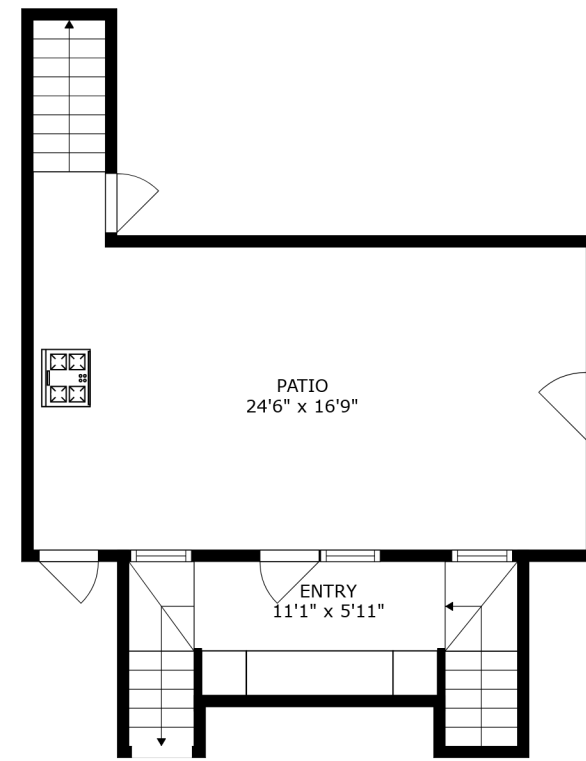

FLOOR 1

FLOOR 2

FLOOR 3

FLOOR 4

FLOOR 5

SIZES AND DIMENSIONS ARE APPROXIMATE, ACTUAL MAY VARY.

SIZES AND DIMENSIONS ARE APPROXIMATE, ACTUAL MAY VARY.

ROOF-TOP DECK
22'2" x 19'6"

SIZES AND DIMENSIONS ARE APPROXIMATE, ACTUAL MAY VARY.

SIZES AND DIMENSIONS ARE APPROXIMATE, ACTUAL MAY VARY.

SIZES AND DIMENSIONS ARE APPROXIMATE, ACTUAL MAY VARY.