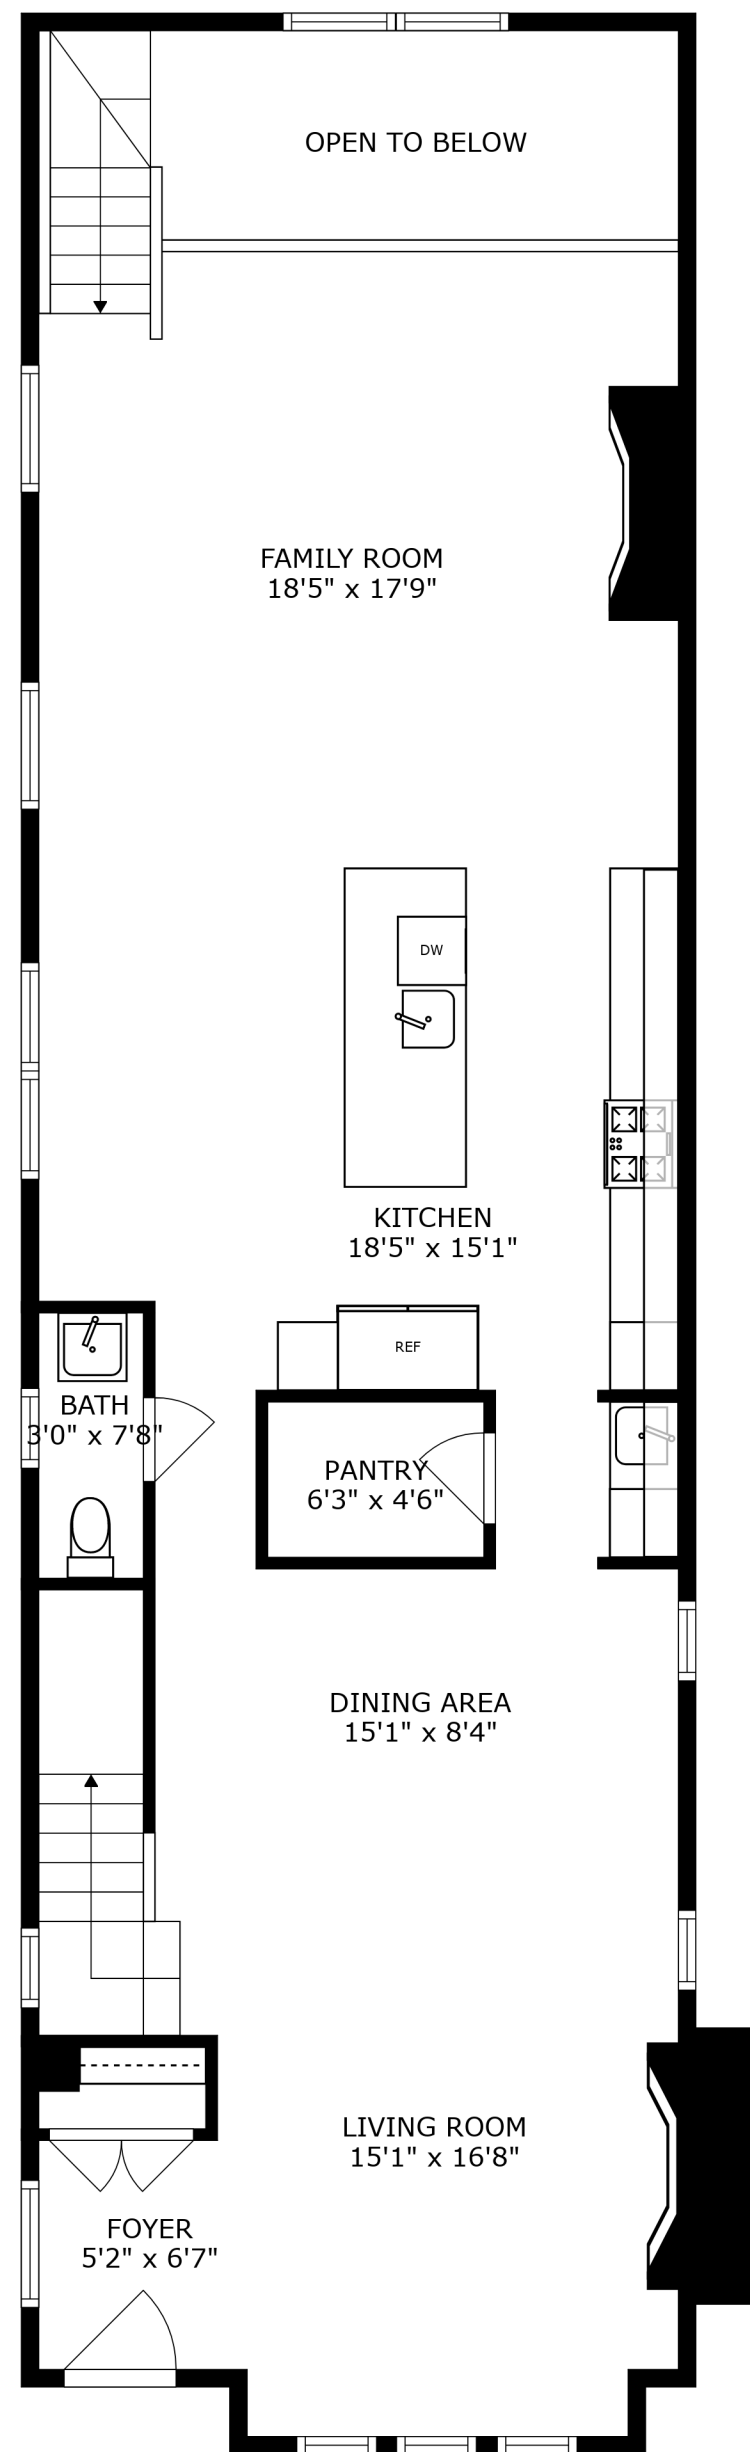

FLOOR 1

FLOOR 2

FLOOR 3

FLOOR 4

FLOOR 5

SIZES AND DIMENSIONS ARE APPROXIMATE, ACTUAL MAY VARY.

SIZES AND DIMENSIONS ARE APPROXIMATE, ACTUAL MAY VARY.

ROOF-TOP DECK
22'2" x 19'6"

SIZES AND DIMENSIONS ARE APPROXIMATE, ACTUAL MAY VARY.

SIZES AND DIMENSIONS ARE APPROXIMATE, ACTUAL MAY VARY.

SIZES AND DIMENSIONS ARE APPROXIMATE, ACTUAL MAY VARY.