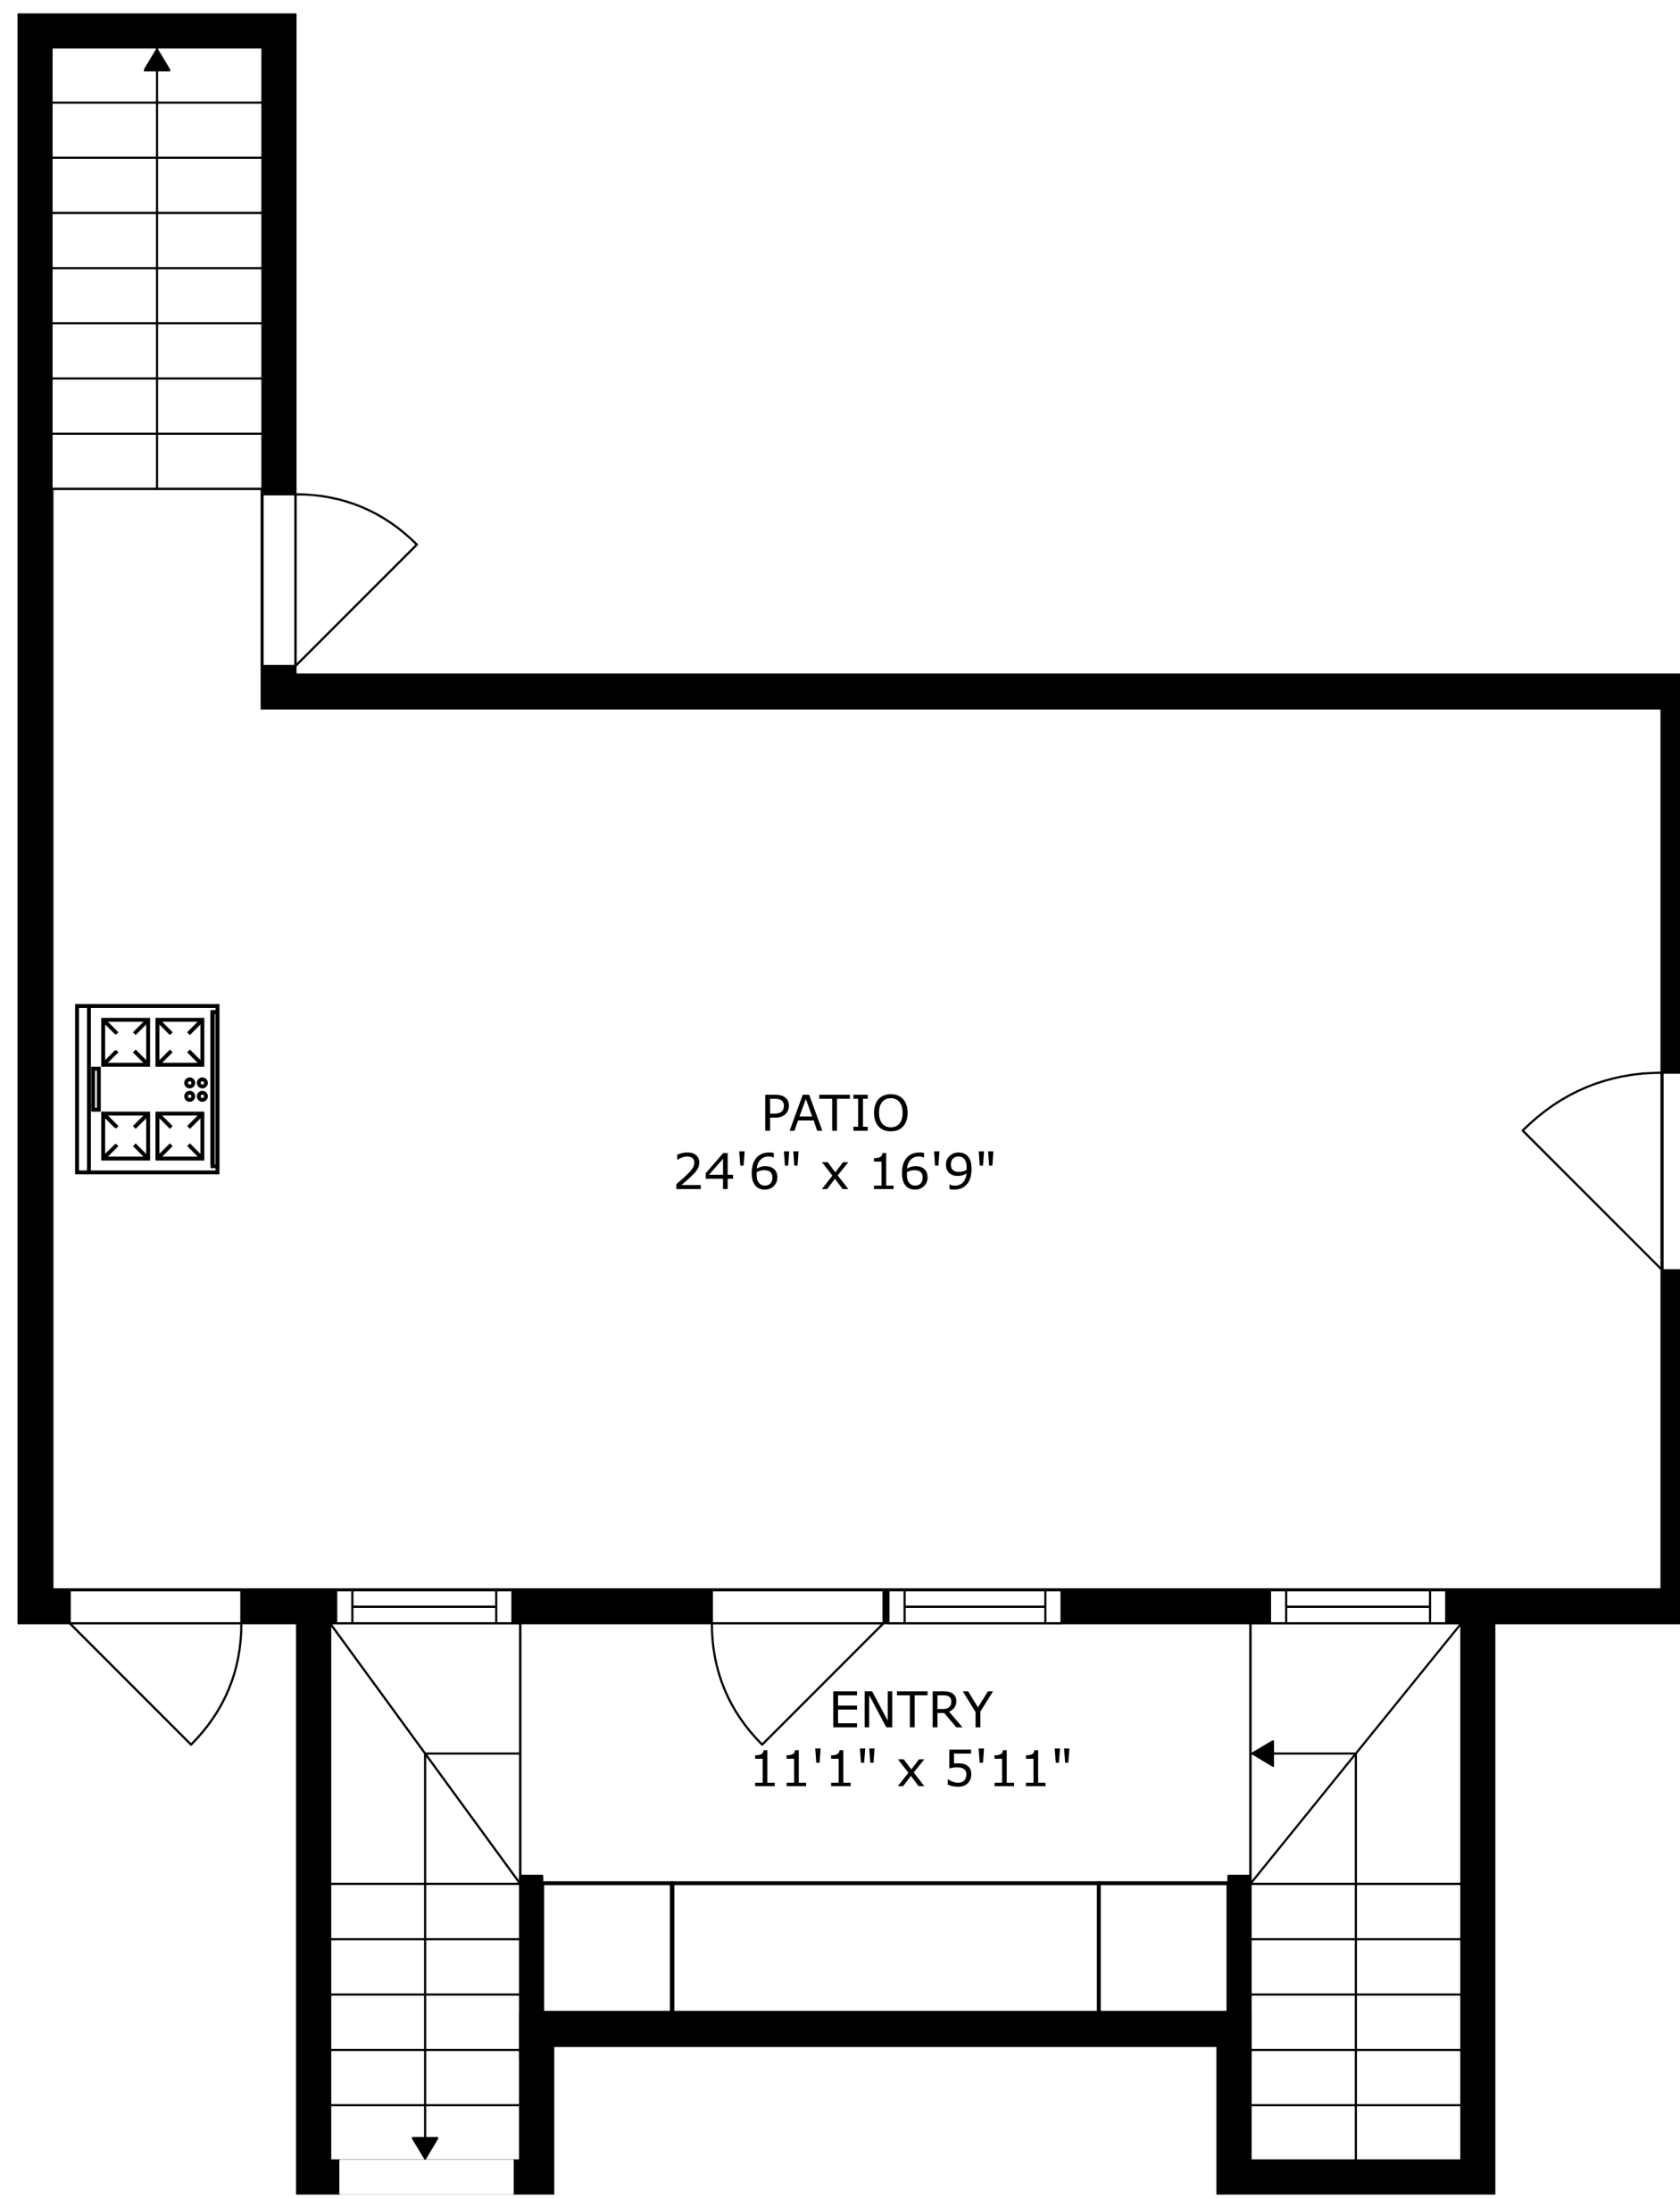

FLOOR 1

FLOOR 2

FLOOR 3

FLOOR 4

FLOOR 5

SIZES AND DIMENSIONS ARE APPROXIMATE, ACTUAL MAY VARY.

SIZES AND DIMENSIONS ARE APPROXIMATE, ACTUAL MAY VARY.

ROOF-TOP DECK
22'2" x 19'6"

SIZES AND DIMENSIONS ARE APPROXIMATE, ACTUAL MAY VARY.

SIZES AND DIMENSIONS ARE APPROXIMATE, ACTUAL MAY VARY.

SIZES AND DIMENSIONS ARE APPROXIMATE, ACTUAL MAY VARY.