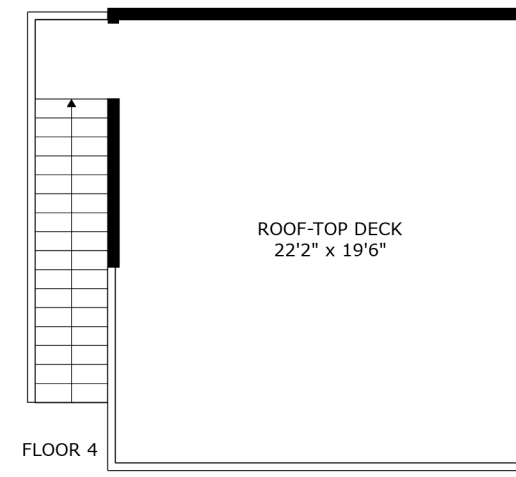

FLOOR 1

FLOOR 2

FLOOR 3

FLOOR 4

FLOOR 5

SIZES AND DIMENSIONS ARE APPROXIMATE, ACTUAL MAY VARY.

SIZES AND DIMENSIONS ARE APPROXIMATE, ACTUAL MAY VARY.

ROOF-TOP DECK
22'2" x 19'6"

SIZES AND DIMENSIONS ARE APPROXIMATE, ACTUAL MAY VARY.

SIZES AND DIMENSIONS ARE APPROXIMATE, ACTUAL MAY VARY.

SIZES AND DIMENSIONS ARE APPROXIMATE, ACTUAL MAY VARY.