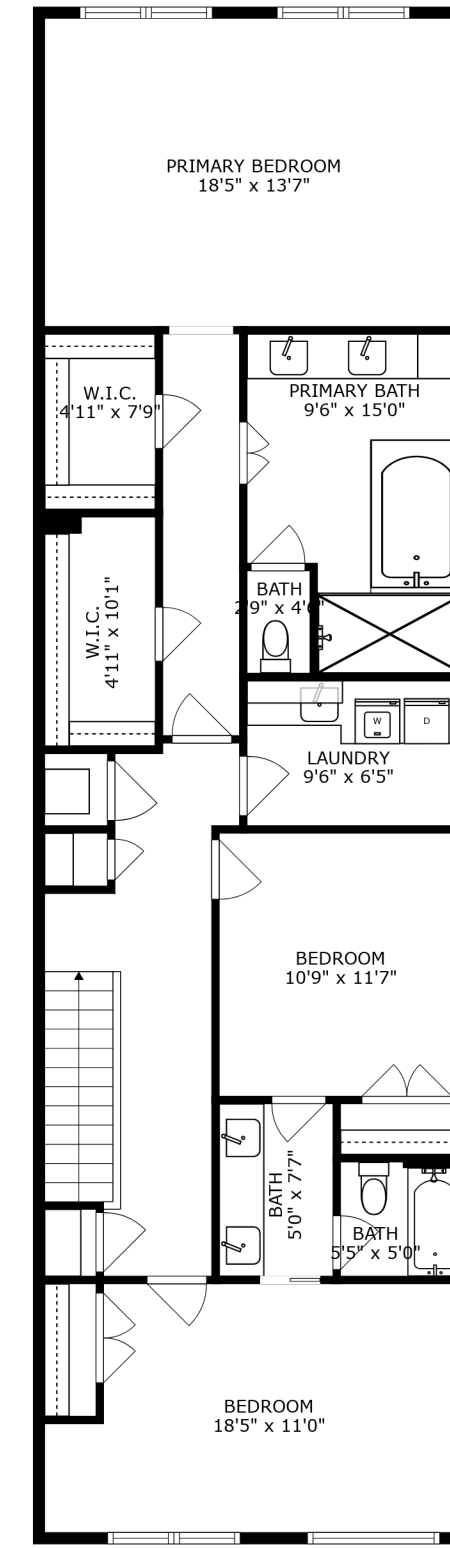

FLOOR 1

FLOOR 2

FLOOR 3

FLOOR 4

FLOOR 5

SIZES AND DIMENSIONS ARE APPROXIMATE, ACTUAL MAY VARY.

SIZES AND DIMENSIONS ARE APPROXIMATE, ACTUAL MAY VARY.

ROOF-TOP DECK
22'2" x 19'6"

SIZES AND DIMENSIONS ARE APPROXIMATE, ACTUAL MAY VARY.

SIZES AND DIMENSIONS ARE APPROXIMATE, ACTUAL MAY VARY.

SIZES AND DIMENSIONS ARE APPROXIMATE, ACTUAL MAY VARY.