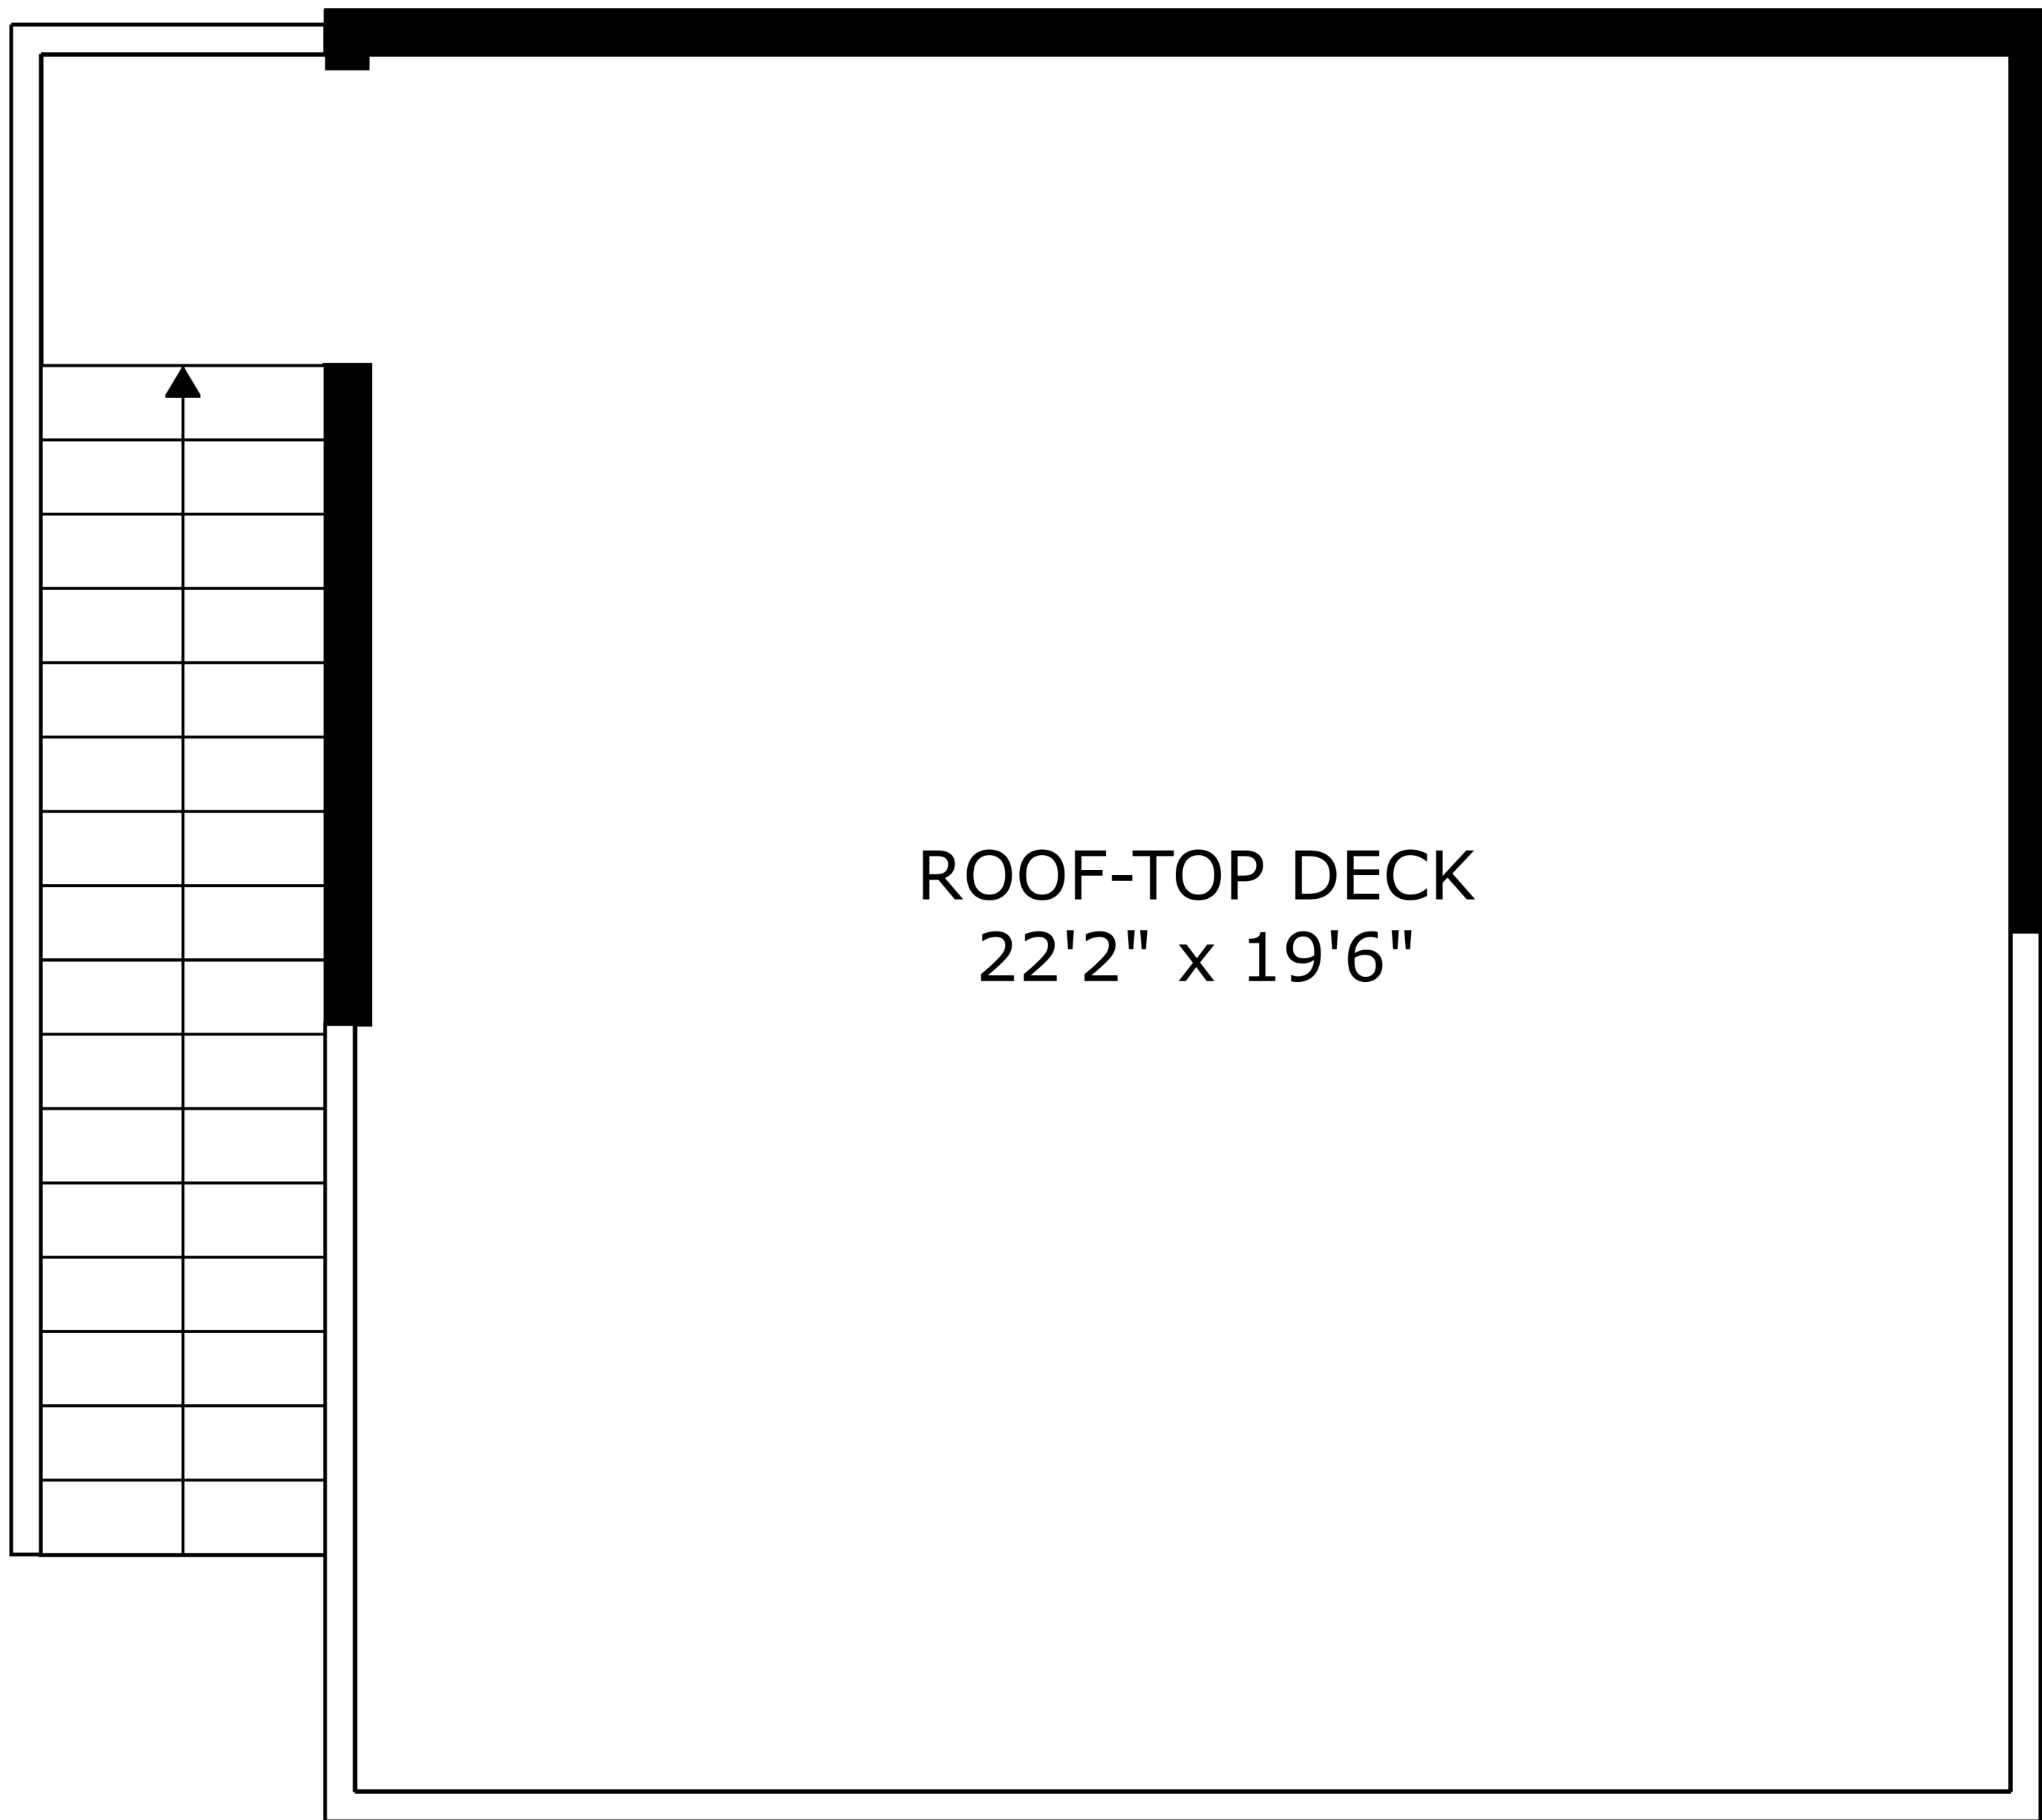

FLOOR 1

FLOOR 2

FLOOR 3

FLOOR 4

FLOOR 5

SIZES AND DIMENSIONS ARE APPROXIMATE, ACTUAL MAY VARY.

SIZES AND DIMENSIONS ARE APPROXIMATE, ACTUAL MAY VARY.

ROOF-TOP DECK
22'2" x 19'6"

SIZES AND DIMENSIONS ARE APPROXIMATE, ACTUAL MAY VARY.

SIZES AND DIMENSIONS ARE APPROXIMATE, ACTUAL MAY VARY.

SIZES AND DIMENSIONS ARE APPROXIMATE, ACTUAL MAY VARY.