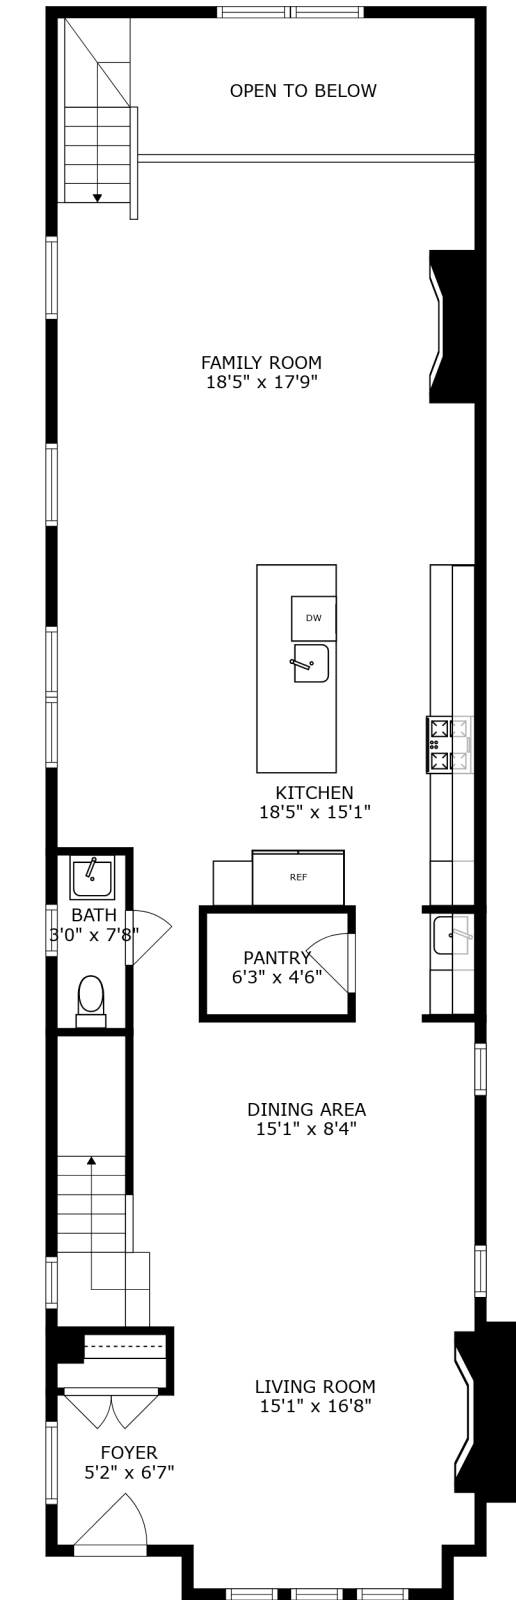

FLOOR 1

FLOOR 2

FLOOR 3

FLOOR 4

FLOOR 5

SIZES AND DIMENSIONS ARE APPROXIMATE, ACTUAL MAY VARY.

SIZES AND DIMENSIONS ARE APPROXIMATE, ACTUAL MAY VARY.

ROOF-TOP DECK
22'2" x 19'6"

SIZES AND DIMENSIONS ARE APPROXIMATE, ACTUAL MAY VARY.

SIZES AND DIMENSIONS ARE APPROXIMATE, ACTUAL MAY VARY.

SIZES AND DIMENSIONS ARE APPROXIMATE, ACTUAL MAY VARY.