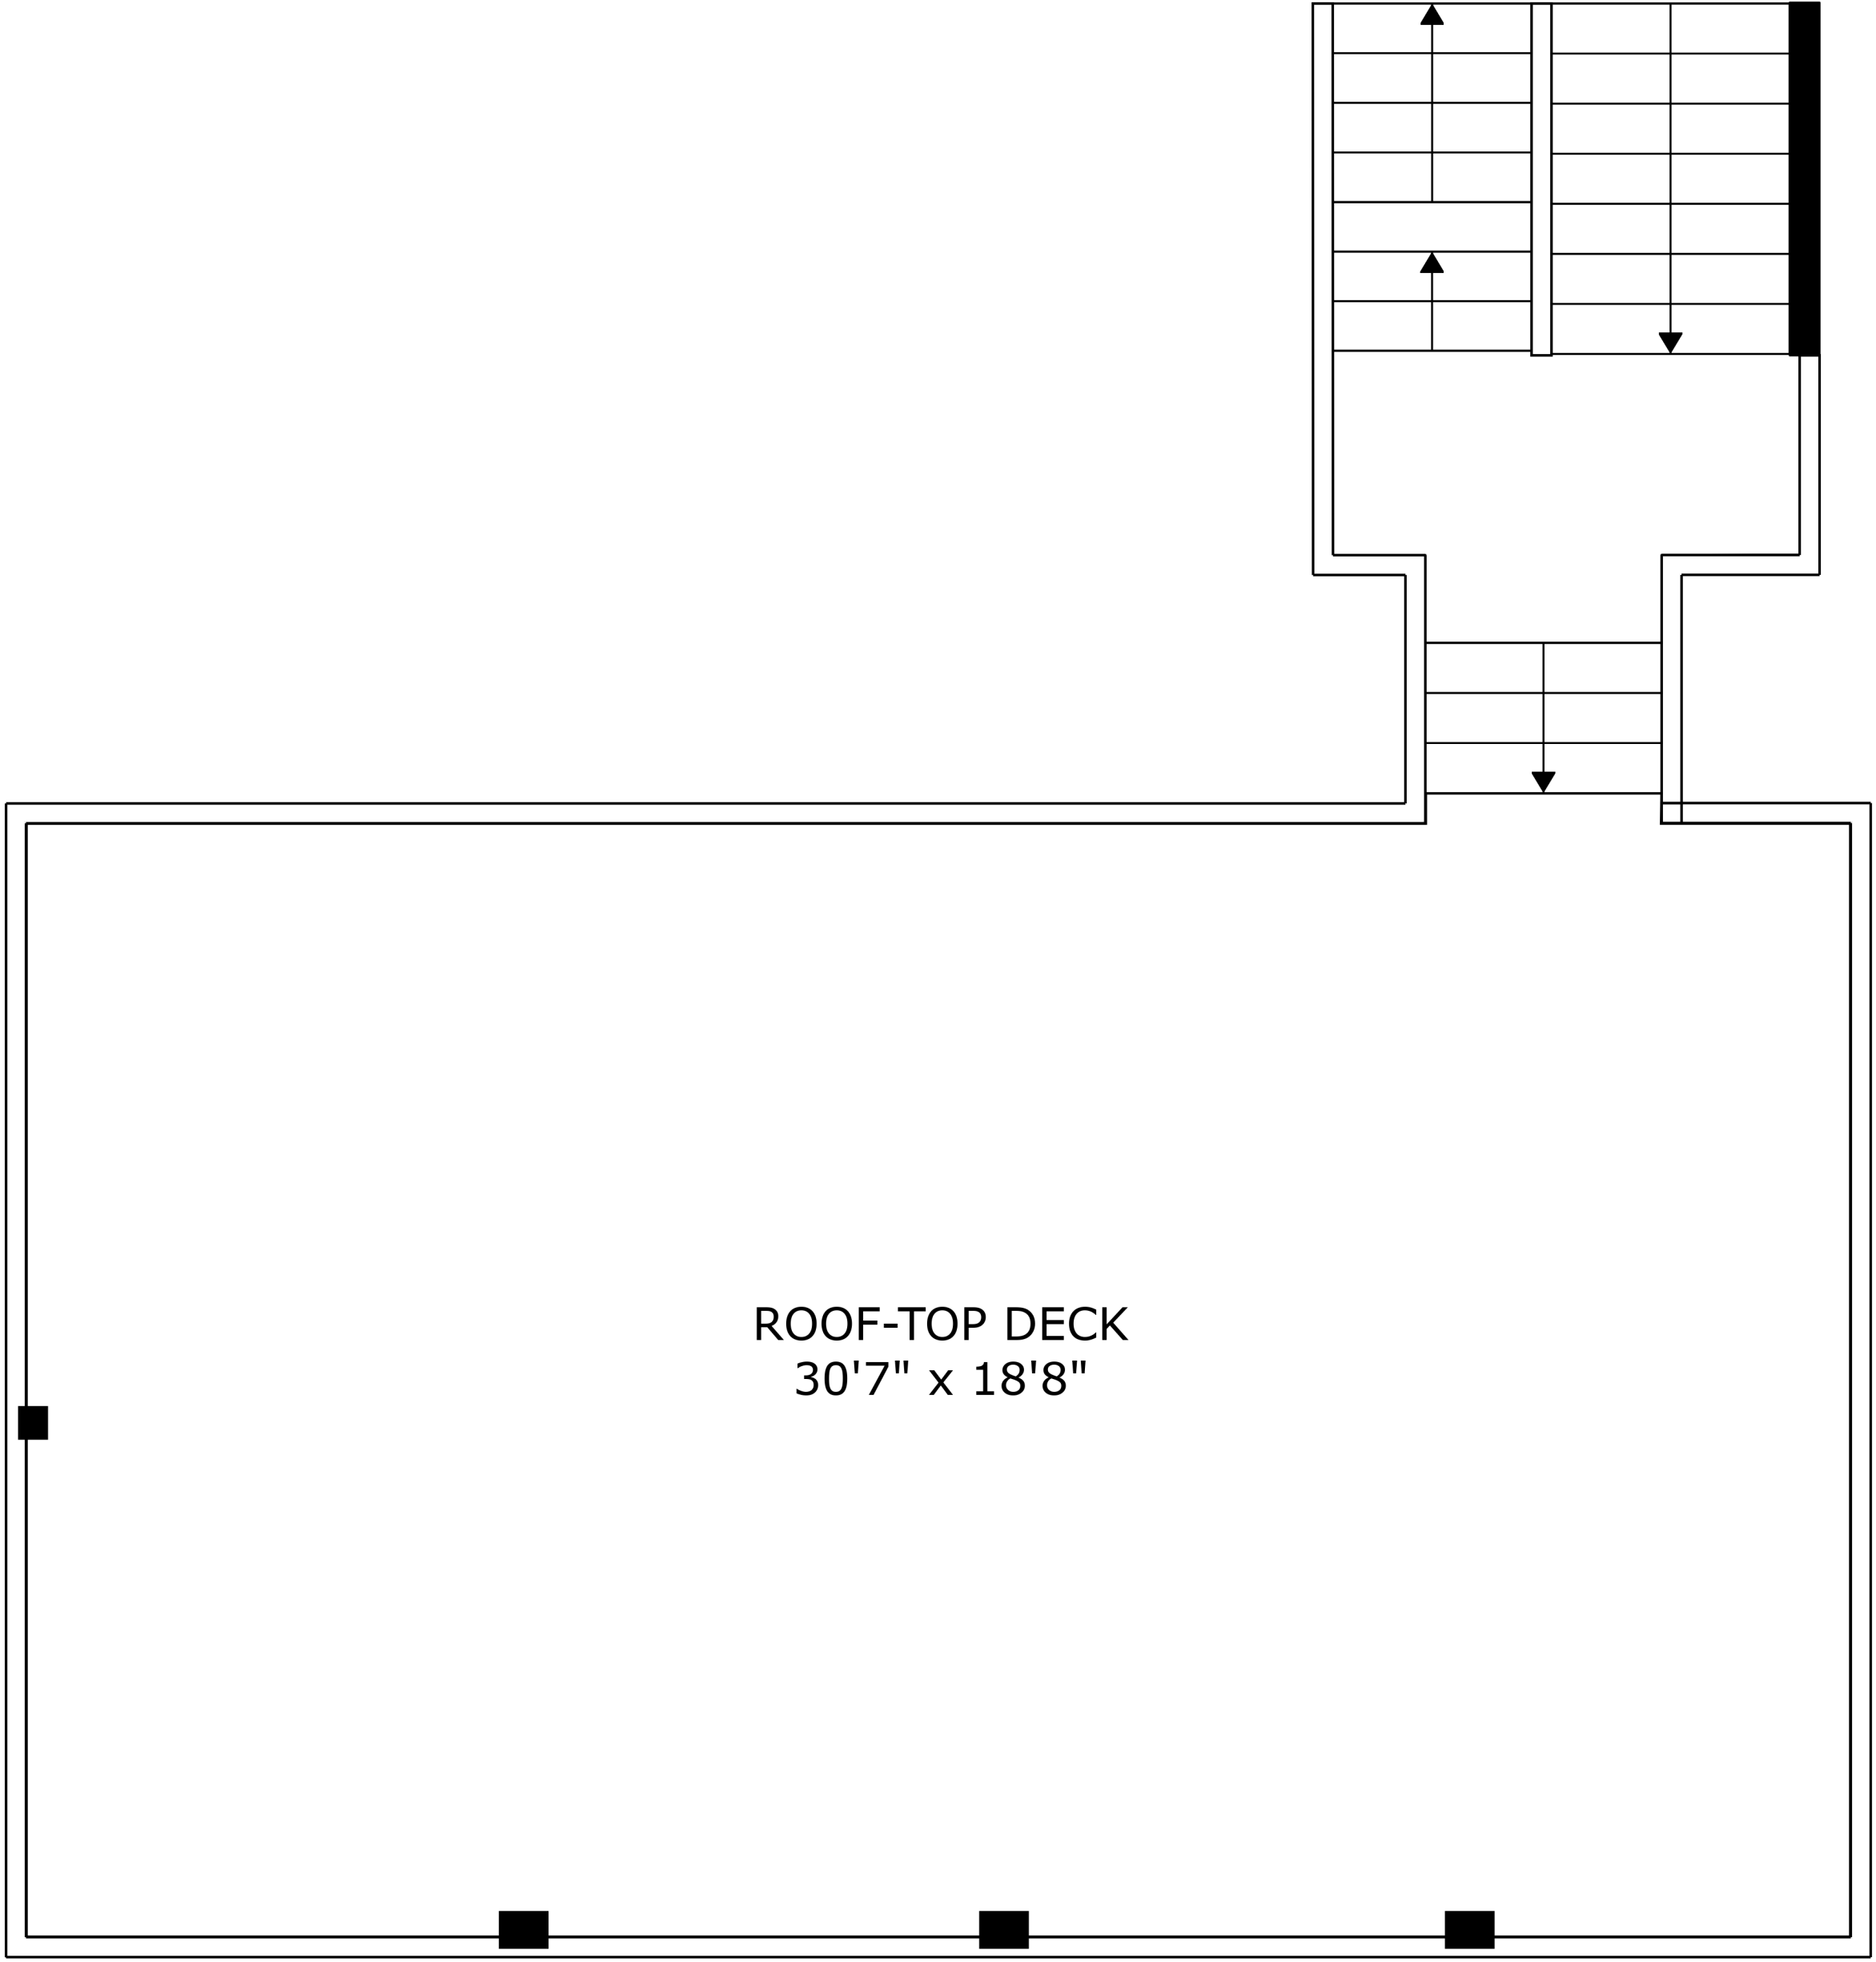

SIZES AND DIMENSIONS ARE APPROXIMATE, ACTUAL MAY VARY.

ROOF-TOP DECK  
30'7" x 18'8"

SIZES AND DIMENSIONS ARE APPROXIMATE, ACTUAL MAY VARY.

SIZES AND DIMENSIONS ARE APPROXIMATE, ACTUAL MAY VARY.

SIZES AND DIMENSIONS ARE APPROXIMATE, ACTUAL MAY VARY.