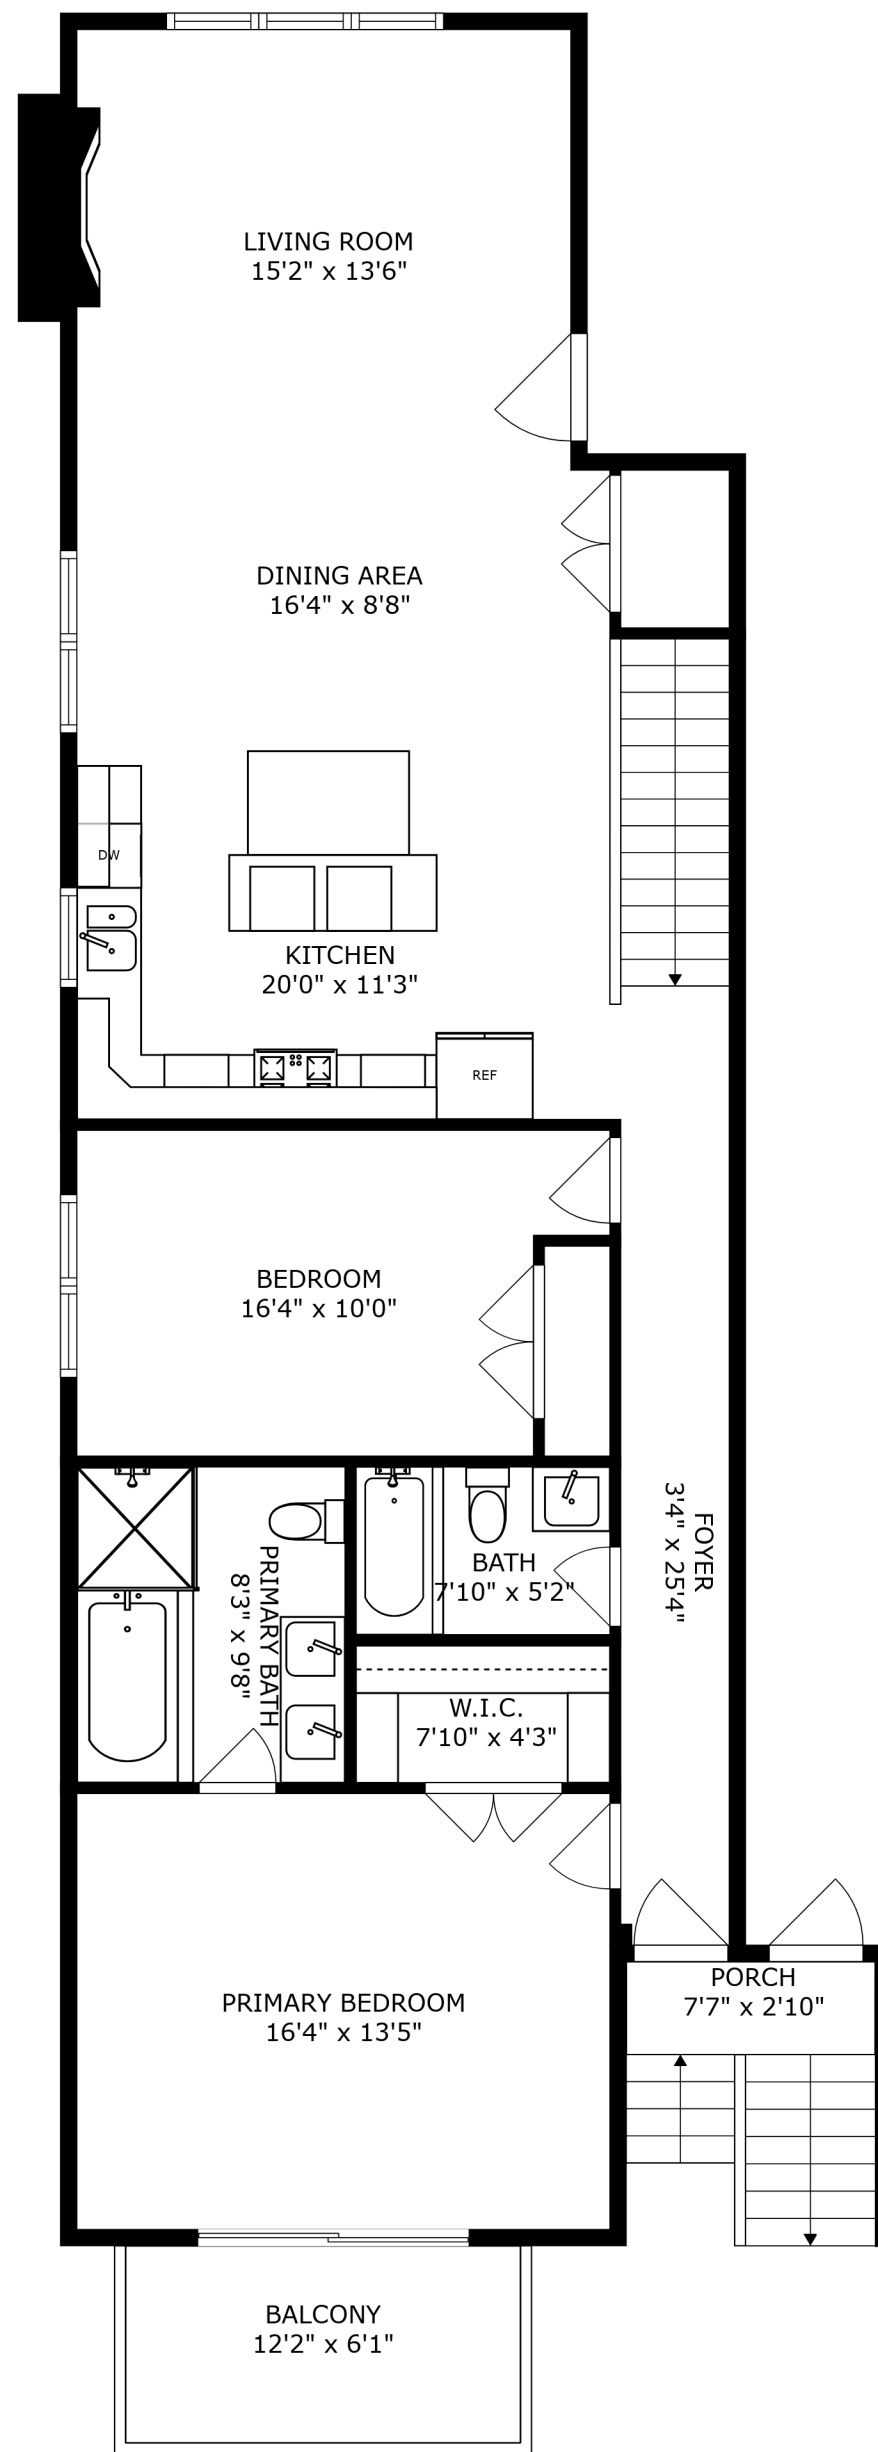

SIZES AND DIMENSIONS ARE APPROXIMATE, ACTUAL MAY VARY.

ROOF-TOP DECK  
30'7" x 18'8"

SIZES AND DIMENSIONS ARE APPROXIMATE, ACTUAL MAY VARY.

SIZES AND DIMENSIONS ARE APPROXIMATE, ACTUAL MAY VARY.

SIZES AND DIMENSIONS ARE APPROXIMATE, ACTUAL MAY VARY.