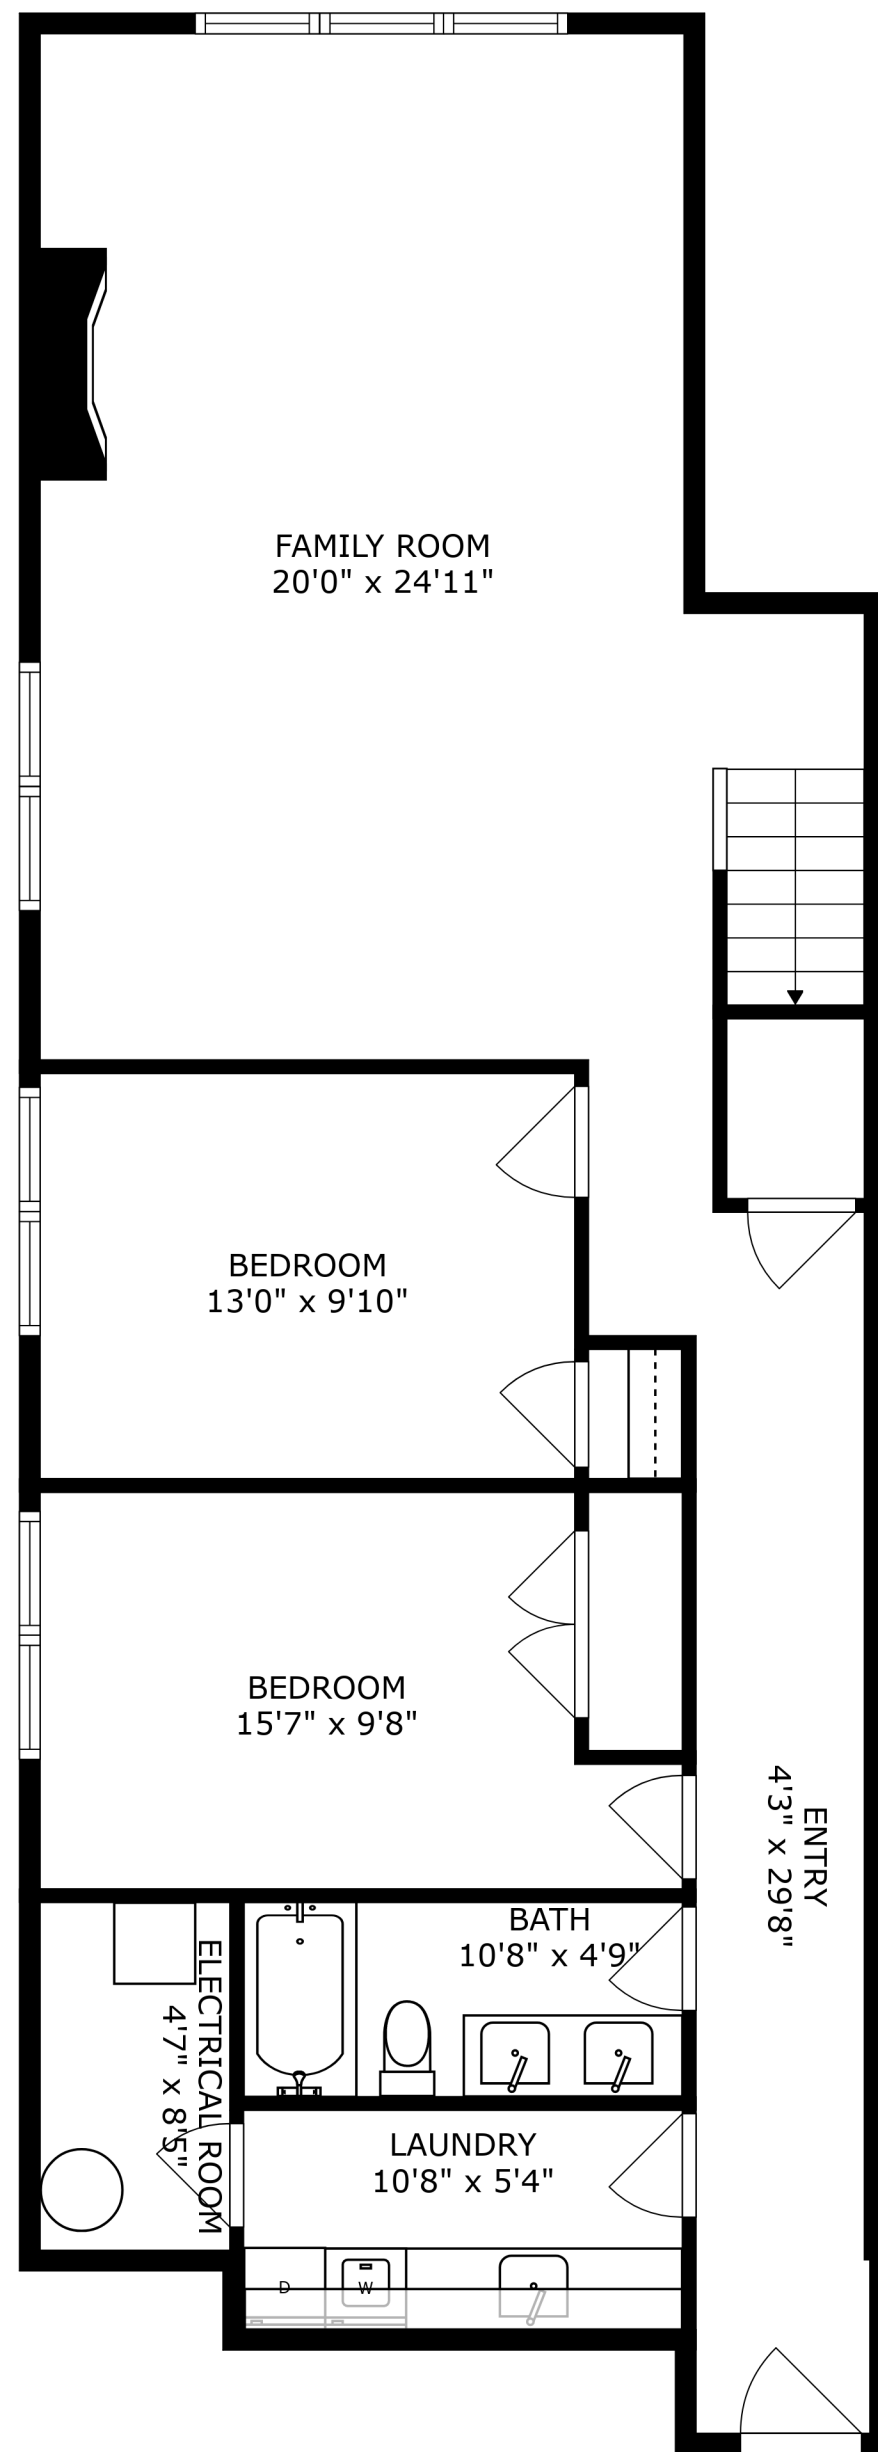

SIZES AND DIMENSIONS ARE APPROXIMATE, ACTUAL MAY VARY.

ROOF-TOP DECK  
30'7" x 18'8"

SIZES AND DIMENSIONS ARE APPROXIMATE, ACTUAL MAY VARY.

SIZES AND DIMENSIONS ARE APPROXIMATE, ACTUAL MAY VARY.

SIZES AND DIMENSIONS ARE APPROXIMATE, ACTUAL MAY VARY.