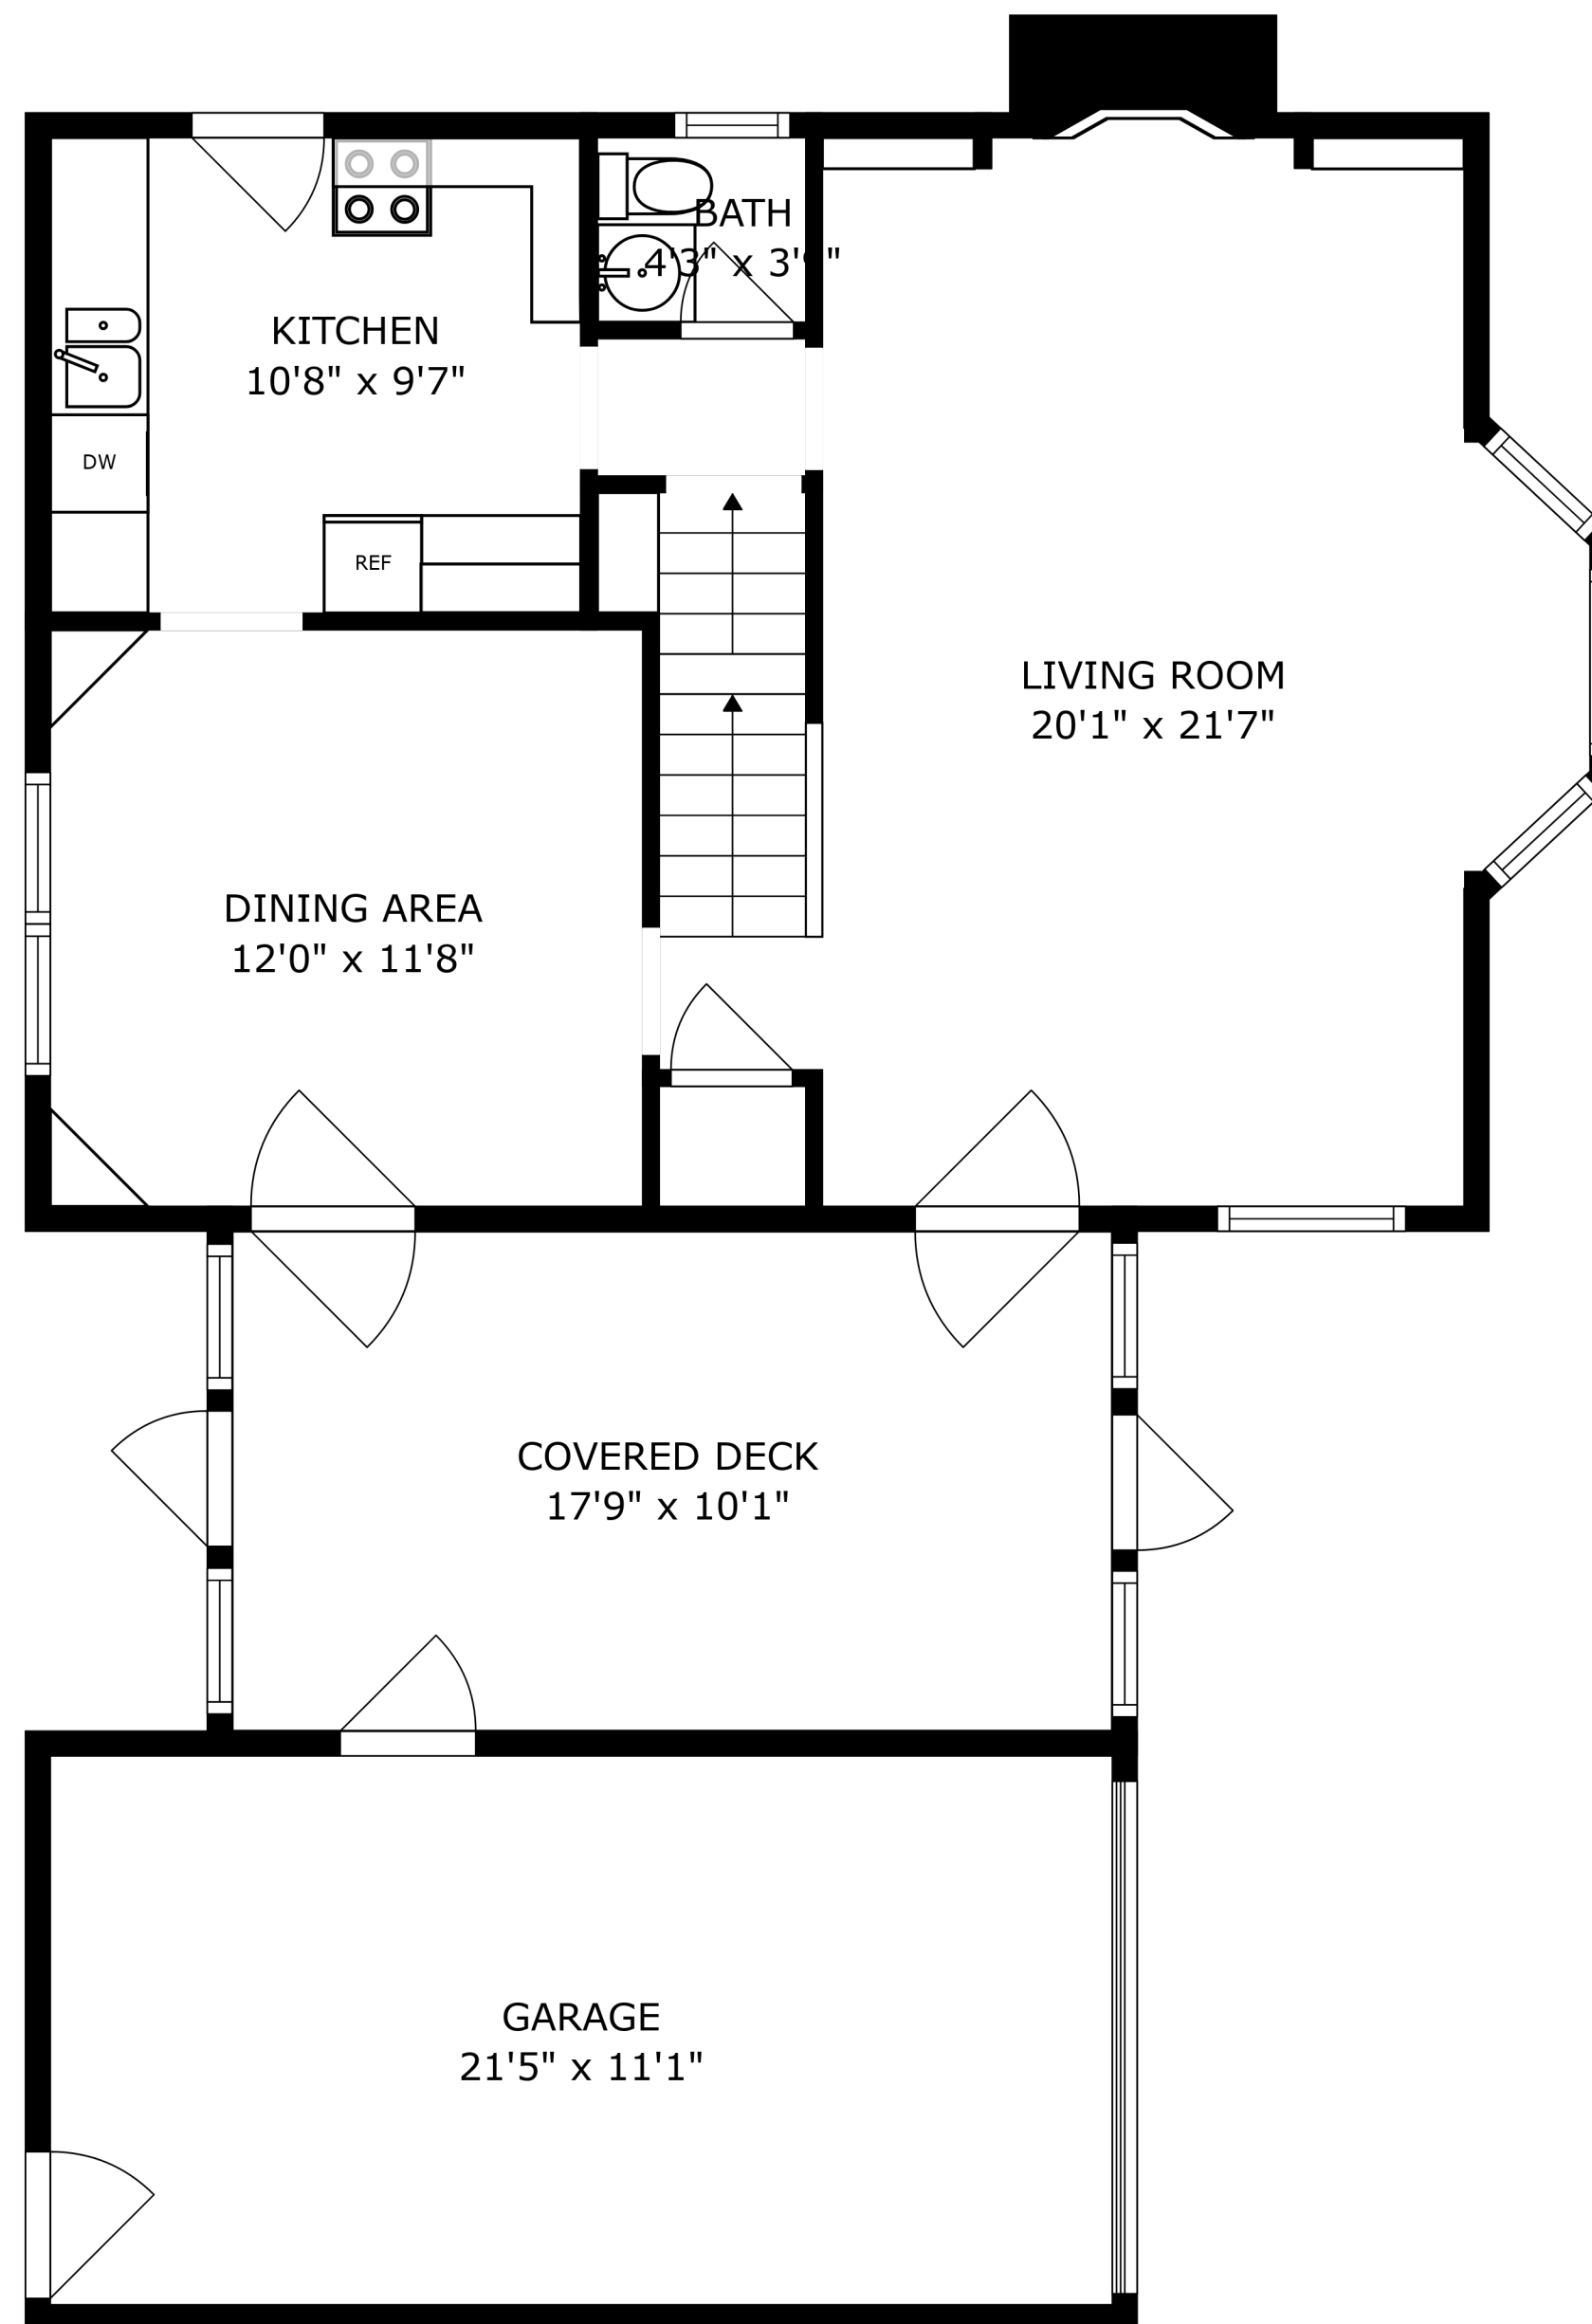

FLOOR 1

FLOOR 2

FLOOR 3

PRIMARY BEDROOM
11'11" x 15'9"

BATH
8'2" x 5'6"

BEDROOM
9'2" x 10'3"

BEDROOM
13'0" x 11'0"

SIZES AND DIMENSIONS ARE APPROXIMATE, ACTUAL MAY VARY.

LAUNDRY
10'8" x 13'0"

ELECTRICAL ROOM
6'7" x 12'0"

RECREATION ROOM
21'10" x 19'1"

ROOM
8'11" x 8'3"