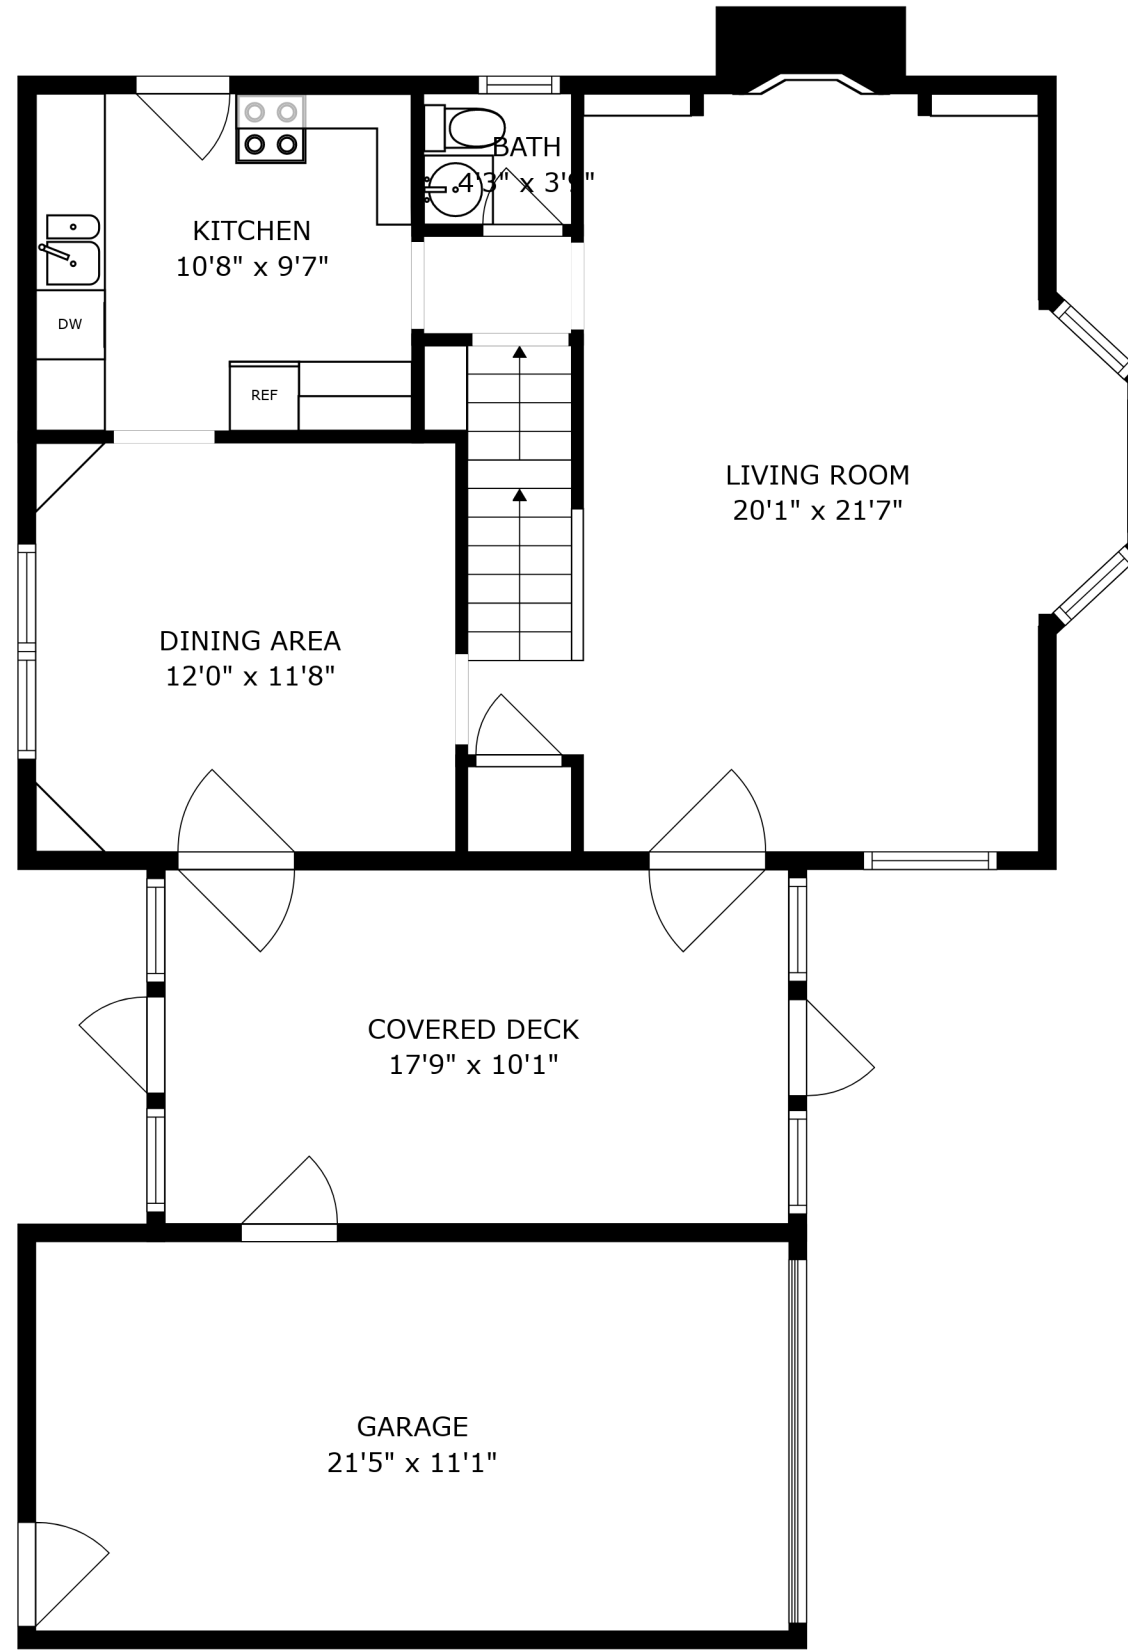

FLOOR 1

FLOOR 2

FLOOR 3

PRIMARY BEDROOM
11'11" x 15'9"

BATH
8'2" x 5'6"

BEDROOM
9'2" x 10'3"

BEDROOM
13'0" x 11'0"

SIZES AND DIMENSIONS ARE APPROXIMATE, ACTUAL MAY VARY.

LAUNDRY
10'8" x 13'0"

ELECTRICAL ROOM
6'7" x 12'0"

RECREATION ROOM
21'10" x 19'1"

ROOM
8'11" x 8'3"