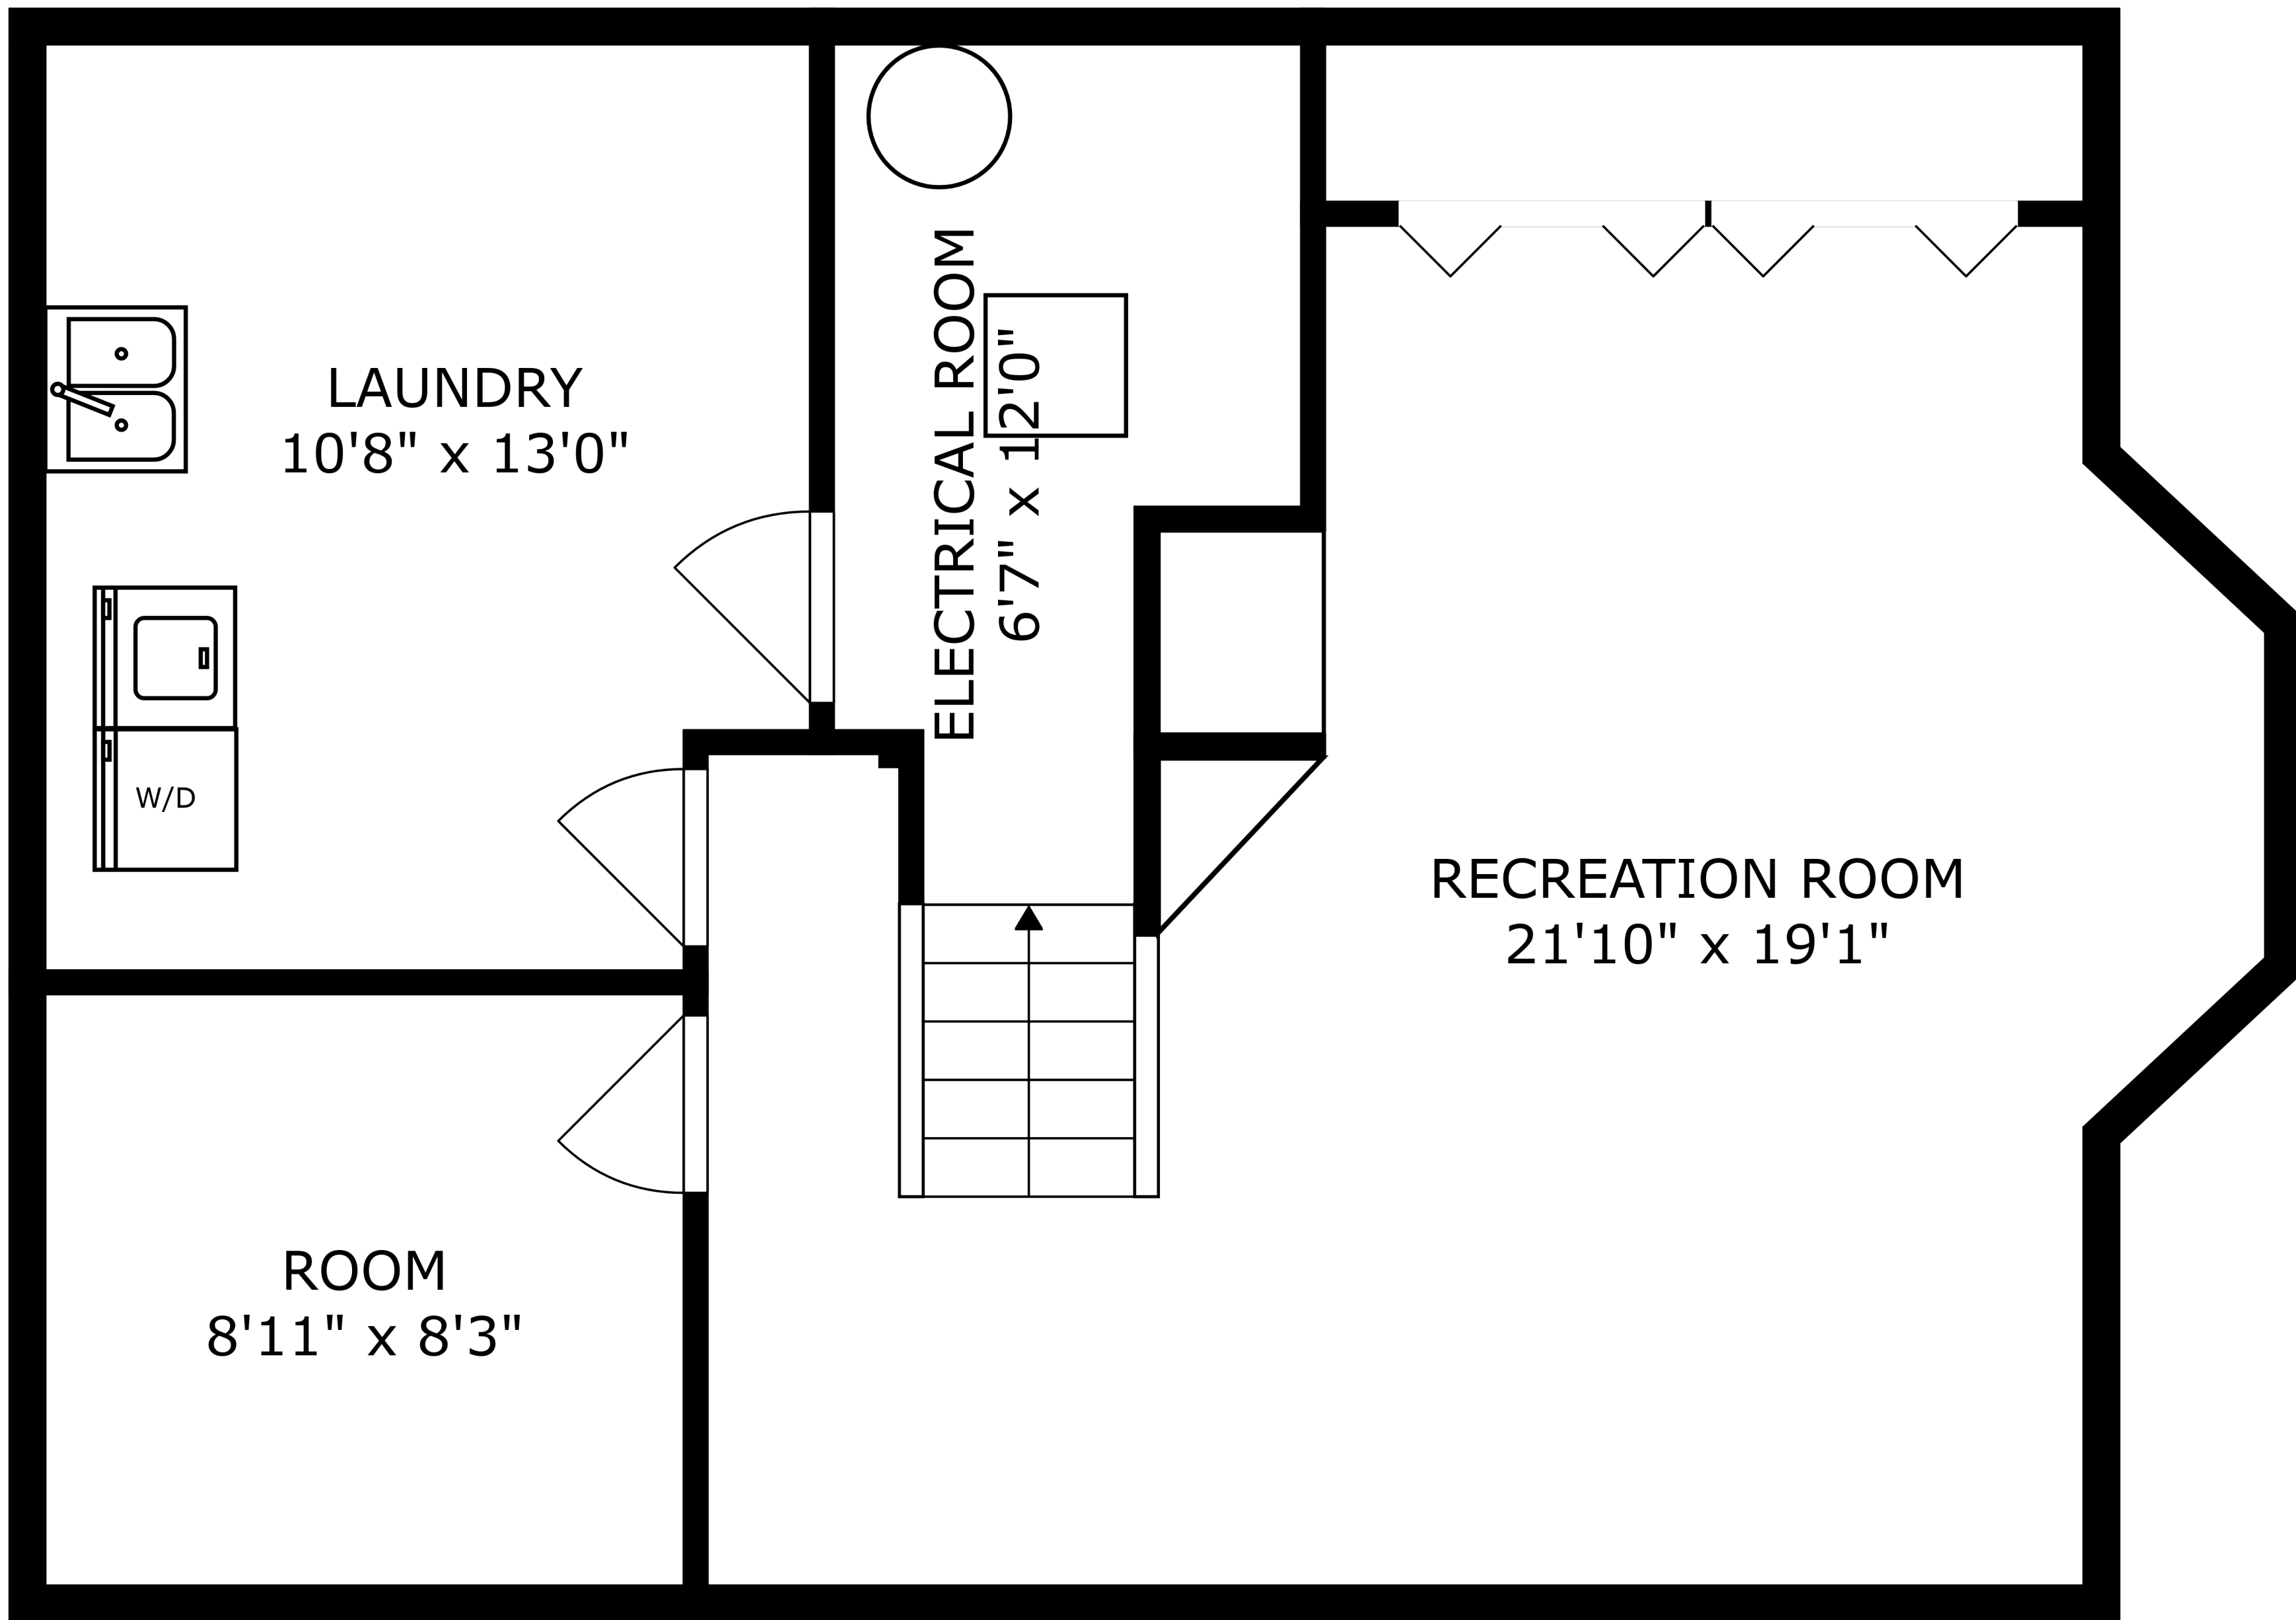

FLOOR 1

FLOOR 2

FLOOR 3

PRIMARY BEDROOM
11'11" x 15'9"

BATH
8'2" x 5'6"

BEDROOM
9'2" x 10'3"

BEDROOM
13'0" x 11'0"

SIZES AND DIMENSIONS ARE APPROXIMATE, ACTUAL MAY VARY.

LAUNDRY
10'8" x 13'0"

ELECTRICAL ROOM
6'7" x 12'0"

RECREATION ROOM
21'10" x 19'1"

ROOM
8'11" x 8'3"