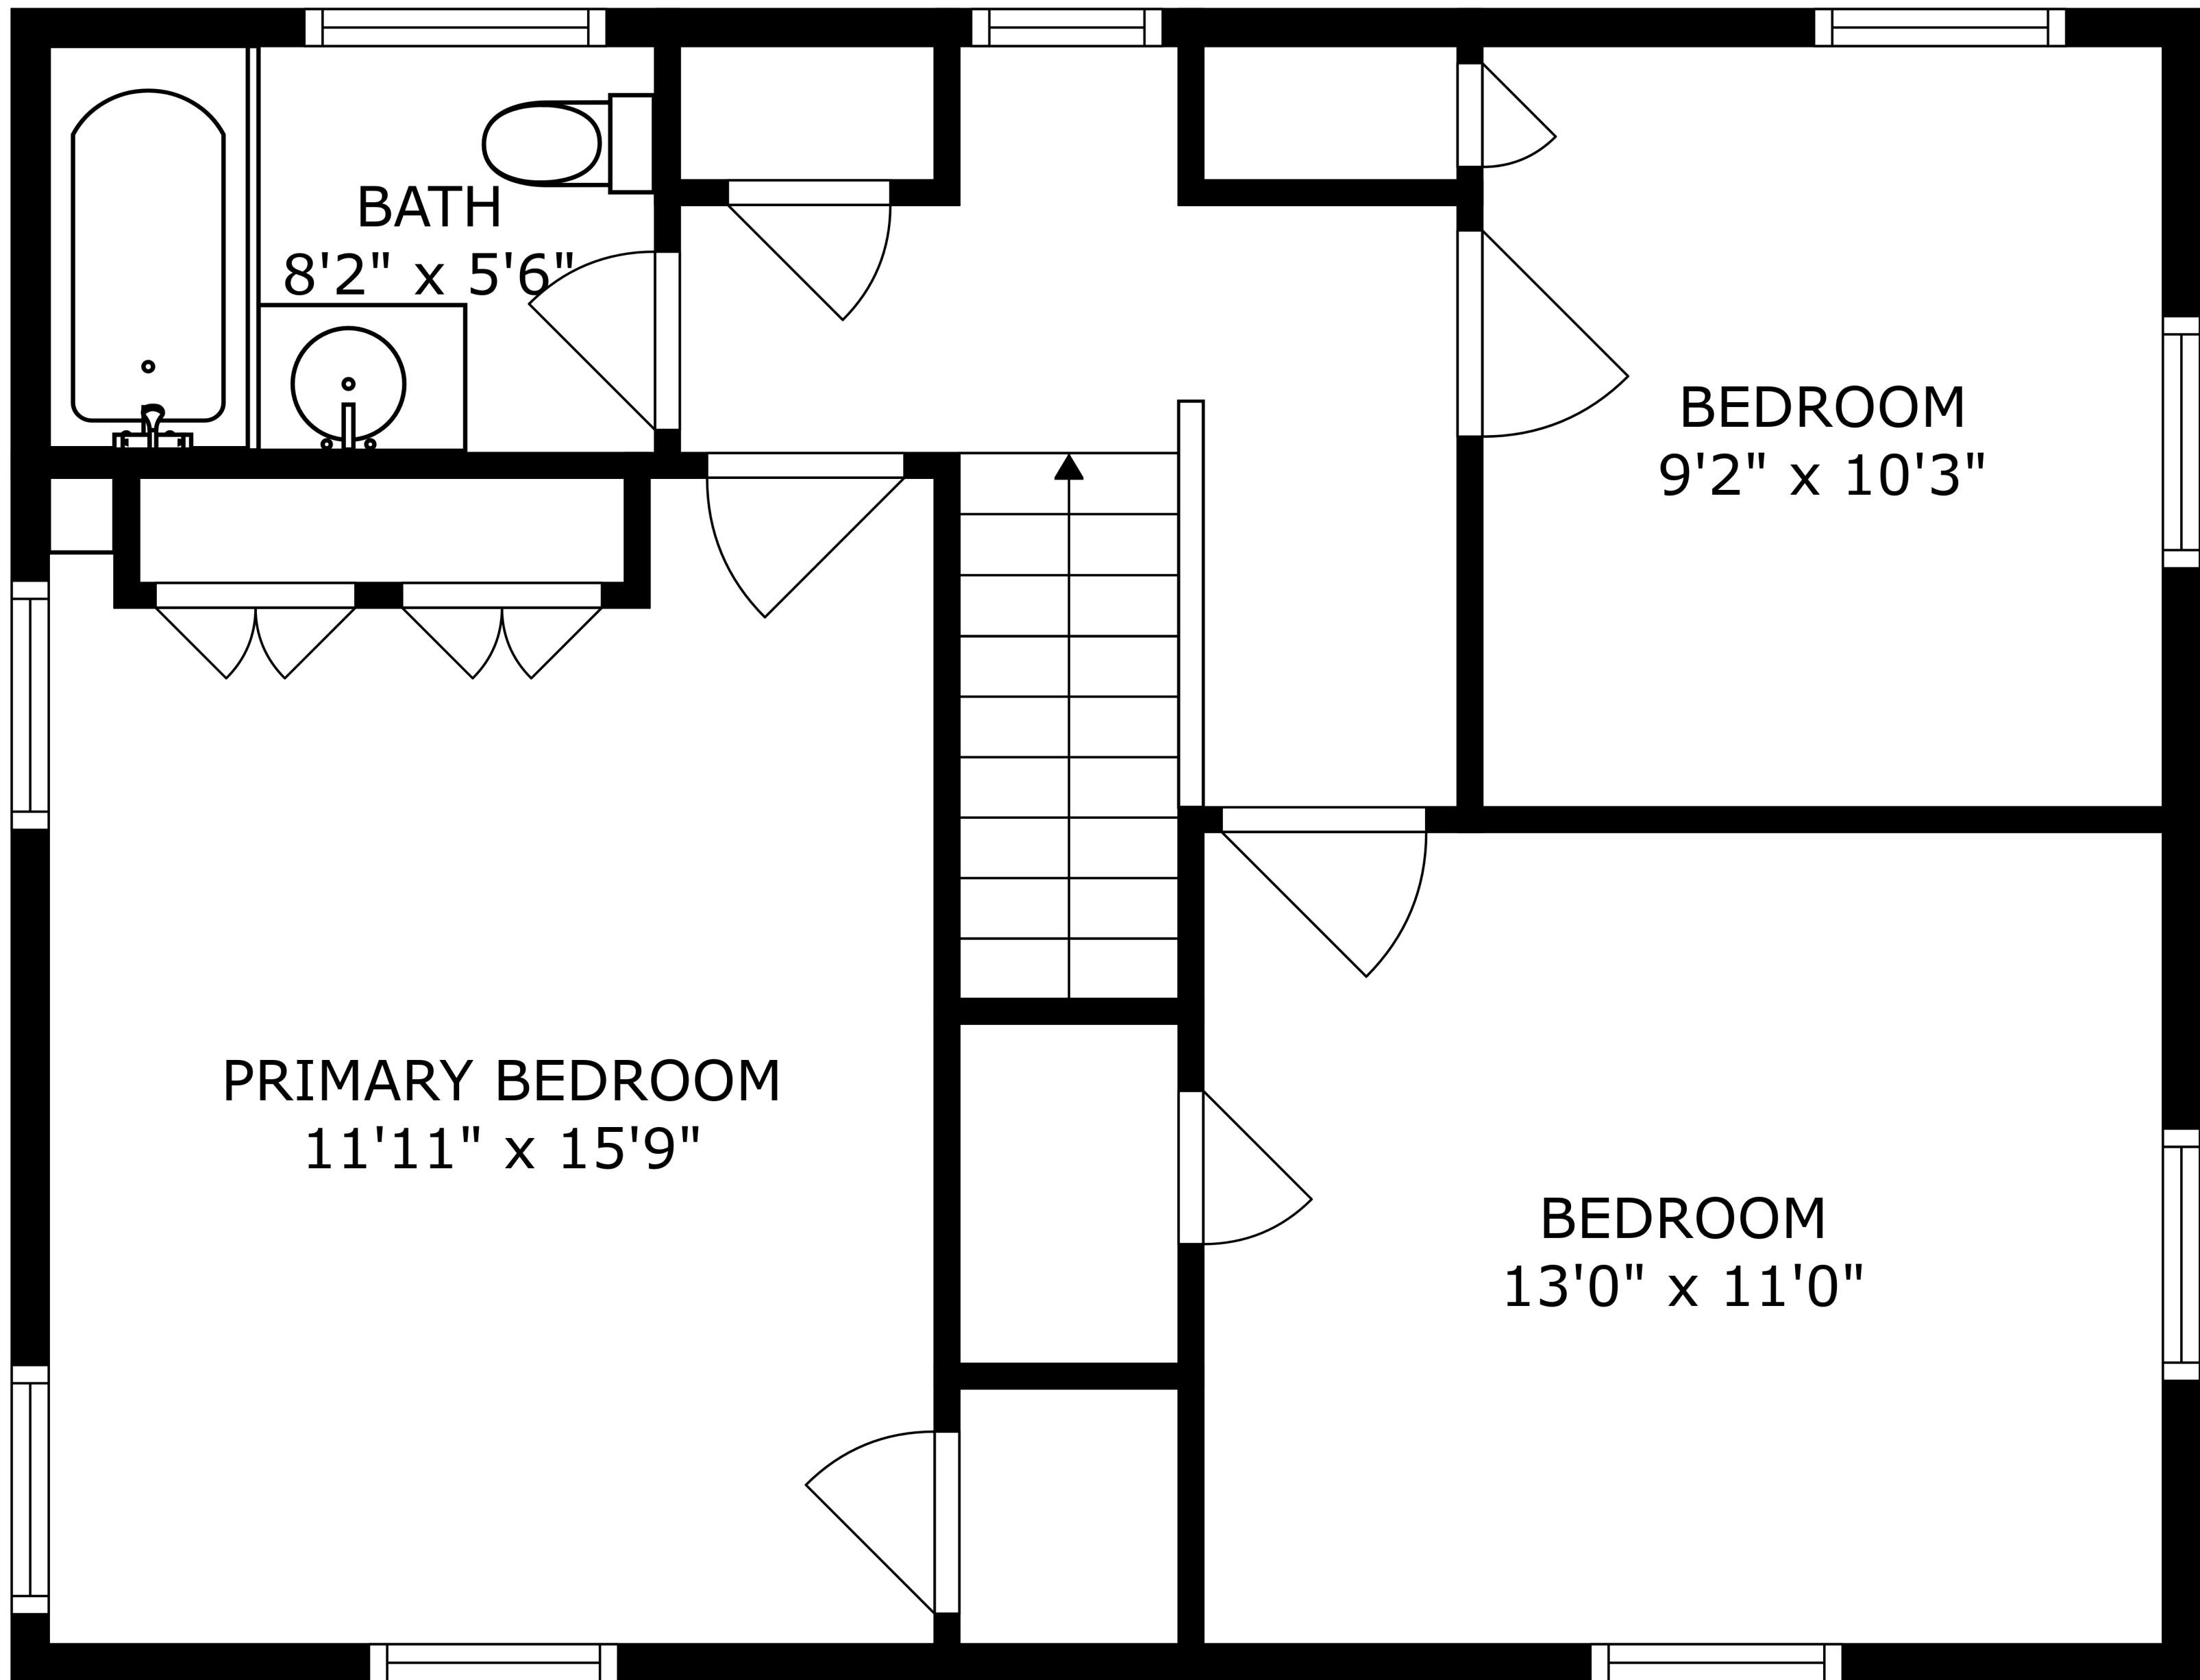

FLOOR 1

FLOOR 2

FLOOR 3

PRIMARY BEDROOM
11'11" x 15'9"

BATH
8'2" x 5'6"

BEDROOM
9'2" x 10'3"

BEDROOM
13'0" x 11'0"

SIZES AND DIMENSIONS ARE APPROXIMATE, ACTUAL MAY VARY.

LAUNDRY
10'8" x 13'0"

ELECTRICAL ROOM
6'7" x 12'0"

RECREATION ROOM
21'10" x 19'1"

ROOM
8'11" x 8'3"