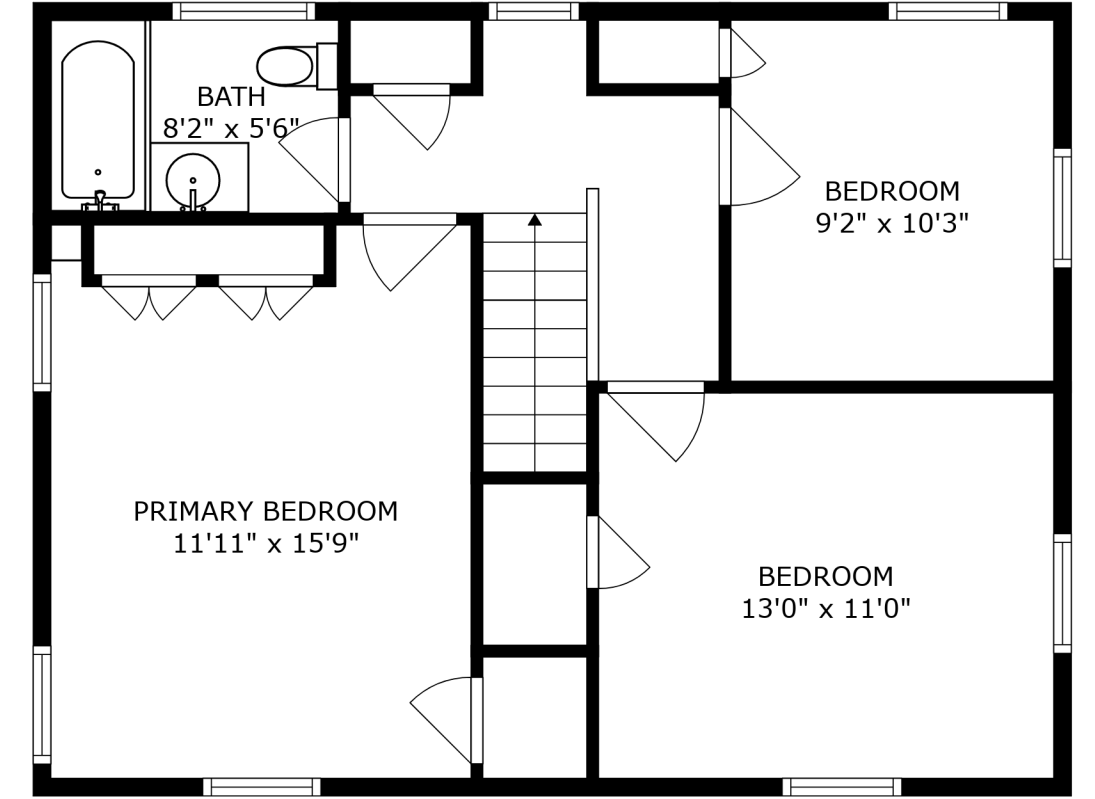

FLOOR 1

FLOOR 2

FLOOR 3

PRIMARY BEDROOM
11'11" x 15'9"

BATH
8'2" x 5'6"

BEDROOM
9'2" x 10'3"

BEDROOM
13'0" x 11'0"

SIZES AND DIMENSIONS ARE APPROXIMATE, ACTUAL MAY VARY.

LAUNDRY
10'8" x 13'0"

ELECTRICAL ROOM
6'7" x 12'0"

RECREATION ROOM
21'10" x 19'1"

ROOM
8'11" x 8'3"