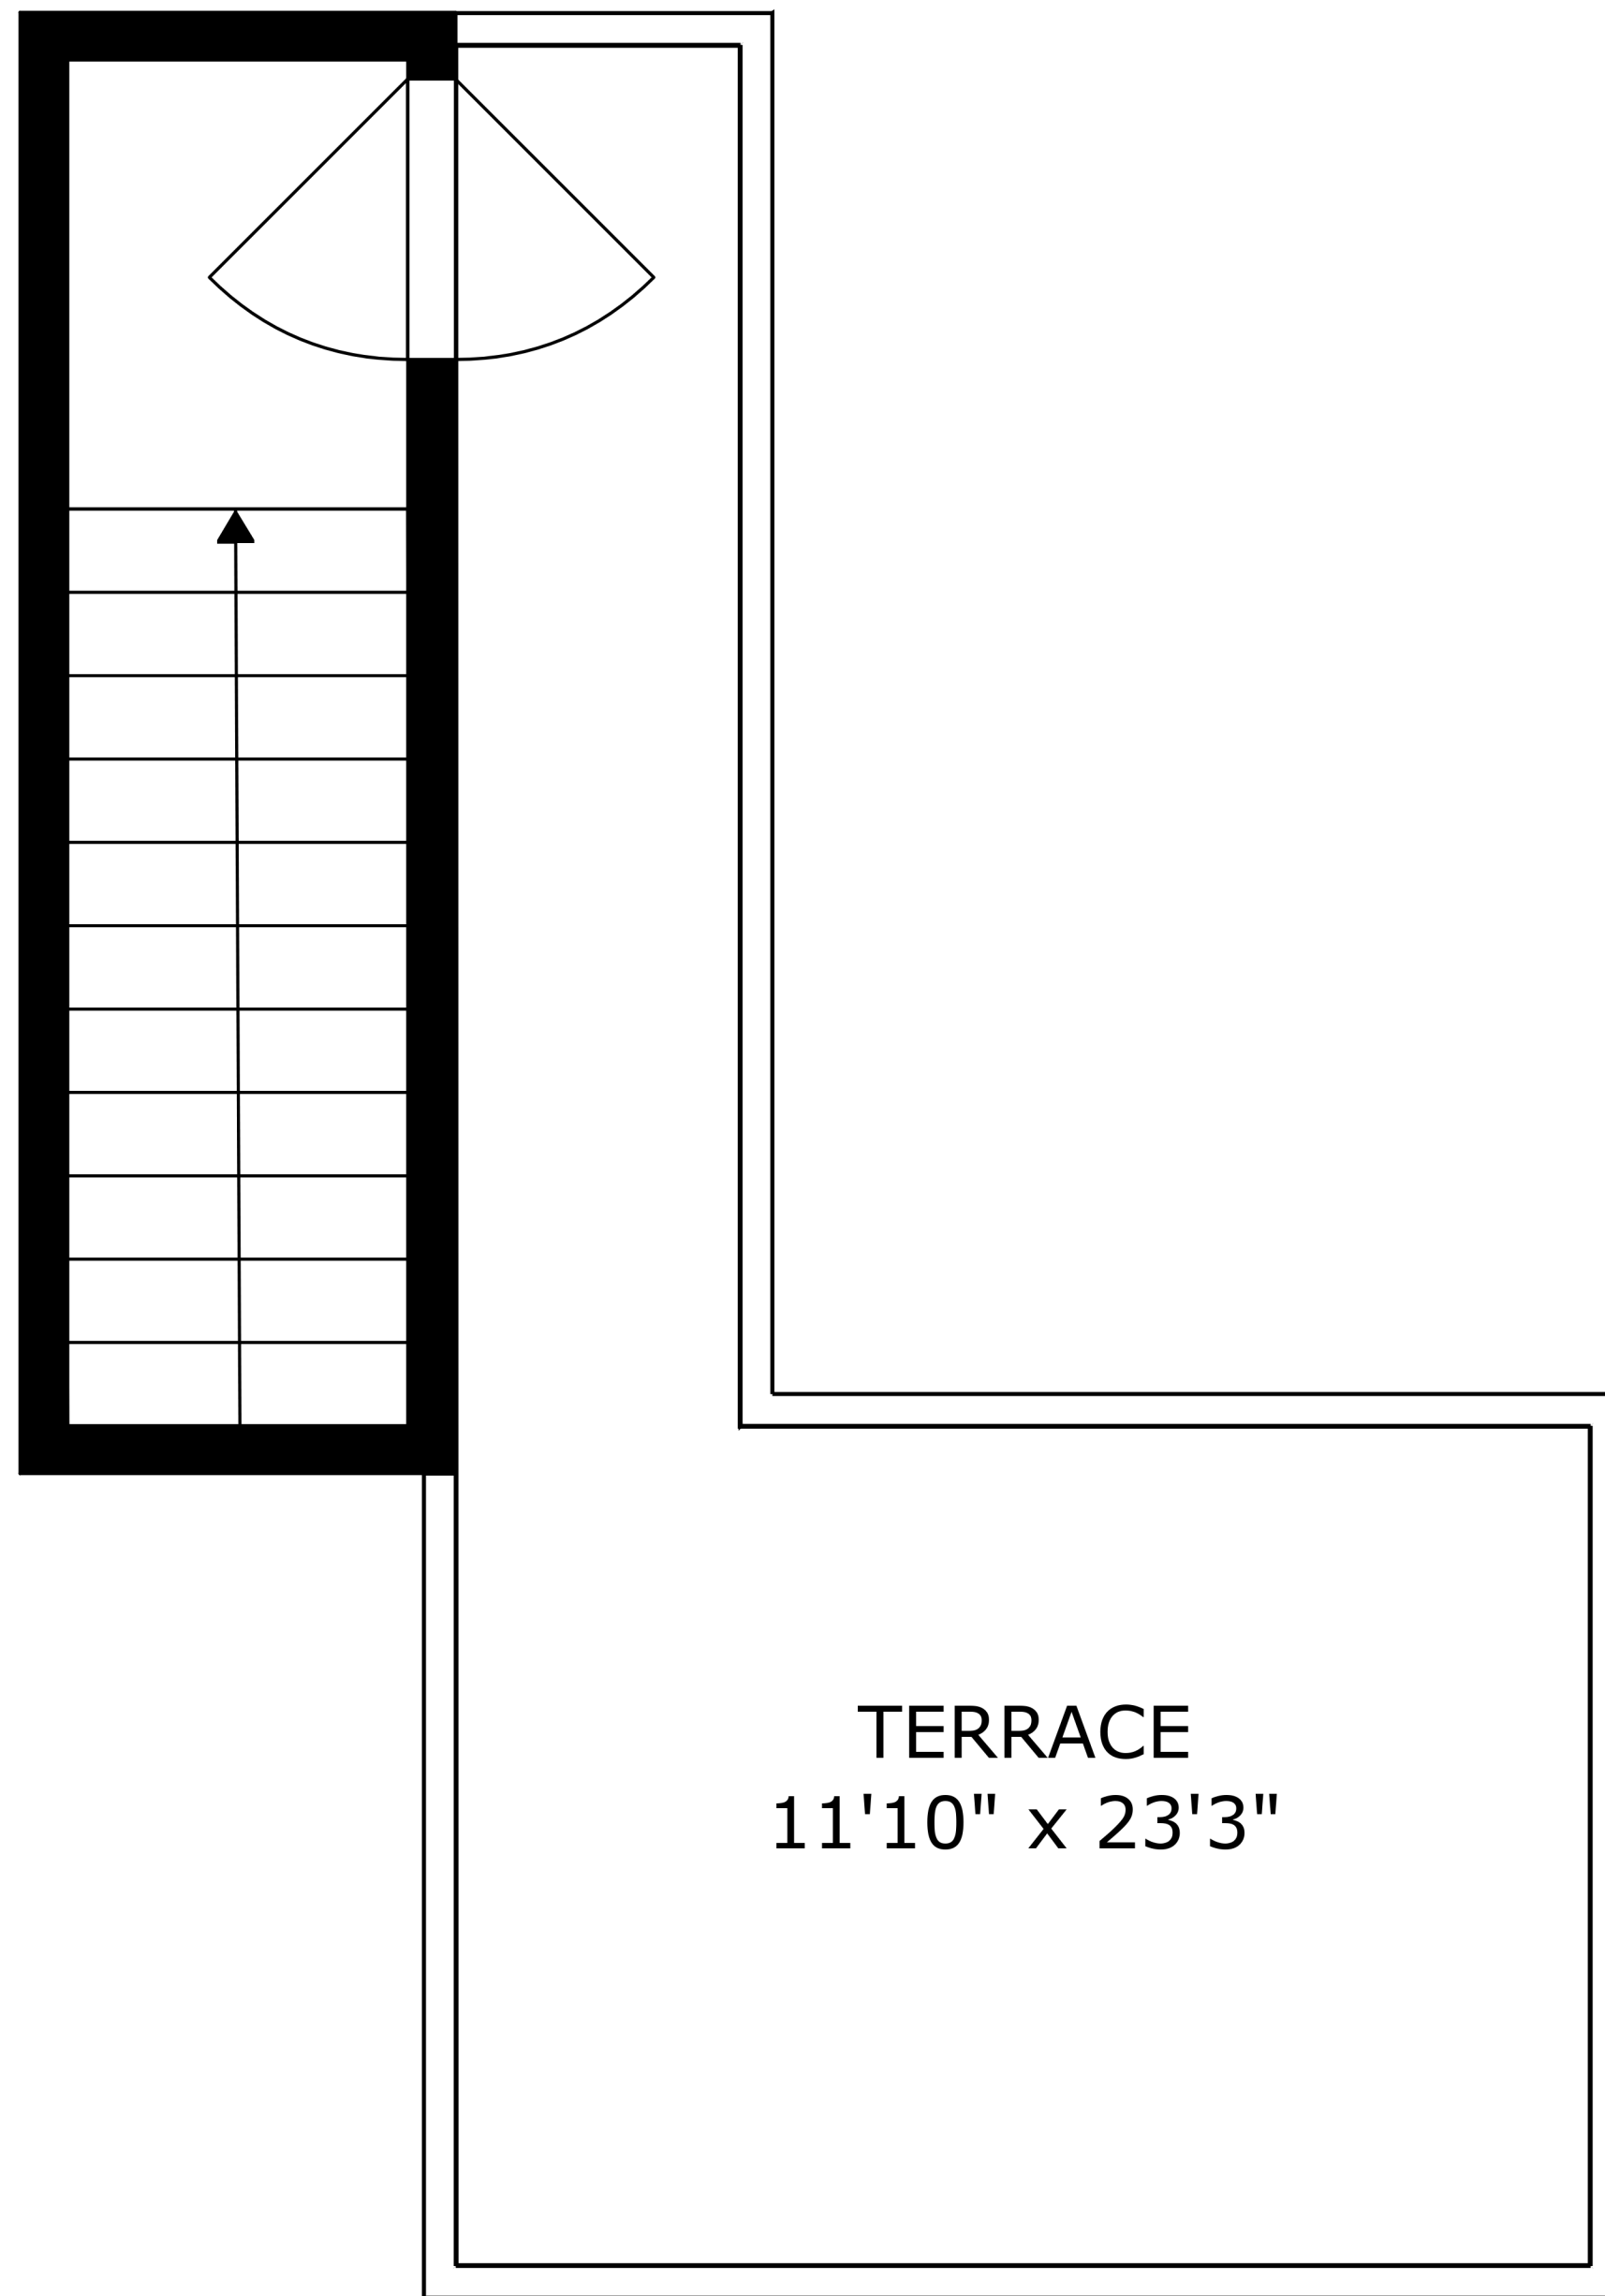

SIZES AND DIMENSIONS ARE APPROXIMATE, ACTUAL MAY VARY.

TERRACE  
11'10" x 23'3"

SIZES AND DIMENSIONS ARE APPROXIMATE, ACTUAL MAY VARY.

SIZES AND DIMENSIONS ARE APPROXIMATE, ACTUAL MAY VARY.

SIZES AND DIMENSIONS ARE APPROXIMATE, ACTUAL MAY VARY.