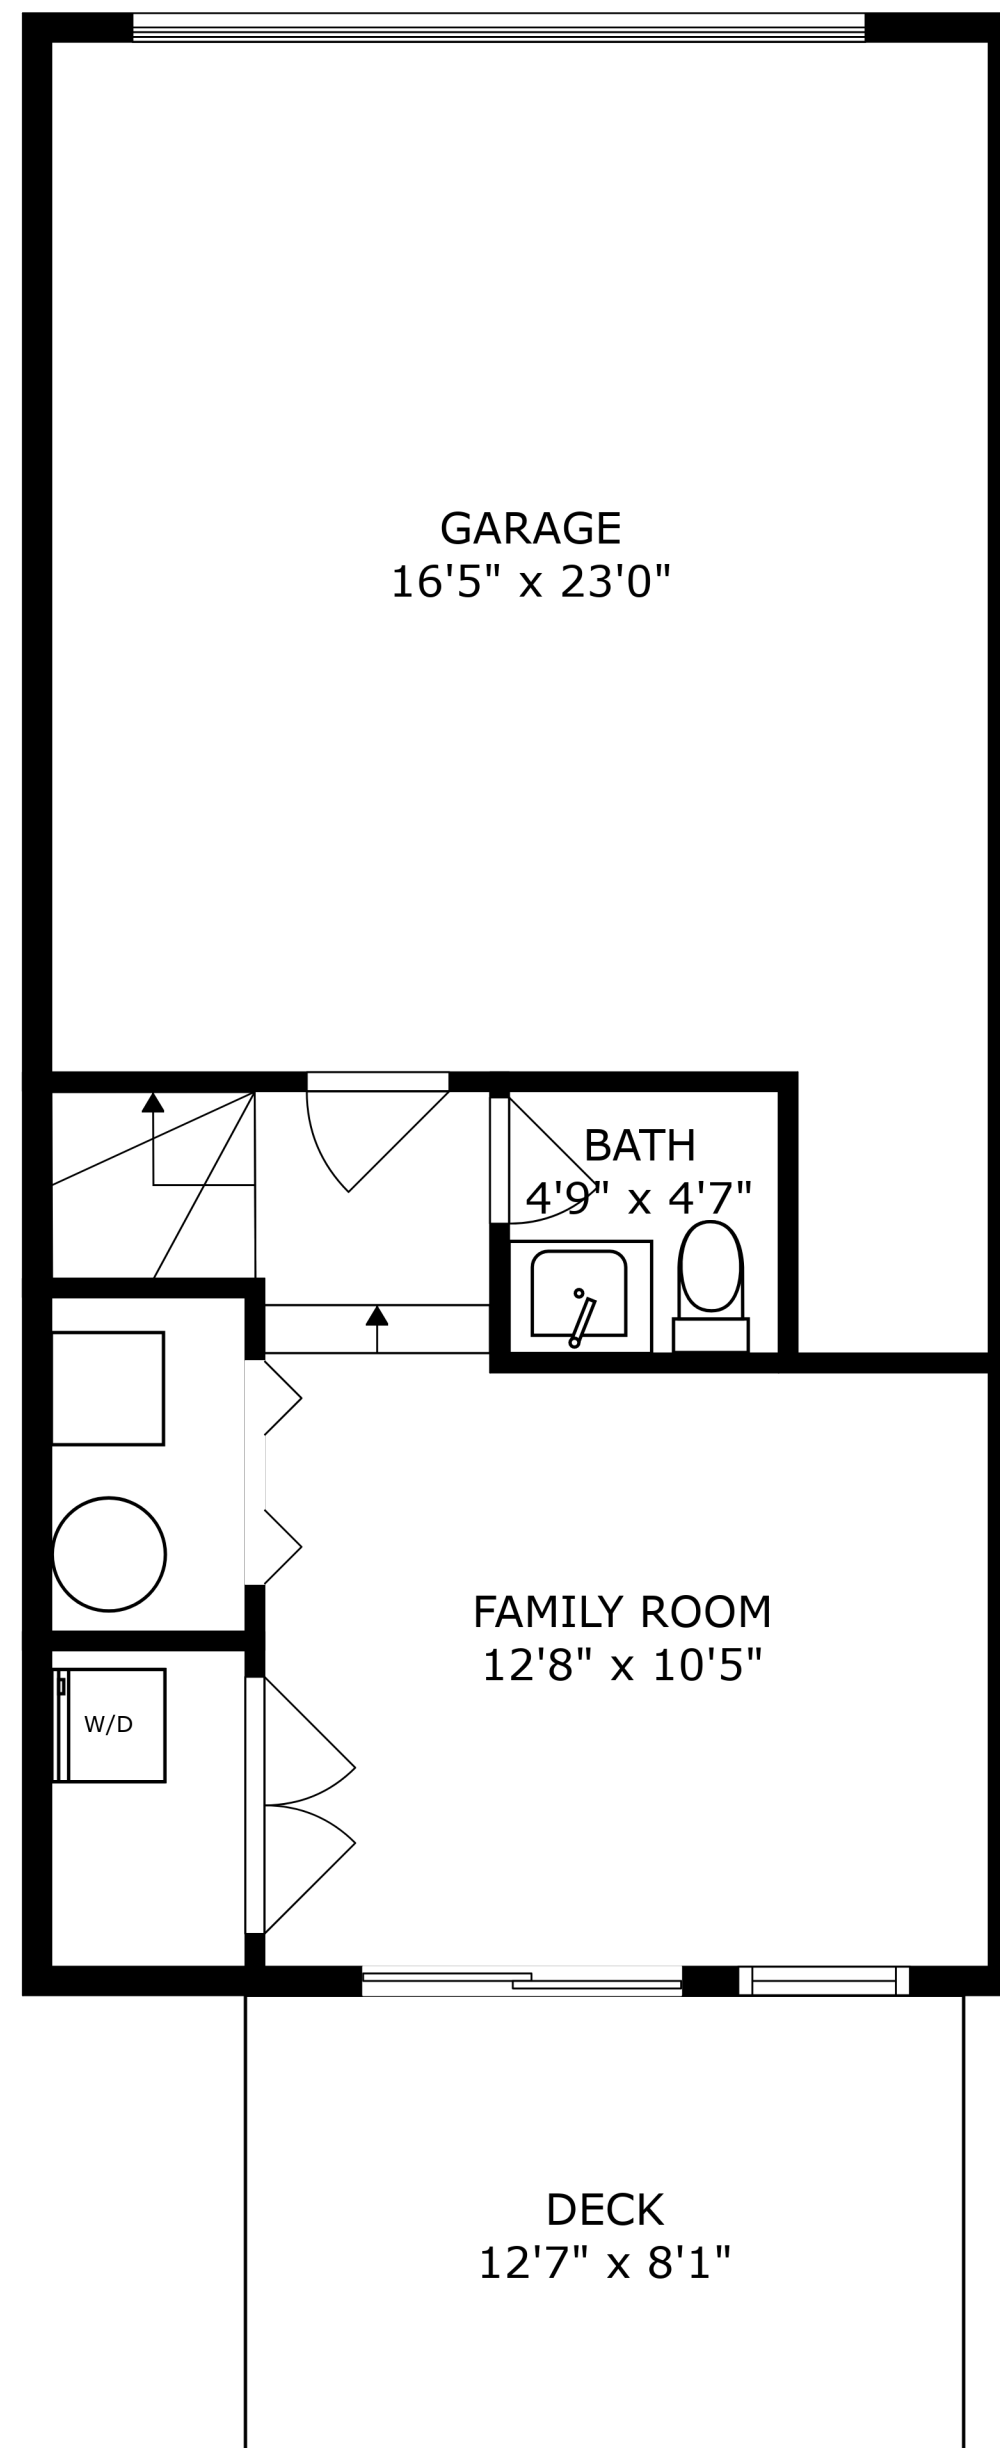

SIZES AND DIMENSIONS ARE APPROXIMATE, ACTUAL MAY VARY.

TERRACE  
11'10" x 23'3"

SIZES AND DIMENSIONS ARE APPROXIMATE, ACTUAL MAY VARY.

SIZES AND DIMENSIONS ARE APPROXIMATE, ACTUAL MAY VARY.

SIZES AND DIMENSIONS ARE APPROXIMATE, ACTUAL MAY VARY.