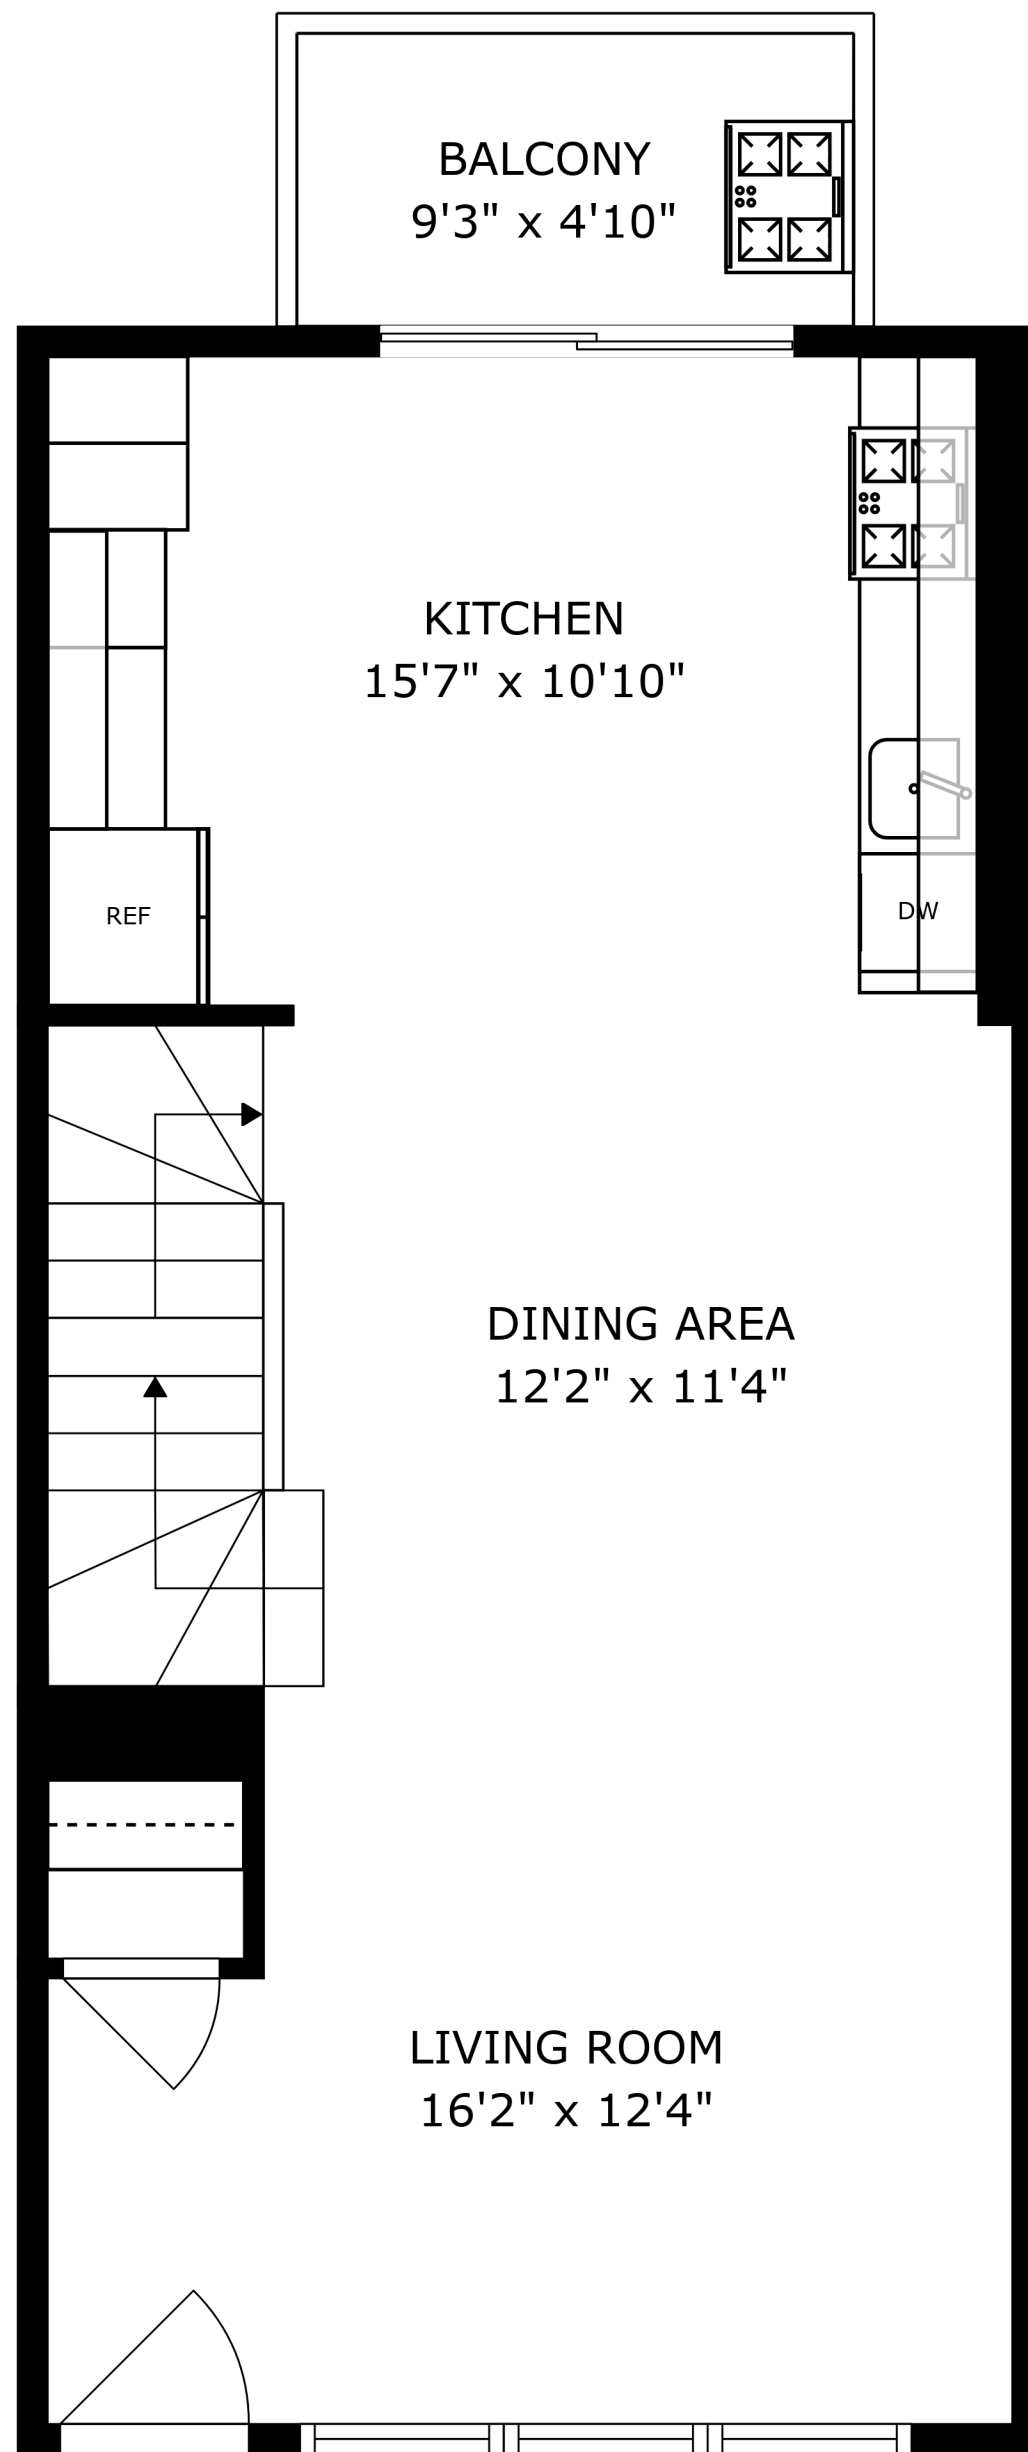

SIZES AND DIMENSIONS ARE APPROXIMATE, ACTUAL MAY VARY.

TERRACE  
11'10" x 23'3"

SIZES AND DIMENSIONS ARE APPROXIMATE, ACTUAL MAY VARY.

SIZES AND DIMENSIONS ARE APPROXIMATE, ACTUAL MAY VARY.

SIZES AND DIMENSIONS ARE APPROXIMATE, ACTUAL MAY VARY.