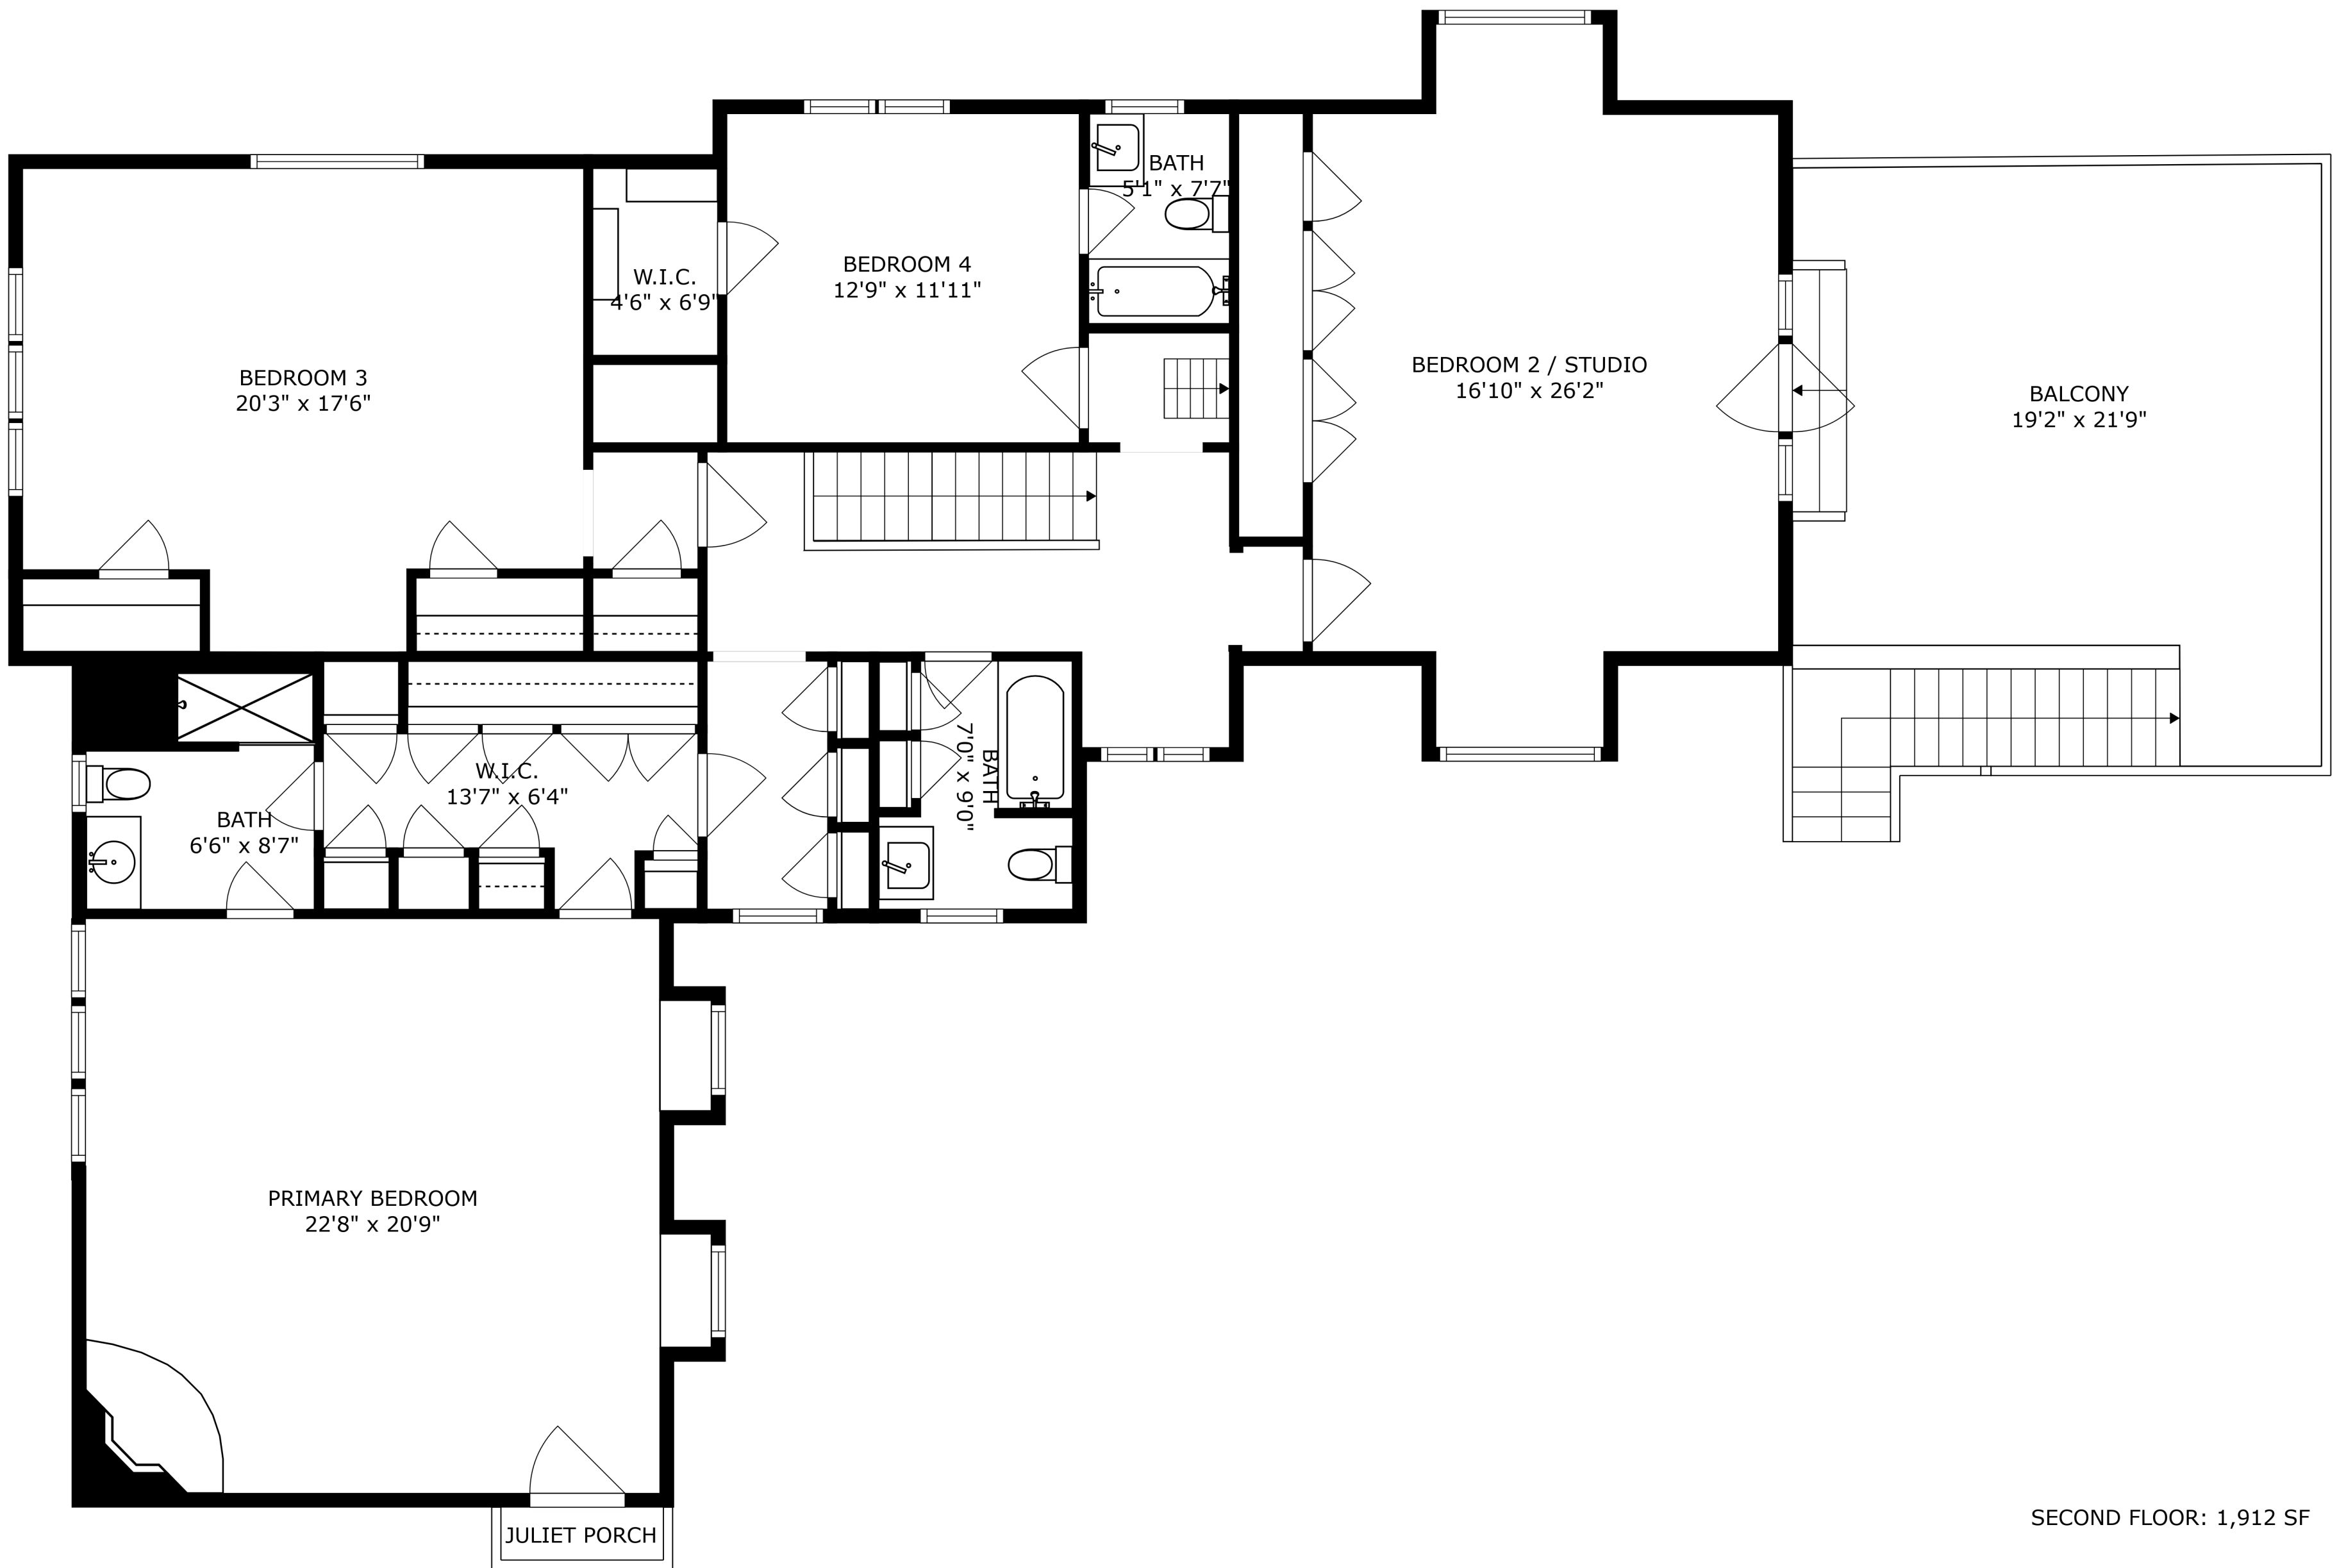

SIZES AND DIMENSIONS ARE APPROXIMATE, ACTUAL MAY VARY.

ATTIC  
44'2" x 26'1"

CEDAR CLOSET  
7'8" x 4'3"

ATTIC  
19'8" x 14'2"

THIRD FLOOR: 1,296 SF

SIZES AND DIMENSIONS ARE APPROXIMATE, ACTUAL MAY VARY.

SECOND FLOOR: 1,912 SF

SIZES AND DIMENSIONS ARE APPROXIMATE, ACTUAL MAY VARY.

FIRST FLOOR: 1,996 SF

SIZES AND DIMENSIONS ARE APPROXIMATE, ACTUAL MAY VARY.

BASEMENT: 1,732 SF

SIZES AND DIMENSIONS ARE APPROXIMATE, ACTUAL MAY VARY.