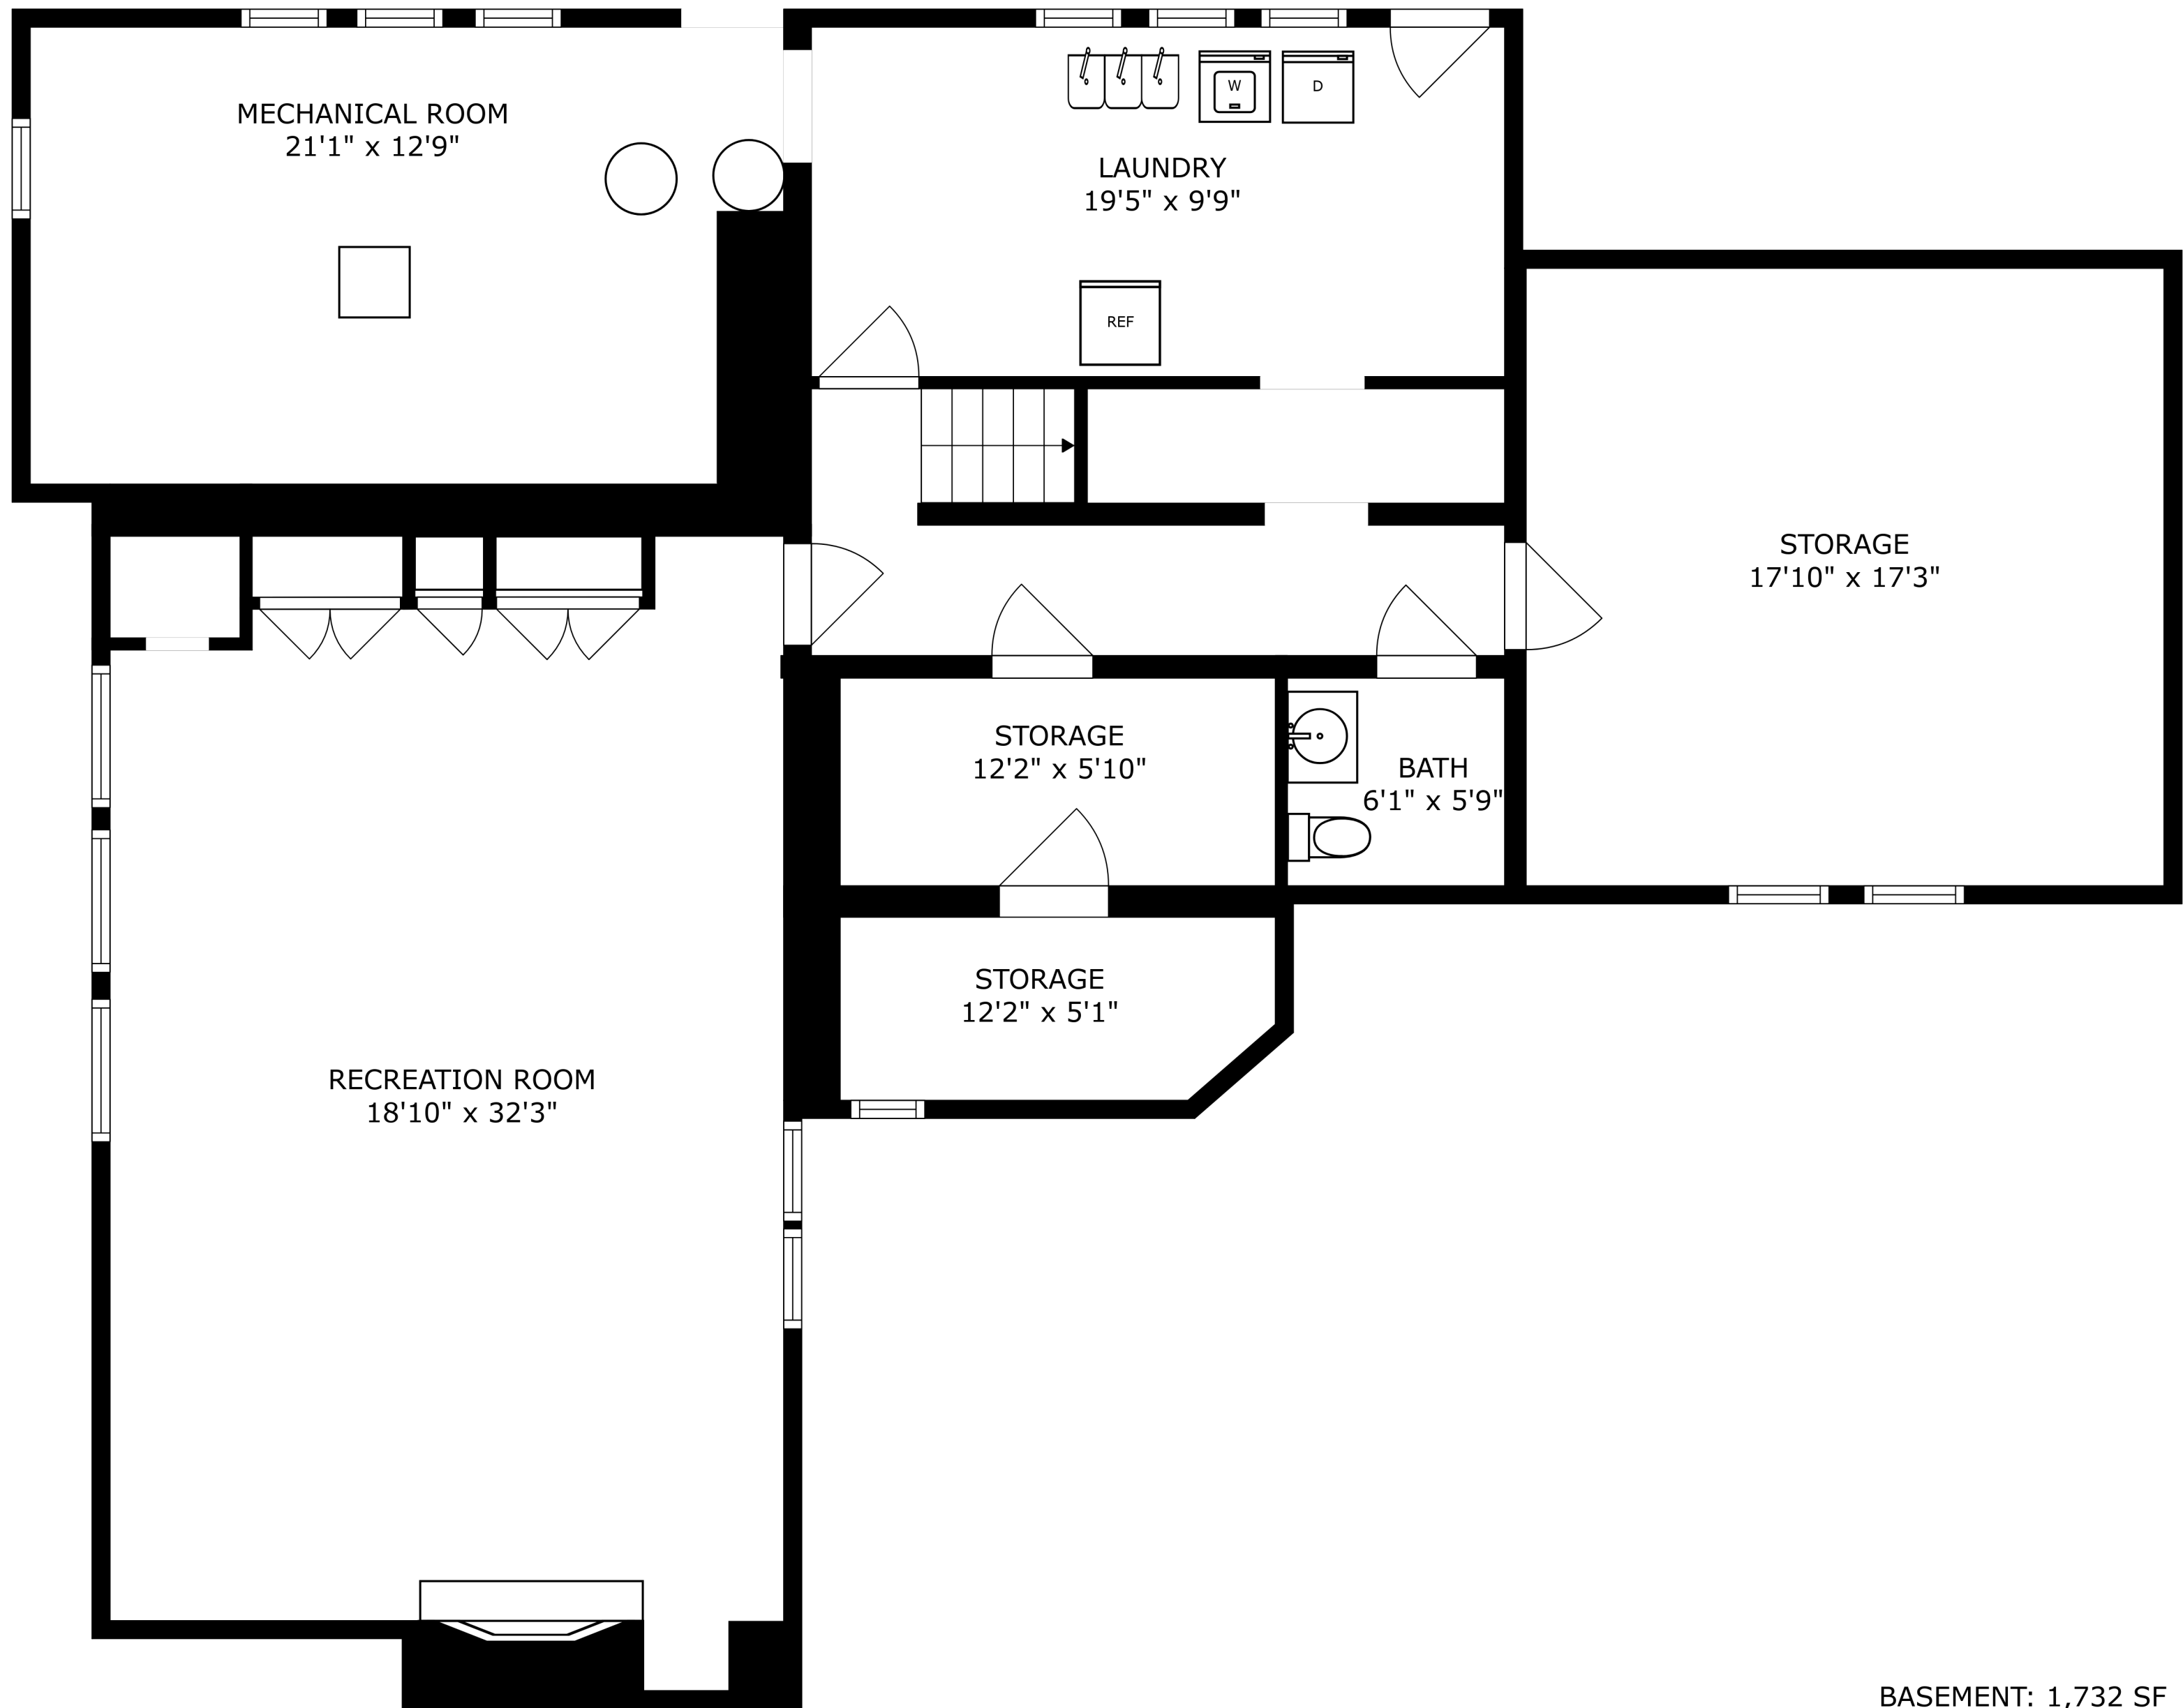

SIZES AND DIMENSIONS ARE APPROXIMATE, ACTUAL MAY VARY.

ATTIC  
44'2" x 26'1"

CEDAR CLOSET  
7'8" x 4'3"

ATTIC  
19'8" x 14'2"

THIRD FLOOR: 1,296 SF

SIZES AND DIMENSIONS ARE APPROXIMATE, ACTUAL MAY VARY.

SECOND FLOOR: 1,912 SF

SIZES AND DIMENSIONS ARE APPROXIMATE, ACTUAL MAY VARY.

FIRST FLOOR: 1,996 SF

SIZES AND DIMENSIONS ARE APPROXIMATE, ACTUAL MAY VARY.

BASEMENT: 1,732 SF

SIZES AND DIMENSIONS ARE APPROXIMATE, ACTUAL MAY VARY.