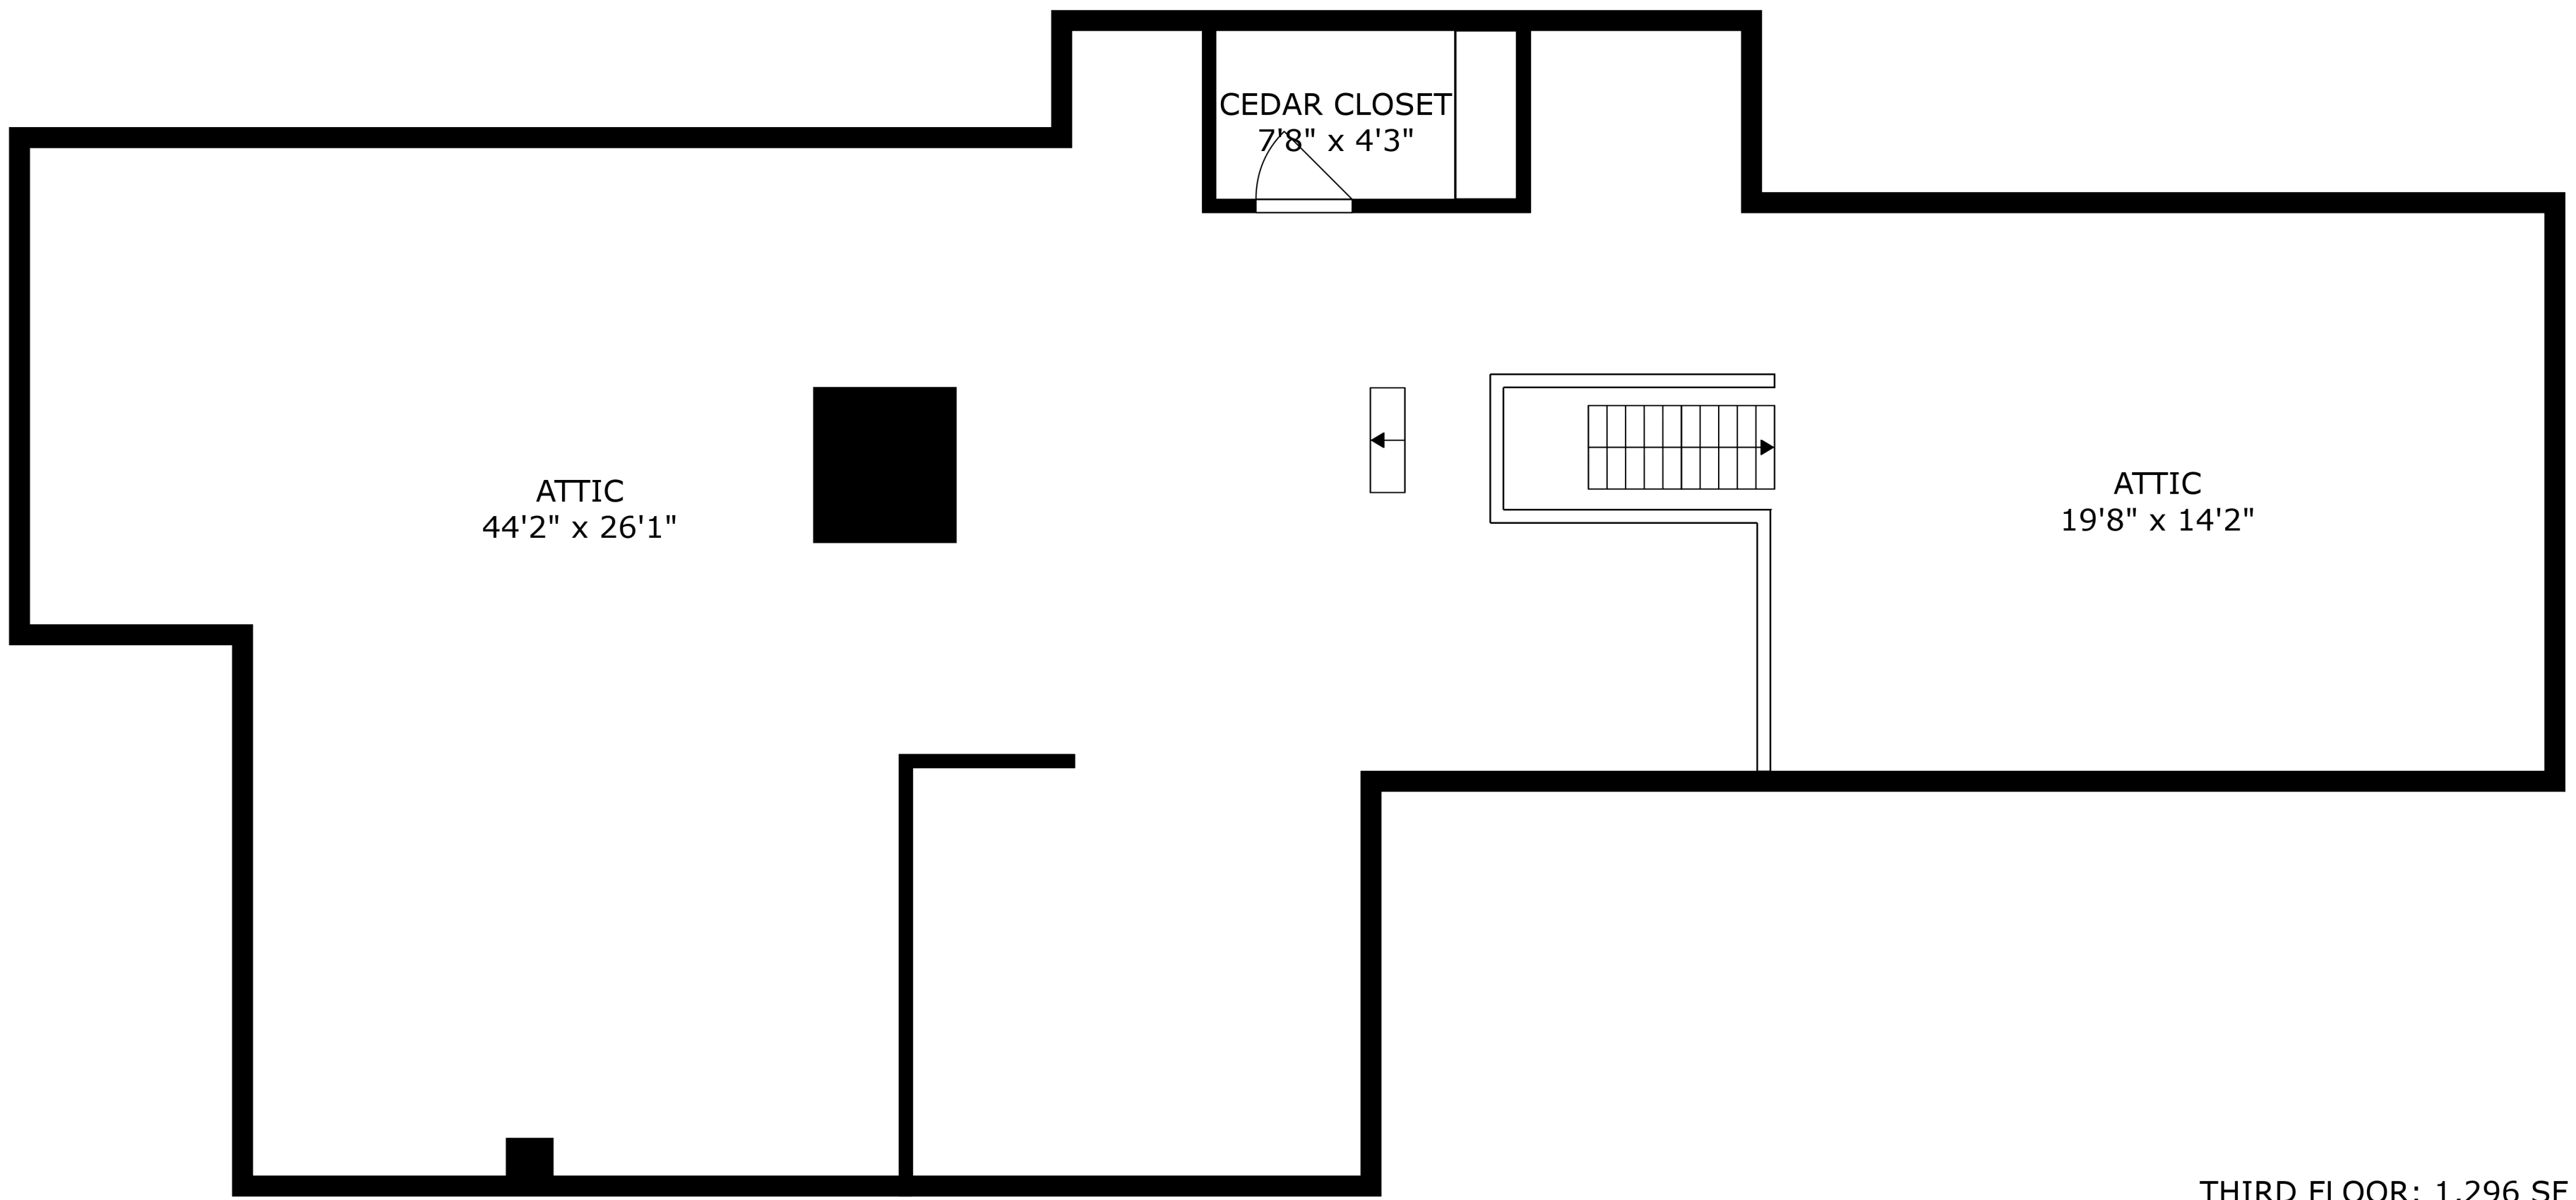

SIZES AND DIMENSIONS ARE APPROXIMATE, ACTUAL MAY VARY.

ATTIC  
44'2" x 26'1"

CEDAR CLOSET  
7'8" x 4'3"

ATTIC  
19'8" x 14'2"

THIRD FLOOR: 1,296 SF

SIZES AND DIMENSIONS ARE APPROXIMATE, ACTUAL MAY VARY.

SECOND FLOOR: 1,912 SF

SIZES AND DIMENSIONS ARE APPROXIMATE, ACTUAL MAY VARY.

FIRST FLOOR: 1,996 SF

SIZES AND DIMENSIONS ARE APPROXIMATE, ACTUAL MAY VARY.

BASEMENT: 1,732 SF

SIZES AND DIMENSIONS ARE APPROXIMATE, ACTUAL MAY VARY.