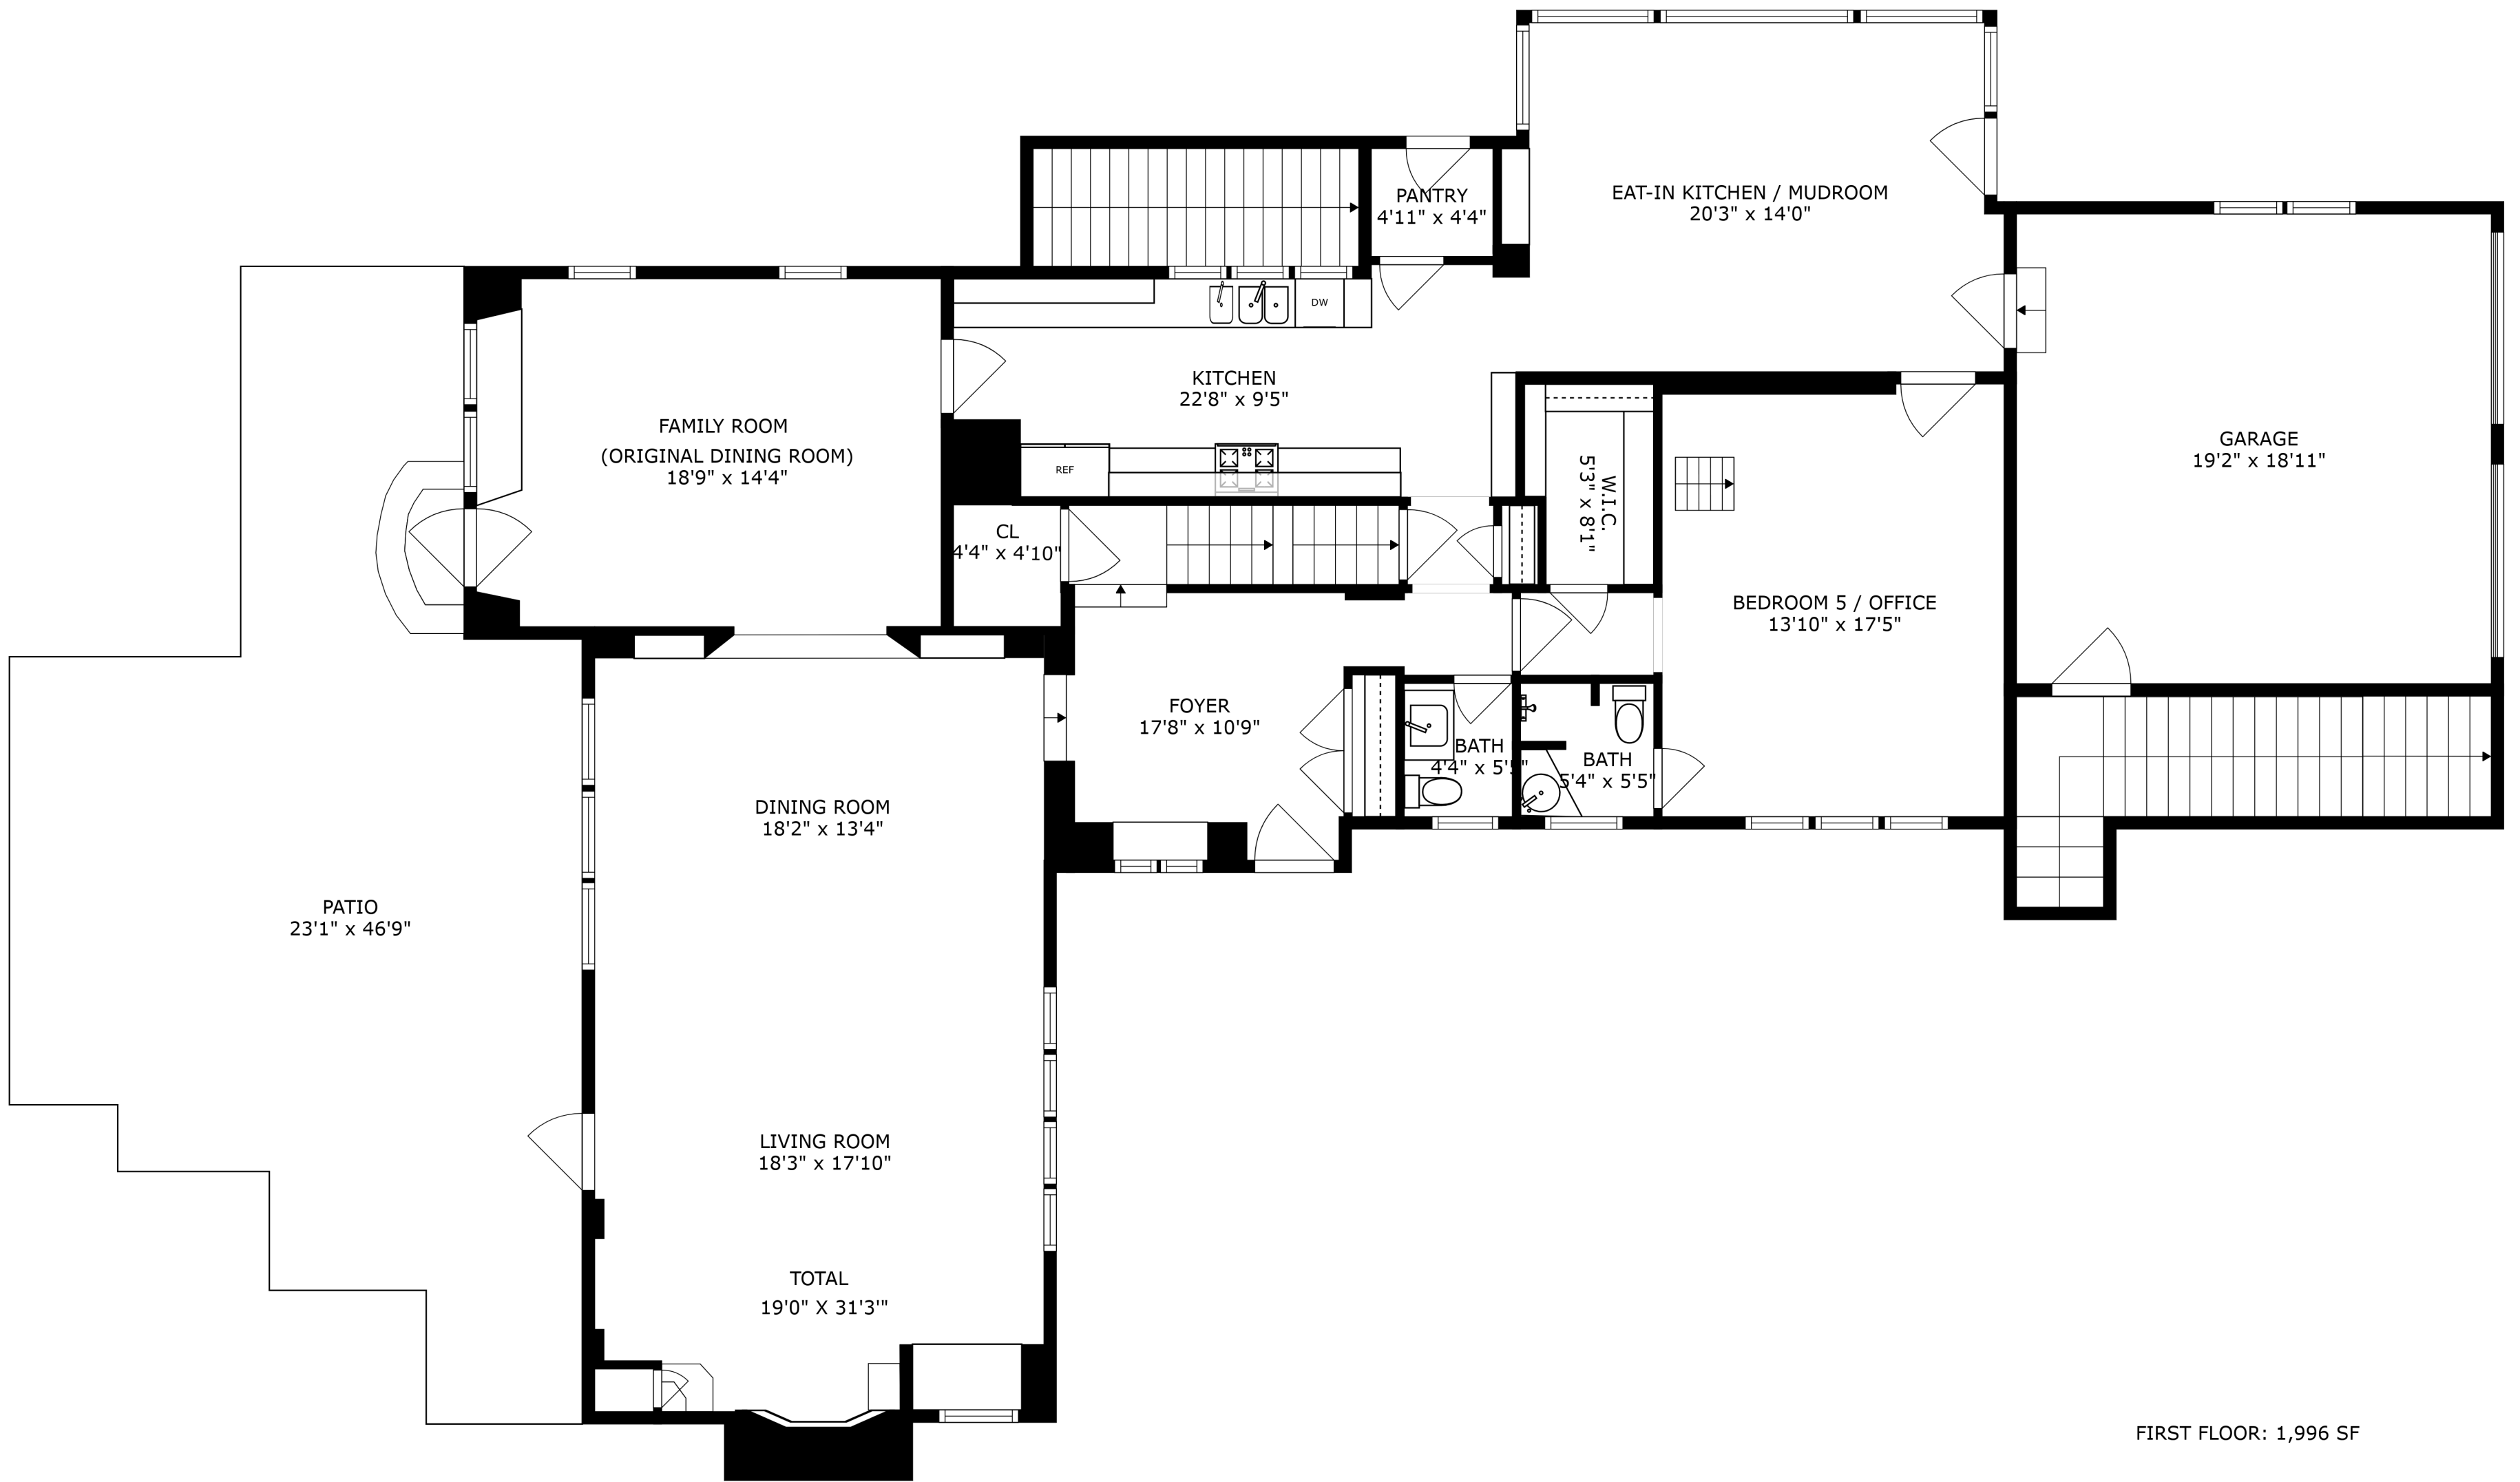

SIZES AND DIMENSIONS ARE APPROXIMATE, ACTUAL MAY VARY.

ATTIC  
44'2" x 26'1"

CEDAR CLOSET  
7'8" x 4'3"

ATTIC  
19'8" x 14'2"

THIRD FLOOR: 1,296 SF

SIZES AND DIMENSIONS ARE APPROXIMATE, ACTUAL MAY VARY.

SECOND FLOOR: 1,912 SF

SIZES AND DIMENSIONS ARE APPROXIMATE, ACTUAL MAY VARY.

FIRST FLOOR: 1,996 SF

SIZES AND DIMENSIONS ARE APPROXIMATE, ACTUAL MAY VARY.

BASEMENT: 1,732 SF

SIZES AND DIMENSIONS ARE APPROXIMATE, ACTUAL MAY VARY.