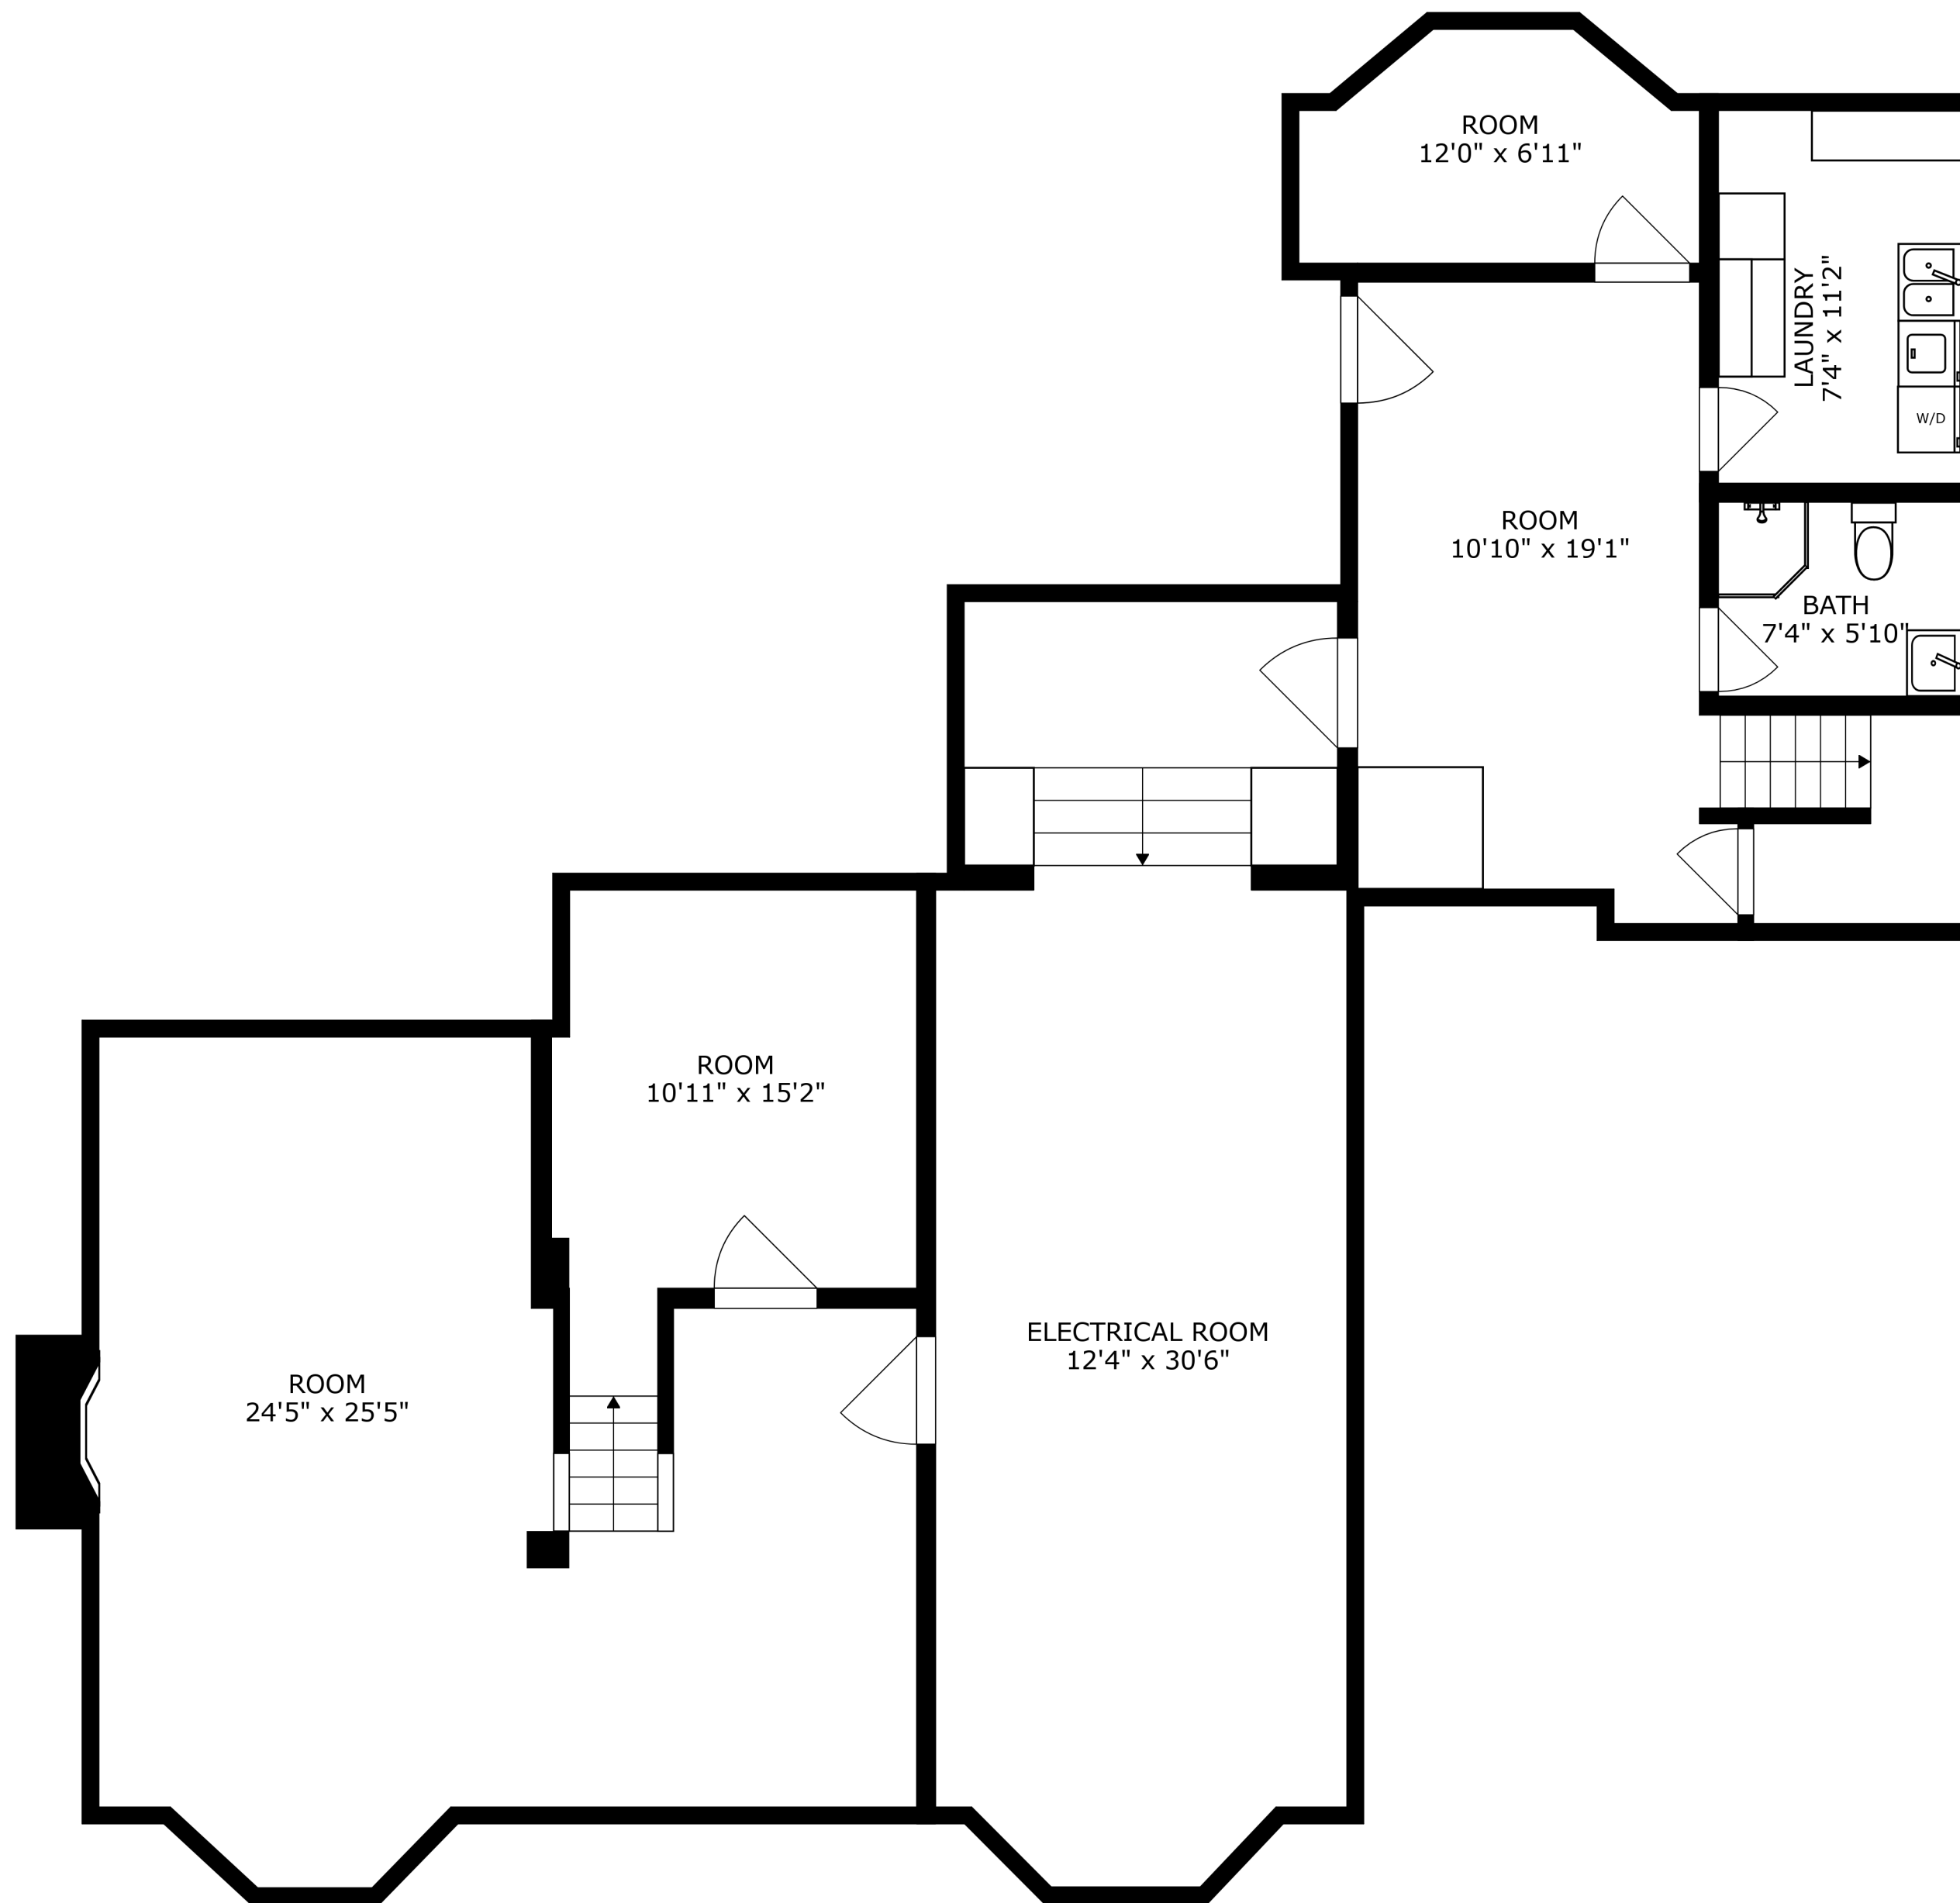

SIZES AND DIMENSIONS ARE APPROXIMATE, ACTUAL MAY VARY.

SIZES AND DIMENSIONS ARE APPROXIMATE, ACTUAL MAY VARY.

POOL ROOM  
29'3" x 9'4"

SWIMMING POOL

POOL ROOM  
29'3" x 9'11"

SIZES AND DIMENSIONS ARE APPROXIMATE, ACTUAL MAY VARY.

SIZES AND DIMENSIONS ARE APPROXIMATE, ACTUAL MAY VARY.