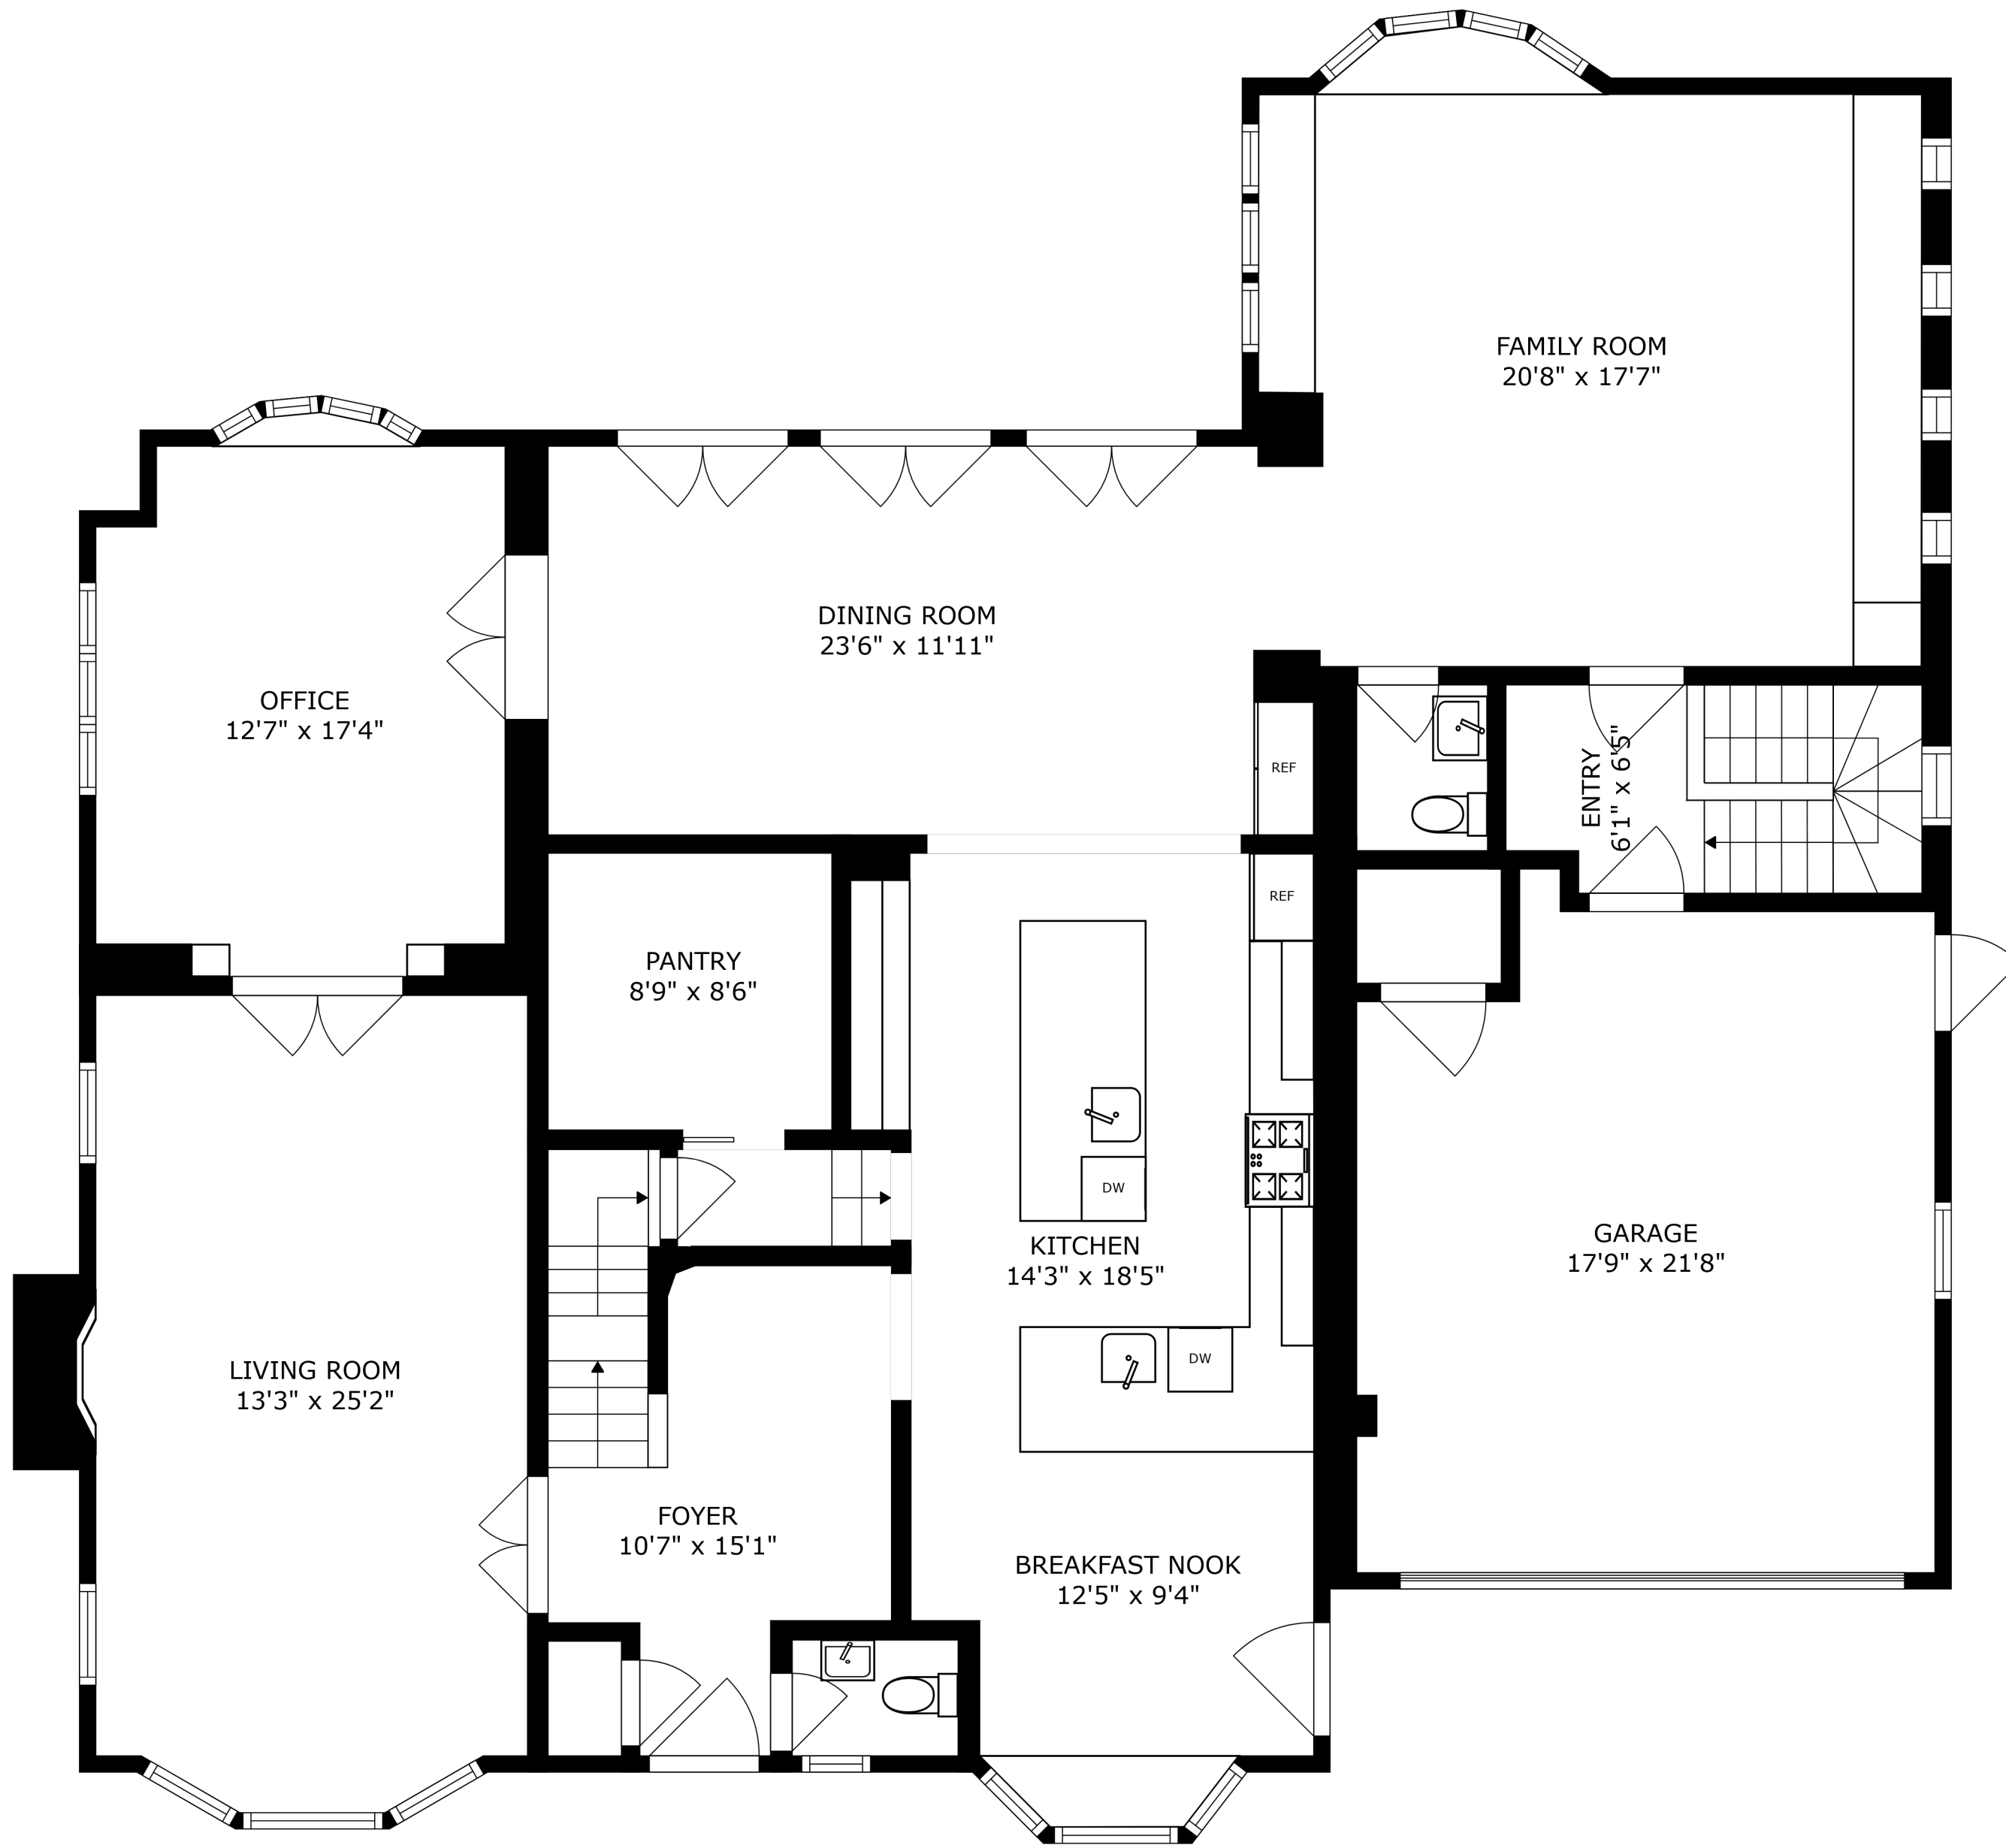

SIZES AND DIMENSIONS ARE APPROXIMATE, ACTUAL MAY VARY.

SIZES AND DIMENSIONS ARE APPROXIMATE, ACTUAL MAY VARY.

POOL ROOM  
29'3" x 9'4"

SWIMMING POOL

POOL ROOM  
29'3" x 9'11"

SIZES AND DIMENSIONS ARE APPROXIMATE, ACTUAL MAY VARY.

SIZES AND DIMENSIONS ARE APPROXIMATE, ACTUAL MAY VARY.