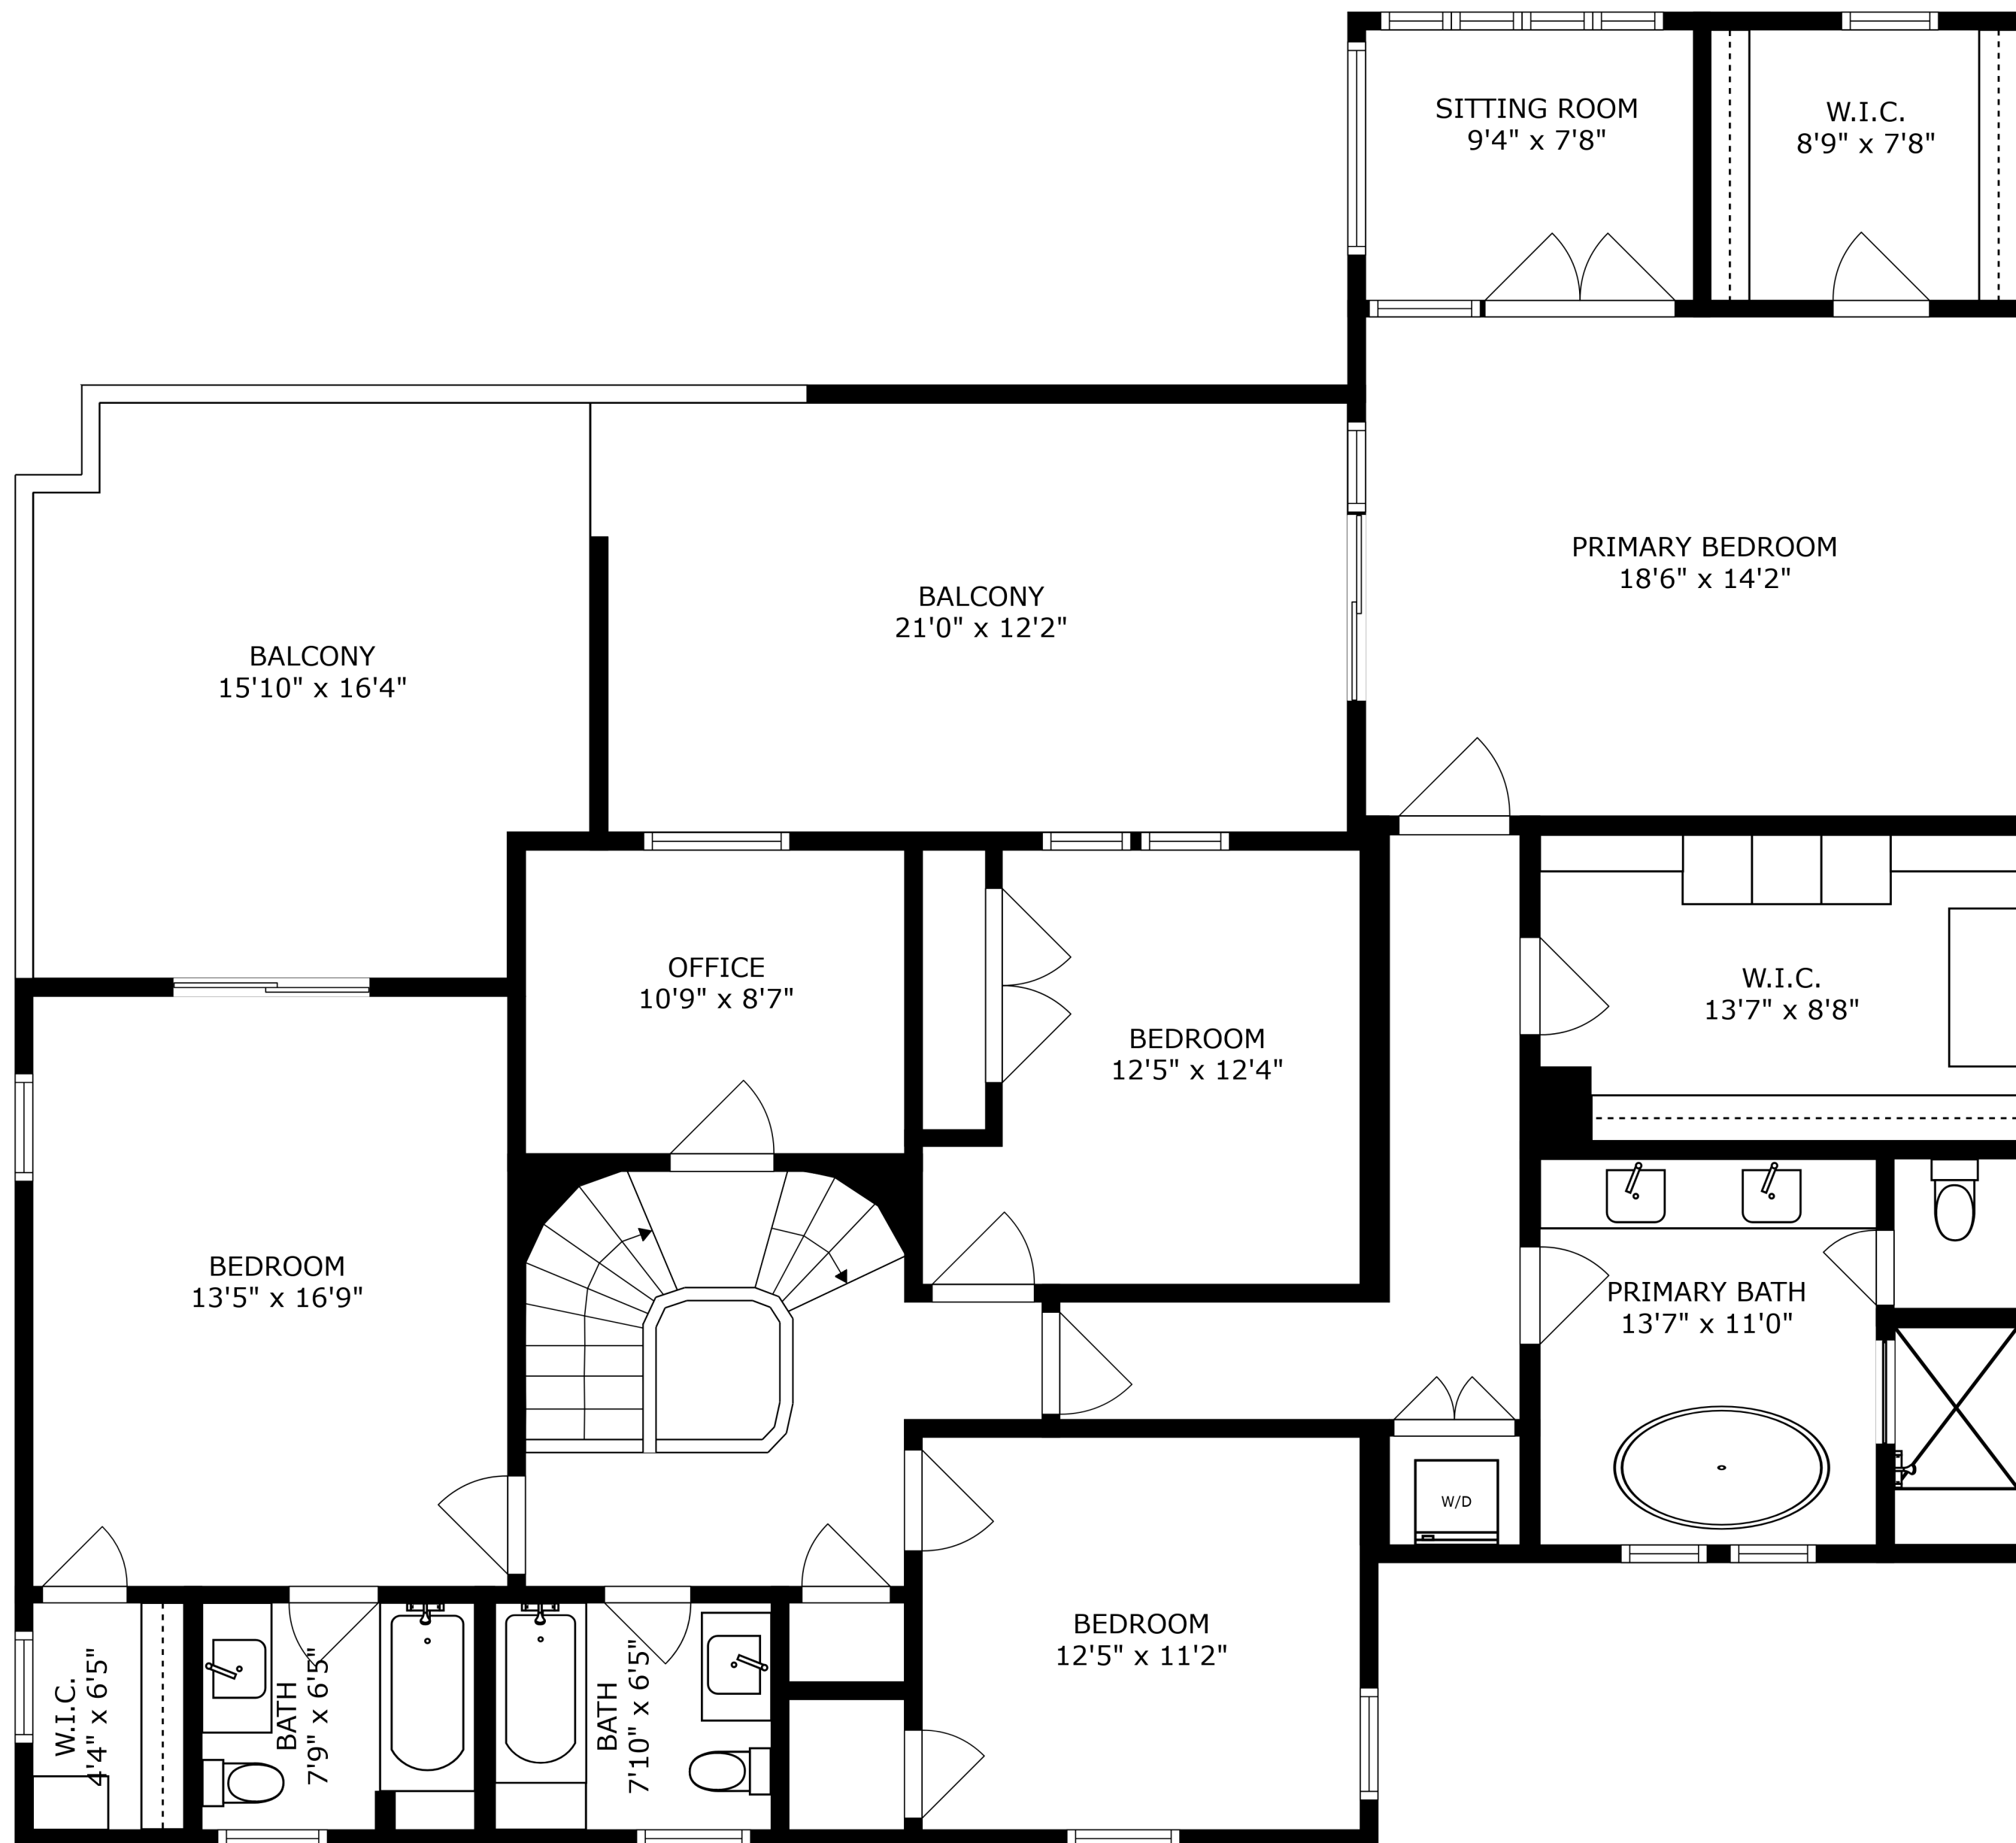

SIZES AND DIMENSIONS ARE APPROXIMATE, ACTUAL MAY VARY.

SIZES AND DIMENSIONS ARE APPROXIMATE, ACTUAL MAY VARY.

POOL ROOM  
29'3" x 9'4"

SWIMMING POOL

POOL ROOM  
29'3" x 9'11"

SIZES AND DIMENSIONS ARE APPROXIMATE, ACTUAL MAY VARY.

SIZES AND DIMENSIONS ARE APPROXIMATE, ACTUAL MAY VARY.