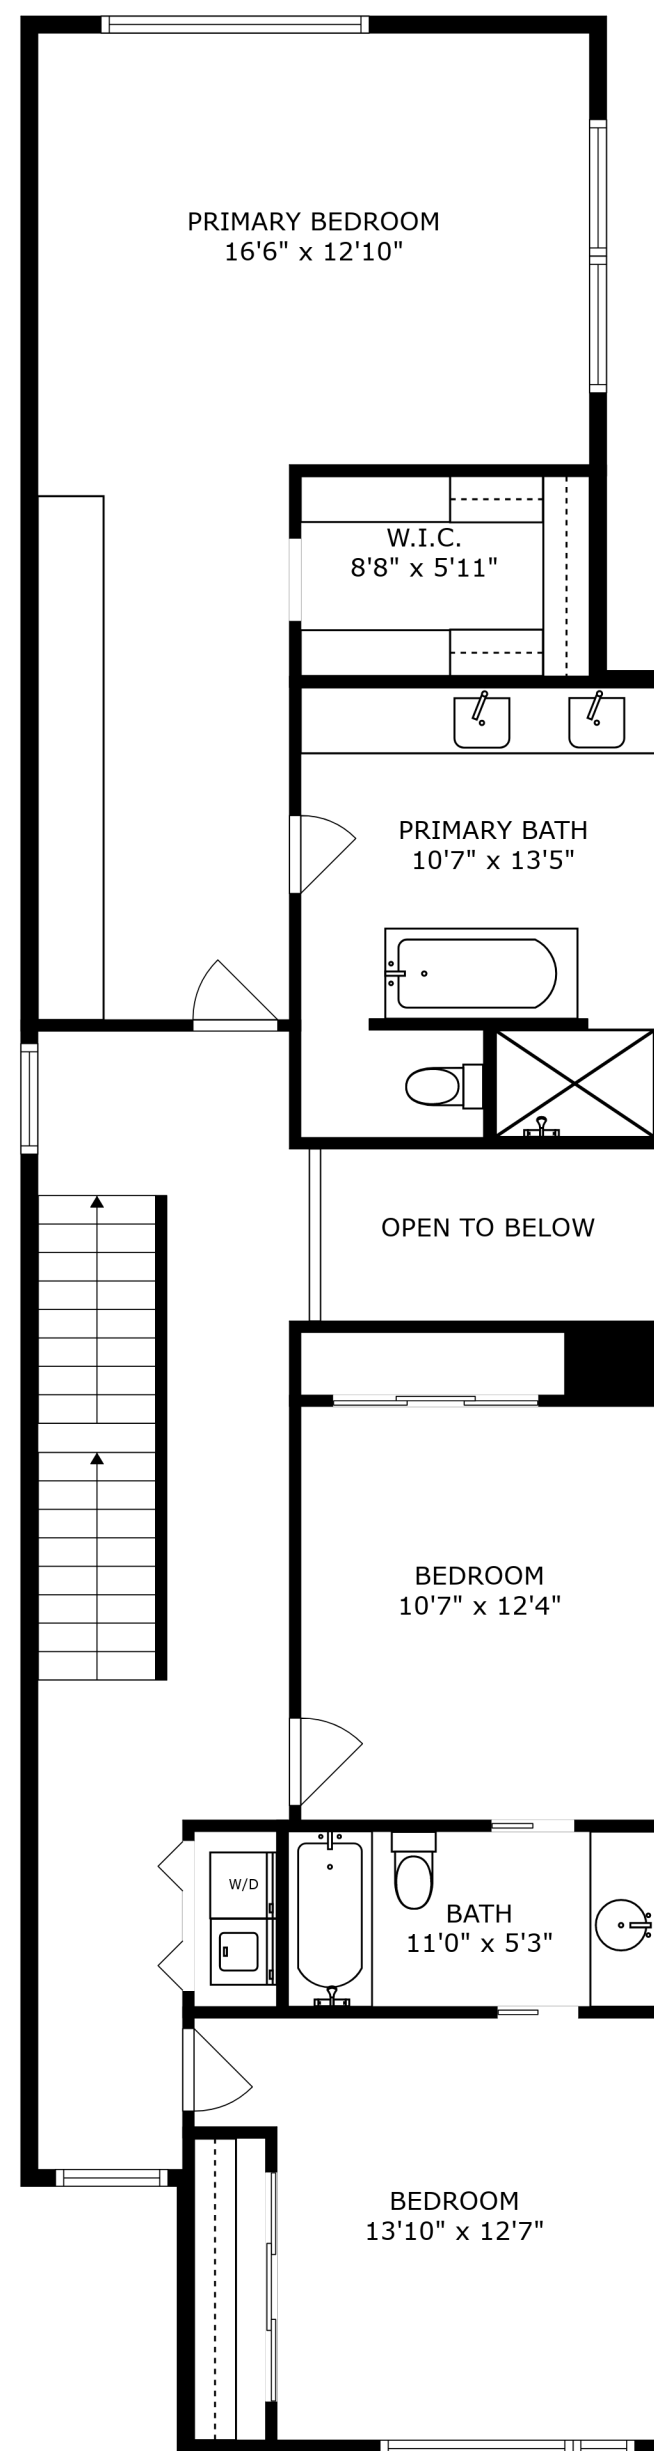

FLOOR 1

FLOOR 2

FLOOR 3

FLOOR 4

ROOF-TOP DECK
18'5" x 71'10"

SIZES AND DIMENSIONS ARE APPROXIMATE, ACTUAL MAY VARY.

SIZES AND DIMENSIONS ARE APPROXIMATE, ACTUAL MAY VARY.

SIZES AND DIMENSIONS ARE APPROXIMATE, ACTUAL MAY VARY.