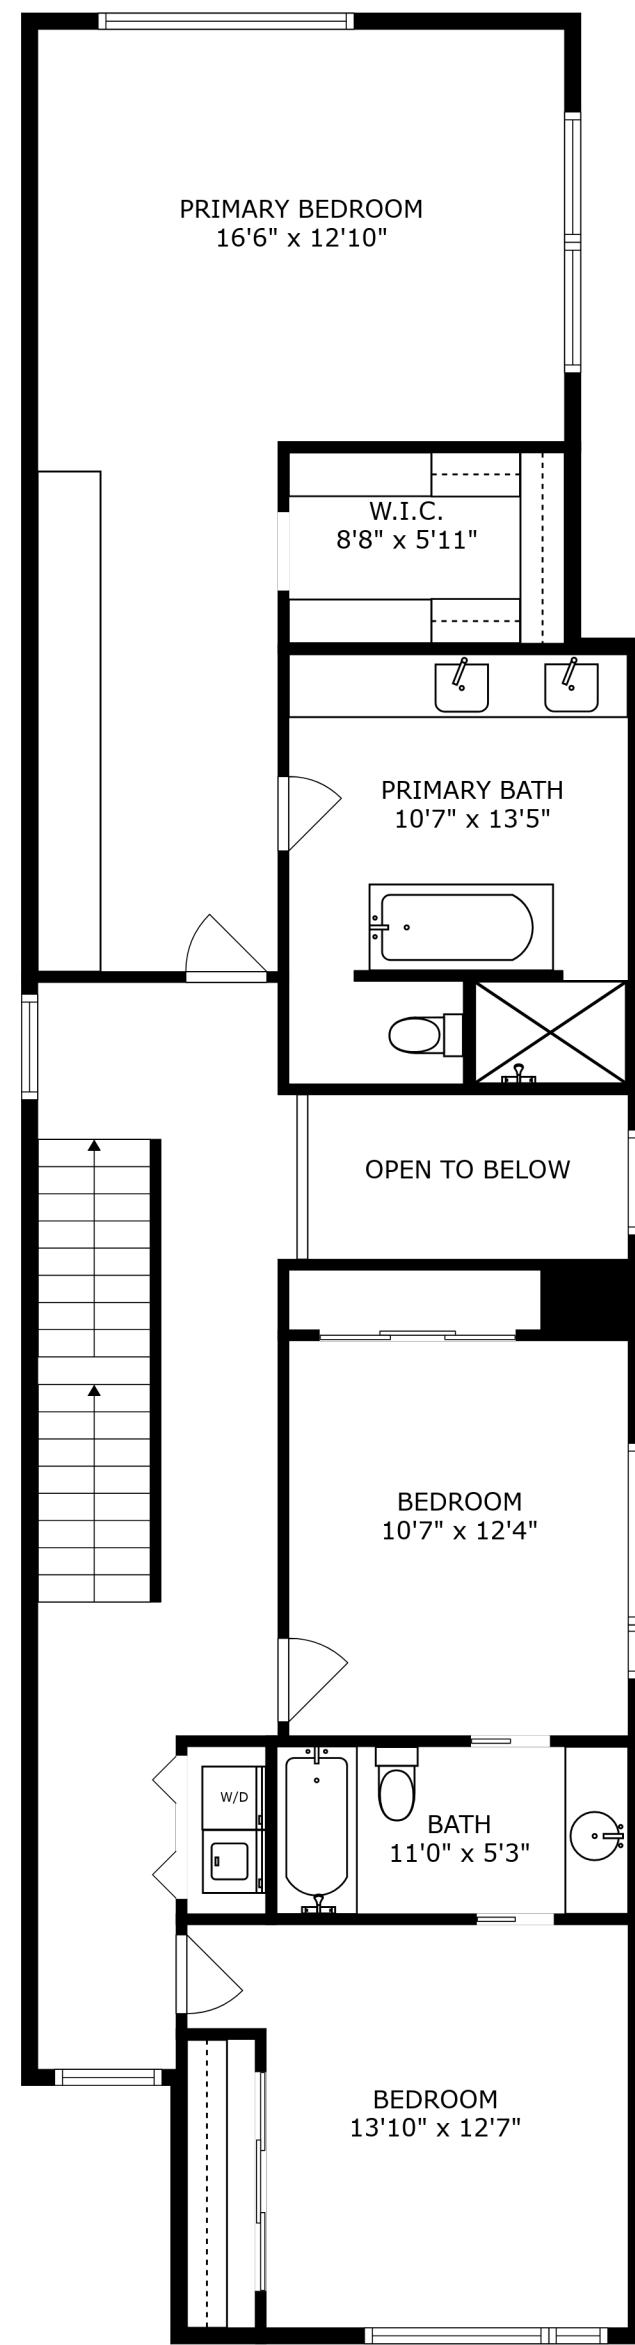

FLOOR 1

FLOOR 2

FLOOR 3

FLOOR 4

ROOF-TOP DECK
18'5" x 71'10"

SIZES AND DIMENSIONS ARE APPROXIMATE, ACTUAL MAY VARY.

SIZES AND DIMENSIONS ARE APPROXIMATE, ACTUAL MAY VARY.

SIZES AND DIMENSIONS ARE APPROXIMATE, ACTUAL MAY VARY.