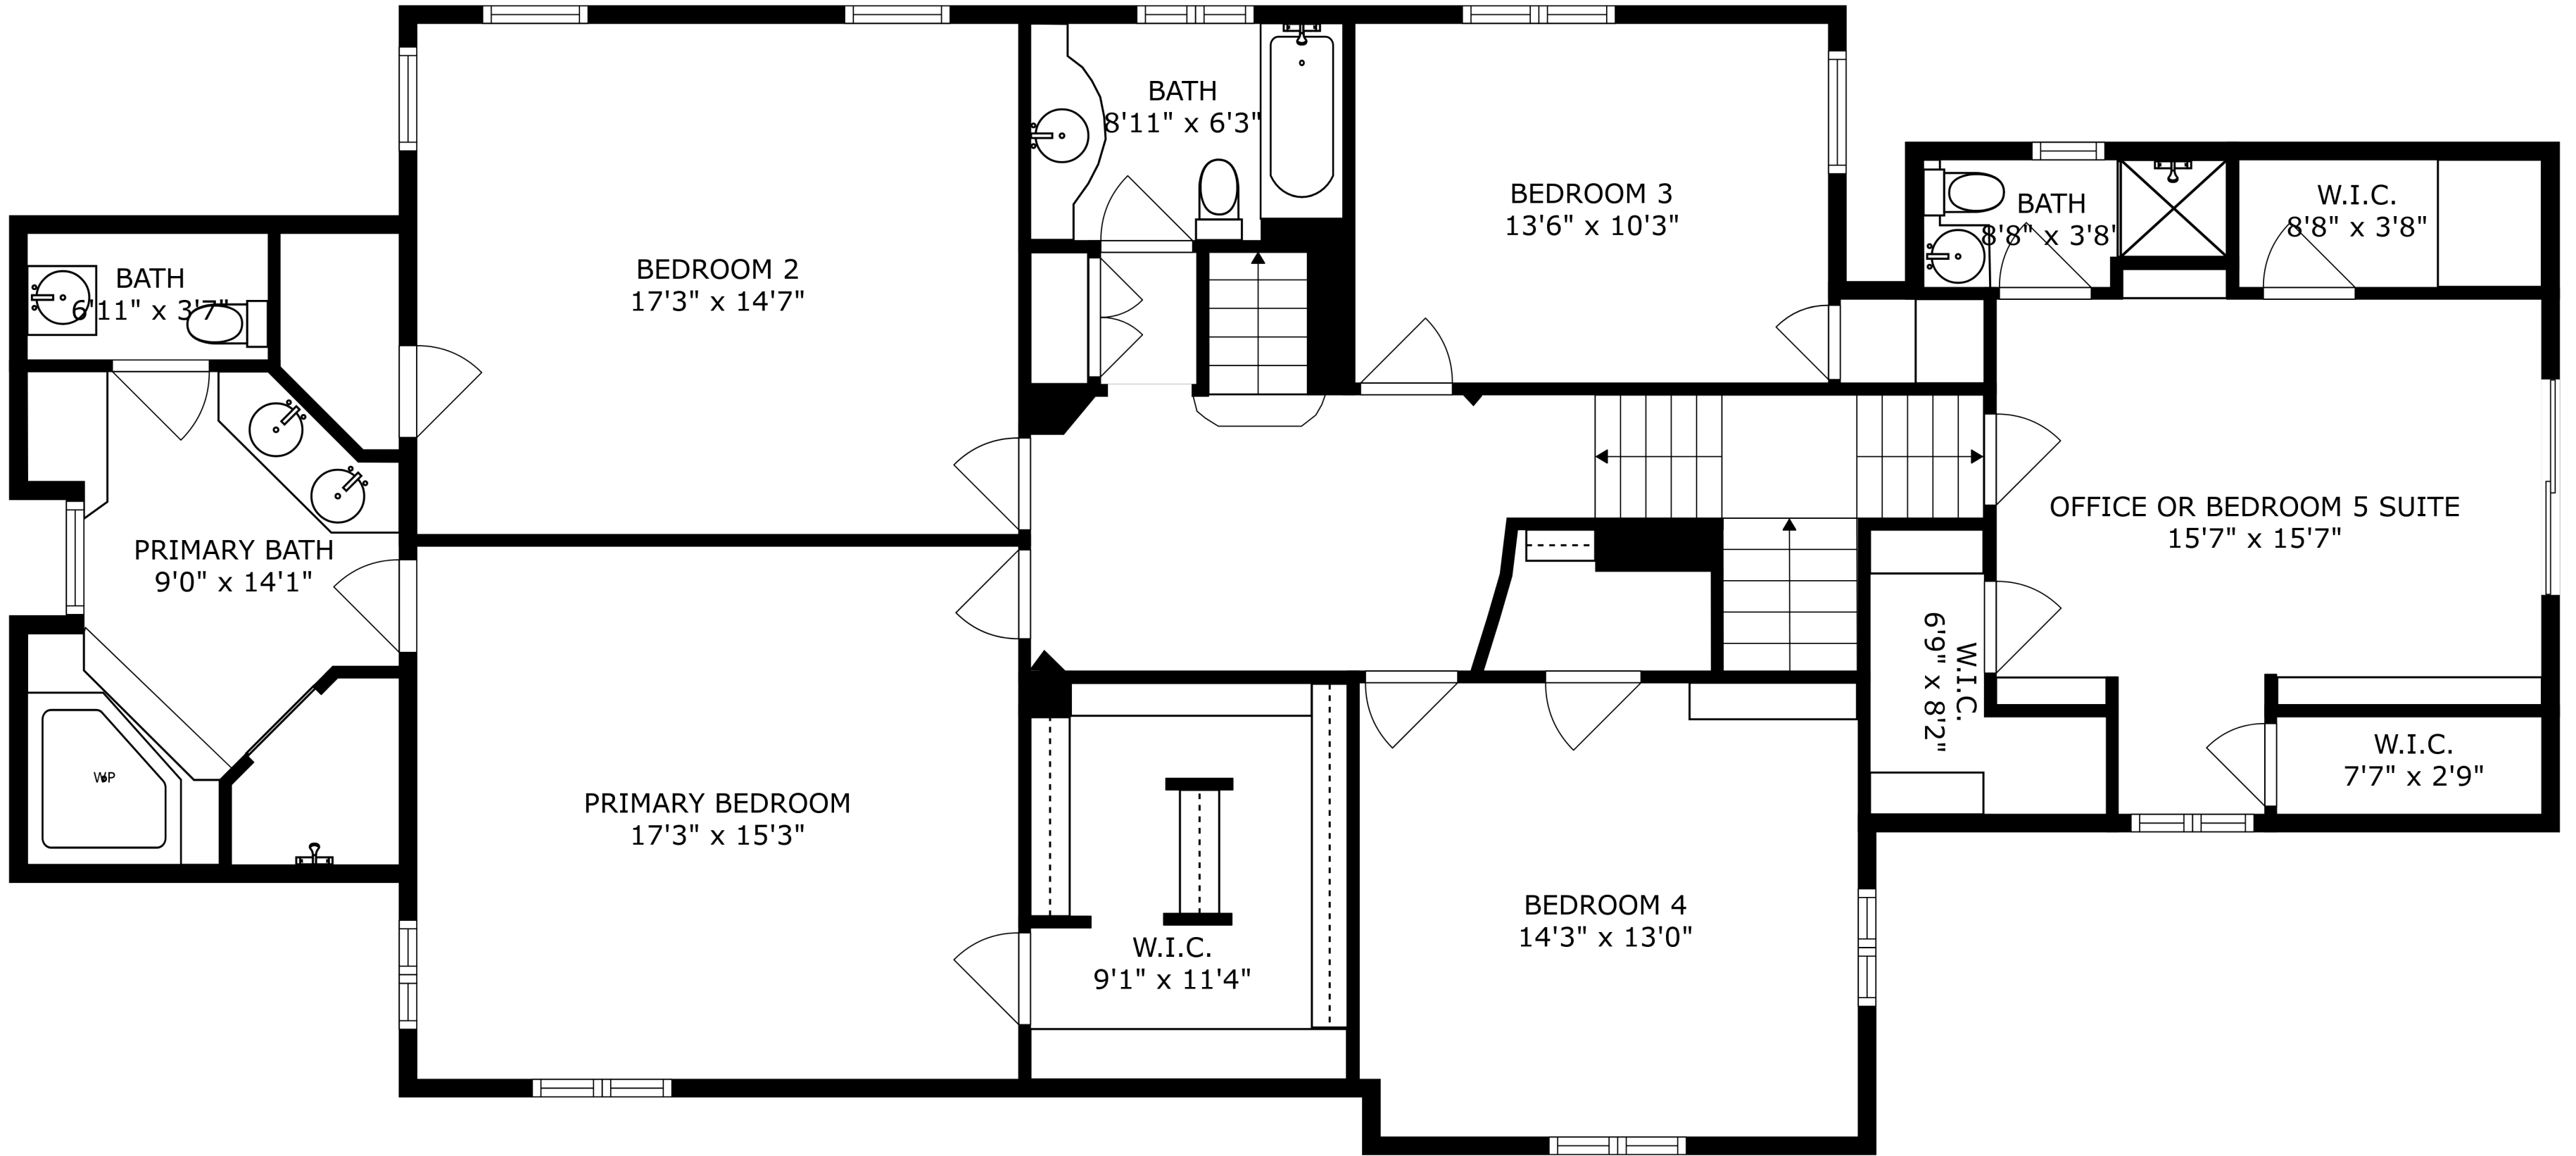

SIZES AND DIMENSIONS ARE APPROXIMATE, ACTUAL MAY VARY.

BILLIARD / GAME ROOM
15'2" x 22'0"

BATH
7'5" x 5'7"

EXERCISE ROOM OR BEDROOM
12'1" x 12'9"

ATTIC
20'8" x 29'4"

SIZES AND DIMENSIONS ARE APPROXIMATE, ACTUAL MAY VARY.

SIZES AND DIMENSIONS ARE APPROXIMATE, ACTUAL MAY VARY.

SIZES AND DIMENSIONS ARE APPROXIMATE, ACTUAL MAY VARY.