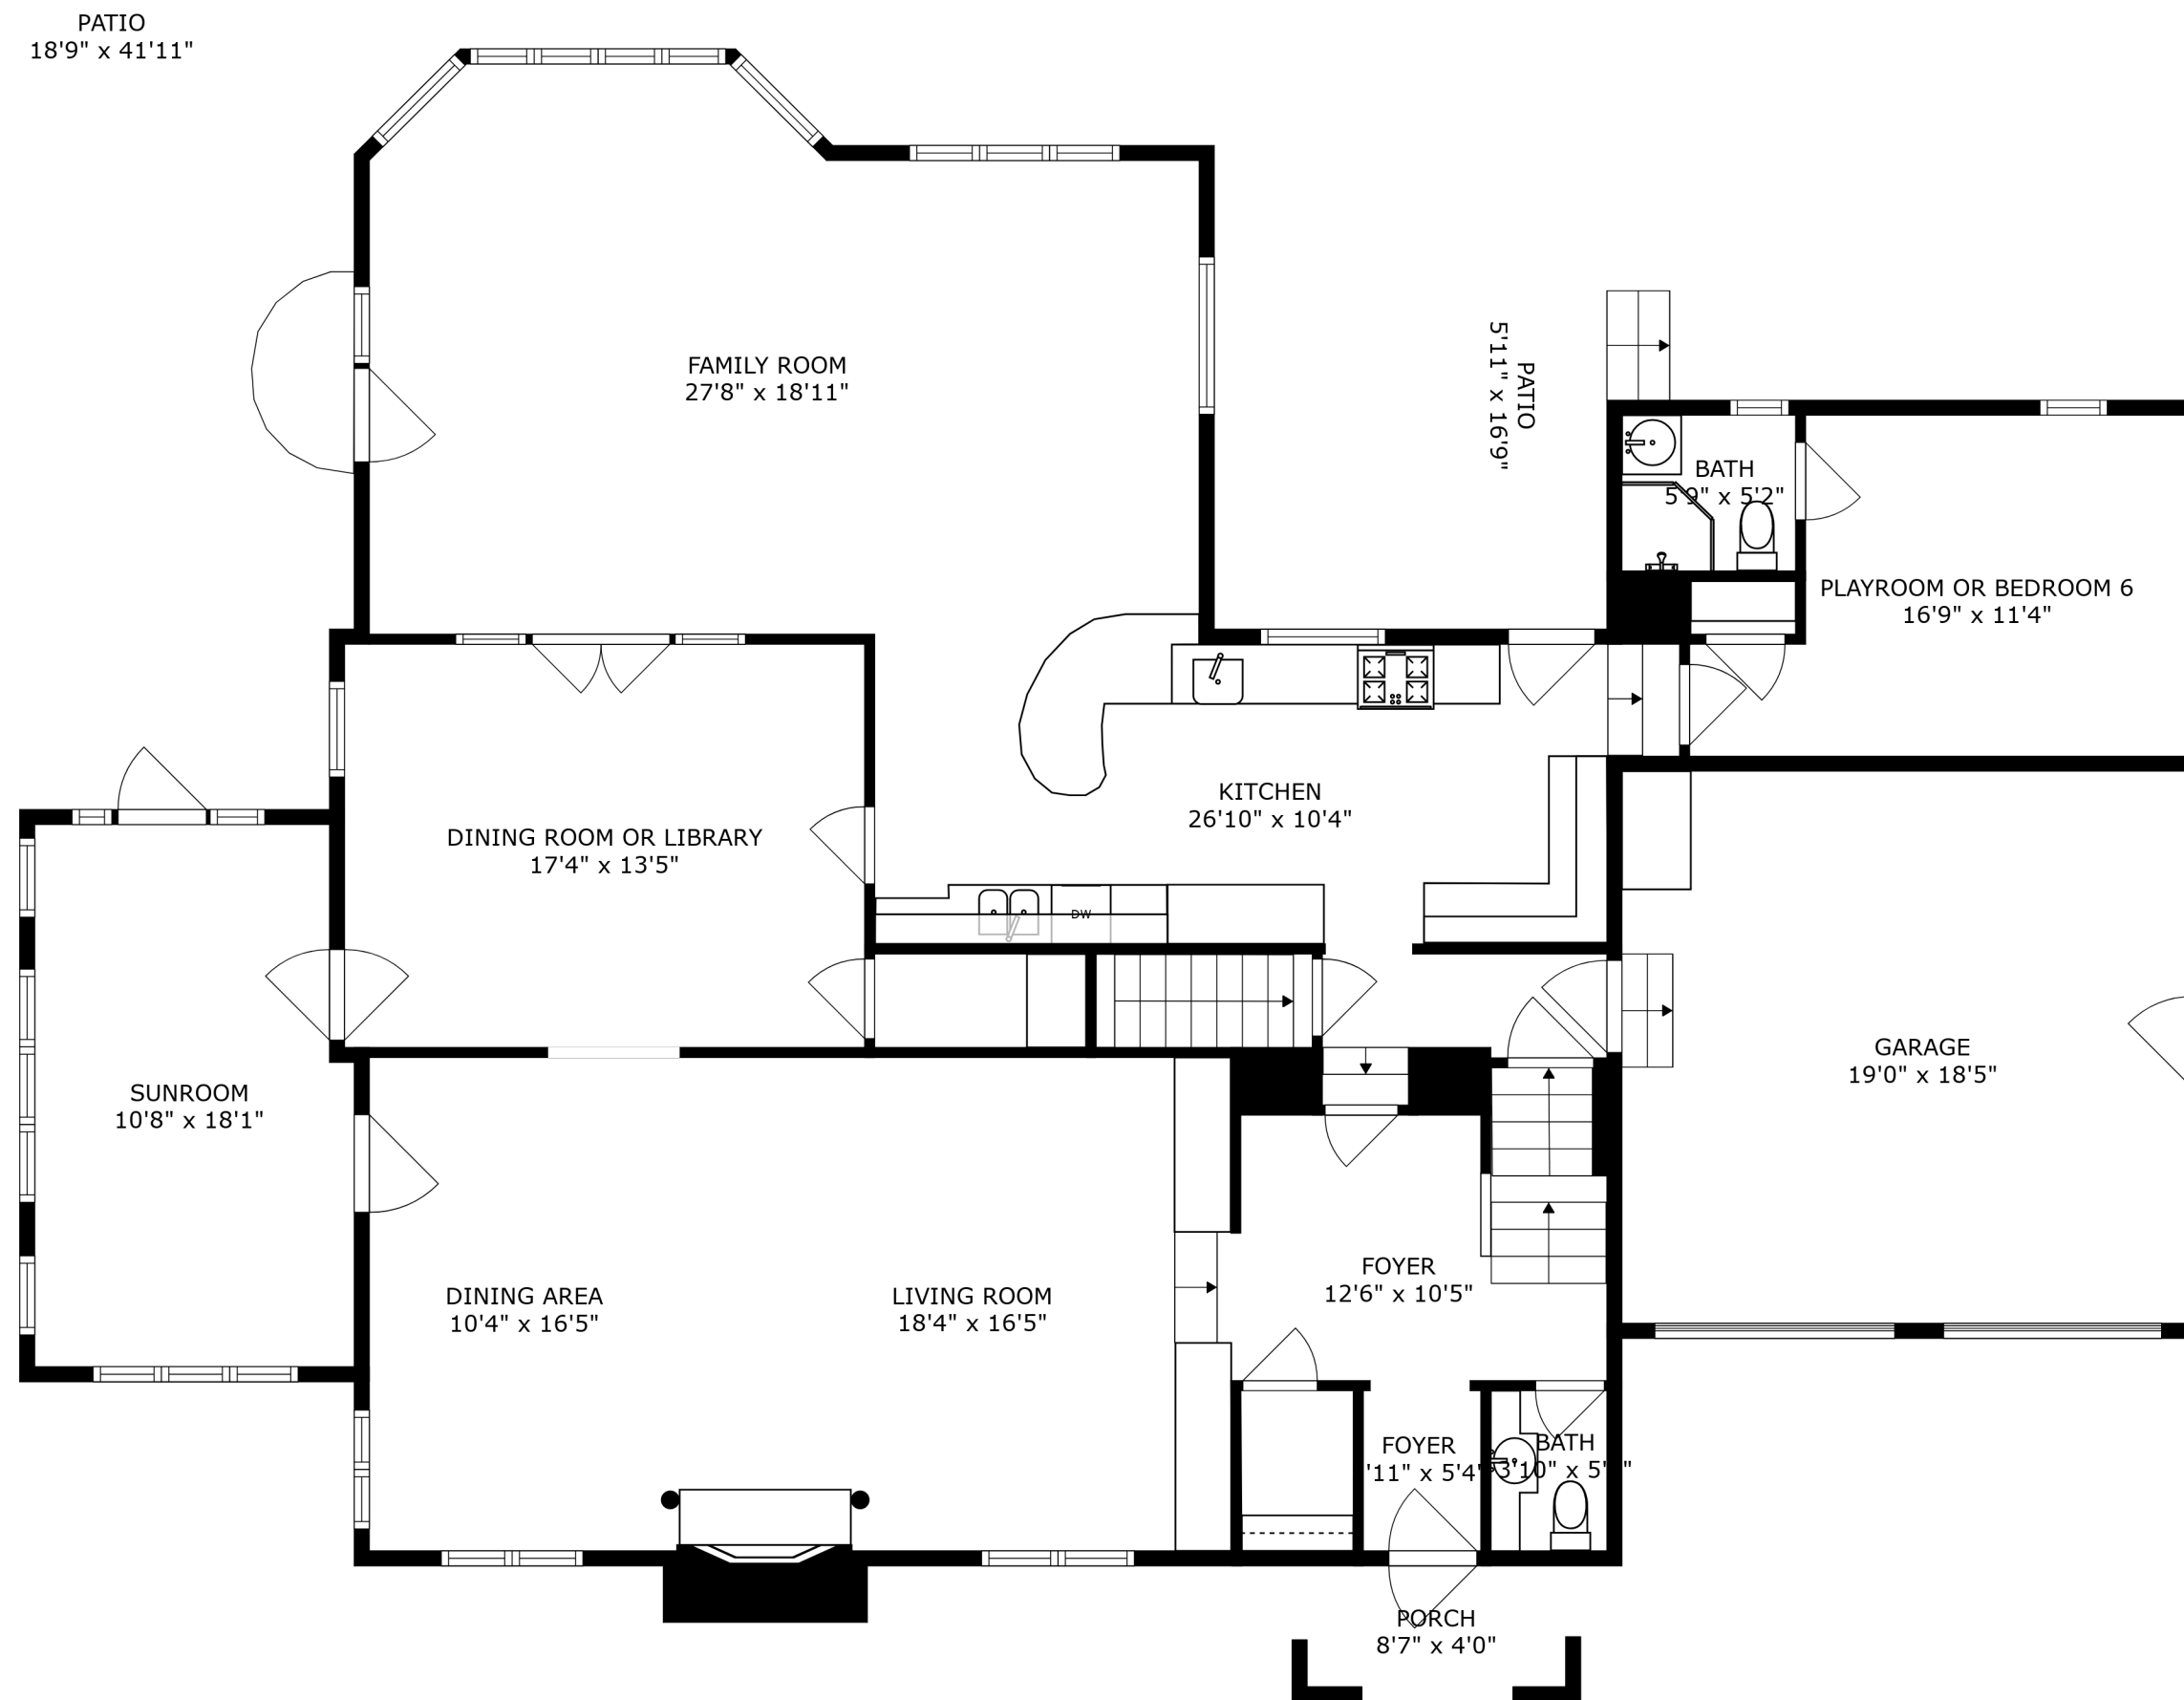

SIZES AND DIMENSIONS ARE APPROXIMATE, ACTUAL MAY VARY.

BILLIARD / GAME ROOM
15'2" x 22'0"

BATH
7'5" x 5'7"

EXERCISE ROOM OR BEDROOM
12'1" x 12'9"

ATTIC
20'8" x 29'4"

SIZES AND DIMENSIONS ARE APPROXIMATE, ACTUAL MAY VARY.

SIZES AND DIMENSIONS ARE APPROXIMATE, ACTUAL MAY VARY.

SIZES AND DIMENSIONS ARE APPROXIMATE, ACTUAL MAY VARY.