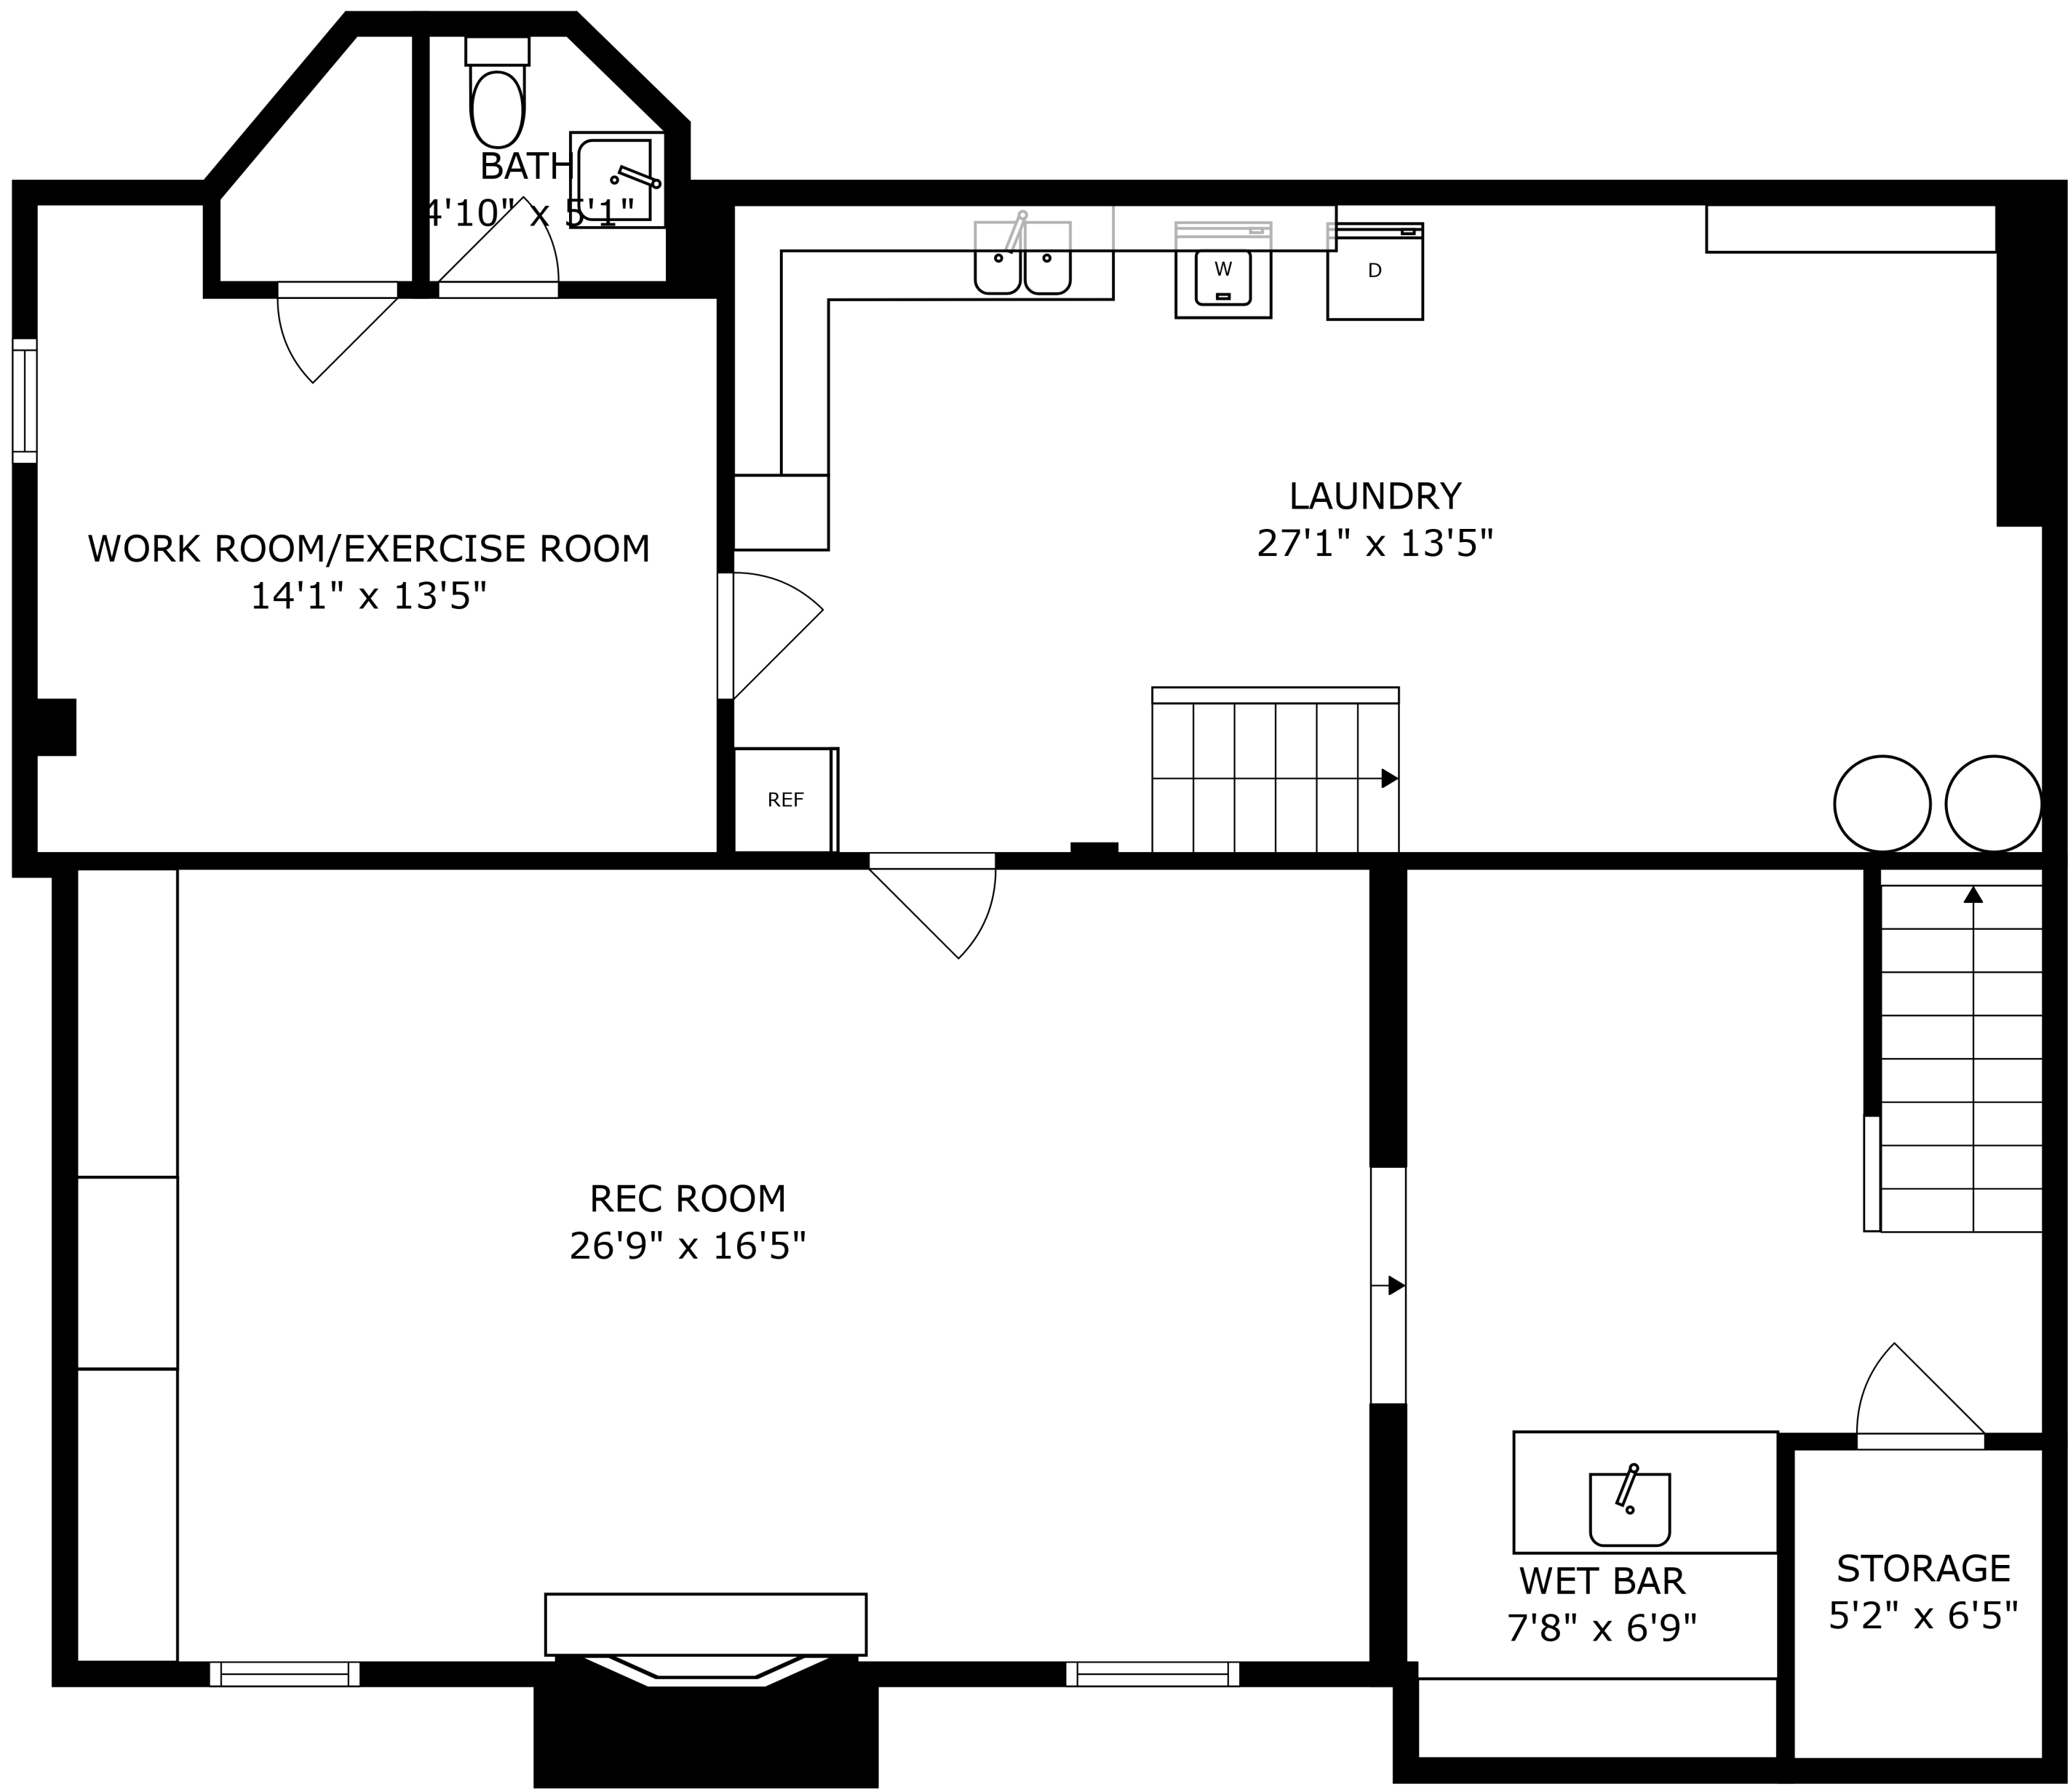

SIZES AND DIMENSIONS ARE APPROXIMATE, ACTUAL MAY VARY.

BILLIARD / GAME ROOM
15'2" x 22'0"

BATH
7'5" x 5'7"

EXERCISE ROOM OR BEDROOM
12'1" x 12'9"

ATTIC
20'8" x 29'4"

SIZES AND DIMENSIONS ARE APPROXIMATE, ACTUAL MAY VARY.

SIZES AND DIMENSIONS ARE APPROXIMATE, ACTUAL MAY VARY.

SIZES AND DIMENSIONS ARE APPROXIMATE, ACTUAL MAY VARY.