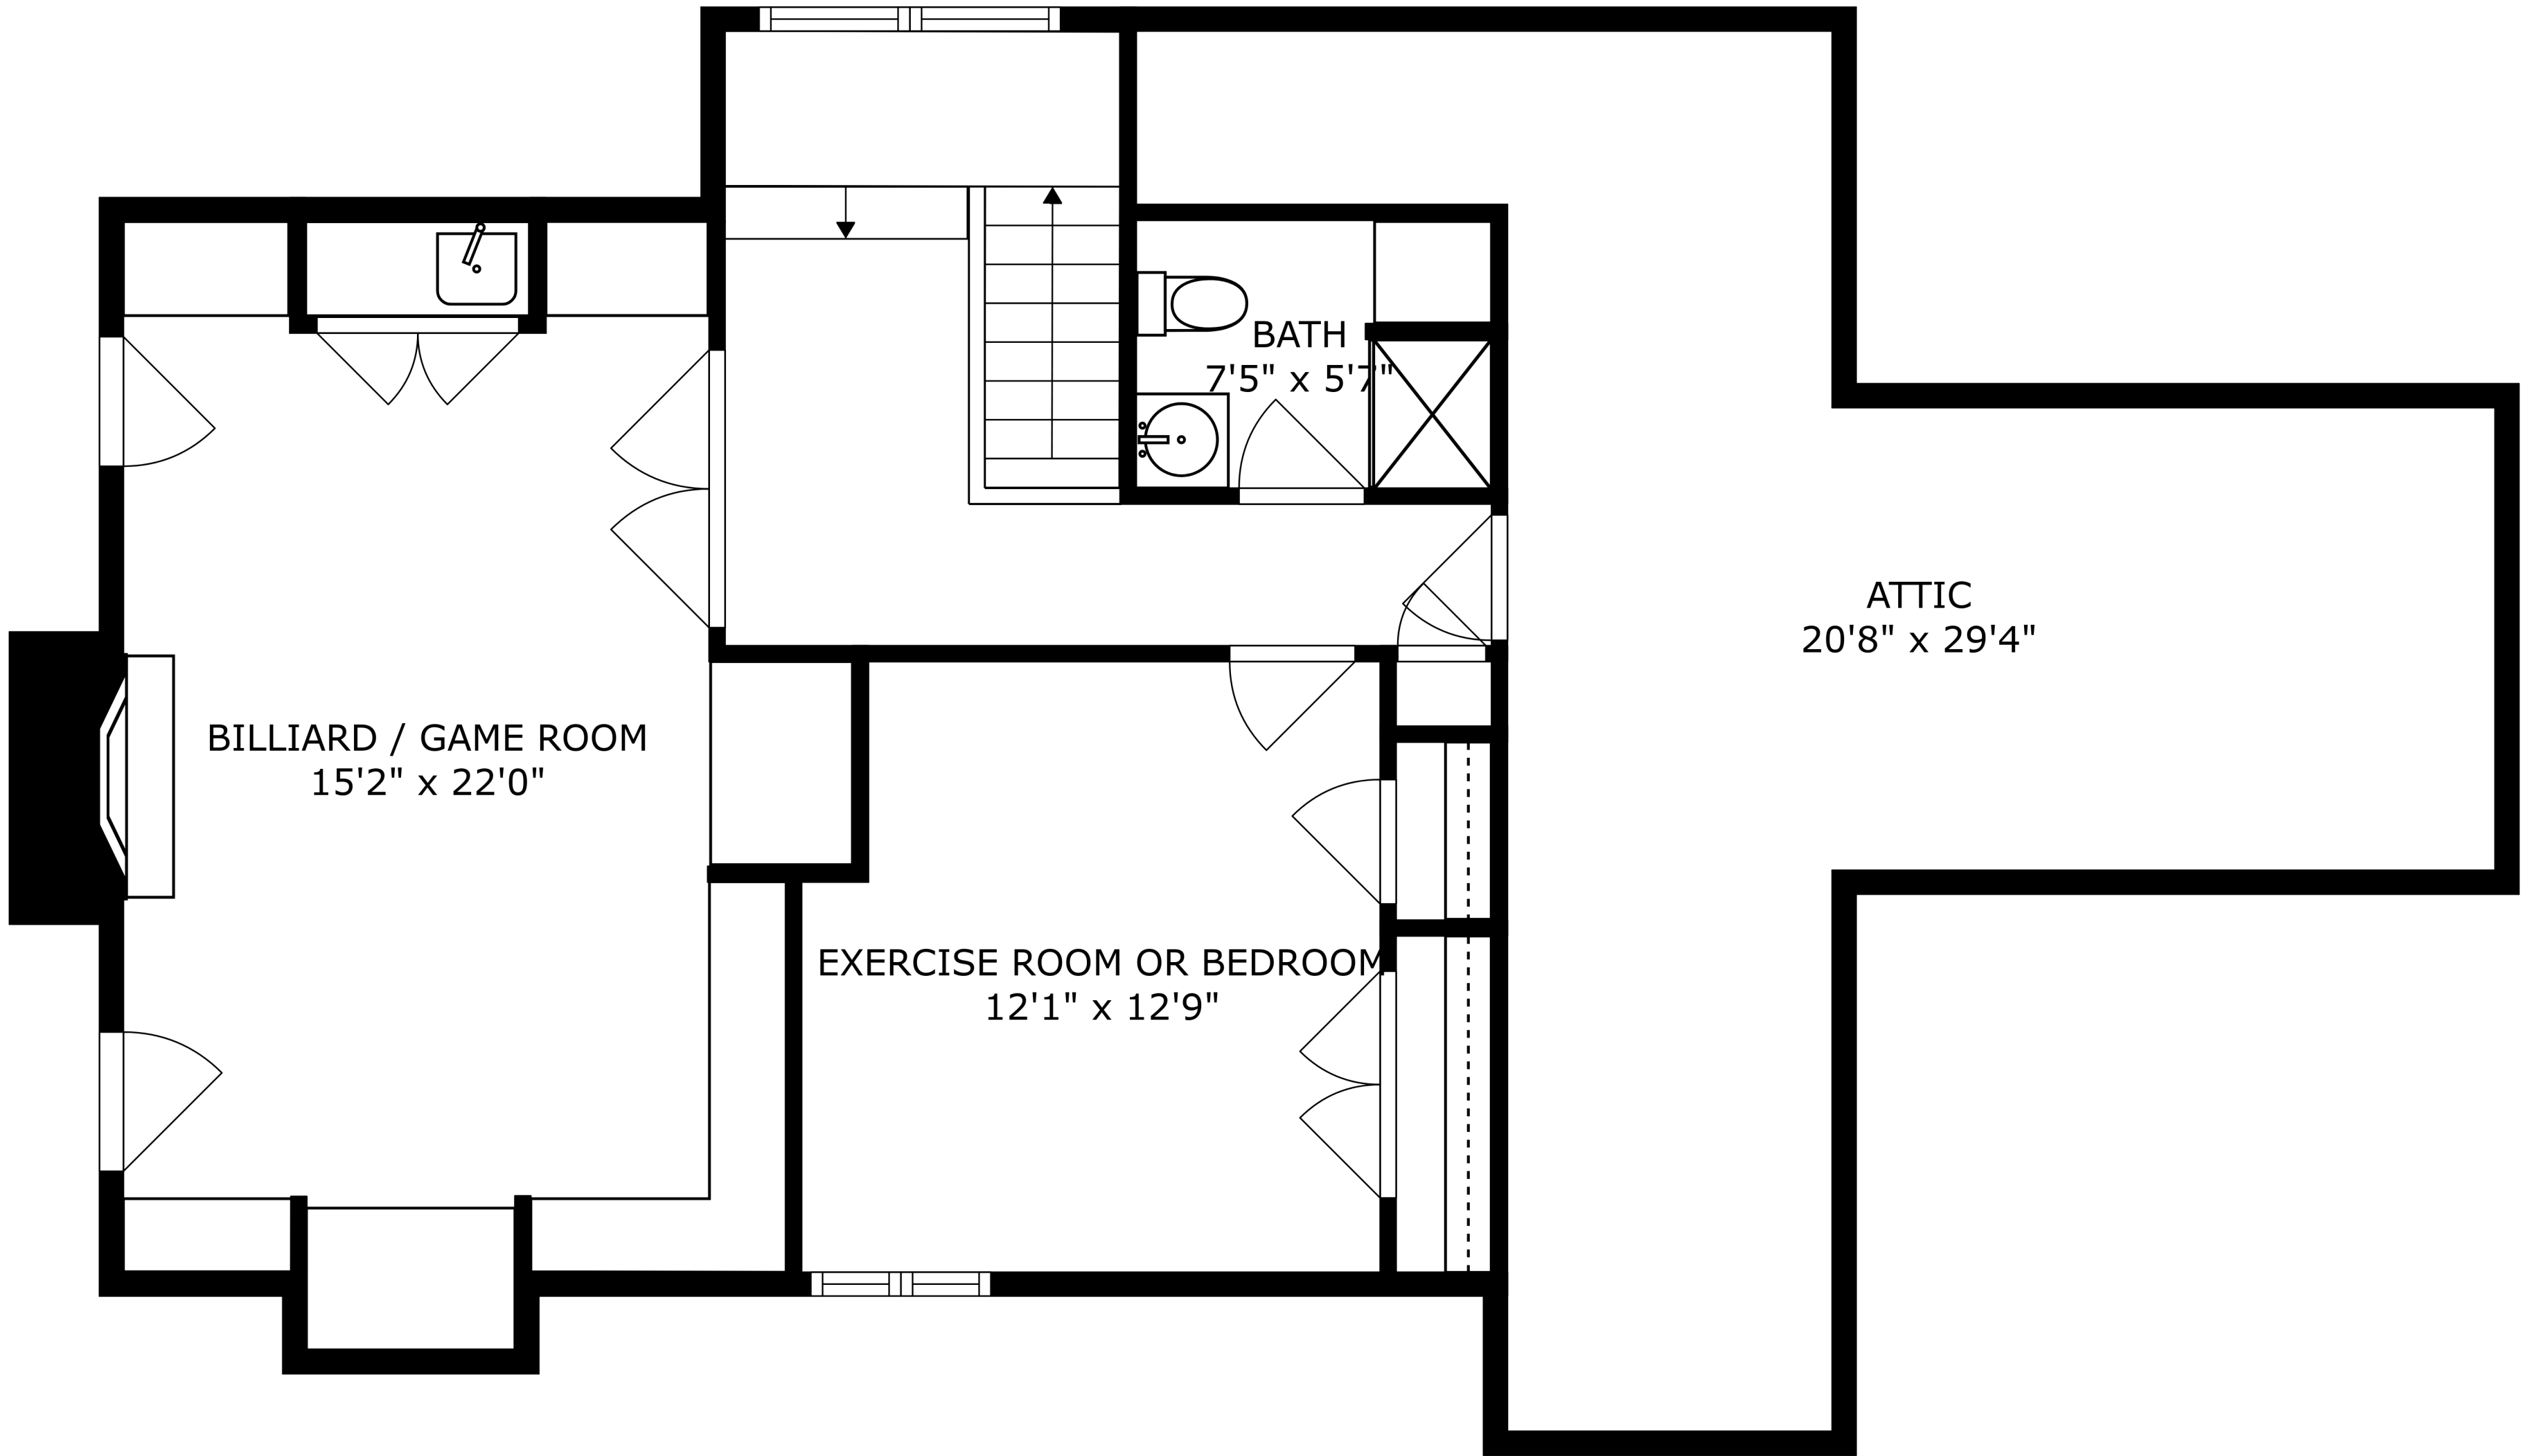

SIZES AND DIMENSIONS ARE APPROXIMATE, ACTUAL MAY VARY.

BILLIARD / GAME ROOM
15'2" x 22'0"

BATH
7'5" x 5'7"

EXERCISE ROOM OR BEDROOM
12'1" x 12'9"

ATTIC
20'8" x 29'4"

SIZES AND DIMENSIONS ARE APPROXIMATE, ACTUAL MAY VARY.

SIZES AND DIMENSIONS ARE APPROXIMATE, ACTUAL MAY VARY.

SIZES AND DIMENSIONS ARE APPROXIMATE, ACTUAL MAY VARY.