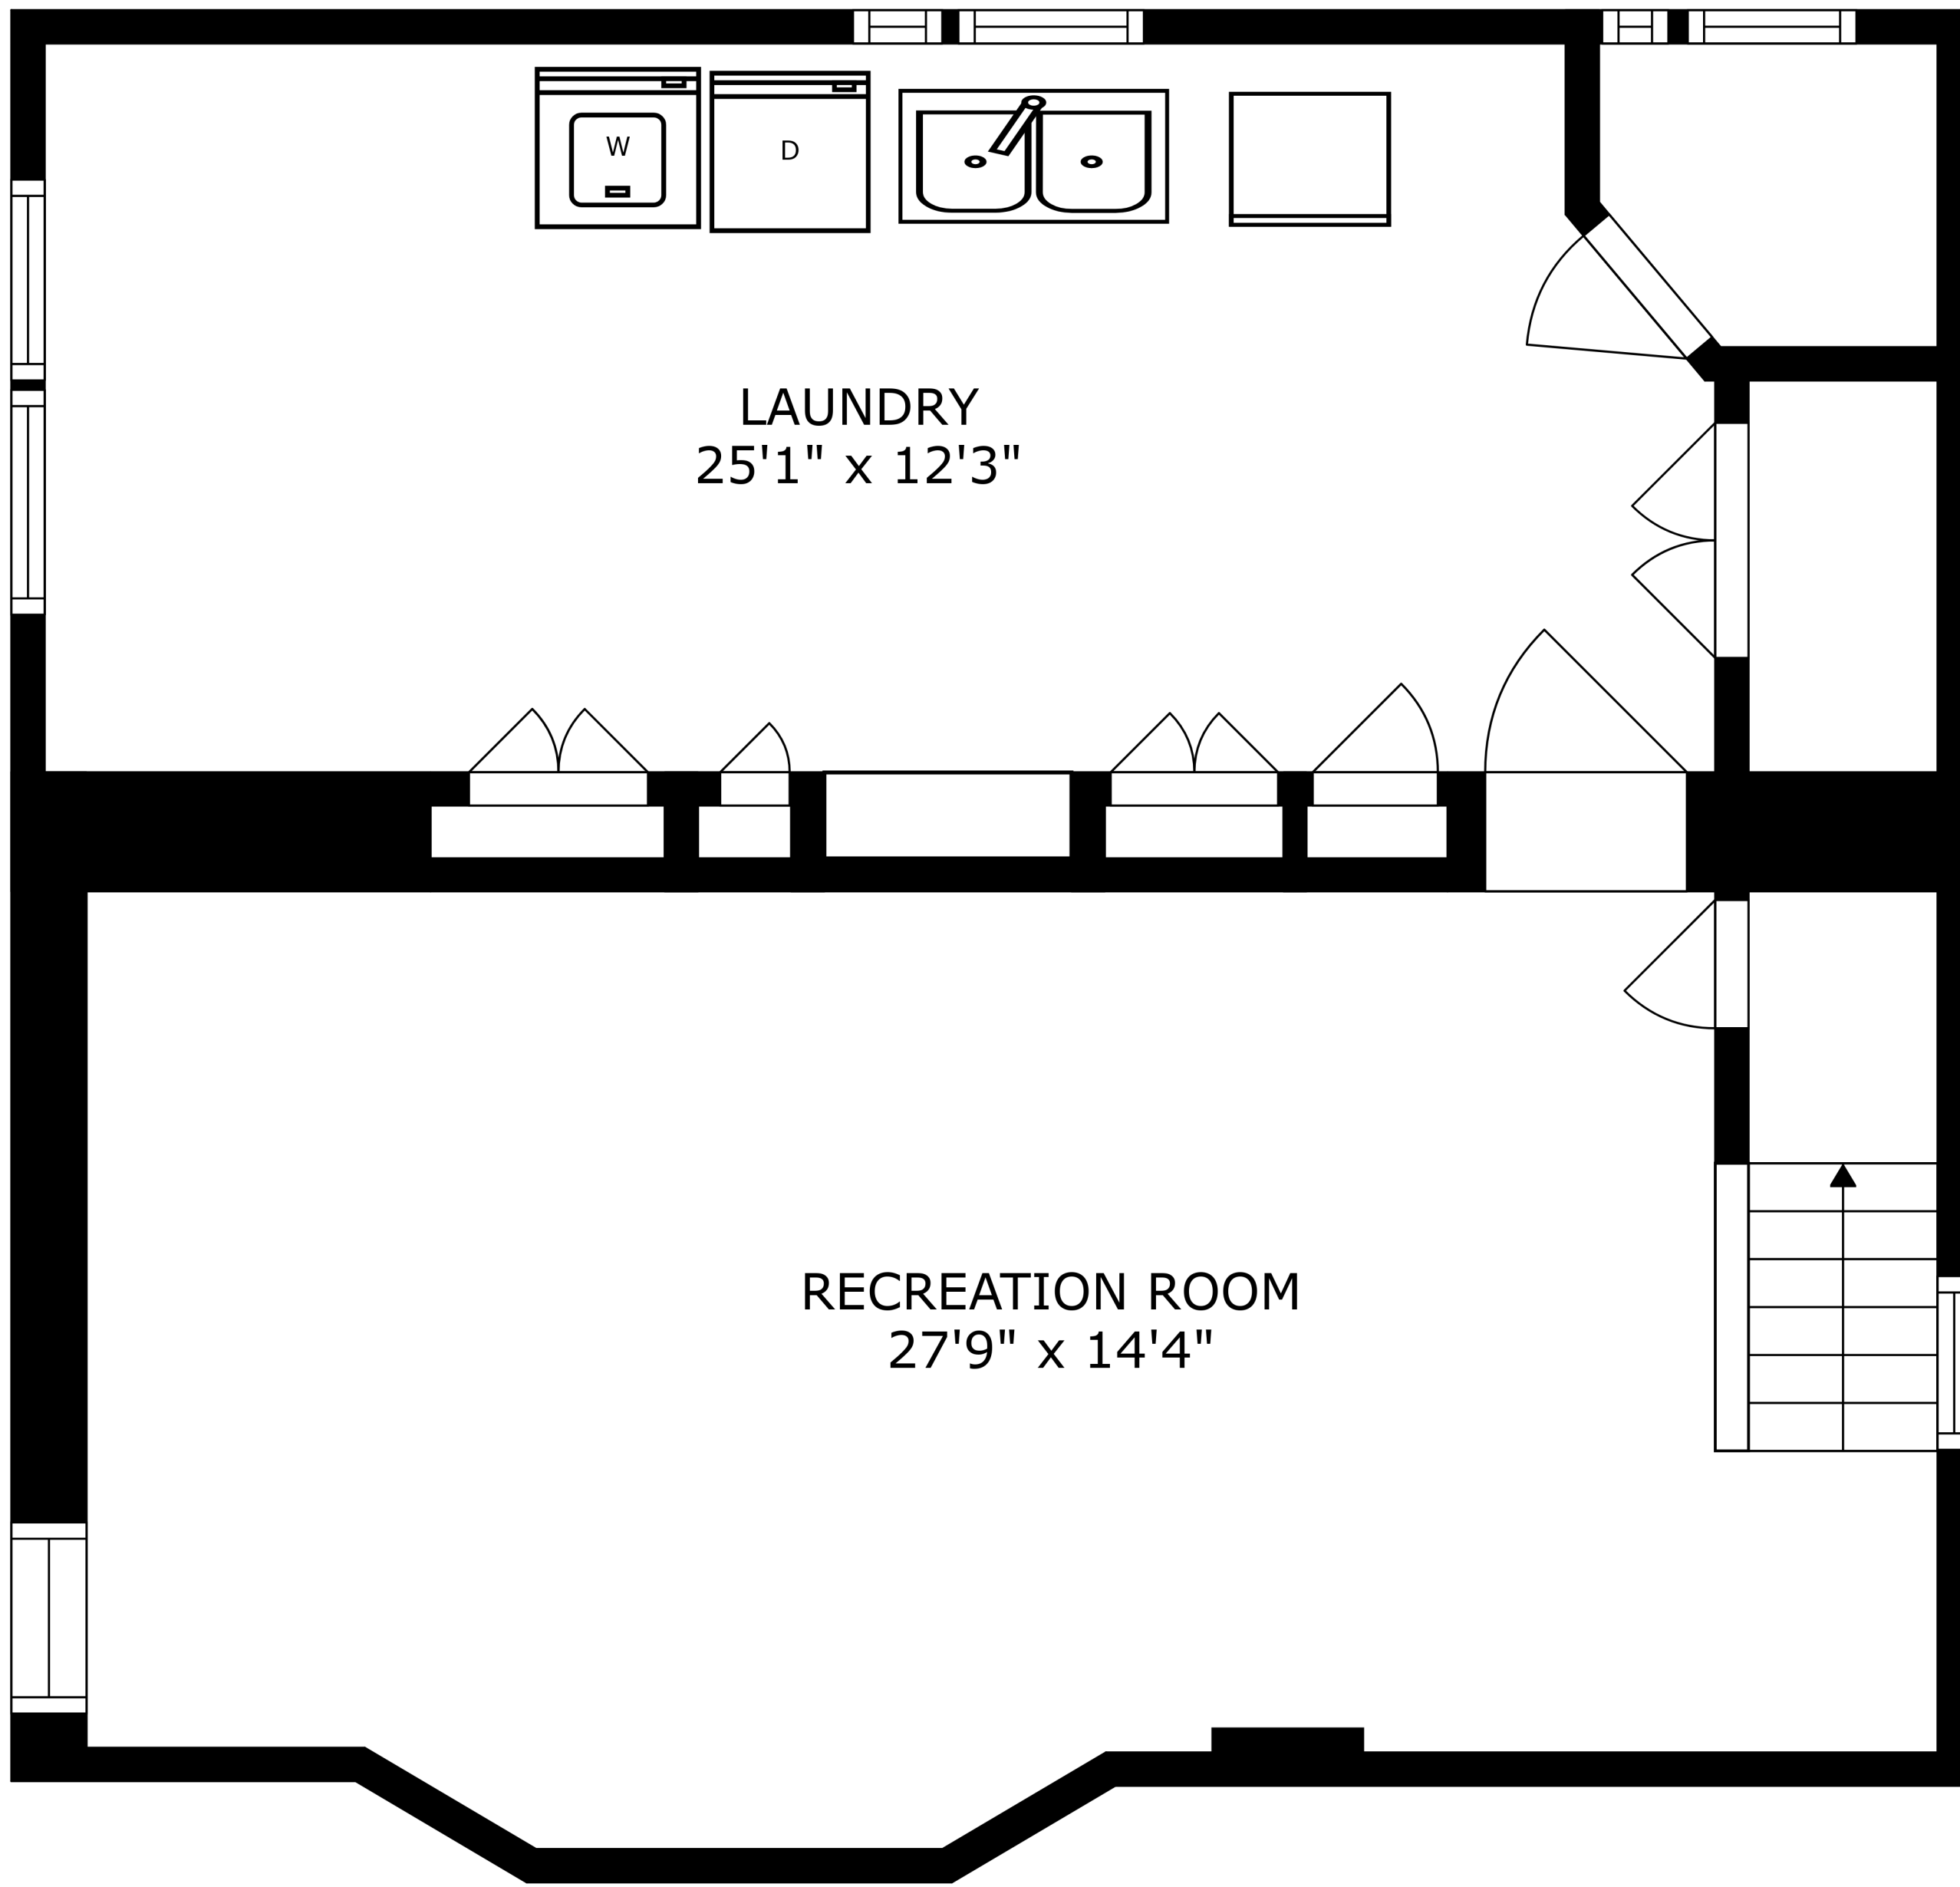

FLOOR 2

FLOOR 3

FLOOR 1

SIZES AND DIMENSIONS ARE APPROXIMATE, ACTUAL MAY VARY.

SIZES AND DIMENSIONS ARE APPROXIMATE, ACTUAL MAY VARY.

SIZES AND DIMENSIONS ARE APPROXIMATE, ACTUAL MAY VARY.

LAUNDRY
25'1" x 12'3"

RECREATION ROOM
27'9" x 14'4"

SIZES AND DIMENSIONS ARE APPROXIMATE, ACTUAL MAY VARY.