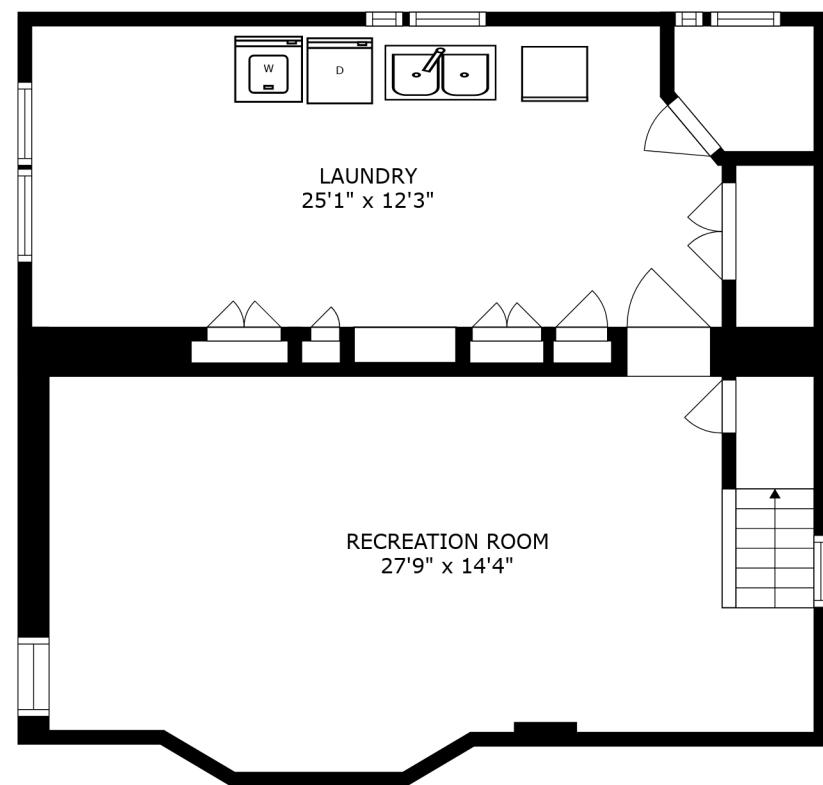

FLOOR 2

FLOOR 3

FLOOR 1

SIZES AND DIMENSIONS ARE APPROXIMATE, ACTUAL MAY VARY.

SIZES AND DIMENSIONS ARE APPROXIMATE, ACTUAL MAY VARY.

SIZES AND DIMENSIONS ARE APPROXIMATE, ACTUAL MAY VARY.

LAUNDRY
25'1" x 12'3"

RECREATION ROOM
27'9" x 14'4"

SIZES AND DIMENSIONS ARE APPROXIMATE, ACTUAL MAY VARY.