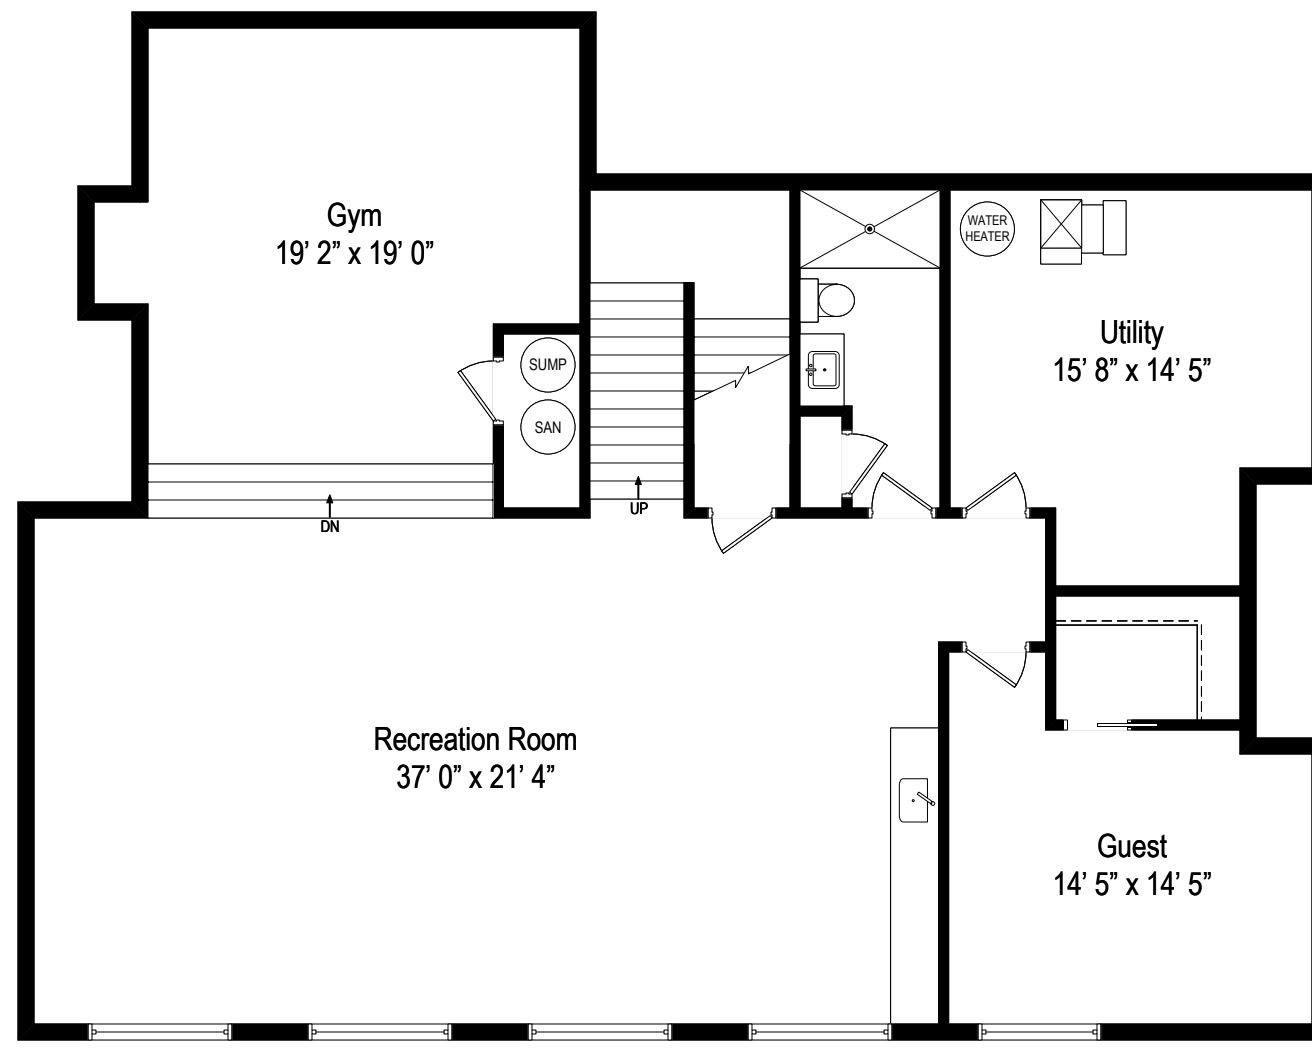

1200 N Race Avenue - Arlington Heights, IL. 60004

First Level

All dimensions are approximate. This plan is for marketing purposes only.

1200 N Race Avenue - Arlington Heights, IL. 60004

Second Level

All dimensions are approximate. This plan is for marketing purposes only.

1200 N Race Avenue - Arlington Heights, IL. 60004

Basement

All dimensions are approximate. This plan is for marketing purposes only.

Second Level

First Level

Basement

1200 N Race Avenue - Arlington Heights, IL. 60004