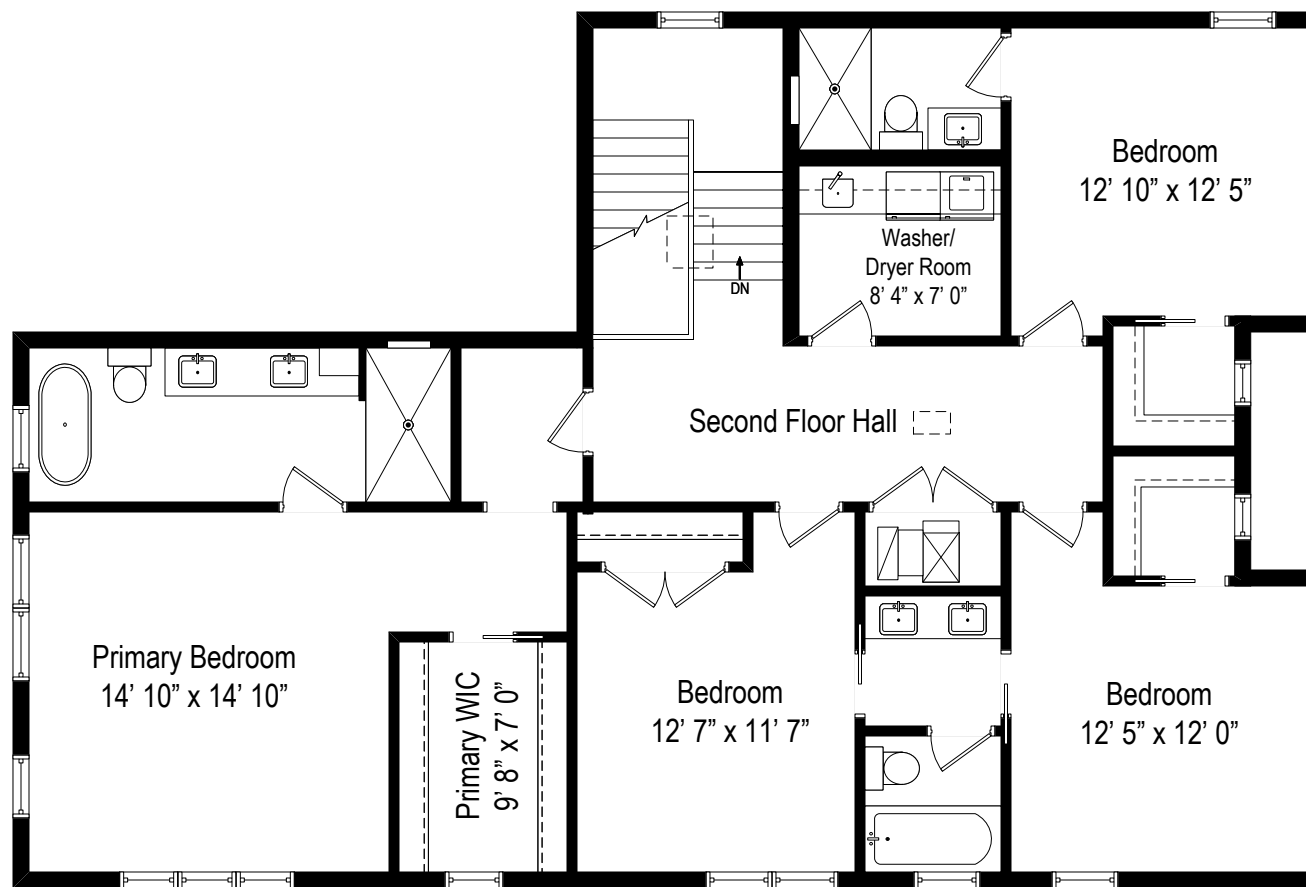

1200 N Race Avenue - Arlington Heights, IL. 60004

First Level

All dimensions are approximate. This plan is for marketing purposes only.

1200 N Race Avenue - Arlington Heights, IL. 60004

Second Level

All dimensions are approximate. This plan is for marketing purposes only.

1200 N Race Avenue - Arlington Heights, IL. 60004

Basement

All dimensions are approximate. This plan is for marketing purposes only.

Second Level

First Level

Basement

1200 N Race Avenue - Arlington Heights, IL. 60004