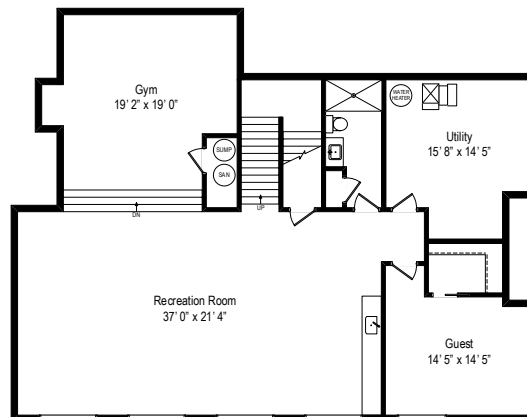

1200 N Race Avenue - Arlington Heights, IL. 60004

First Level

All dimensions are approximate. This plan is for marketing purposes only.

1200 N Race Avenue - Arlington Heights, IL. 60004

Second Level

All dimensions are approximate. This plan is for marketing purposes only.

1200 N Race Avenue - Arlington Heights, IL. 60004

Basement

All dimensions are approximate. This plan is for marketing purposes only.

Second Level

First Level

Basement

1200 N Race Avenue - Arlington Heights, IL. 60004