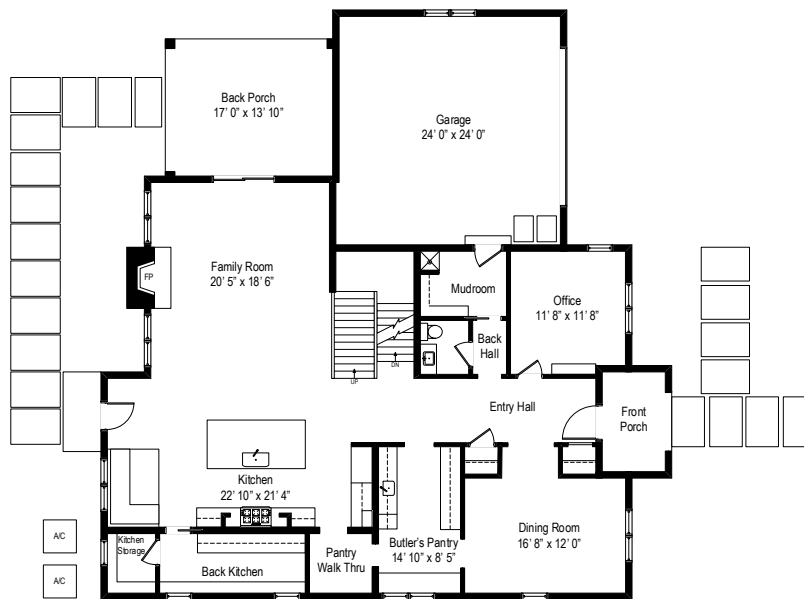

1200 N Race Avenue - Arlington Heights, IL. 60004

First Level

All dimensions are approximate. This plan is for marketing purposes only.

1200 N Race Avenue - Arlington Heights, IL. 60004

Second Level

All dimensions are approximate. This plan is for marketing purposes only.

1200 N Race Avenue - Arlington Heights, IL. 60004

Basement

All dimensions are approximate. This plan is for marketing purposes only.

Second Level

First Level

Basement

1200 N Race Avenue - Arlington Heights, IL. 60004