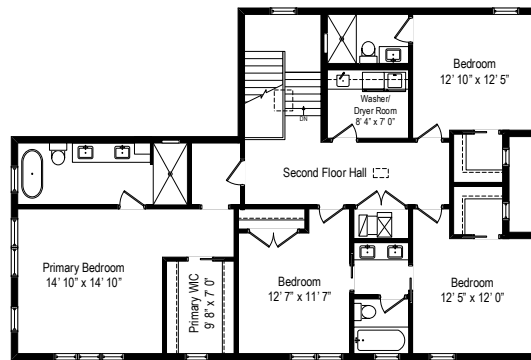

1200 N Race Avenue - Arlington Heights, IL. 60004

First Level

All dimensions are approximate. This plan is for marketing purposes only.

1200 N Race Avenue - Arlington Heights, IL. 60004

Second Level

All dimensions are approximate. This plan is for marketing purposes only.

1200 N Race Avenue - Arlington Heights, IL. 60004

Basement

All dimensions are approximate. This plan is for marketing purposes only.

Second Level

First Level

Basement

1200 N Race Avenue - Arlington Heights, IL. 60004