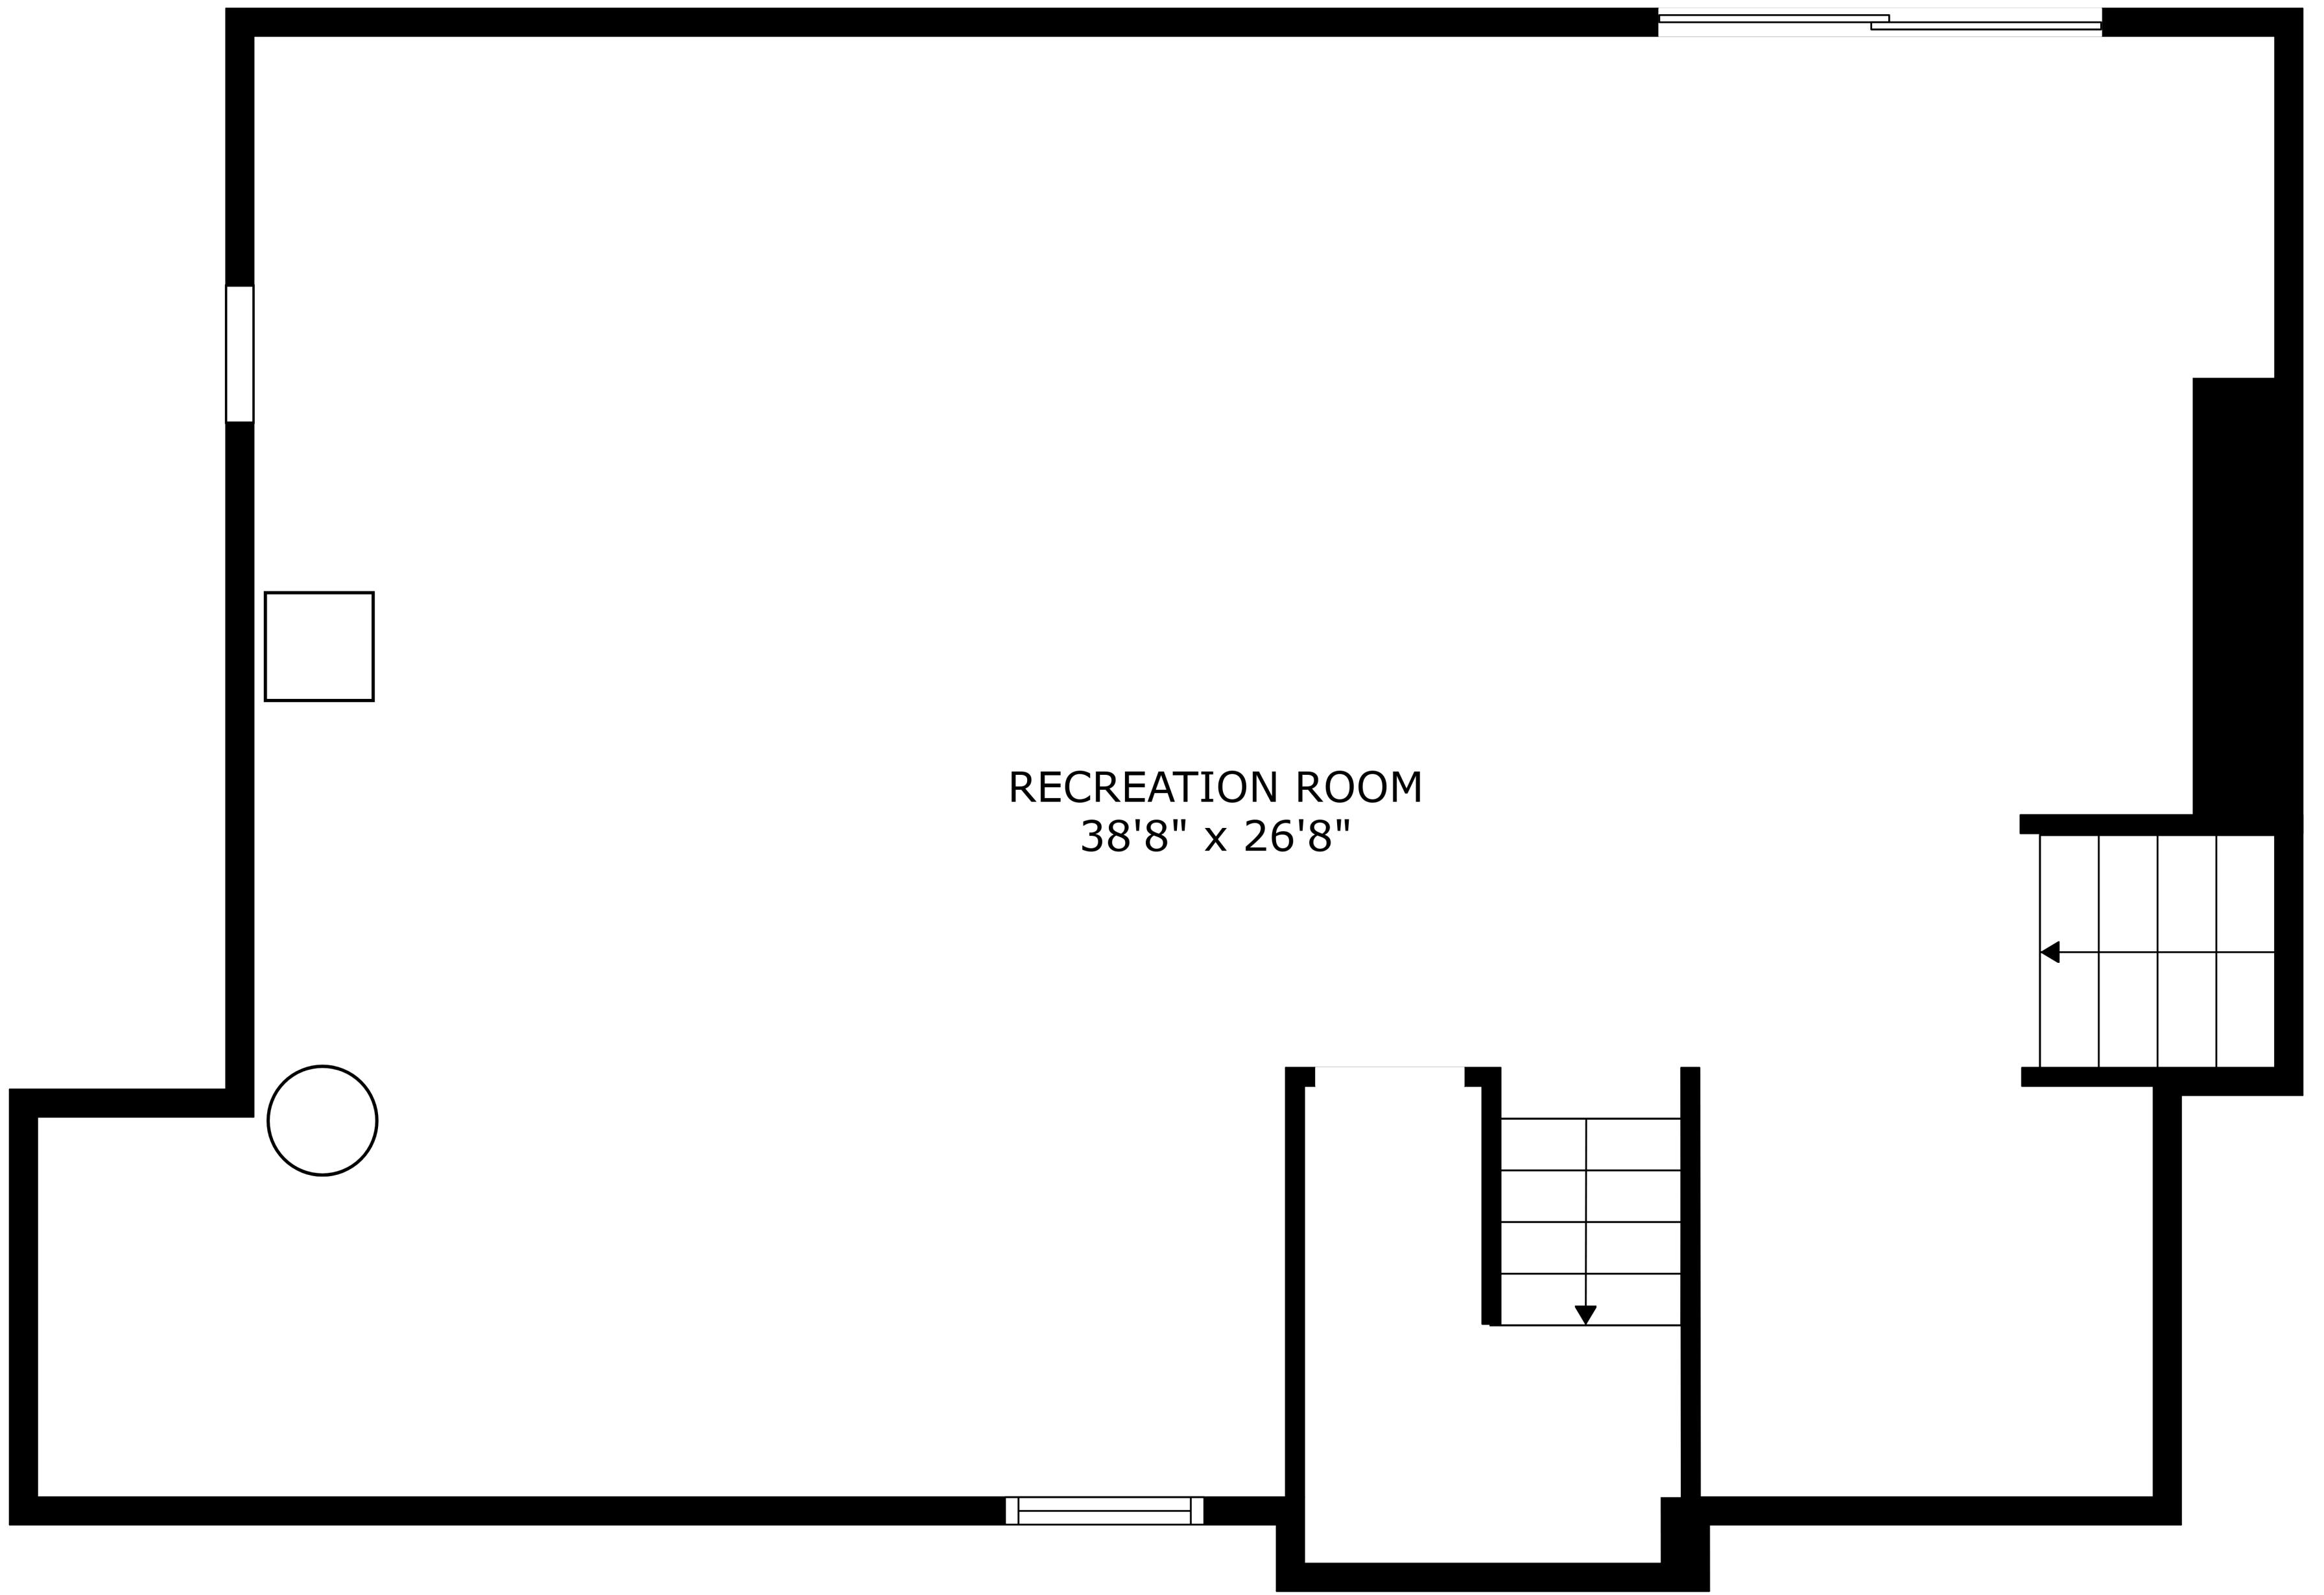

SIZES AND DIMENSIONS ARE APPROXIMATE, ACTUAL MAY VARY.

SIZES AND DIMENSIONS ARE APPROXIMATE, ACTUAL MAY VARY.

SIZES AND DIMENSIONS ARE APPROXIMATE, ACTUAL MAY VARY.

RECREATION ROOM
38'8" x 26'8"

BONUS ROOM
15'9" x 18'10"