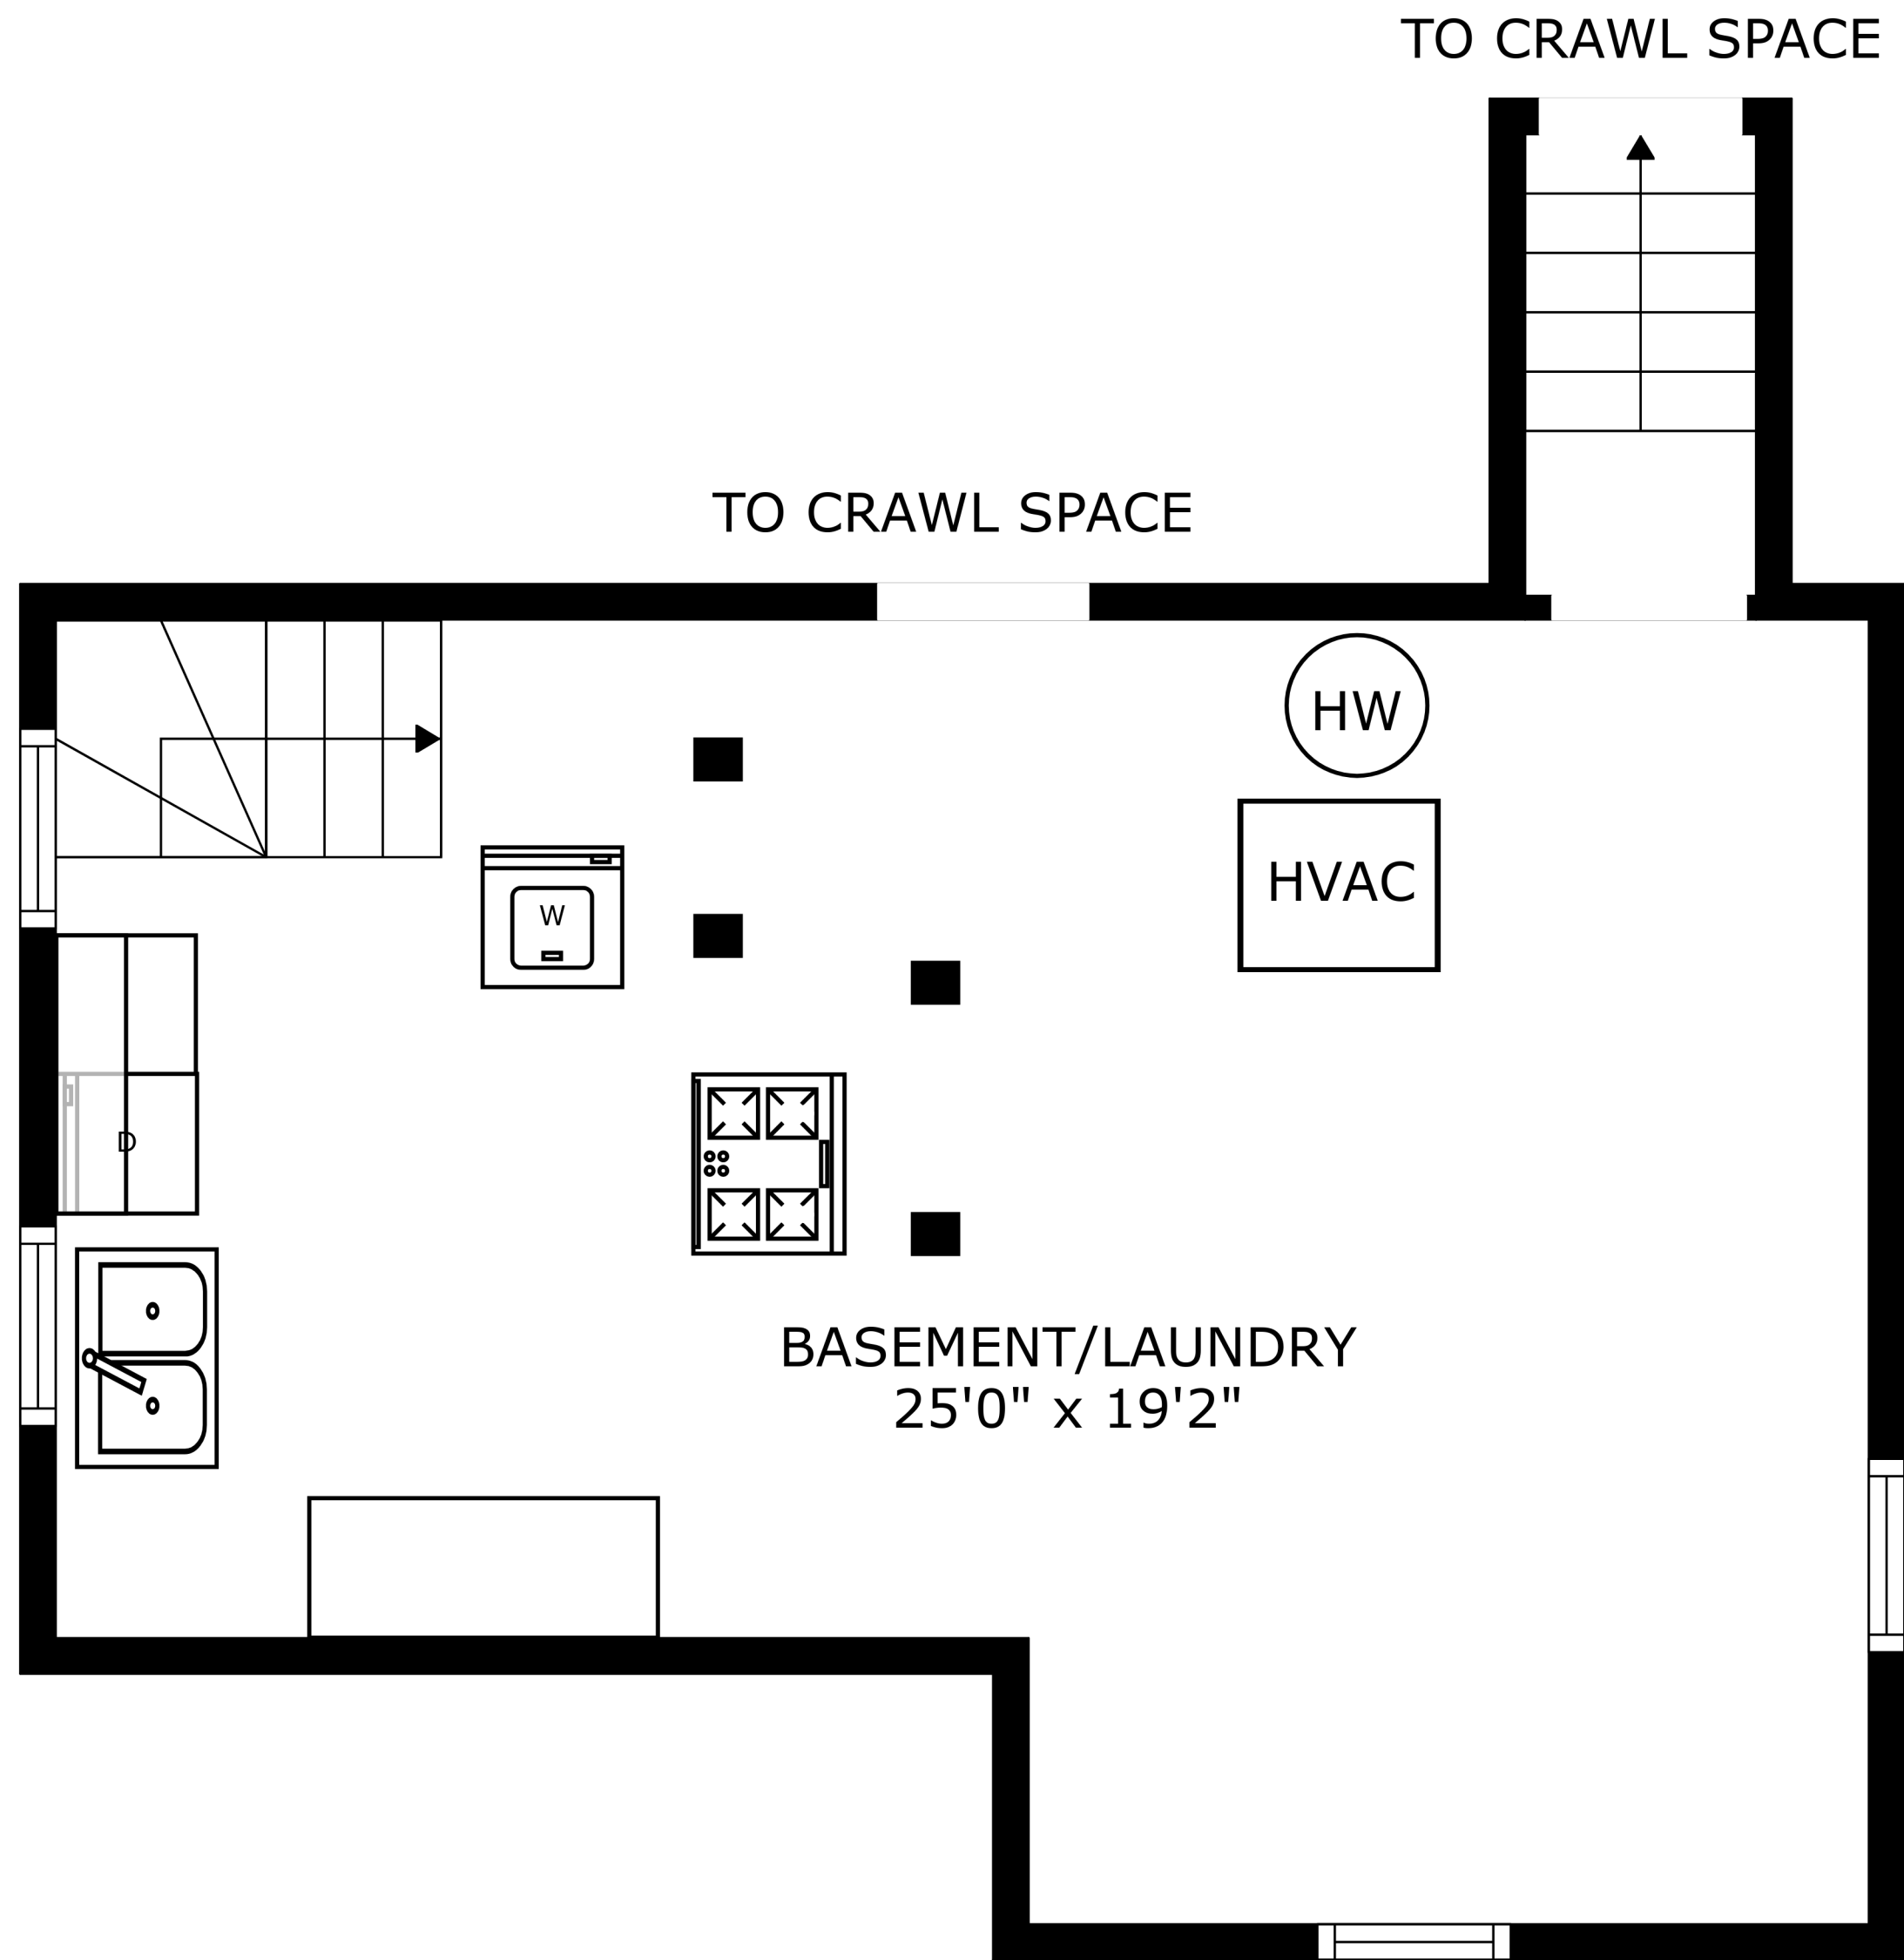

SIZES AND DIMENSIONS ARE APPROXIMATE, ACTUAL MAY VARY.

APPROX. INTERIOR SQ. FOOTAGE - 559
CEILING HT. 6'9"

APPROX. INTERIOR SQ. FOOTAGE - 1,350
 EXCLUDES ENCLOSED PORCH - 140
 CEILING HT. 8'0" UNLESS SPECIFIED

SIZES AND DIMENSIONS ARE APPROXIMATE, ACTUAL MAY VARY.

APPROX. INTERIOR SQ. FOOTAGE - 460
CEILING HT. 6'1"