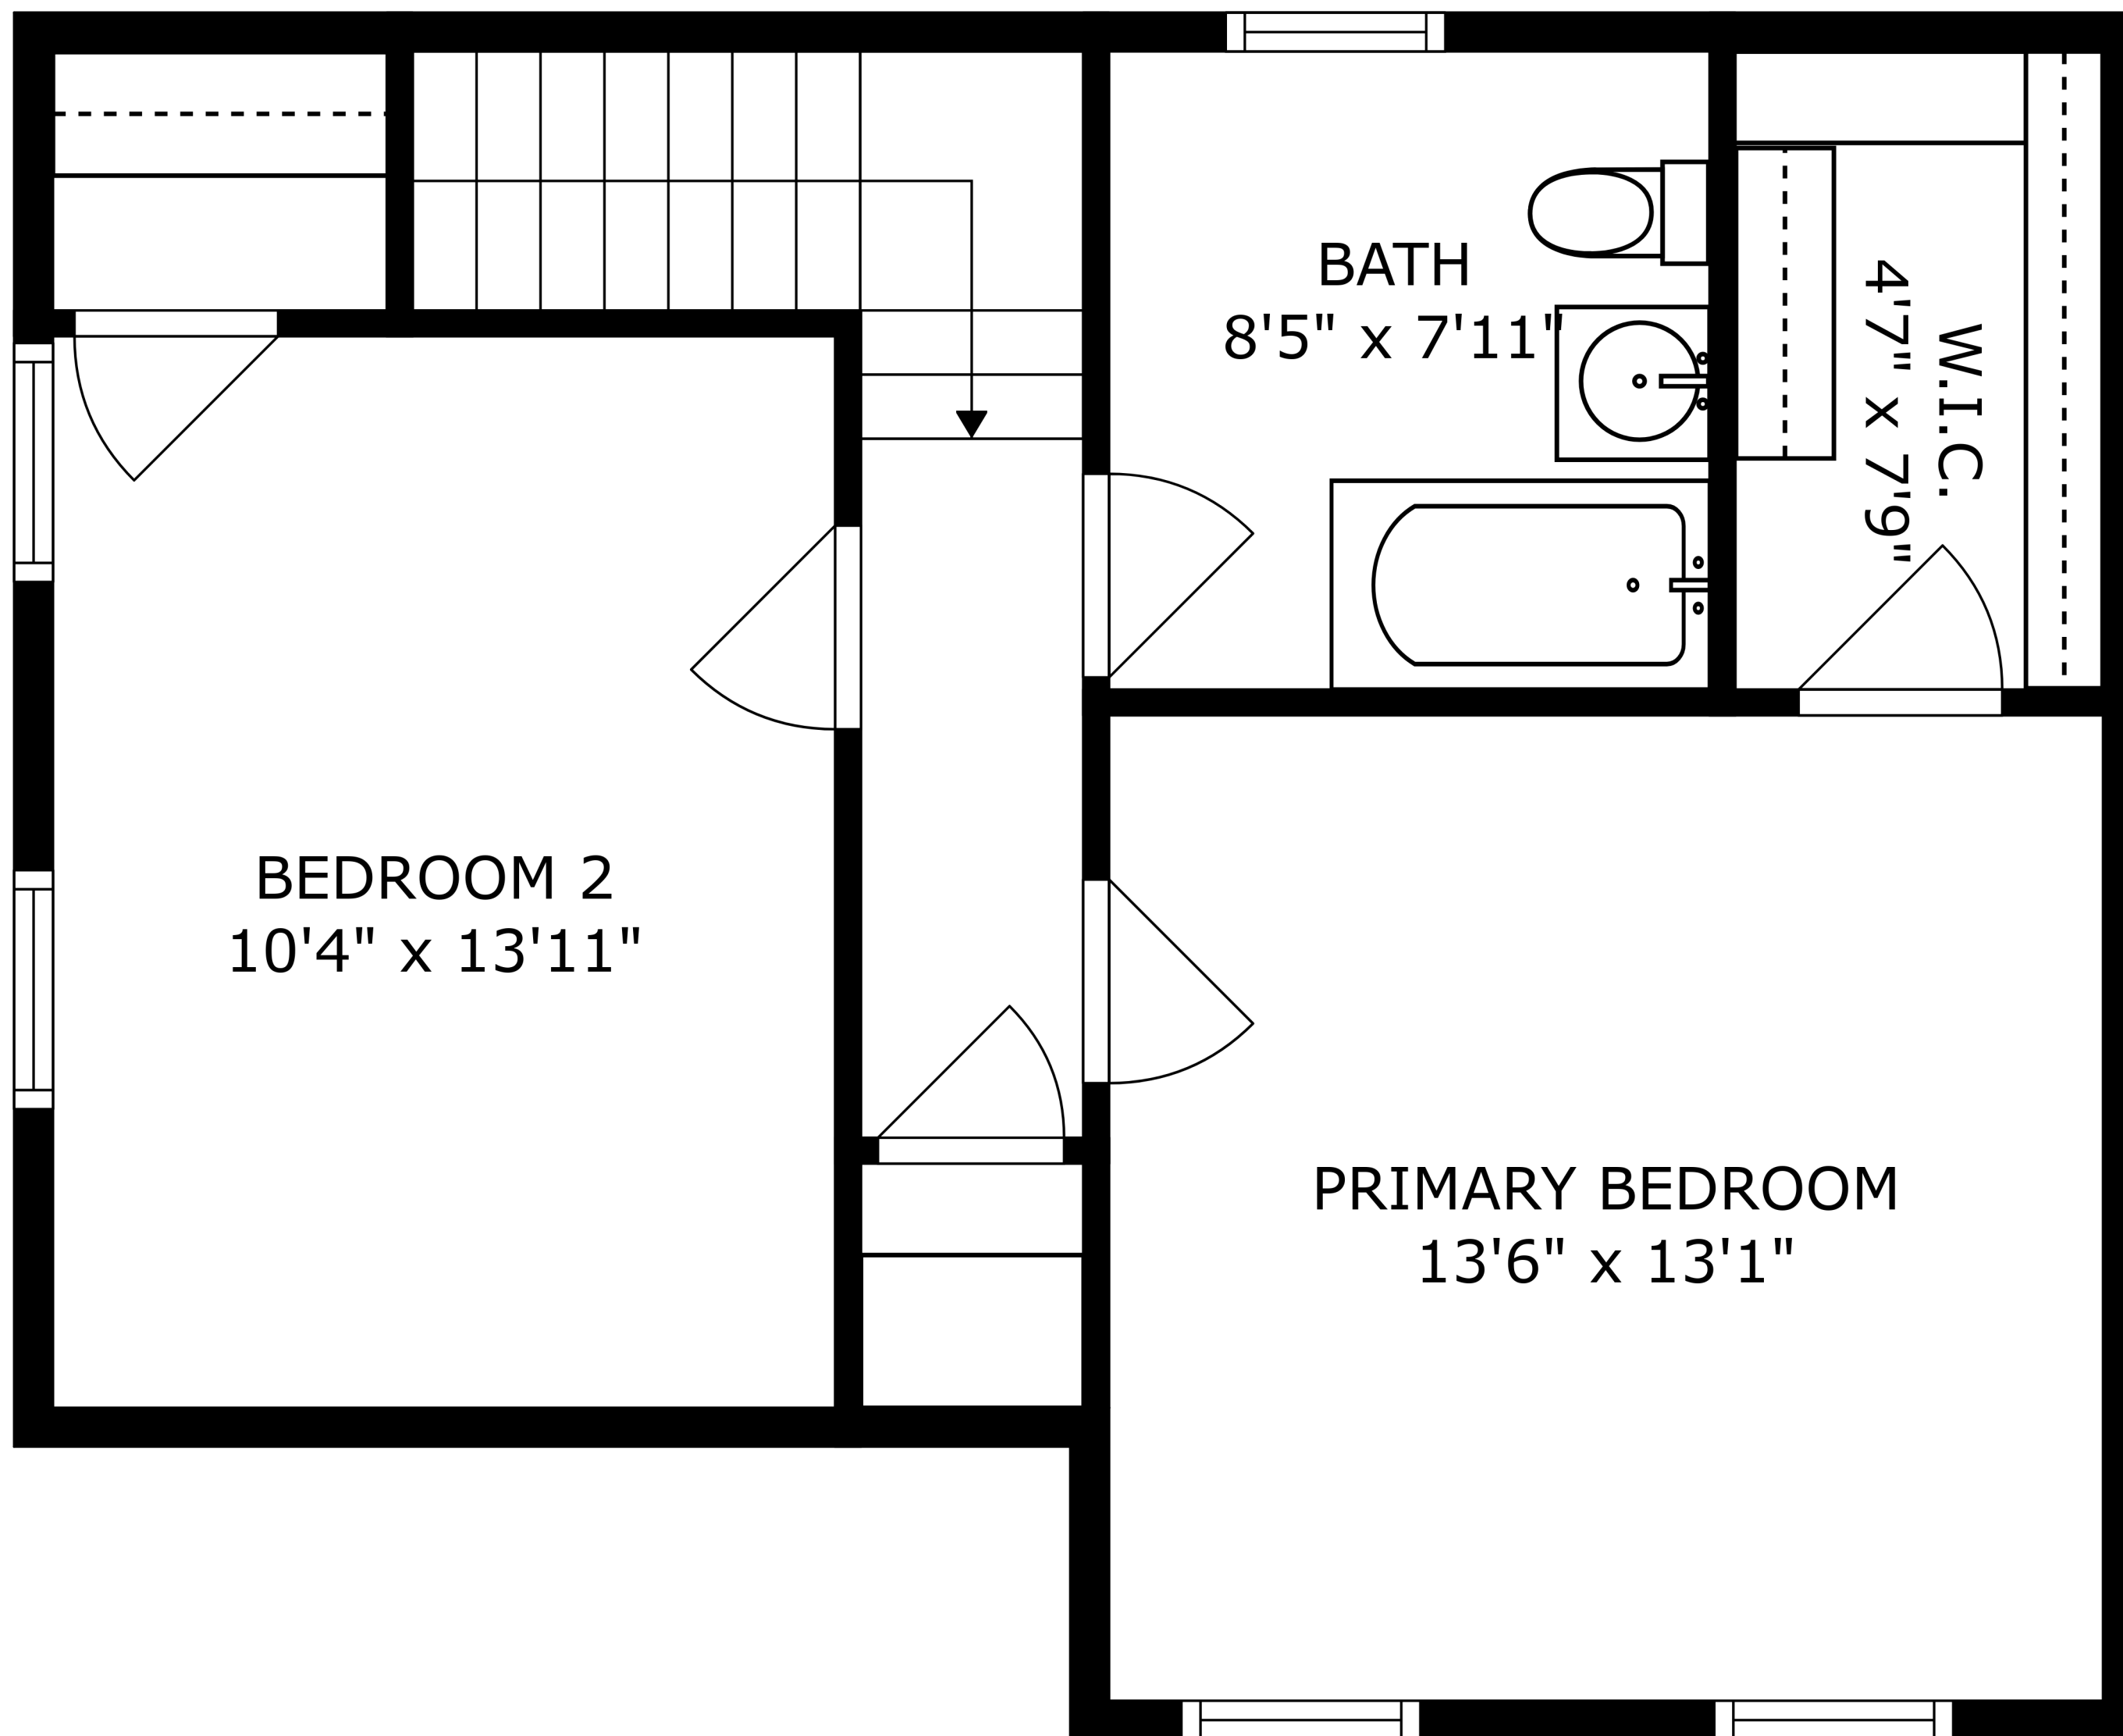

SIZES AND DIMENSIONS ARE APPROXIMATE, ACTUAL MAY VARY.

APPROX. INTERIOR SQ. FOOTAGE - 559
CEILING HT. 6'9"

APPROX. INTERIOR SQ. FOOTAGE - 1,350
 EXCLUDES ENCLOSED PORCH - 140
 CEILING HT. 8'0" UNLESS SPECIFIED

SIZES AND DIMENSIONS ARE APPROXIMATE, ACTUAL MAY VARY.

APPROX. INTERIOR SQ. FOOTAGE - 460
CEILING HT. 6'1"