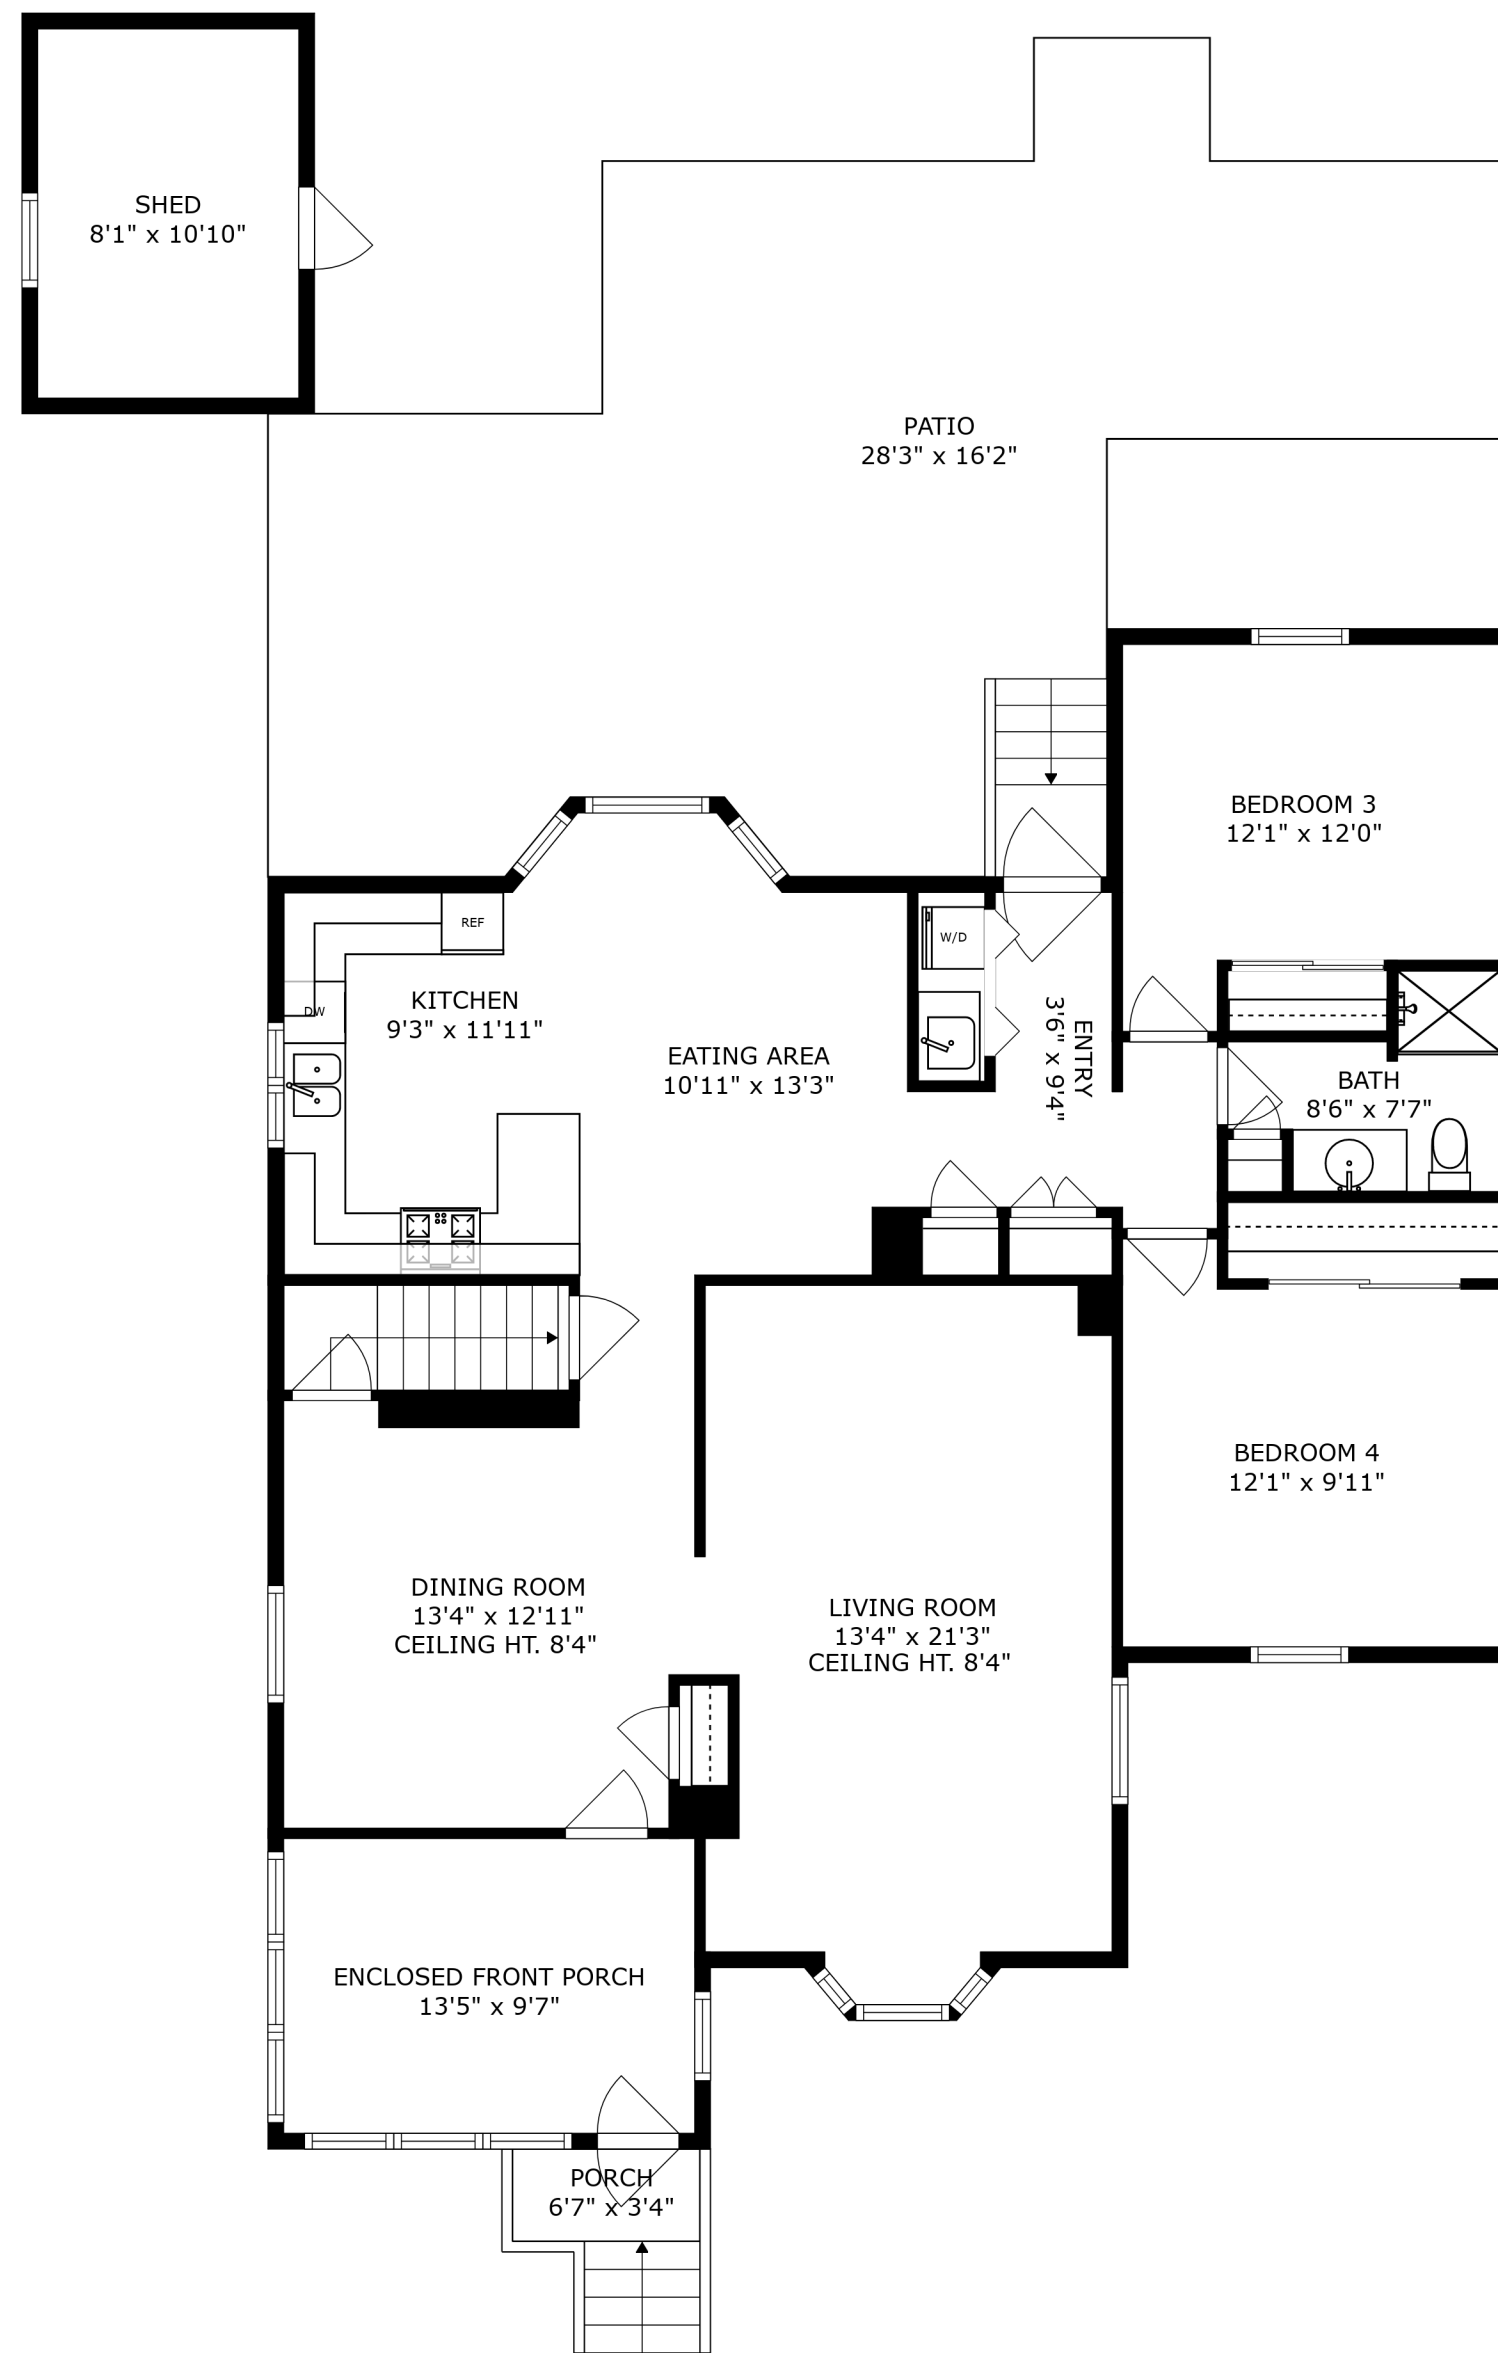

SIZES AND DIMENSIONS ARE APPROXIMATE, ACTUAL MAY VARY.

APPROX. INTERIOR SQ. FOOTAGE - 559
CEILING HT. 6'9"

APPROX. INTERIOR SQ. FOOTAGE - 1,350
 EXCLUDES ENCLOSED PORCH - 140
 CEILING HT. 8'0" UNLESS SPECIFIED

SIZES AND DIMENSIONS ARE APPROXIMATE, ACTUAL MAY VARY.

APPROX. INTERIOR SQ. FOOTAGE - 460
CEILING HT. 6'1"