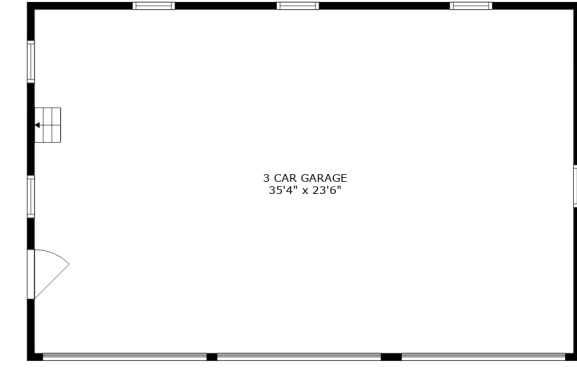

FLOOR 1

FLOOR 1

BASEMENT

FLOOR 2

SIZES AND DIMENSIONS ARE APPROXIMATE, ACTUAL MAY VARY.

SIZES AND DIMENSIONS ARE APPROXIMATE, ACTUAL MAY VARY.

SIZES AND DIMENSIONS ARE APPROXIMATE, ACTUAL MAY VARY.

SIZES AND DIMENSIONS ARE APPROXIMATE, ACTUAL MAY VARY.

BASEMENT/LAUNDRY
47'3" x 26'0"