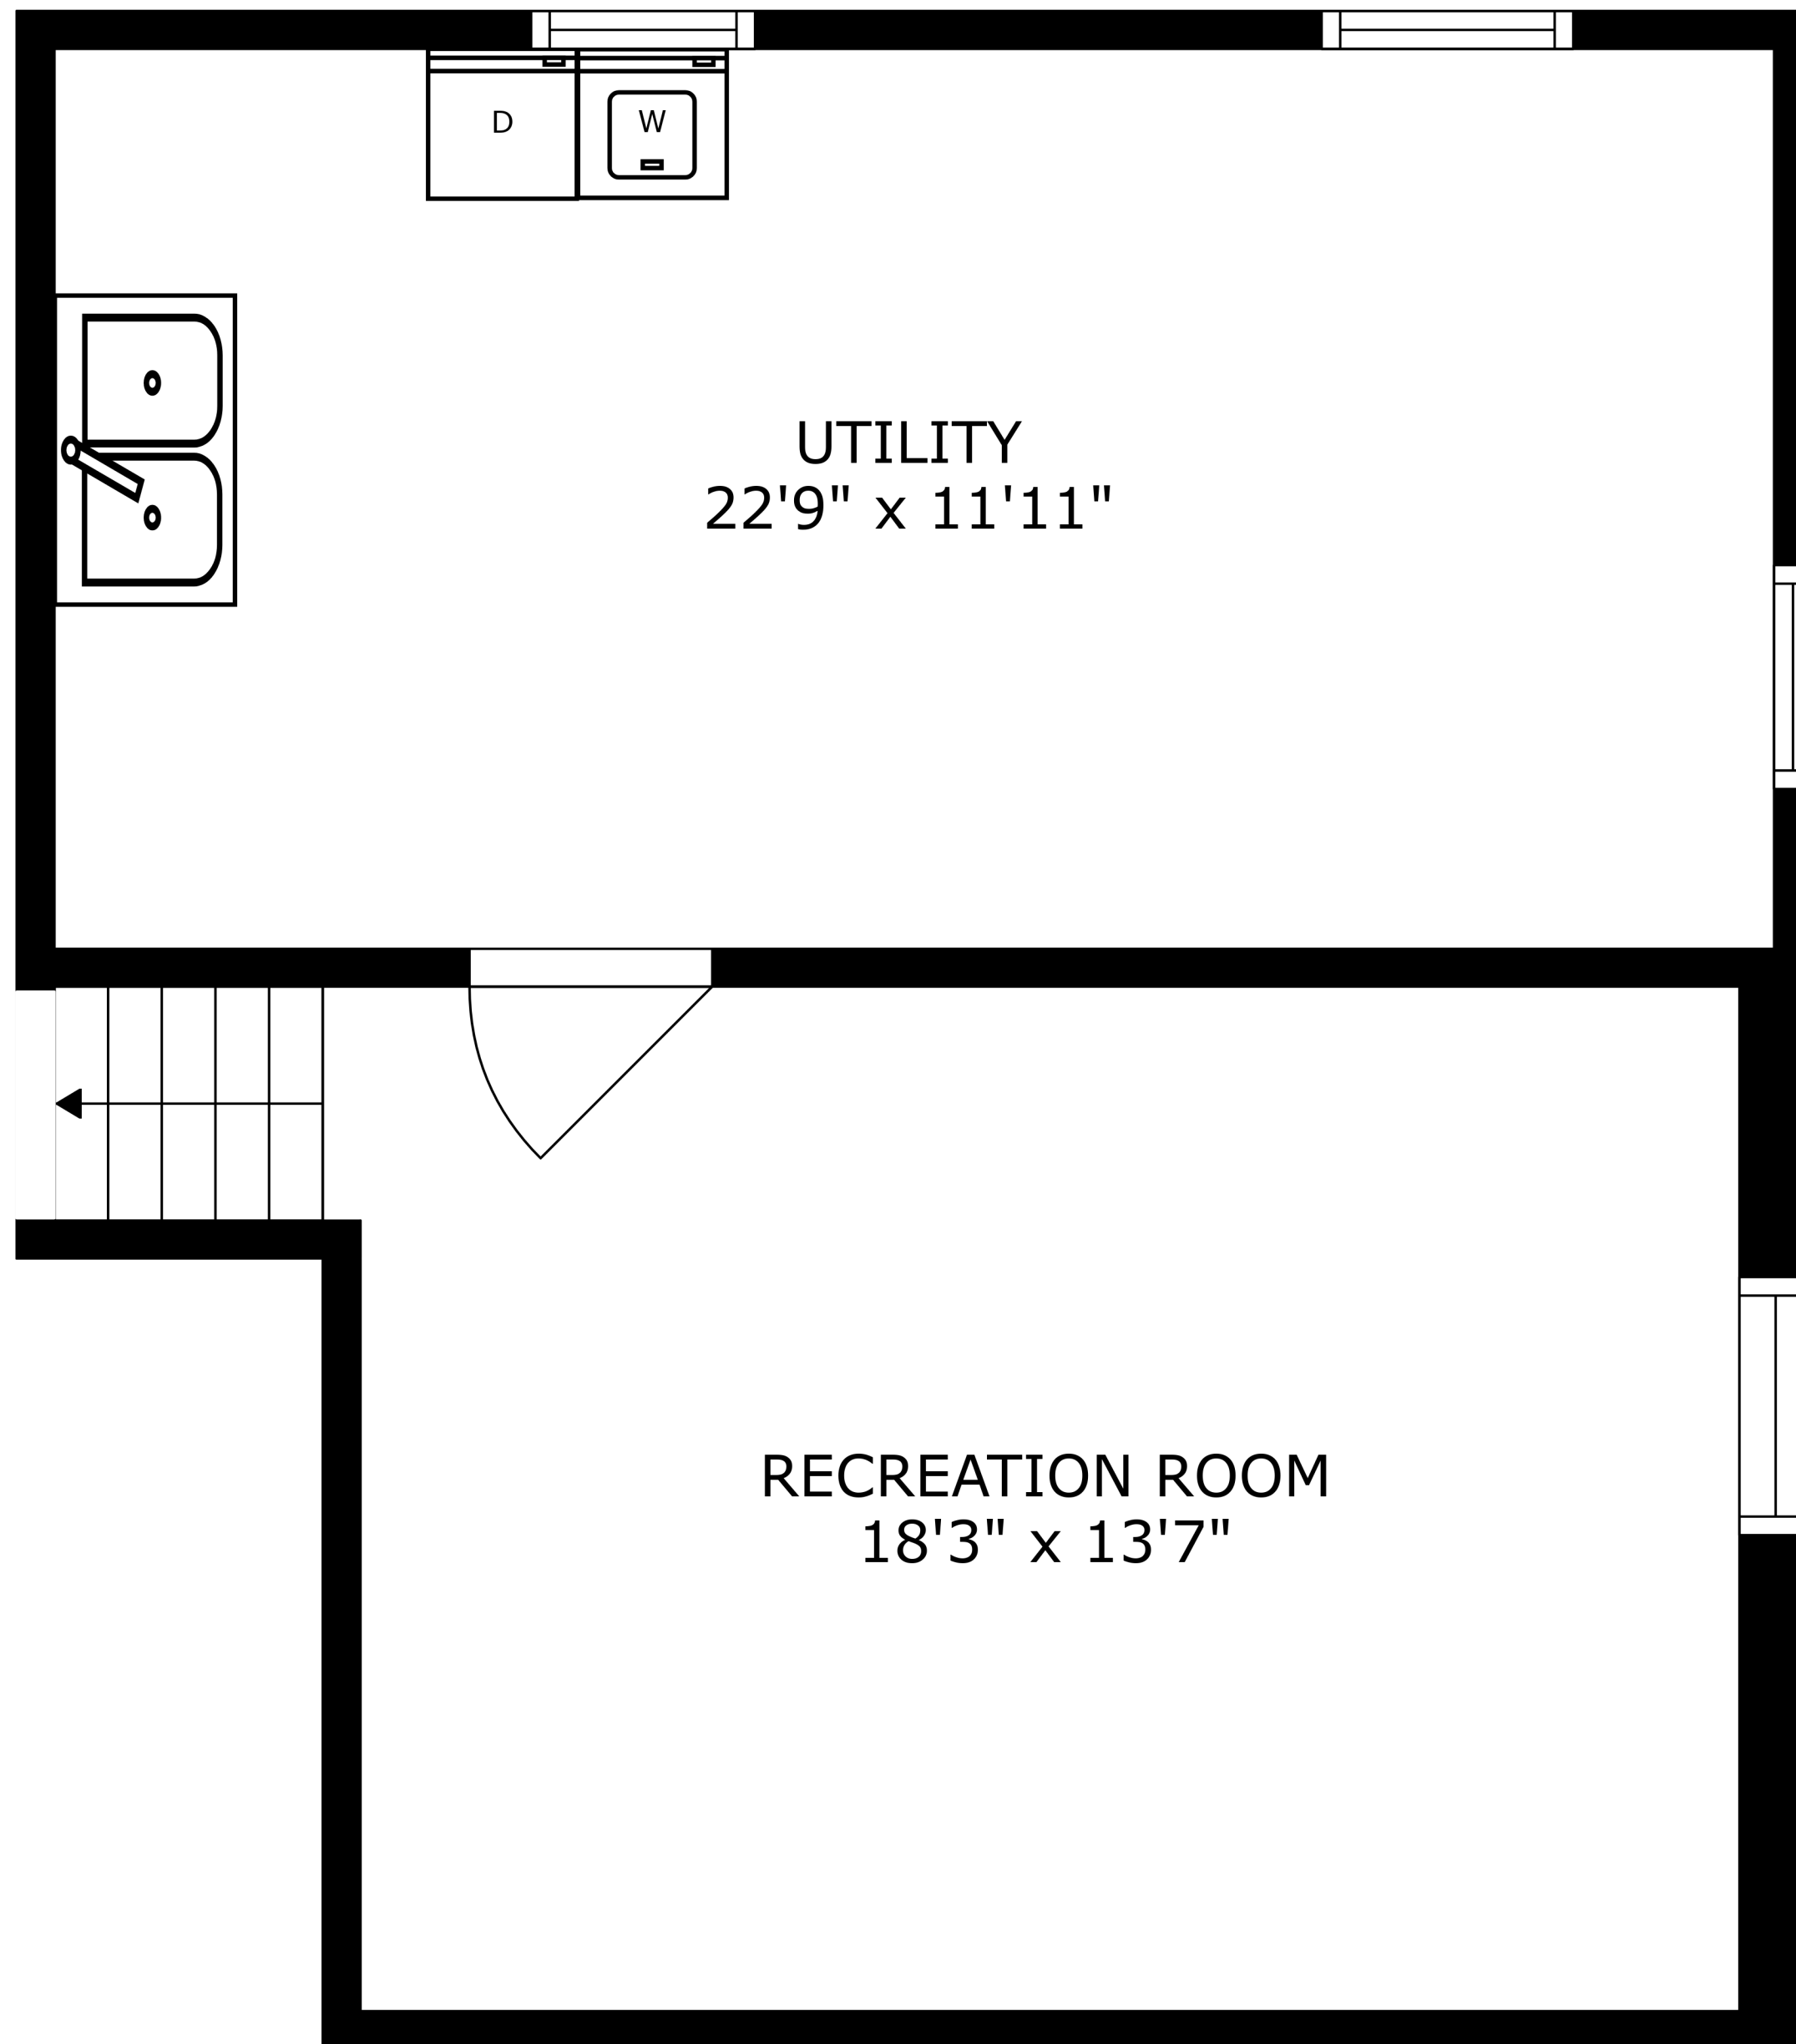

FLOOR 4

FLOOR 3

FLOOR 2

FLOOR 1

SIZES AND DIMENSIONS ARE APPROXIMATE, ACTUAL MAY VARY.

SIZES AND DIMENSIONS ARE APPROXIMATE, ACTUAL MAY VARY.

SIZES AND DIMENSIONS ARE APPROXIMATE, ACTUAL MAY VARY.

SIZES AND DIMENSIONS ARE APPROXIMATE, ACTUAL MAY VARY.

UTILITY
22'9" x 11'11"

RECREATION ROOM
18'3" x 13'7"