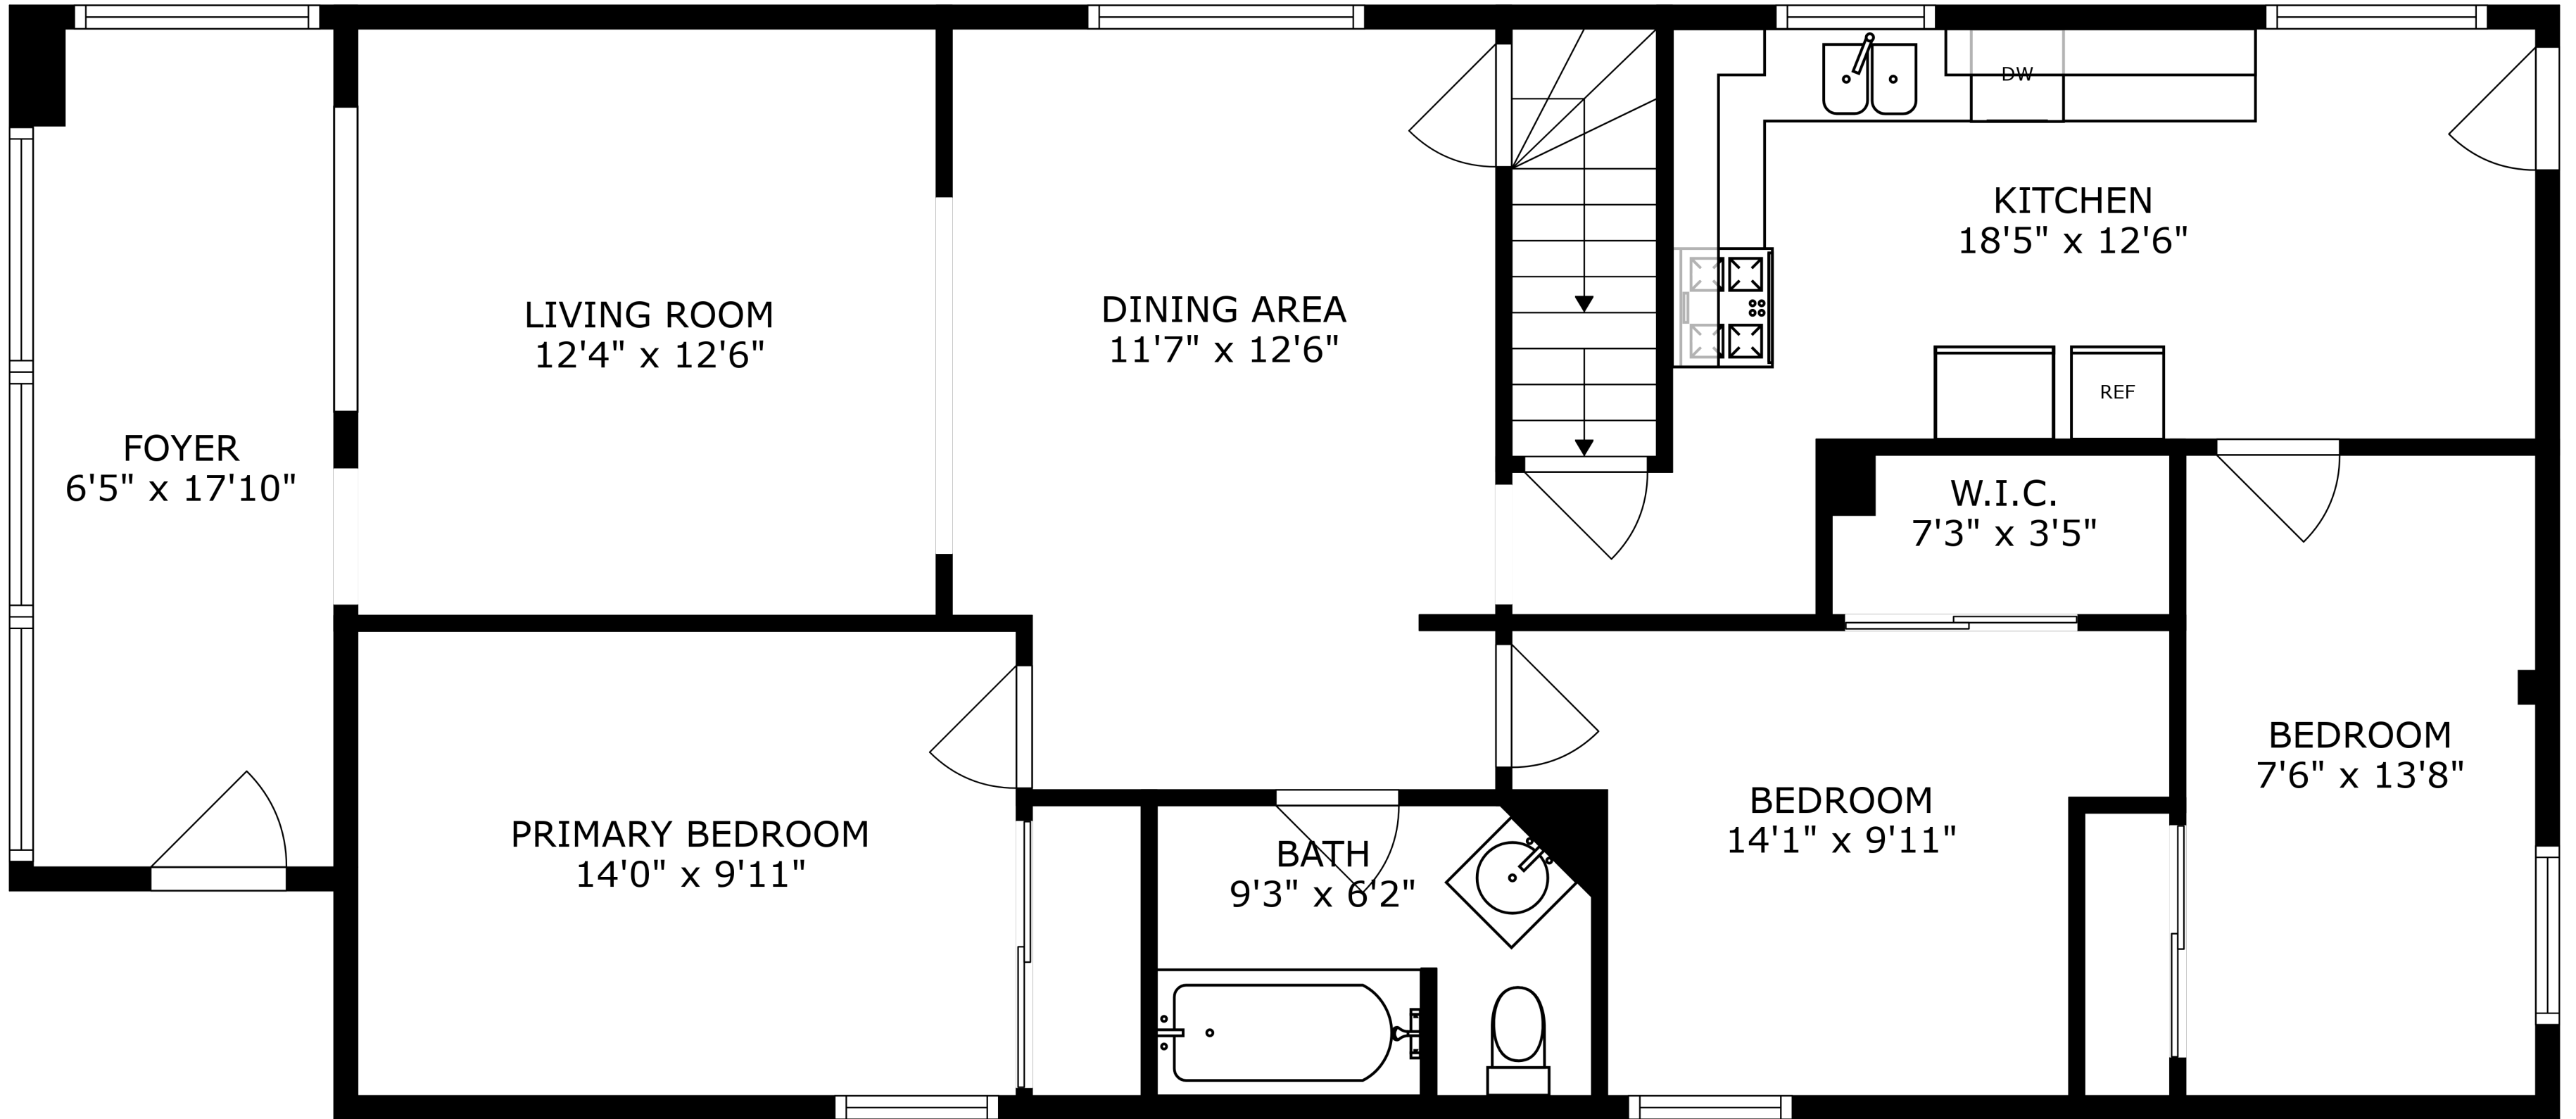

SIZES AND DIMENSIONS ARE APPROXIMATE, ACTUAL MAY VARY.

SIZES AND DIMENSIONS ARE APPROXIMATE, ACTUAL MAY VARY.

SIZES AND DIMENSIONS ARE APPROXIMATE, ACTUAL MAY VARY.

UNFINISHED BASEMENT

STORAGE
6'1" x 13'6"

BEDROOM
17'5" x 10'9"

BATH
9'8" x 8'9"