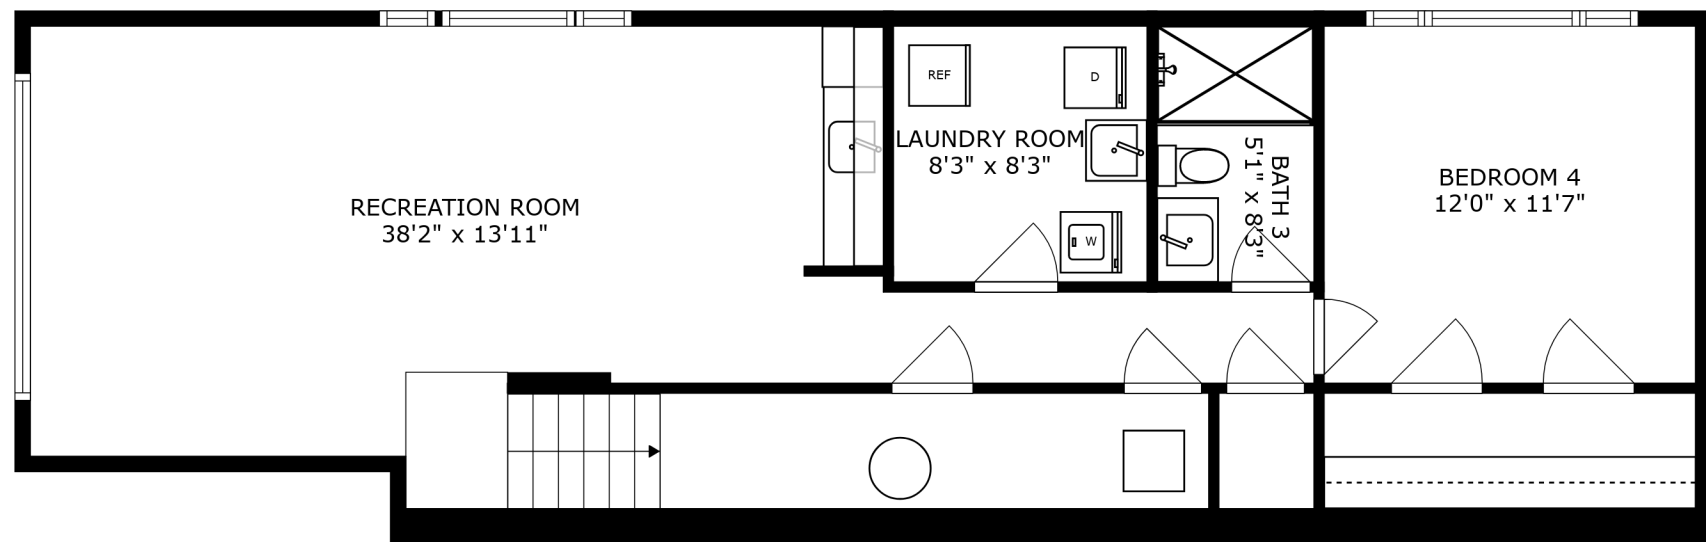

FLOOR 4

FLOOR 3

FLOOR 2

YARD  
25'8" x 19'5"

FLOOR 1

SIZES AND DIMENSIONS ARE APPROXIMATE, ACTUAL MAY VARY.

**GARAGE ROOF DECK**  
**26'6" x 18'1"**

SIZES AND DIMENSIONS ARE APPROXIMATE, ACTUAL MAY VARY.

SIZES AND DIMENSIONS ARE APPROXIMATE, ACTUAL MAY VARY.

SIZES AND DIMENSIONS ARE APPROXIMATE, ACTUAL MAY VARY.