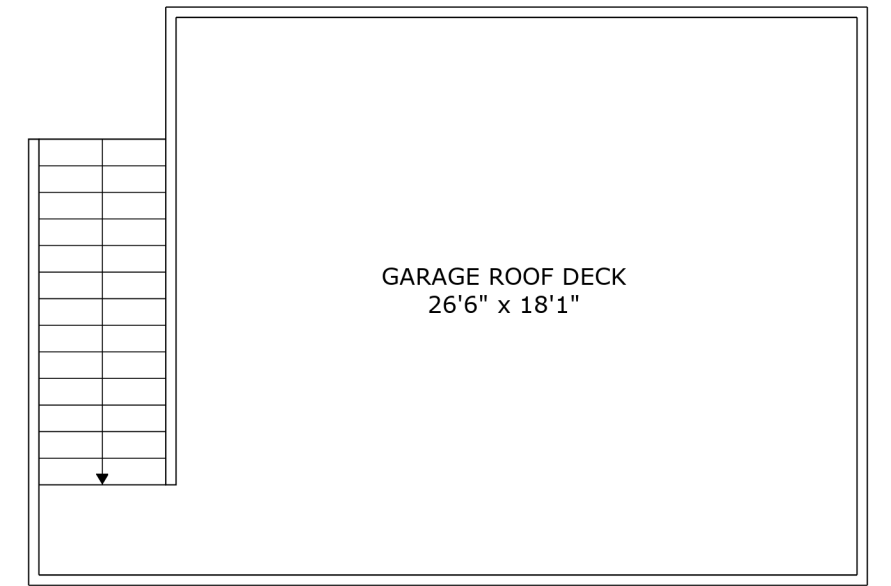

FLOOR 4

FLOOR 3

FLOOR 2

YARD  
25'8" x 19'5"

FLOOR 1

SIZES AND DIMENSIONS ARE APPROXIMATE, ACTUAL MAY VARY.

**GARAGE ROOF DECK**  
**26'6" x 18'1"**

SIZES AND DIMENSIONS ARE APPROXIMATE, ACTUAL MAY VARY.

SIZES AND DIMENSIONS ARE APPROXIMATE, ACTUAL MAY VARY.

SIZES AND DIMENSIONS ARE APPROXIMATE, ACTUAL MAY VARY.