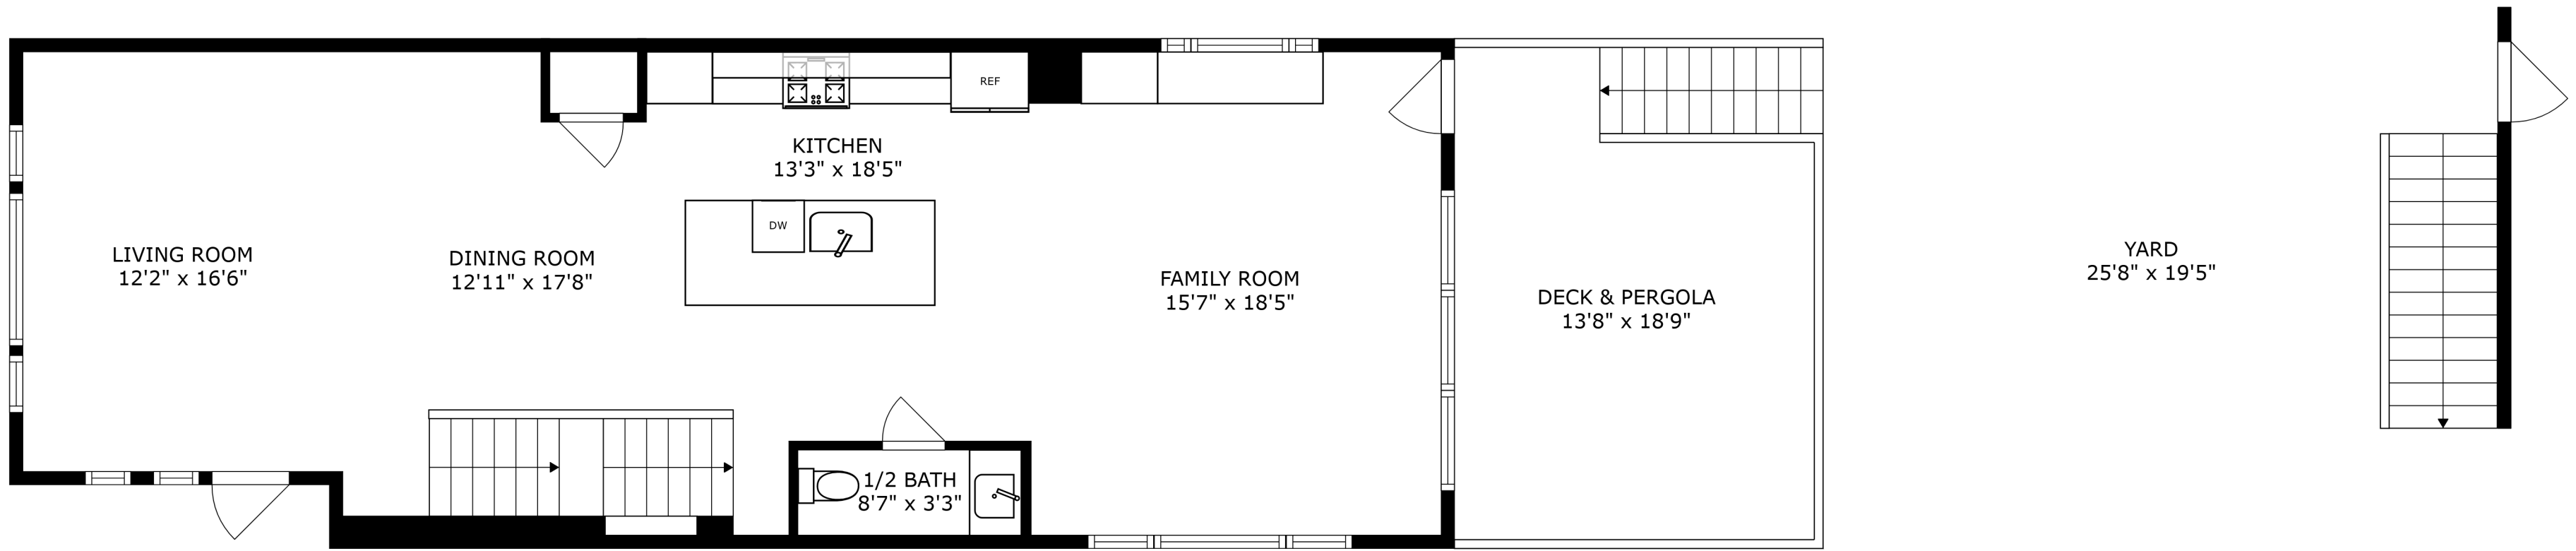

FLOOR 4

FLOOR 3

FLOOR 2

YARD  
25'8" x 19'5"

FLOOR 1

SIZES AND DIMENSIONS ARE APPROXIMATE, ACTUAL MAY VARY.

**GARAGE ROOF DECK**  
**26'6" x 18'1"**

SIZES AND DIMENSIONS ARE APPROXIMATE, ACTUAL MAY VARY.

SIZES AND DIMENSIONS ARE APPROXIMATE, ACTUAL MAY VARY.

SIZES AND DIMENSIONS ARE APPROXIMATE, ACTUAL MAY VARY.