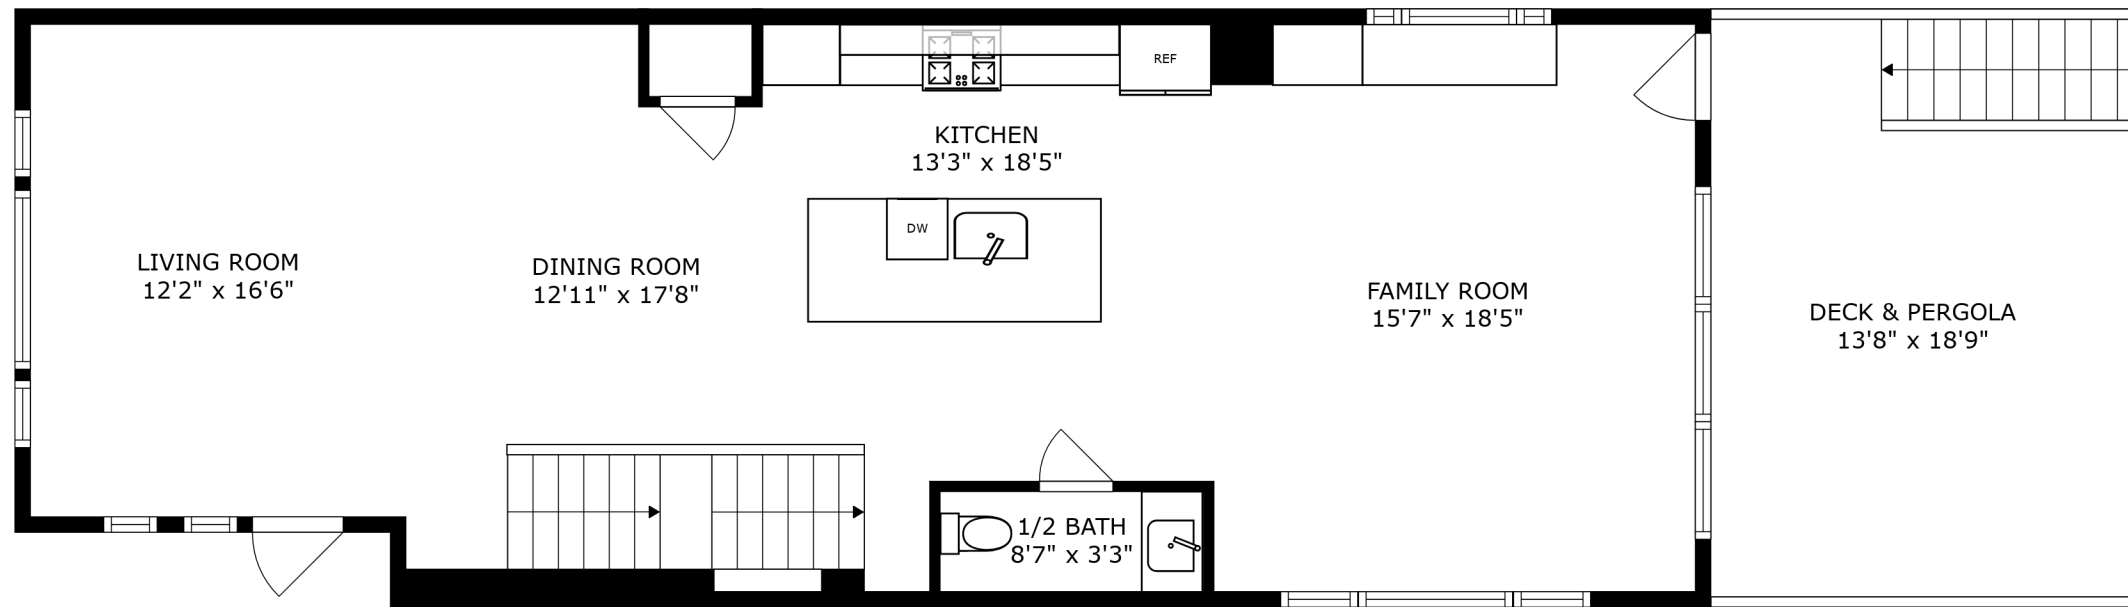

FLOOR 4

FLOOR 3

FLOOR 2

YARD  
25'8" x 19'5"

FLOOR 1

SIZES AND DIMENSIONS ARE APPROXIMATE, ACTUAL MAY VARY.

**GARAGE ROOF DECK**  
**26'6" x 18'1"**

SIZES AND DIMENSIONS ARE APPROXIMATE, ACTUAL MAY VARY.

SIZES AND DIMENSIONS ARE APPROXIMATE, ACTUAL MAY VARY.

SIZES AND DIMENSIONS ARE APPROXIMATE, ACTUAL MAY VARY.