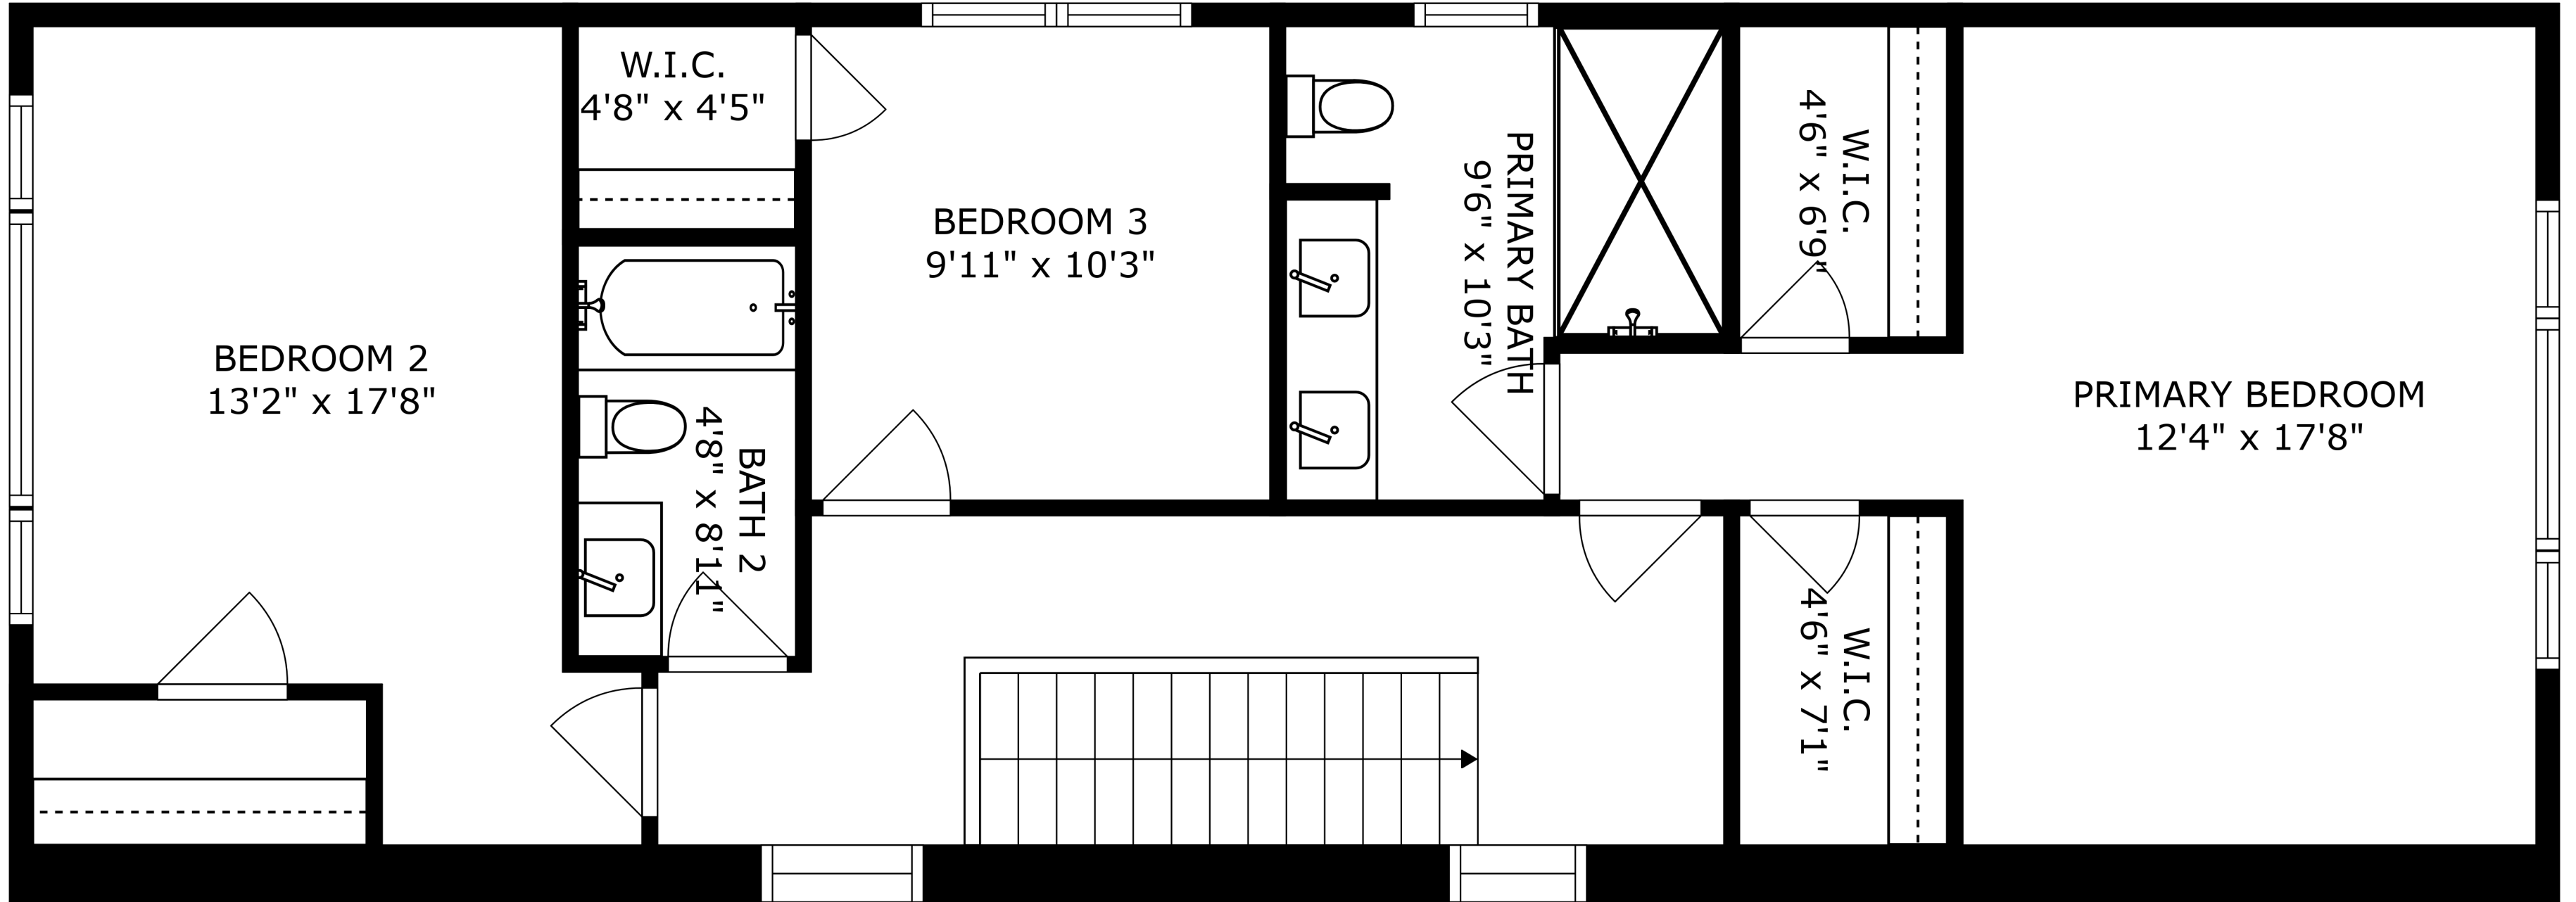

FLOOR 4

FLOOR 3

FLOOR 2

YARD  
25'8" x 19'5"

FLOOR 1

SIZES AND DIMENSIONS ARE APPROXIMATE, ACTUAL MAY VARY.

**GARAGE ROOF DECK**  
**26'6" x 18'1"**

SIZES AND DIMENSIONS ARE APPROXIMATE, ACTUAL MAY VARY.

SIZES AND DIMENSIONS ARE APPROXIMATE, ACTUAL MAY VARY.

SIZES AND DIMENSIONS ARE APPROXIMATE, ACTUAL MAY VARY.