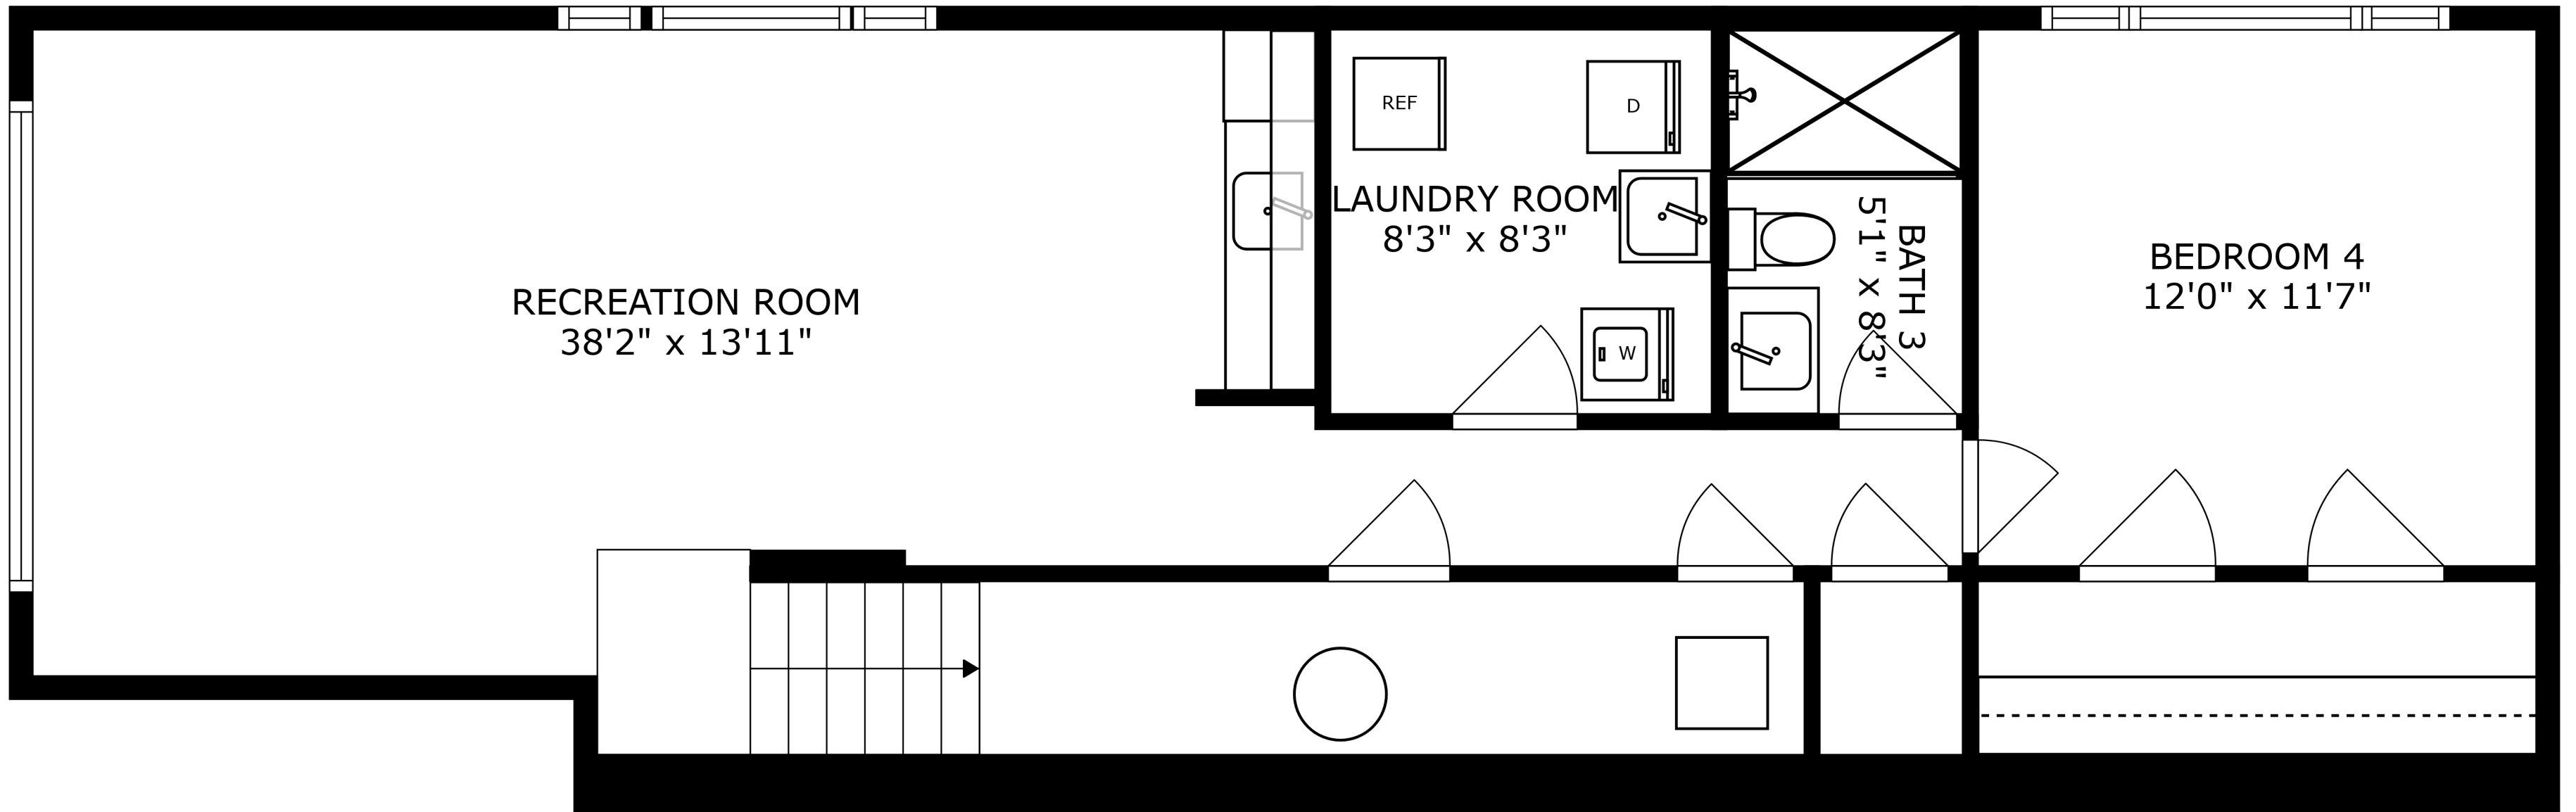

FLOOR 4

FLOOR 3

FLOOR 2

YARD  
25'8" x 19'5"

FLOOR 1

SIZES AND DIMENSIONS ARE APPROXIMATE, ACTUAL MAY VARY.

**GARAGE ROOF DECK**  
**26'6" x 18'1"**

SIZES AND DIMENSIONS ARE APPROXIMATE, ACTUAL MAY VARY.

SIZES AND DIMENSIONS ARE APPROXIMATE, ACTUAL MAY VARY.

SIZES AND DIMENSIONS ARE APPROXIMATE, ACTUAL MAY VARY.